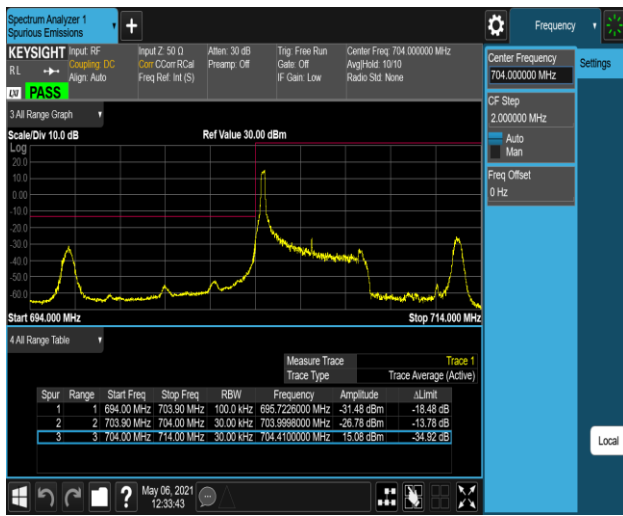

Band12-10MHz-16QAM-23060-1RB#0

Band12-10MHz-16QAM-23060-1RB#49

Band12-10MHz-16QAM-23060-50RB#0

Band12-10MHz-16QAM-23130-1RB#0

Band12-10MHz-16QAM-23130-1RB#49

Band12-10MHz-16QAM-23130-50RB#0

Band17-5MHz-16QAM-23755-1RB#0