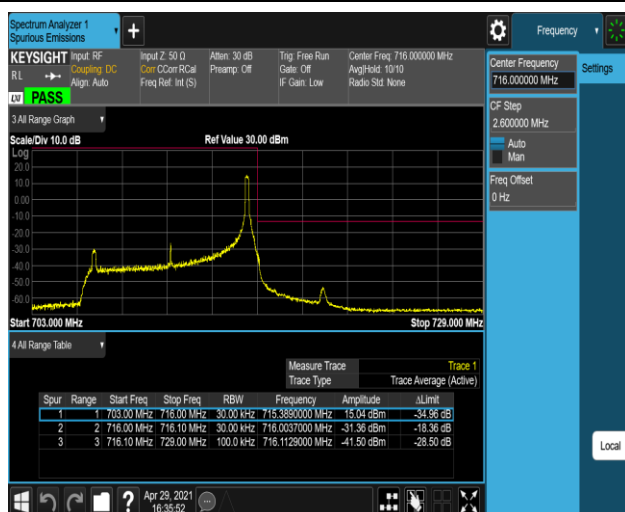

Band12-10MHz-16QAM-23060-1RB#0

Band12-10MHz-16QAM-23060-1RB#49

Band12-10MHz-16QAM-23060-50RB#0

Band12-10MHz-16QAM-23130-1RB#0

Band12-10MHz-16QAM-23130-1RB#49

Band12-10MHz-16QAM-23130-50RB#0

Band17-5MHz-16QAM-23755-1RB#0