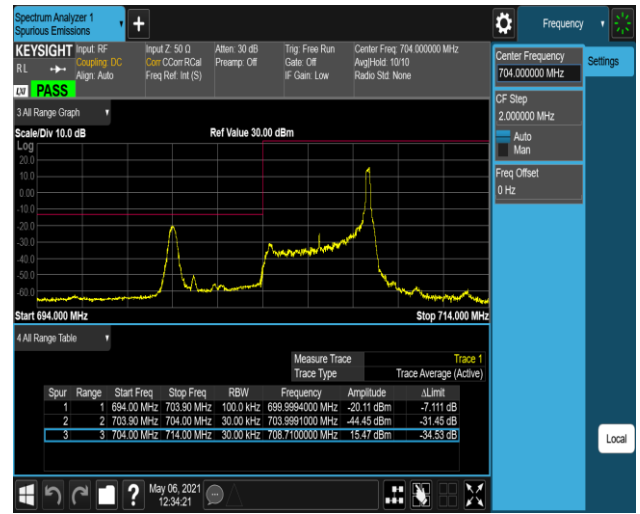

Band17-5MHz-16QAM-23825-1RB#0

Band17-5MHz-16QAM-23755-1RB#24