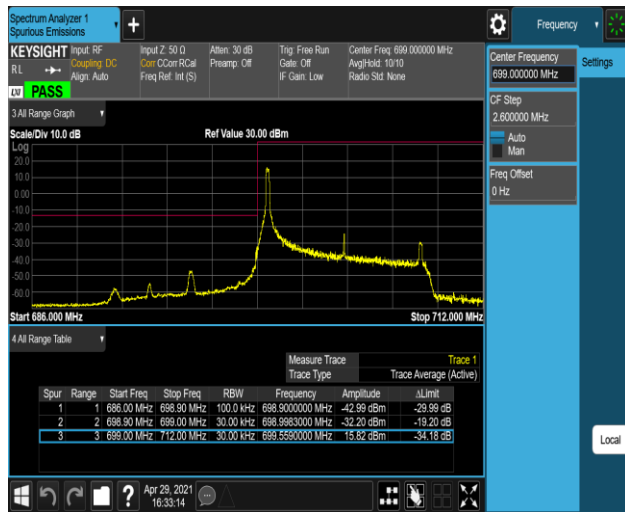

Band12-10MHz-16QAM-23060-1RB#0

Band12-10MHz-16QAM-23060-1RB#49

Band12-10MHz-16QAM-23060-50RB#0

Band12-10MHz-16QAM-23130-1RB#0

Band12-10MHz-16QAM-23130-1RB#49

Band12-10MHz-16QAM-23130-50RB#0

Band17-5MHz-16QAM-23755-1RB#0