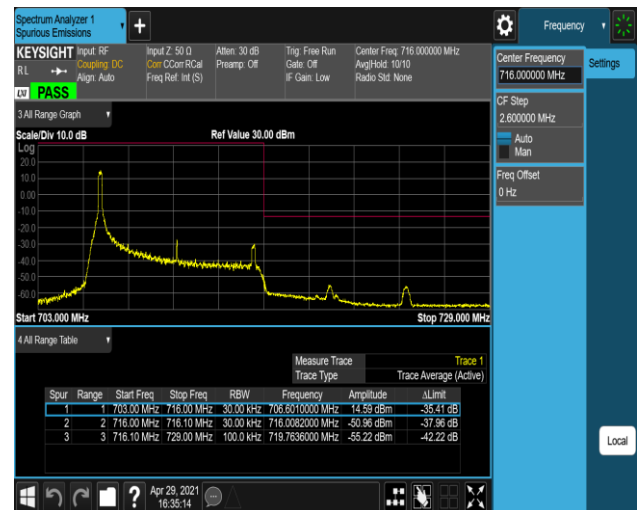

Band12-10MHz-16QAM-23060-1RB#0

Band12-10MHz-16QAM-23060-1RB#49

Band12-10MHz-16QAM-23060-50RB#0

Band12-10MHz-16QAM-23130-1RB#0

Band12-10MHz-16QAM-23130-1RB#49

Band12-10MHz-16QAM-23130-50RB#0

Band17-5MHz-16QAM-23755-1RB#0