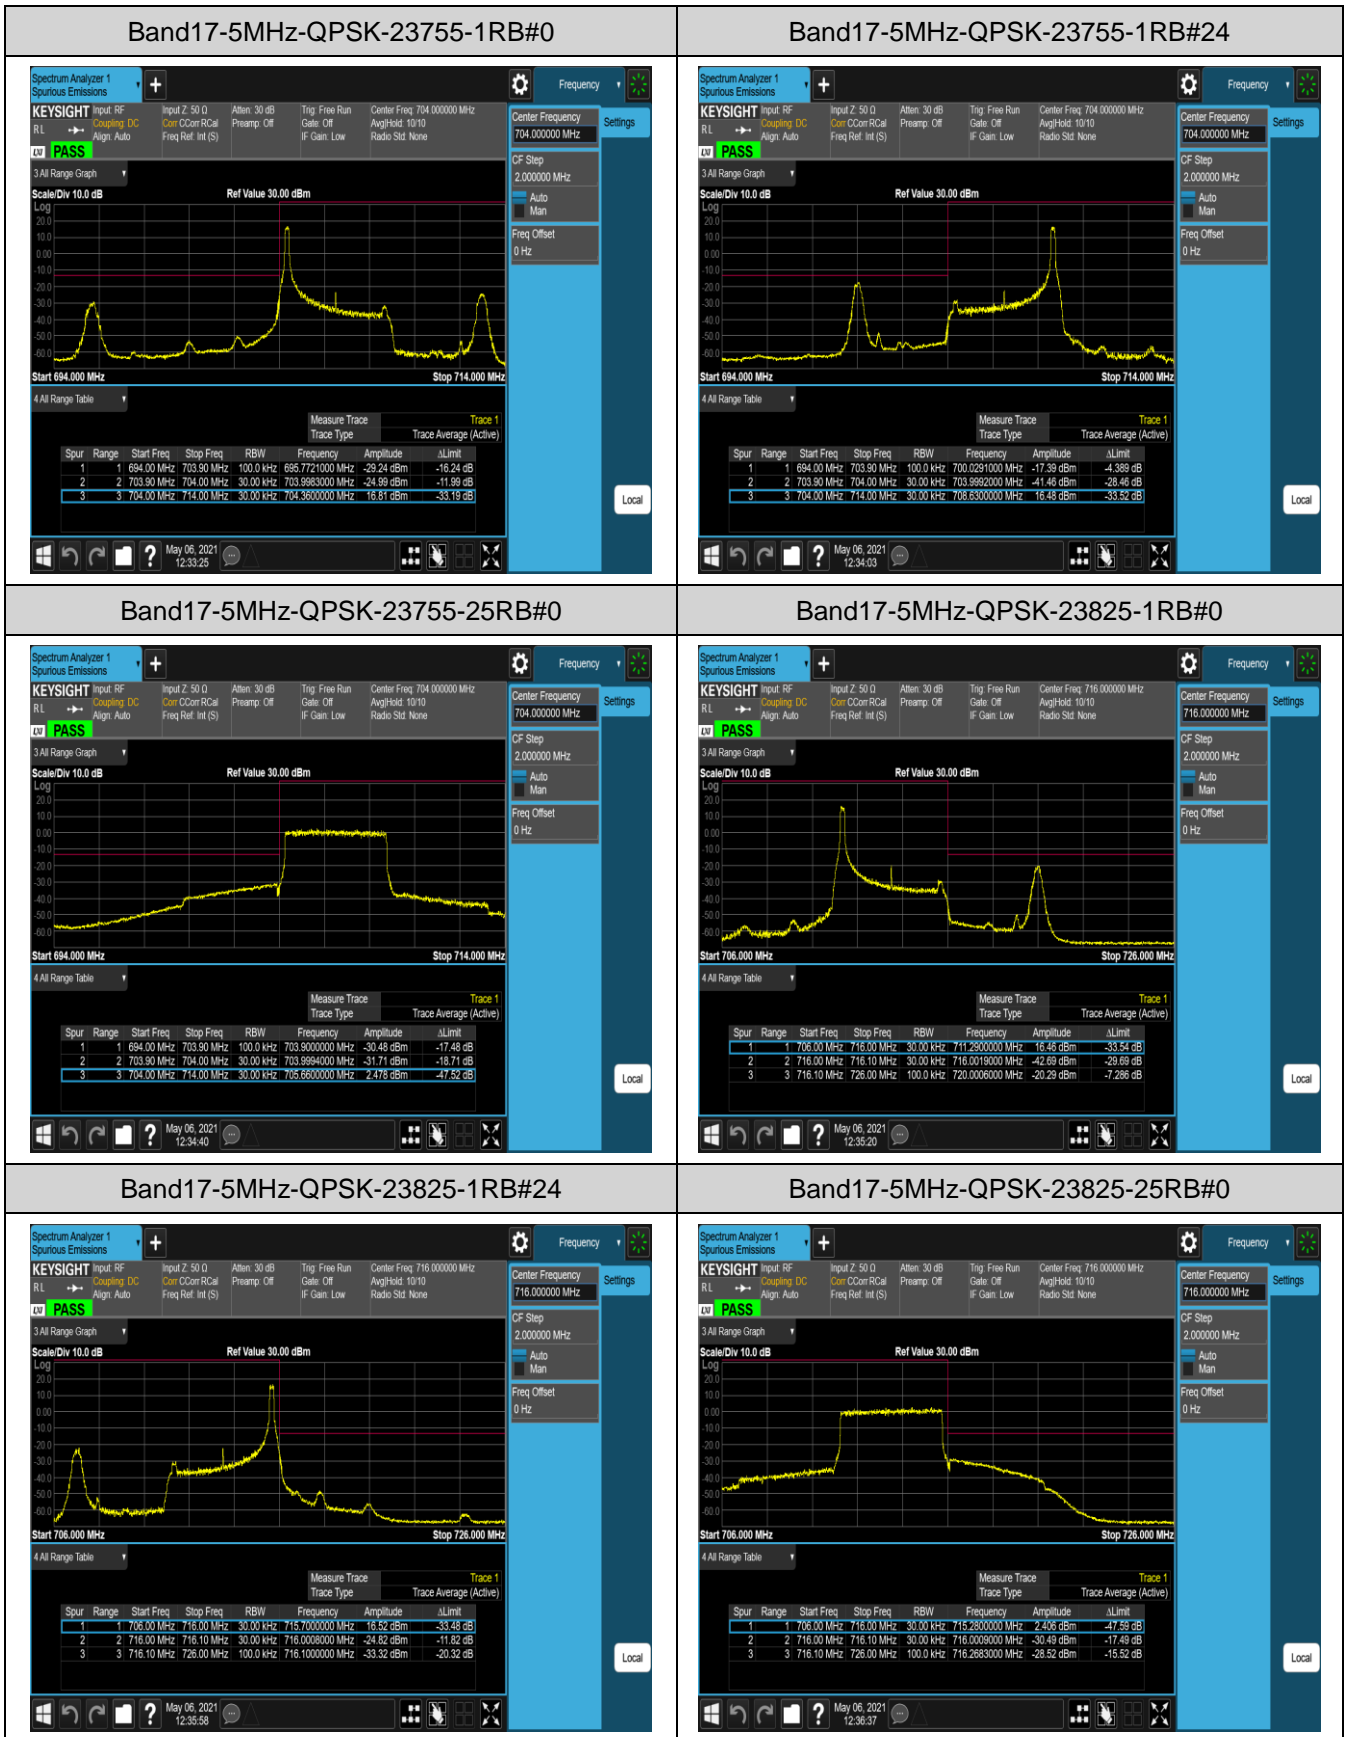

Band12-10MHz-16QAM-23060-1RB#0

Band12-10MHz-16QAM-23060-1RB#49

Band12-10MHz-16QAM-23060-50RB#0

Band12-10MHz-16QAM-23130-1RB#0

Band12-10MHz-16QAM-23130-1RB#49

Band12-10MHz-16QAM-23130-50RB#0

Band17-5MHz-16QAM-23755-1RB#0

Band17-5MHz-16QAM-23755-1RB#24

Band17-5MHz-16QAM-23755-25RB#0

Band17-5MHz-16QAM-23825-1RB#0

Band17-5MHz-16QAM-23825-1RB#24

Band17-5MHz-16QAM-23825-25RB#0