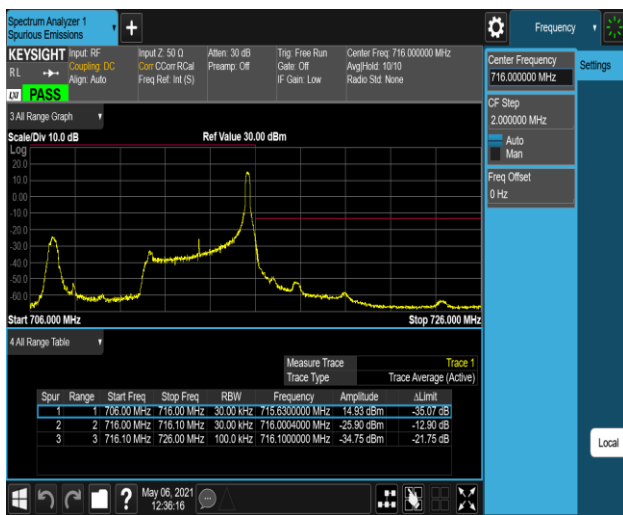

Band17-5MHz-16QAM-23755-1RB#24

Band17-5MHz-16QAM-23755-25RB#0

Band17-5MHz-16QAM-23825-1RB#0

Band17-5MHz-16QAM-23825-1RB#24

Band17-5MHz-16QAM-23825-25RB#0