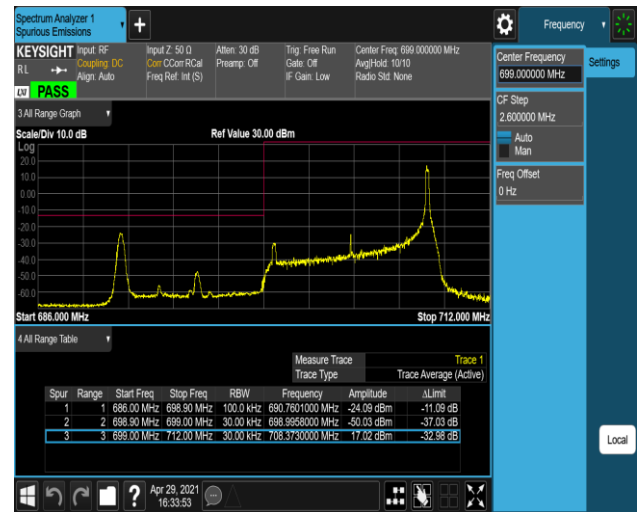

Band12-10MHz-16QAM-23060-1RB#0

Band12-10MHz-16QAM-23060-1RB#49

Band12-10MHz-16QAM-23060-50RB#0

Band12-10MHz-16QAM-23130-1RB#0

Band12-10MHz-16QAM-23130-1RB#49

Band12-10MHz-16QAM-23130-50RB#0

Band17-5MHz-16QAM-23755-1RB#0