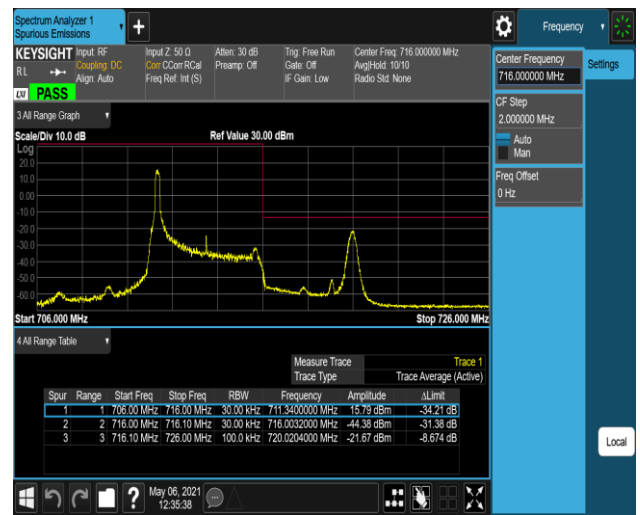

Band17-5MHz-16QAM-23825-25RB#0

Band17-5MHz-16QAM-23825-1RB#0