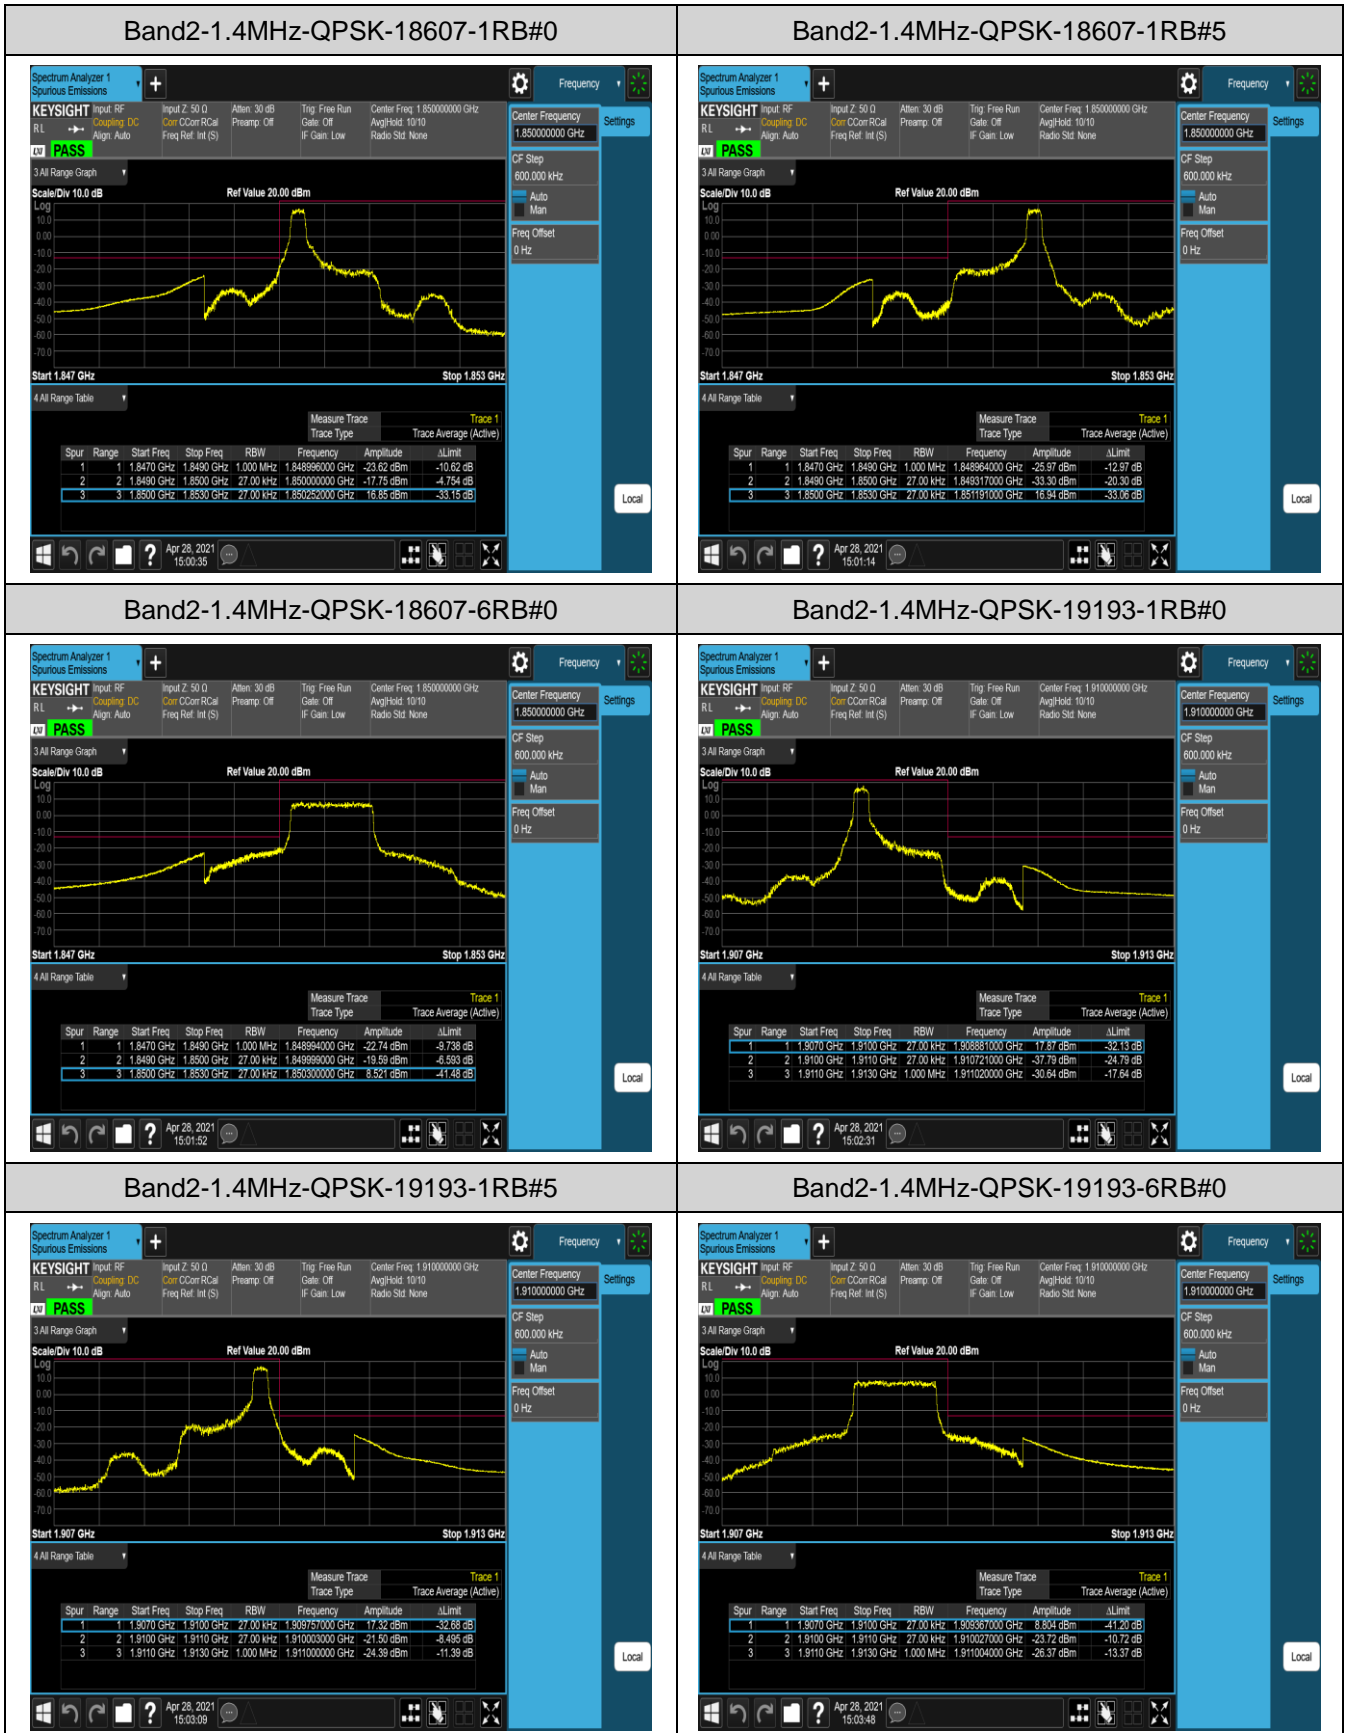

Test Graphs