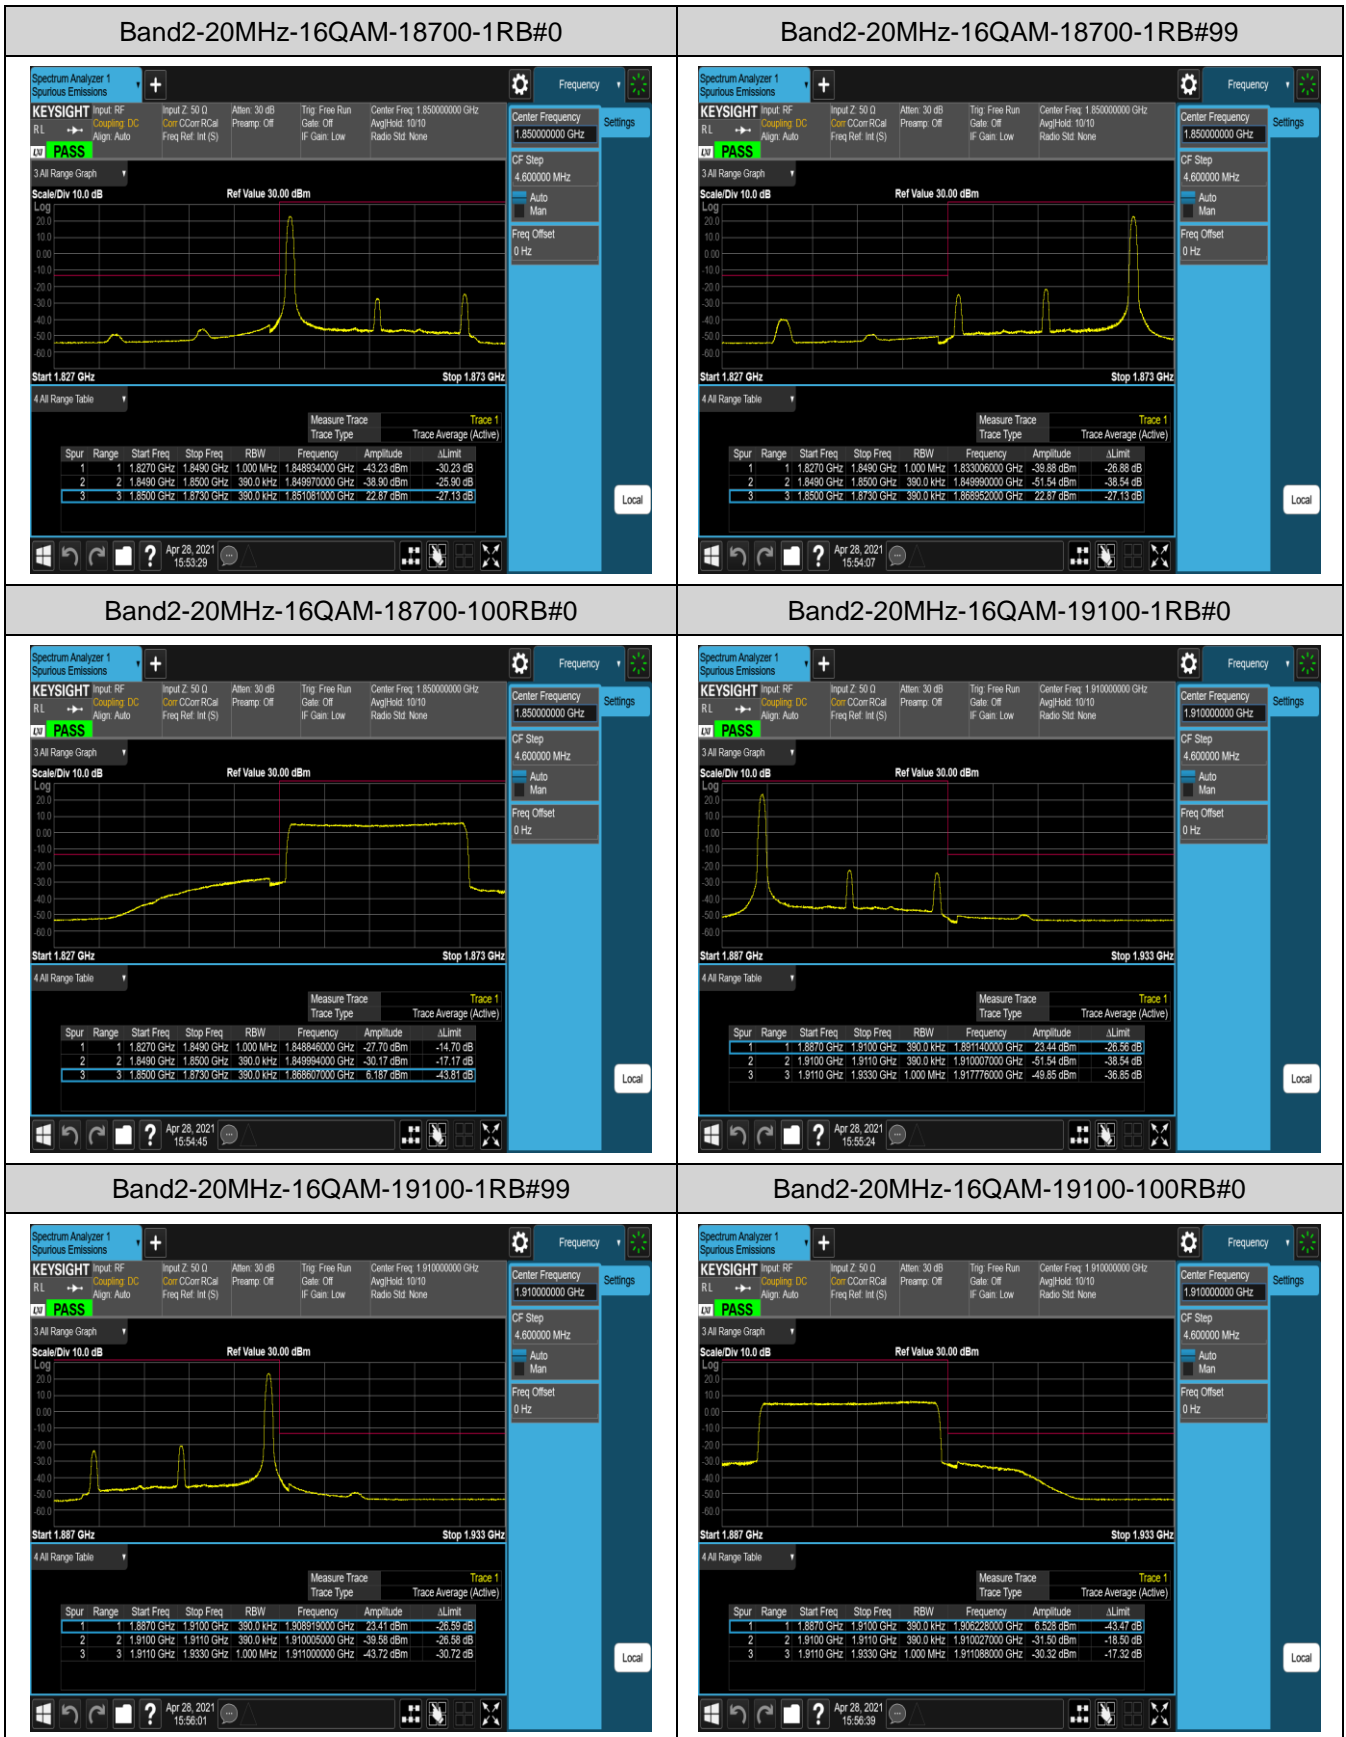

Band4-1.4MHz-QPSK-19957-1RB#0

Band4-1.4MHz-QPSK-19957-1RB#5