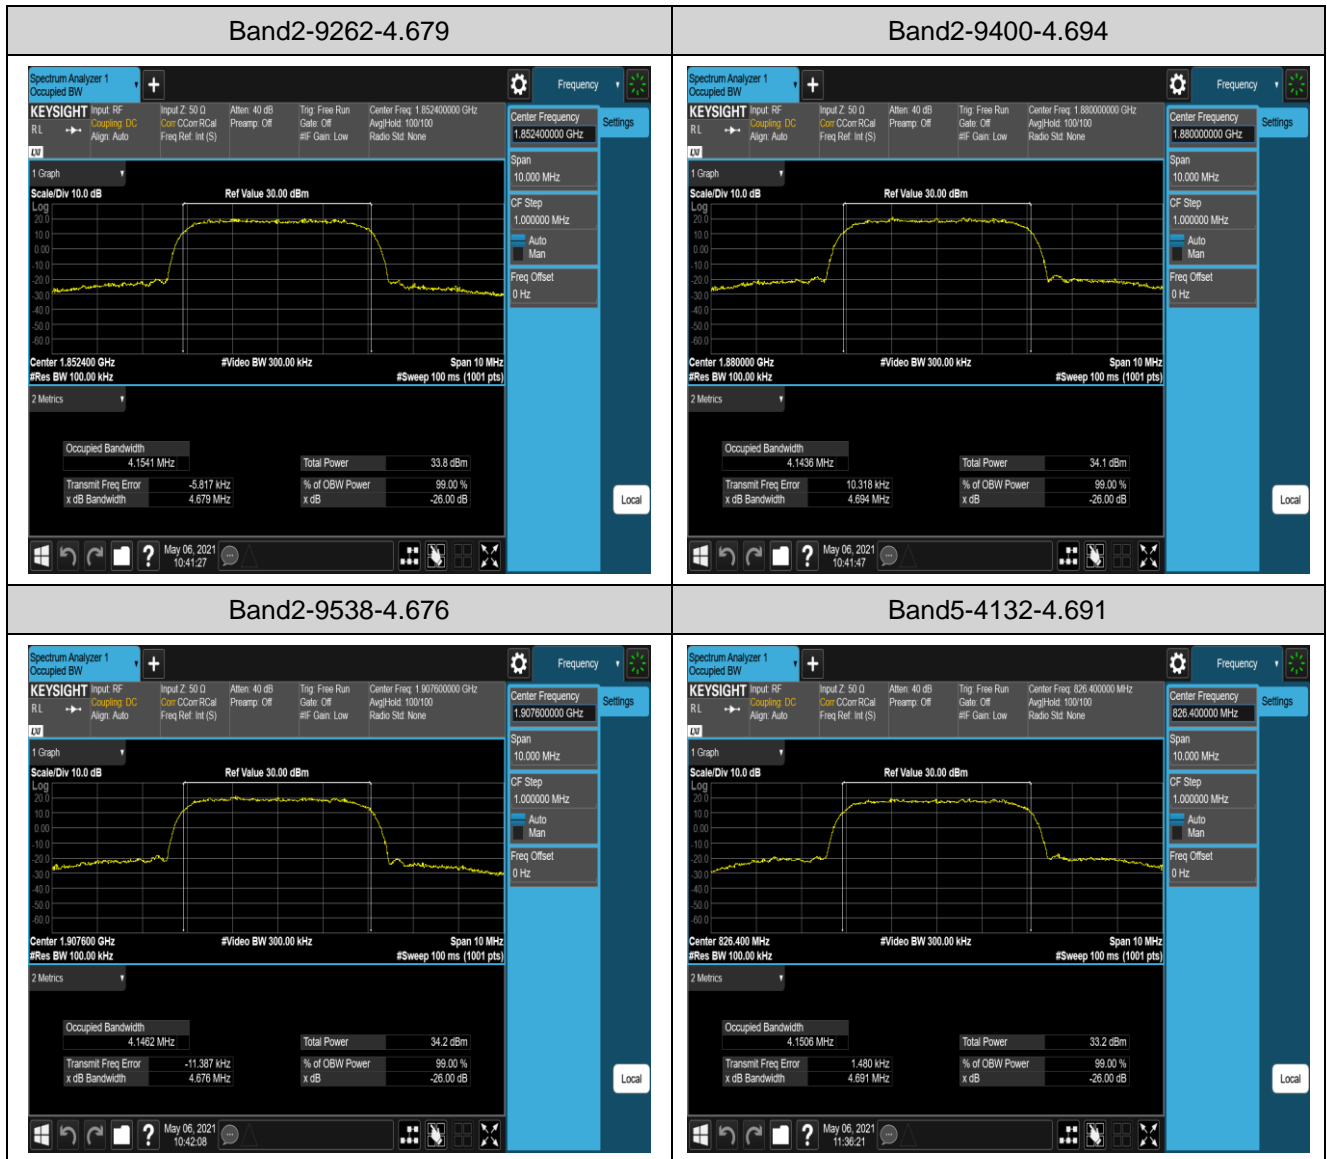

Appendix B: Peak-to-Average Ratio

Test Result(WCDMA)

Band	Channel	Peak-to-Average Ratio(dB)	Limit(dB)	Verdict
Band2	9400	2.7	13	PASS
Band5	4183	2.96	13	PASS

Test Graphs(WCDMA)

Appendix C: 26dB Bandwidth and Occupied Bandwidth

Test Result (WCDMA)

Band	Channel	Occupied Bandwidth (MHz)	26dB Bandwidth (MHz)	Limit (kHz)	Verdict
Band2	9262	4.1541	4.679	---	PASS
Band2	9400	4.1436	4.694	---	PASS
Band2	9538	4.1462	4.676	---	PASS
Band5	4132	4.1506	4.691	---	PASS
Band5	4183	4.1444	4.666	---	PASS
Band5	4233	4.1468	4.687	---	PASS

Test Graphs(WCDMA)

AppendixD:Band Edge

Test Result(WCDMA)

Band	Channel	Frequency (MHz)	Result (dBm)	Limit(dBm)	Verdict
Band2	9262	1850.00	-19.47	-13	PASS
Band2	9538	1910.00	-20.46	-13	PASS
Band5	4132	824.00	-20.47	-13	PASS
Band5	4233	849.00	-22.06	-13	PASS