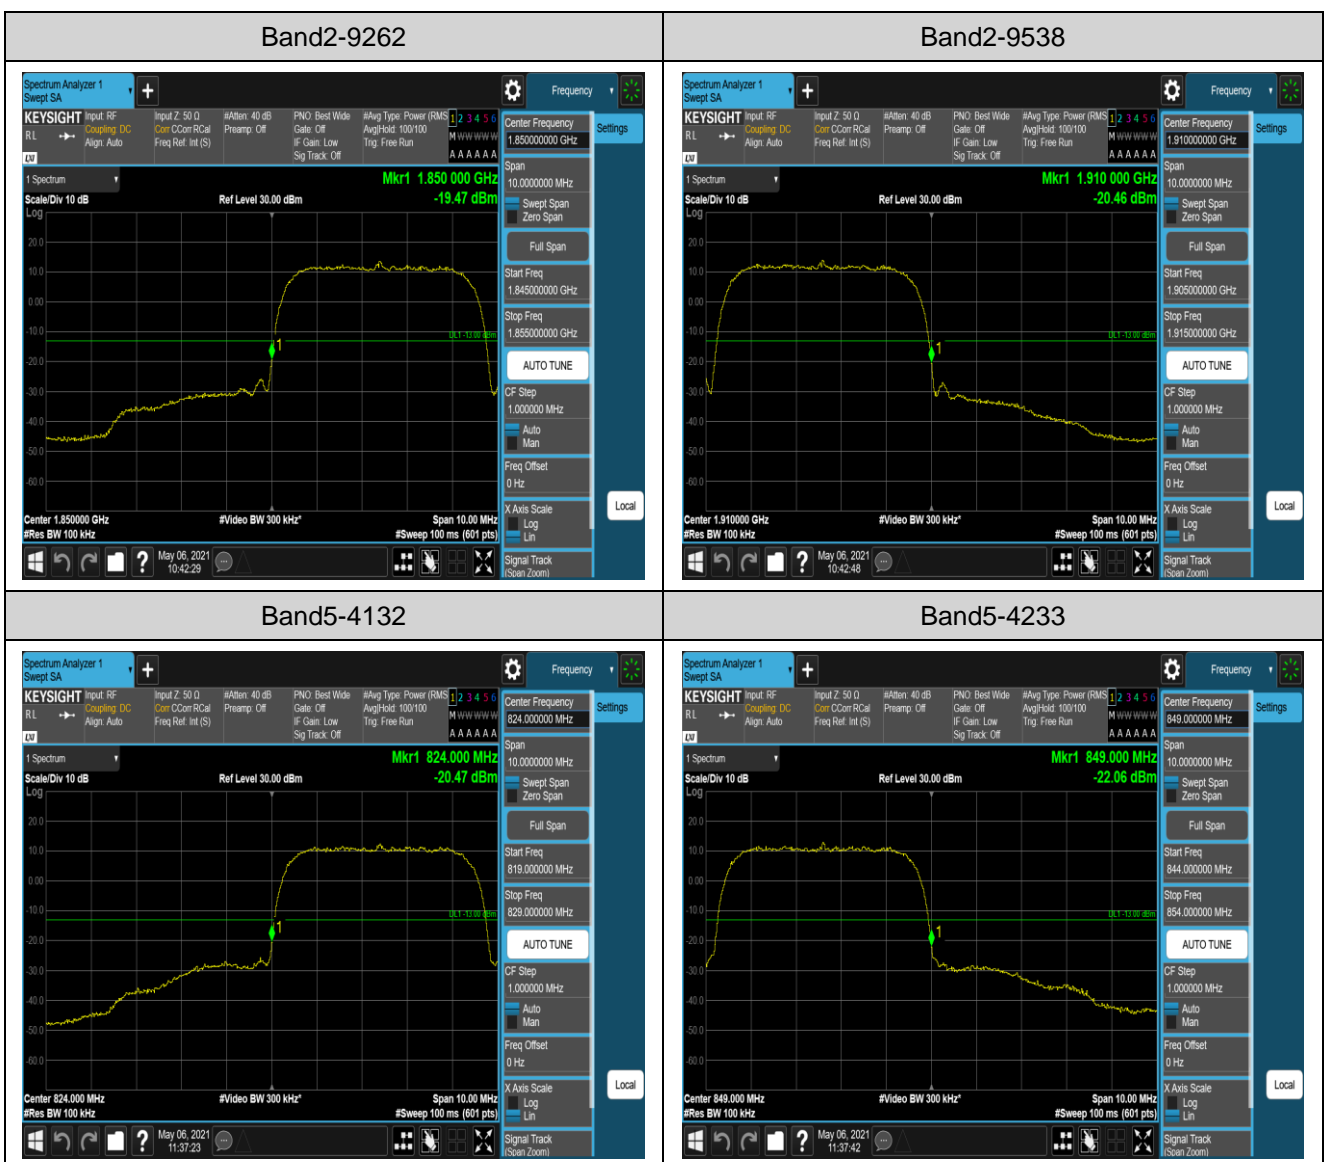

Test Graphs(WCDMA)

AppendixD:Band Edge

Test Result(WCDMA)

Band	Channel	Frequency (MHz)	Result (dBm)	Limit(dBm)	Verdict
Band2	9262	1850.00	-19.47	-13	PASS
Band2	9538	1910.00	-20.46	-13	PASS
Band5	4132	824.00	-20.47	-13	PASS
Band5	4233	849.00	-22.06	-13	PASS

Test Graphs(WCDMA)

AppendixE:Conducted SpuriousEmission

Test Result(WCDMA)

Band	Channel	Frequency Range (Mhz)	Frequency (dBm)	Result (dBm)	Limit (dBm)	Verdict
Band2	9262	0.009~0.15MHz	0.02	-71.59	-43	PASS
Band2	9262	0.15~30MHz	0.28	-55.86	-23	PASS
Band2	9262	30~1000MHz	959.62	-42.71	-13	PASS
Band2	9262	1000~3000MHz	2996.2	-24.9	-13	PASS
Band2	9262	3000~10000MHz	9912.27	-35.9	-13	PASS
Band2	9262	10000~20000MHz	19459.33	-21.48	-13	PASS
Band2	9400	0.009~0.15MHz	0.02	-70.33	-43	PASS
Band2	9400	0.15~30MHz	0.28	-54.58	-23	PASS
Band2	9400	30~1000MHz	853.43	-42.42	-13	PASS
Band2	9400	1000~3000MHz	2934.47	-24.99	-13	PASS
Band2	9400	3000~10000MHz	8890.03	-35.47	-13	PASS
Band2	9400	10000~20000MHz	19467.33	-21.57	-13	PASS
Band2	9538	0.009~0.15MHz	0.09	-70.76	-43	PASS
Band2	9538	0.15~30MHz	0.28	-54.19	-23	PASS
Band2	9538	30~1000MHz	997.12	-42.82	-13	PASS
Band2	9538	1000~3000MHz	2688.13	-23.8	-13	PASS
Band2	9538	3000~10000MHz	8891.2	-35.38	-13	PASS
Band2	9538	10000~20000MHz	19561.33	-21.46	-13	PASS
Band5	4132	0.009~0.15MHz	0.02	-65.08	-33	PASS
Band5	4132	0.15~30MHz	0.28	-54.63	-13	PASS
Band5	4132	30~1000MHz	964.76	-33.26	-13	PASS
Band5	4132	1000~3000MHz	2524.53	-34.48	-13	PASS
Band5	4132	3000~10000MHz	9949.37	-24.59	-13	PASS
Band5	4132	10000~18000MHz	17596	-28.73	-13	PASS
Band5	4183	0.009~0.15MHz	0.01	-66.41	-33	PASS
Band5	4183	0.15~30MHz	0.3	-52.73	-13	PASS
Band5	4183	30~1000MHz	943.38	-32.69	-13	PASS
Band5	4183	1000~3000MHz	2978.33	-34.45	-13	PASS
Band5	4183	3000~10000MHz	9870.97	-25.67	-13	PASS
Band5	4183	10000~18000MHz	17497.87	-28.94	-13	PASS
Band5	4233	0.009~0.15MHz	0.01	-64	-33	PASS