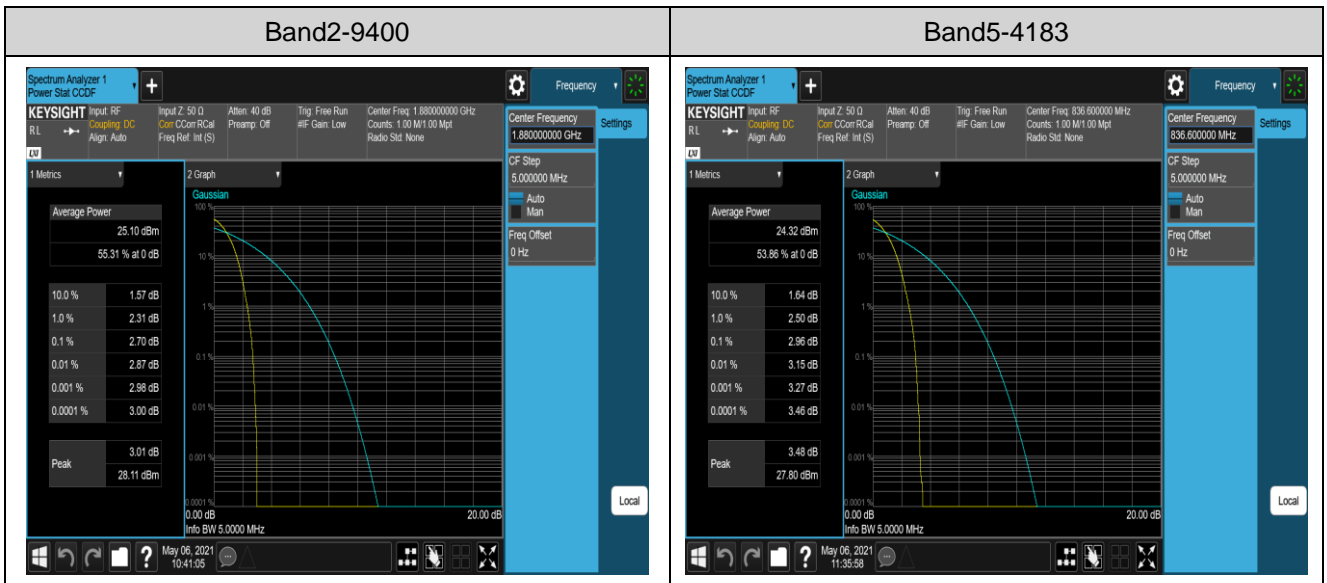

Appendix B: Peak-to-Average Ratio

Test Result(WCDMA)

Band	Channel	Peak-to-Average Ratio(dB)	Limit(dB)	Verdict
Band2	9400	2.7	13	PASS
Band5	4183	2.96	13	PASS

Test Graphs(WCDMA)

Appendix C: 26dB Bandwidth and Occupied Bandwidth

Test Result (WCDMA)

Band	Channel	Occupied Bandwidth (MHz)	26dB Bandwidth (MHz)	Limit (kHz)	Verdict
Band2	9262	4.1541	4.679	---	PASS
Band2	9400	4.1436	4.694	---	PASS
Band2	9538	4.1462	4.676	---	PASS
Band5	4132	4.1506	4.691	---	PASS
Band5	4183	4.1444	4.666	---	PASS
Band5	4233	4.1468	4.687	---	PASS