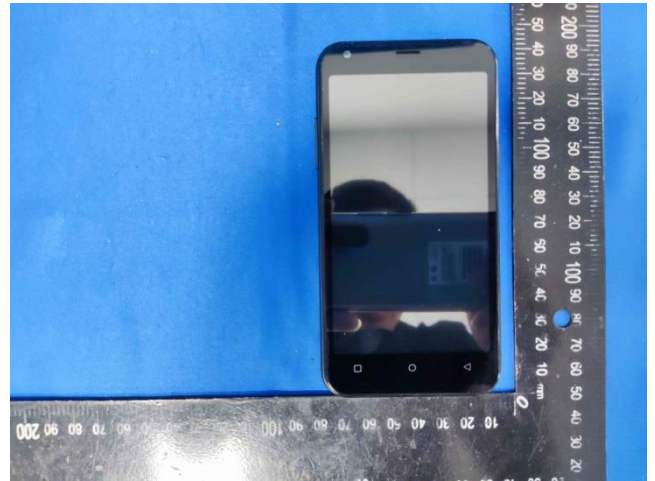

EUT Photos (Model Elite D5Max)

EUT Antenna Locations

SAR Test Setup Photos

Head

Right Cheek

Right Tilted

Left Cheek

Left Tilted

Body

Front side (10mm)

Back side(10mm)

Top side(10mm)

Bottom side(10mm)

Left side(10mm)

Right side(10mm)