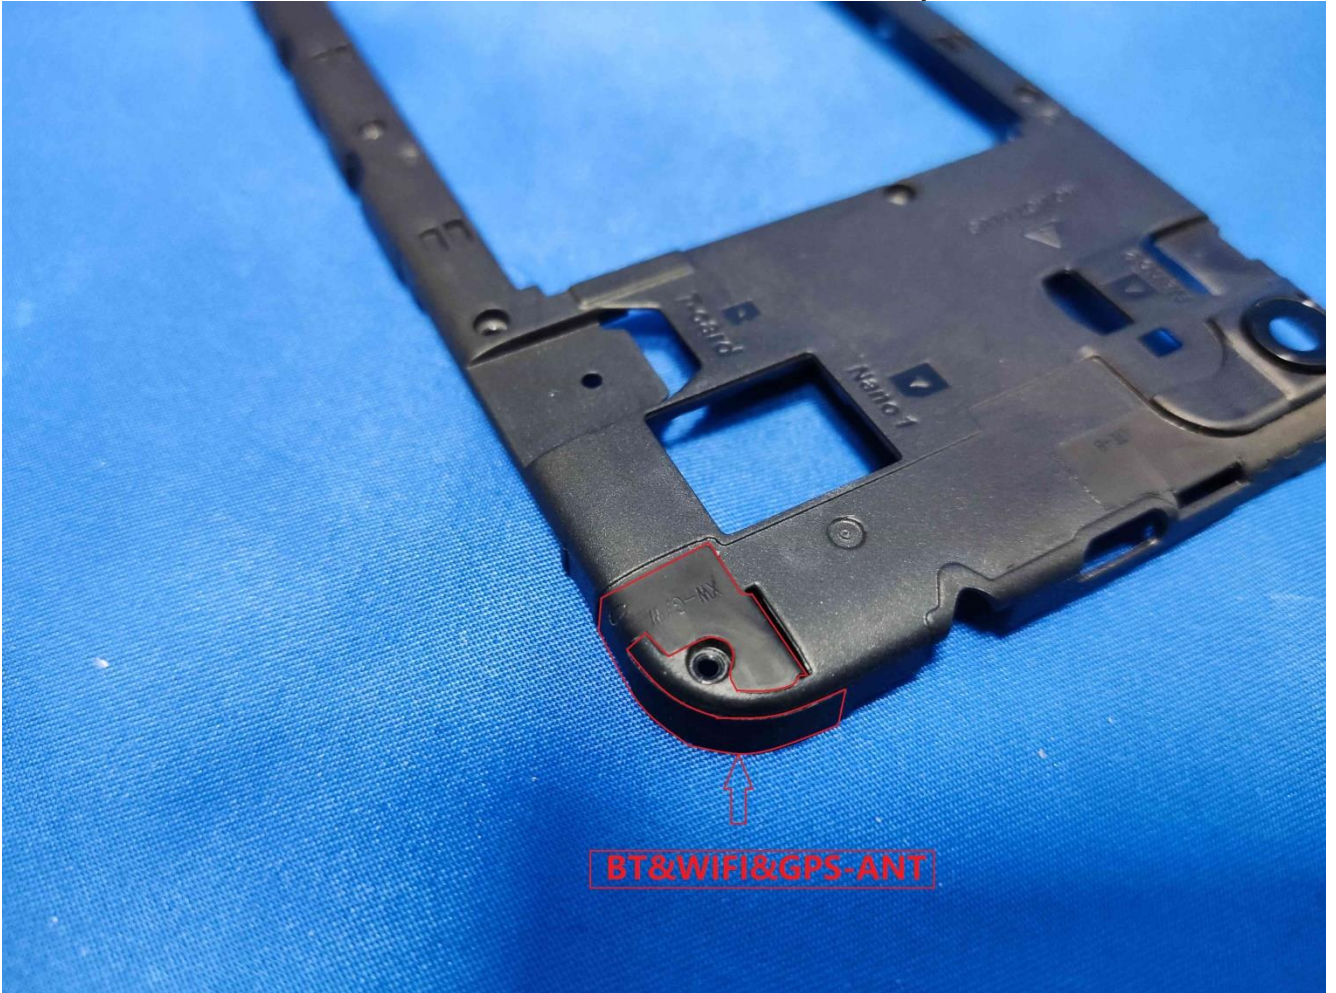

EUT Photos (Model Elite D5Max)

EUT Antenna Locations

SAR Test Setup Photos

Head

Right Cheek

Right Tilted

Left Cheek

Left Tilted

Body

Front side (10mm)

Back side(10mm)

Top side(10mm)

Bottom side(10mm)

Left side(10mm)

Right side(10mm)