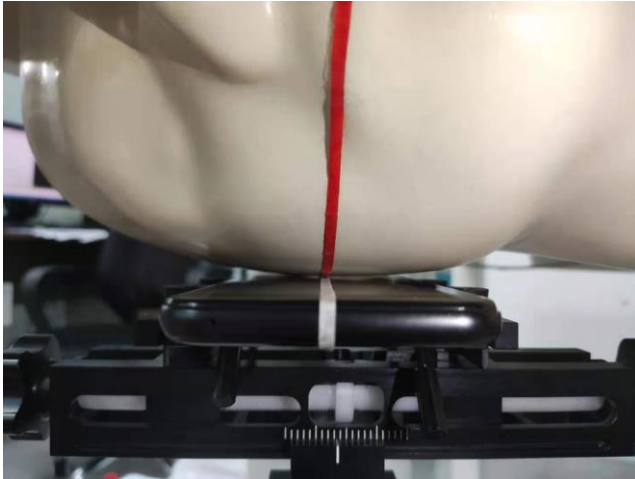

EUT Photos (Model Elite D5Max)

EUT Antenna Locations

SAR Test Setup Photos

Head

Right Cheek

Right Tilted

Left Cheek

Left Tilted

Body

Front side (10mm)

Back side(10mm)

Top side(10mm)

Bottom side(10mm)

Left side(10mm)

Right side(10mm)