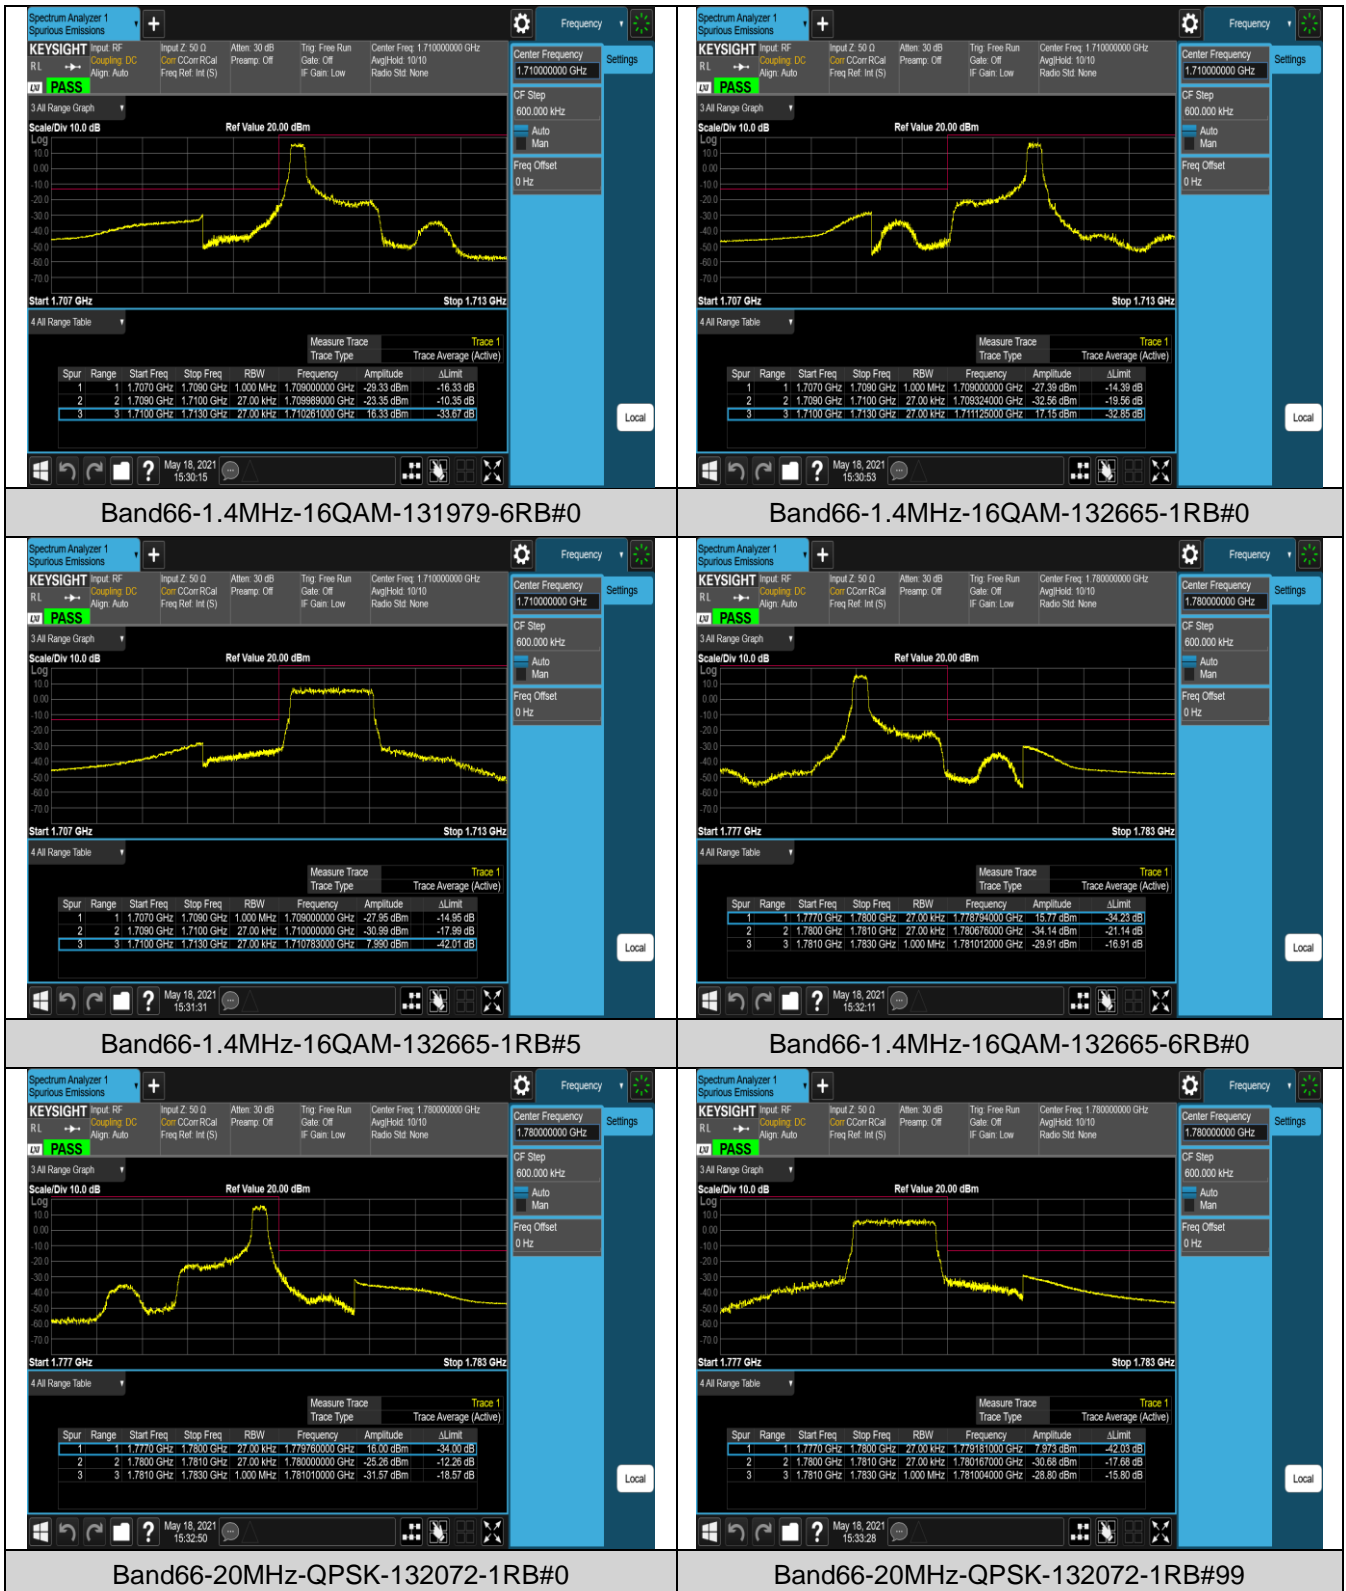

Band66-1.4MHz-QPSK-132665-1RB#5

Band66-1.4MHz-QPSK-132665-6RB#0

Band66-1.4MHz-16QAM-131979-1RB#0

Band66-1.4MHz-16QAM-131979-1RB#5

## Appendix E: Conducted Spurious Emission