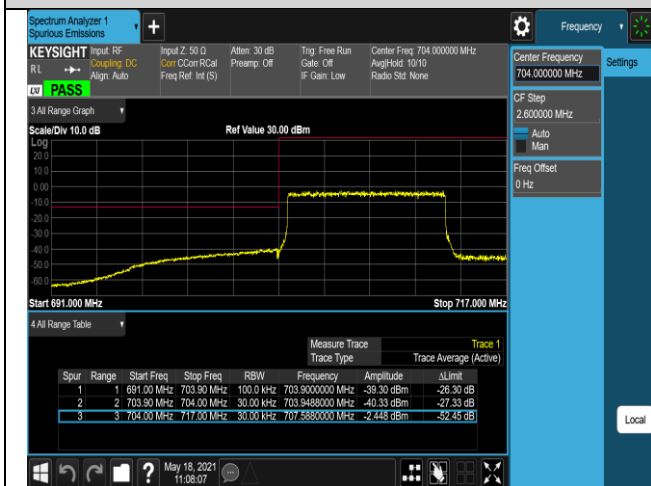

Band17-10MHz-16QAM-23780-50RB#0

Band17-10MHz-16QAM-23800-1RB#49