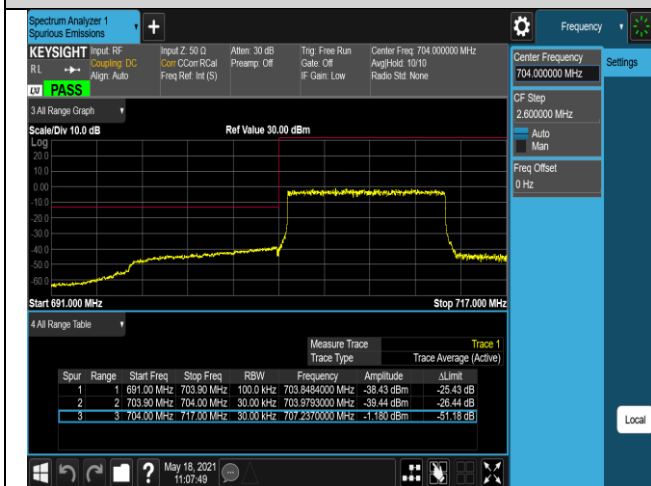

Band17-10MHz-QPSK-23780-50RB#0

Band17-10MHz-QPSK-23800-1RB#0

Band17-10MHz-QPSK-23800-1RB#49

Band17-10MHz-QPSK-23800-50RB#0

Band17-10MHz-16QAM-23780-1RB#0

Band17-10MHz-16QAM-23780-1RB#49

Band17-10MHz-16QAM-23780-50RB#0

Band17-10MHz-16QAM-23800-1RB#0

Band17-10MHz-16QAM-23800-1RB#49

Band17-10MHz-16QAM-23800-50RB#0

Band66-1.4MHz-QPSK-131979-1RB#0

Band66-1.4MHz-QPSK-131979-1RB#5

Band66-1.4MHz-QPSK-131979-6RB#0

Band66-1.4MHz-QPSK-132665-1RB#0