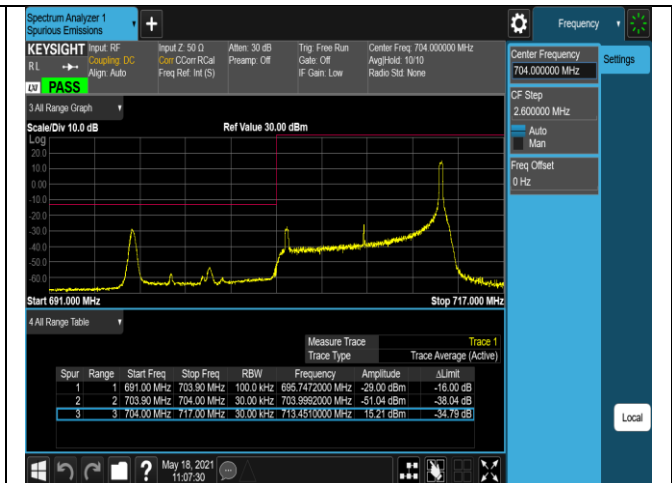

Band17-10MHz-QPSK-23780-50RB#0

Band17-10MHz-QPSK-23800-1RB#0

Band17-10MHz-QPSK-23800-1RB#49

Band17-10MHz-QPSK-23800-50RB#0

Band17-10MHz-16QAM-23780-1RB#0

Band17-10MHz-16QAM-23780-1RB#49

Band17-10MHz-16QAM-23780-50RB#0

Band17-10MHz-16QAM-23800-1RB#0

Band17-10MHz-16QAM-23800-1RB#49

Band17-10MHz-16QAM-23800-50RB#0

Band66-1.4MHz-QPSK-131979-1RB#0

Band66-1.4MHz-QPSK-131979-1RB#5

Band66-1.4MHz-QPSK-131979-6RB#0

Band66-1.4MHz-QPSK-132665-1RB#0