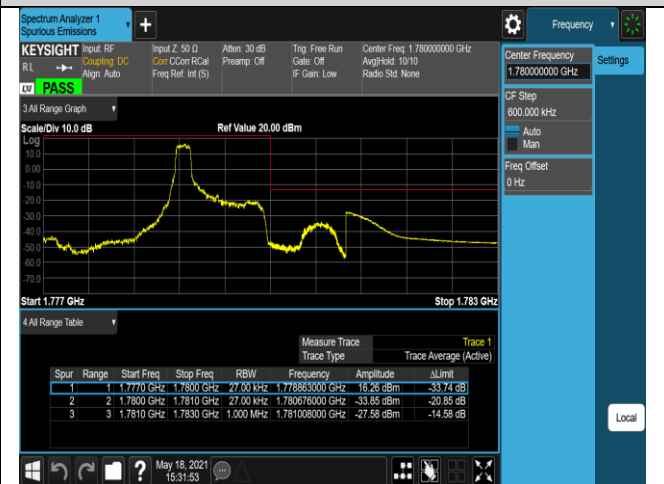

Band66-1.4MHz-QPSK-132665-1RB#0

Band66-1.4MHz-QPSK-132665-6RB#0