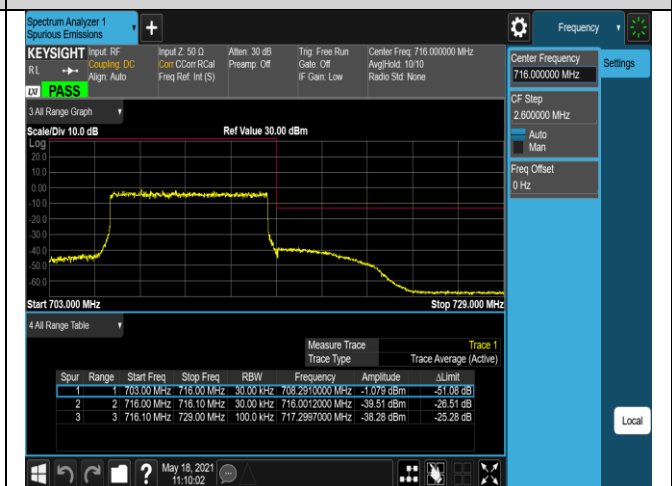

Band17-10MHz-16QAM-23800-1RB#0

Band17-10MHz-16QAM-23800-1RB#49

Band17-10MHz-16QAM-23800-50RB#0

Band66-1.4MHz-QPSK-131979-1RB#0

Band66-1.4MHz-QPSK-131979-1RB#5

Band66-1.4MHz-QPSK-131979-6RB#0

Band66-1.4MHz-QPSK-132665-1RB#0