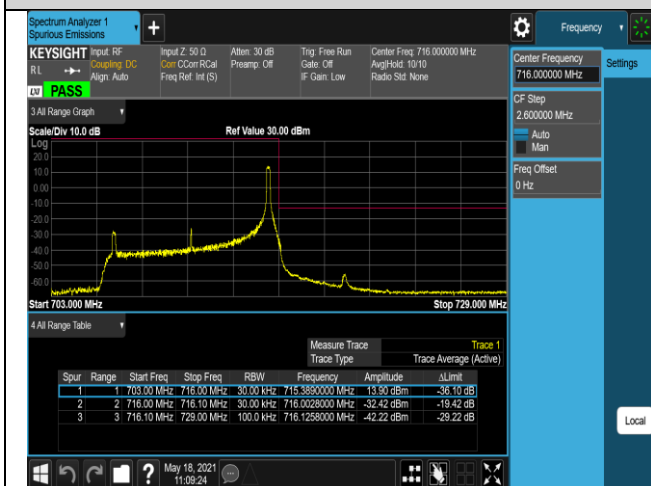

Band17-10MHz-16QAM-23800-1RB#49

Band66-1.4MHz-QPSK-131979-1RB#0