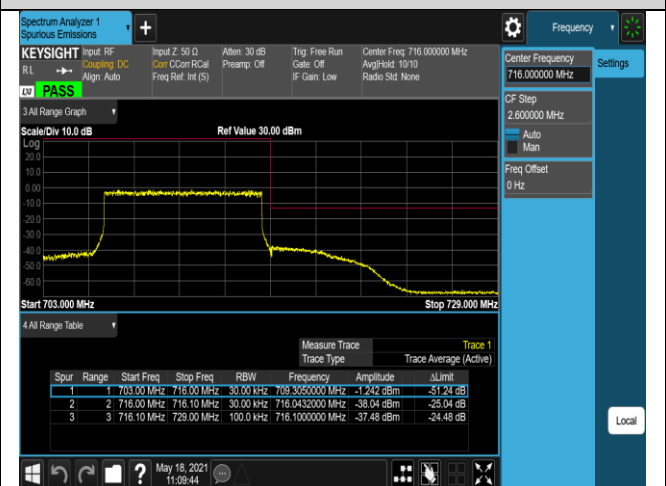

Band17-10MHz-QPSK-23780-50RB#0

Band17-10MHz-QPSK-23800-1RB#0

Band17-10MHz-QPSK-23800-1RB#49

Band17-10MHz-QPSK-23800-50RB#0

Band17-10MHz-16QAM-23780-1RB#0

Band17-10MHz-16QAM-23780-1RB#49

Band17-10MHz-16QAM-23780-50RB#0

Band17-10MHz-16QAM-23800-1RB#0

Band17-10MHz-16QAM-23800-1RB#49

Band17-10MHz-16QAM-23800-50RB#0

Band66-1.4MHz-QPSK-131979-1RB#0

Band66-1.4MHz-QPSK-131979-1RB#5

Band66-1.4MHz-QPSK-131979-6RB#0

Band66-1.4MHz-QPSK-132665-1RB#0