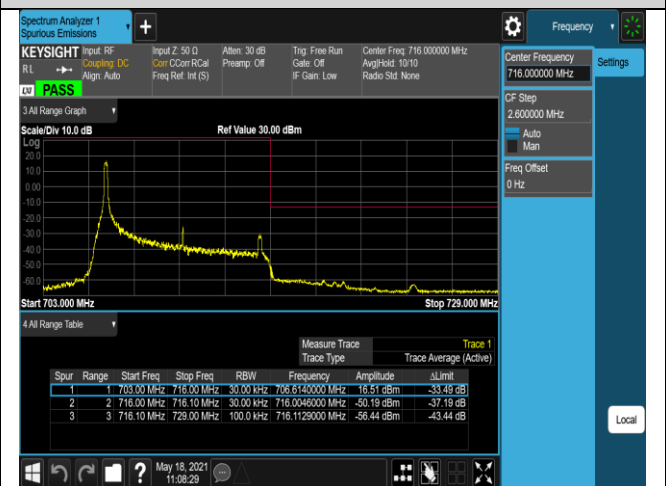

Band17-10MHz-QPSK-23780-50RB#0

Band17-10MHz-QPSK-23800-1RB#0

Band17-10MHz-QPSK-23800-1RB#49

Band17-10MHz-QPSK-23800-50RB#0

Band17-10MHz-16QAM-23780-1RB#0

Band17-10MHz-16QAM-23780-1RB#49

Band17-10MHz-16QAM-23780-50RB#0

Band17-10MHz-16QAM-23800-1RB#0

Band17-10MHz-16QAM-23800-1RB#49

Band17-10MHz-16QAM-23800-50RB#0

Band66-1.4MHz-QPSK-131979-1RB#0

Band66-1.4MHz-QPSK-131979-1RB#5

Band66-1.4MHz-QPSK-131979-6RB#0

Band66-1.4MHz-QPSK-132665-1RB#0