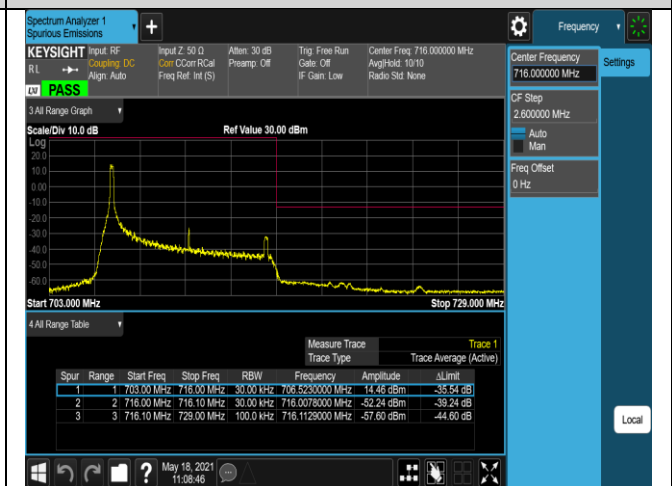

Band17-10MHz-QPSK-23780-50RB#0

Band17-10MHz-QPSK-23800-1RB#0

Band17-10MHz-QPSK-23800-1RB#49

Band17-10MHz-QPSK-23800-50RB#0

Band17-10MHz-16QAM-23780-1RB#0

Band17-10MHz-16QAM-23780-1RB#49

Band17-10MHz-16QAM-23780-50RB#0

Band17-10MHz-16QAM-23800-1RB#0

Band17-10MHz-16QAM-23800-1RB#49

Band17-10MHz-16QAM-23800-50RB#0

Band66-1.4MHz-QPSK-131979-1RB#0

Band66-1.4MHz-QPSK-131979-1RB#5

Band66-1.4MHz-QPSK-131979-6RB#0

Band66-1.4MHz-QPSK-132665-1RB#0