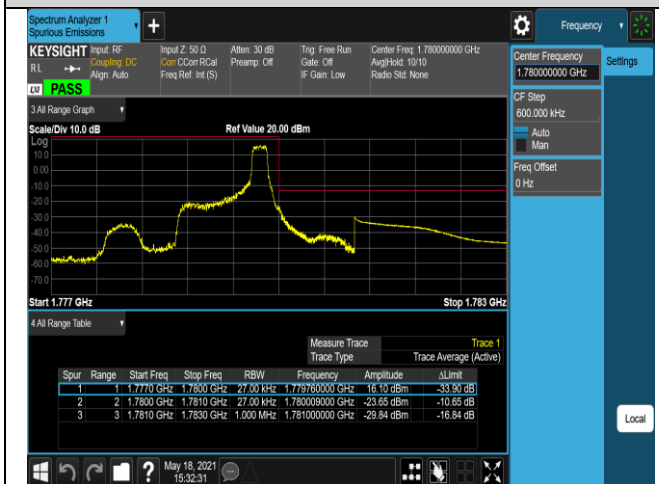

Band66-1.4MHz-QPSK-132665-1RB#5

Band66-1.4MHz-16QAM-131979-1RB#0