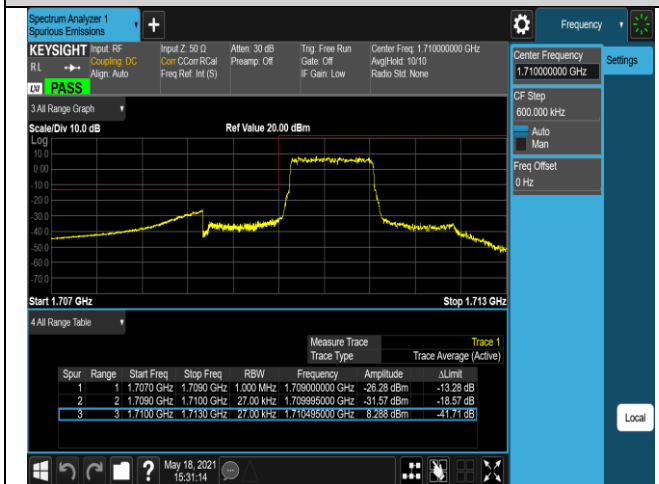

Band17-10MHz-16QAM-23800-1RB#0

Band17-10MHz-16QAM-23800-1RB#49

Band17-10MHz-16QAM-23800-50RB#0

Band66-1.4MHz-QPSK-131979-1RB#0

Band66-1.4MHz-QPSK-131979-1RB#5

Band66-1.4MHz-QPSK-131979-6RB#0

Band66-1.4MHz-QPSK-132665-1RB#0