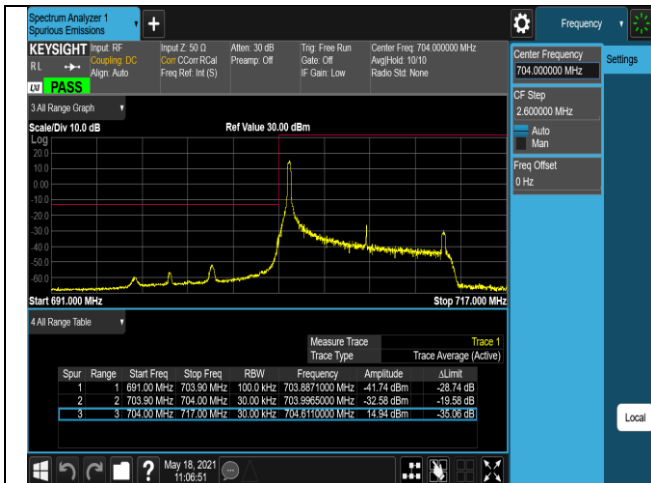

Band17-10MHz-QPSK-23780-50RB#0

Band17-10MHz-QPSK-23800-1RB#0

Band17-10MHz-QPSK-23800-1RB#49

Band17-10MHz-QPSK-23800-50RB#0

Band17-10MHz-16QAM-23780-1RB#0

Band17-10MHz-16QAM-23780-1RB#49

Band17-10MHz-16QAM-23780-50RB#0