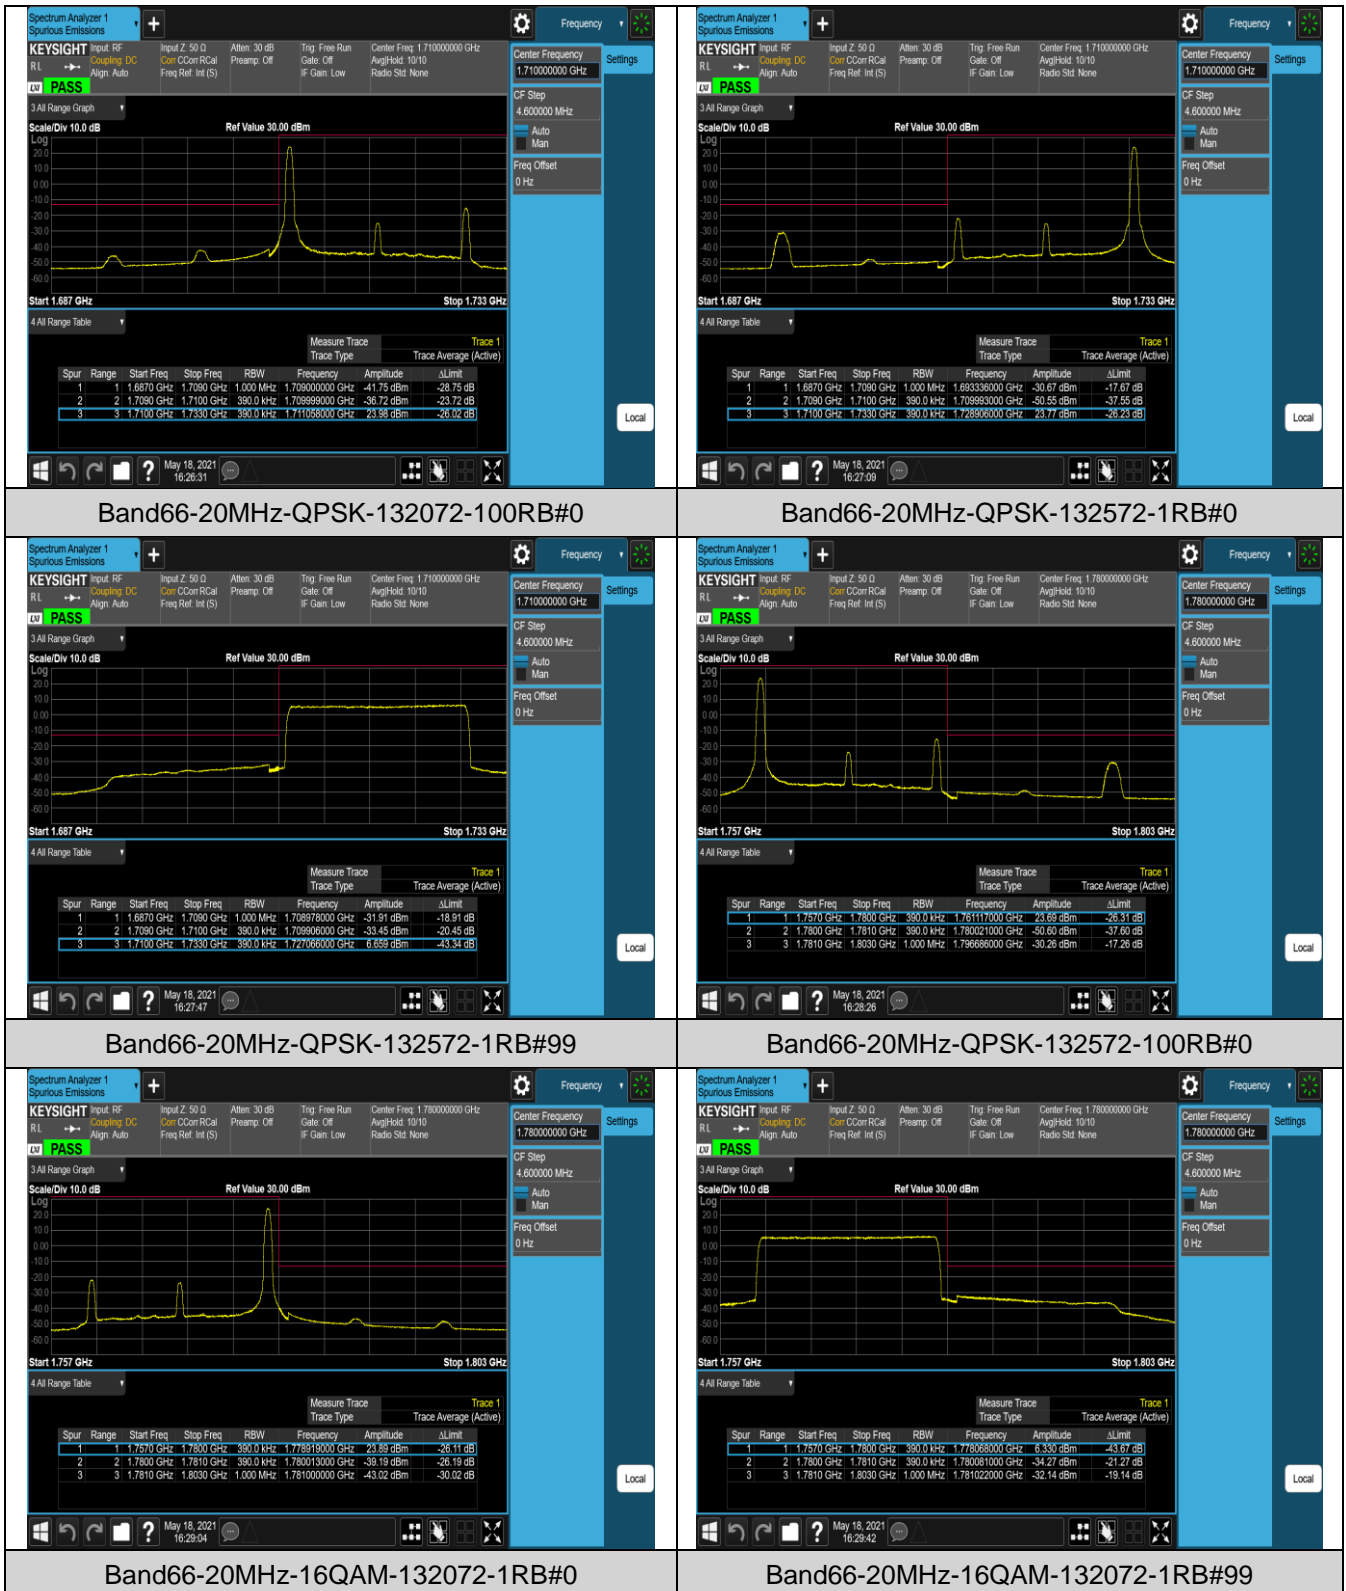

Band66-1.4MHz-QPSK-132665-1RB#5

Band66-1.4MHz-QPSK-132665-6RB#0

Band66-1.4MHz-16QAM-131979-1RB#0

Band66-1.4MHz-16QAM-131979-1RB#5

## Appendix E: Conducted Spurious Emission