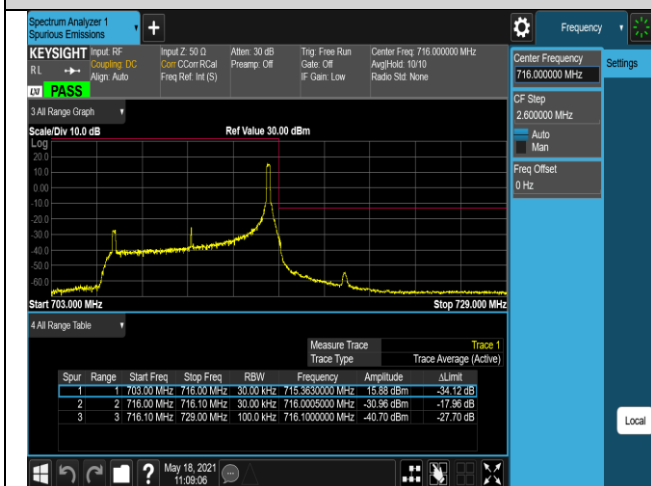

Band17-10MHz-QPSK-23780-50RB#0

Band17-10MHz-QPSK-23800-1RB#0

Band17-10MHz-QPSK-23800-1RB#49

Band17-10MHz-QPSK-23800-50RB#0

Band17-10MHz-16QAM-23780-1RB#0

Band17-10MHz-16QAM-23780-1RB#49

Band17-10MHz-16QAM-23780-50RB#0