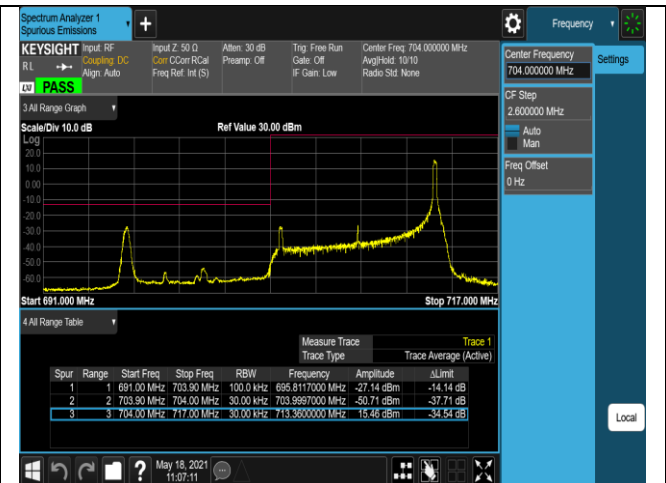

Band17-10MHz-QPSK-23780-50RB#0

Band17-10MHz-QPSK-23800-1RB#0

Band17-10MHz-QPSK-23800-1RB#49

Band17-10MHz-QPSK-23800-50RB#0

Band17-10MHz-16QAM-23780-1RB#0

Band17-10MHz-16QAM-23780-1RB#49

Band17-10MHz-16QAM-23780-50RB#0

Band17-10MHz-16QAM-23800-1RB#0

Band17-10MHz-16QAM-23800-1RB#49

Band17-10MHz-16QAM-23800-50RB#0

Band66-1.4MHz-QPSK-131979-1RB#0

Band66-1.4MHz-QPSK-131979-1RB#5

Band66-1.4MHz-QPSK-131979-6RB#0

Band66-1.4MHz-QPSK-132665-1RB#0