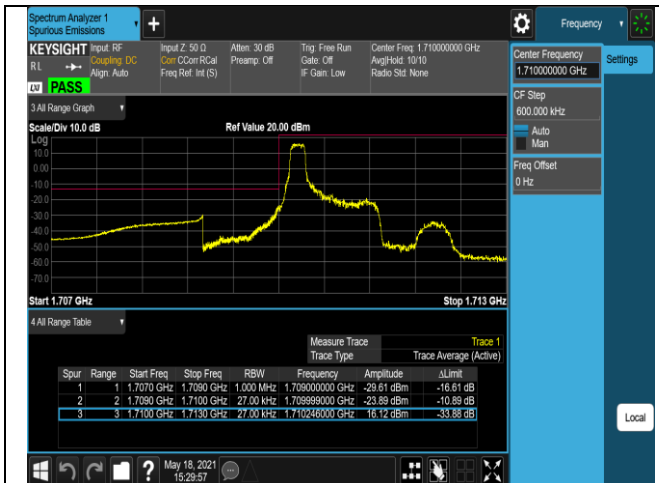

Band17-10MHz-16QAM-23800-1RB#0

Band17-10MHz-16QAM-23800-1RB#49

Band17-10MHz-16QAM-23800-50RB#0

Band66-1.4MHz-QPSK-131979-1RB#0

Band66-1.4MHz-QPSK-131979-1RB#5

Band66-1.4MHz-QPSK-131979-6RB#0

Band66-1.4MHz-QPSK-132665-1RB#0