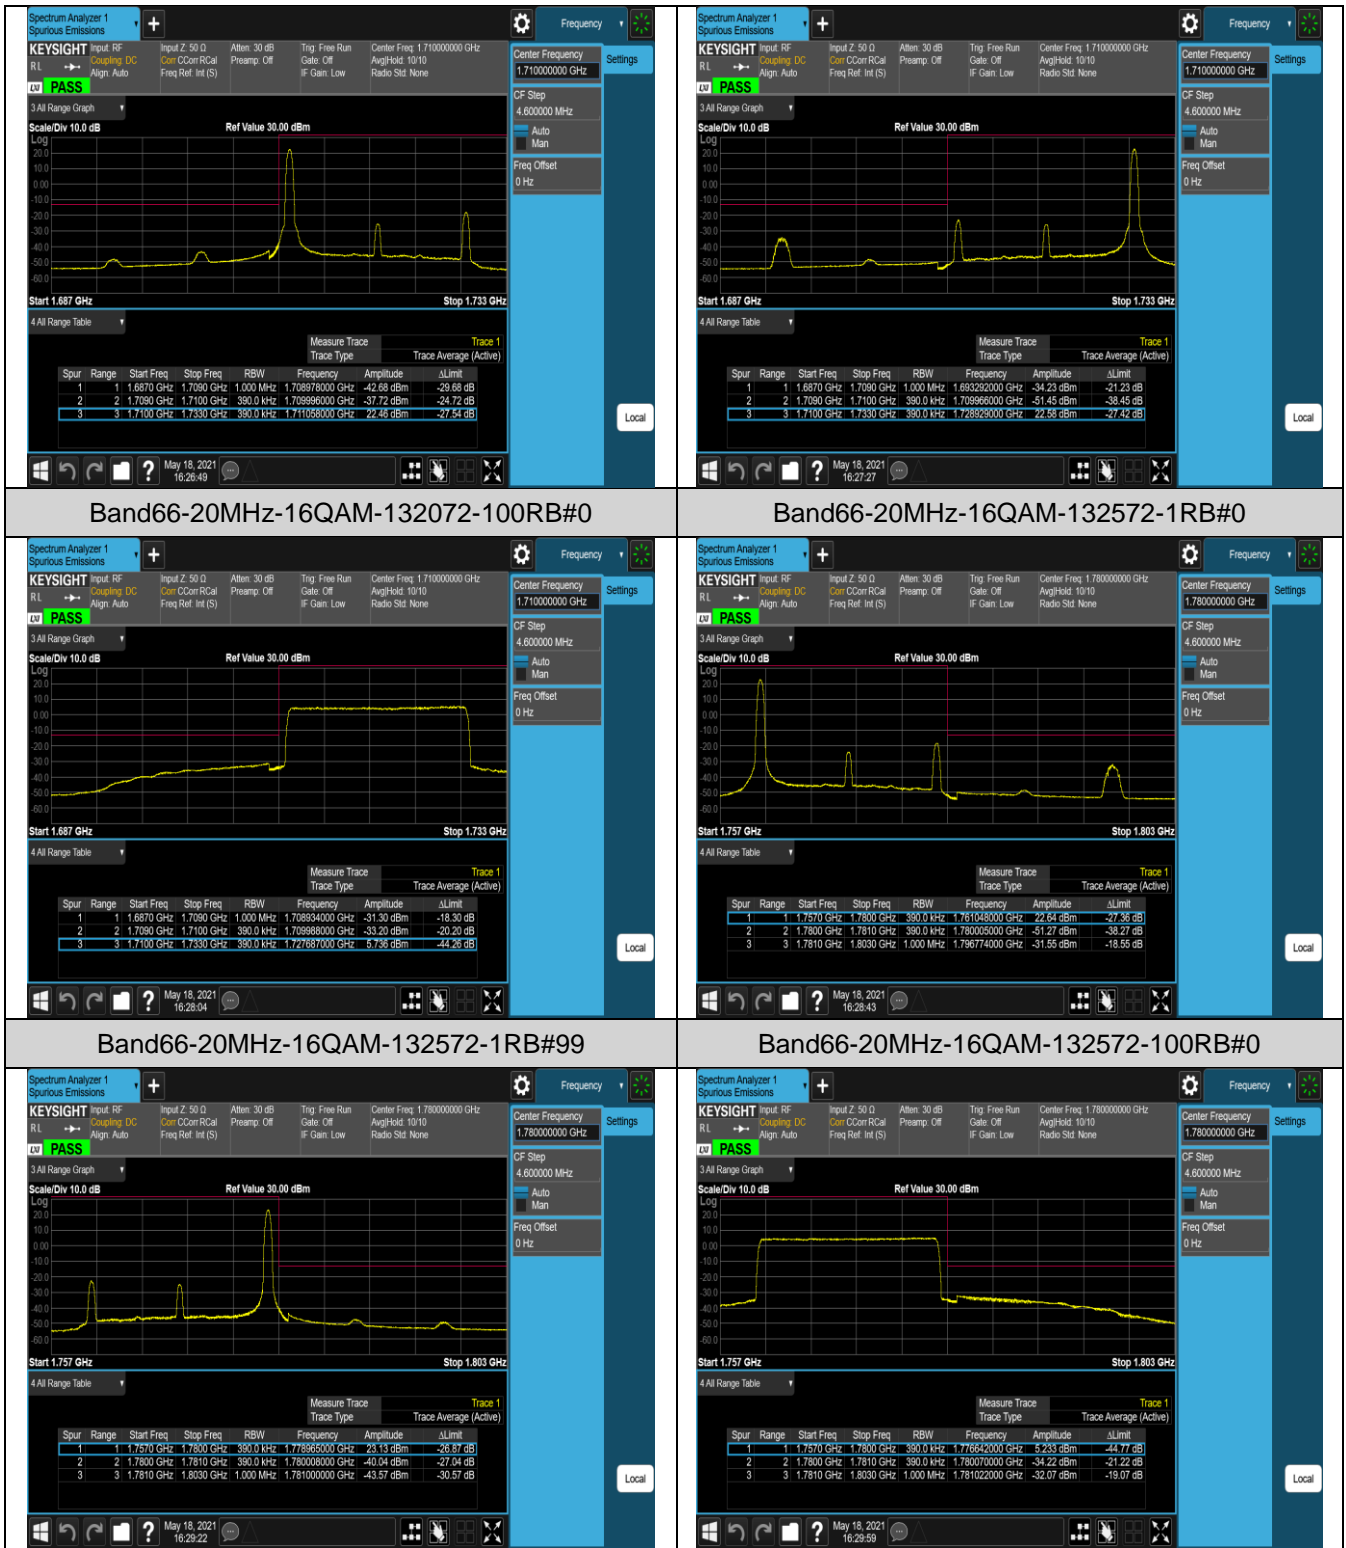

Band66-1.4MHz-QPSK-132665-1RB#5

Band66-1.4MHz-QPSK-132665-6RB#0

Band66-1.4MHz-16QAM-131979-1RB#0

Band66-1.4MHz-16QAM-131979-1RB#5

## Appendix E: Conducted Spurious Emission