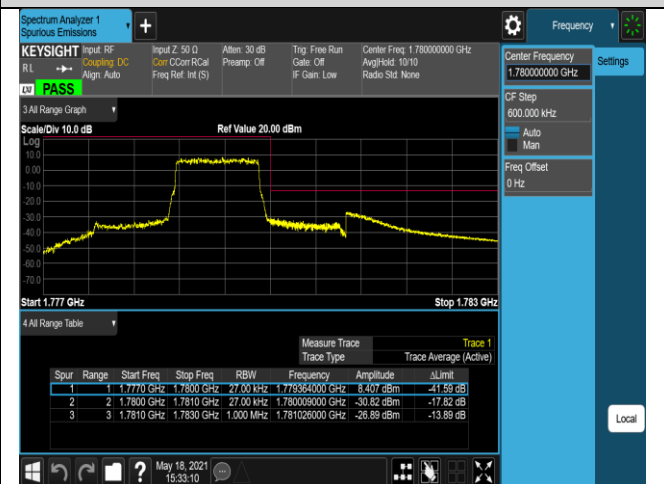

Band66-1.4MHz-QPSK-132665-6RB#0

Band66-1.4MHz-16QAM-131979-1RB#5