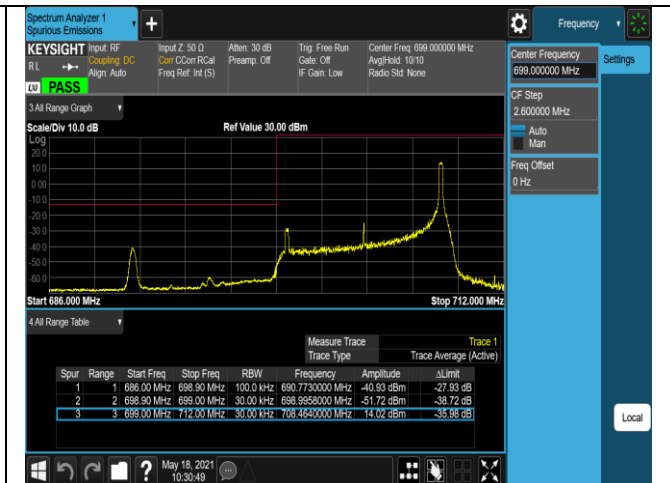

Band12-10MHz-QPSK-23060-50RB#0

Band12-10MHz-QPSK-23130-1RB#0

Band12-10MHz-QPSK-23130-1RB#49

Band12-10MHz-QPSK-23130-50RB#0

Band12-10MHz-16QAM-23060-1RB#0

Band12-10MHz-16QAM-23060-1RB#49

Band12-10MHz-16QAM-23060-50RB#0