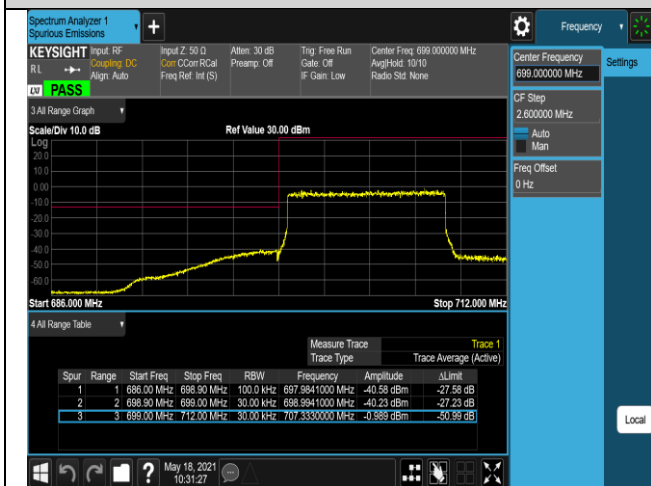

Band12-10MHz-16QAM-23060-50RB#0

Band12-10MHz-16QAM-23130-1RB#49