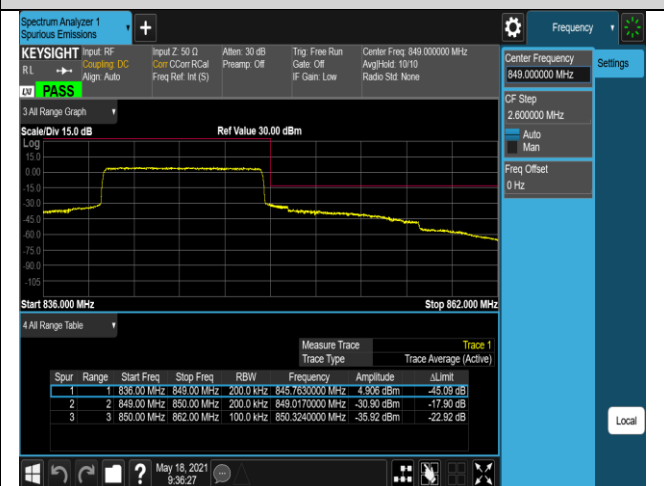

Band5-10MHz-QPSK-20600-50RB#0

Band5-10MHz-16QAM-20450-1RB#49