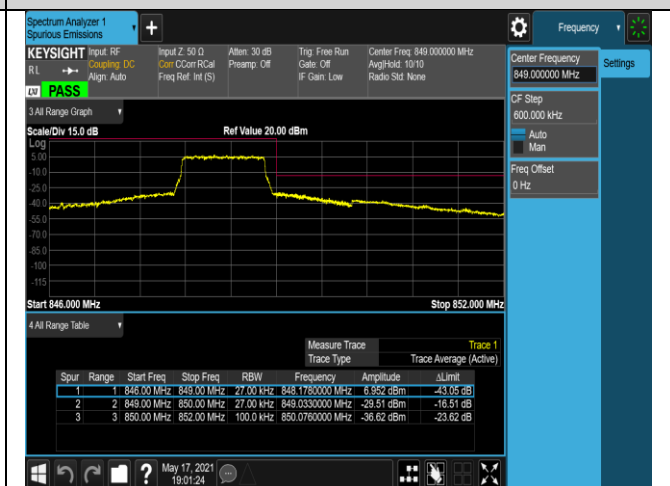

Band5-1.4MHz-16QAM-20643-6RB#0

Band5-10MHz-QPSK-20450-1RB#49