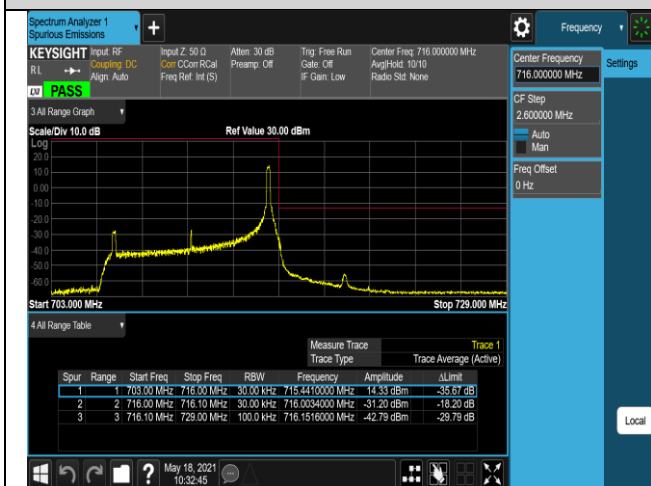

Band12-10MHz-16QAM-23130-1RB#49

Band17-5MHz-QPSK-23755-1RB#0