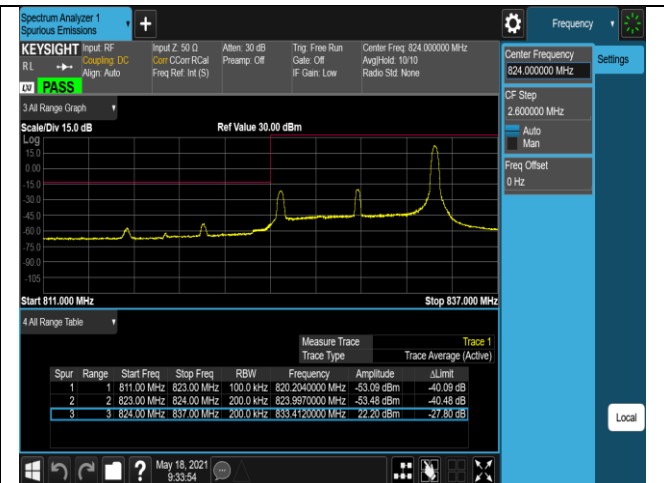

Band5-1.4MHz-16QAM-20643-1RB#5

Band5-1.4MHz-16QAM-20643-6RB#0

Band5-10MHz-QPSK-20450-1RB#0

Band5-10MHz-QPSK-20450-1RB#49

Band5-10MHz-QPSK-20450-50RB#0

Band5-10MHz-QPSK-20600-1RB#0

Band5-10MHz-QPSK-20600-1RB#49