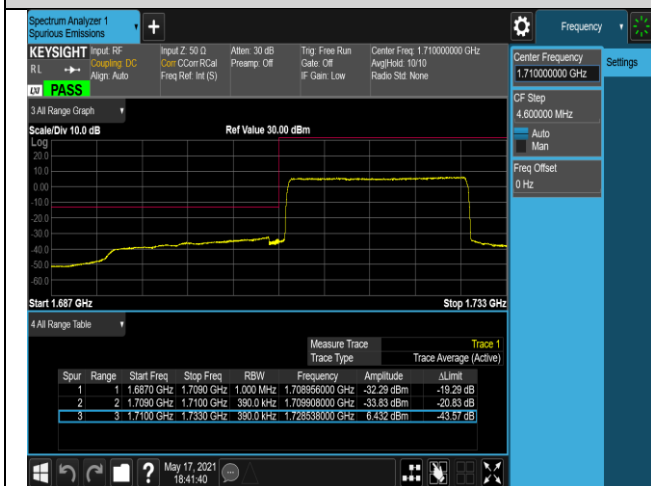

Band4-20MHz-QPSK-20050-100RB#0

Band4-20MHz-QPSK-20300-1RB#0

Band4-20MHz-QPSK-20300-1RB#99

Band4-20MHz-QPSK-20300-100RB#0

Band4-20MHz-16QAM-20050-1RB#0

Band4-20MHz-16QAM-20050-1RB#99

Band5-1.4MHz-QPSK-20407-6RB#0

Band5-1.4MHz-QPSK-20643-1RB#0

Band5-1.4MHz-QPSK-20643-1RB#5

Band5-1.4MHz-QPSK-20643-6RB#0

Band5-1.4MHz-16QAM-20407-1RB#0

Band5-1.4MHz-16QAM-20407-1RB#5

Band5-1.4MHz-16QAM-20407-6RB#0

Band5-1.4MHz-16QAM-20643-1RB#0