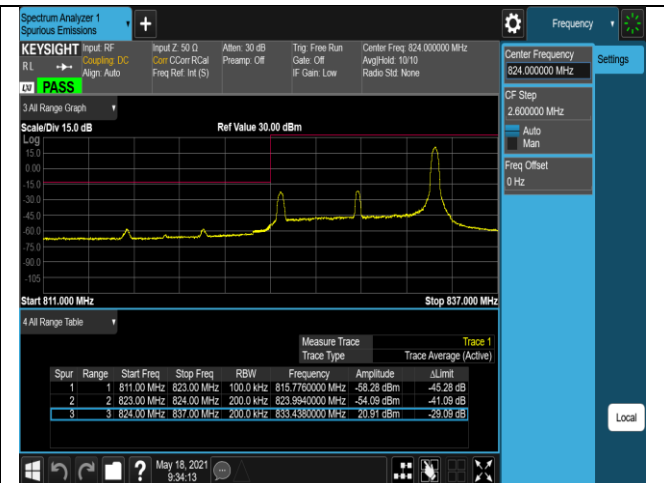

Band5-10MHz-QPSK-20600-50RB#0

Band5-10MHz-16QAM-20450-1RB#0

Band5-10MHz-16QAM-20450-1RB#49

Band5-10MHz-16QAM-20450-50RB#0

Band5-10MHz-16QAM-20600-1RB#0

Band5-10MHz-16QAM-20600-1RB#49

Band5-10MHz-16QAM-20600-50RB#0