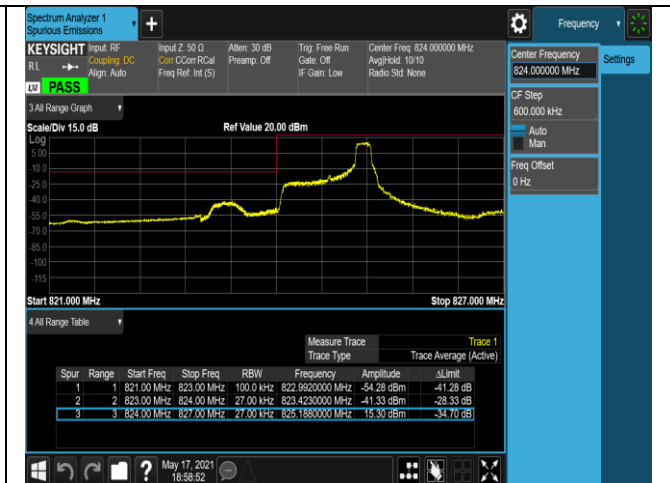

Band5-1.4MHz-QPSK-20643-1RB#0

Band5-1.4MHz-QPSK-20643-1RB#5

Band5-1.4MHz-QPSK-20643-6RB#0

Band5-1.4MHz-16QAM-20407-1RB#0

Band5-1.4MHz-16QAM-20407-1RB#5

Band5-1.4MHz-16QAM-20407-6RB#0

Band5-1.4MHz-16QAM-20643-1RB#0