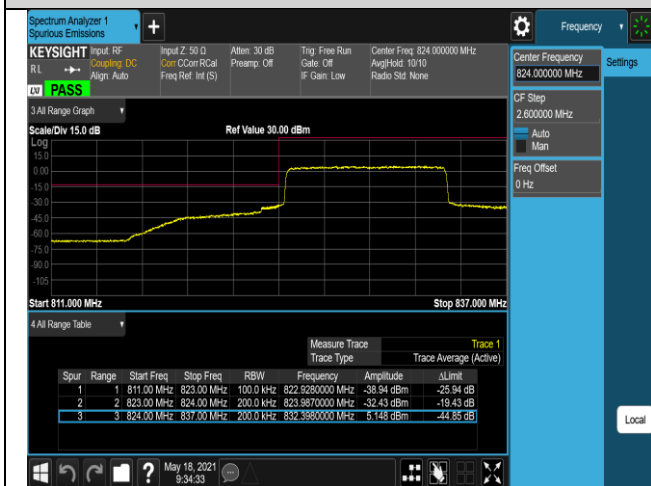

Band5-1.4MHz-16QAM-20643-1RB#5

Band5-1.4MHz-16QAM-20643-6RB#0

Band5-10MHz-QPSK-20450-1RB#0

Band5-10MHz-QPSK-20450-1RB#49

Band5-10MHz-QPSK-20450-50RB#0

Band5-10MHz-QPSK-20600-1RB#0

Band5-10MHz-QPSK-20600-1RB#49

Band5-10MHz-QPSK-20600-50RB#0

Band5-10MHz-16QAM-20450-1RB#0

Band5-10MHz-16QAM-20450-1RB#49

Band5-10MHz-16QAM-20450-50RB#0

Band5-10MHz-16QAM-20600-1RB#0

Band5-10MHz-16QAM-20600-1RB#49

Band5-10MHz-16QAM-20600-50RB#0