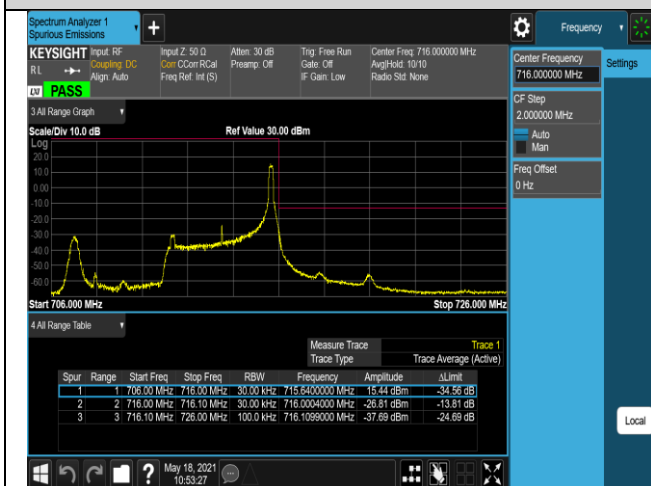

Band17-5MHz-16QAM-23825-1RB#24

Band17-10MHz-QPSK-23780-1RB#0