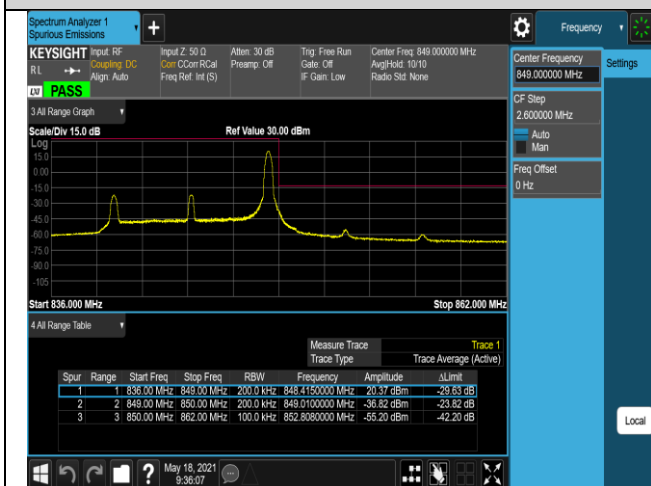

Band5-10MHz-QPSK-20600-50RB#0

Band5-10MHz-16QAM-20450-1RB#0

Band5-10MHz-16QAM-20450-1RB#49

Band5-10MHz-16QAM-20450-50RB#0

Band5-10MHz-16QAM-20600-1RB#0

Band5-10MHz-16QAM-20600-1RB#49

Band5-10MHz-16QAM-20600-50RB#0