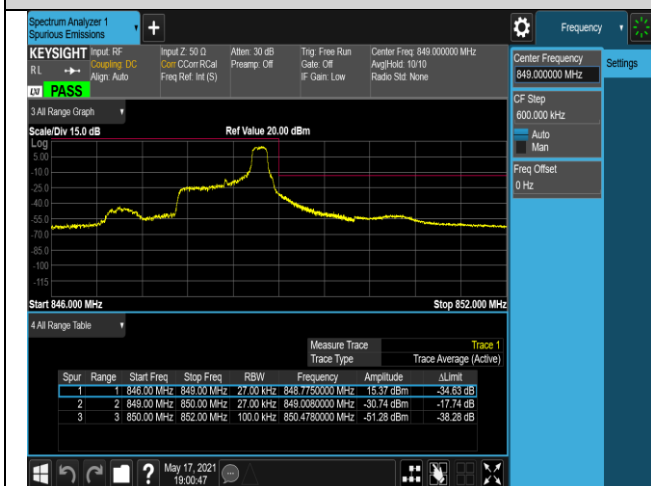

Band5-1.4MHz-16QAM-20643-1RB#5

Band5-10MHz-QPSK-20450-1RB#0