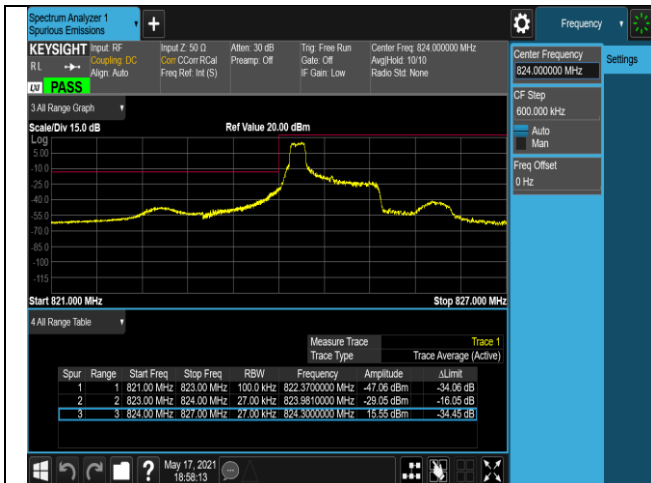

Band5-1.4MHz-QPSK-20643-1RB#0

Band5-1.4MHz-QPSK-20643-1RB#5

Band5-1.4MHz-QPSK-20643-6RB#0

Band5-1.4MHz-16QAM-20407-1RB#0

Band5-1.4MHz-16QAM-20407-1RB#5

Band5-1.4MHz-16QAM-20407-6RB#0

Band5-1.4MHz-16QAM-20643-1RB#0