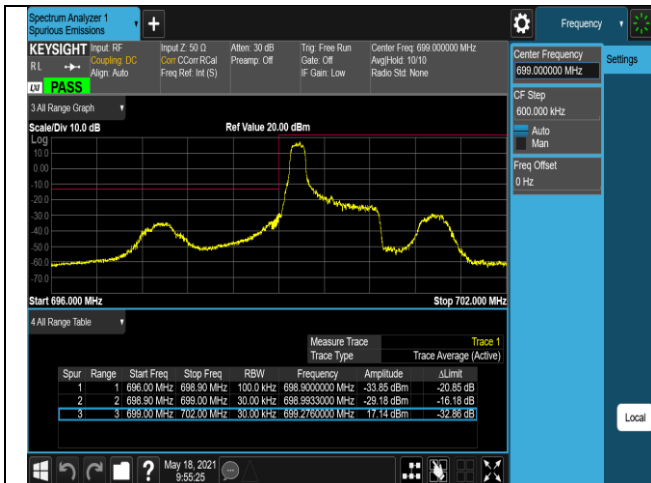

Band12-1.4MHz-QPSK-23017-1RB#0

Band12-1.4MHz-QPSK-23017-6RB#0