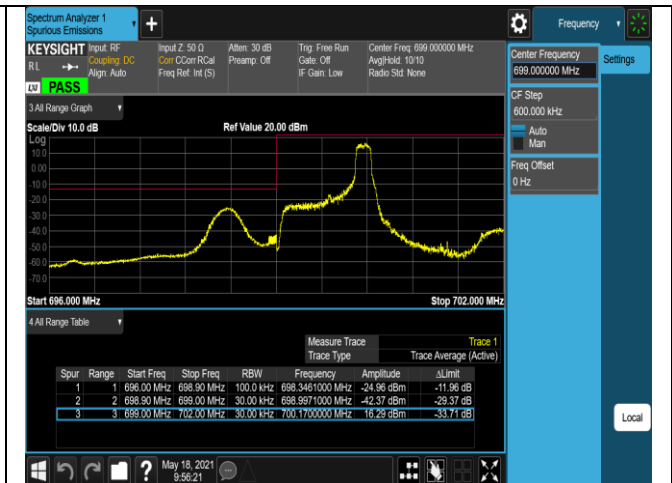

Band12-1.4MHz-16QAM-23017-1RB#5

Band12-1.4MHz-16QAM-23173-1RB#0