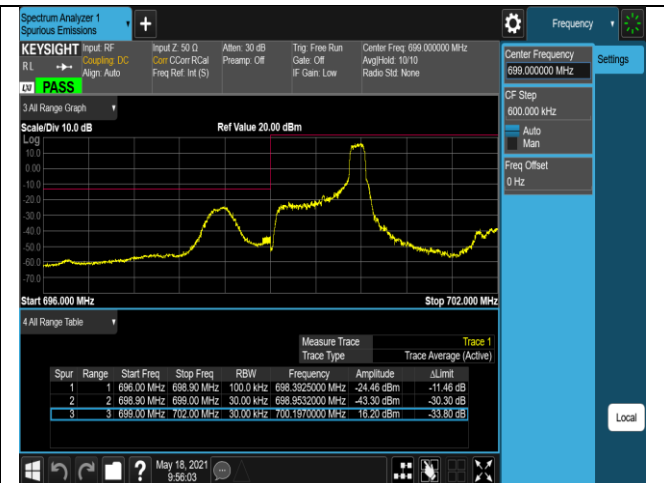

Band12-1.4MHz-QPSK-23017-1RB#5

Band12-1.4MHz-QPSK-23173-1RB#0