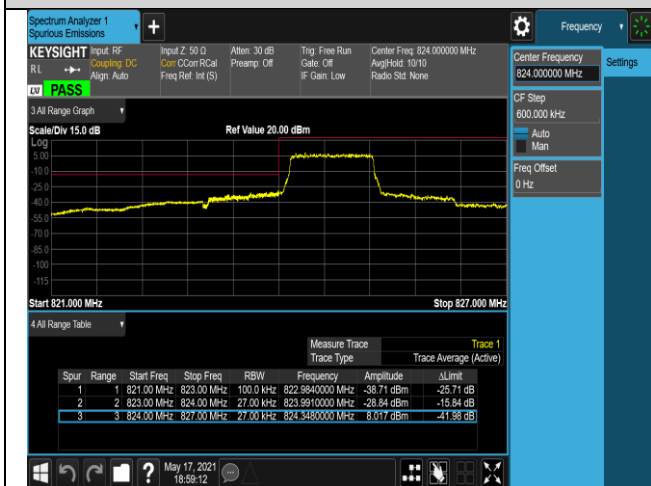

Band4-20MHz-QPSK-20050-100RB#0

Band4-20MHz-QPSK-20300-1RB#0

Band4-20MHz-QPSK-20300-1RB#99

Band4-20MHz-QPSK-20300-100RB#0

Band4-20MHz-16QAM-20050-1RB#0

Band4-20MHz-16QAM-20050-1RB#99

Band5-1.4MHz-QPSK-20407-6RB#0

Band5-1.4MHz-QPSK-20643-1RB#0

Band5-1.4MHz-QPSK-20643-1RB#5

Band5-1.4MHz-QPSK-20643-6RB#0

Band5-1.4MHz-16QAM-20407-1RB#0

Band5-1.4MHz-16QAM-20407-1RB#5

Band5-1.4MHz-16QAM-20407-6RB#0

Band5-1.4MHz-16QAM-20643-1RB#0