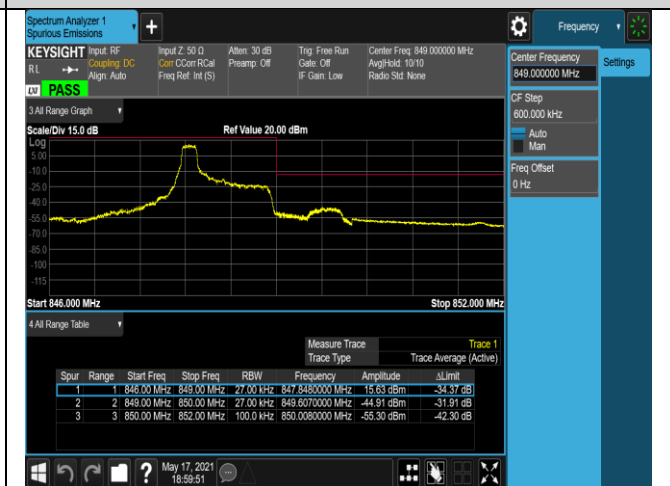

Band4-20MHz-QPSK-20050-100RB#0

Band4-20MHz-QPSK-20300-1RB#0

Band4-20MHz-QPSK-20300-1RB#99

Band4-20MHz-QPSK-20300-100RB#0

Band4-20MHz-16QAM-20050-1RB#0

Band4-20MHz-16QAM-20050-1RB#99

Band5-1.4MHz-QPSK-20407-6RB#0

Band5-1.4MHz-QPSK-20643-1RB#0

Band5-1.4MHz-QPSK-20643-1RB#5

Band5-1.4MHz-QPSK-20643-6RB#0

Band5-1.4MHz-16QAM-20407-1RB#0

Band5-1.4MHz-16QAM-20407-1RB#5

Band5-1.4MHz-16QAM-20407-6RB#0

Band5-1.4MHz-16QAM-20643-1RB#0