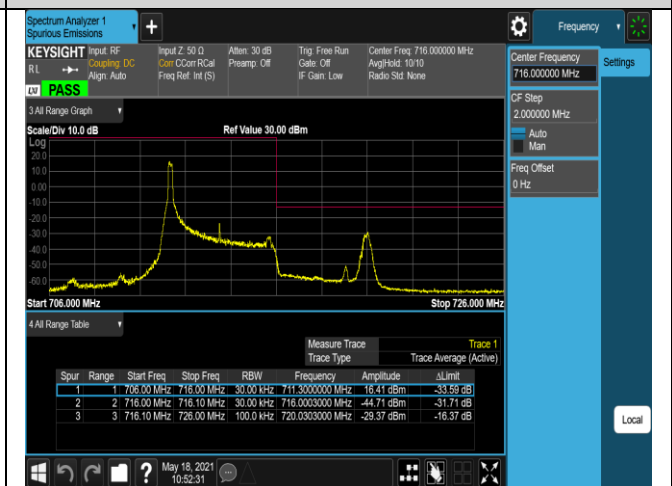

Band17-5MHz-QPSK-23825-1RB#0

Band17-5MHz-QPSK-23825-25RB#0