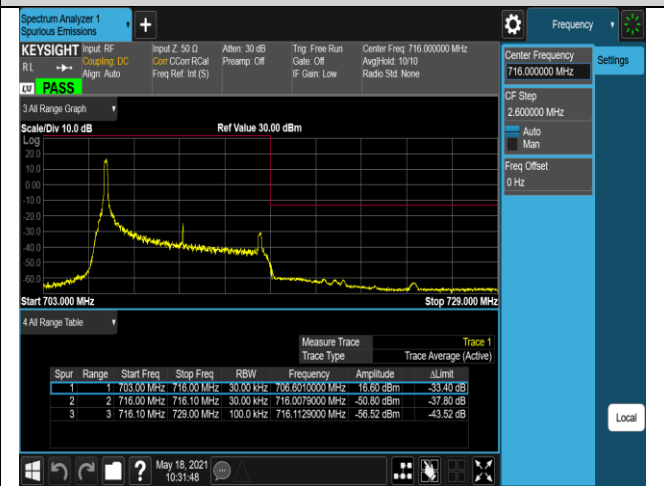

Band12-10MHz-QPSK-23130-1RB#0

Band12-10MHz-QPSK-23130-50RB#0