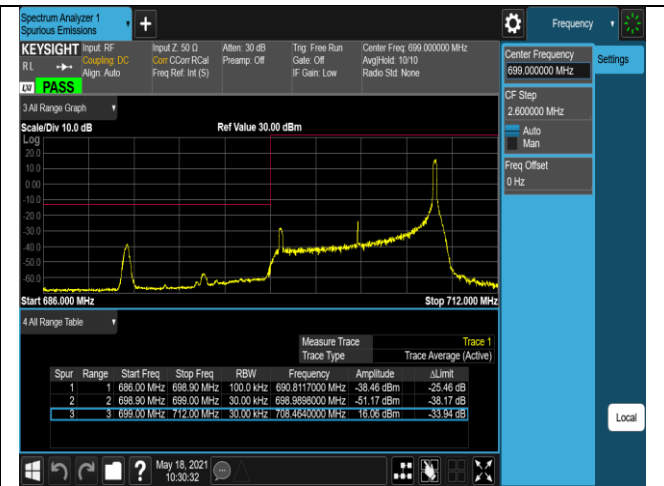

Band12-10MHz-QPSK-23060-1RB#49

Band12-10MHz-QPSK-23130-1RB#0