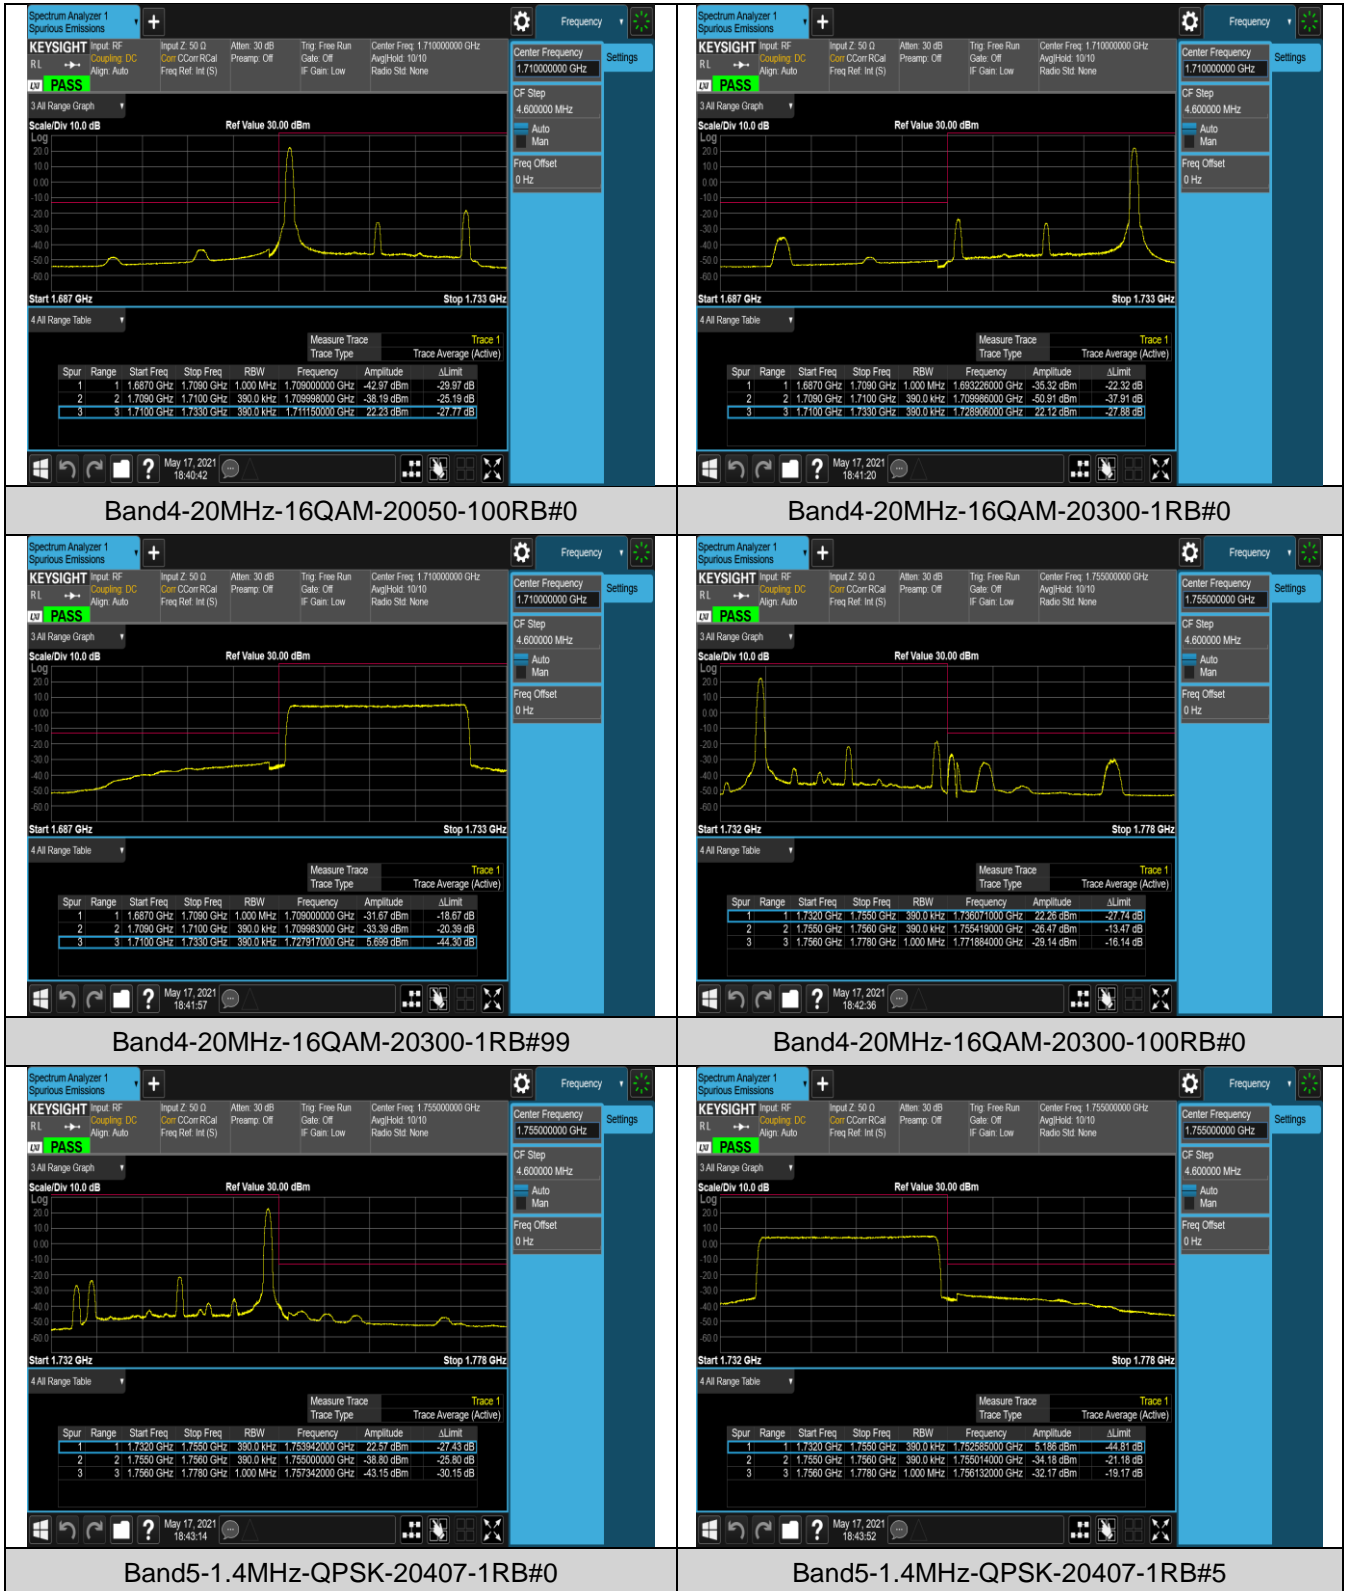

Band4-20MHz-QPSK-20050-100RB#0

Band4-20MHz-QPSK-20300-1RB#0

Band4-20MHz-QPSK-20300-1RB#99

Band4-20MHz-QPSK-20300-100RB#0

Band4-20MHz-16QAM-20050-1RB#0

Band4-20MHz-16QAM-20050-1RB#99

Band5-1.4MHz-QPSK-20407-6RB#0

Band5-1.4MHz-QPSK-20643-1RB#0

Band5-1.4MHz-QPSK-20643-1RB#5

Band5-1.4MHz-QPSK-20643-6RB#0

Band5-1.4MHz-16QAM-20407-1RB#0

Band5-1.4MHz-16QAM-20407-1RB#5

Band5-1.4MHz-16QAM-20407-6RB#0

Band5-1.4MHz-16QAM-20643-1RB#0

Band5-1.4MHz-16QAM-20643-1RB#5

Band5-1.4MHz-16QAM-20643-6RB#0

Band5-10MHz-QPSK-20450-1RB#0

Band5-10MHz-QPSK-20450-1RB#49

Band5-10MHz-QPSK-20450-50RB#0

Band5-10MHz-QPSK-20600-1RB#0

Band5-10MHz-QPSK-20600-1RB#49