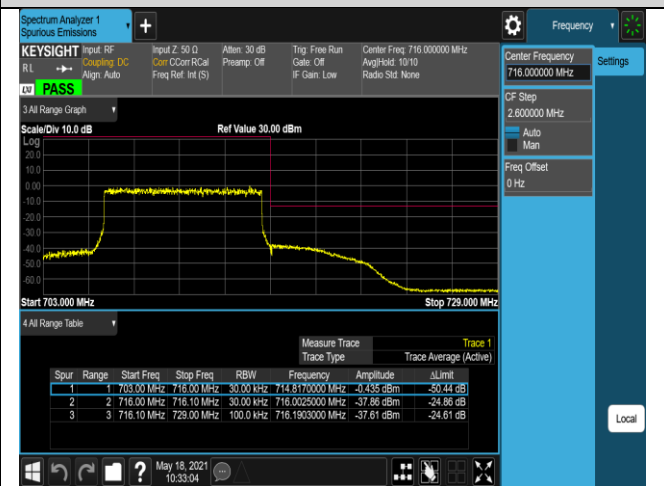

Band12-10MHz-QPSK-23060-50RB#0

Band12-10MHz-QPSK-23130-1RB#0

Band12-10MHz-QPSK-23130-1RB#49

Band12-10MHz-QPSK-23130-50RB#0

Band12-10MHz-16QAM-23060-1RB#0

Band12-10MHz-16QAM-23060-1RB#49

Band12-10MHz-16QAM-23060-50RB#0