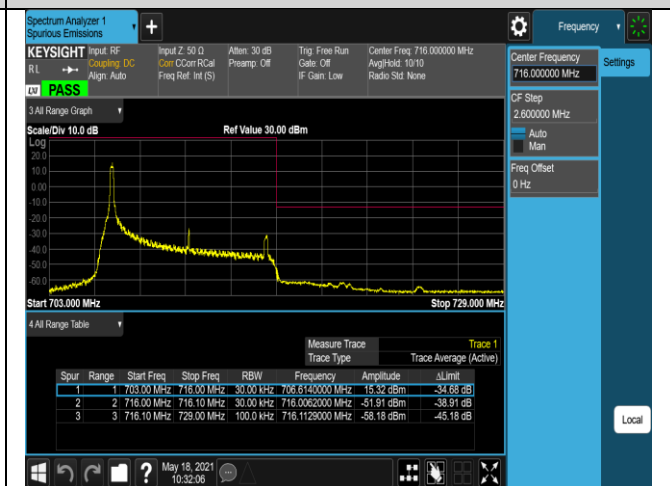

Band12-10MHz-16QAM-23130-1RB#0

Band12-10MHz-16QAM-23130-50RB#0