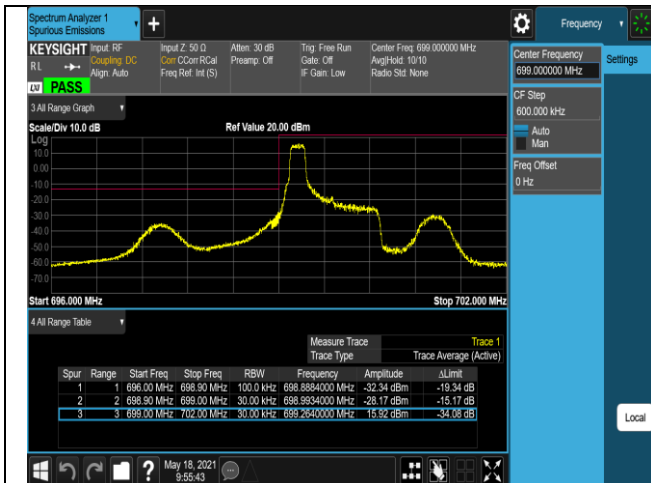

Band12-1.4MHz-16QAM-23017-1RB#0

Band12-1.4MHz-16QAM-23017-6RB#0