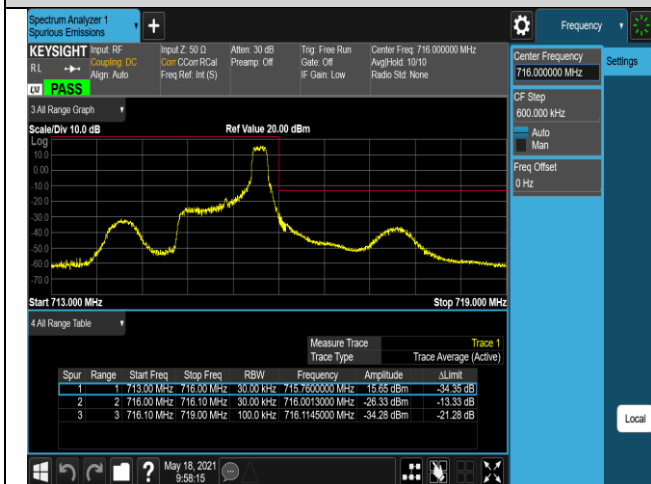

Band12-1.4MHz-16QAM-23017-1RB#5

Band12-1.4MHz-16QAM-23017-6RB#0

Band12-1.4MHz-16QAM-23173-1RB#0

Band12-1.4MHz-16QAM-23173-1RB#5

Band12-1.4MHz-16QAM-23173-6RB#0

Band12-10MHz-QPSK-23060-1RB#0

Band12-10MHz-QPSK-23060-1RB#49