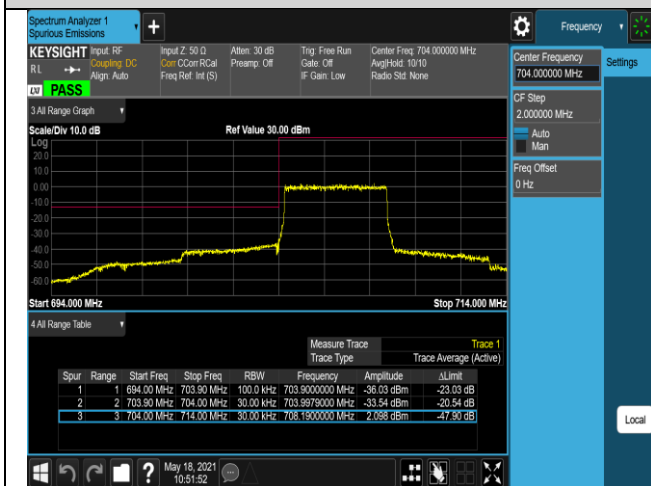

Band12-10MHz-16QAM-23130-1RB#0

Band12-10MHz-16QAM-23130-1RB#49

Band12-10MHz-16QAM-23130-50RB#0

Band17-5MHz-QPSK-23755-1RB#0

Band17-5MHz-QPSK-23755-1RB#24

Band17-5MHz-QPSK-23755-25RB#0

Band17-5MHz-QPSK-23825-1RB#0