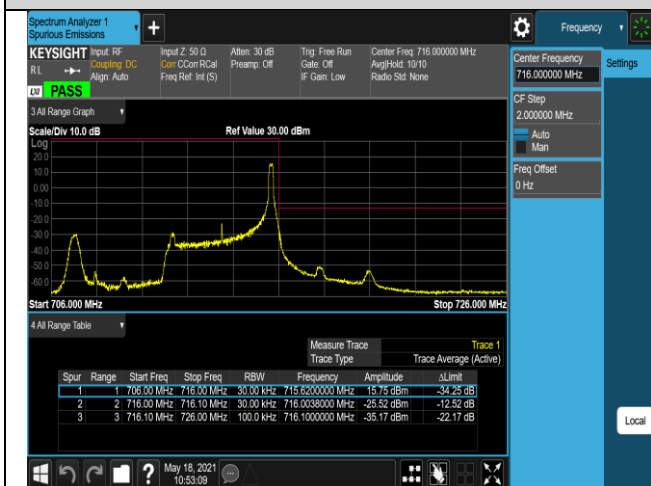

Band17-5MHz-QPSK-23825-1RB#24

Band17-5MHz-16QAM-23755-1RB#0