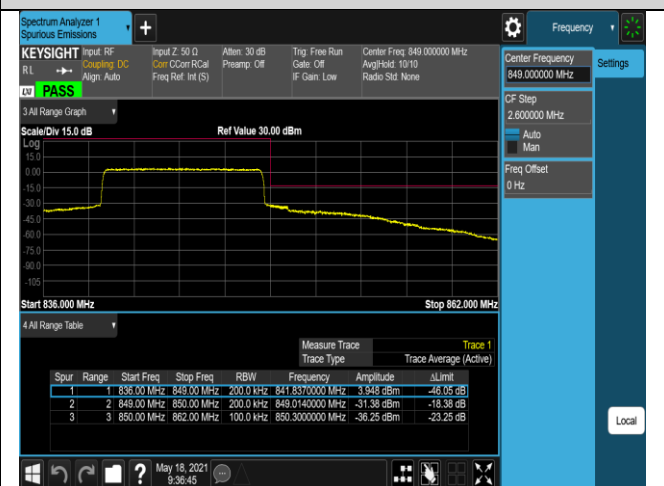

Band5-10MHz-16QAM-20600-50RB#0

Band12-1.4MHz-QPSK-23017-1RB#5