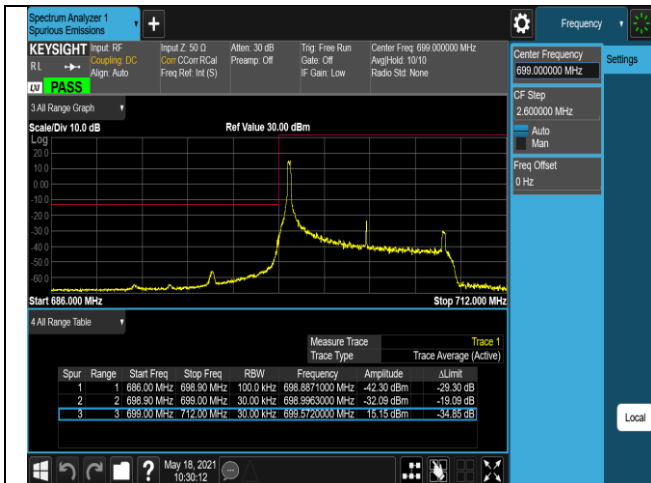

Band12-10MHz-QPSK-23060-50RB#0

Band12-10MHz-QPSK-23130-1RB#0

Band12-10MHz-QPSK-23130-1RB#49

Band12-10MHz-QPSK-23130-50RB#0

Band12-10MHz-16QAM-23060-1RB#0

Band12-10MHz-16QAM-23060-1RB#49

Band12-10MHz-16QAM-23060-50RB#0