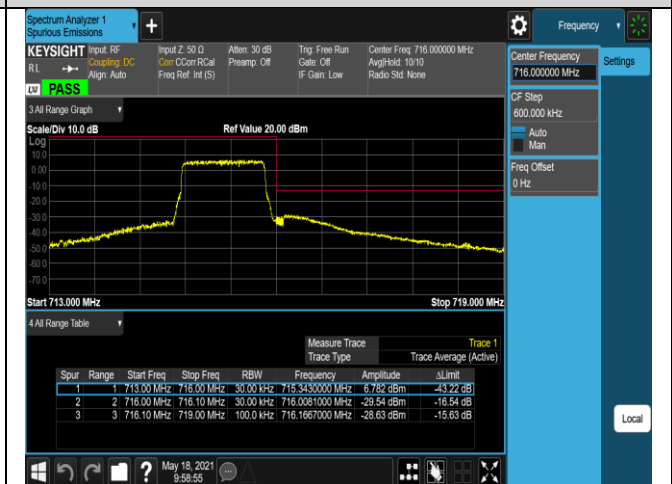

Band12-1.4MHz-16QAM-23017-1RB#5

Band12-1.4MHz-16QAM-23017-6RB#0

Band12-1.4MHz-16QAM-23173-1RB#0

Band12-1.4MHz-16QAM-23173-1RB#5

Band12-1.4MHz-16QAM-23173-6RB#0

Band12-10MHz-QPSK-23060-1RB#0

Band12-10MHz-QPSK-23060-1RB#49