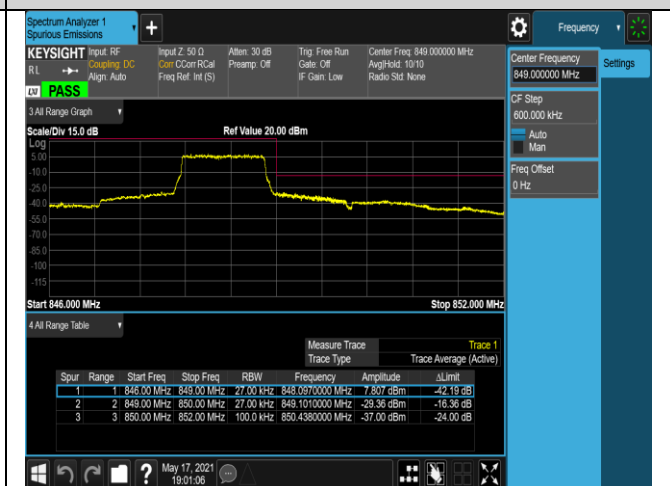

Band4-20MHz-QPSK-20050-100RB#0

Band4-20MHz-QPSK-20300-1RB#0

Band4-20MHz-QPSK-20300-1RB#99

Band4-20MHz-QPSK-20300-100RB#0

Band4-20MHz-16QAM-20050-1RB#0

Band4-20MHz-16QAM-20050-1RB#99

Band5-1.4MHz-QPSK-20407-6RB#0

Band5-1.4MHz-QPSK-20643-1RB#0

Band5-1.4MHz-QPSK-20643-1RB#5

Band5-1.4MHz-QPSK-20643-6RB#0

Band5-1.4MHz-16QAM-20407-1RB#0

Band5-1.4MHz-16QAM-20407-1RB#5

Band5-1.4MHz-16QAM-20407-6RB#0

Band5-1.4MHz-16QAM-20643-1RB#0

Band5-1.4MHz-16QAM-20643-1RB#5

Band5-1.4MHz-16QAM-20643-6RB#0

Band5-10MHz-QPSK-20450-1RB#0

Band5-10MHz-QPSK-20450-1RB#49

Band5-10MHz-QPSK-20450-50RB#0

Band5-10MHz-QPSK-20600-1RB#0

Band5-10MHz-QPSK-20600-1RB#49