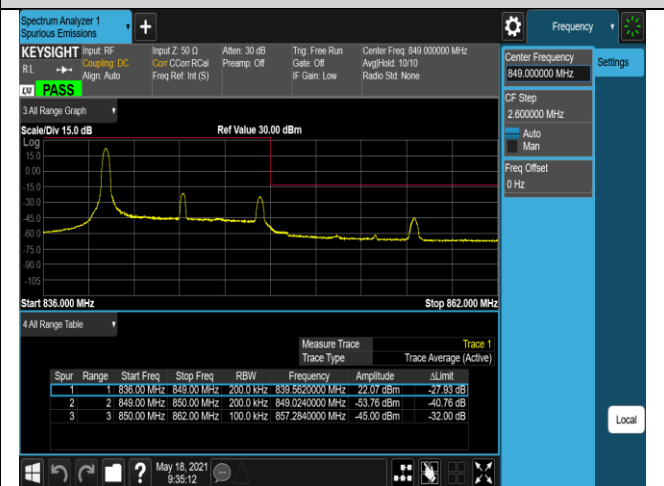

Band5-1.4MHz-16QAM-20643-1RB#5

Band5-1.4MHz-16QAM-20643-6RB#0

Band5-10MHz-QPSK-20450-1RB#0

Band5-10MHz-QPSK-20450-1RB#49

Band5-10MHz-QPSK-20450-50RB#0

Band5-10MHz-QPSK-20600-1RB#0

Band5-10MHz-QPSK-20600-1RB#49