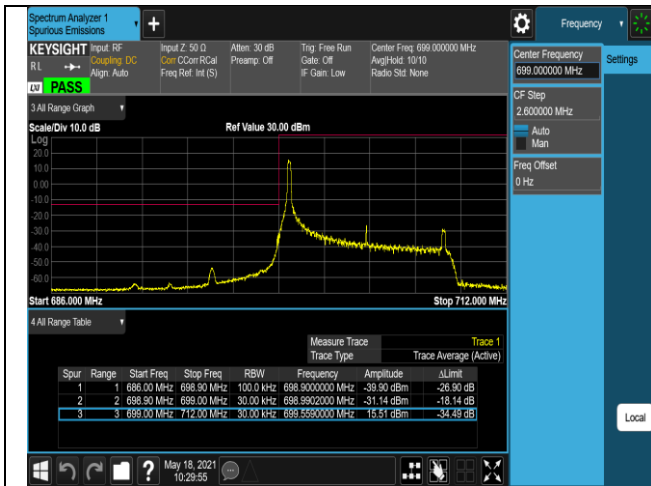

Band12-1.4MHz-16QAM-23017-1RB#5

Band12-1.4MHz-16QAM-23017-6RB#0

Band12-1.4MHz-16QAM-23173-1RB#0

Band12-1.4MHz-16QAM-23173-1RB#5

Band12-1.4MHz-16QAM-23173-6RB#0

Band12-10MHz-QPSK-23060-1RB#0

Band12-10MHz-QPSK-23060-1RB#49