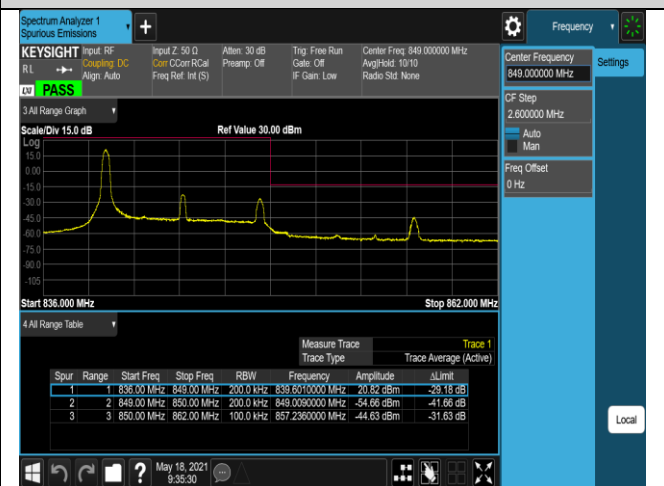

Band5-10MHz-QPSK-20600-50RB#0

Band5-10MHz-16QAM-20450-1RB#0

Band5-10MHz-16QAM-20450-1RB#49

Band5-10MHz-16QAM-20450-50RB#0

Band5-10MHz-16QAM-20600-1RB#0

Band5-10MHz-16QAM-20600-1RB#49

Band5-10MHz-16QAM-20600-50RB#0