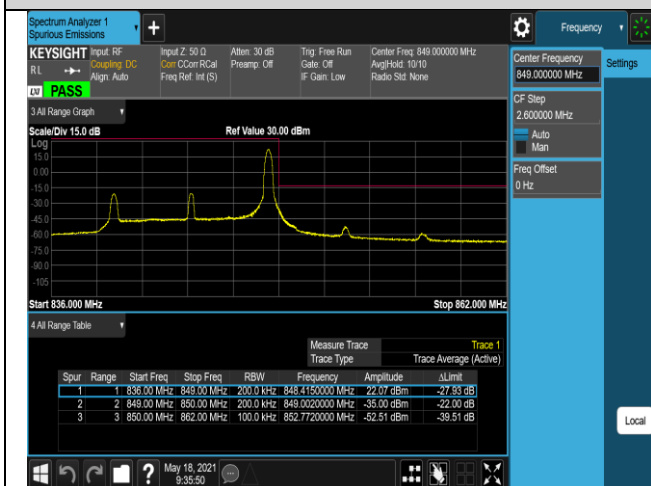

Band5-10MHz-QPSK-20600-1RB#49

Band5-10MHz-16QAM-20450-1RB#0