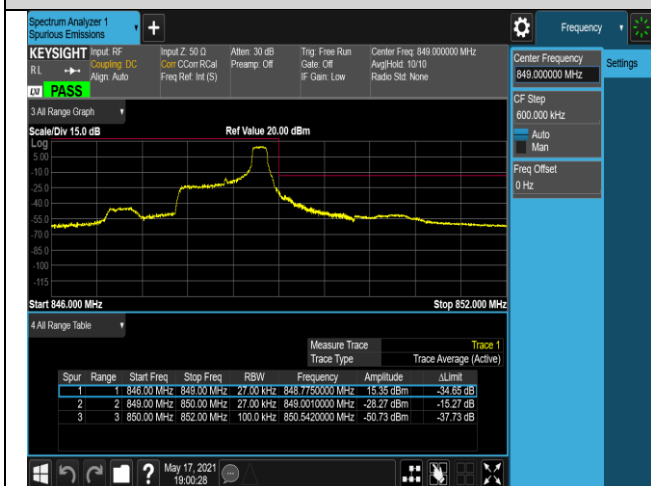

Band5-1.4MHz-QPSK-20643-1RB#5

Band5-1.4MHz-16QAM-20407-1RB#0