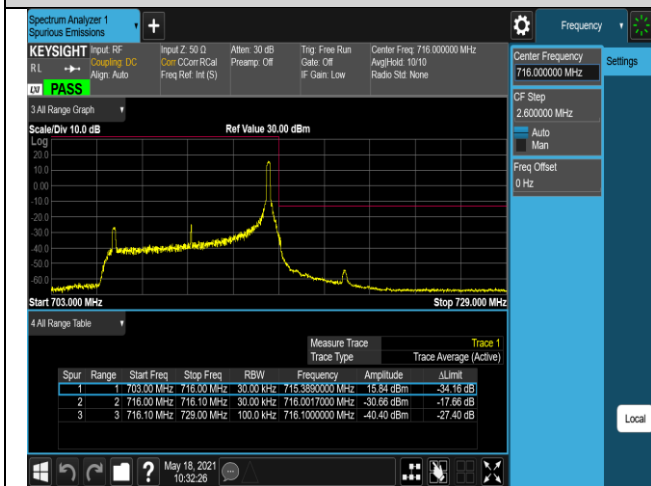

Band12-10MHz-QPSK-23060-50RB#0

Band12-10MHz-QPSK-23130-1RB#0

Band12-10MHz-QPSK-23130-1RB#49

Band12-10MHz-QPSK-23130-50RB#0

Band12-10MHz-16QAM-23060-1RB#0

Band12-10MHz-16QAM-23060-1RB#49

Band12-10MHz-16QAM-23060-50RB#0