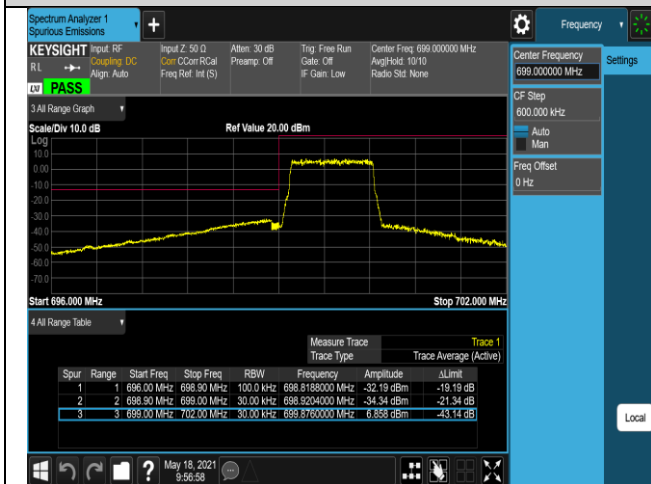

Band12-1.4MHz-16QAM-23017-6RB#0

Band12-1.4MHz-16QAM-23173-1RB#5