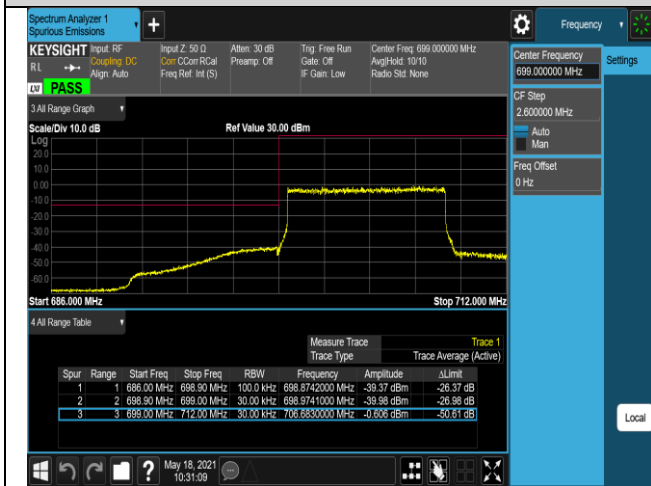

Band12-10MHz-QPSK-23060-50RB#0

Band12-10MHz-QPSK-23130-1RB#49