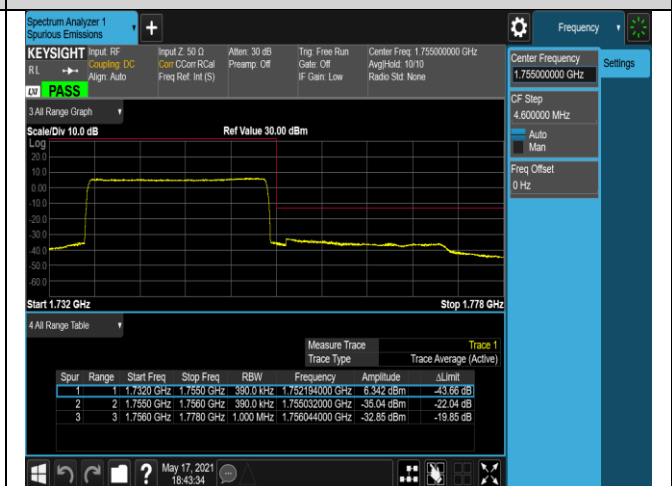

Band4-20MHz-QPSK-20050-100RB#0

Band4-20MHz-QPSK-20300-1RB#0

Band4-20MHz-QPSK-20300-1RB#99

Band4-20MHz-QPSK-20300-100RB#0

Band4-20MHz-16QAM-20050-1RB#0

Band4-20MHz-16QAM-20050-1RB#99

Band5-1.4MHz-QPSK-20407-6RB#0

Band5-1.4MHz-QPSK-20643-1RB#0

Band5-1.4MHz-QPSK-20643-1RB#5

Band5-1.4MHz-QPSK-20643-6RB#0

Band5-1.4MHz-16QAM-20407-1RB#0

Band5-1.4MHz-16QAM-20407-1RB#5

Band5-1.4MHz-16QAM-20407-6RB#0

Band5-1.4MHz-16QAM-20643-1RB#0