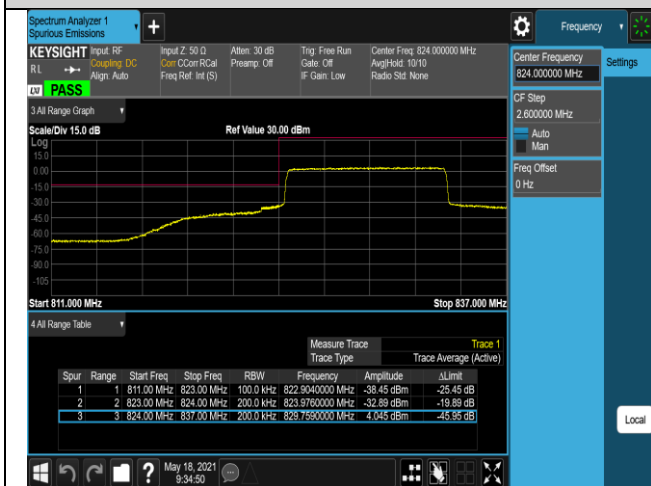

Band5-10MHz-QPSK-20600-50RB#0

Band5-10MHz-16QAM-20450-1RB#0

Band5-10MHz-16QAM-20450-1RB#49

Band5-10MHz-16QAM-20450-50RB#0

Band5-10MHz-16QAM-20600-1RB#0

Band5-10MHz-16QAM-20600-1RB#49

Band5-10MHz-16QAM-20600-50RB#0