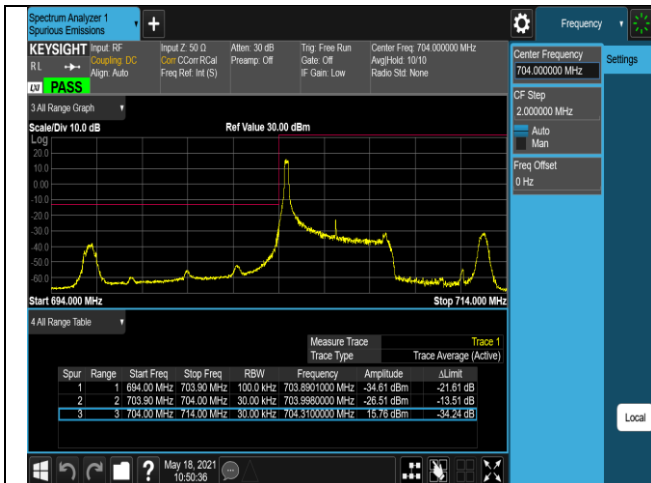

Band12-10MHz-16QAM-23130-1RB#0

Band12-10MHz-16QAM-23130-1RB#49

Band12-10MHz-16QAM-23130-50RB#0

Band17-5MHz-QPSK-23755-1RB#0

Band17-5MHz-QPSK-23755-1RB#24

Band17-5MHz-QPSK-23755-25RB#0

Band17-5MHz-QPSK-23825-1RB#0