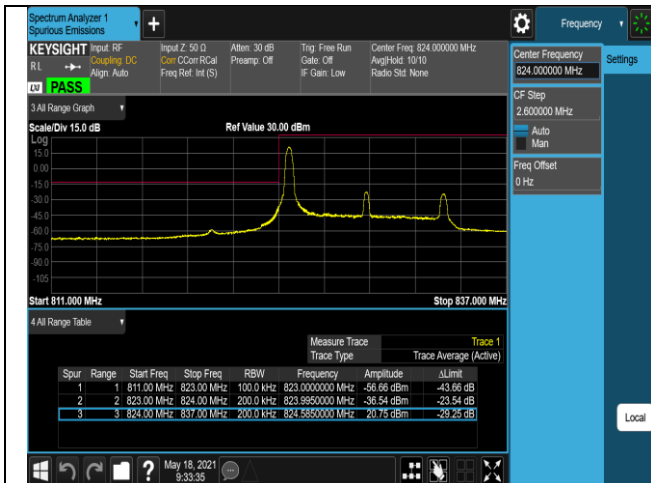

Band5-10MHz-16QAM-20450-1RB#0

Band5-10MHz-16QAM-20450-50RB#0