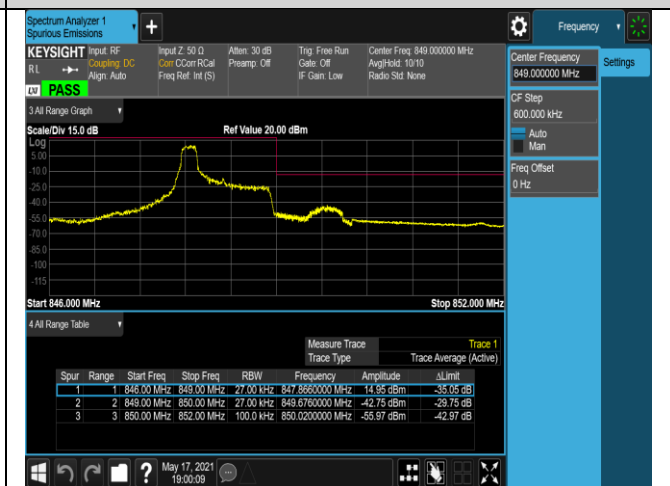

Band5-1.4MHz-QPSK-20643-1RB#0

Band5-1.4MHz-QPSK-20643-1RB#5

Band5-1.4MHz-QPSK-20643-6RB#0

Band5-1.4MHz-16QAM-20407-1RB#0

Band5-1.4MHz-16QAM-20407-1RB#5

Band5-1.4MHz-16QAM-20407-6RB#0

Band5-1.4MHz-16QAM-20643-1RB#0

Band5-1.4MHz-16QAM-20643-1RB#5

Band5-1.4MHz-16QAM-20643-6RB#0

Band5-10MHz-QPSK-20450-1RB#0

Band5-10MHz-QPSK-20450-1RB#49

Band5-10MHz-QPSK-20450-50RB#0

Band5-10MHz-QPSK-20600-1RB#0

Band5-10MHz-QPSK-20600-1RB#49