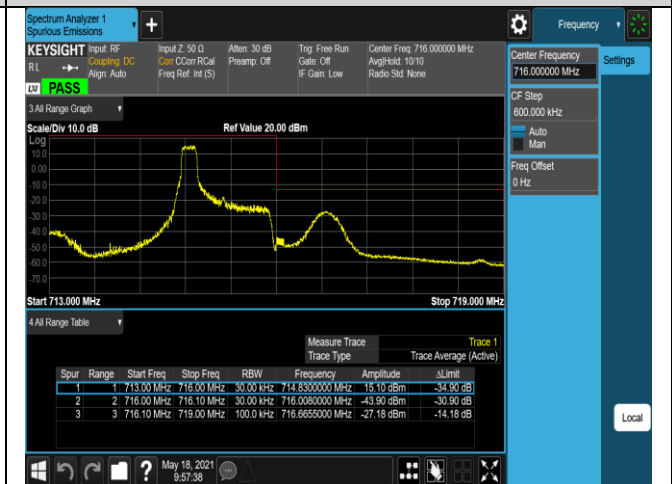

Band12-1.4MHz-16QAM-23017-1RB#5

Band12-1.4MHz-16QAM-23017-6RB#0

Band12-1.4MHz-16QAM-23173-1RB#0

Band12-1.4MHz-16QAM-23173-1RB#5

Band12-1.4MHz-16QAM-23173-6RB#0

Band12-10MHz-QPSK-23060-1RB#0

Band12-10MHz-QPSK-23060-1RB#49