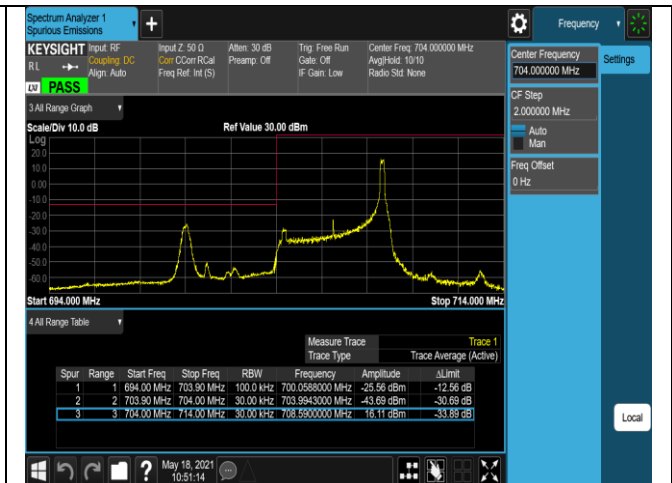

Band12-10MHz-16QAM-23130-1RB#0

Band12-10MHz-16QAM-23130-1RB#49

Band12-10MHz-16QAM-23130-50RB#0

Band17-5MHz-QPSK-23755-1RB#0

Band17-5MHz-QPSK-23755-1RB#24

Band17-5MHz-QPSK-23755-25RB#0

Band17-5MHz-QPSK-23825-1RB#0