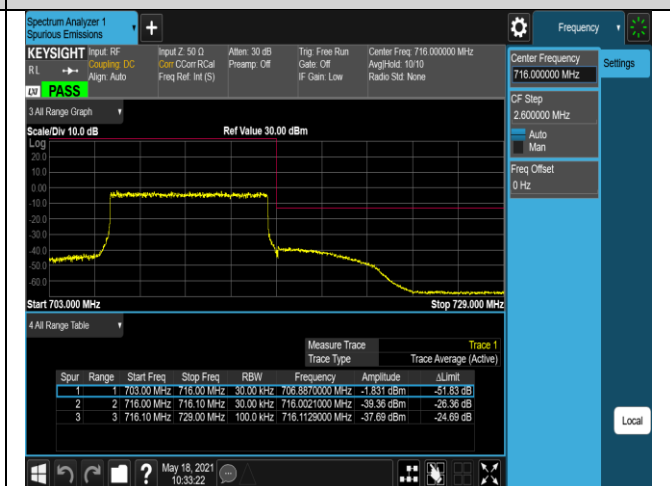

Band12-10MHz-16QAM-23130-1RB#0

Band12-10MHz-16QAM-23130-1RB#49

Band12-10MHz-16QAM-23130-50RB#0

Band17-5MHz-QPSK-23755-1RB#0

Band17-5MHz-QPSK-23755-1RB#24

Band17-5MHz-QPSK-23755-25RB#0

Band17-5MHz-QPSK-23825-1RB#0