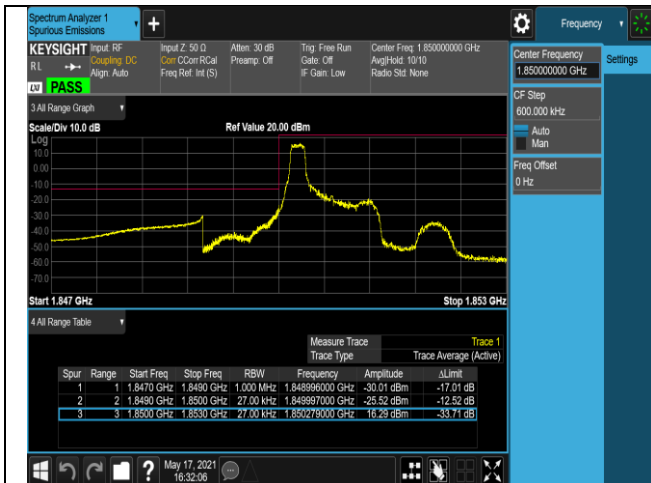

Band2-1.4MHz-16QAM-18607-6RB#0