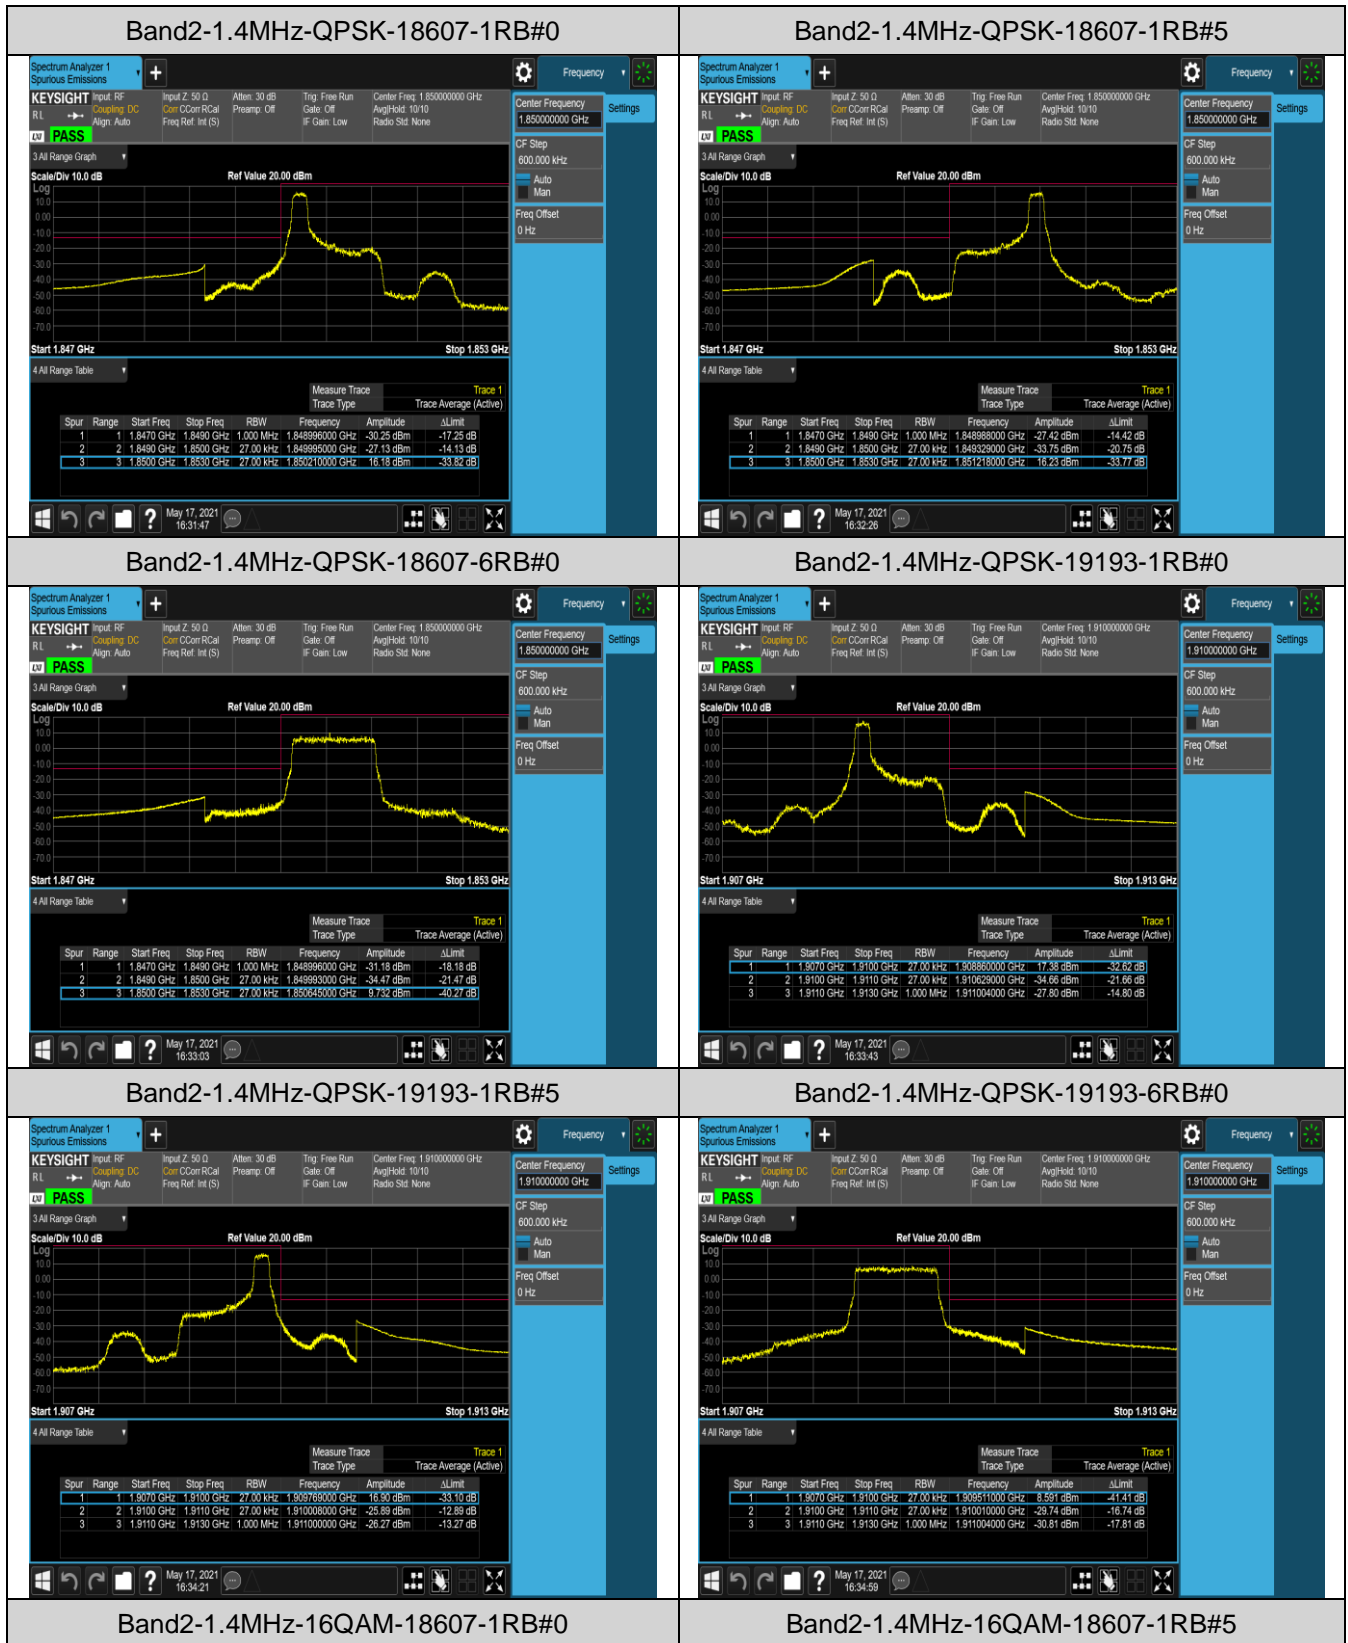

Test Graphs