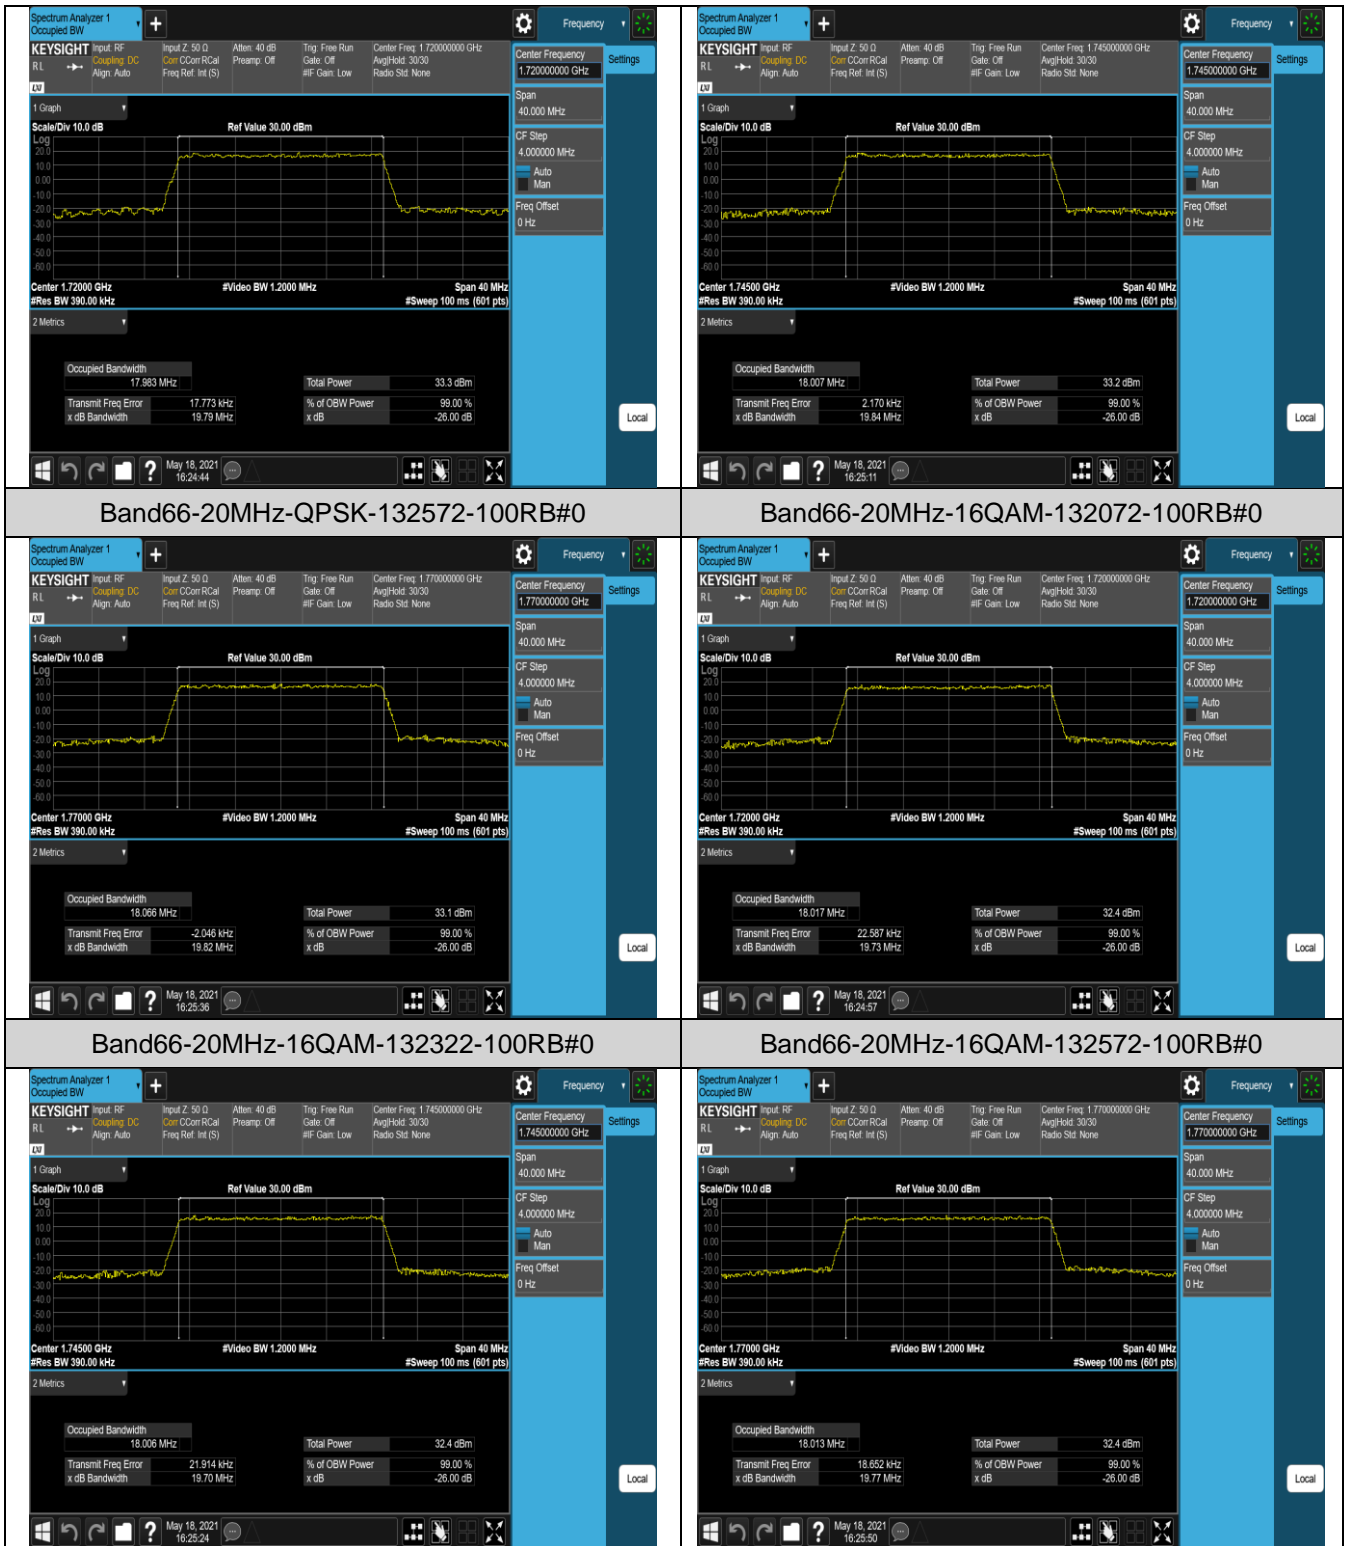

Band66-10MHz-16QAM-132622-50RB#0

Band66-15MHz-QPSK-132047-75RB#0

Band66-15MHz-QPSK-132322-75RB#0

Appendix D: Band Edge

Test Result (worst case)

Band	Bandwidth	Modulation	Channel	RB Config.	Result (dBm)	Verdict
Band2	1.4MHz	QPSK	18607	1RB#0	-30.25,-27.13	PASS
Band2	1.4MHz	QPSK	18607	1RB#5	-27.42,-33.75	PASS
Band2	1.4MHz	QPSK	18607	6RB#0	-31.18,-34.47	PASS
Band2	1.4MHz	QPSK	19193	1RB#0	-34.66,-27.80	PASS
Band2	1.4MHz	QPSK	19193	1RB#5	-25.89,-26.27	PASS
Band2	1.4MHz	QPSK	19193	6RB#0	-29.74,-30.81	PASS
Band2	1.4MHz	16QAM	18607	1RB#0	-30.01,-25.52	PASS
Band2	1.4MHz	16QAM	18607	1RB#5	-28.38,-33.12	PASS
Band2	1.4MHz	16QAM	18607	6RB#0	-31.49,-34.72	PASS
Band2	1.4MHz	16QAM	19193	1RB#0	-34.81,-29.67	PASS
Band2	1.4MHz	16QAM	19193	1RB#5	-26.62,-27.76	PASS
Band2	1.4MHz	16QAM	19193	6RB#0	-30.69,-31.53	PASS
Band2	20MHz	QPSK	18700	1RB#0	-41.14,-38.26	PASS
Band2	20MHz	QPSK	18700	1RB#99	-28.84,-50.75	PASS
Band2	20MHz	QPSK	18700	100RB#0	-36.96,-38.78	PASS
Band2	20MHz	QPSK	19100	1RB#0	-51.55,-49.91	PASS
Band2	20MHz	QPSK	19100	1RB#99	-38.46,-43.03	PASS
Band2	20MHz	QPSK	19100	100RB#0	-34.01,-31.89	PASS
Band2	20MHz	16QAM	18700	1RB#0	-41.82,-39.86	PASS
Band2	20MHz	16QAM	18700	1RB#99	-32.85,-51.79	PASS
Band2	20MHz	16QAM	18700	100RB#0	-37.32,-38.91	PASS
Band2	20MHz	16QAM	19100	1RB#0	-51.95,-50.26	PASS
Band2	20MHz	16QAM	19100	1RB#99	-39.72,-43.93	PASS
Band2	20MHz	16QAM	19100	100RB#0	-36.21,-34.54	PASS
Band4	1.4MHz	QPSK	19957	1RB#0	-31.06,-24.36	PASS
Band4	1.4MHz	QPSK	19957	1RB#5	-27.53,-32.76	PASS
Band4	1.4MHz	QPSK	19957	6RB#0	-27.18,-32.24	PASS
Band4	1.4MHz	QPSK	20393	1RB#0	-33.66,-28.28	PASS
Band4	1.4MHz	QPSK	20393	1RB#5	-25.74,-30.35	PASS
Band4	1.4MHz	QPSK	20393	6RB#0	-32.49,-28.52	PASS
Band4	1.4MHz	16QAM	19957	1RB#0	-30.06,-23.44	PASS
Band4	1.4MHz	16QAM	19957	1RB#5	-28.35,-33.77	PASS