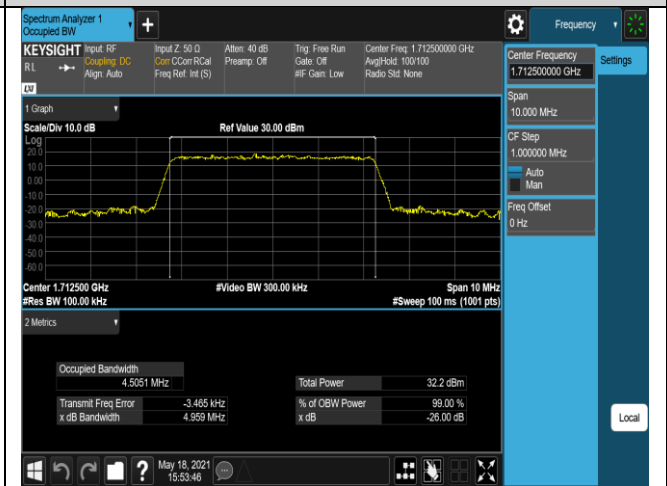

Band66-5MHz-16QAM-131997-25RB#0

Band66-5MHz-16QAM-132647-25RB#0