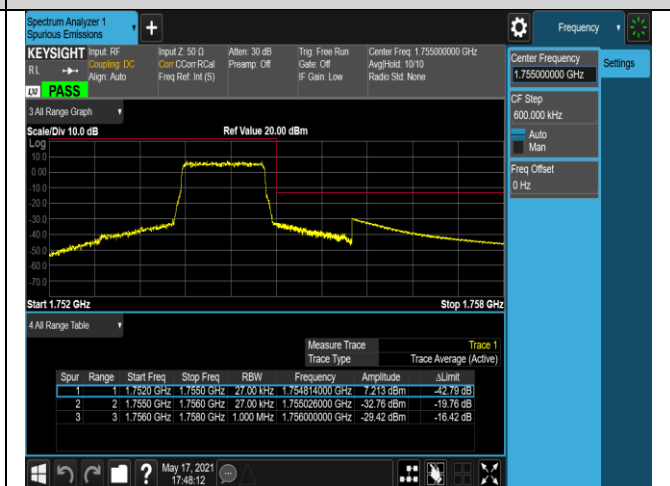

Band4-1.4MHz-16QAM-20393-6RB#0

Band4-20MHz-QPSK-20050-1RB#99