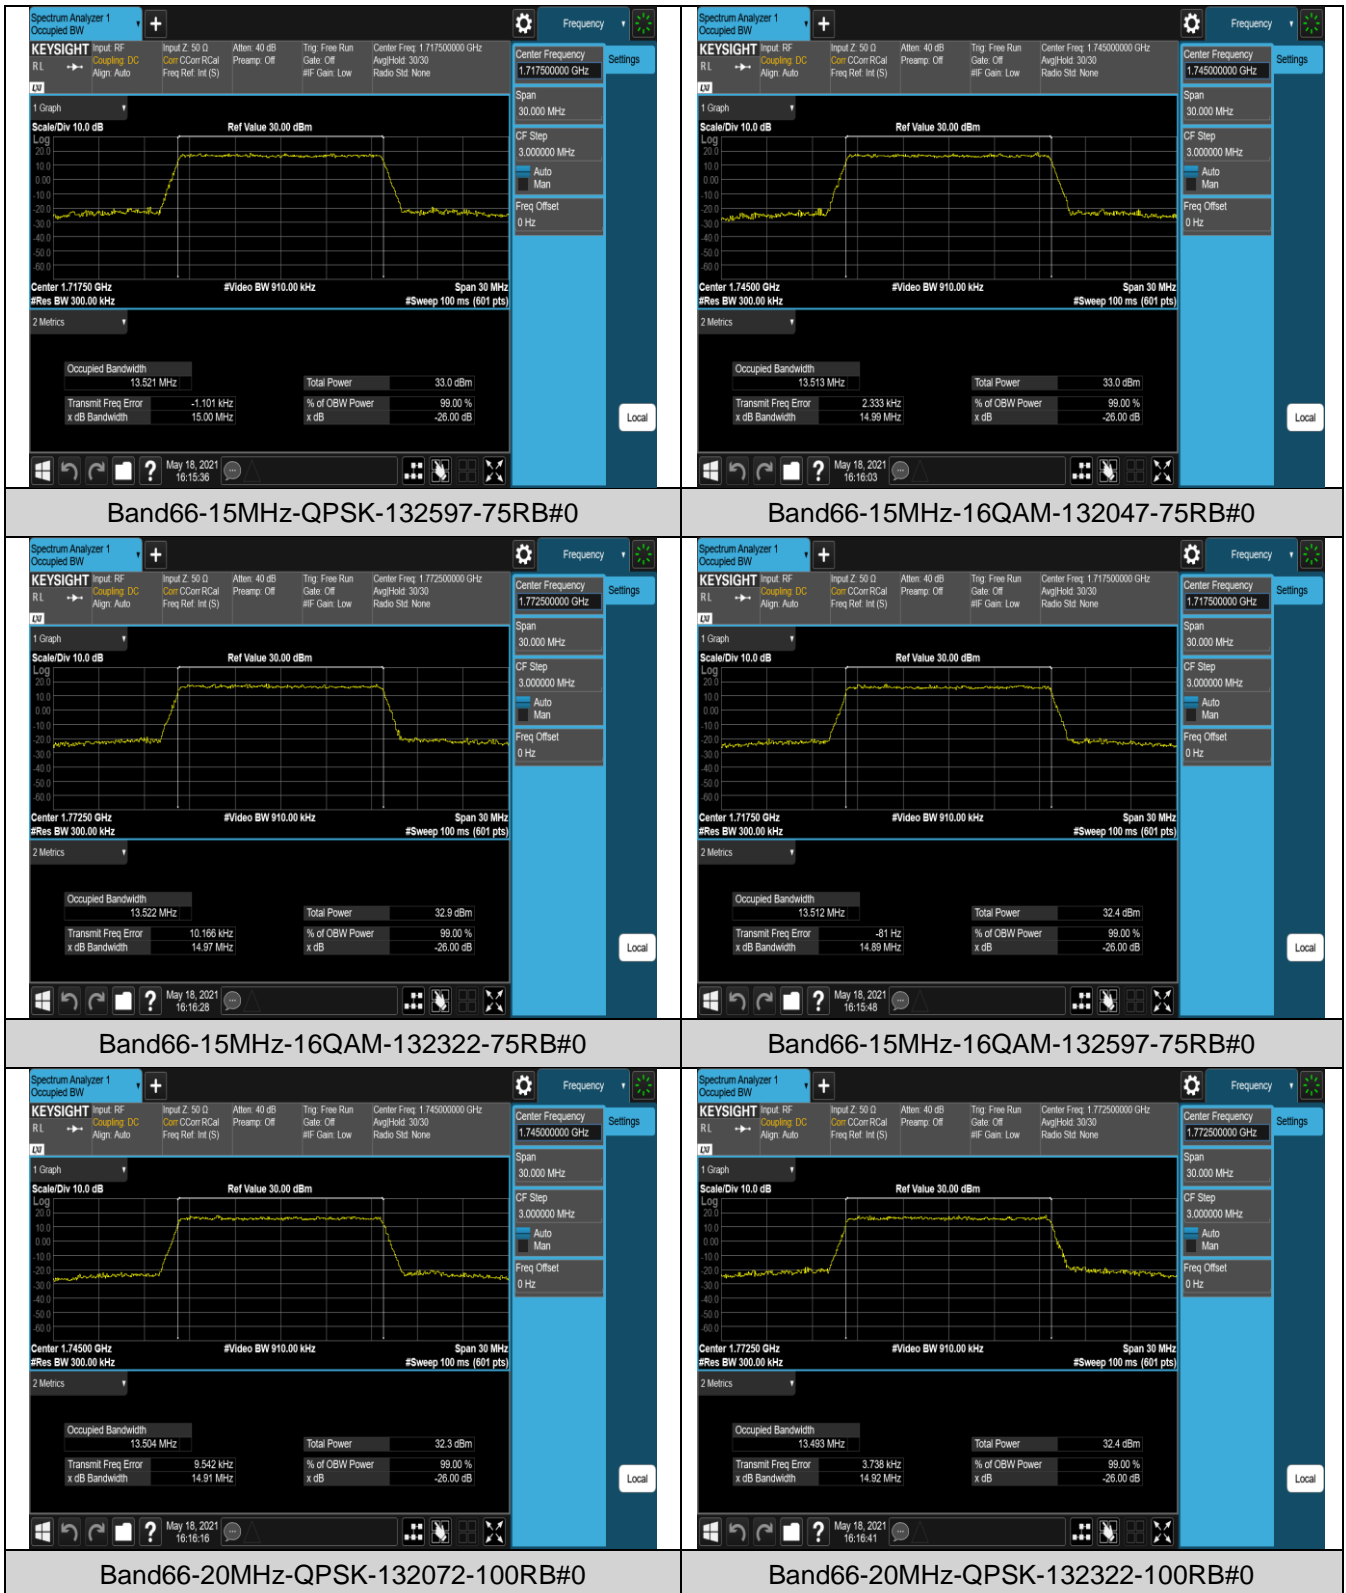

Band66-10MHz-16QAM-132622-50RB#0

Band66-15MHz-QPSK-132047-75RB#0

Band66-15MHz-QPSK-132322-75RB#0

Appendix D: Band Edge

Test Result (worst case)

Band	Bandwidth	Modulation	Channel	RB Config.	Result (dBm)	Verdict
Band2	1.4MHz	QPSK	18607	1RB#0	-30.25,-27.13	PASS
Band2	1.4MHz	QPSK	18607	1RB#5	-27.42,-33.75	PASS
Band2	1.4MHz	QPSK	18607	6RB#0	-31.18,-34.47	PASS
Band2	1.4MHz	QPSK	19193	1RB#0	-34.66,-27.80	PASS
Band2	1.4MHz	QPSK	19193	1RB#5	-25.89,-26.27	PASS
Band2	1.4MHz	QPSK	19193	6RB#0	-29.74,-30.81	PASS
Band2	1.4MHz	16QAM	18607	1RB#0	-30.01,-25.52	PASS
Band2	1.4MHz	16QAM	18607	1RB#5	-28.38,-33.12	PASS
Band2	1.4MHz	16QAM	18607	6RB#0	-31.49,-34.72	PASS
Band2	1.4MHz	16QAM	19193	1RB#0	-34.81,-29.67	PASS
Band2	1.4MHz	16QAM	19193	1RB#5	-26.62,-27.76	PASS
Band2	1.4MHz	16QAM	19193	6RB#0	-30.69,-31.53	PASS
Band2	20MHz	QPSK	18700	1RB#0	-41.14,-38.26	PASS
Band2	20MHz	QPSK	18700	1RB#99	-28.84,-50.75	PASS
Band2	20MHz	QPSK	18700	100RB#0	-36.96,-38.78	PASS
Band2	20MHz	QPSK	19100	1RB#0	-51.55,-49.91	PASS
Band2	20MHz	QPSK	19100	1RB#99	-38.46,-43.03	PASS
Band2	20MHz	QPSK	19100	100RB#0	-34.01,-31.89	PASS
Band2	20MHz	16QAM	18700	1RB#0	-41.82,-39.86	PASS
Band2	20MHz	16QAM	18700	1RB#99	-32.85,-51.79	PASS
Band2	20MHz	16QAM	18700	100RB#0	-37.32,-38.91	PASS
Band2	20MHz	16QAM	19100	1RB#0	-51.95,-50.26	PASS
Band2	20MHz	16QAM	19100	1RB#99	-39.72,-43.93	PASS
Band2	20MHz	16QAM	19100	100RB#0	-36.21,-34.54	PASS
Band4	1.4MHz	QPSK	19957	1RB#0	-31.06,-24.36	PASS
Band4	1.4MHz	QPSK	19957	1RB#5	-27.53,-32.76	PASS
Band4	1.4MHz	QPSK	19957	6RB#0	-27.18,-32.24	PASS
Band4	1.4MHz	QPSK	20393	1RB#0	-33.66,-28.28	PASS
Band4	1.4MHz	QPSK	20393	1RB#5	-25.74,-30.35	PASS
Band4	1.4MHz	QPSK	20393	6RB#0	-32.49,-28.52	PASS
Band4	1.4MHz	16QAM	19957	1RB#0	-30.06,-23.44	PASS
Band4	1.4MHz	16QAM	19957	1RB#5	-28.35,-33.77	PASS