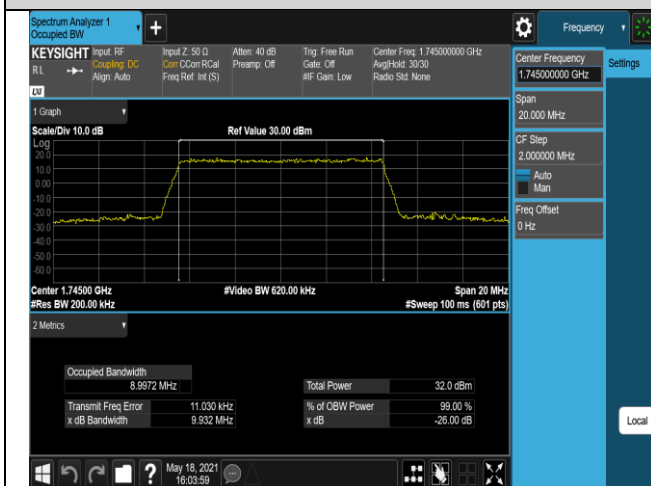

Band66-10MHz-16QAM-132622-50RB#0

Band66-15MHz-QPSK-132047-75RB#0

Band66-15MHz-QPSK-132322-75RB#0

Appendix D: Band Edge

Test Result (worst case)

Band	Bandwidth	Modulation	Channel	RB Config.	Result (dBm)	Verdict
Band2	1.4MHz	QPSK	18607	1RB#0	-30.25,-27.13	PASS
Band2	1.4MHz	QPSK	18607	1RB#5	-27.42,-33.75	PASS
Band2	1.4MHz	QPSK	18607	6RB#0	-31.18,-34.47	PASS
Band2	1.4MHz	QPSK	19193	1RB#0	-34.66,-27.80	PASS
Band2	1.4MHz	QPSK	19193	1RB#5	-25.89,-26.27	PASS
Band2	1.4MHz	QPSK	19193	6RB#0	-29.74,-30.81	PASS
Band2	1.4MHz	16QAM	18607	1RB#0	-30.01,-25.52	PASS
Band2	1.4MHz	16QAM	18607	1RB#5	-28.38,-33.12	PASS
Band2	1.4MHz	16QAM	18607	6RB#0	-31.49,-34.72	PASS
Band2	1.4MHz	16QAM	19193	1RB#0	-34.81,-29.67	PASS
Band2	1.4MHz	16QAM	19193	1RB#5	-26.62,-27.76	PASS
Band2	1.4MHz	16QAM	19193	6RB#0	-30.69,-31.53	PASS
Band2	20MHz	QPSK	18700	1RB#0	-41.14,-38.26	PASS
Band2	20MHz	QPSK	18700	1RB#99	-28.84,-50.75	PASS
Band2	20MHz	QPSK	18700	100RB#0	-36.96,-38.78	PASS
Band2	20MHz	QPSK	19100	1RB#0	-51.55,-49.91	PASS
Band2	20MHz	QPSK	19100	1RB#99	-38.46,-43.03	PASS
Band2	20MHz	QPSK	19100	100RB#0	-34.01,-31.89	PASS
Band2	20MHz	16QAM	18700	1RB#0	-41.82,-39.86	PASS
Band2	20MHz	16QAM	18700	1RB#99	-32.85,-51.79	PASS
Band2	20MHz	16QAM	18700	100RB#0	-37.32,-38.91	PASS
Band2	20MHz	16QAM	19100	1RB#0	-51.95,-50.26	PASS
Band2	20MHz	16QAM	19100	1RB#99	-39.72,-43.93	PASS
Band2	20MHz	16QAM	19100	100RB#0	-36.21,-34.54	PASS
Band4	1.4MHz	QPSK	19957	1RB#0	-31.06,-24.36	PASS
Band4	1.4MHz	QPSK	19957	1RB#5	-27.53,-32.76	PASS
Band4	1.4MHz	QPSK	19957	6RB#0	-27.18,-32.24	PASS
Band4	1.4MHz	QPSK	20393	1RB#0	-33.66,-28.28	PASS
Band4	1.4MHz	QPSK	20393	1RB#5	-25.74,-30.35	PASS
Band4	1.4MHz	QPSK	20393	6RB#0	-32.49,-28.52	PASS
Band4	1.4MHz	16QAM	19957	1RB#0	-30.06,-23.44	PASS
Band4	1.4MHz	16QAM	19957	1RB#5	-28.35,-33.77	PASS