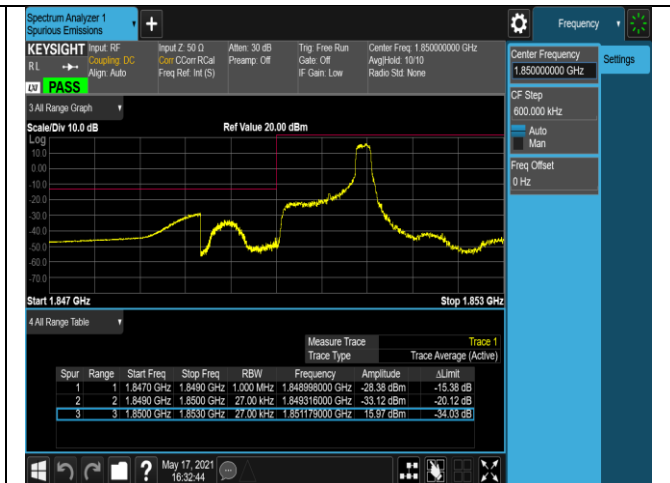

Band2-1.4MHz-16QAM-19193-1RB#0