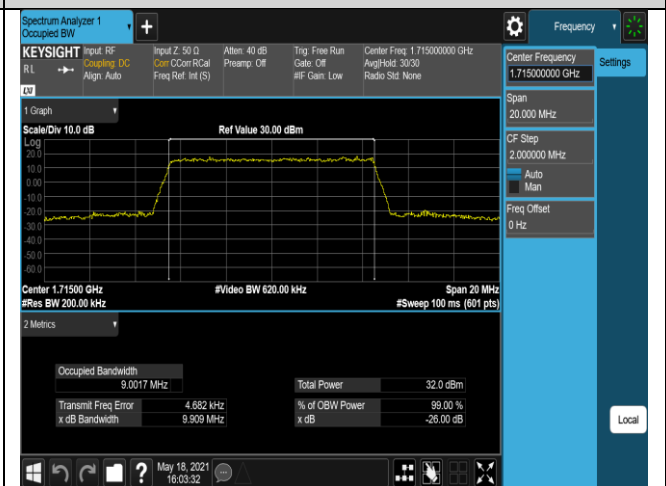

Band66-10MHz-16QAM-132622-50RB#0

Band66-15MHz-QPSK-132047-75RB#0

Band66-15MHz-QPSK-132322-75RB#0

Appendix D: Band Edge

Test Result (worst case)

Band	Bandwidth	Modulation	Channel	RB Config.	Result (dBm)	Verdict
Band2	1.4MHz	QPSK	18607	1RB#0	-30.25,-27.13	PASS
Band2	1.4MHz	QPSK	18607	1RB#5	-27.42,-33.75	PASS
Band2	1.4MHz	QPSK	18607	6RB#0	-31.18,-34.47	PASS
Band2	1.4MHz	QPSK	19193	1RB#0	-34.66,-27.80	PASS
Band2	1.4MHz	QPSK	19193	1RB#5	-25.89,-26.27	PASS
Band2	1.4MHz	QPSK	19193	6RB#0	-29.74,-30.81	PASS
Band2	1.4MHz	16QAM	18607	1RB#0	-30.01,-25.52	PASS
Band2	1.4MHz	16QAM	18607	1RB#5	-28.38,-33.12	PASS
Band2	1.4MHz	16QAM	18607	6RB#0	-31.49,-34.72	PASS
Band2	1.4MHz	16QAM	19193	1RB#0	-34.81,-29.67	PASS
Band2	1.4MHz	16QAM	19193	1RB#5	-26.62,-27.76	PASS
Band2	1.4MHz	16QAM	19193	6RB#0	-30.69,-31.53	PASS
Band2	20MHz	QPSK	18700	1RB#0	-41.14,-38.26	PASS
Band2	20MHz	QPSK	18700	1RB#99	-28.84,-50.75	PASS
Band2	20MHz	QPSK	18700	100RB#0	-36.96,-38.78	PASS
Band2	20MHz	QPSK	19100	1RB#0	-51.55,-49.91	PASS
Band2	20MHz	QPSK	19100	1RB#99	-38.46,-43.03	PASS
Band2	20MHz	QPSK	19100	100RB#0	-34.01,-31.89	PASS
Band2	20MHz	16QAM	18700	1RB#0	-41.82,-39.86	PASS
Band2	20MHz	16QAM	18700	1RB#99	-32.85,-51.79	PASS
Band2	20MHz	16QAM	18700	100RB#0	-37.32,-38.91	PASS
Band2	20MHz	16QAM	19100	1RB#0	-51.95,-50.26	PASS
Band2	20MHz	16QAM	19100	1RB#99	-39.72,-43.93	PASS
Band2	20MHz	16QAM	19100	100RB#0	-36.21,-34.54	PASS
Band4	1.4MHz	QPSK	19957	1RB#0	-31.06,-24.36	PASS
Band4	1.4MHz	QPSK	19957	1RB#5	-27.53,-32.76	PASS
Band4	1.4MHz	QPSK	19957	6RB#0	-27.18,-32.24	PASS
Band4	1.4MHz	QPSK	20393	1RB#0	-33.66,-28.28	PASS
Band4	1.4MHz	QPSK	20393	1RB#5	-25.74,-30.35	PASS
Band4	1.4MHz	QPSK	20393	6RB#0	-32.49,-28.52	PASS
Band4	1.4MHz	16QAM	19957	1RB#0	-30.06,-23.44	PASS
Band4	1.4MHz	16QAM	19957	1RB#5	-28.35,-33.77	PASS