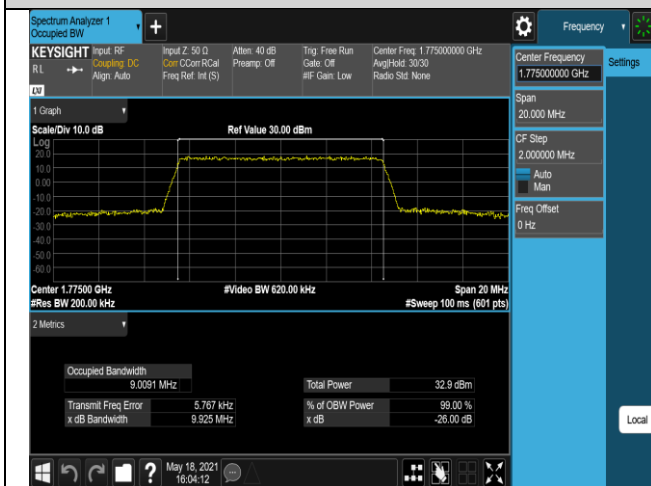

Band66-10MHz-QPSK-132622-50RB#0

Band66-10MHz-16QAM-132322-50RB#0