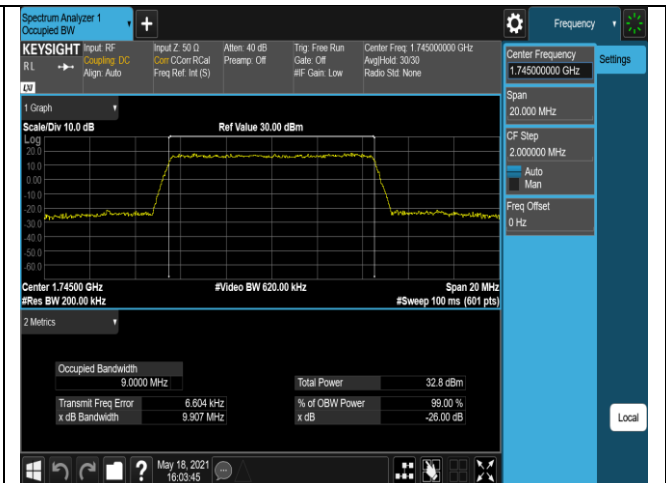

Band66-10MHz-QPSK-132322-50RB#0

Band66-10MHz-16QAM-132022-50RB#0