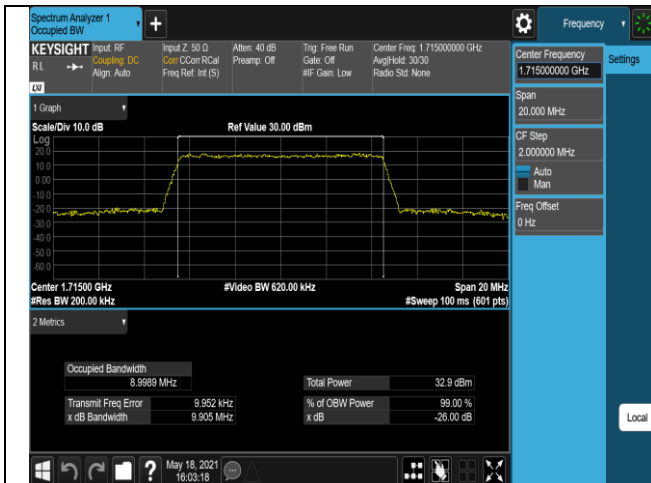

Band66-10MHz-QPSK-132022-50RB#0

Band66-10MHz-QPSK-132622-50RB#0