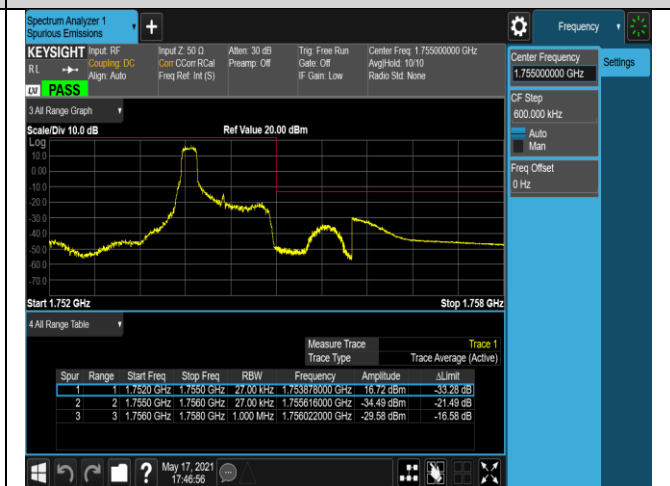

Band4-1.4MHz-QPSK-20393-6RB#0

Band4-1.4MHz-16QAM-19957-1RB#0

Band4-1.4MHz-16QAM-19957-1RB#5

Band4-1.4MHz-16QAM-19957-6RB#0

Band4-1.4MHz-16QAM-20393-1RB#0

Band4-1.4MHz-16QAM-20393-1RB#5

Band4-1.4MHz-16QAM-20393-6RB#0