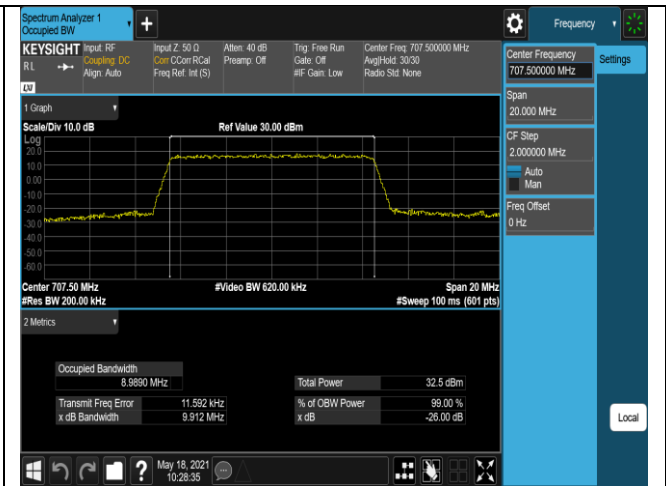

Band12-5MHz-QPSK-23155-25RB#0

Band12-5MHz-16QAM-23035-25RB#0

Band12-5MHz-16QAM-23095-25RB#0

Band12-5MHz-16QAM-23155-25RB#0

Band12-10MHz-QPSK-23060-50RB#0

Band12-10MHz-QPSK-23095-50RB#0

Band12-10MHz-QPSK-23130-50RB#0