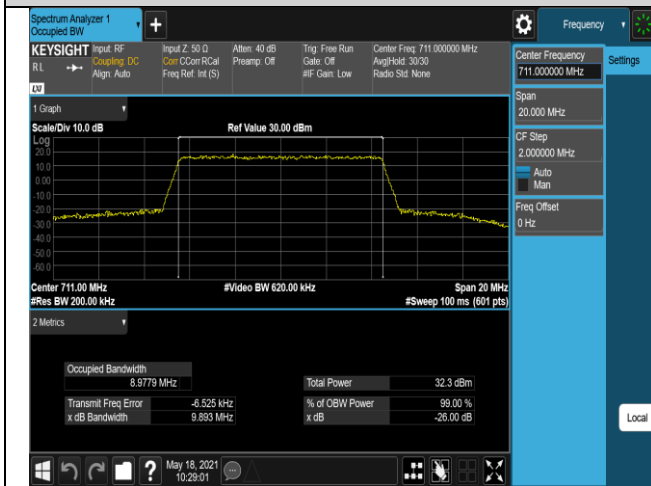

Band12-10MHz-QPSK-23130-50RB#0

Band12-10MHz-16QAM-23095-50RB#0