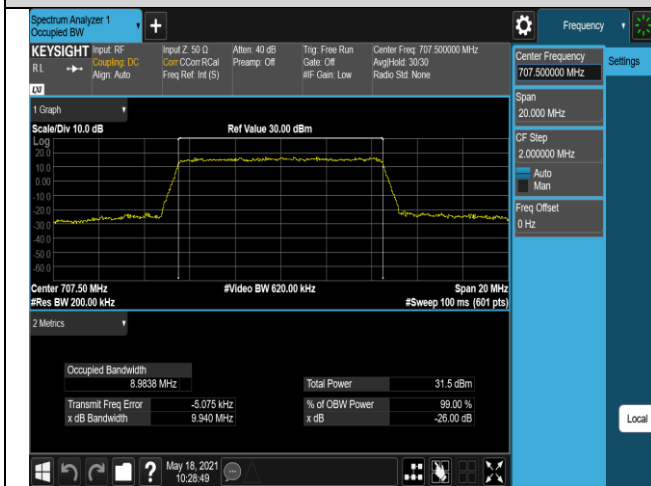

Band12-10MHz-16QAM-23095-50RB#0

Band17-5MHz-QPSK-23755-25RB#0