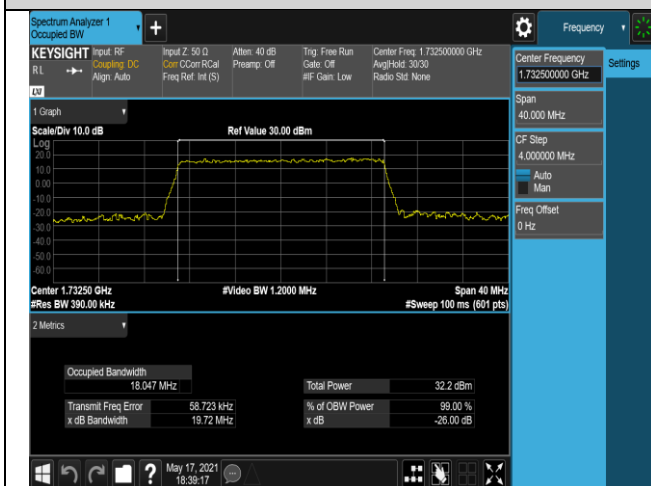

Band4-15MHz-QPSK-20325-75RB#0

Band4-15MHz-16QAM-20025-75RB#0

Band4-15MHz-16QAM-20175-75RB#0

Band4-15MHz-16QAM-20325-75RB#0

Band4-20MHz-QPSK-20050-100RB#0

Band4-20MHz-QPSK-20175-100RB#0

Band4-20MHz-QPSK-20300-100RB#0

Band4-20MHz-16QAM-20050-100RB#0

Band4-20MHz-16QAM-20175-100RB#0

Band4-20MHz-16QAM-20300-100RB#0

Band5-1.4MHz-QPSK-20407-6RB#0

Band5-1.4MHz-QPSK-20525-6RB#0

Band5-3MHz-QPSK-20635-15RB#0

Band5-3MHz-16QAM-20415-15RB#0