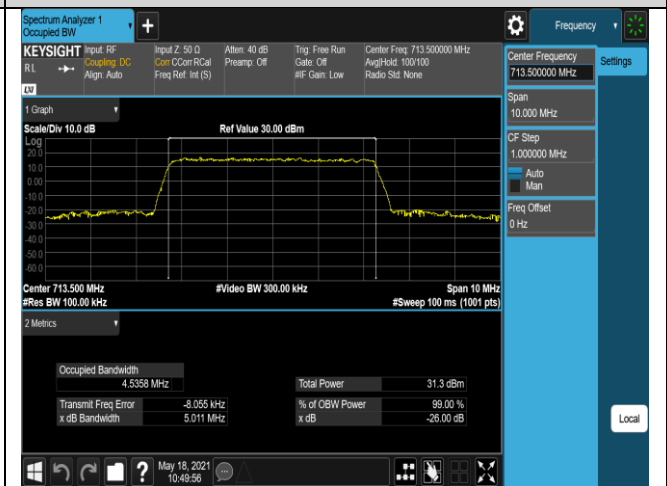

Band17-5MHz-16QAM-23825-25RB#0

Band17-10MHz-QPSK-23790-50RB#0