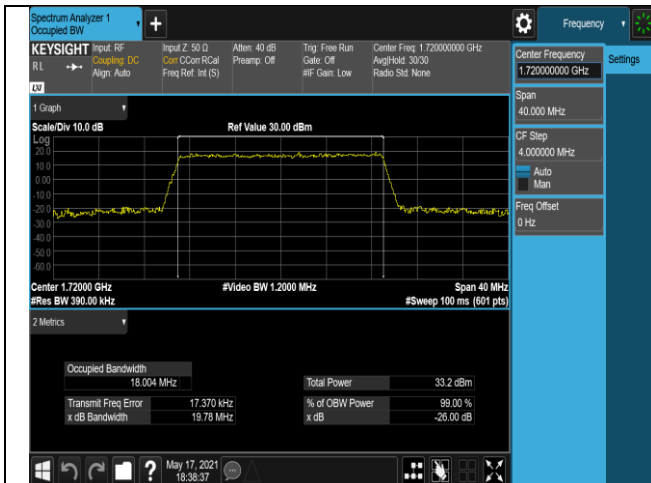

Band4-15MHz-QPSK-20325-75RB#0

Band4-15MHz-16QAM-20025-75RB#0

Band4-15MHz-16QAM-20175-75RB#0

Band4-15MHz-16QAM-20325-75RB#0

Band4-20MHz-QPSK-20050-100RB#0

Band4-20MHz-QPSK-20175-100RB#0

Band4-20MHz-QPSK-20300-100RB#0

Band4-20MHz-16QAM-20050-100RB#0

Band4-20MHz-16QAM-20175-100RB#0

Band4-20MHz-16QAM-20300-100RB#0

Band5-1.4MHz-QPSK-20407-6RB#0

Band5-1.4MHz-QPSK-20525-6RB#0

Band5-3MHz-QPSK-20635-15RB#0

Band5-3MHz-16QAM-20415-15RB#0