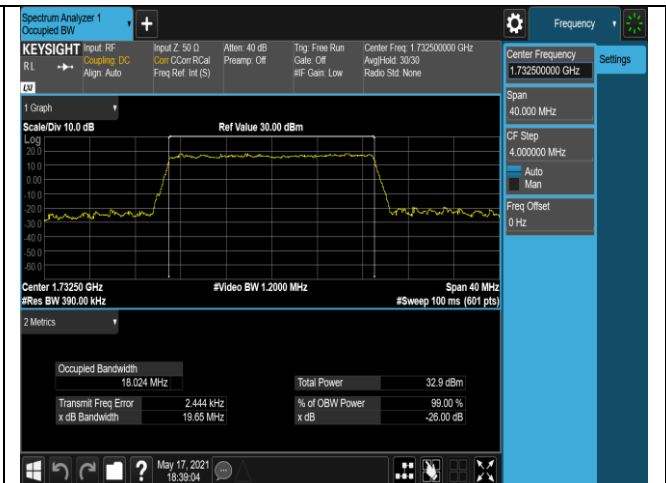

Band4-15MHz-QPSK-20325-75RB#0

Band4-15MHz-16QAM-20025-75RB#0

Band4-15MHz-16QAM-20175-75RB#0

Band4-15MHz-16QAM-20325-75RB#0

Band4-20MHz-QPSK-20050-100RB#0

Band4-20MHz-QPSK-20175-100RB#0

Band4-20MHz-QPSK-20300-100RB#0

Band4-20MHz-16QAM-20050-100RB#0

Band4-20MHz-16QAM-20175-100RB#0

Band4-20MHz-16QAM-20300-100RB#0

Band5-1.4MHz-QPSK-20407-6RB#0

Band5-1.4MHz-QPSK-20525-6RB#0

Band5-3MHz-QPSK-20635-15RB#0

Band5-3MHz-16QAM-20415-15RB#0