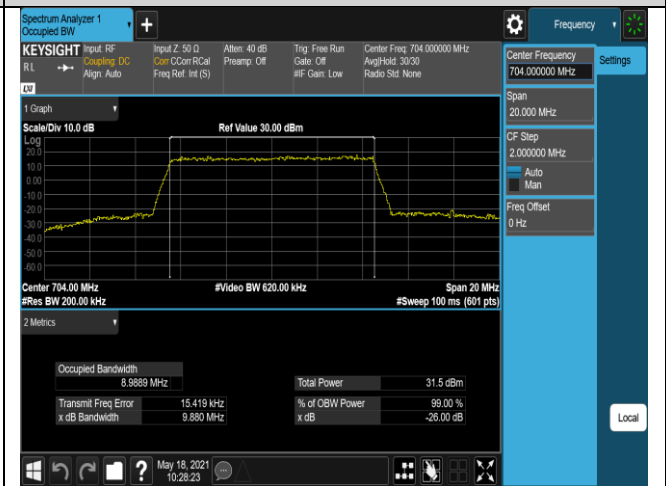

Band12-10MHz-16QAM-23060-50RB#0

Band12-10MHz-16QAM-23130-50RB#0