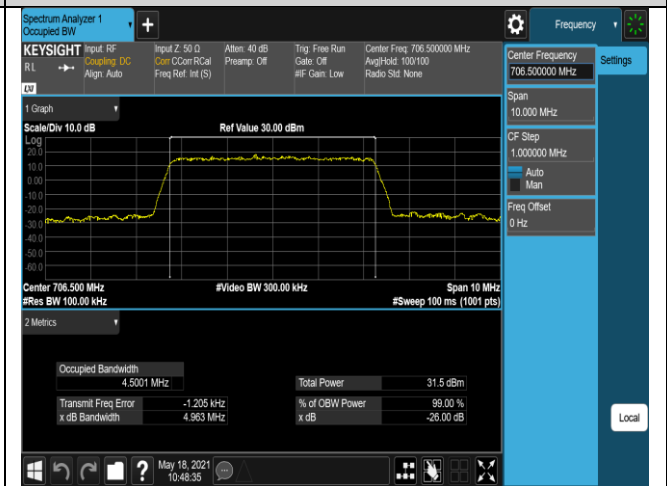

Band17-5MHz-16QAM-23755-25RB#0

Band17-5MHz-16QAM-23825-25RB#0