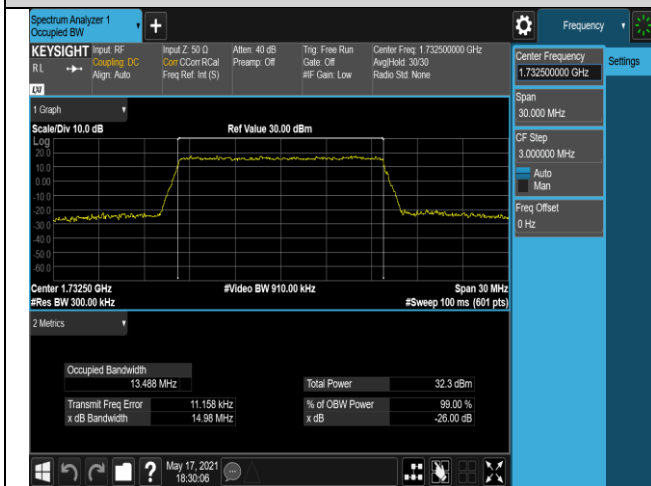

Band4-15MHz-QPSK-20325-75RB#0

Band4-15MHz-16QAM-20025-75RB#0

Band4-15MHz-16QAM-20175-75RB#0

Band4-15MHz-16QAM-20325-75RB#0

Band4-20MHz-QPSK-20050-100RB#0

Band4-20MHz-QPSK-20175-100RB#0

Band4-20MHz-QPSK-20300-100RB#0

Band4-20MHz-16QAM-20050-100RB#0

Band4-20MHz-16QAM-20175-100RB#0

Band4-20MHz-16QAM-20300-100RB#0

Band5-1.4MHz-QPSK-20407-6RB#0

Band5-1.4MHz-QPSK-20525-6RB#0

Band5-3MHz-QPSK-20635-15RB#0

Band5-3MHz-16QAM-20415-15RB#0