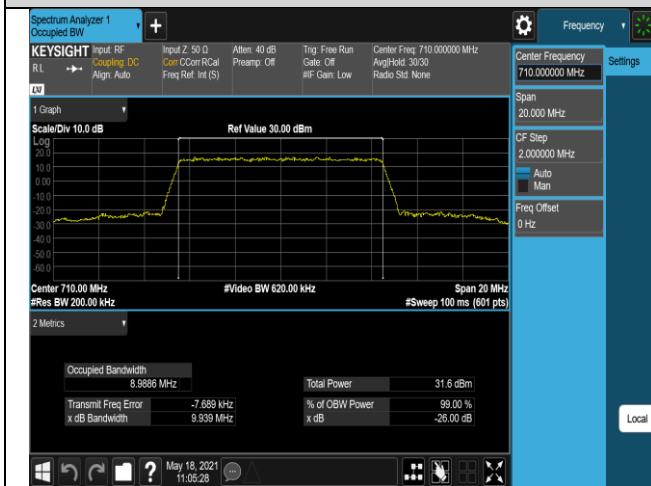

Band17-10MHz-16QAM-23790-50RB#0

Band66-1.4MHz-QPSK-131979-6RB#0