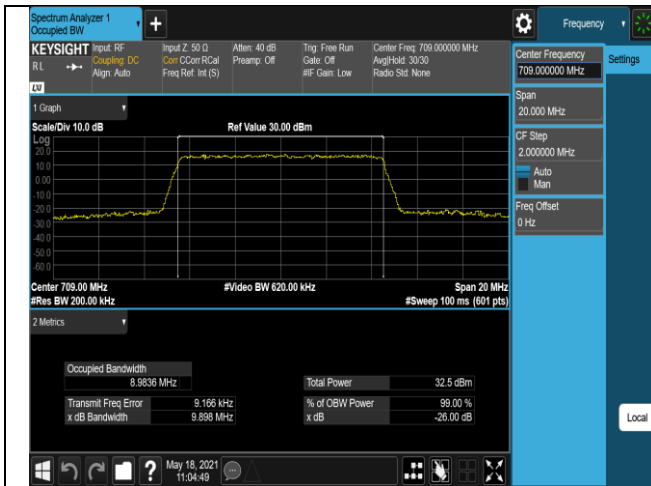

Band17-5MHz-16QAM-23790-25RB#0

Band17-5MHz-16QAM-23825-25RB#0

Band17-10MHz-QPSK-23780-50RB#0

Band17-10MHz-QPSK-23790-50RB#0

Band17-10MHz-QPSK-23800-50RB#0

Band17-10MHz-16QAM-23780-50RB#0

Band17-10MHz-16QAM-23790-50RB#0