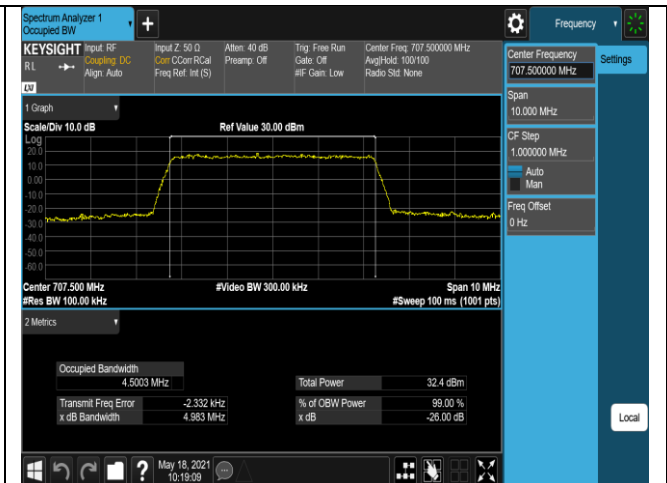

Band12-5MHz-QPSK-23095-25RB#0

Band12-5MHz-16QAM-23035-25RB#0