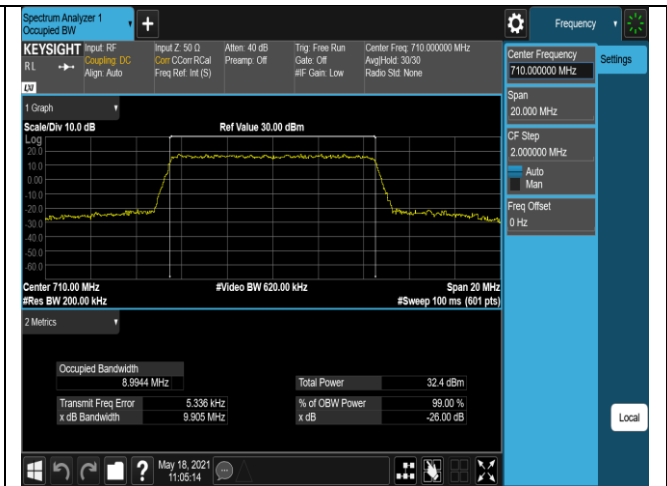

Band17-5MHz-16QAM-23790-25RB#0

Band17-5MHz-16QAM-23825-25RB#0

Band17-10MHz-QPSK-23780-50RB#0

Band17-10MHz-QPSK-23790-50RB#0

Band17-10MHz-QPSK-23800-50RB#0

Band17-10MHz-16QAM-23780-50RB#0

Band17-10MHz-16QAM-23790-50RB#0