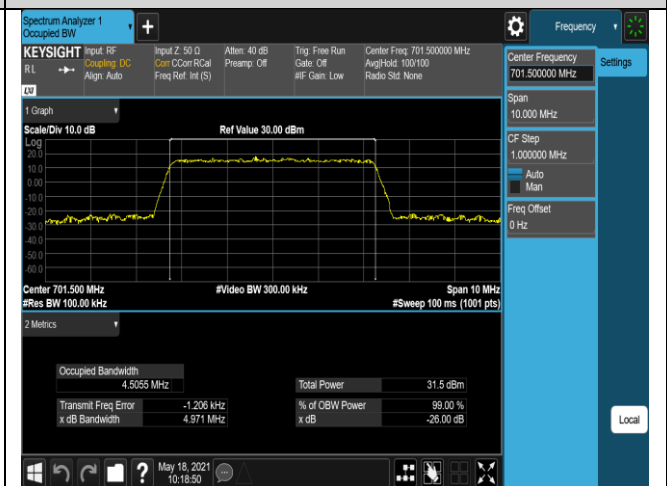

Band12-5MHz-16QAM-23035-25RB#0

Band12-5MHz-16QAM-23155-25RB#0