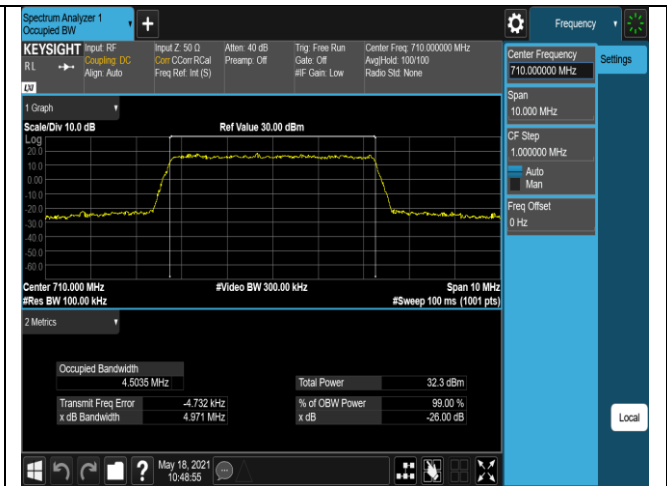

Band12-10MHz-16QAM-23060-50RB#0

Band12-10MHz-16QAM-23095-50RB#0

Band12-10MHz-16QAM-23130-50RB#0

Band17-5MHz-QPSK-23755-25RB#0

Band17-5MHz-QPSK-23790-25RB#0

Band17-5MHz-QPSK-23825-25RB#0

Band17-5MHz-16QAM-23755-25RB#0