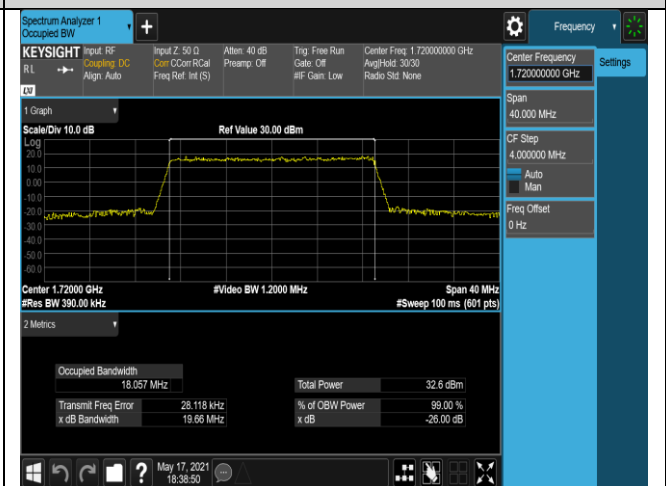

Band4-15MHz-QPSK-20325-75RB#0

Band4-15MHz-16QAM-20025-75RB#0

Band4-15MHz-16QAM-20175-75RB#0

Band4-15MHz-16QAM-20325-75RB#0

Band4-20MHz-QPSK-20050-100RB#0

Band4-20MHz-QPSK-20175-100RB#0

Band4-20MHz-QPSK-20300-100RB#0

Band4-20MHz-16QAM-20050-100RB#0

Band4-20MHz-16QAM-20175-100RB#0

Band4-20MHz-16QAM-20300-100RB#0

Band5-1.4MHz-QPSK-20407-6RB#0

Band5-1.4MHz-QPSK-20525-6RB#0

Band5-3MHz-QPSK-20635-15RB#0

Band5-3MHz-16QAM-20415-15RB#0