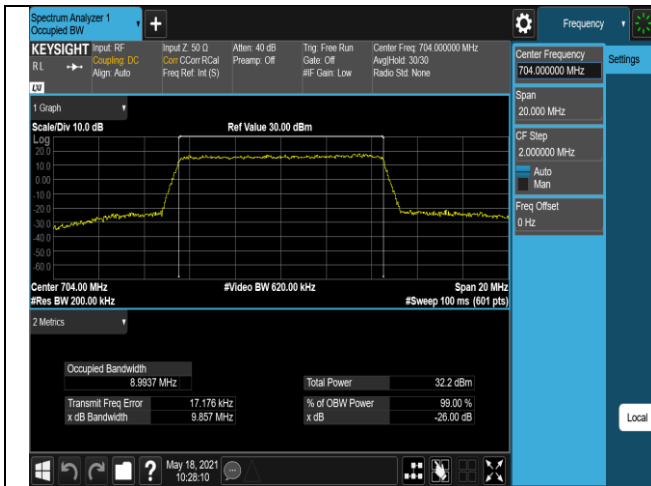

Band12-5MHz-QPSK-23155-25RB#0

Band12-5MHz-16QAM-23035-25RB#0

Band12-5MHz-16QAM-23095-25RB#0

Band12-5MHz-16QAM-23155-25RB#0

Band12-10MHz-QPSK-23060-50RB#0

Band12-10MHz-QPSK-23095-50RB#0

Band12-10MHz-QPSK-23130-50RB#0