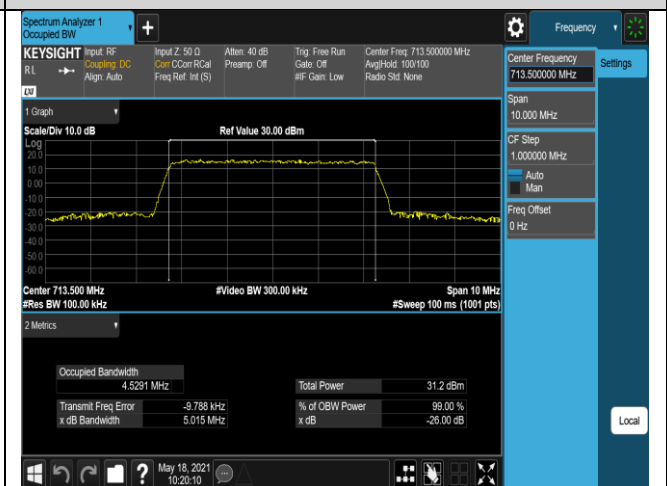

Band12-5MHz-QPSK-23155-25RB#0

Band12-5MHz-16QAM-23035-25RB#0

Band12-5MHz-16QAM-23095-25RB#0

Band12-5MHz-16QAM-23155-25RB#0

Band12-10MHz-QPSK-23060-50RB#0

Band12-10MHz-QPSK-23095-50RB#0

Band12-10MHz-QPSK-23130-50RB#0