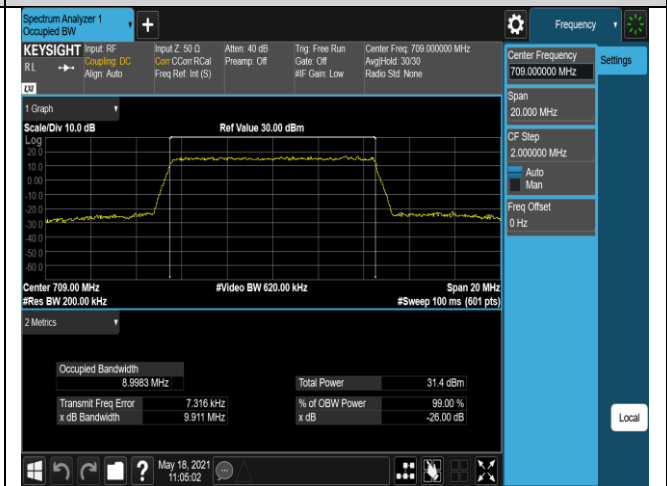

Band17-5MHz-16QAM-23790-25RB#0

Band17-5MHz-16QAM-23825-25RB#0

Band17-10MHz-QPSK-23780-50RB#0

Band17-10MHz-QPSK-23790-50RB#0

Band17-10MHz-QPSK-23800-50RB#0

Band17-10MHz-16QAM-23780-50RB#0

Band17-10MHz-16QAM-23790-50RB#0