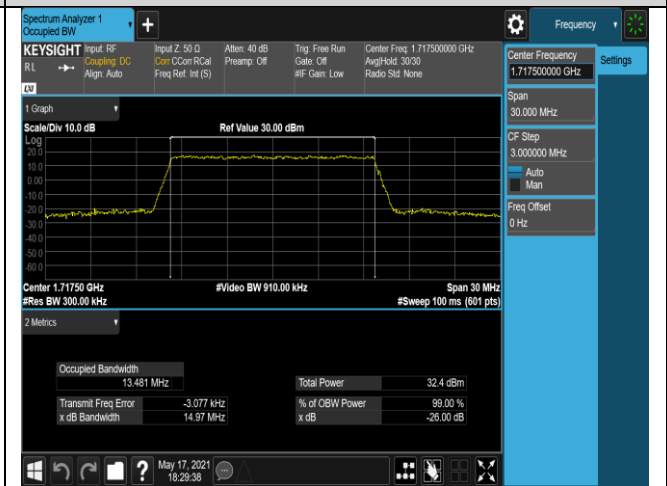

Band4-15MHz-QPSK-20325-75RB#0

Band4-15MHz-16QAM-20025-75RB#0

Band4-15MHz-16QAM-20175-75RB#0

Band4-15MHz-16QAM-20325-75RB#0

Band4-20MHz-QPSK-20050-100RB#0

Band4-20MHz-QPSK-20175-100RB#0

Band4-20MHz-QPSK-20300-100RB#0