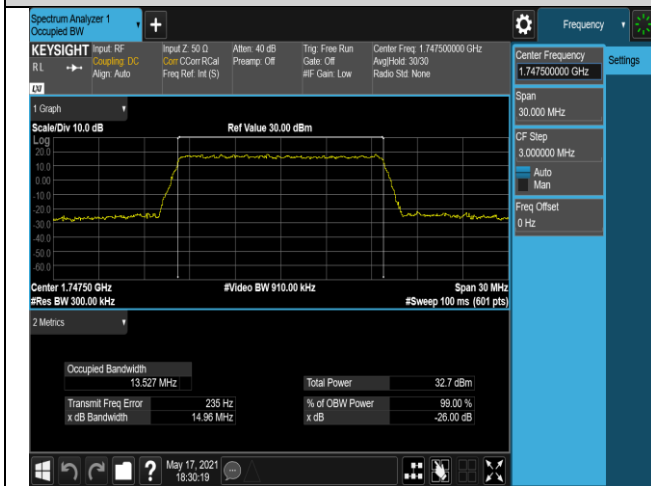

Band4-15MHz-QPSK-20325-75RB#0

Band4-15MHz-16QAM-20025-75RB#0

Band4-15MHz-16QAM-20175-75RB#0

Band4-15MHz-16QAM-20325-75RB#0

Band4-20MHz-QPSK-20050-100RB#0

Band4-20MHz-QPSK-20175-100RB#0

Band4-20MHz-QPSK-20300-100RB#0

Band4-20MHz-16QAM-20050-100RB#0

Band4-20MHz-16QAM-20175-100RB#0

Band4-20MHz-16QAM-20300-100RB#0

Band5-1.4MHz-QPSK-20407-6RB#0

Band5-1.4MHz-QPSK-20525-6RB#0

Band5-3MHz-QPSK-20635-15RB#0

Band5-3MHz-16QAM-20415-15RB#0