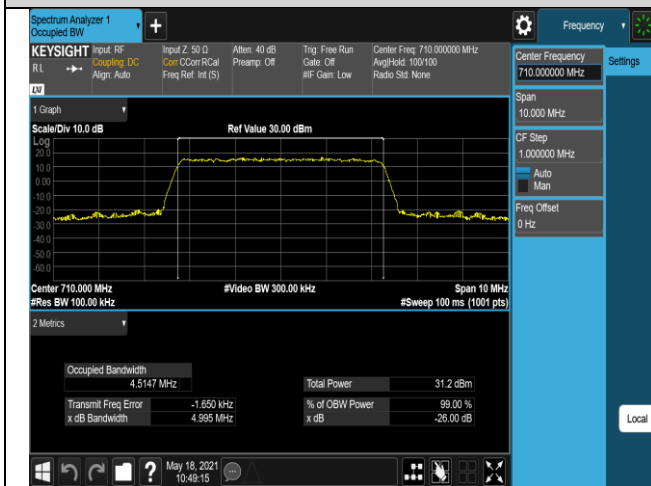

Band17-5MHz-16QAM-23790-25RB#0

Band17-10MHz-QPSK-23780-50RB#0