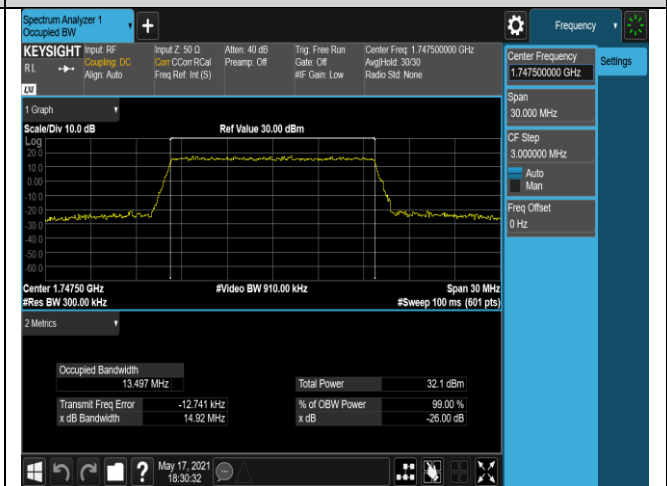

Band4-15MHz-QPSK-20325-75RB#0

Band4-15MHz-16QAM-20025-75RB#0

Band4-15MHz-16QAM-20175-75RB#0

Band4-15MHz-16QAM-20325-75RB#0

Band4-20MHz-QPSK-20050-100RB#0

Band4-20MHz-QPSK-20175-100RB#0

Band4-20MHz-QPSK-20300-100RB#0

Band4-20MHz-16QAM-20050-100RB#0

Band4-20MHz-16QAM-20175-100RB#0

Band4-20MHz-16QAM-20300-100RB#0

Band5-1.4MHz-QPSK-20407-6RB#0

Band5-1.4MHz-QPSK-20525-6RB#0

Band5-3MHz-QPSK-20635-15RB#0

Band5-3MHz-16QAM-20415-15RB#0