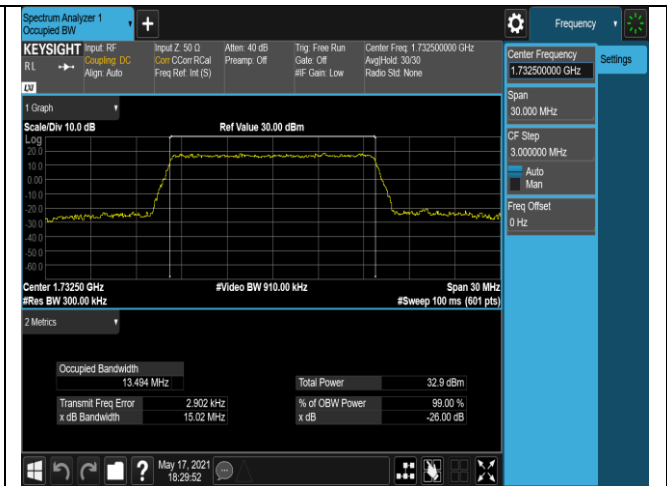

Band4-15MHz-QPSK-20325-75RB#0

Band4-15MHz-16QAM-20025-75RB#0

Band4-15MHz-16QAM-20175-75RB#0

Band4-15MHz-16QAM-20325-75RB#0

Band4-20MHz-QPSK-20050-100RB#0

Band4-20MHz-QPSK-20175-100RB#0

Band4-20MHz-QPSK-20300-100RB#0

Band4-20MHz-16QAM-20050-100RB#0

Band4-20MHz-16QAM-20175-100RB#0

Band4-20MHz-16QAM-20300-100RB#0

Band5-1.4MHz-QPSK-20407-6RB#0

Band5-1.4MHz-QPSK-20525-6RB#0

Band5-3MHz-QPSK-20635-15RB#0

Band5-3MHz-16QAM-20415-15RB#0