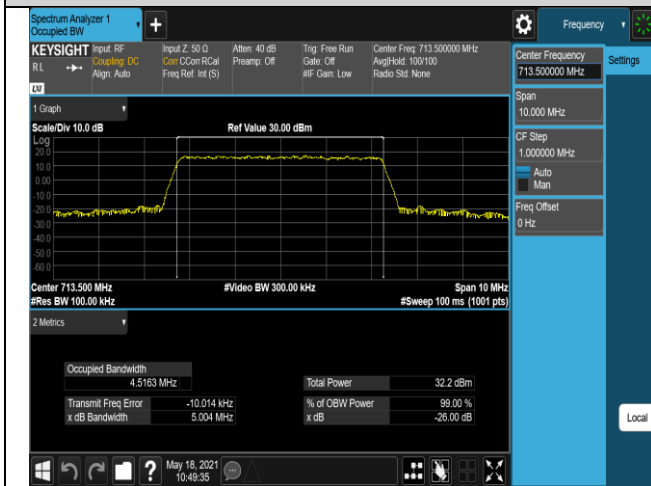

Band12-10MHz-16QAM-23060-50RB#0

Band12-10MHz-16QAM-23095-50RB#0

Band12-10MHz-16QAM-23130-50RB#0

Band17-5MHz-QPSK-23755-25RB#0

Band17-5MHz-QPSK-23790-25RB#0

Band17-5MHz-QPSK-23825-25RB#0

Band17-5MHz-16QAM-23755-25RB#0