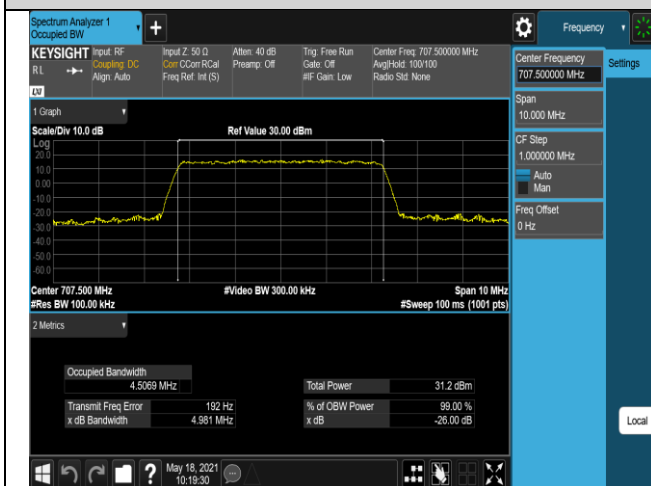

Band12-5MHz-QPSK-23155-25RB#0

Band12-5MHz-16QAM-23035-25RB#0

Band12-5MHz-16QAM-23095-25RB#0

Band12-5MHz-16QAM-23155-25RB#0

Band12-10MHz-QPSK-23060-50RB#0

Band12-10MHz-QPSK-23095-50RB#0

Band12-10MHz-QPSK-23130-50RB#0