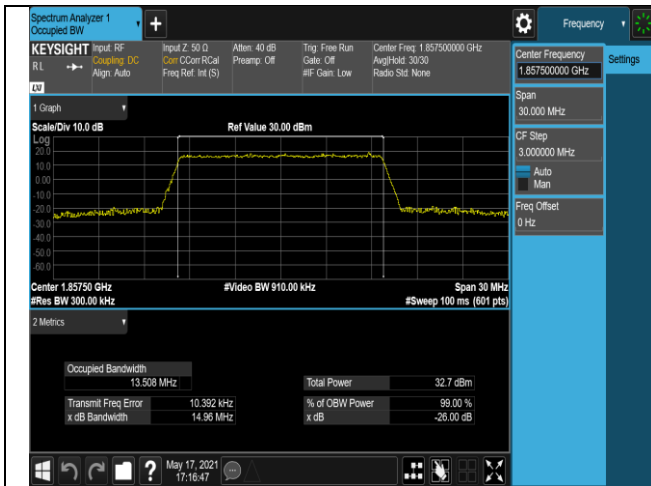

Band2-10MHz-16QAM-18650-50RB#0

Band2-10MHz-16QAM-18900-50RB#0

Band2-10MHz-16QAM-19150-50RB#0

Band2-15MHz-QPSK-18675-75RB#0

Band2-15MHz-QPSK-18900-75RB#0

Band2-15MHz-QPSK-19125-75RB#0

Band2-15MHz-16QAM-18675-75RB#0