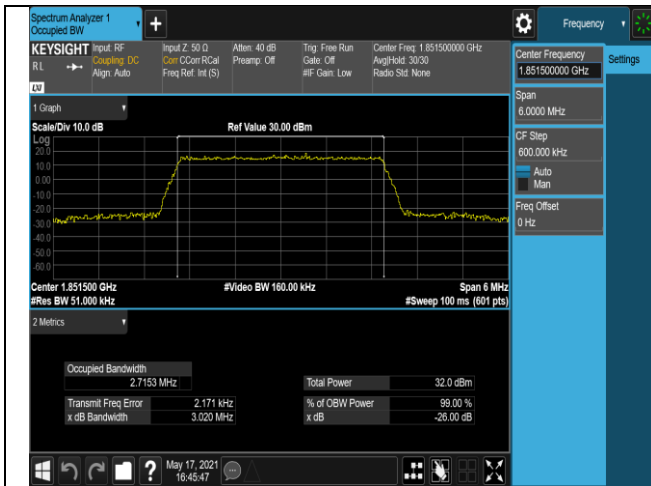

Band2-3MHz-QPSK-19185-15RB#0