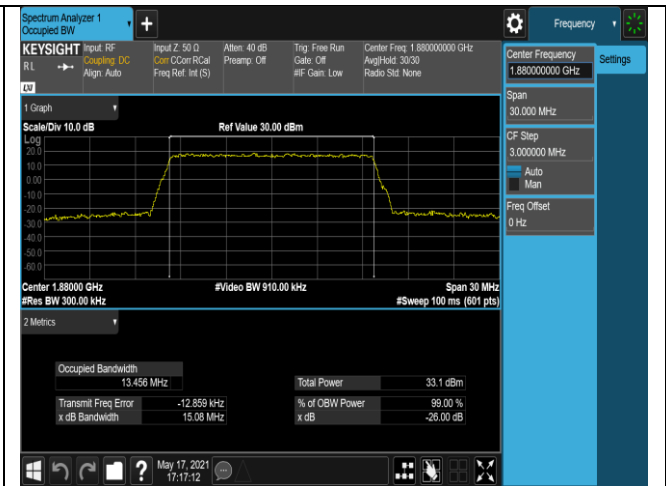

Band2-10MHz-16QAM-18650-50RB#0

Band2-10MHz-16QAM-18900-50RB#0

Band2-10MHz-16QAM-19150-50RB#0

Band2-15MHz-QPSK-18675-75RB#0

Band2-15MHz-QPSK-18900-75RB#0

Band2-15MHz-QPSK-19125-75RB#0

Band2-15MHz-16QAM-18675-75RB#0