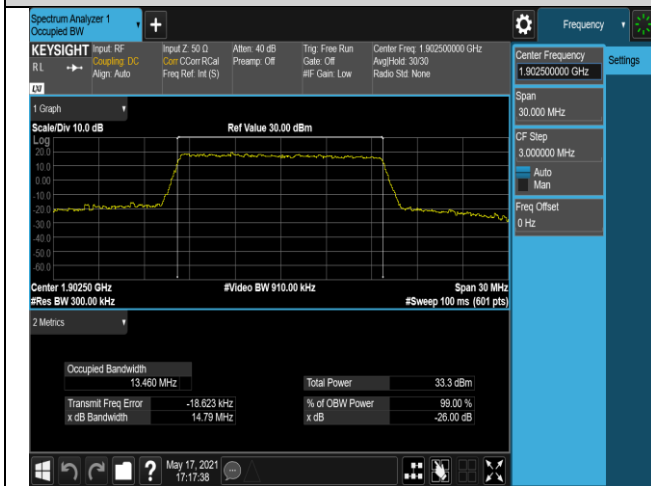

Band2-10MHz-16QAM-18650-50RB#0

Band2-10MHz-16QAM-18900-50RB#0

Band2-10MHz-16QAM-19150-50RB#0

Band2-15MHz-QPSK-18675-75RB#0

Band2-15MHz-QPSK-18900-75RB#0

Band2-15MHz-QPSK-19125-75RB#0

Band2-15MHz-16QAM-18675-75RB#0