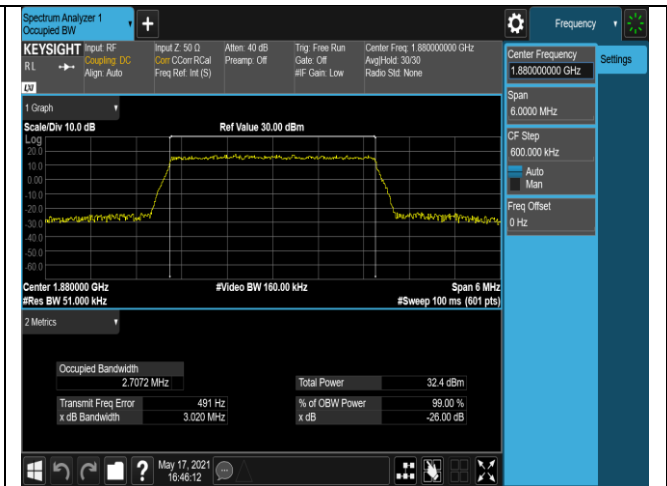

Band2-3MHz-16QAM-18615-15RB#0