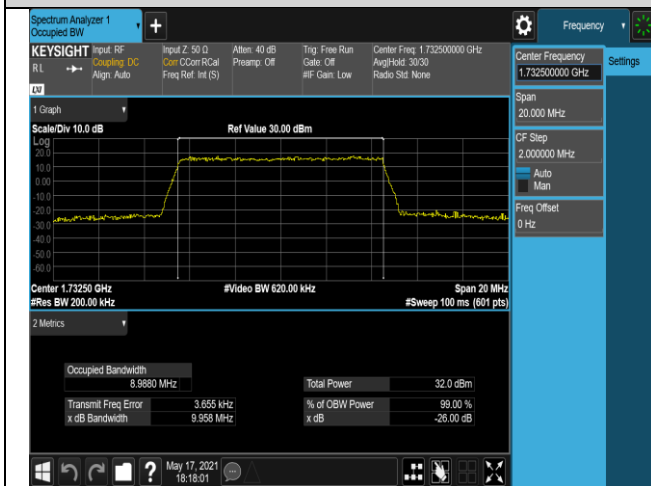

Band4-10MHz-QPSK-20350-50RB#0

Band4-10MHz-16QAM-20000-50RB#0

Band4-10MHz-16QAM-20175-50RB#0

Band4-10MHz-16QAM-20350-50RB#0

Band4-15MHz-QPSK-20025-75RB#0

Band4-15MHz-QPSK-20175-75RB#0