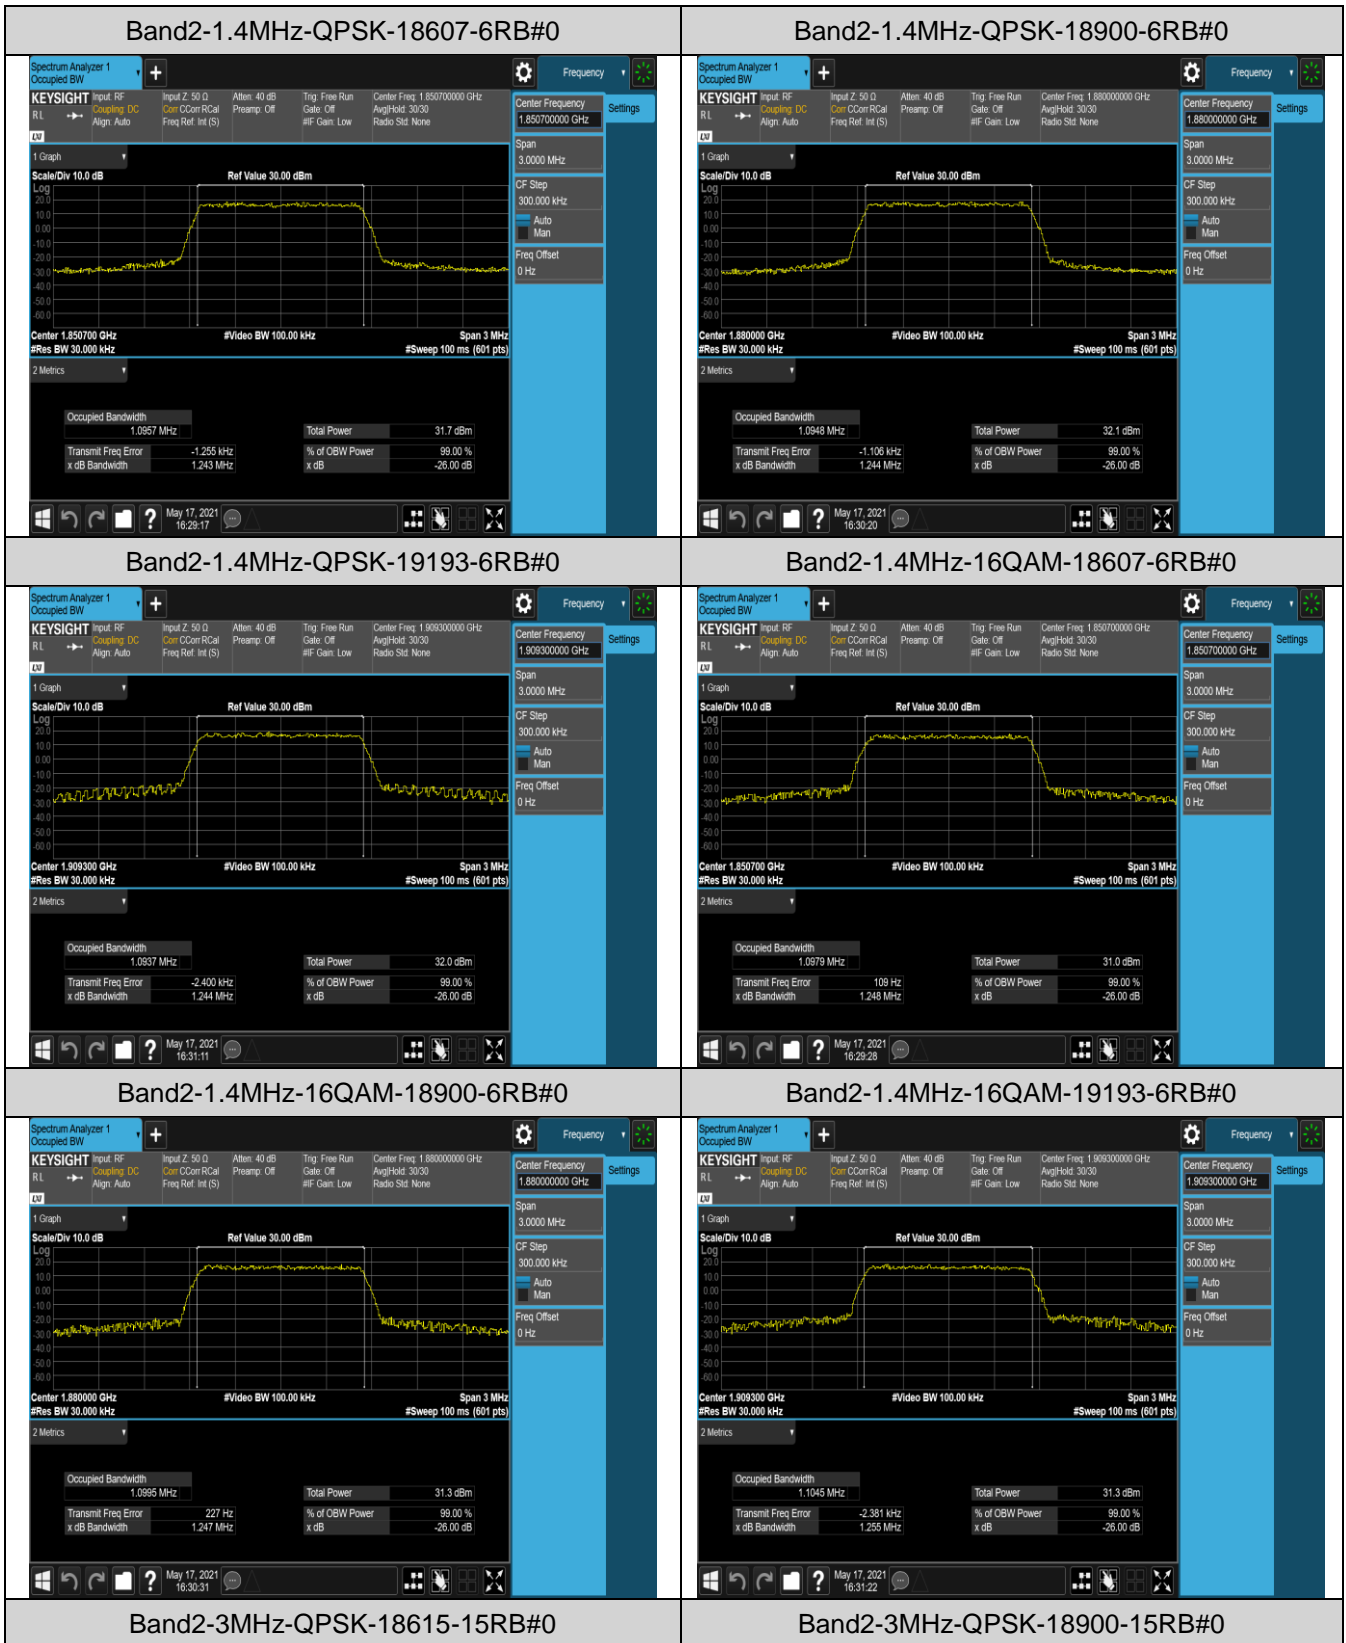

Test Graphs