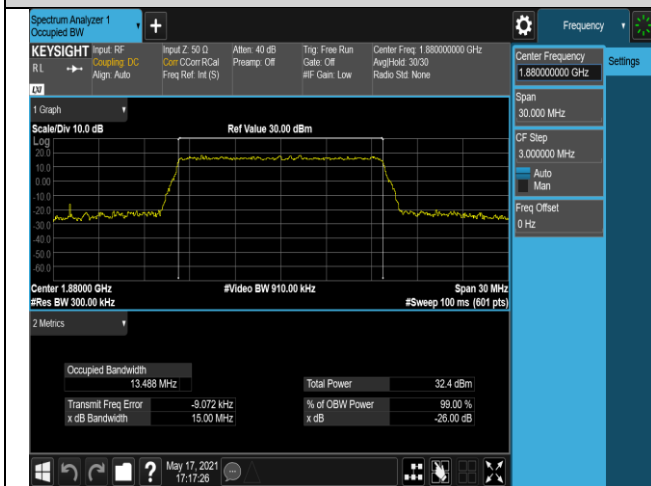

Band2-15MHz-16QAM-18900-75RB#0

Band2-20MHz-QPSK-18700-100RB#0