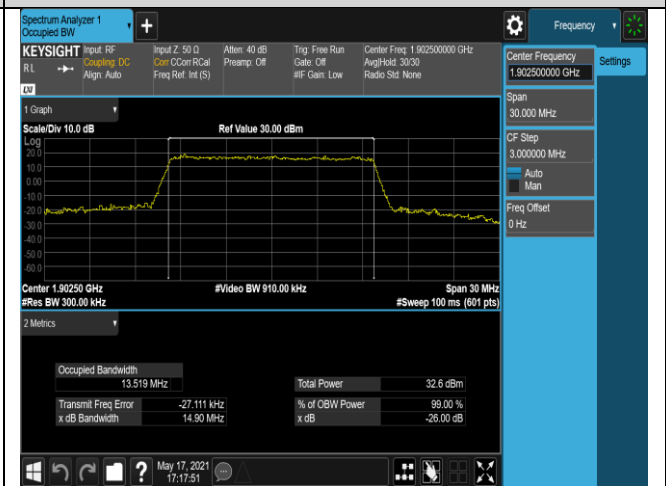

Band2-15MHz-16QAM-19125-75RB#0

Band2-20MHz-QPSK-18900-100RB#0