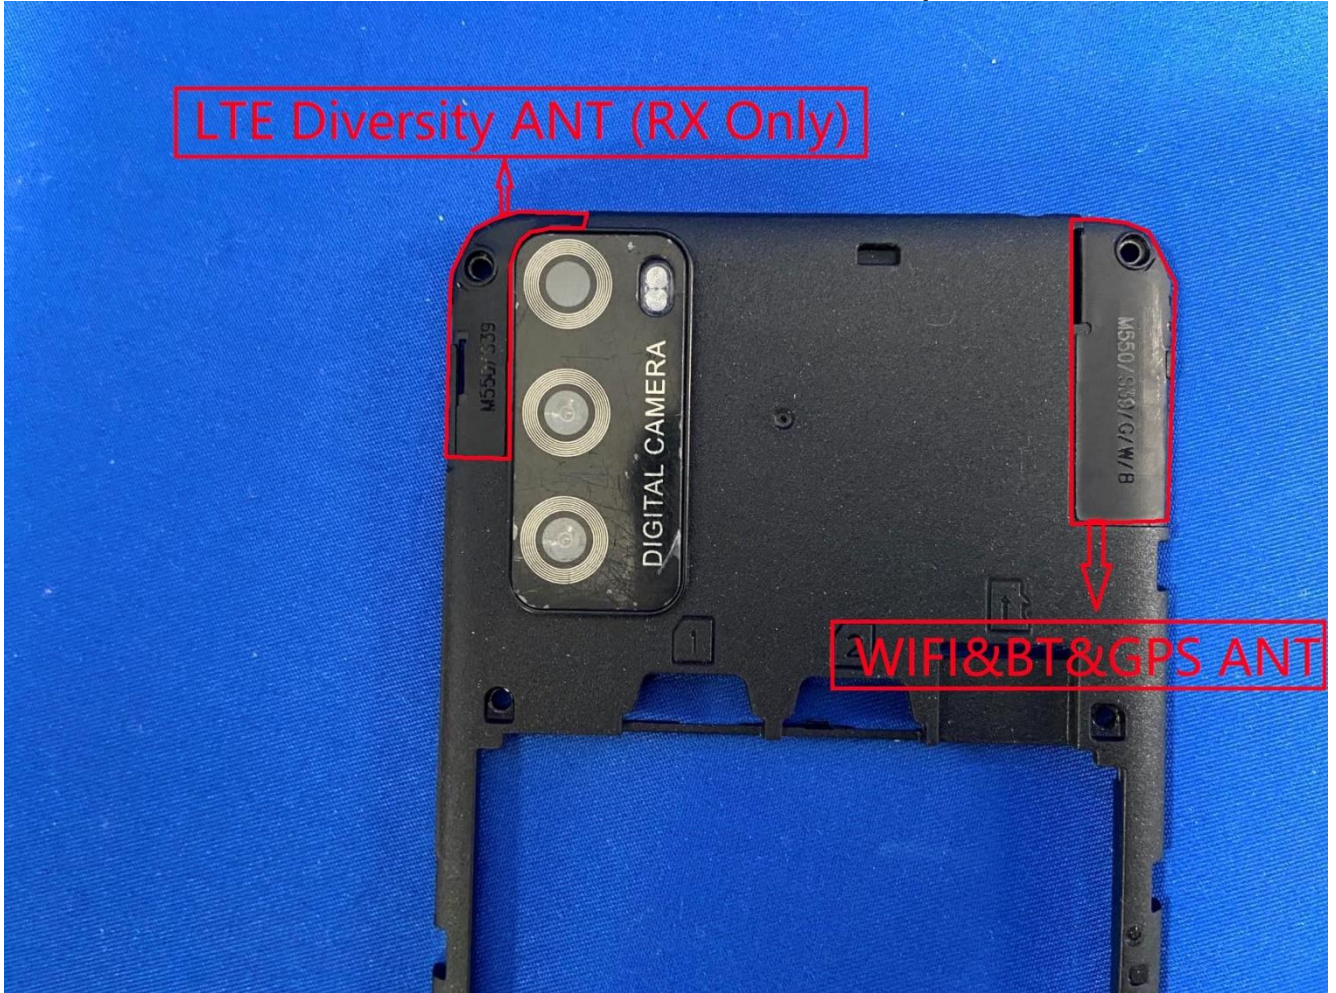

EUT Photos (Model: Elite D55)

EUT Antenna Locations

SAR Test Setup Photos

Head

Right Cheek

Right Tilted

Left Cheek

Left Tilted

Body

Front side (10mm)

Back side(10mm)

Left side(10mm)

Right side(10mm)

Top side(10mm)

Bottom side(10mm)