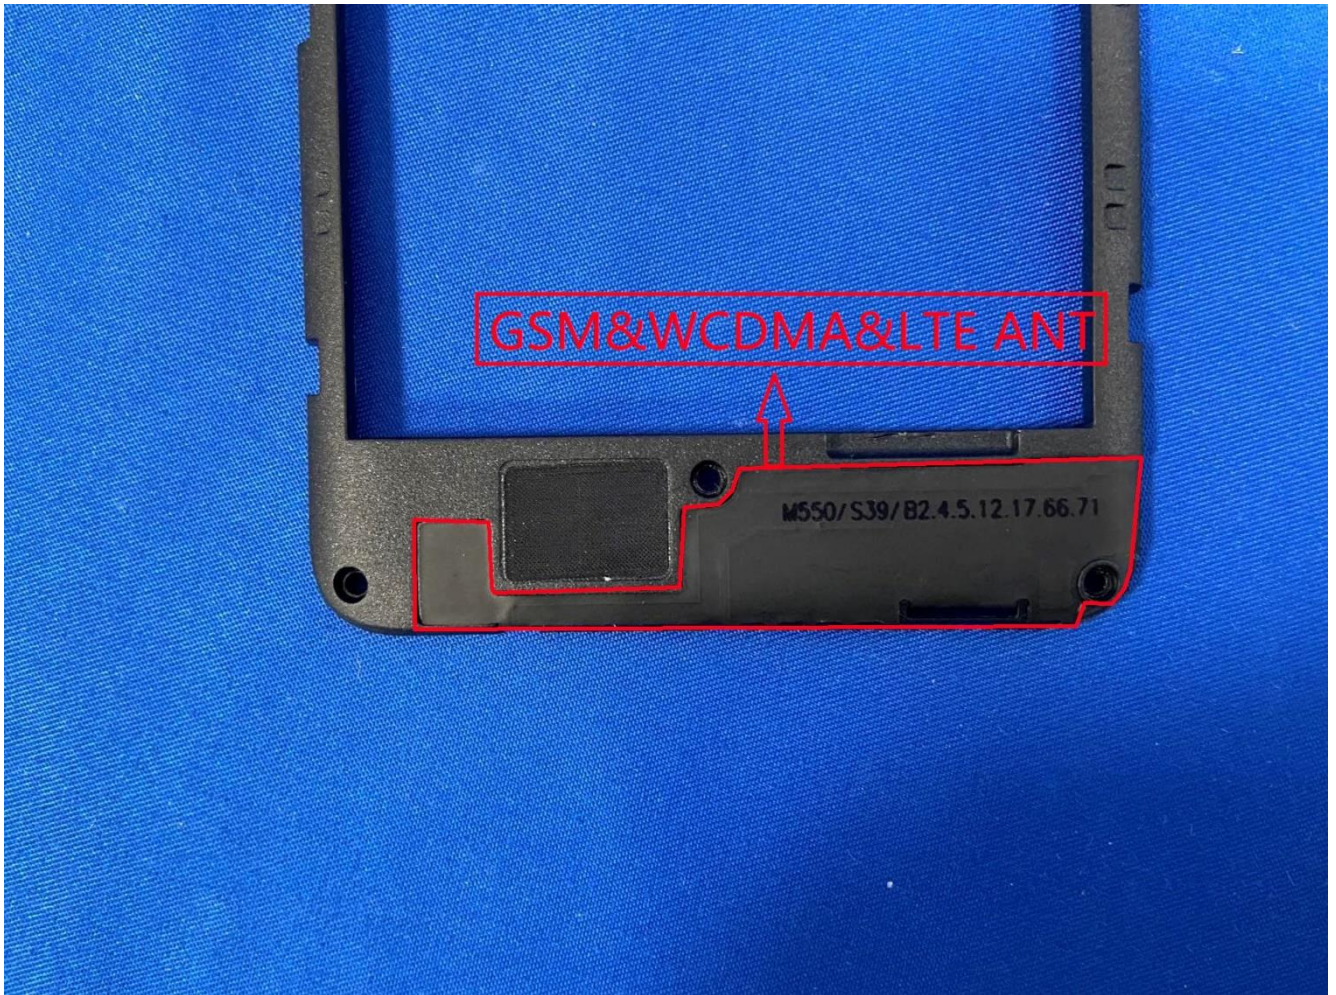

EUT Photos (Model: Elite D55)

EUT Antenna Locations

SAR Test Setup Photos

Head

Right Cheek

Right Tilted

Left Cheek

Left Tilted

Body

Front side (10mm)

Back side(10mm)

Left side(10mm)

Right side(10mm)

Top side(10mm)

Bottom side(10mm)