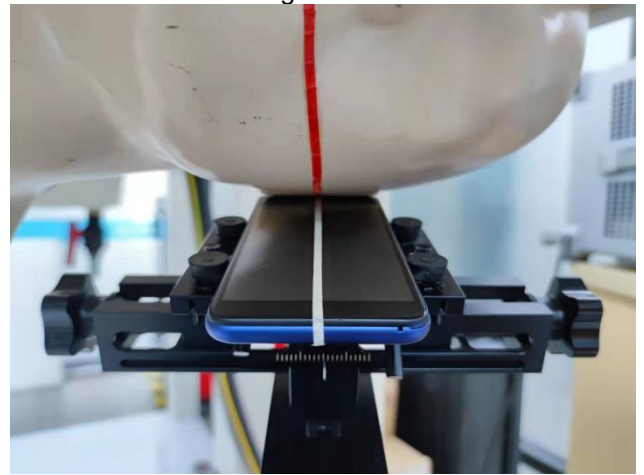

EUT Photos (Model: Elite D55)

EUT Antenna Locations

SAR Test Setup Photos

Head

Right Cheek

Right Tilted

Left Cheek

Left Tilted

Body

Front side (10mm)

Back side(10mm)

Left side(10mm)

Right side(10mm)

Top side(10mm)

Bottom side(10mm)