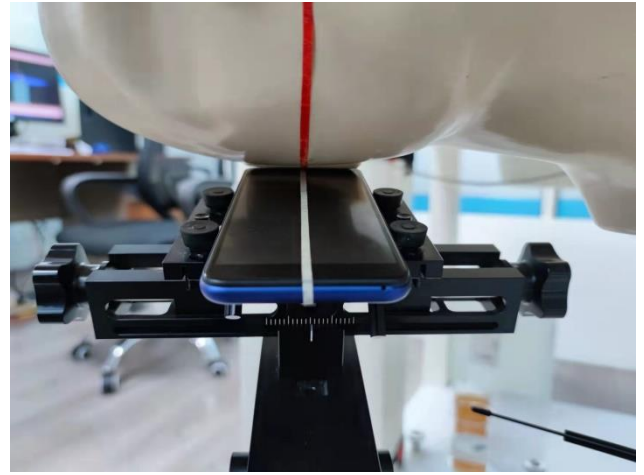

EUT Photos (Model: Elite D55)

EUT Antenna Locations

SAR Test Setup Photos

Head

Right Cheek

Right Tilted

Left Cheek

Left Tilted

Body

Front side (10mm)

Back side(10mm)

Left side(10mm)

Right side(10mm)

Top side(10mm)

Bottom side(10mm)