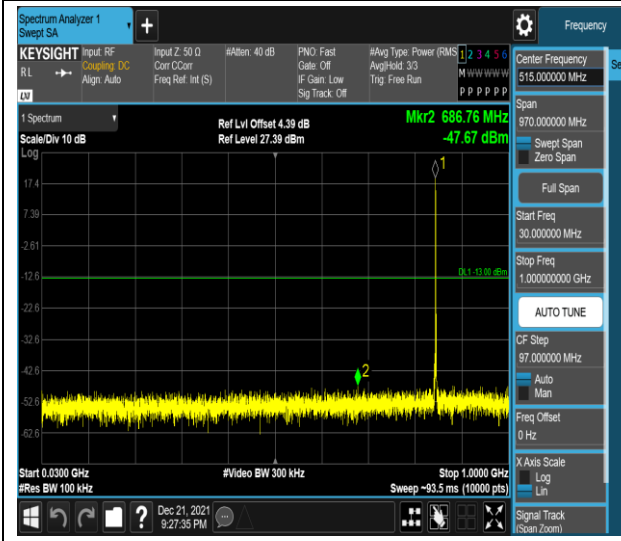

Band5-1.4MHz-QPSK-20643-1RB#0-Range1:30~1000MHz