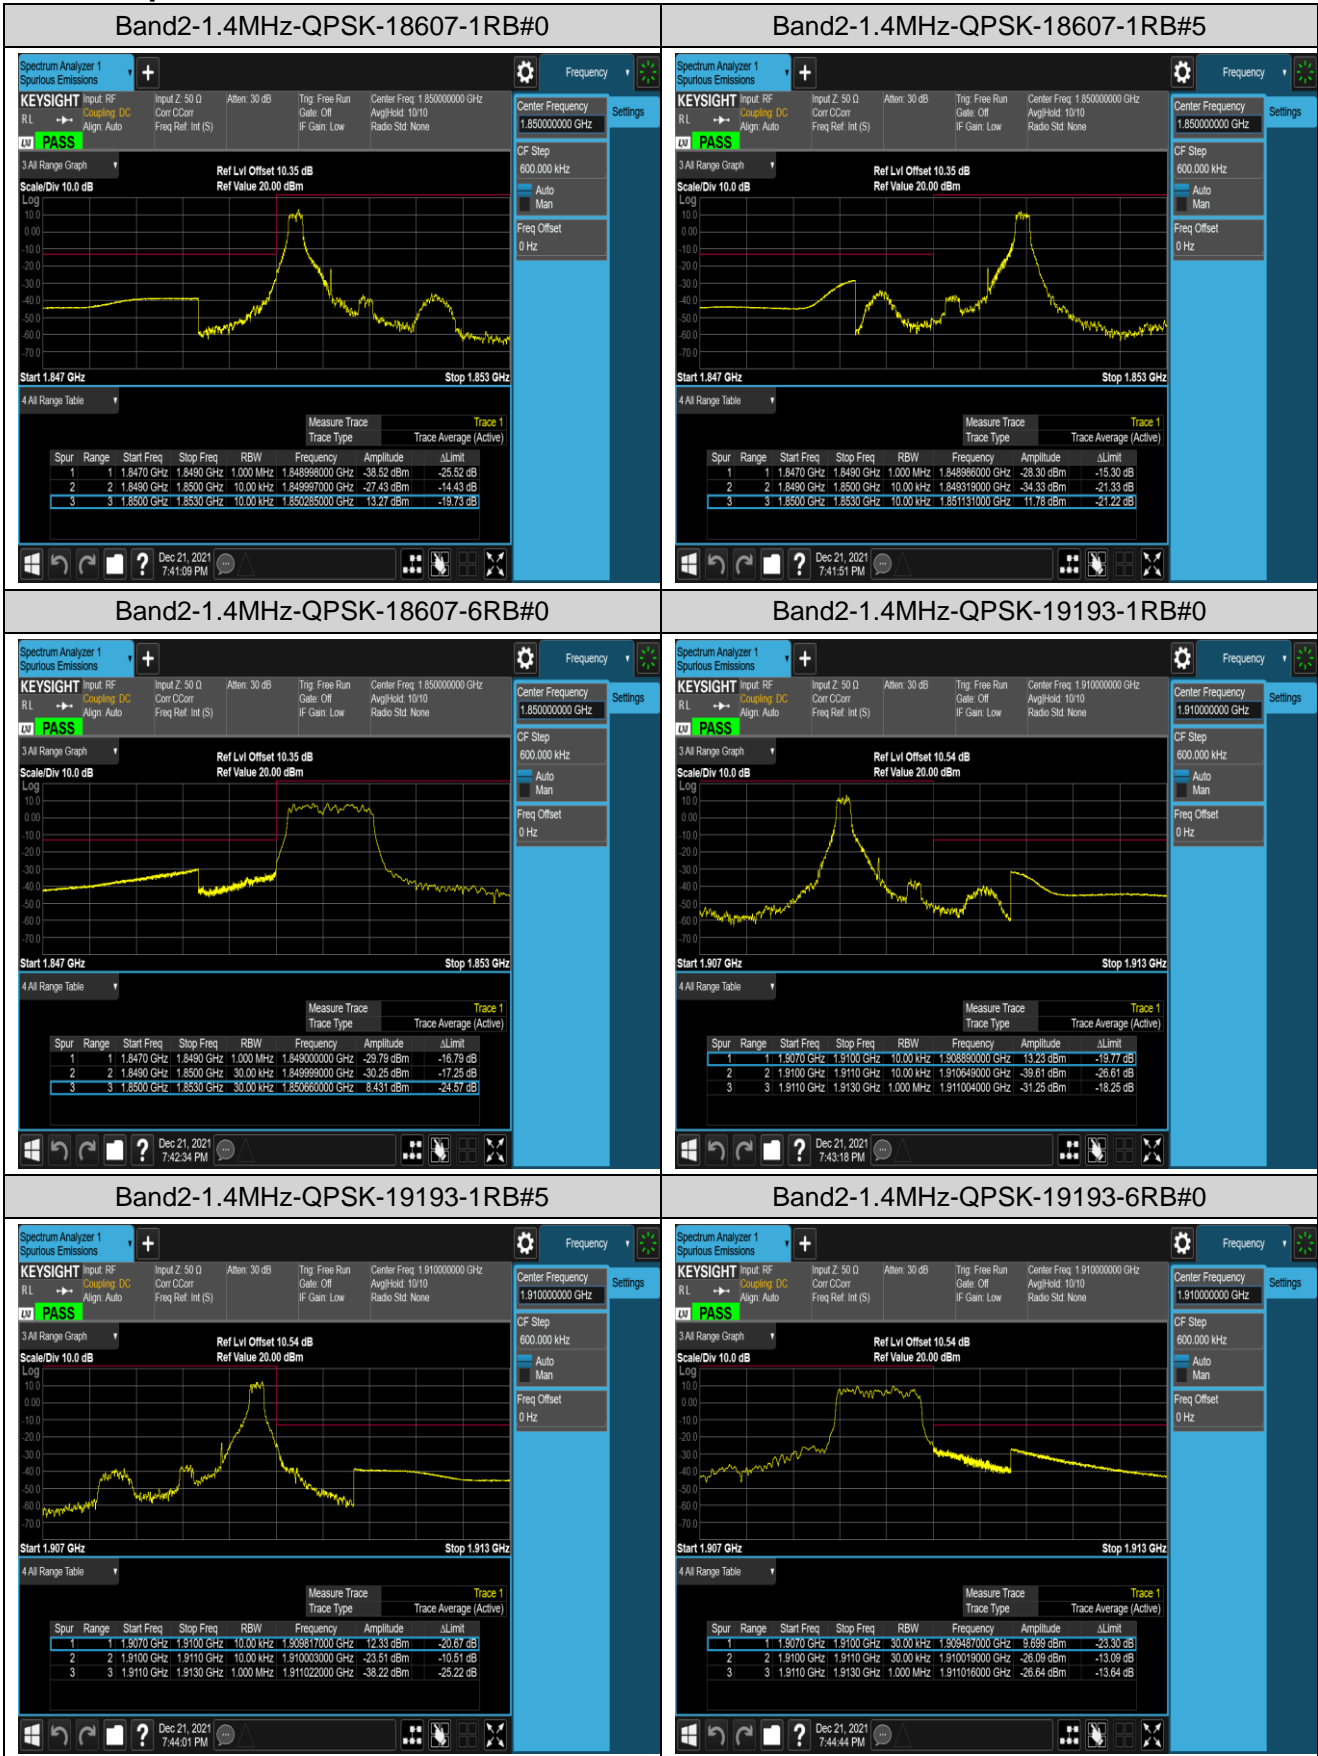

Test Graphs