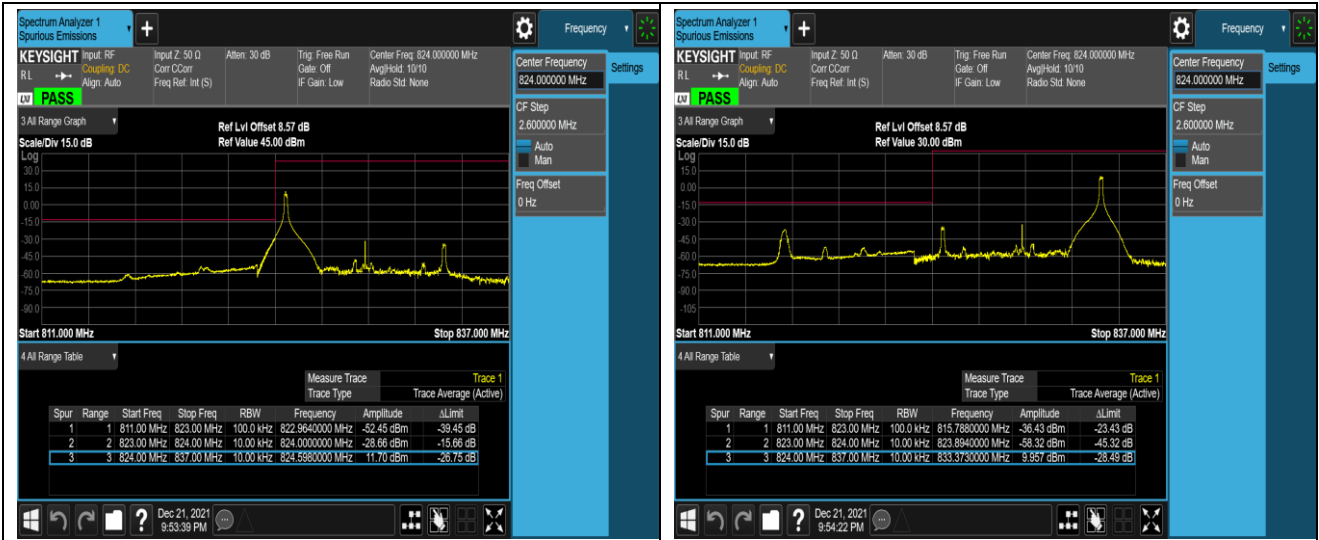

Band5-10MHz-QPSK-20450-1RB#0

Band5-10MHz-QPSK-20450-1RB#49