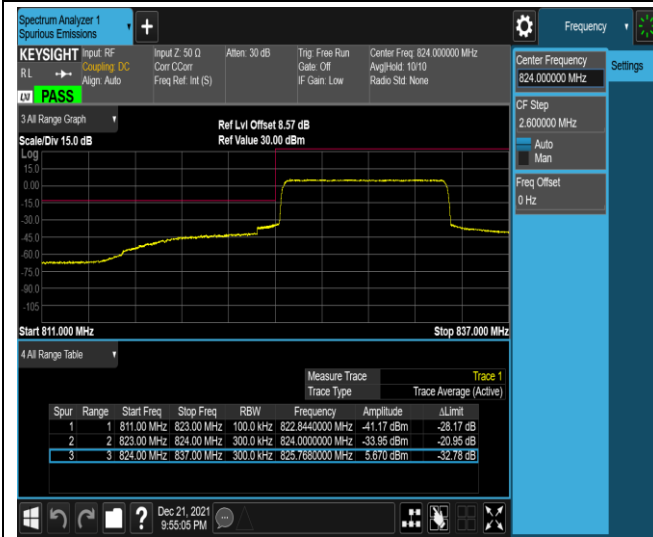

Band5-10MHz-QPSK-20450-50RB#0