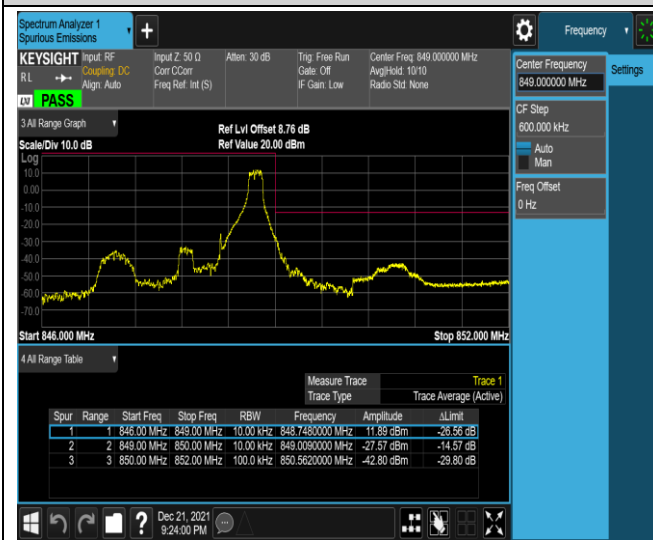

*Remark: All bandwidth and all modulation had been tested, but only the worst case data displayed in this report.*

Test Graphs

Band2-20MHz-QPSK-18700-100RB#0

Band2-20MHz-QPSK-19100-1RB#0

Band2-20MHz-QPSK-19100-1RB#99

Band2-20MHz-QPSK-19100-100RB#0

Band2-20MHz-16QAM-18700-1RB#0

Band2-20MHz-16QAM-18700-1RB#99

Band5-1.4MHz-QPSK-20407-6RB#0

Band5-1.4MHz-QPSK-20643-1RB#0

Band5-1.4MHz-QPSK-20643-1RB#5

Band5-1.4MHz-QPSK-20643-6RB#0