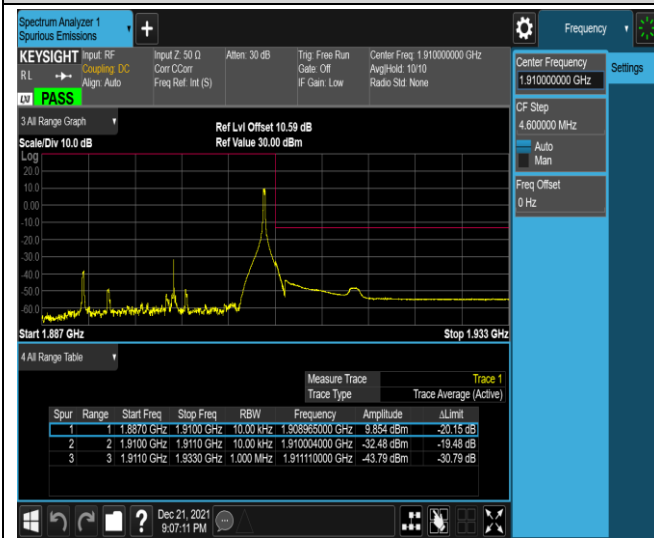

*Remark: All bandwidth and all modulation had been tested, but only the worst case data displayed in this report.*

Test Graphs

Band2-20MHz-QPSK-18700-100RB#0

Band2-20MHz-QPSK-19100-1RB#0

Band2-20MHz-QPSK-19100-1RB#99

Band2-20MHz-QPSK-19100-100RB#0

Band2-20MHz-16QAM-18700-1RB#0

Band2-20MHz-16QAM-18700-1RB#99

Band5-1.4MHz-QPSK-20407-6RB#0

Band5-1.4MHz-QPSK-20643-1RB#0

Band5-1.4MHz-QPSK-20643-1RB#5

Band5-1.4MHz-QPSK-20643-6RB#0