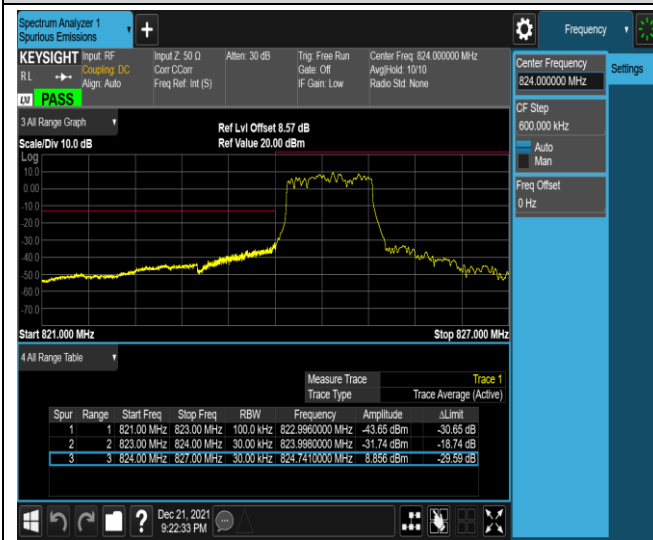

*Remark: All bandwidth and all modulation had been tested, but only the worst case data displayed in this report.*

Test Graphs

Band2-20MHz-QPSK-18700-100RB#0

Band2-20MHz-QPSK-19100-1RB#0

Band2-20MHz-QPSK-19100-1RB#99

Band2-20MHz-QPSK-19100-100RB#0

Band2-20MHz-16QAM-18700-1RB#0

Band2-20MHz-16QAM-18700-1RB#99

Band5-1.4MHz-QPSK-20407-6RB#0

Band5-1.4MHz-QPSK-20643-1RB#0

Band5-1.4MHz-QPSK-20643-1RB#5

Band5-1.4MHz-QPSK-20643-6RB#0

Band5-1.4MHz-16QAM-20407-1RB#0

Band5-1.4MHz-16QAM-20407-1RB#5

Band5-1.4MHz-16QAM-20407-6RB#0

Band5-1.4MHz-16QAM-20643-1RB#0

Band5-1.4MHz-16QAM-20643-1RB#5

Band5-1.4MHz-16QAM-20643-6RB#0

Band5-10MHz-QPSK-20450-1RB#0