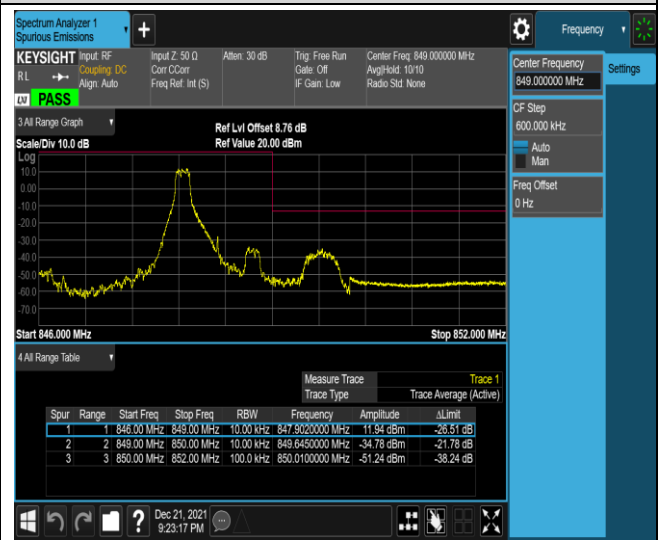

*Remark: All bandwidth and all modulation had been tested, but only the worst case data displayed in this report.*

Test Graphs

Band2-20MHz-QPSK-18700-100RB#0

Band2-20MHz-QPSK-19100-1RB#0

Band2-20MHz-QPSK-19100-1RB#99

Band2-20MHz-QPSK-19100-100RB#0

Band2-20MHz-16QAM-18700-1RB#0

Band2-20MHz-16QAM-18700-1RB#99

Band5-1.4MHz-QPSK-20407-6RB#0

Band5-1.4MHz-QPSK-20643-1RB#0

Band5-1.4MHz-QPSK-20643-1RB#5

Band5-1.4MHz-QPSK-20643-6RB#0