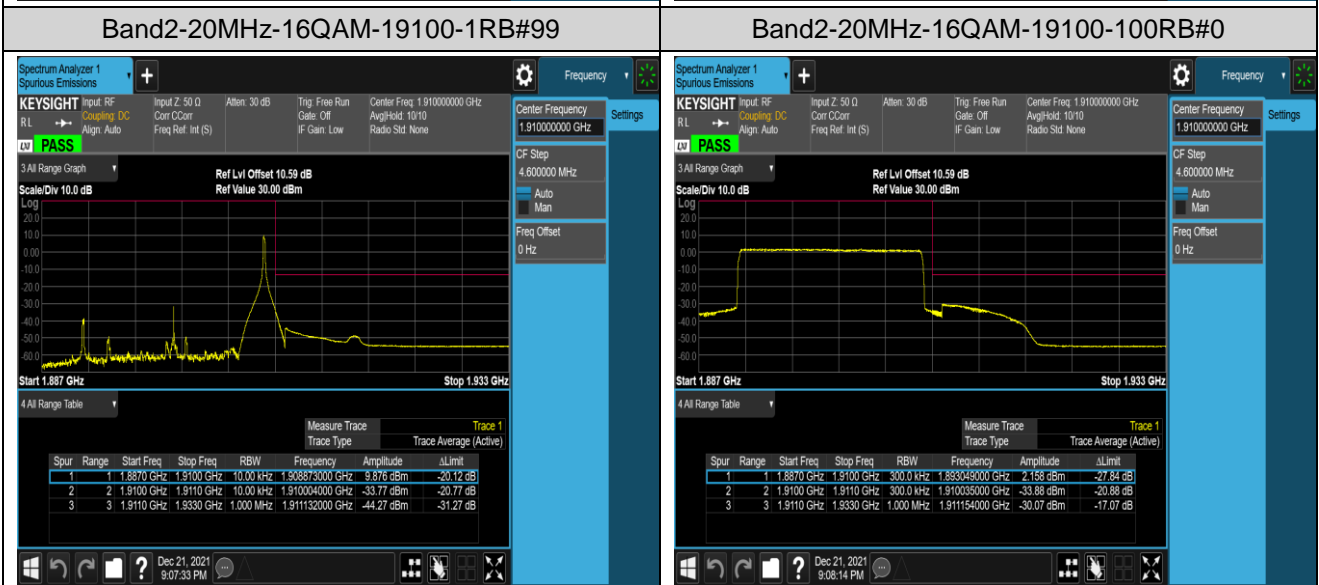

*Remark: All bandwidth and all modulation had been tested, but only the worst case data displayed in this report.*

Test Graphs

Band2-20MHz-QPSK-18700-100RB#0

Band2-20MHz-QPSK-19100-1RB#0

Band2-20MHz-QPSK-19100-1RB#99

Band2-20MHz-QPSK-19100-100RB#0

Band2-20MHz-16QAM-18700-1RB#0

Band2-20MHz-16QAM-18700-1RB#99

Band5-1.4MHz-QPSK-20407-6RB#0

Band5-1.4MHz-QPSK-20643-1RB#0

Band5-1.4MHz-QPSK-20643-1RB#5

Band5-1.4MHz-QPSK-20643-6RB#0