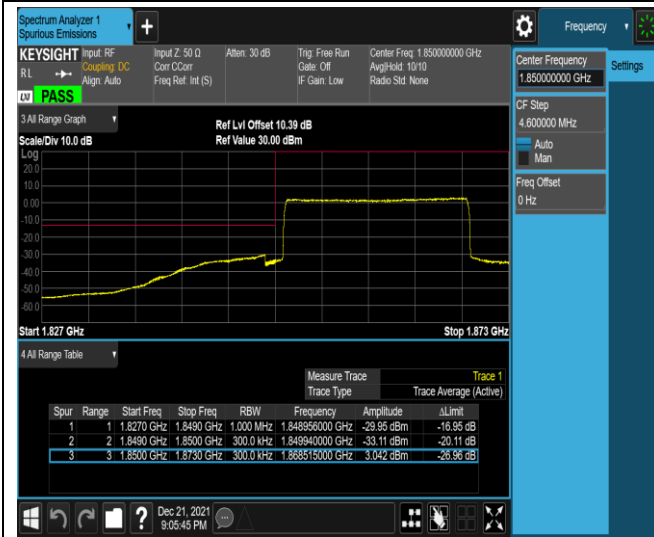

*Remark: All bandwidth and all modulation had been tested, but only the worst case data displayed in this report.*

Test Graphs

Band2-20MHz-QPSK-18700-100RB#0

Band2-20MHz-QPSK-19100-1RB#0

Band2-20MHz-QPSK-19100-1RB#99