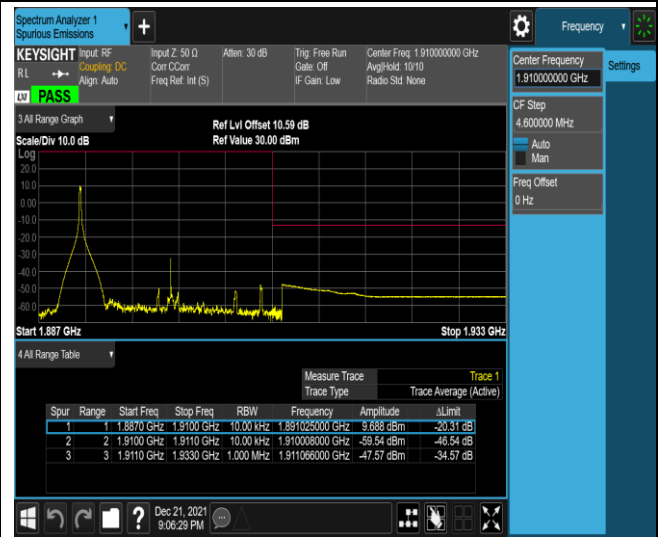

*Remark: All bandwidth and all modulation had been tested, but only the worst case data displayed in this report.*

Test Graphs

Band2-20MHz-QPSK-18700-100RB#0

Band2-20MHz-QPSK-19100-1RB#0

Band2-20MHz-QPSK-19100-1RB#99