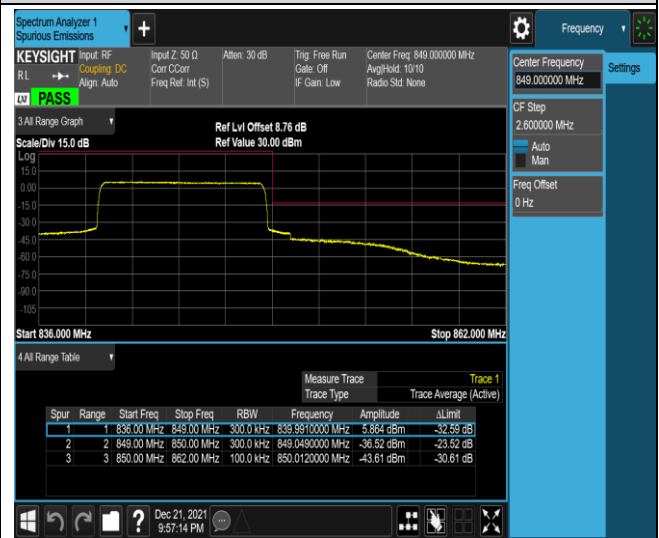

Band5-1.4MHz-16QAM-20407-1RB#0

Band5-1.4MHz-16QAM-20407-1RB#5

Band5-1.4MHz-16QAM-20407-6RB#0

Band5-1.4MHz-16QAM-20643-1RB#0

Band5-1.4MHz-16QAM-20643-1RB#5

Band5-1.4MHz-16QAM-20643-6RB#0

Band5-10MHz-QPSK-20450-1RB#0

Band5-10MHz-QPSK-20450-1RB#49

Band5-10MHz-QPSK-20450-50RB#0

Band5-10MHz-QPSK-20600-1RB#0

Band5-10MHz-QPSK-20600-1RB#49

Band5-10MHz-QPSK-20600-50RB#0

Band5-10MHz-16QAM-20450-1RB#0

Band5-10MHz-16QAM-20450-1RB#49