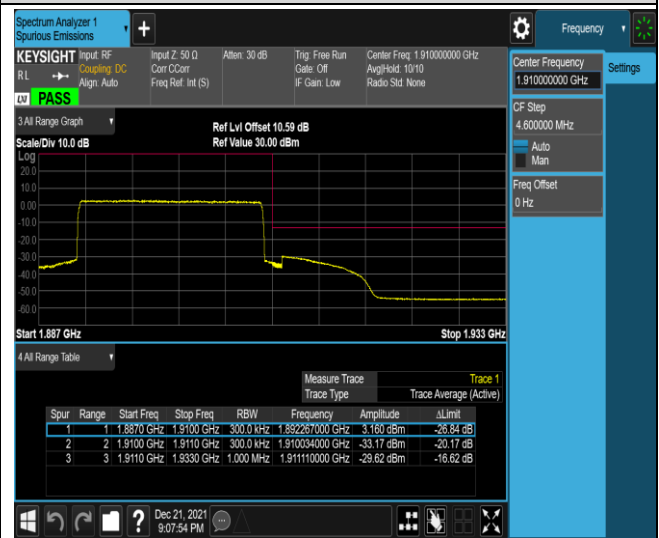

Band2-20MHz-QPSK-19100-100RB#0