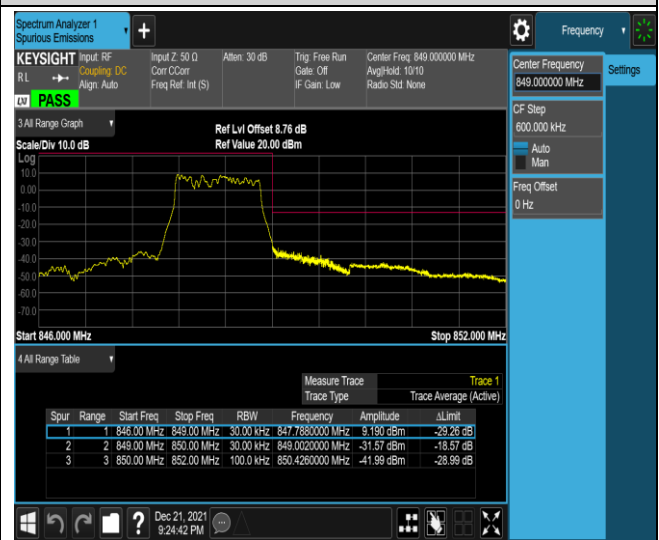

*Remark: All bandwidth and all modulation had been tested, but only the worst case data displayed in this report.*

Test Graphs

Band2-20MHz-QPSK-18700-100RB#0

Band2-20MHz-QPSK-19100-1RB#0

Band2-20MHz-QPSK-19100-1RB#99

Band2-20MHz-QPSK-19100-100RB#0

Band2-20MHz-16QAM-18700-1RB#0

Band2-20MHz-16QAM-18700-1RB#99

Band5-1.4MHz-QPSK-20407-6RB#0

Band5-1.4MHz-QPSK-20643-1RB#0

Band5-1.4MHz-QPSK-20643-1RB#5

Band5-1.4MHz-QPSK-20643-6RB#0

Band5-1.4MHz-16QAM-20407-1RB#0

Band5-1.4MHz-16QAM-20407-1RB#5

Band5-1.4MHz-16QAM-20407-6RB#0

Band5-1.4MHz-16QAM-20643-1RB#0

Band5-1.4MHz-16QAM-20643-1RB#5

Band5-1.4MHz-16QAM-20643-6RB#0

Band5-10MHz-QPSK-20450-1RB#0