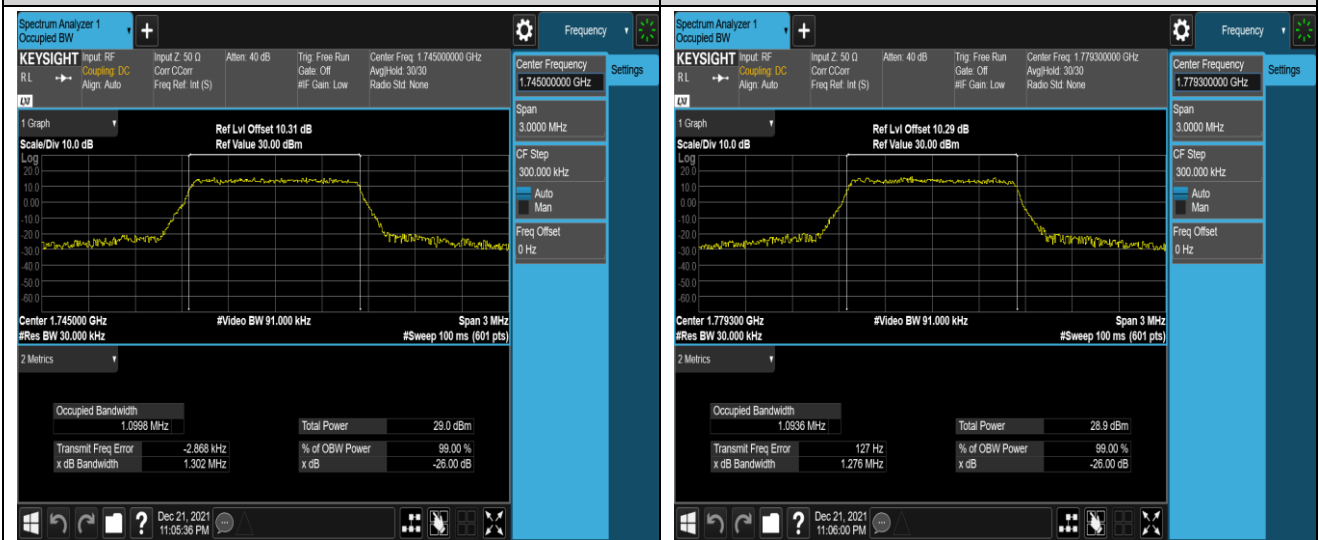

Band12-5MHz-16QAM-23155-25RB#0

Band12-10MHz-QPSK-23060-50RB#0

Band12-10MHz-QPSK-23095-50RB#0

Band66-1.4MHz-QPSK-132665-6RB#0

Band66-1.4MHz-16QAM-131979-6RB#0

Band66-1.4MHz-16QAM-132322-6RB#0

Band66-1.4MHz-16QAM-132665-6RB#0