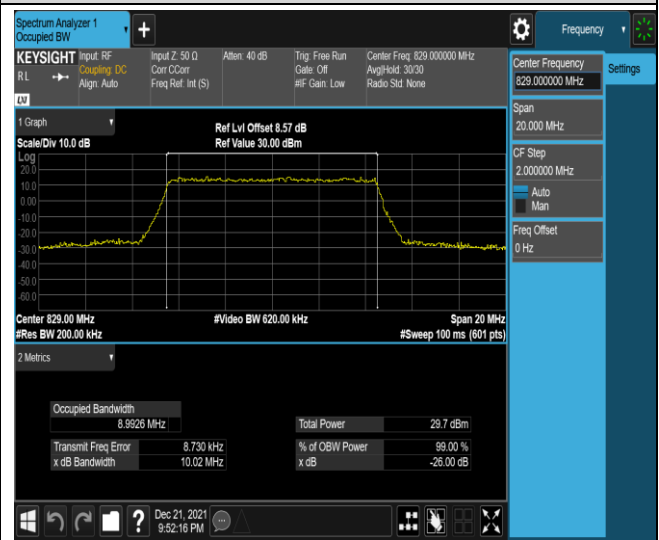

Band5-10MHz-16QAM-20450-50RB#0

Band5-10MHz-16QAM-20600-50RB#0