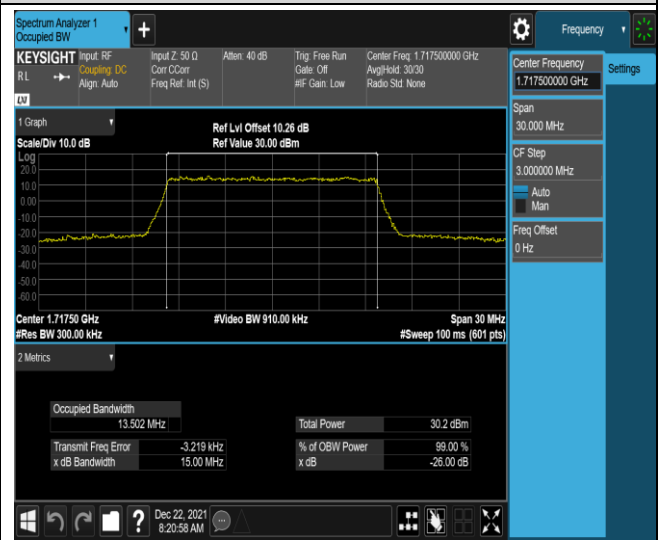

Band66-15MHz-16QAM-132047-75RB#0

Band66-15MHz-16QAM-132597-75RB#0