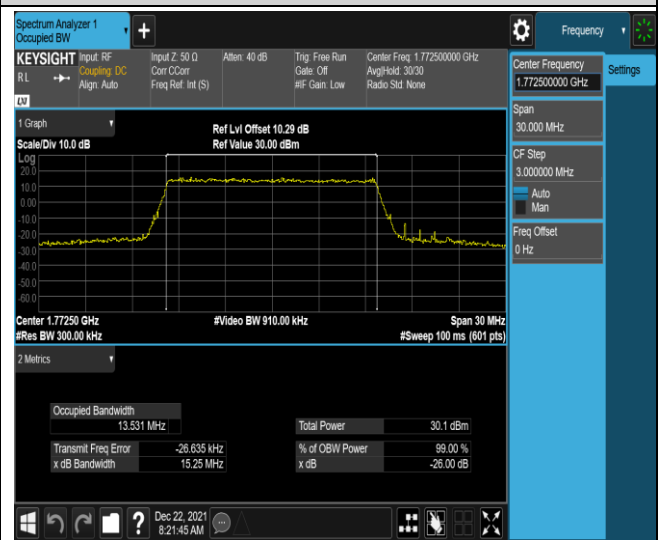

Band66-15MHz-QPSK-132597-75RB#0

Band66-15MHz-16QAM-132047-75RB#0

Band66-15MHz-16QAM-132322-75RB#0

Band66-15MHz-16QAM-132597-75RB#0

Band66-20MHz-QPSK-132072-100RB#0

Band66-20MHz-QPSK-132322-100RB#0