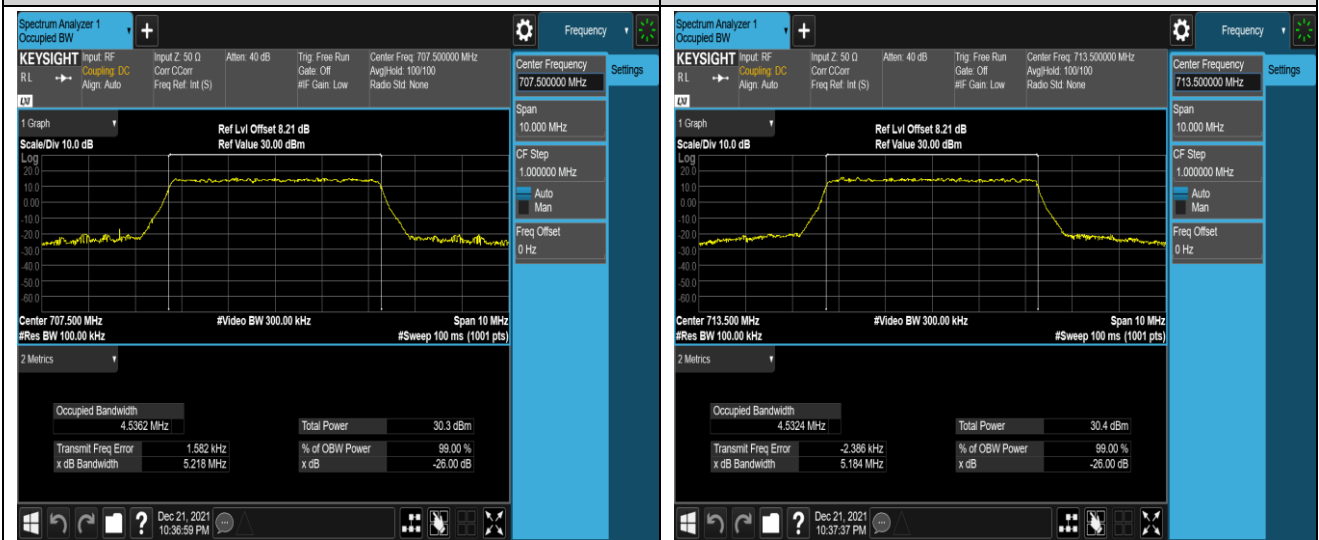

Band12-5MHz-16QAM-23095-25RB#0

Band12-5MHz-16QAM-23155-25RB#0

Band12-10MHz-QPSK-23060-50RB#0

Band12-10MHz-QPSK-23095-50RB#0