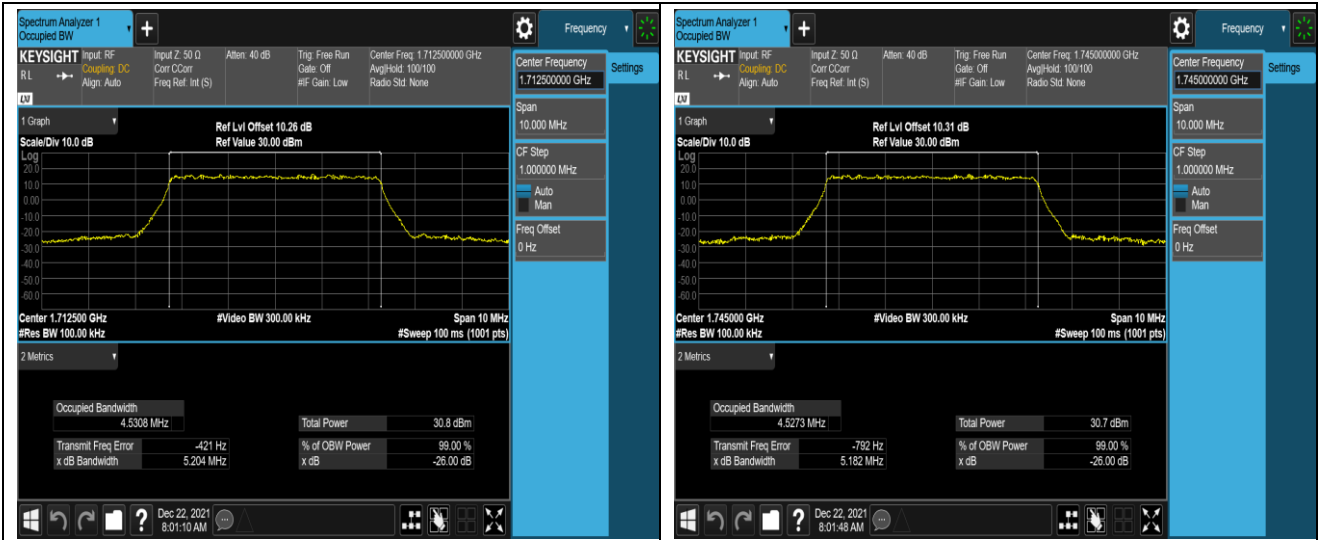

Band66-5MHz-QPSK-132647-25RB#0

Band66-5MHz-16QAM-131997-25RB#0