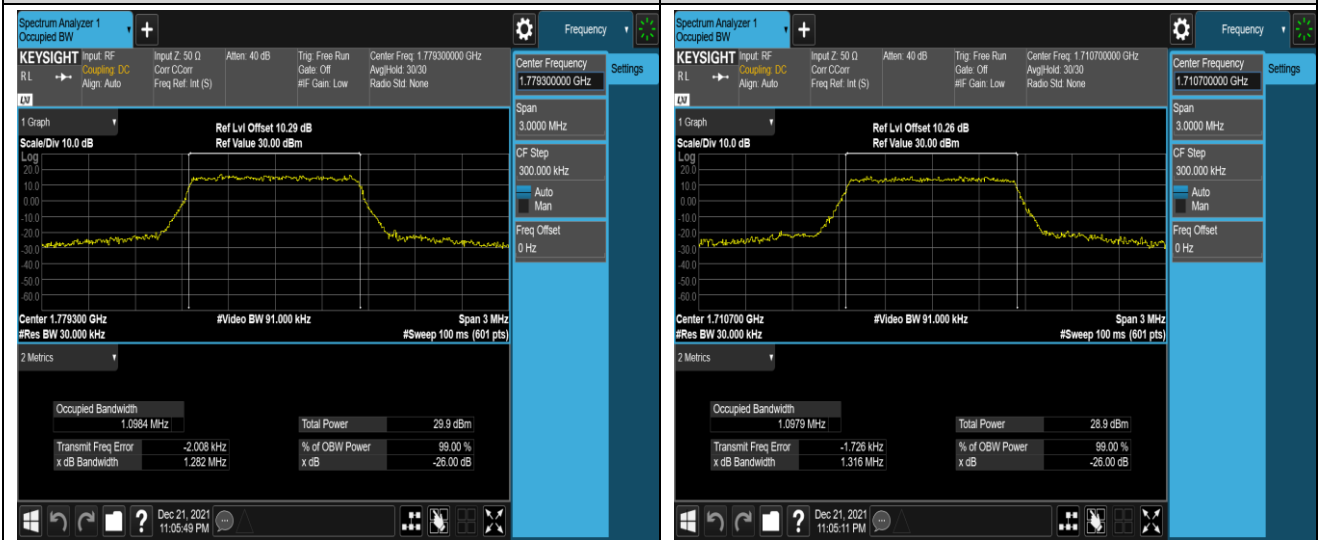

Band12-5MHz-16QAM-23155-25RB#0

Band12-10MHz-QPSK-23060-50RB#0

Band12-10MHz-QPSK-23095-50RB#0

Band66-1.4MHz-QPSK-132665-6RB#0

Band66-1.4MHz-16QAM-131979-6RB#0

Band66-1.4MHz-16QAM-132322-6RB#0

Band66-1.4MHz-16QAM-132665-6RB#0