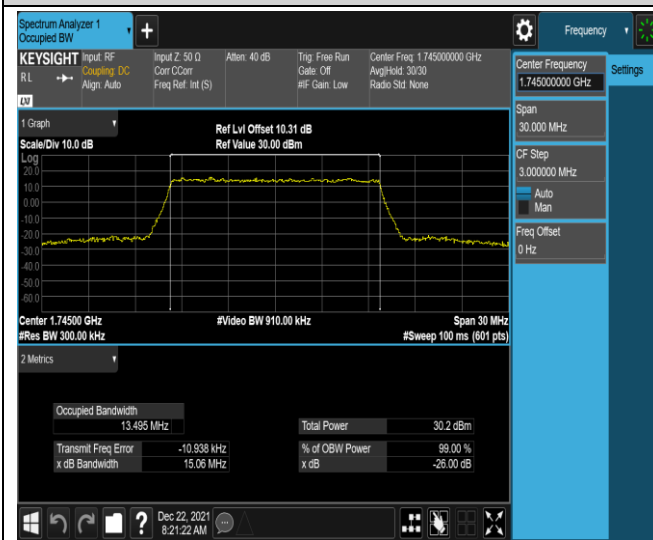

Band66-15MHz-QPSK-132597-75RB#0

Band66-15MHz-16QAM-132047-75RB#0

Band66-15MHz-16QAM-132322-75RB#0

Band66-15MHz-16QAM-132597-75RB#0

Band66-20MHz-QPSK-132072-100RB#0

Band66-20MHz-QPSK-132322-100RB#0