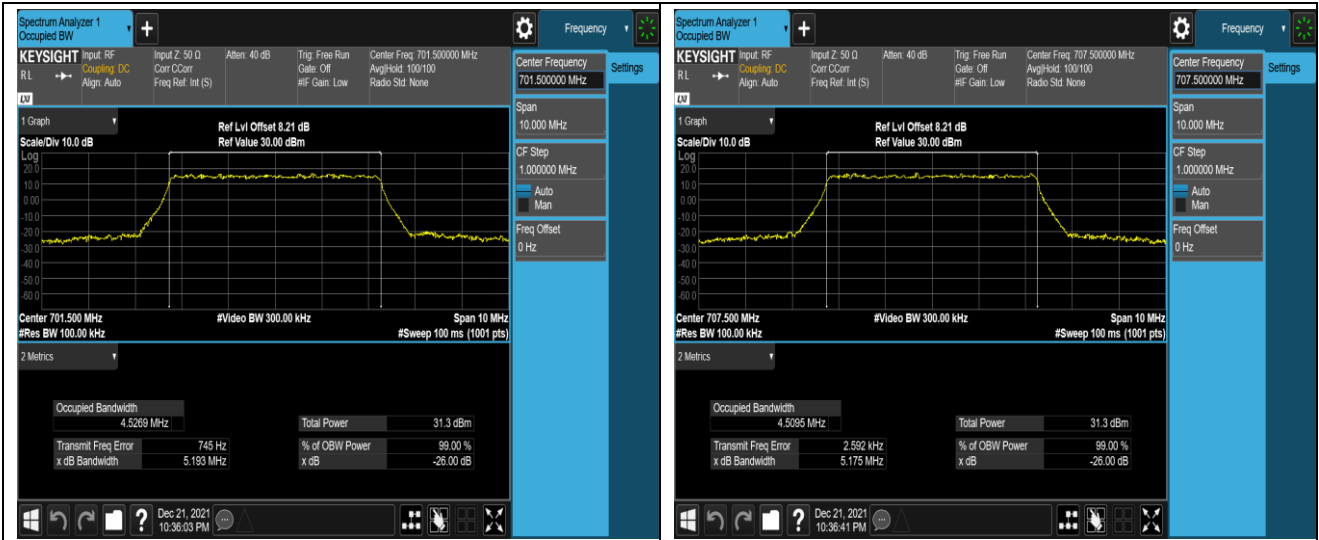

Band12-1.4MHz-16QAM-23095-6RB#0

Band12-1.4MHz-16QAM-23173-6RB#0

Band12-3MHz-QPSK-23025-15RB#0

Band12-3MHz-QPSK-23095-15RB#0

Band12-5MHz-QPSK-23155-25RB#0

Band12-5MHz-16QAM-23035-25RB#0

Band12-5MHz-16QAM-23095-25RB#0