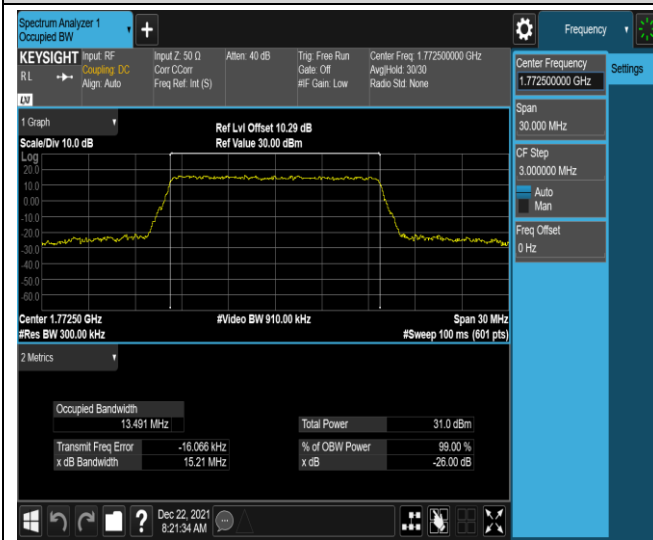

Band66-15MHz-QPSK-132597-75RB#0

Band66-15MHz-16QAM-132322-75RB#0