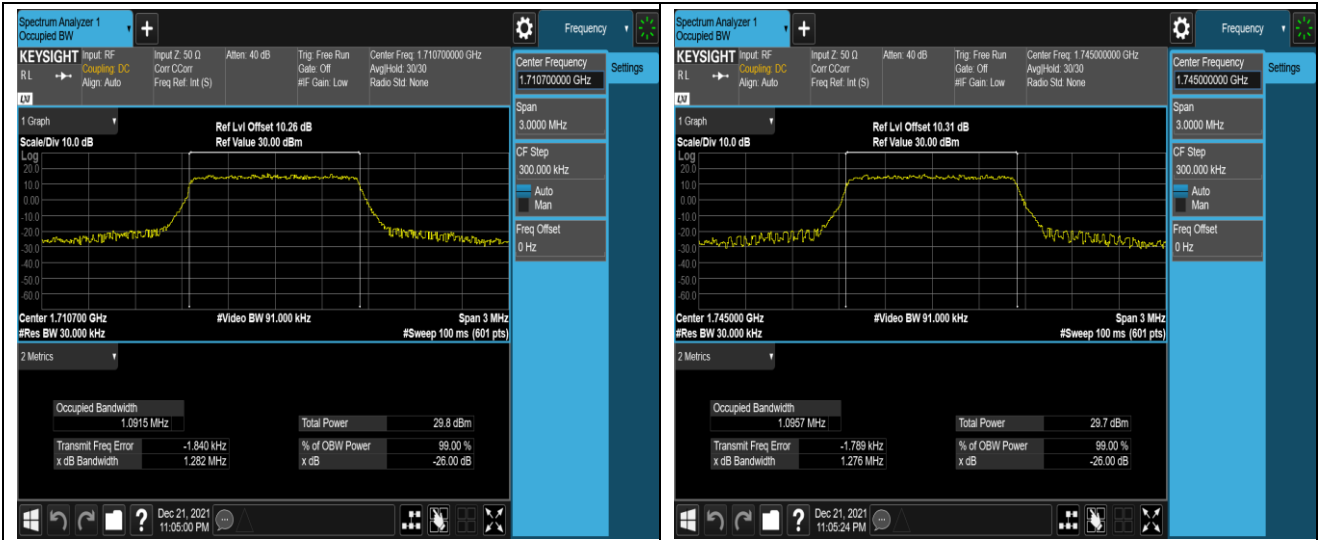

Band12-5MHz-16QAM-23155-25RB#0

Band12-10MHz-QPSK-23060-50RB#0

Band12-10MHz-QPSK-23095-50RB#0

Band66-1.4MHz-QPSK-132665-6RB#0

Band66-1.4MHz-16QAM-131979-6RB#0

Band66-1.4MHz-16QAM-132322-6RB#0

Band66-1.4MHz-16QAM-132665-6RB#0