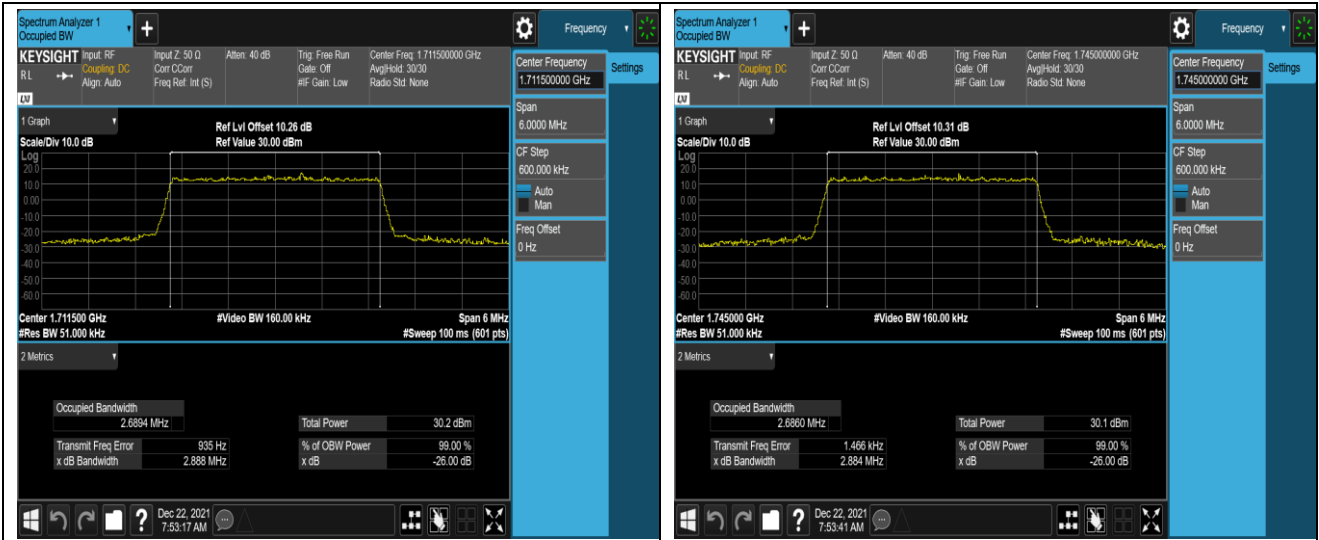

Band66-3MHz-QPSK-131987-15RB#0

Band66-3MHz-QPSK-132322-15RB#0