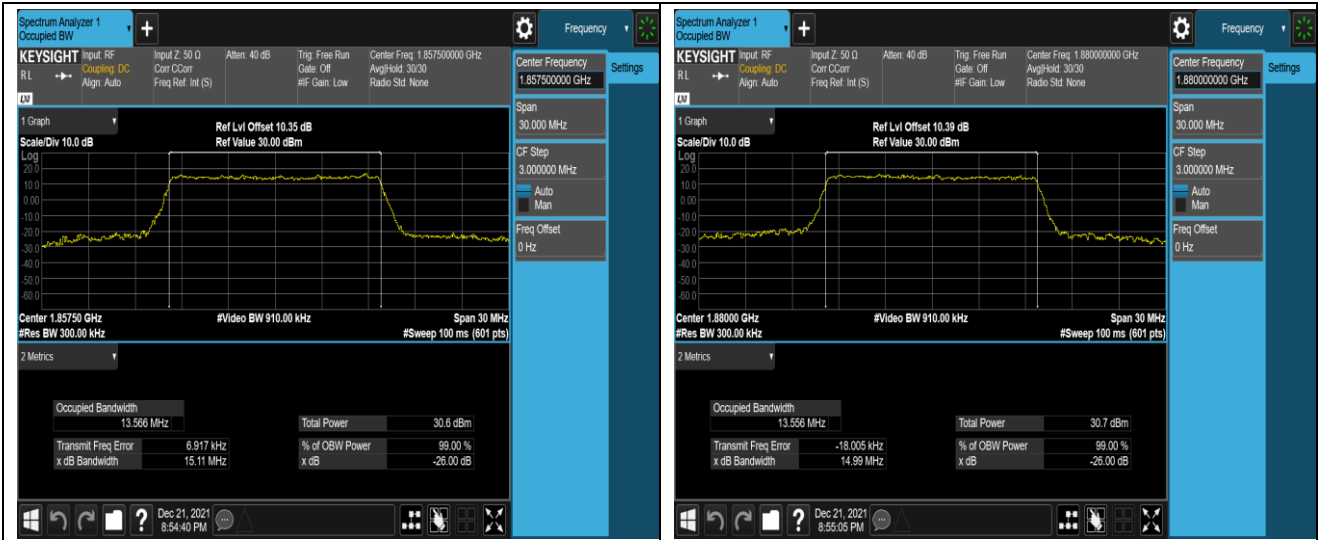

Band2-15MHz-QPSK-18675-75RB#0

Band2-15MHz-QPSK-18900-75RB#0

Band2-15MHz-QPSK-19125-75RB#0

Band2-15MHz-16QAM-18675-75RB#0