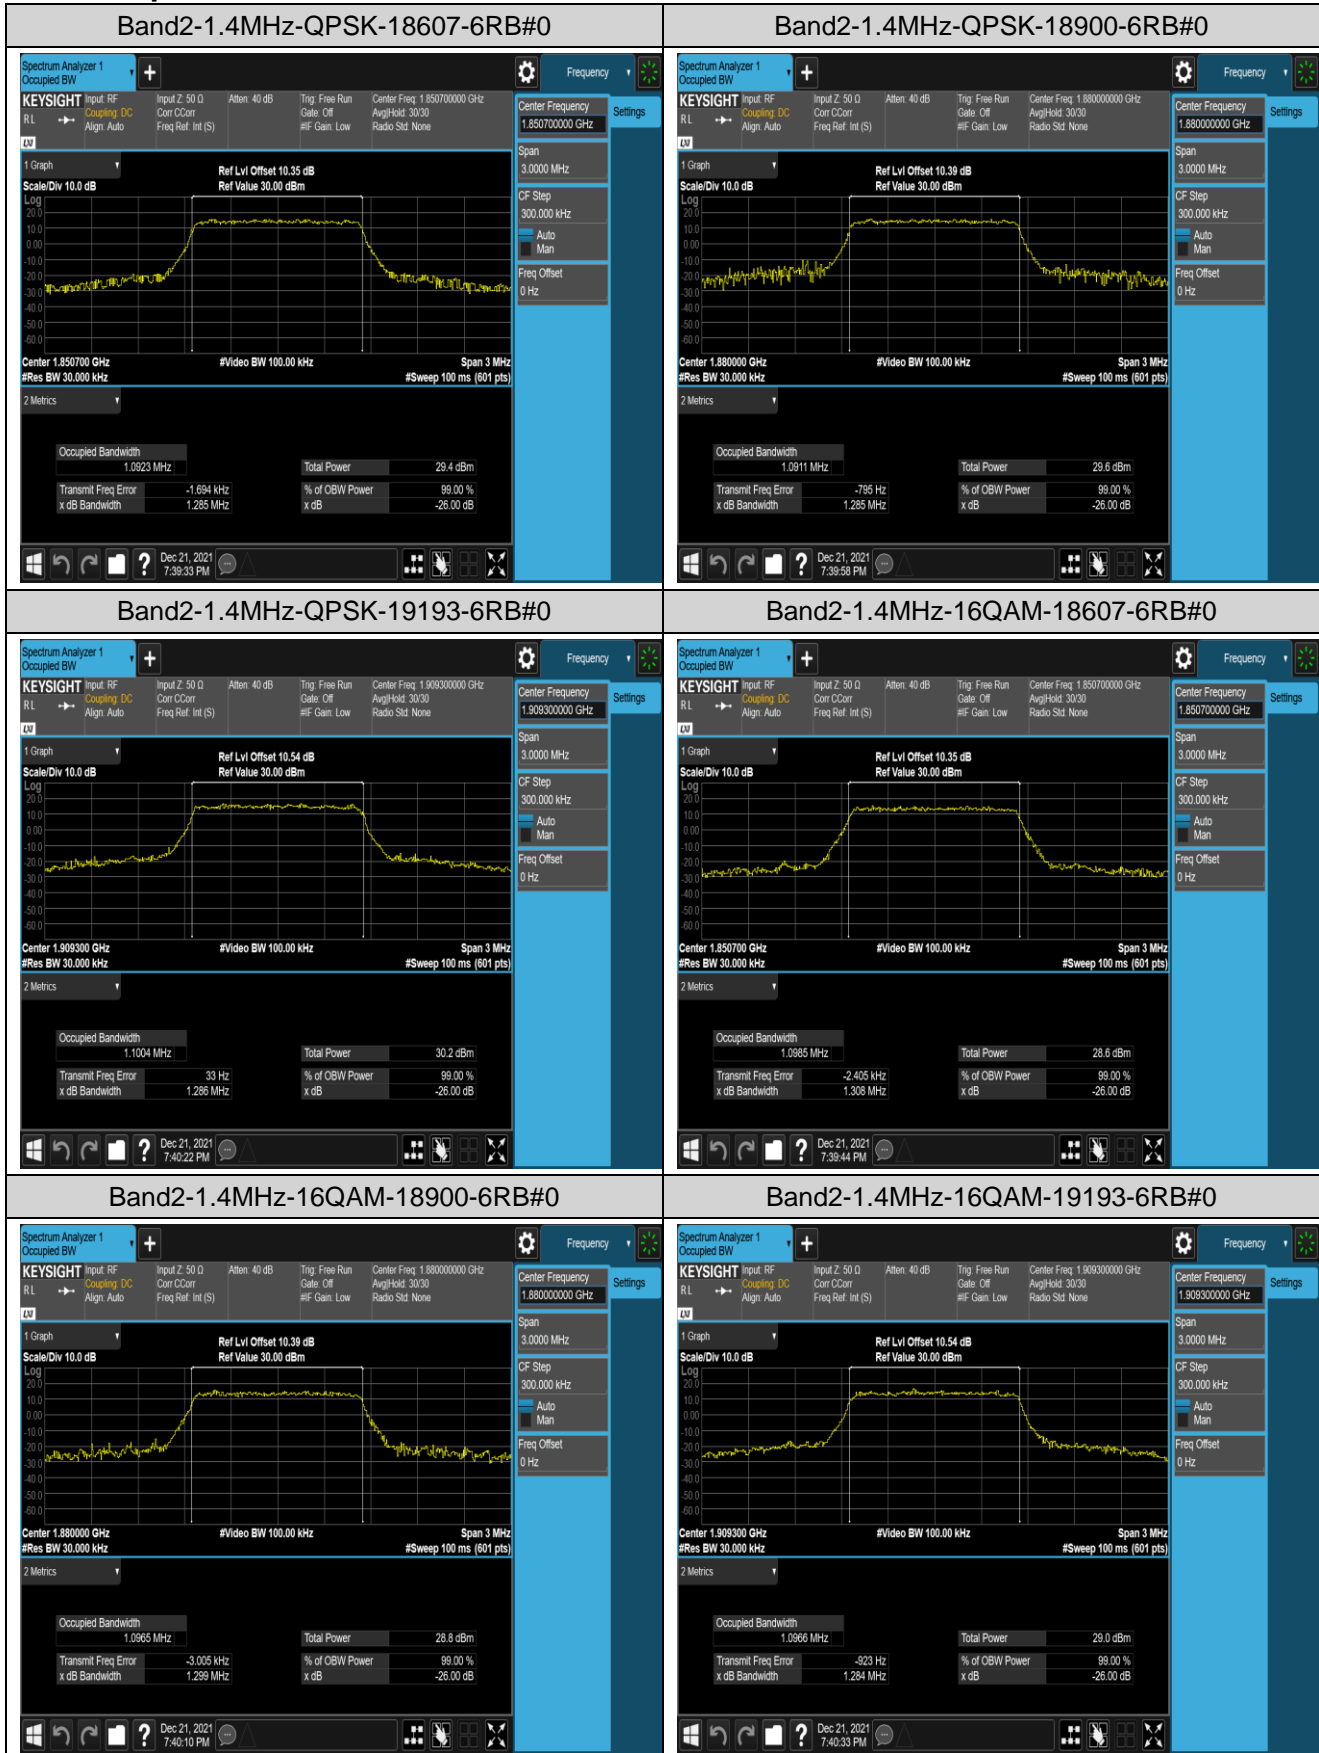

Test Graphs