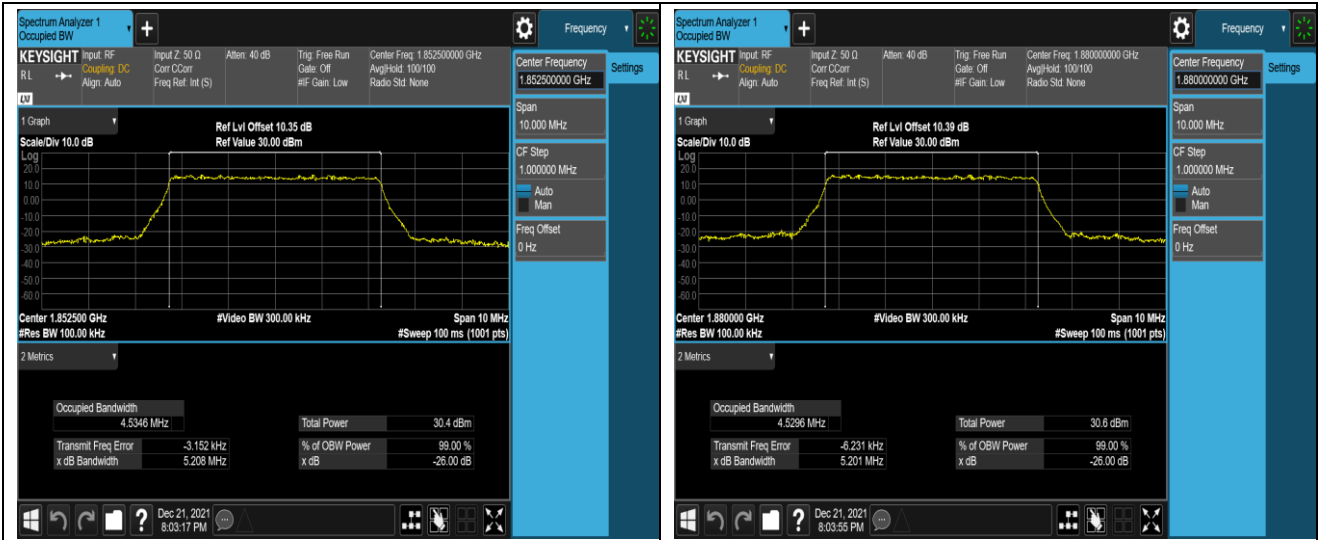

Band2-5MHz-QPSK-19175-25RB#0

Band2-5MHz-16QAM-18625-25RB#0