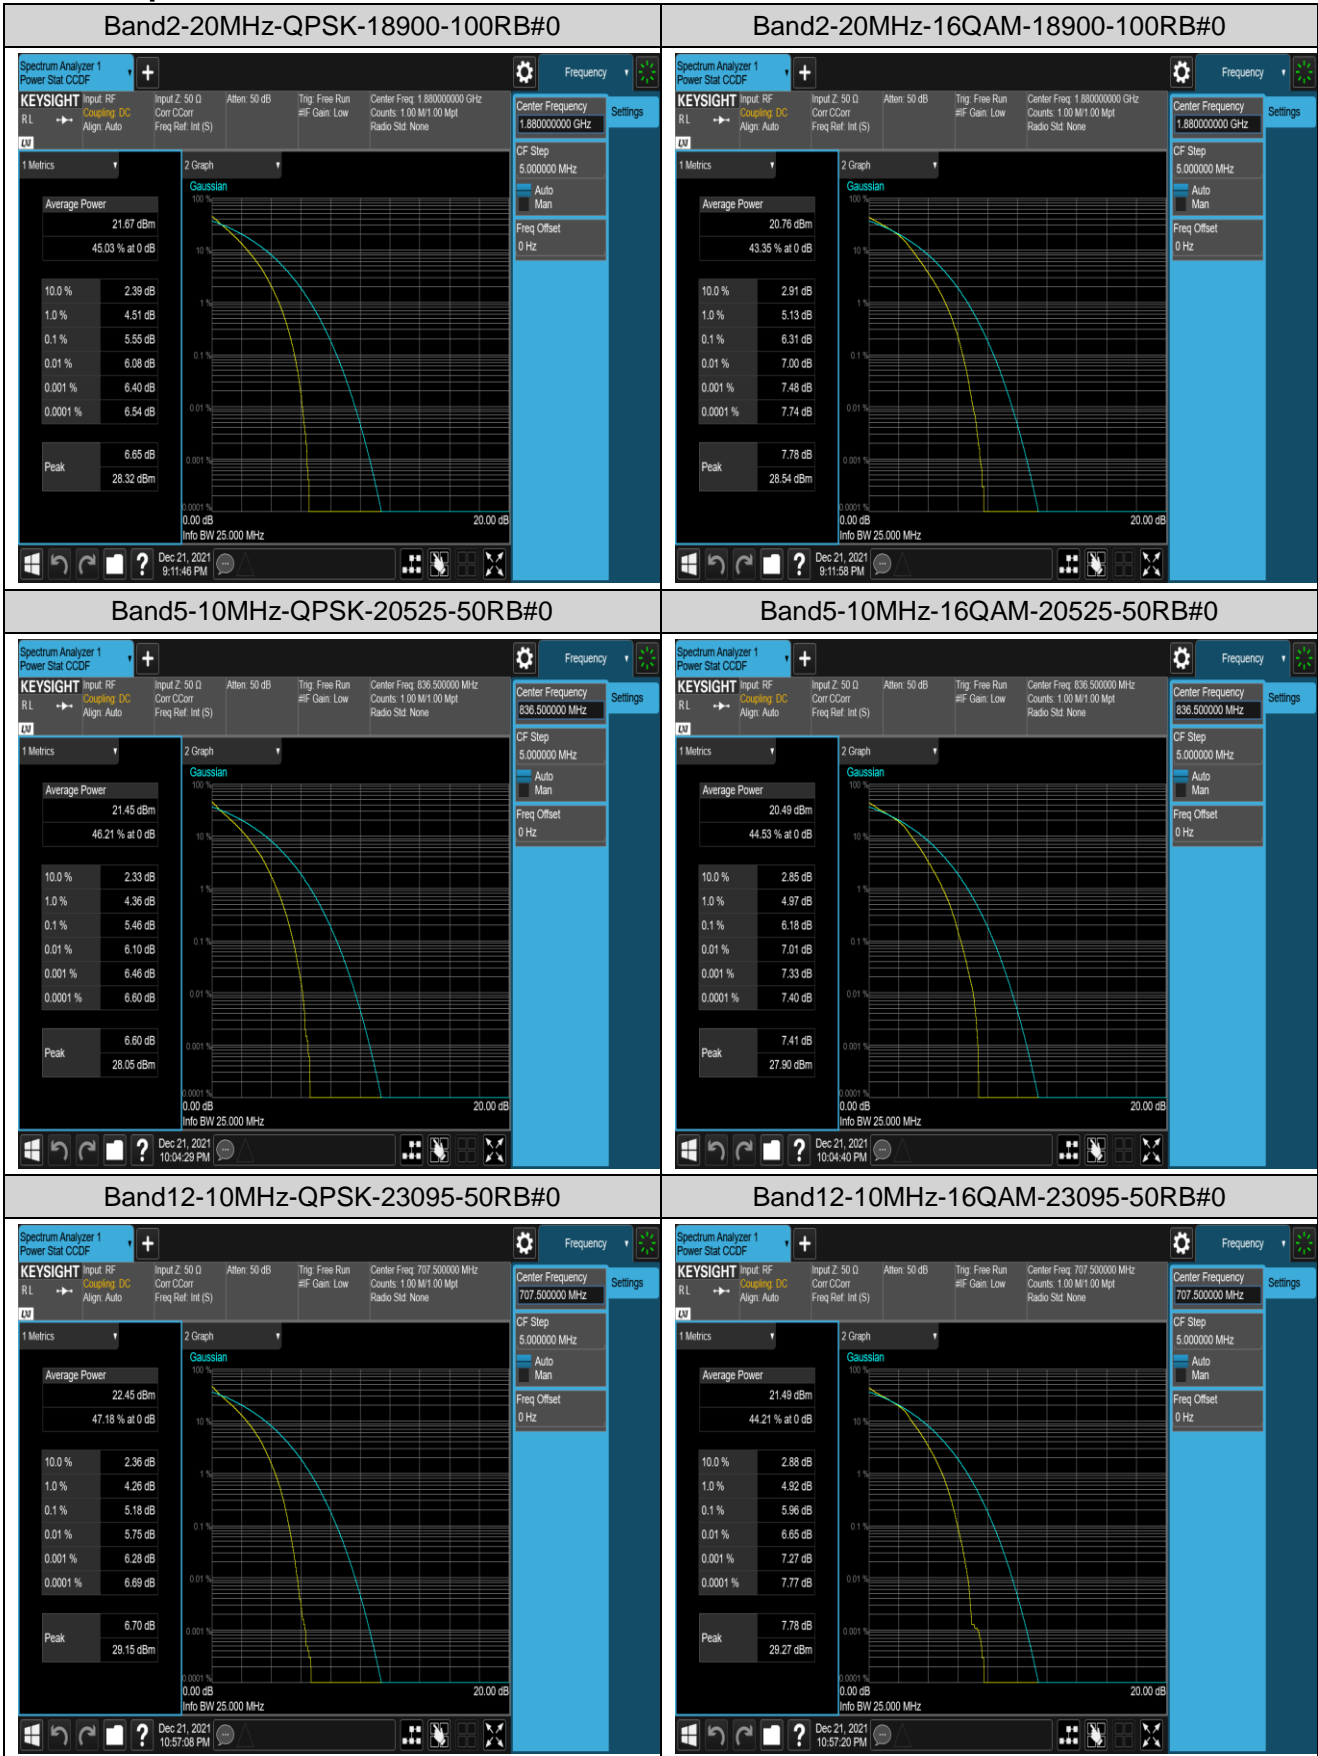

Test Graphs