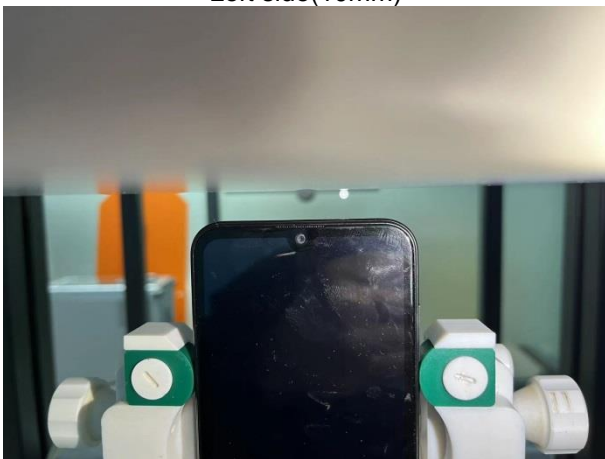

Top side(10mm)