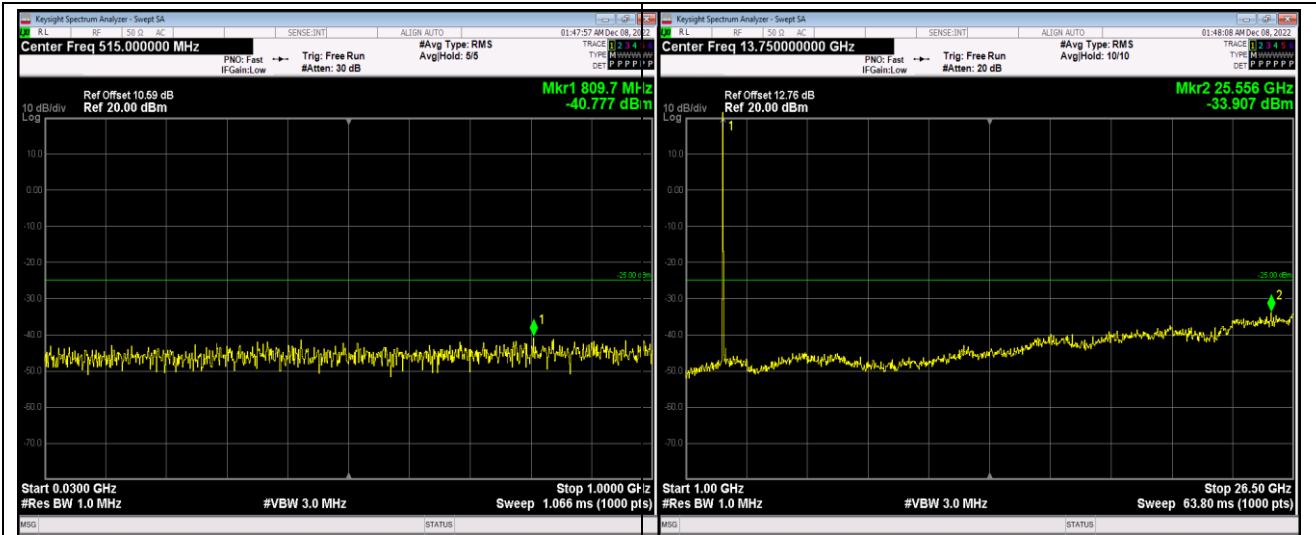

Band41-20MHz-16QAM-40740-1RB#0-Range2:1000~
26500MHz

Band41-20MHz-16QAM-40740-1RB#0-Range1:30
~1000MHz