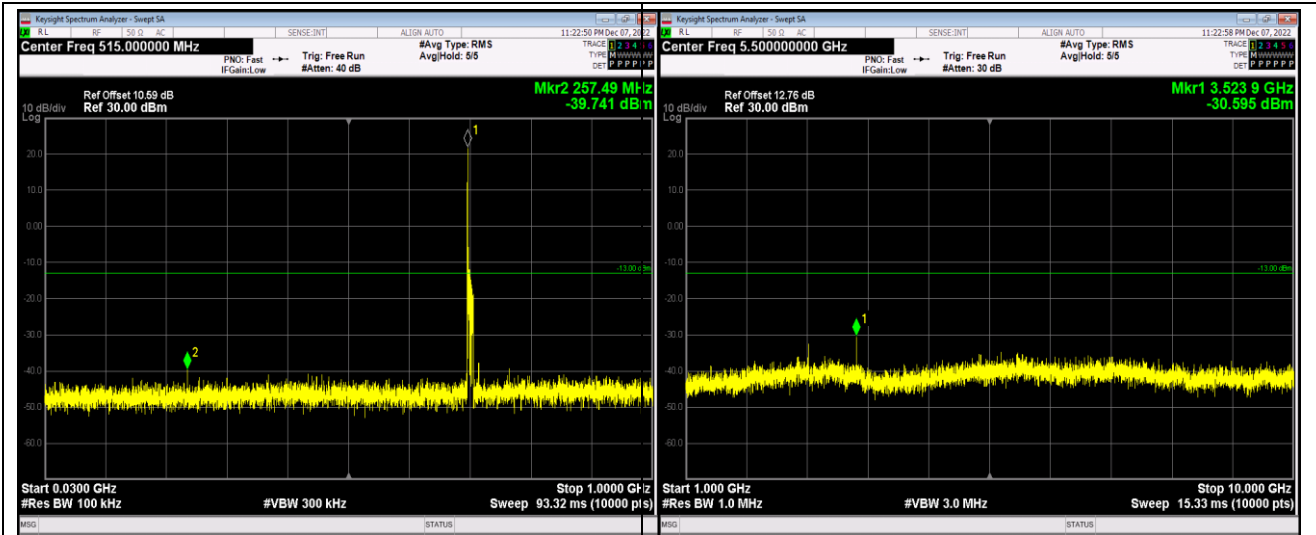

Band17-5MHz-QPSK-23825-1RB#0-Range1:30~1000MHz

Band17-5MHz-QPSK-23825-1RB#0-Range2:1000~10000MHz

Band17-5MHz-16QAM-23755-1RB#0-Range1:30~1000MHz

Band17-5MHz-16QAM-23755-1RB#0-Range2:1000~10000MHz

Band17-10MHz-QPSK-23790-1RB#0-Range1:30~1000MHz