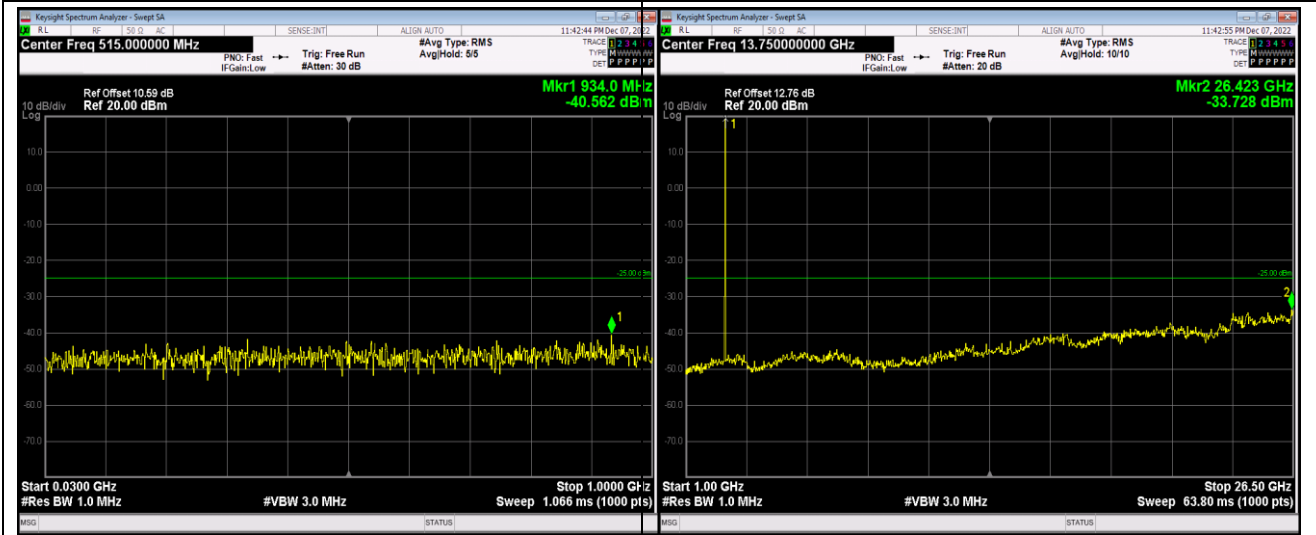

Band41-5MHz-16QAM-41215-1RB#0-Range1:30~1000MHz

Band41-20MHz-QPSK-40340-1RB#0-Range2:1000~6500MHz

Band41-5MHz-16QAM-41215-1RB#0-Range2:1000~6500MHz

Band41-20MHz-QPSK-40340-1RB#0-Range1:30~1000MHz