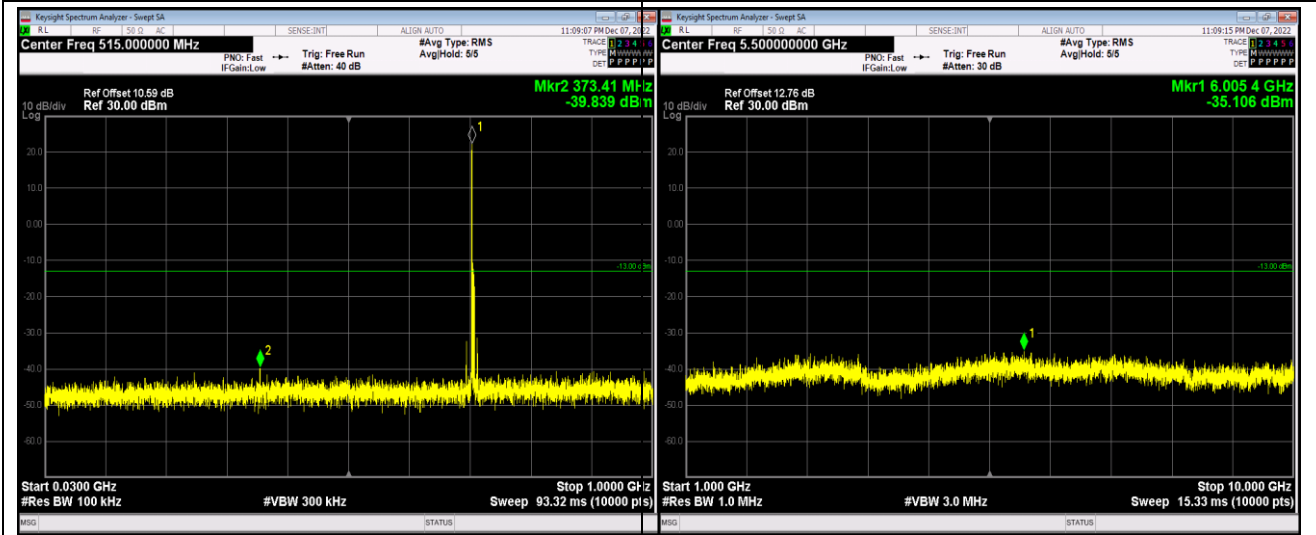

Band17-5MHz-QPSK-23825-1RB#0-Range1:30~1000MHz

Band17-5MHz-QPSK-23825-1RB#0-Range2:1000~10000MHz

Band17-5MHz-16QAM-23755-1RB#0-Range1:30~1000MHz

Band17-5MHz-16QAM-23755-1RB#0-Range2:1000~10000MHz

Band17-10MHz-QPSK-23790-1RB#0-Range1:30~1000MHz