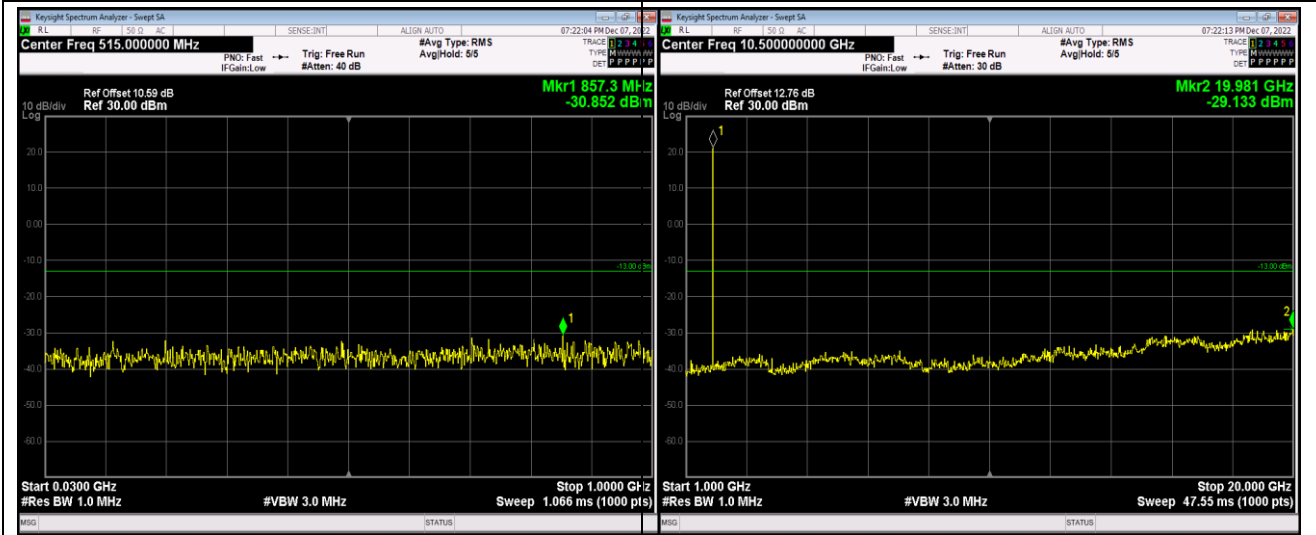

Remark: All bandwidth and all modulation had been tested, but only the worst case data displayed in this report.

Test Graphs

Band2-1.4MHz-16QAM-18607-1RB#0-Range1:30~1000MHz

Band2-1.4MHz-16QAM-18607-1RB#0-Range2:1000~20000MHz