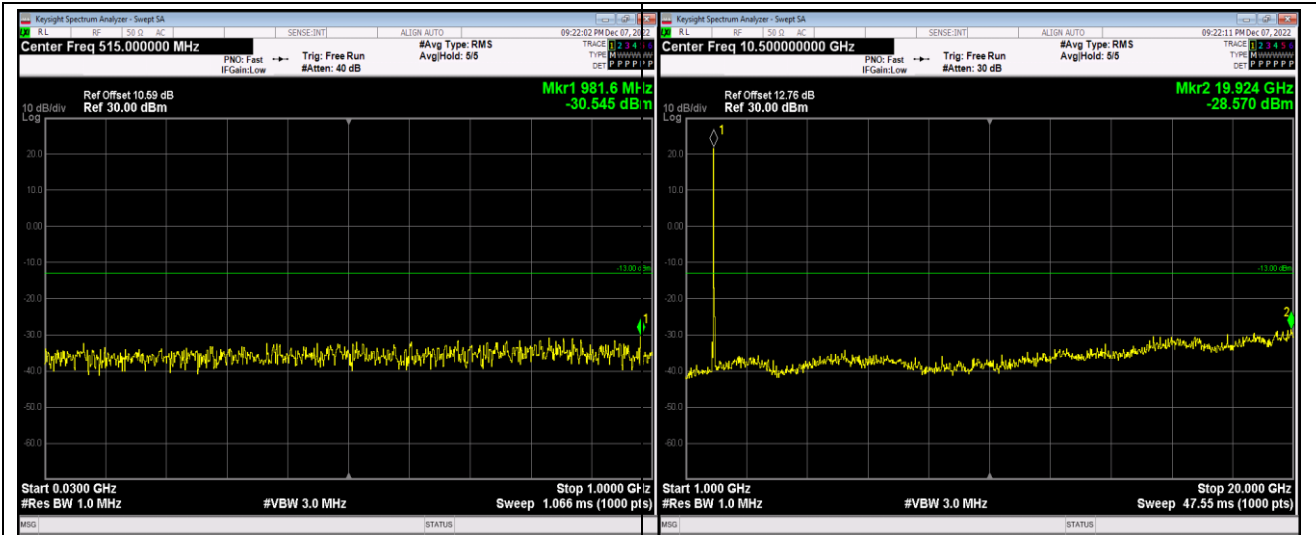

Band2-20MHz-QPSK-19100-1RB#0-Range2:1000~20000MHz

Band2-20MHz-QPSK-19100-1RB#0-Range1:30~1000MHz