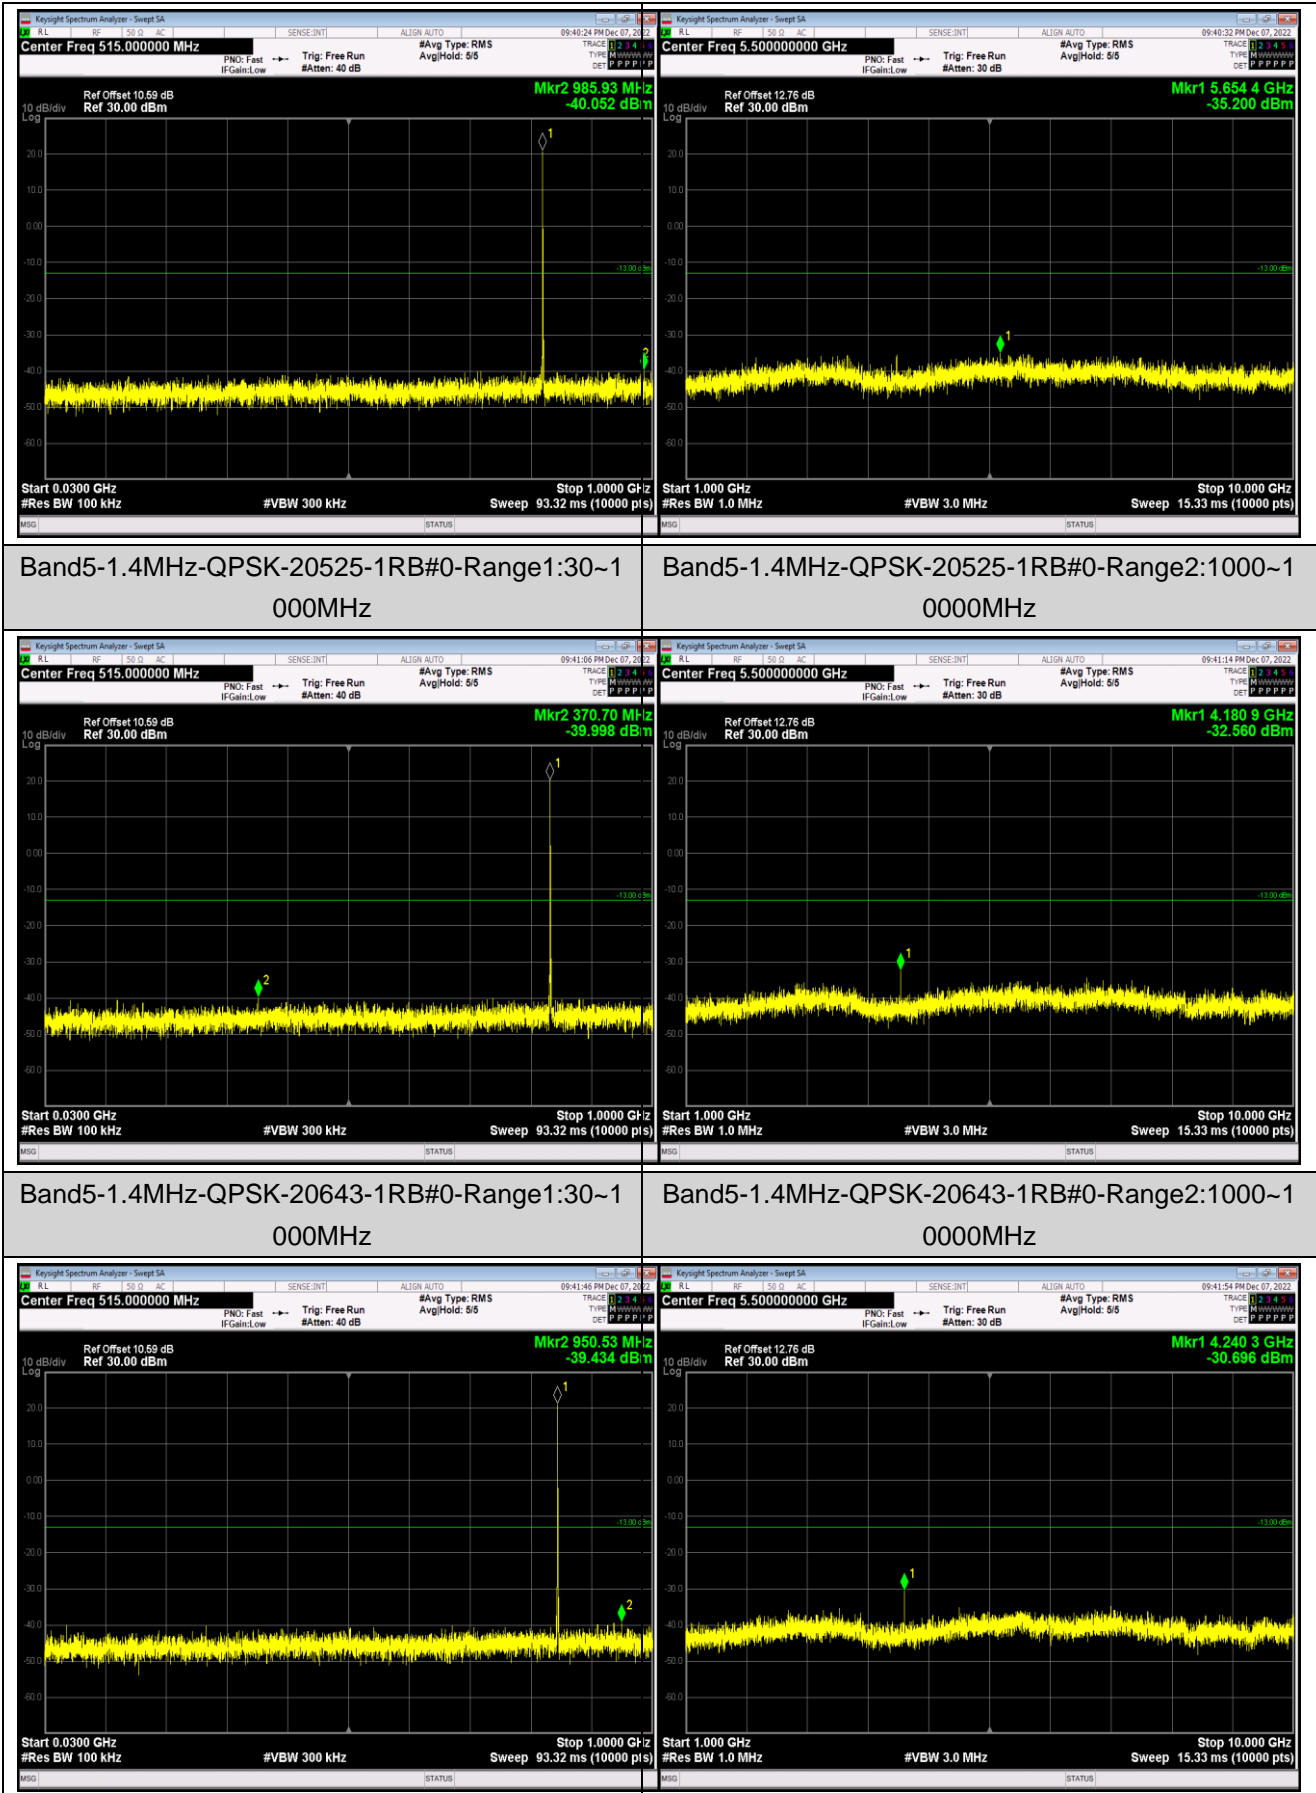

Remark: All bandwidth and all modulation had been tested, but only the worst case data displayed in this report.

Test Graphs

Band2-1.4MHz-16QAM-18607-1RB#0-Range1:30~1000MHz

Band2-1.4MHz-16QAM-18607-1RB#0-Range2:1000~20000MHz

Band2-1.4MHz-16QAM-18900-1RB#0-Range1:30~1000MHz

Band2-1.4MHz-16QAM-18900-1RB#0-Range2:1000~20000MHz

Band2-20MHz-QPSK-19100-1RB#0-Range1:30~1000MHz

Band2-20MHz-QPSK-19100-1RB#0-Range2:1000~20000MHz

Band2-20MHz-16QAM-18700-1RB#0-Range1:30~1000MHz

Band2-20MHz-16QAM-18700-1RB#0-Range2:1000~20000MHz

Band5-10MHz-QPSK-20450-1RB#0-Range1:30~1000MHz

Band5-10MHz-QPSK-20450-1RB#0-Range2:1000~10000MHz

Band5-10MHz-QPSK-20525-1RB#0-Range1:30~1000MHz

Band5-10MHz-QPSK-20525-1RB#0-Range2:1000~10000MHz