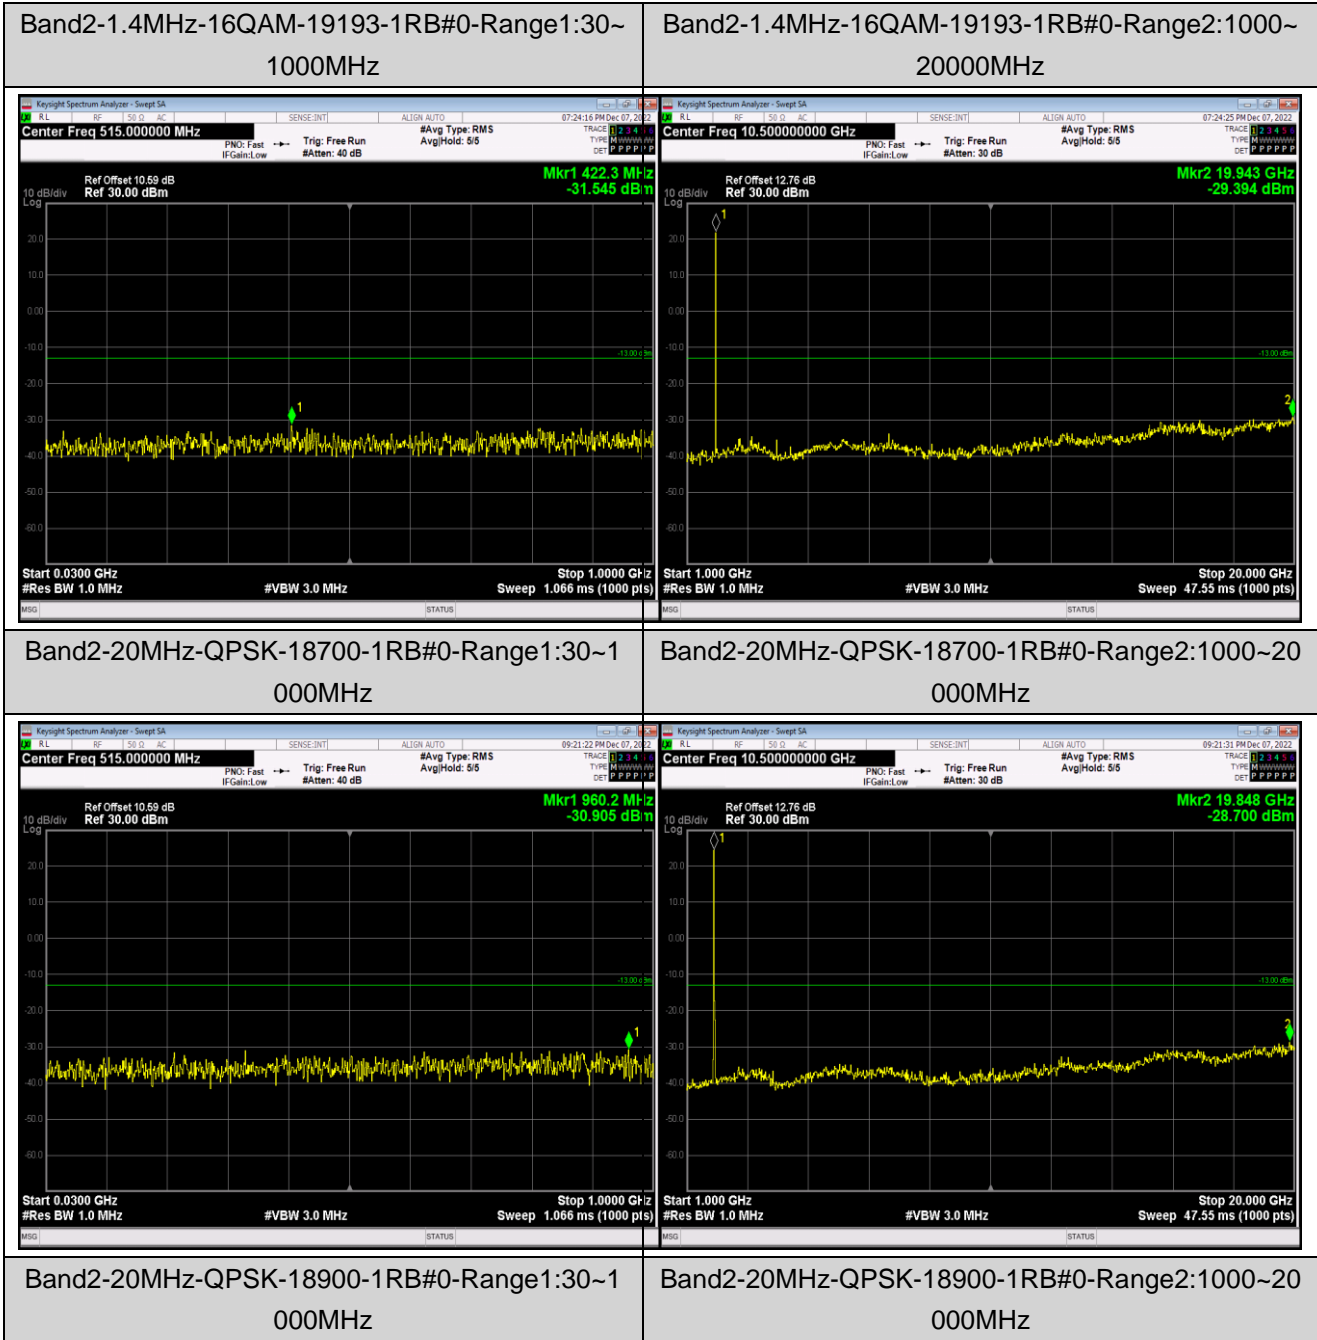

Remark: All bandwidth and all modulation had been tested, but only the worst case data displayed in this report.

Test Graphs

Band2-1.4MHz-16QAM-18607-1RB#0-Range1:30~1000MHz

Band2-1.4MHz-16QAM-18607-1RB#0-Range2:1000~20000MHz

Band2-1.4MHz-16QAM-18900-1RB#0-Range1:30~1000MHz

Band2-1.4MHz-16QAM-18900-1RB#0-Range2:1000~20000MHz

Band2-20MHz-QPSK-19100-1RB#0-Range1:30~1000MHz

Band2-20MHz-QPSK-19100-1RB#0-Range2:1000~20000MHz

Band2-20MHz-16QAM-18700-1RB#0-Range1:30~1000MHz