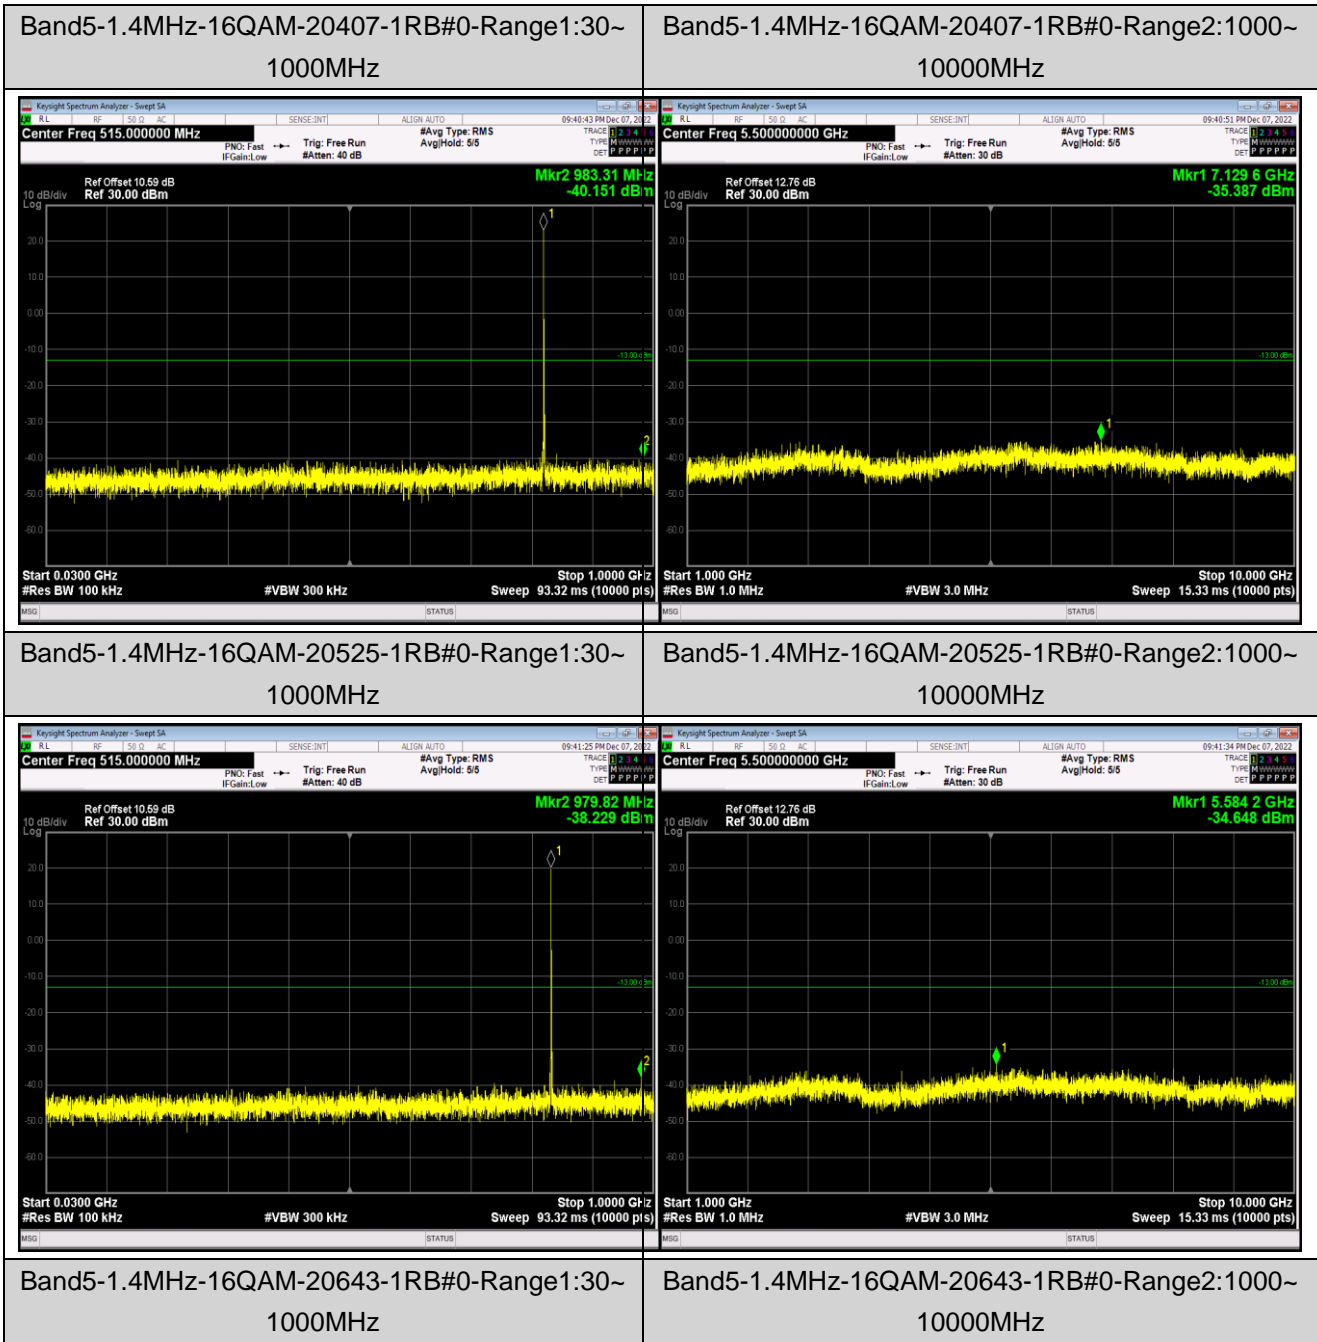

Remark: All bandwidth and all modulation had been tested, but only the worst case data displayed in this report.

Test Graphs

Band2-1.4MHz-16QAM-18607-1RB#0-Range1:30~1000MHz

Band2-1.4MHz-16QAM-18607-1RB#0-Range2:1000~20000MHz

Band2-1.4MHz-16QAM-18900-1RB#0-Range1:30~1000MHz

Band2-1.4MHz-16QAM-18900-1RB#0-Range2:1000~20000MHz

Band2-20MHz-QPSK-19100-1RB#0-Range1:30~1000MHz

Band2-20MHz-QPSK-19100-1RB#0-Range2:1000~20000MHz

Band2-20MHz-16QAM-18700-1RB#0-Range1:30~1000MHz

Band2-20MHz-16QAM-18700-1RB#0-Range2:1000~20000MHz

Band5-10MHz-QPSK-20450-1RB#0-Range1:30~1000MHz

Band5-10MHz-QPSK-20450-1RB#0-Range2:1000~10000MHz

Band5-10MHz-QPSK-20525-1RB#0-Range1:30~1000MHz

Band5-10MHz-QPSK-20525-1RB#0-Range2:1000~10000MHz