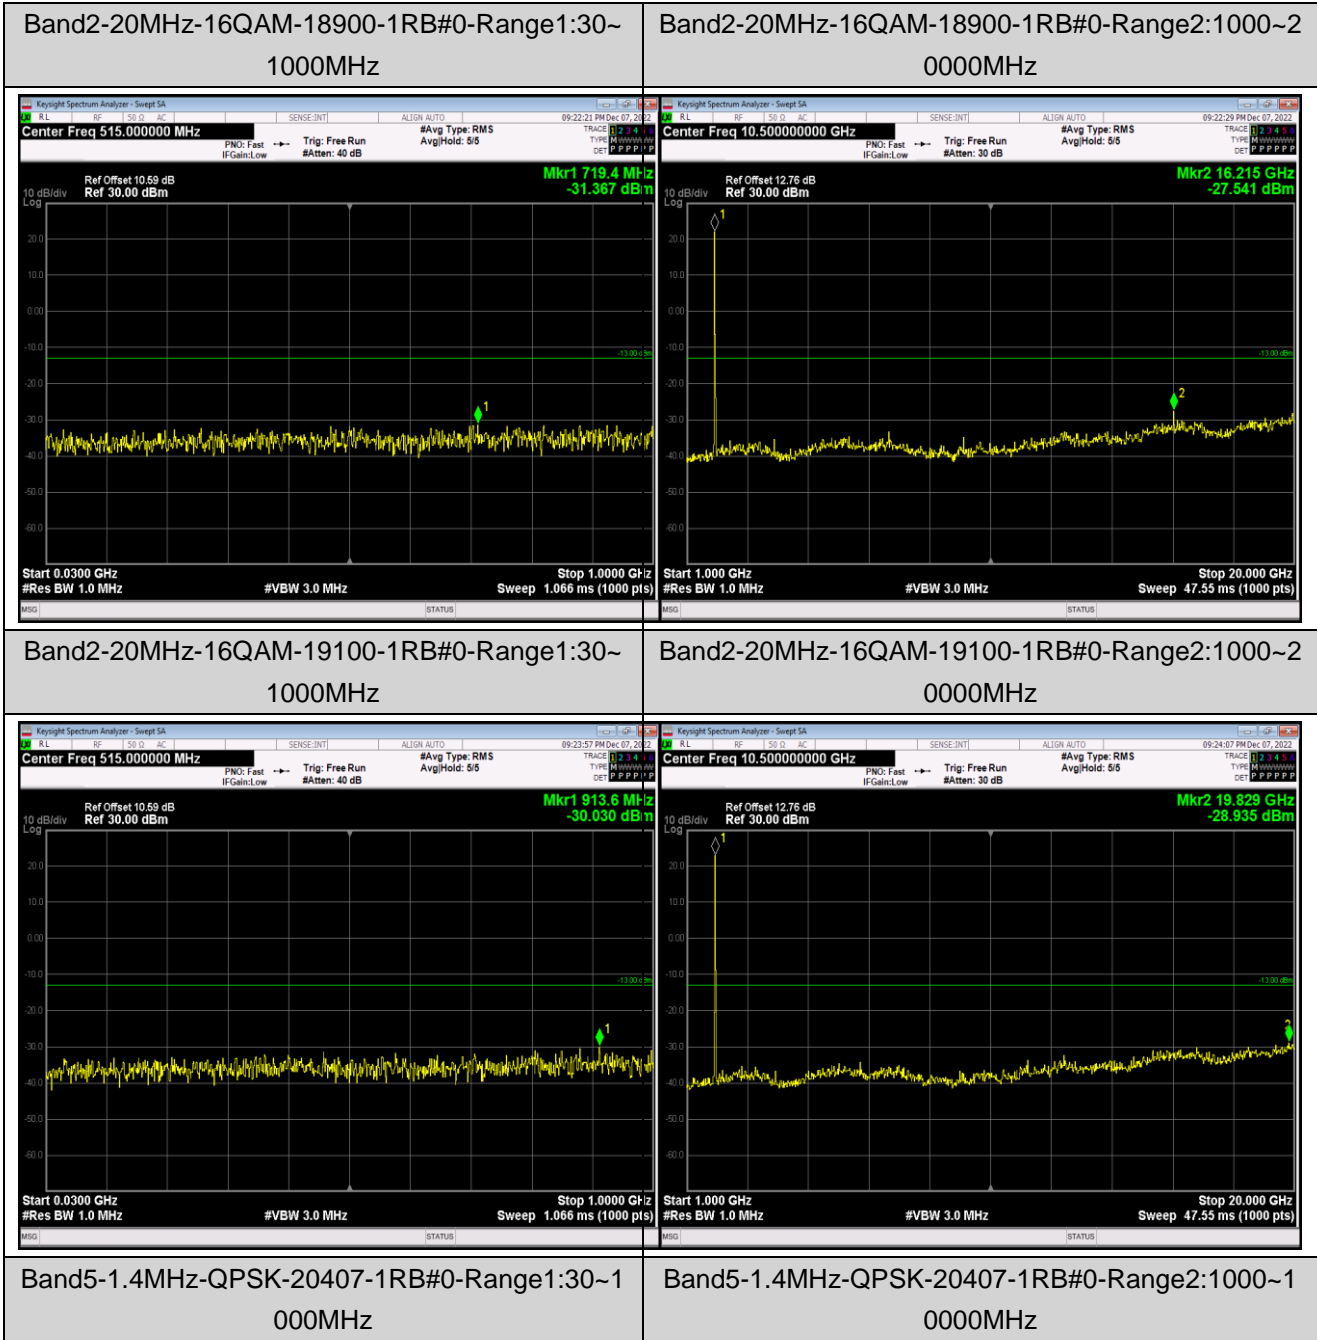

Remark: All bandwidth and all modulation had been tested, but only the worst case data displayed in this report.

Test Graphs

Band2-1.4MHz-16QAM-18607-1RB#0-Range1:30~1000MHz

Band2-1.4MHz-16QAM-18607-1RB#0-Range2:1000~20000MHz

Band2-1.4MHz-16QAM-18900-1RB#0-Range1:30~1000MHz

Band2-1.4MHz-16QAM-18900-1RB#0-Range2:1000~20000MHz

Band2-20MHz-QPSK-19100-1RB#0-Range1:30~1000MHz

Band2-20MHz-QPSK-19100-1RB#0-Range2:1000~20000MHz

Band2-20MHz-16QAM-18700-1RB#0-Range1:30~1000MHz

Band2-20MHz-16QAM-18700-1RB#0-Range2:1000~20000MHz

Band5-10MHz-QPSK-20450-1RB#0-Range1:30~1000MHz

Band5-10MHz-QPSK-20450-1RB#0-Range2:1000~10000MHz

Band5-10MHz-QPSK-20525-1RB#0-Range1:30~1000MHz

Band5-10MHz-QPSK-20525-1RB#0-Range2:1000~10000MHz