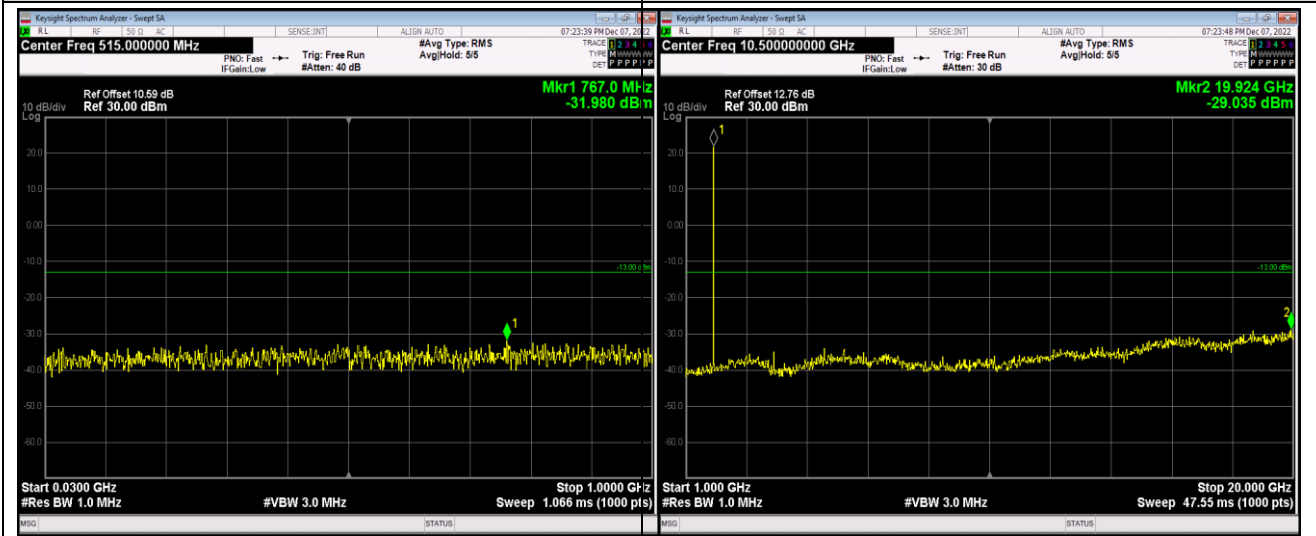

Band2-1.4MHz-16QAM-18900-1RB#0-Range1:30~1000MHz

Band2-1.4MHz-16QAM-18900-1RB#0-Range2:1000~20000MHz