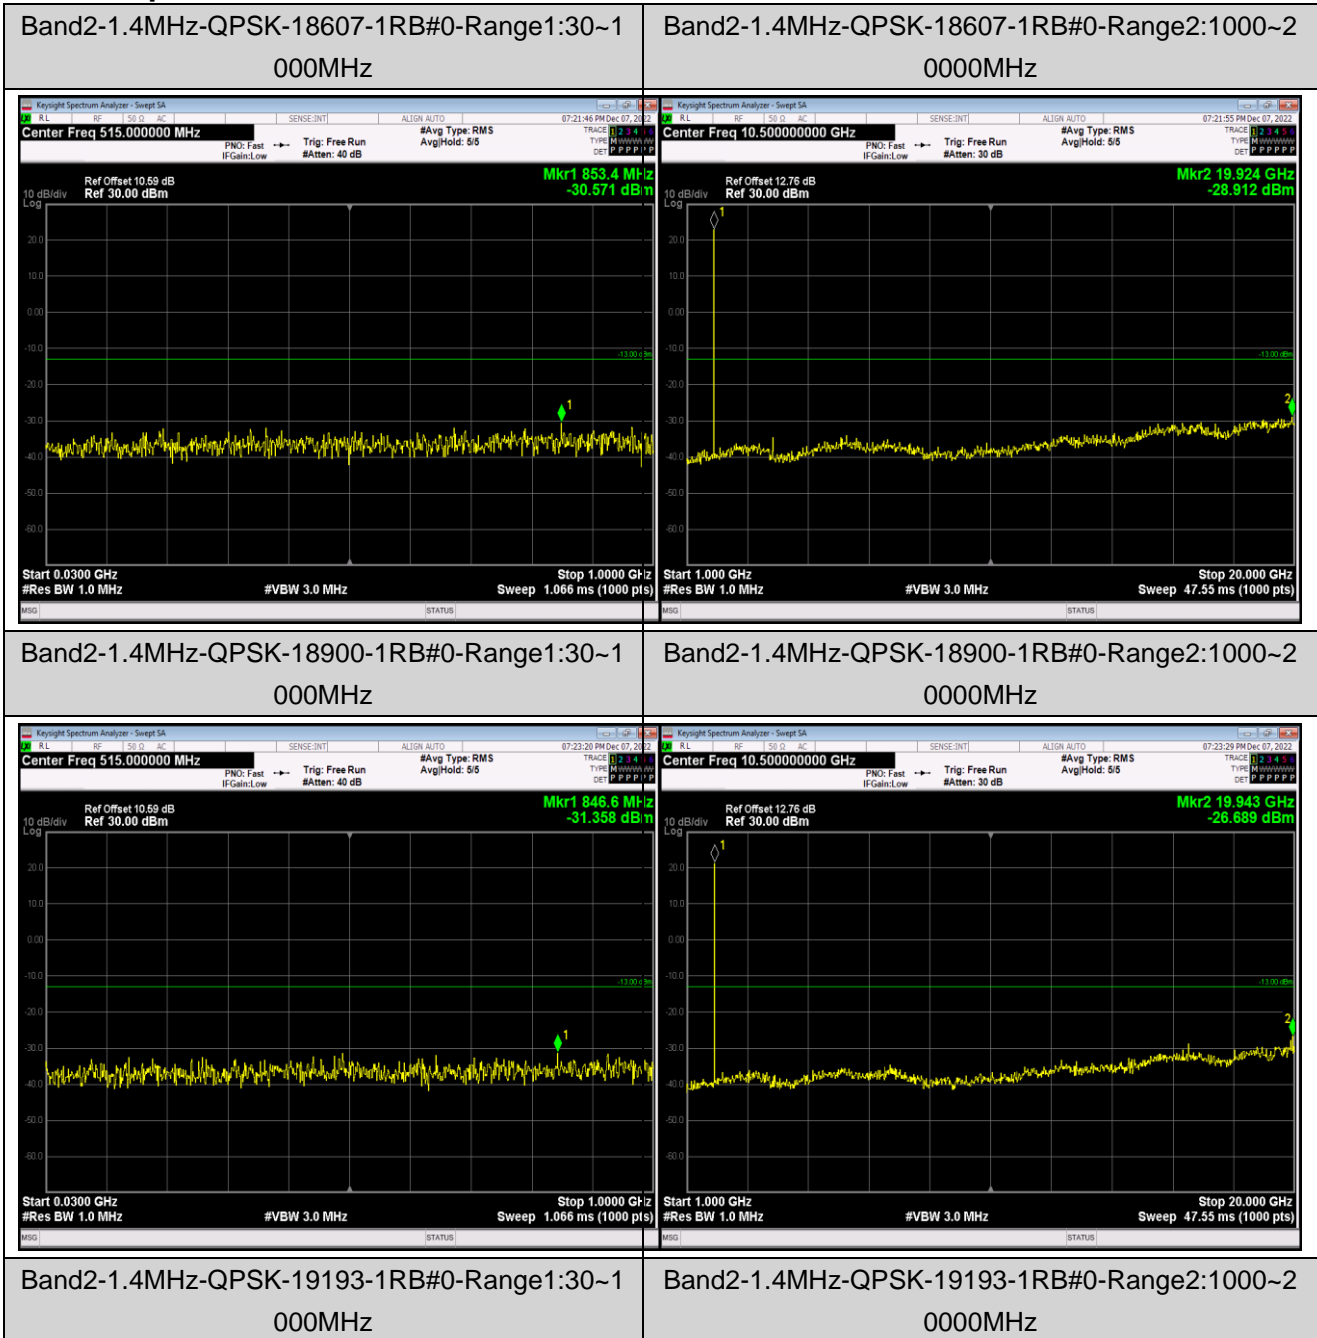

Test Graphs