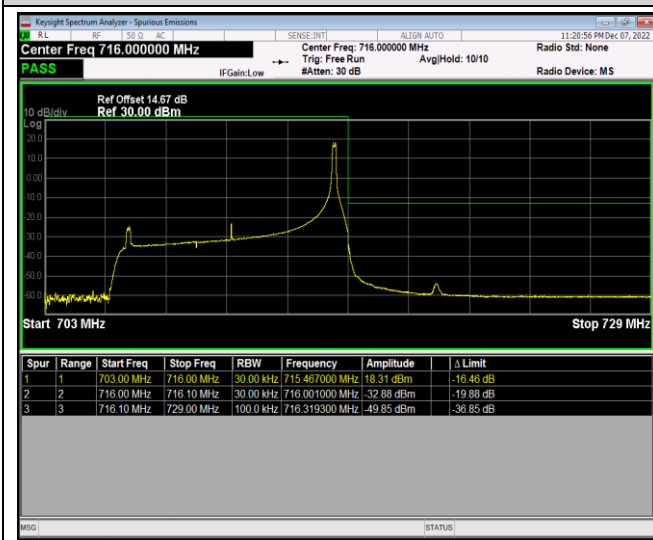

Band17-10MHz-QPSK-23780-50RB#0

Band17-10MHz-QPSK-23800-1RB#0

Band17-10MHz-QPSK-23800-1RB#49

Band17-10MHz-QPSK-23800-50RB#0

Band17-10MHz-16QAM-23780-1RB#0

Band17-10MHz-16QAM-23780-1RB#49

Band17-10MHz-16QAM-23780-50RB#0