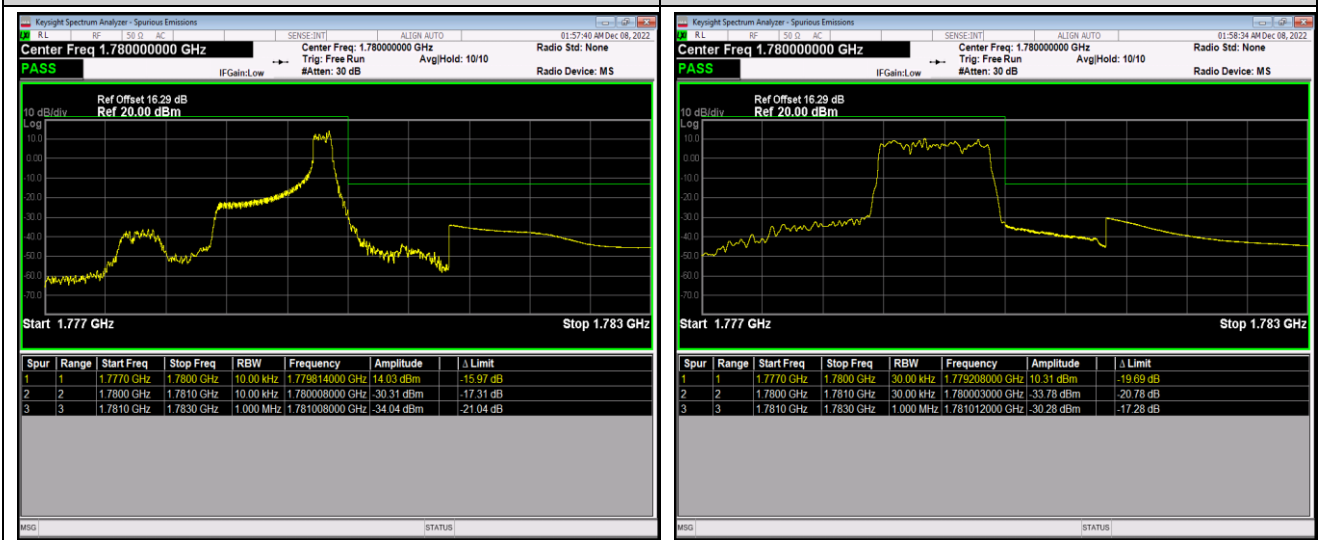

Band66-1.4MHz-16QAM-132665-1RB#5

Band66-1.4MHz-16QAM-132665-6RB#0

Band66-20MHz-QPSK-132072-1RB#0

Band66-20MHz-QPSK-132072-1RB#99