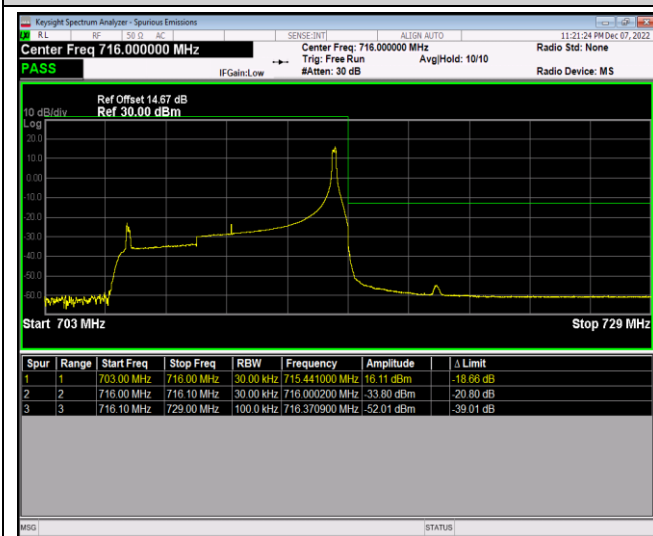

Band17-10MHz-16QAM-23800-1RB#49

Band41-5MHz-QPSK-40265-1RB#0