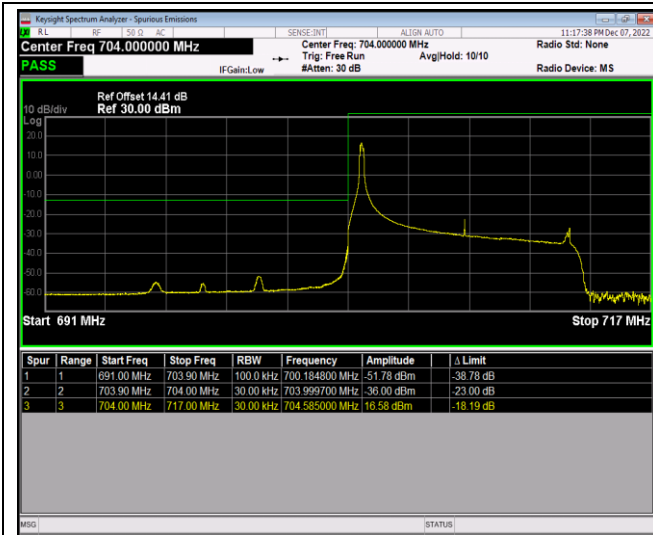

Band17-10MHz-QPSK-23780-50RB#0

Band17-10MHz-QPSK-23800-1RB#0

Band17-10MHz-QPSK-23800-1RB#49

Band17-10MHz-QPSK-23800-50RB#0

Band17-10MHz-16QAM-23780-1RB#0

Band17-10MHz-16QAM-23780-1RB#49

Band17-10MHz-16QAM-23780-50RB#0