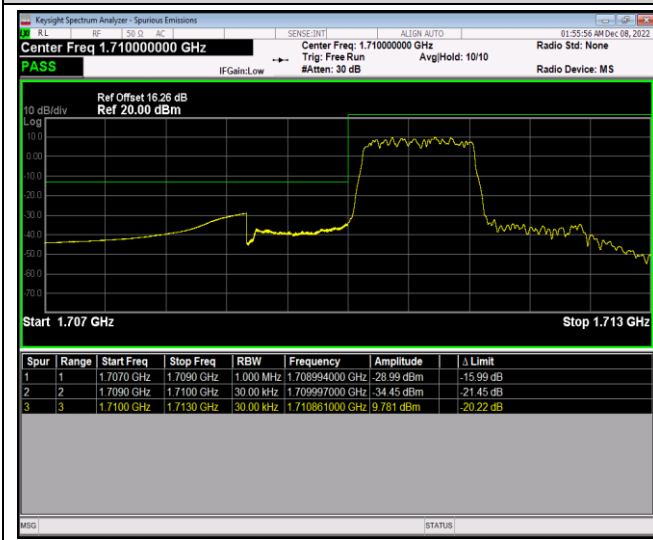

Band66-1.4MHz-QPSK-131979-6RB#0

Band66-1.4MHz-QPSK-132665-1RB#5