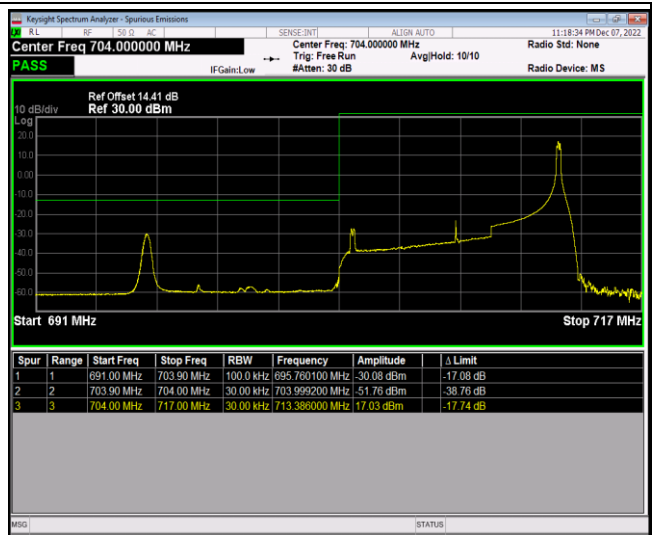

Band17-10MHz-QPSK-23780-50RB#0

Band17-10MHz-QPSK-23800-1RB#0

Band17-10MHz-QPSK-23800-1RB#49

Band17-10MHz-QPSK-23800-50RB#0

Band17-10MHz-16QAM-23780-1RB#0

Band17-10MHz-16QAM-23780-1RB#49

Band17-10MHz-16QAM-23780-50RB#0