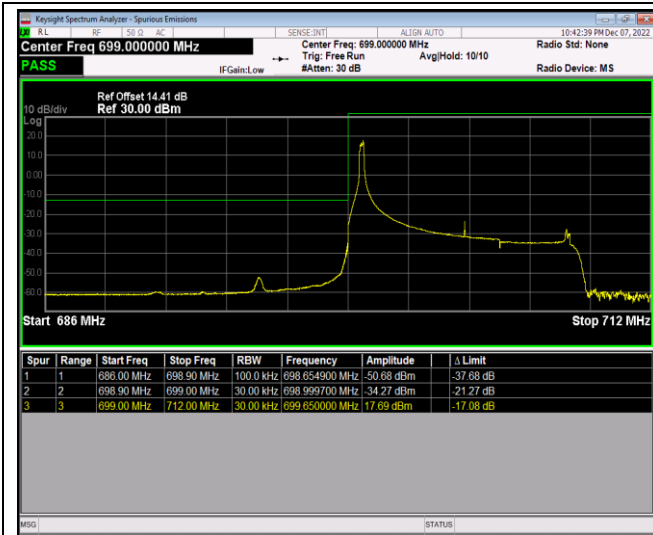

Band12-10MHz-QPSK-23060-50RB#0