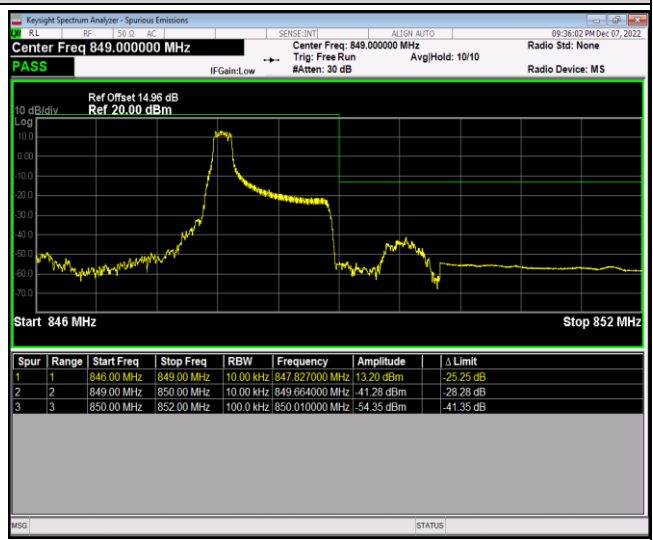

Band5-1.4MHz-QPSK-20643-1RB#0

Band5-1.4MHz-QPSK-20643-6RB#0