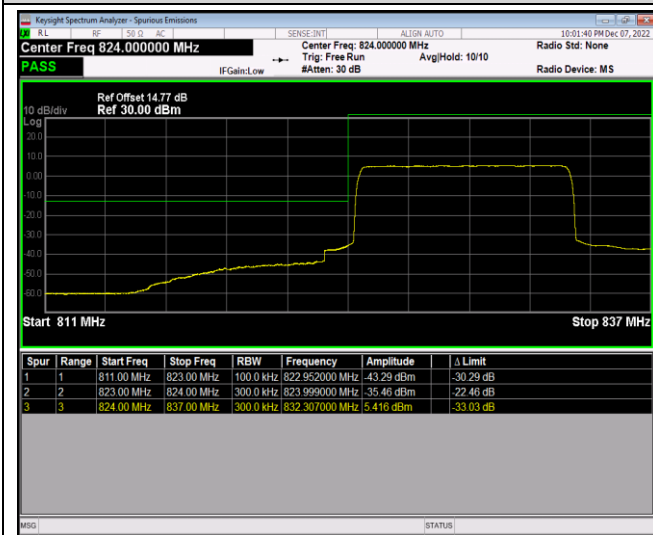

Band5-10MHz-16QAM-20450-1RB#0

Band5-10MHz-16QAM-20450-1RB#49

Band5-10MHz-16QAM-20450-50RB#0

Band5-10MHz-16QAM-20600-1RB#0

Band5-10MHz-16QAM-20600-1RB#49

Band5-10MHz-16QAM-20600-50RB#0

Band12-1.4MHz-QPSK-23017-1RB#0