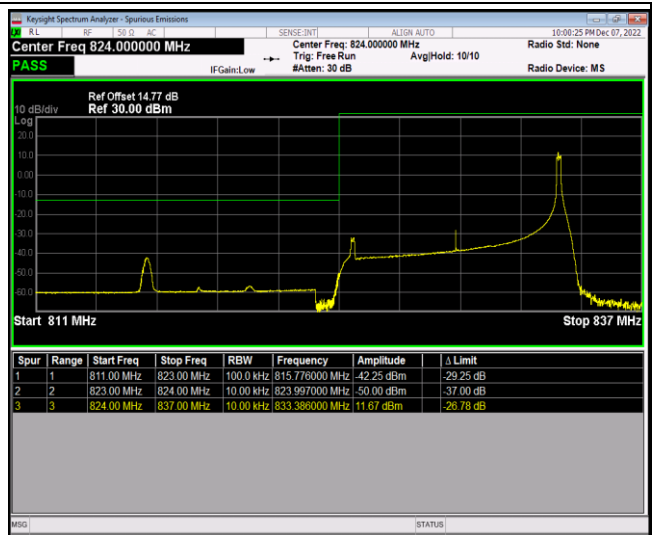

Band5-10MHz-16QAM-20450-1RB#49

Band5-10MHz-16QAM-20600-1RB#0