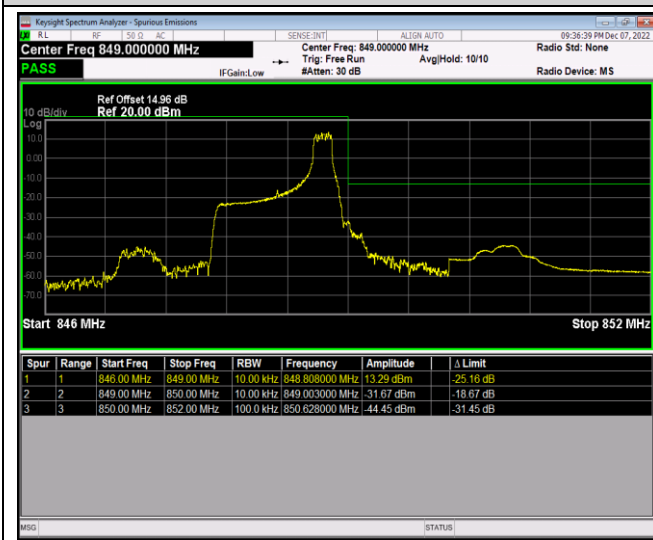

Band5-1.4MHz-QPSK-20643-1RB#5

Band5-1.4MHz-16QAM-20407-1RB#0