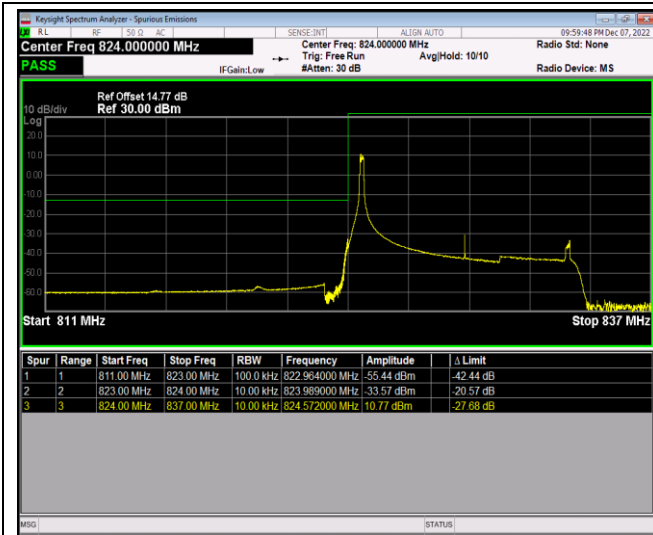

Band5-10MHz-16QAM-20450-1RB#0

Band5-10MHz-16QAM-20450-50RB#0