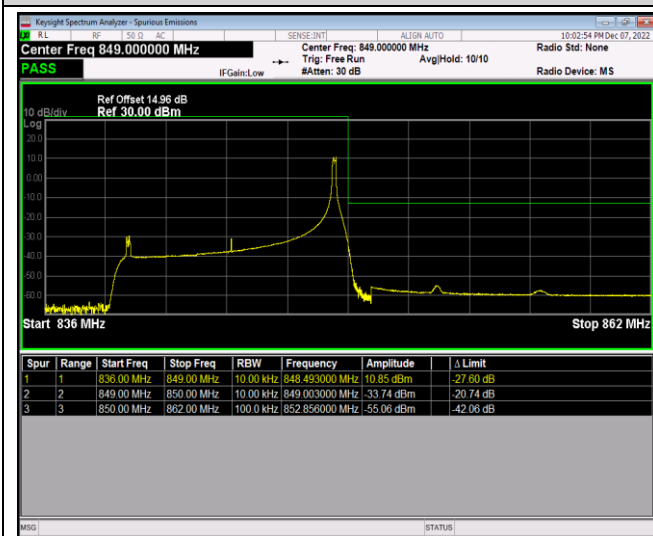

Band5-10MHz-16QAM-20450-1RB#0

Band5-10MHz-16QAM-20450-1RB#49

Band5-10MHz-16QAM-20450-50RB#0

Band5-10MHz-16QAM-20600-1RB#0

Band5-10MHz-16QAM-20600-1RB#49

Band5-10MHz-16QAM-20600-50RB#0

Band12-1.4MHz-QPSK-23017-1RB#0