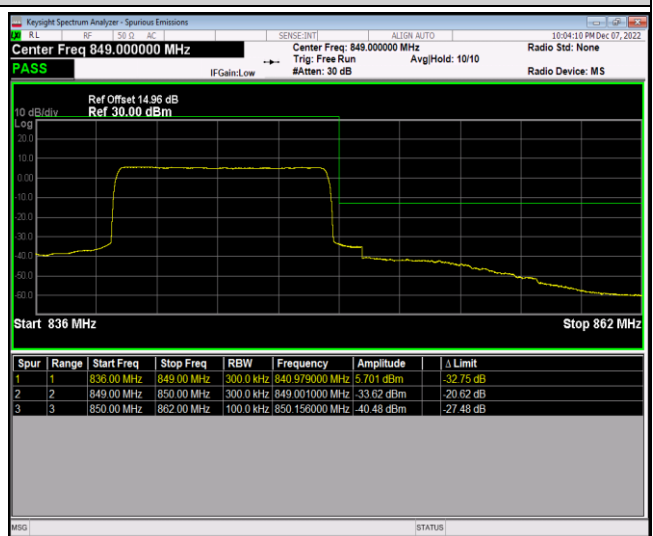

Band5-10MHz-16QAM-20450-1RB#0

Band5-10MHz-16QAM-20450-1RB#49

Band5-10MHz-16QAM-20450-50RB#0

Band5-10MHz-16QAM-20600-1RB#0

Band5-10MHz-16QAM-20600-1RB#49

Band5-10MHz-16QAM-20600-50RB#0

Band12-1.4MHz-QPSK-23017-1RB#0