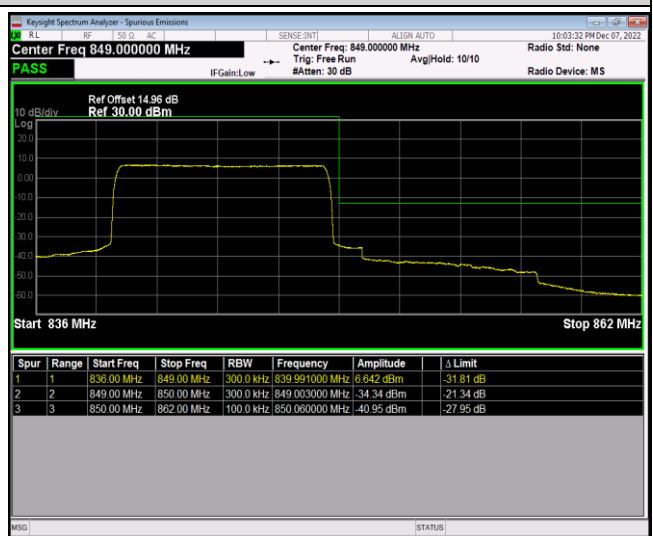

Band5-10MHz-QPSK-20600-50RB#0

Band5-10MHz-16QAM-20450-1RB#49