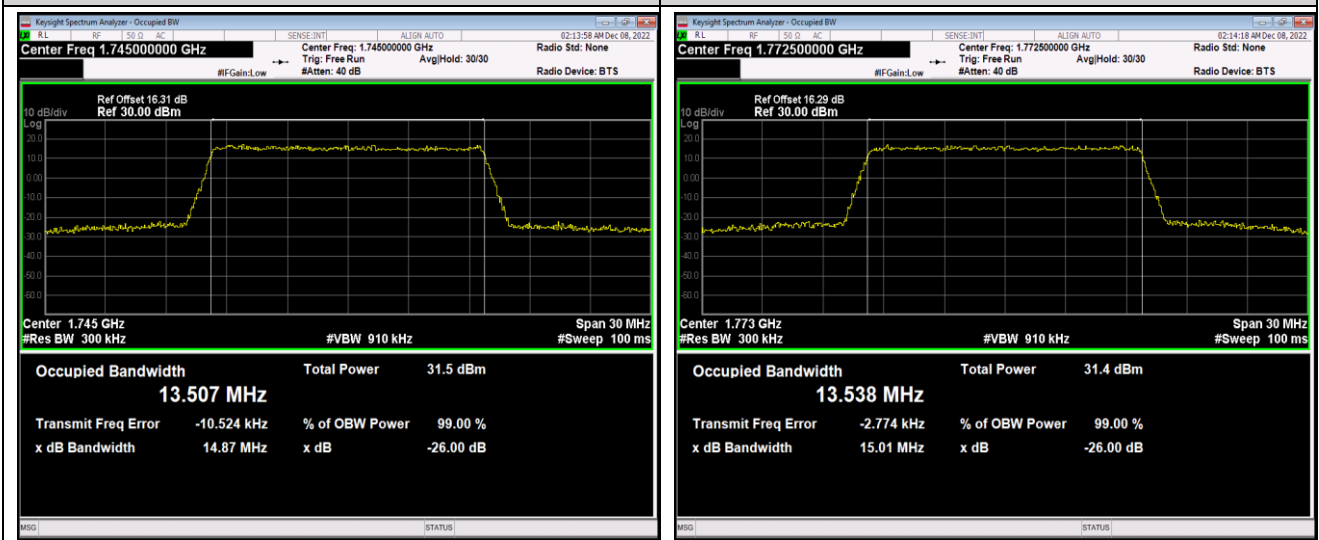

Band66-15MHz-16QAM-132322-75RB#0

Band66-15MHz-16QAM-132597-75RB#0