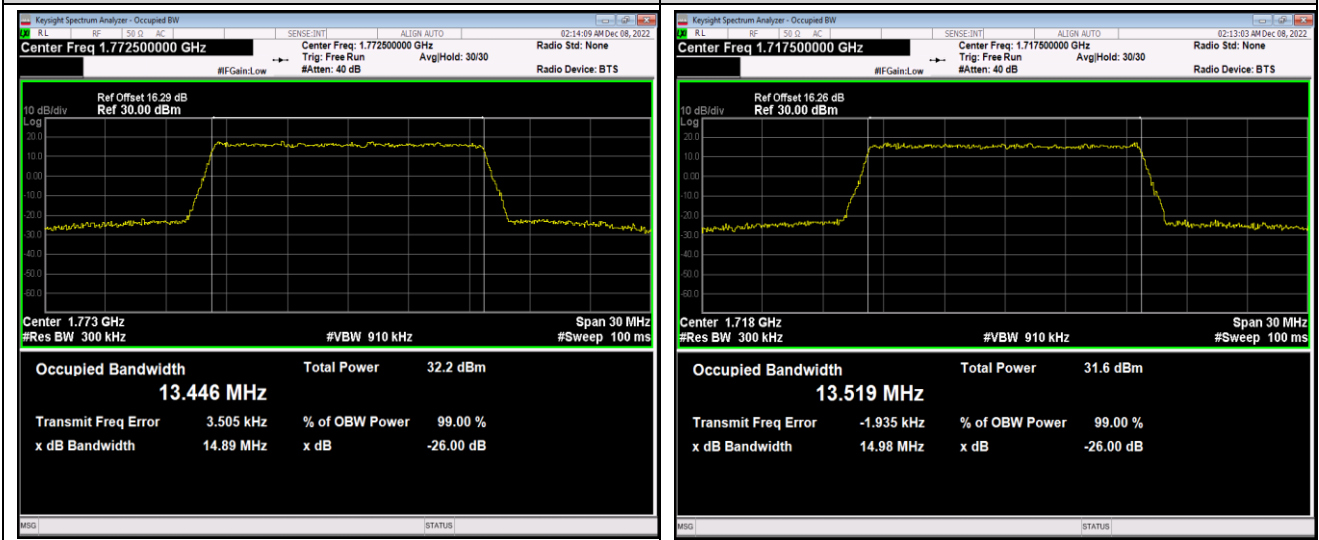

Band66-10MHz-16QAM-132322-50RB#0

Band66-10MHz-16QAM-132622-50RB#0

Band66-15MHz-QPSK-132047-75RB#0

Band66-15MHz-QPSK-132322-75RB#0

Band66-15MHz-QPSK-132597-75RB#0

Band66-15MHz-16QAM-132047-75RB#0

Band66-15MHz-16QAM-132322-75RB#0