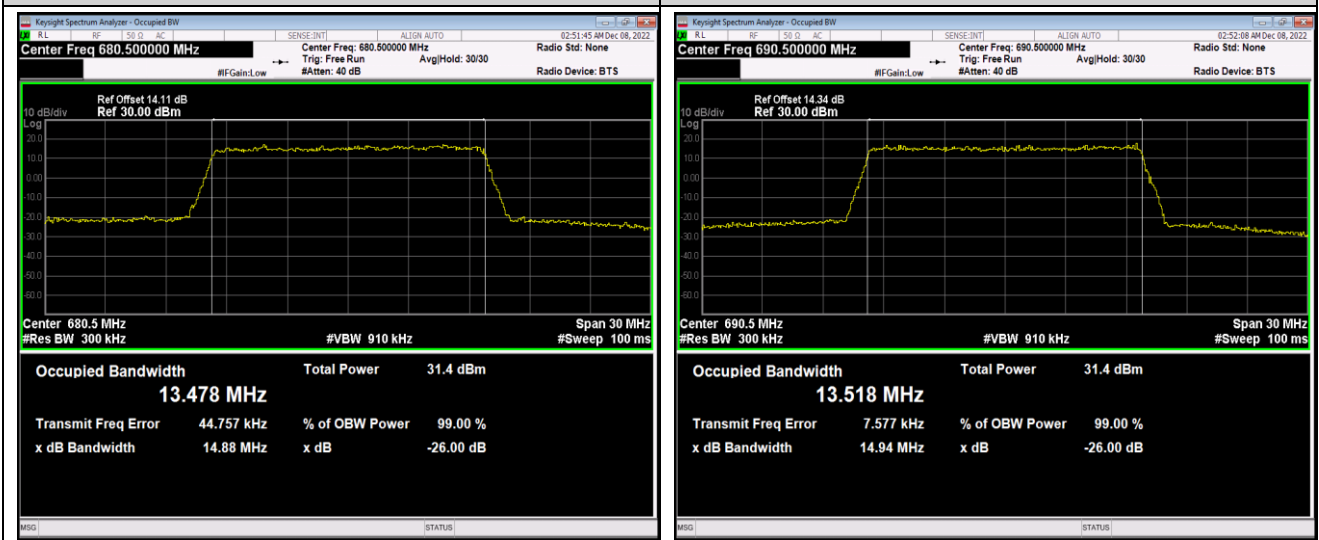

Band71-15MHz-16QAM-133297-75RB#0

Band71-15MHz-16QAM-133397-75RB#0