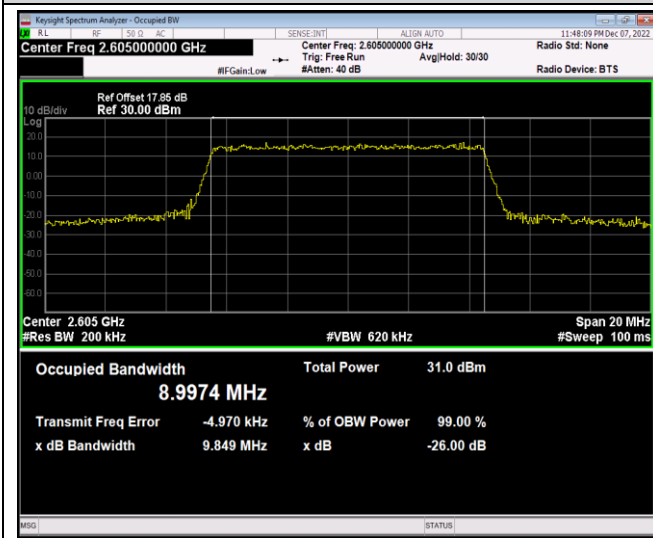

Band41-10MHz-16QAM-40740-50RB#0

Band41-15MHz-QPSK-40315-75RB#0