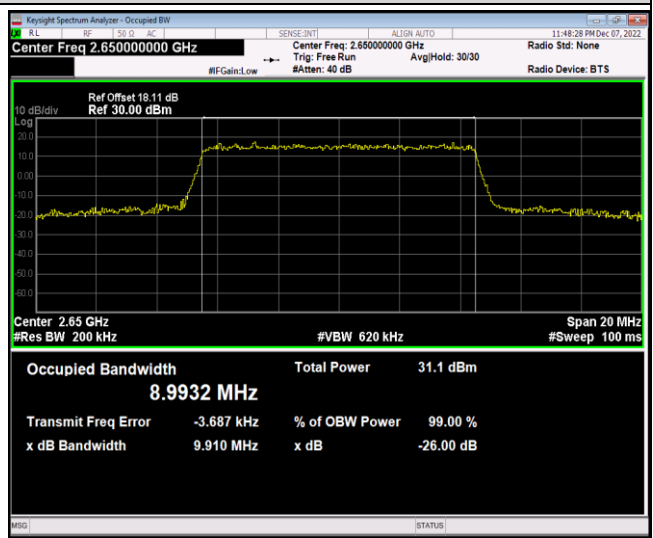

Band41-10MHz-16QAM-41190-50RB#0

Band41-15MHz-QPSK-40740-75RB#0