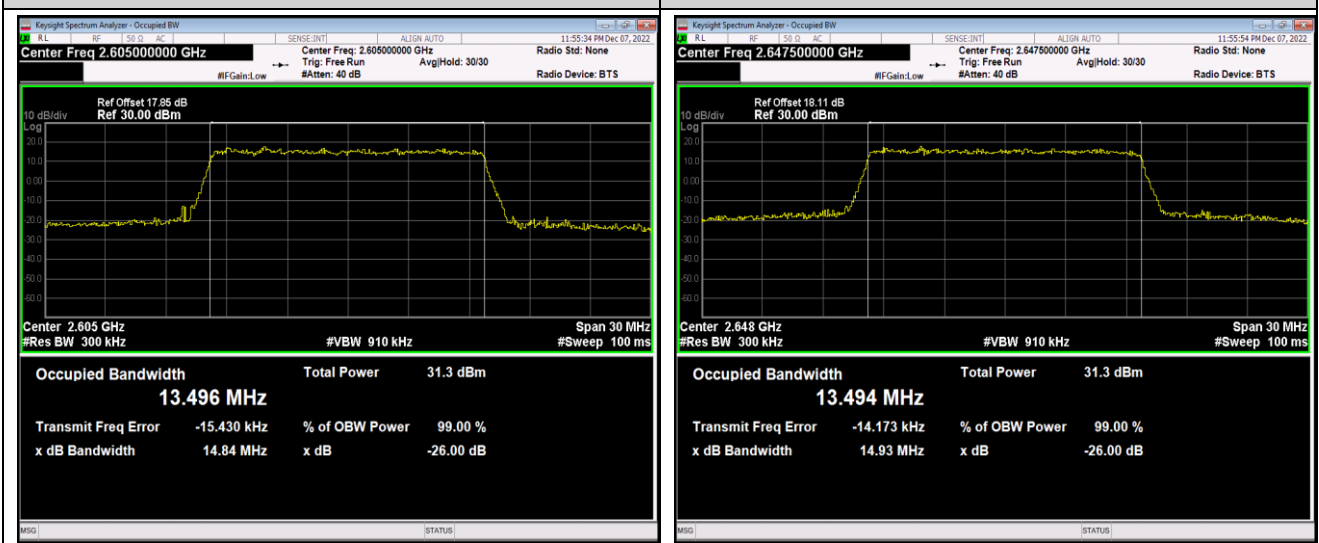

Band41-15MHz-16QAM-40740-75RB#0

Band41-15MHz-16QAM-41165-75RB#0

Band41-20MHz-QPSK-40340-100RB#0

Band41-20MHz-QPSK-40740-100RB#0