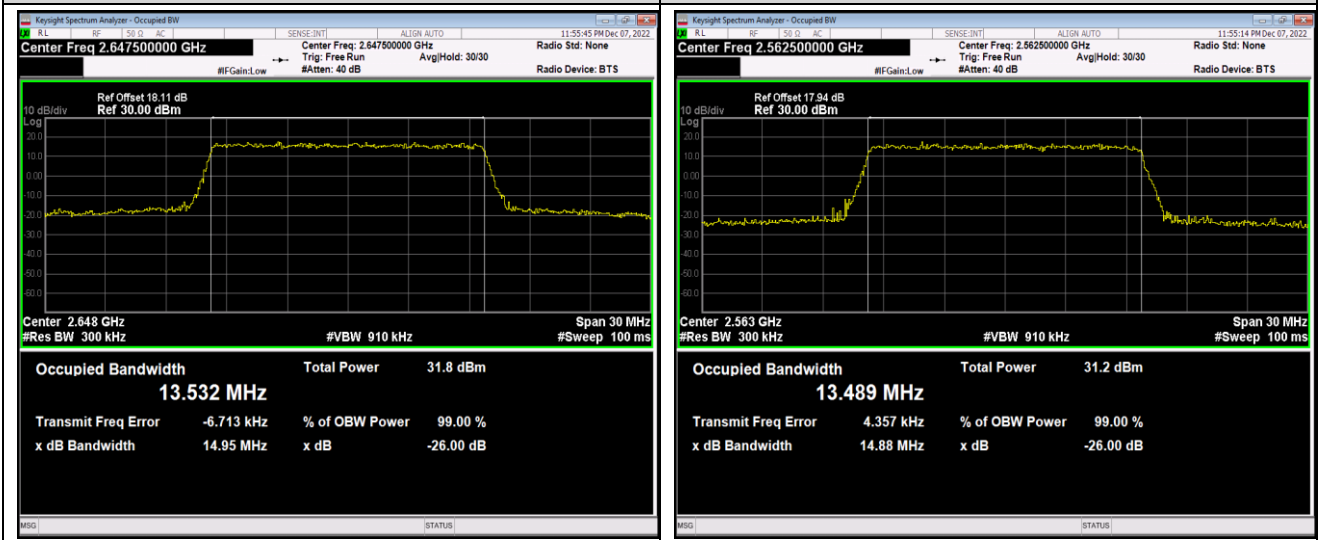

Band41-10MHz-16QAM-40740-50RB#0

Band41-10MHz-16QAM-41190-50RB#0

Band41-15MHz-QPSK-40315-75RB#0

Band41-15MHz-QPSK-40740-75RB#0

Band41-15MHz-QPSK-41165-75RB#0

Band41-15MHz-16QAM-40315-75RB#0

Band41-15MHz-16QAM-40740-75RB#0