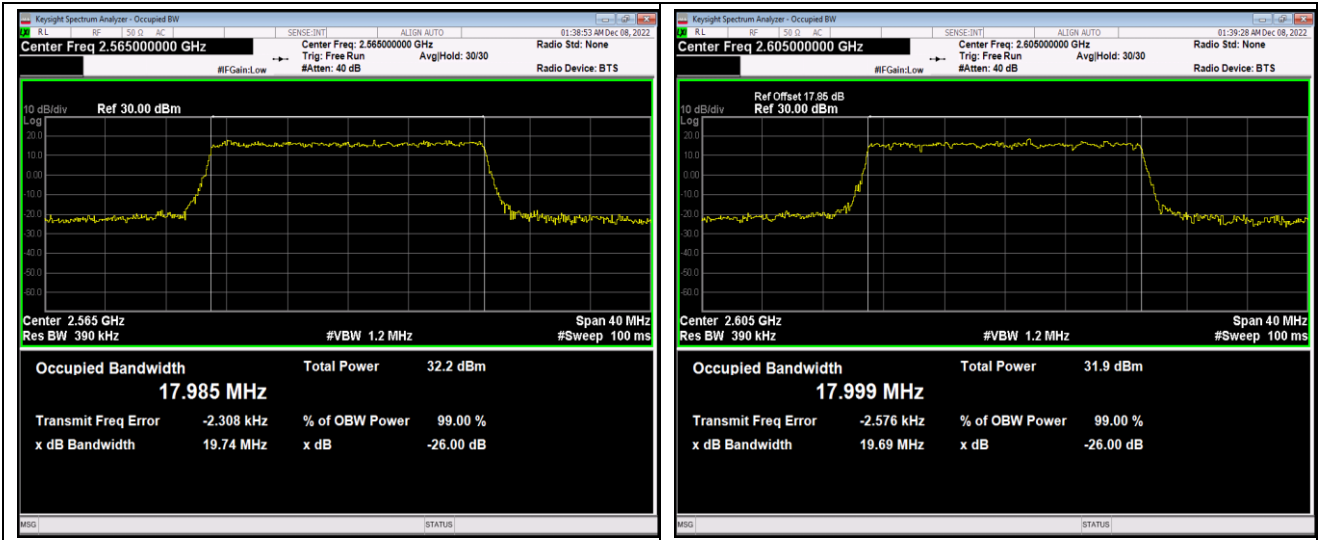

Band41-20MHz-QPSK-40340-100RB#0

Band41-20MHz-QPSK-40740-100RB#0

Band41-20MHz-QPSK-41140-100RB#0

Band41-20MHz-16QAM-40340-100RB#0