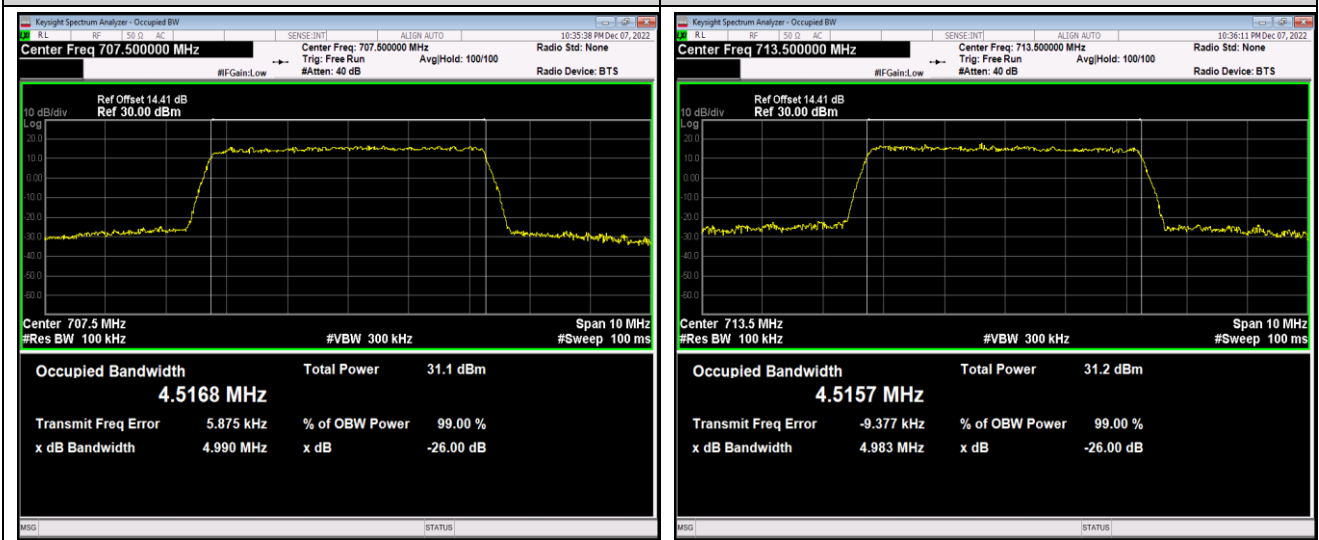

Band12-3MHz-16QAM-23165-15RB#0

Band12-5MHz-QPSK-23035-25RB#0

Band12-5MHz-QPSK-23095-25RB#0

Band12-5MHz-QPSK-23155-25RB#0

Band12-5MHz-16QAM-23035-25RB#0

Band12-5MHz-16QAM-23095-25RB#0

Band12-5MHz-16QAM-23155-25RB#0