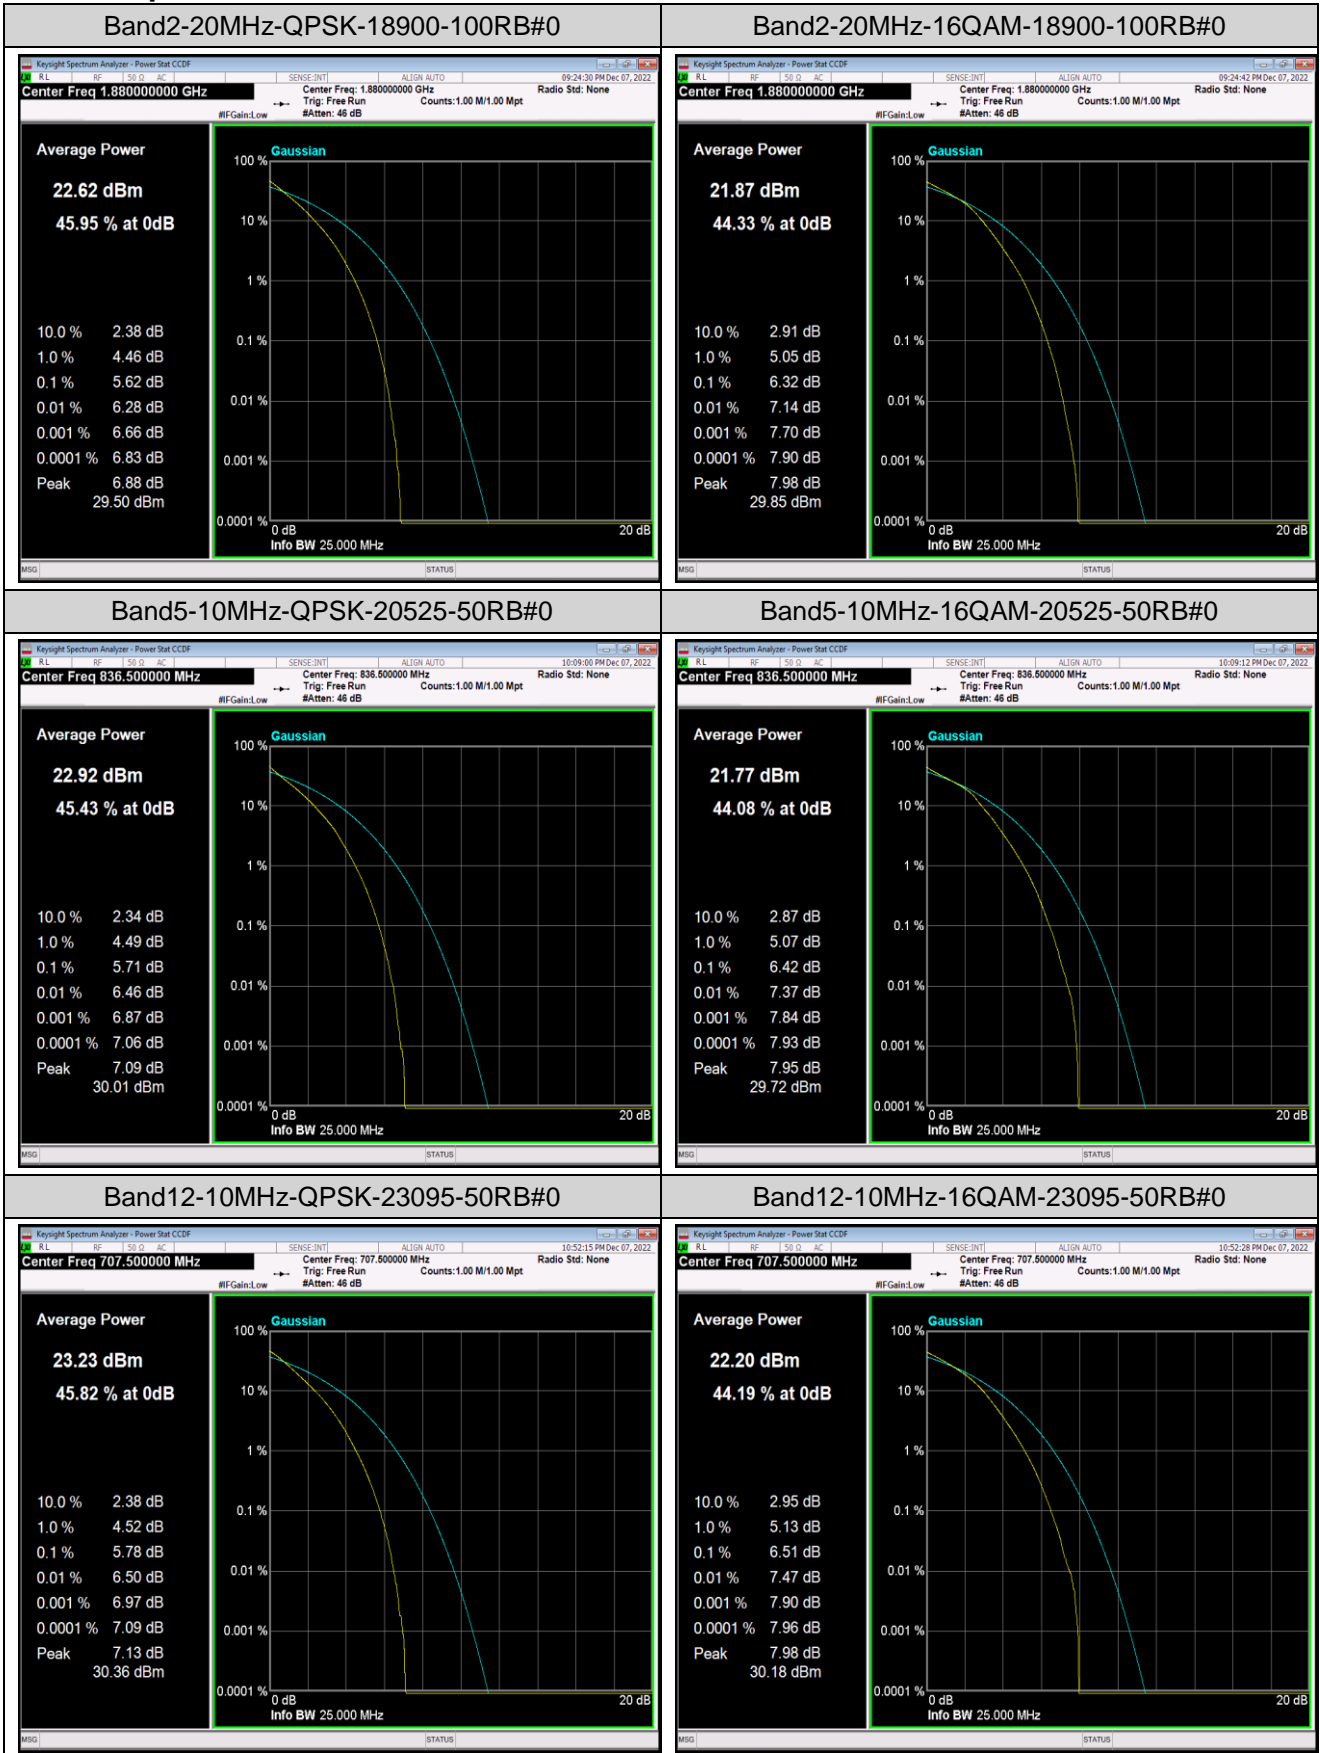

Test Graphs