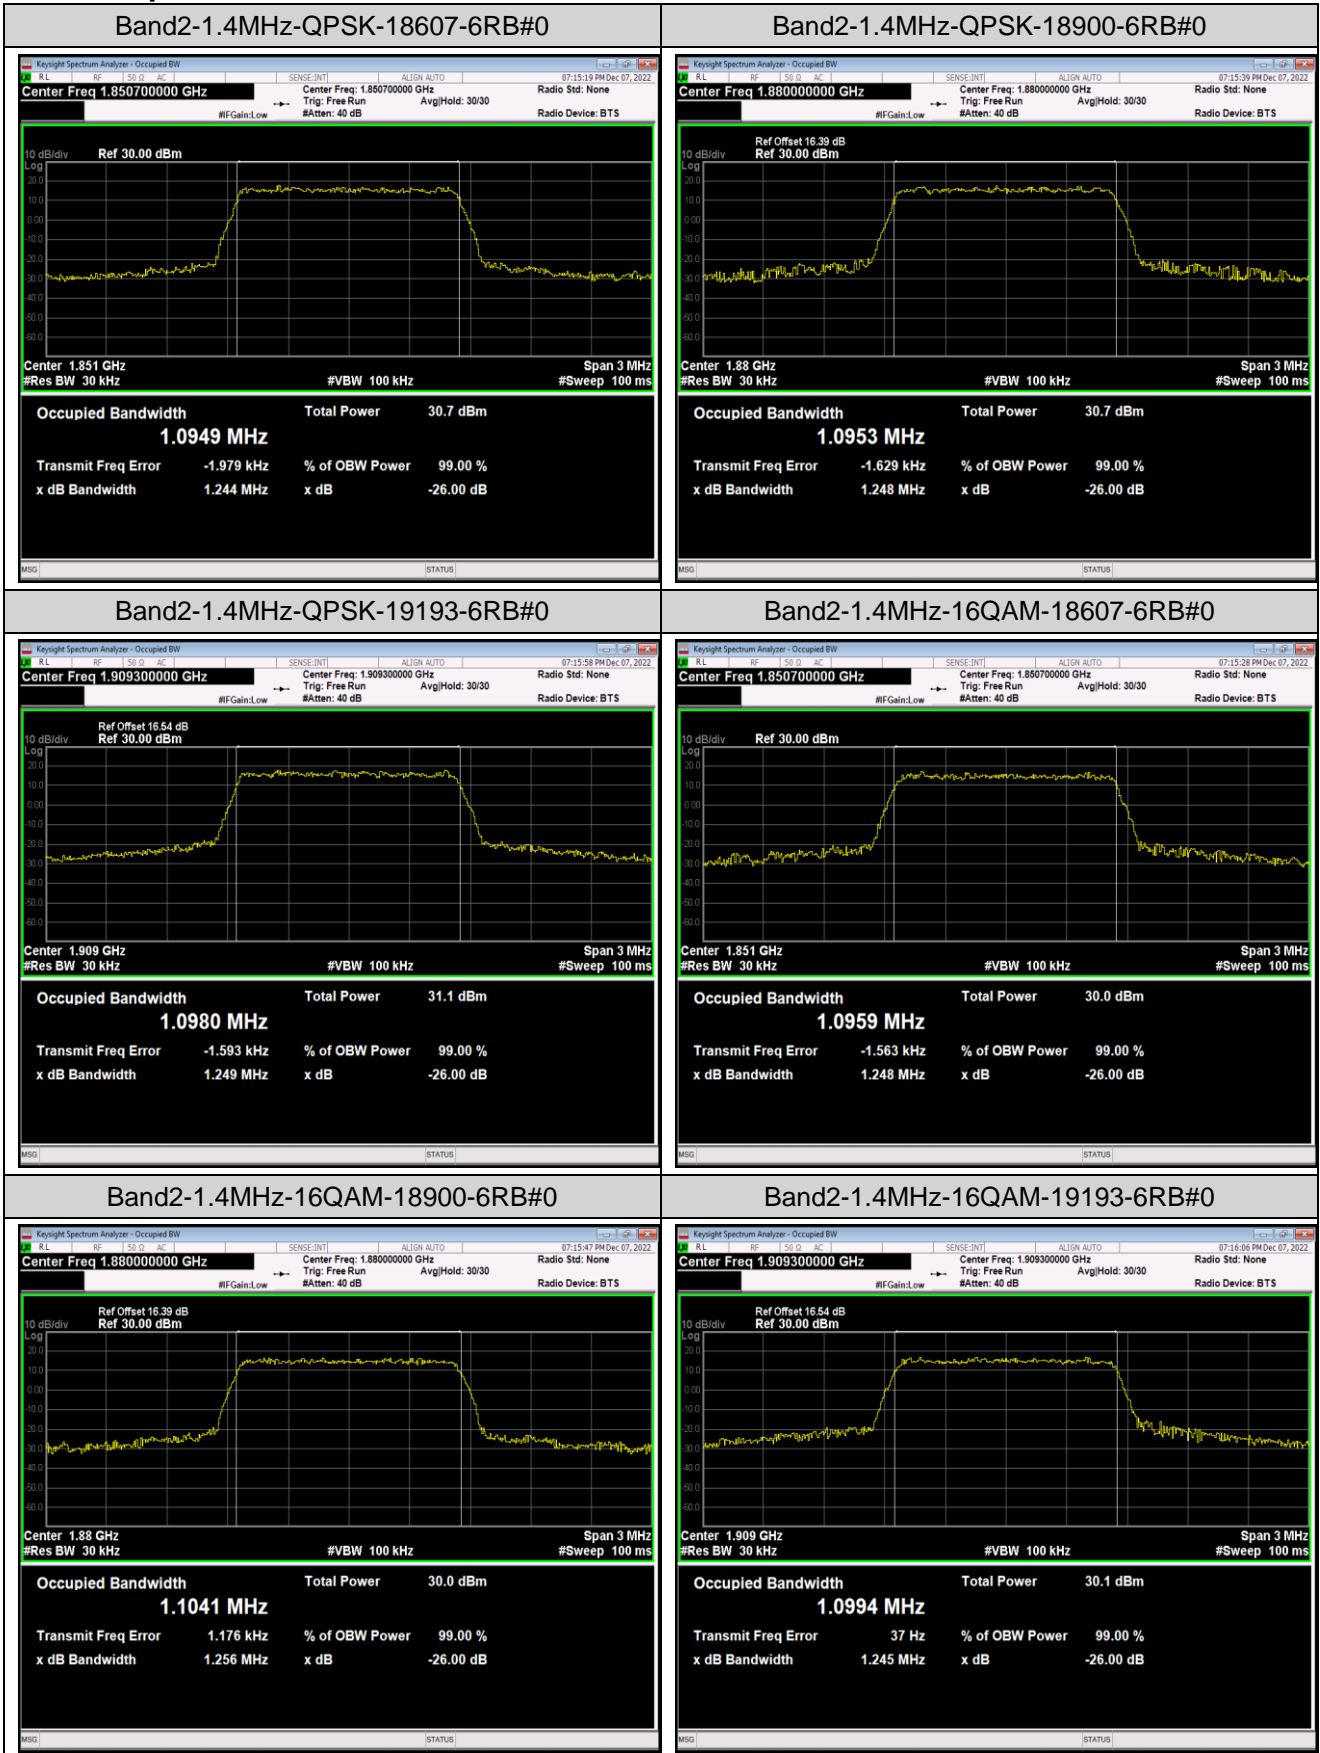

Test Graphs