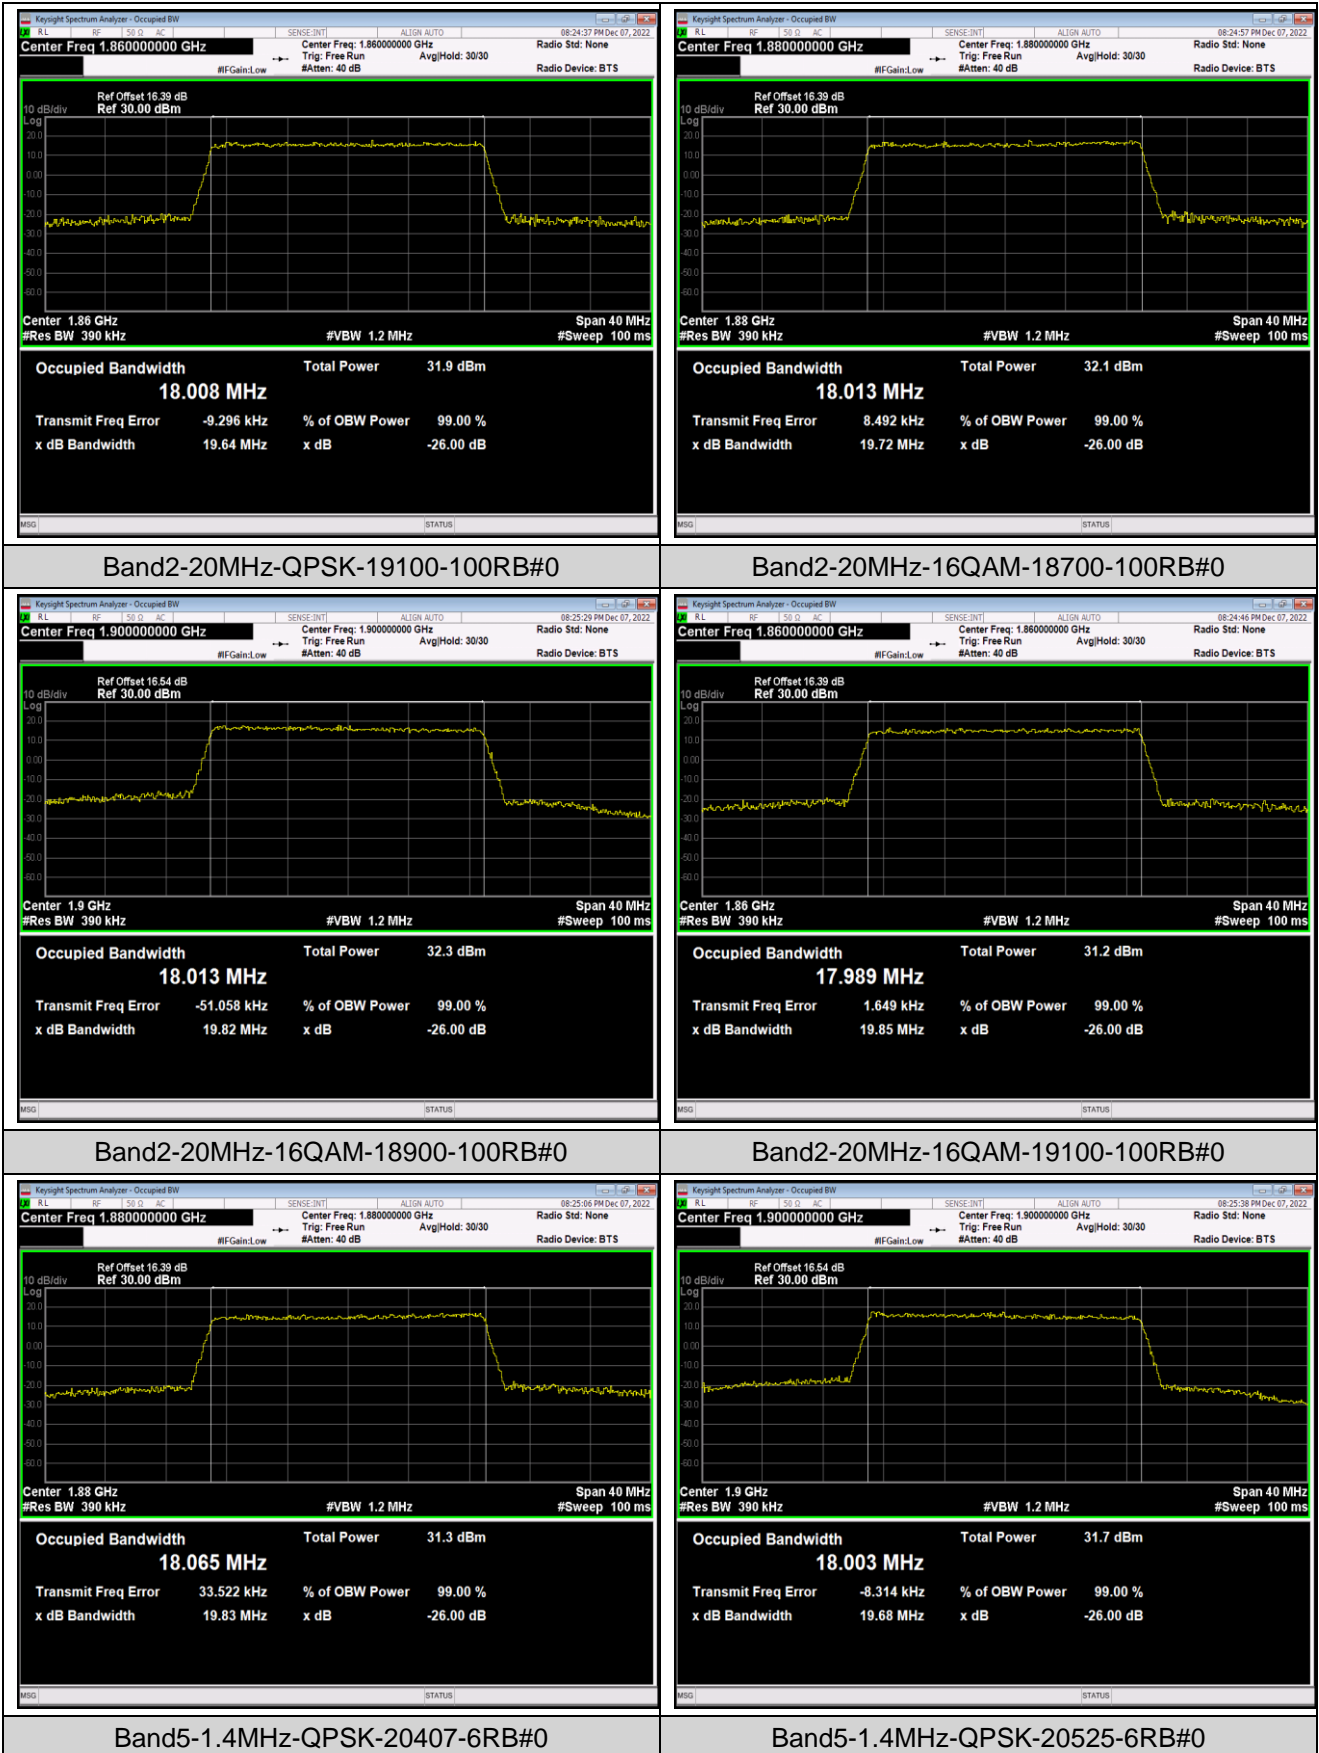

Band2-20MHz-QPSK-18700-100RB#0

Band2-20MHz-QPSK-18900-100RB#0