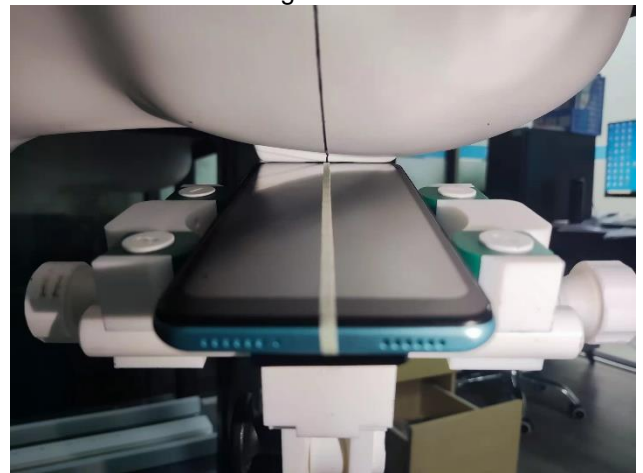

### SAR Test Setup Photos

#### Head

Right Cheek

Right Tilted

Left Cheek

Left Tilted

#### Body

Front side (10mm)

Back side(10mm)

Left side(10mm)

Right side(10mm)

Top side(10mm)

Bottom side(10mm)