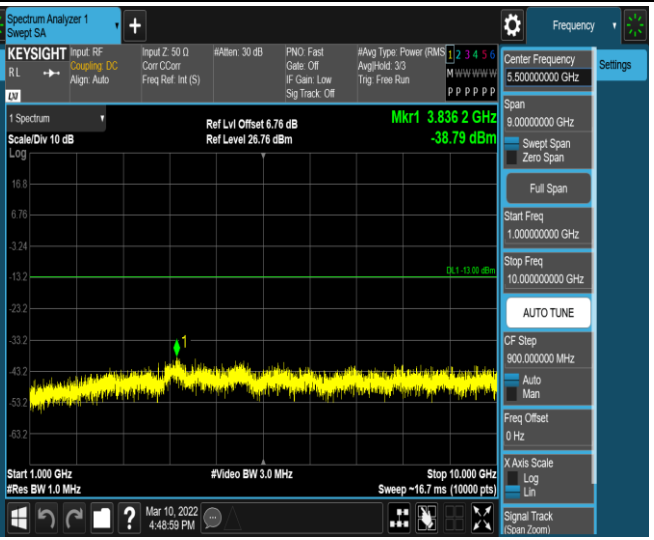

Band5-1.4MHz-QPSK-20407-1RB#0-Range1:30~1000MHz

Band5-1.4MHz-QPSK-20407-1RB#0-Range2:1000~2000MHz

Band5-1.4MHz-16QAM-20525-1RB#0-Range1:30~1000MHz

Band5-1.4MHz-16QAM-20525-1RB#0-Range2:1000~10000MHz

Band5-1.4MHz-16QAM-20643-1RB#0-Range1:30~1000MHz