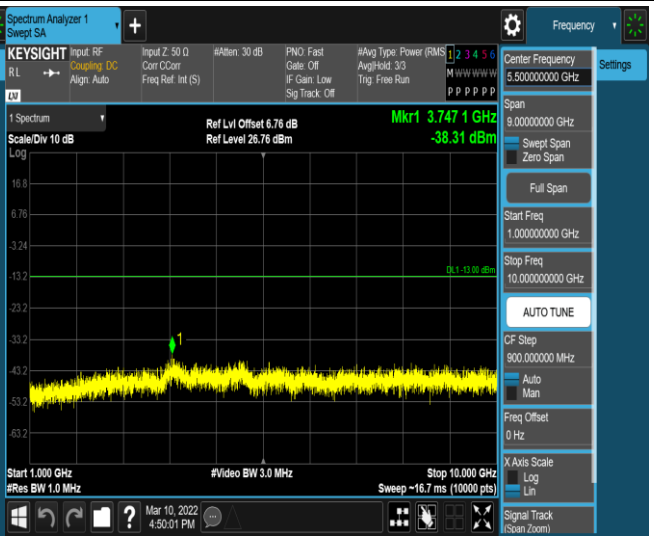

Band5-1.4MHz-16QAM-20643-1RB#0-Range2:1000~10000MHz