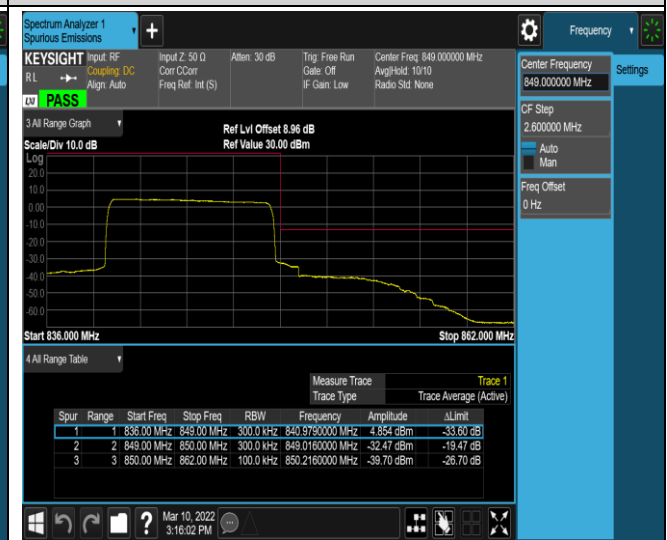

Band5-10MHz-QPSK-20450-50RB#0

Band5-10MHz-QPSK-20600-1RB#0

Band5-10MHz-QPSK-20600-1RB#49

Band5-10MHz-QPSK-20600-50RB#0

Band5-10MHz-16QAM-20450-1RB#0

Band5-10MHz-16QAM-20450-1RB#49

Band5-10MHz-16QAM-20450-50RB#0

Band5-10MHz-16QAM-20600-1RB#0

Band5-10MHz-16QAM-20600-1RB#49

Band5-10MHz-16QAM-20600-50RB#0

Band7-5MHz-QPSK-20775-1RB#0

Band7-5MHz-QPSK-20775-1RB#24

Band7-5MHz-QPSK-20775-25RB#0

Band7-5MHz-QPSK-21425-1RB#0

Band7-5MHz-QPSK-21425-1RB#24