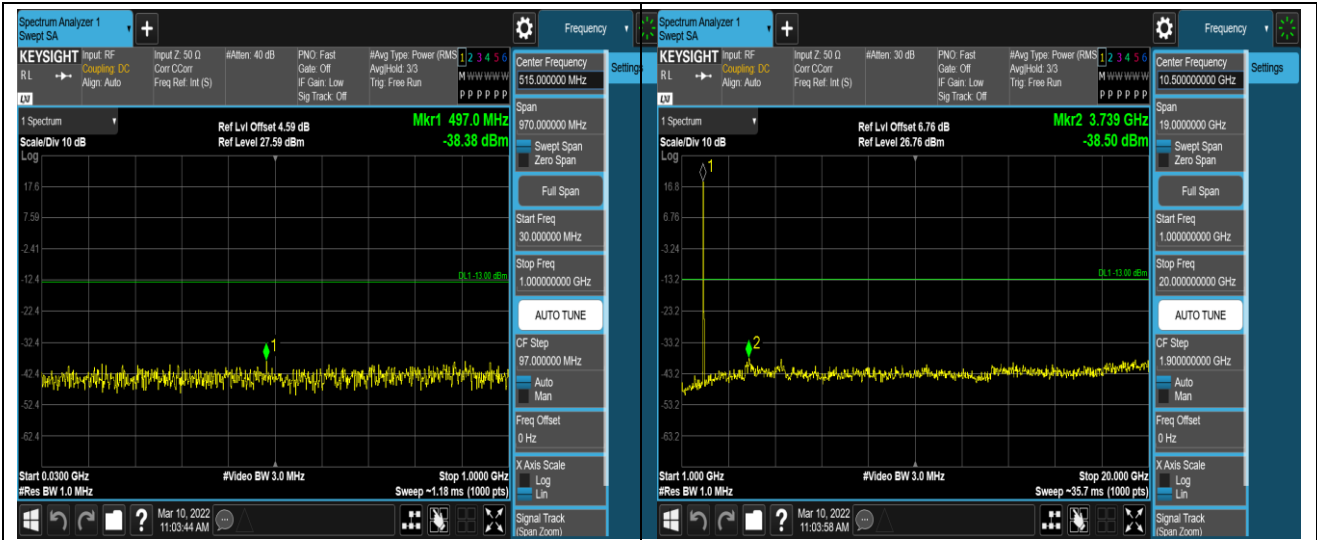

*Remark: All bandwidth and all modulation had been tested, but only the worst case data displayed in this report.*

Test Graphs

Band2-1.4MHz-16QAM-18607-1RB#0-Range1:30~1000MHz

Band2-1.4MHz-16QAM-18607-1RB#0-Range2:1000~20000MHz

Band2-1.4MHz-16QAM-18900-1RB#0-Range1:30~1000MHz

Band2-1.4MHz-16QAM-18900-1RB#0-Range2:1000~20000MHz

Band2-20MHz-QPSK-19100-1RB#0-Range1:30~1000MHz

Band2-20MHz-QPSK-19100-1RB#0-Range2:1000~20000MHz

Band2-20MHz-16QAM-18700-1RB#0-Range1:30~1000MHz