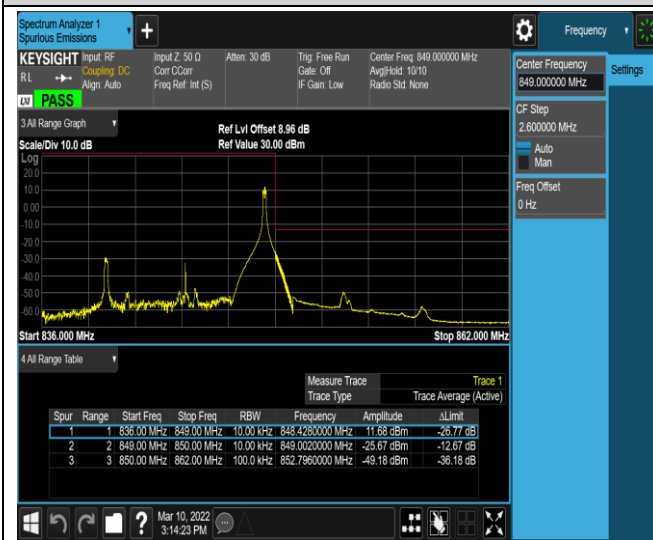

Band5-10MHz-QPSK-20450-50RB#0

Band5-10MHz-QPSK-20600-1RB#0

Band5-10MHz-QPSK-20600-1RB#49

Band5-10MHz-QPSK-20600-50RB#0

Band5-10MHz-16QAM-20450-1RB#0

Band5-10MHz-16QAM-20450-1RB#49

Band5-10MHz-16QAM-20450-50RB#0

Band5-10MHz-16QAM-20600-1RB#0

Band5-10MHz-16QAM-20600-1RB#49

Band5-10MHz-16QAM-20600-50RB#0

Band7-5MHz-QPSK-20775-1RB#0

Band7-5MHz-QPSK-20775-1RB#24

Band7-5MHz-QPSK-20775-25RB#0

Band7-5MHz-QPSK-21425-1RB#0

Band7-5MHz-QPSK-21425-1RB#24