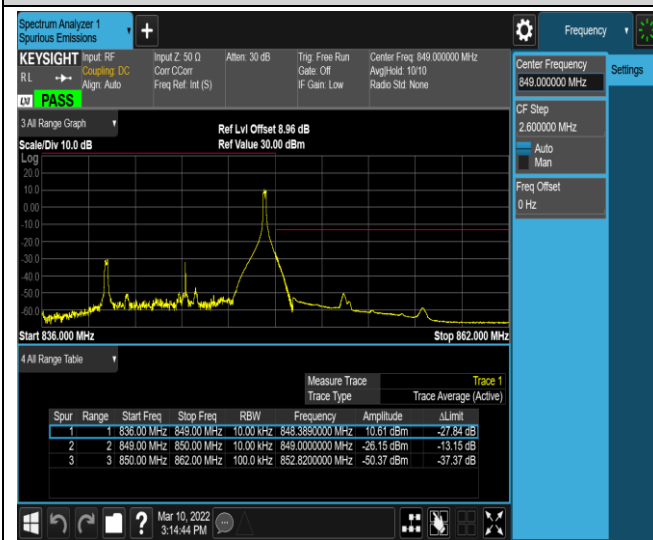

Band5-10MHz-QPSK-20450-50RB#0

Band5-10MHz-QPSK-20600-1RB#0

Band5-10MHz-QPSK-20600-1RB#49

Band5-10MHz-QPSK-20600-50RB#0

Band5-10MHz-16QAM-20450-1RB#0

Band5-10MHz-16QAM-20450-1RB#49

Band5-10MHz-16QAM-20450-50RB#0

Band5-10MHz-16QAM-20600-1RB#0

Band5-10MHz-16QAM-20600-1RB#49

Band5-10MHz-16QAM-20600-50RB#0

Band7-5MHz-QPSK-20775-1RB#0

Band7-5MHz-QPSK-20775-1RB#24

Band7-5MHz-QPSK-20775-25RB#0

Band7-5MHz-QPSK-21425-1RB#0

Band7-5MHz-QPSK-21425-1RB#24