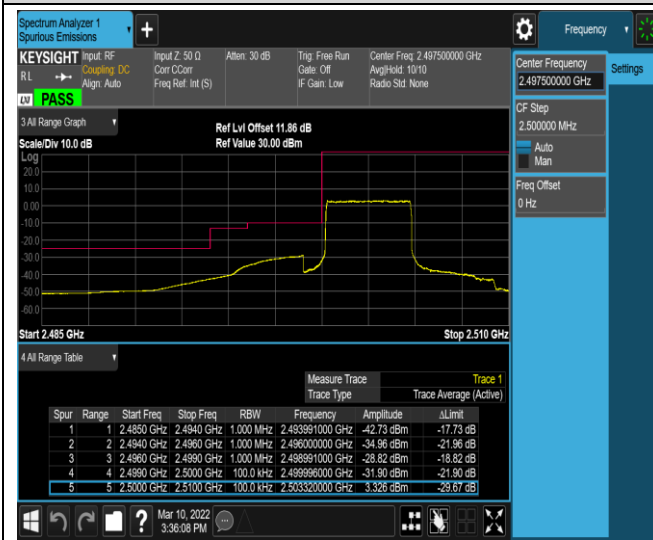

Band5-10MHz-16QAM-20600-1RB#0

Band5-10MHz-16QAM-20600-1RB#49

Band5-10MHz-16QAM-20600-50RB#0

Band7-5MHz-QPSK-20775-1RB#0

Band7-5MHz-QPSK-20775-1RB#24

Band7-5MHz-QPSK-20775-25RB#0

Band7-5MHz-QPSK-21425-1RB#0

Band7-5MHz-QPSK-21425-1RB#24