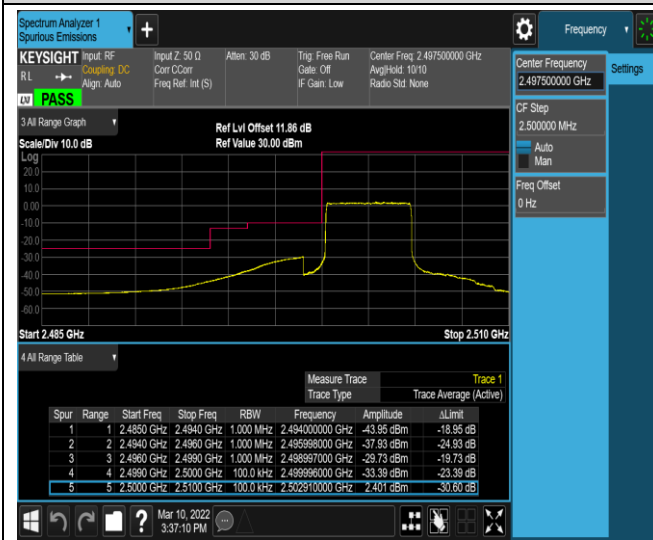

Band7-5MHz-QPSK-21425-25RB#0

Band7-5MHz-16QAM-20775-1RB#0

Band7-5MHz-16QAM-20775-1RB#24

Band7-5MHz-16QAM-20775-25RB#0

Band7-5MHz-16QAM-21425-1RB#0

Band7-5MHz-16QAM-21425-1RB#24

Band7-5MHz-16QAM-21425-25RB#0