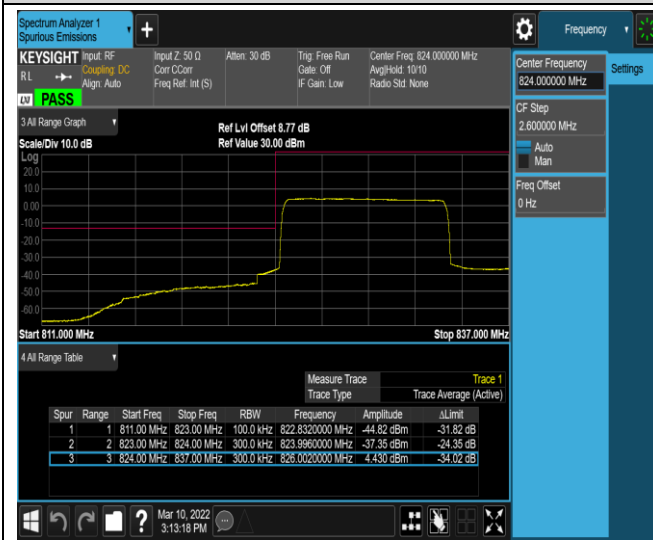

Band5-10MHz-QPSK-20450-50RB#0

Band5-10MHz-QPSK-20600-1RB#0

Band5-10MHz-QPSK-20600-1RB#49

Band5-10MHz-QPSK-20600-50RB#0

Band5-10MHz-16QAM-20450-1RB#0

Band5-10MHz-16QAM-20450-1RB#49

Band5-10MHz-16QAM-20450-50RB#0

Band5-10MHz-16QAM-20600-1RB#0

Band5-10MHz-16QAM-20600-1RB#49

Band5-10MHz-16QAM-20600-50RB#0

Band7-5MHz-QPSK-20775-1RB#0

Band7-5MHz-QPSK-20775-1RB#24

Band7-5MHz-QPSK-20775-25RB#0

Band7-5MHz-QPSK-21425-1RB#0

Band7-5MHz-QPSK-21425-1RB#24