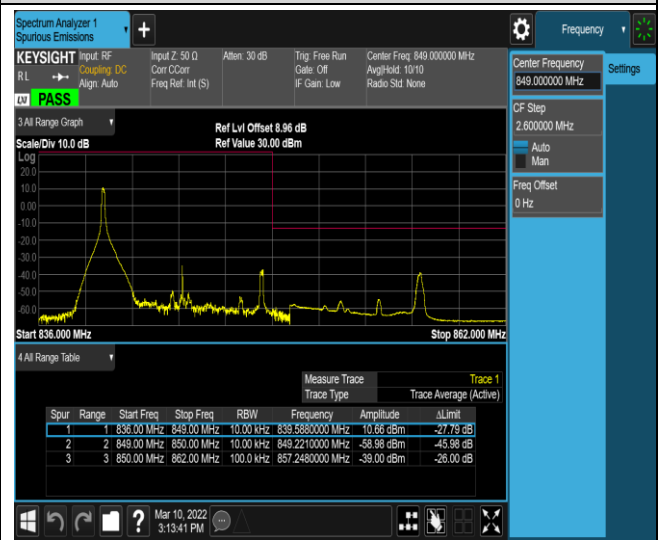

Band5-10MHz-QPSK-20450-50RB#0

Band5-10MHz-QPSK-20600-1RB#0

Band5-10MHz-QPSK-20600-1RB#49

Band5-10MHz-QPSK-20600-50RB#0

Band5-10MHz-16QAM-20450-1RB#0

Band5-10MHz-16QAM-20450-1RB#49

Band5-10MHz-16QAM-20450-50RB#0

Band5-10MHz-16QAM-20600-1RB#0

Band5-10MHz-16QAM-20600-1RB#49

Band5-10MHz-16QAM-20600-50RB#0

Band7-5MHz-QPSK-20775-1RB#0

Band7-5MHz-QPSK-20775-1RB#24

Band7-5MHz-QPSK-20775-25RB#0

Band7-5MHz-QPSK-21425-1RB#0

Band7-5MHz-QPSK-21425-1RB#24