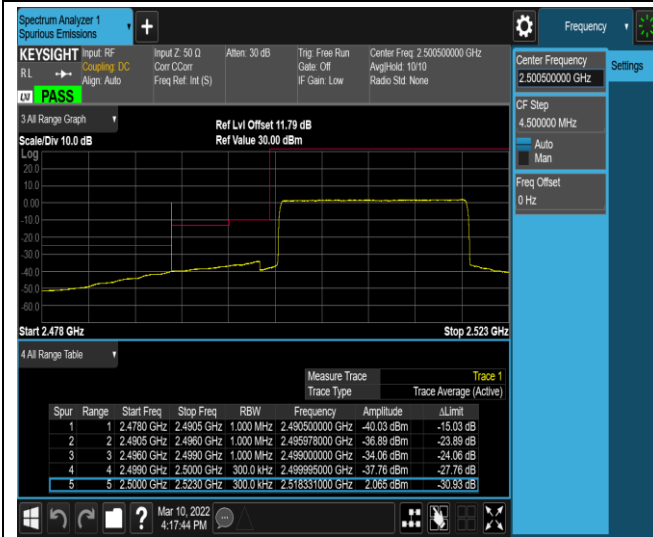

Band7-20MHz-QPSK-20850-1RB#0

Band7-20MHz-QPSK-20850-1RB#99

Band7-20MHz-16QAM-20850-100RB#0

Band7-20MHz-16QAM-21350-1RB#0

Band7-20MHz-16QAM-21350-1RB#99

Band7-20MHz-16QAM-21350-100RB#0

## Appendix E: Conducted Spurious Emission