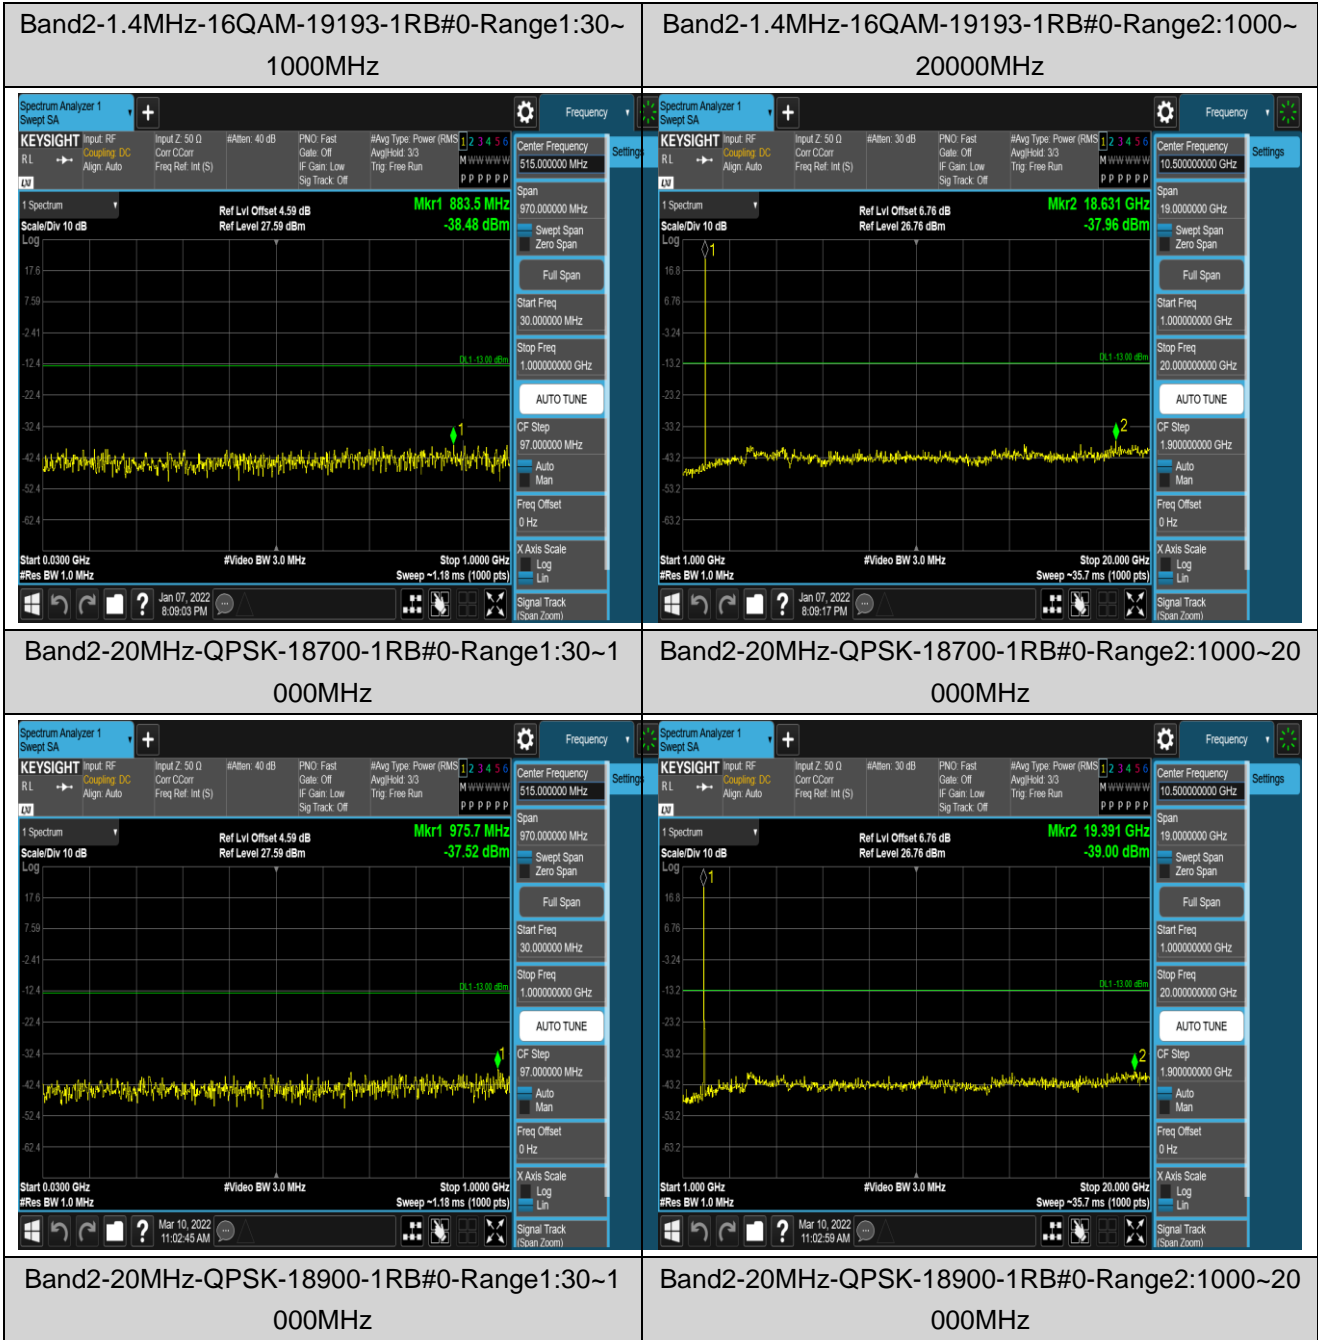

*Remark: All bandwidth and all modulation had been tested, but only the worst case data displayed in this report.*

Test Graphs

Band2-1.4MHz-16QAM-18607-1RB#0-Range1:30~1000MHz

Band2-1.4MHz-16QAM-18607-1RB#0-Range2:1000~20000MHz

Band2-1.4MHz-16QAM-18900-1RB#0-Range1:30~1000MHz

Band2-1.4MHz-16QAM-18900-1RB#0-Range2:1000~20000MHz

Band2-20MHz-QPSK-19100-1RB#0-Range1:30~1000MHz

Band2-20MHz-QPSK-19100-1RB#0-Range2:1000~20000MHz

Band2-20MHz-16QAM-18700-1RB#0-Range1:30~1000MHz