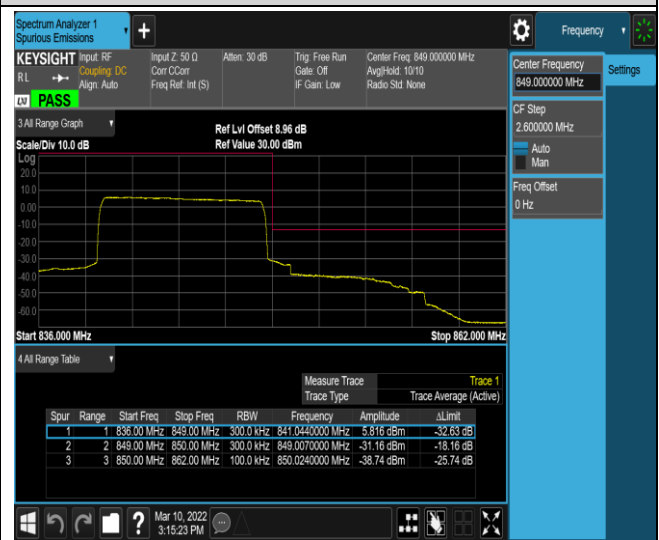

Band5-10MHz-QPSK-20450-50RB#0

Band5-10MHz-QPSK-20600-1RB#0

Band5-10MHz-QPSK-20600-1RB#49

Band5-10MHz-QPSK-20600-50RB#0

Band5-10MHz-16QAM-20450-1RB#0

Band5-10MHz-16QAM-20450-1RB#49

Band5-10MHz-16QAM-20450-50RB#0

Band5-10MHz-16QAM-20600-1RB#0

Band5-10MHz-16QAM-20600-1RB#49

Band5-10MHz-16QAM-20600-50RB#0

Band7-5MHz-QPSK-20775-1RB#0

Band7-5MHz-QPSK-20775-1RB#24

Band7-5MHz-QPSK-20775-25RB#0

Band7-5MHz-QPSK-21425-1RB#0

Band7-5MHz-QPSK-21425-1RB#24