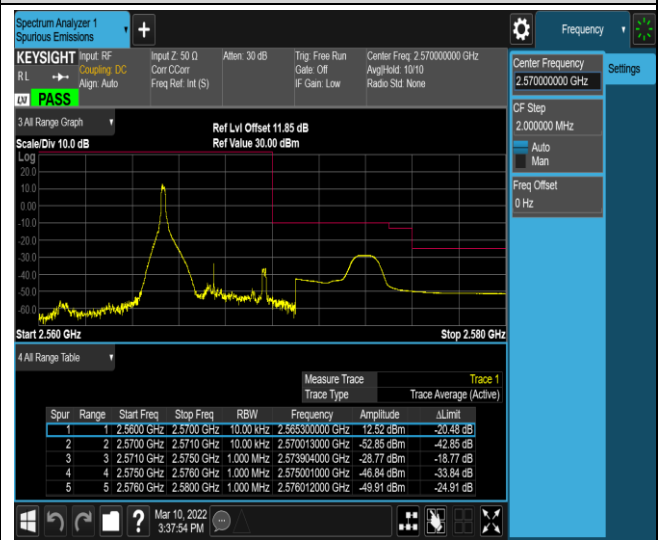

Band5-10MHz-16QAM-20600-1RB#0

Band5-10MHz-16QAM-20600-1RB#49

Band5-10MHz-16QAM-20600-50RB#0

Band7-5MHz-QPSK-20775-1RB#0

Band7-5MHz-QPSK-20775-1RB#24

Band7-5MHz-QPSK-20775-25RB#0

Band7-5MHz-QPSK-21425-1RB#0

Band7-5MHz-QPSK-21425-1RB#24