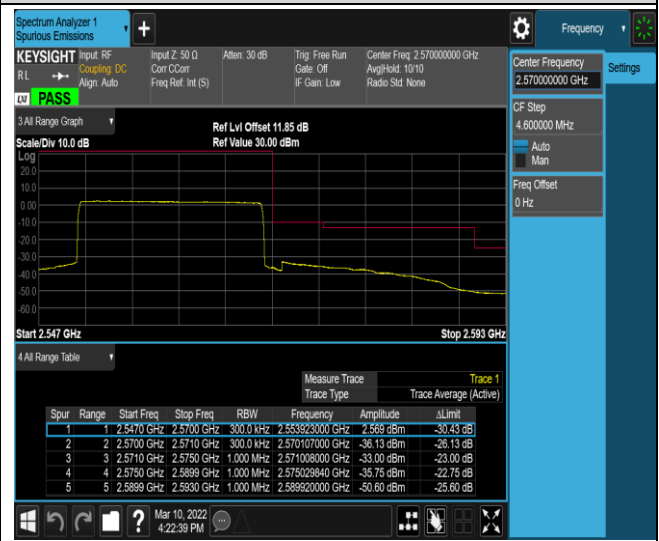

Band7-20MHz-QPSK-20850-1RB#0

Band7-20MHz-QPSK-20850-1RB#99

Band7-20MHz-16QAM-20850-100RB#0

Band7-20MHz-16QAM-21350-1RB#0

Band7-20MHz-16QAM-21350-1RB#99

Band7-20MHz-16QAM-21350-100RB#0

## Appendix E: Conducted Spurious Emission