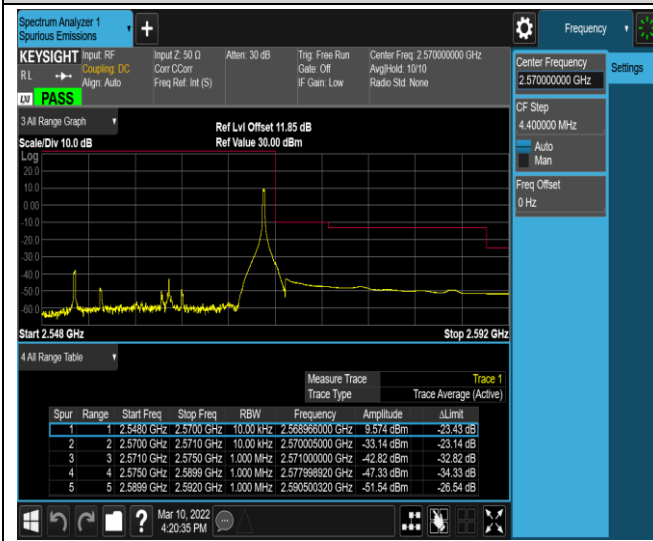

Band7-20MHz-QPSK-20850-1RB#0

Band7-20MHz-QPSK-20850-1RB#99

Band7-20MHz-16QAM-20850-100RB#0

Band7-20MHz-16QAM-21350-1RB#0

Band7-20MHz-16QAM-21350-1RB#99

Band7-20MHz-16QAM-21350-100RB#0

## Appendix E: Conducted Spurious Emission