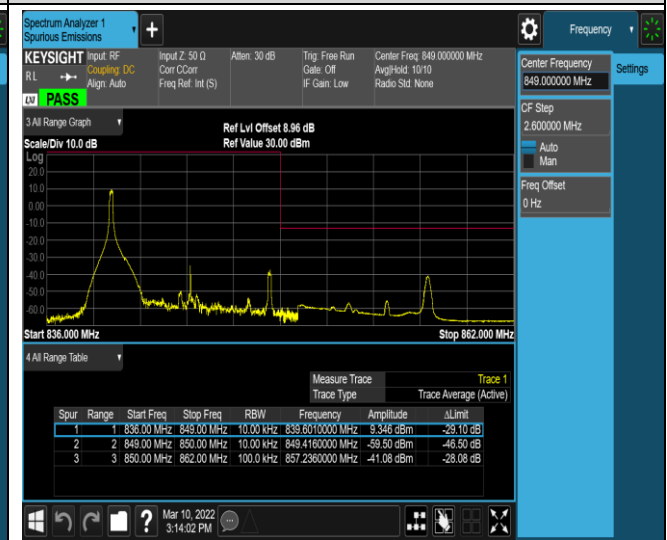

Band5-10MHz-16QAM-20600-1RB#0

Band5-10MHz-16QAM-20600-50RB#0