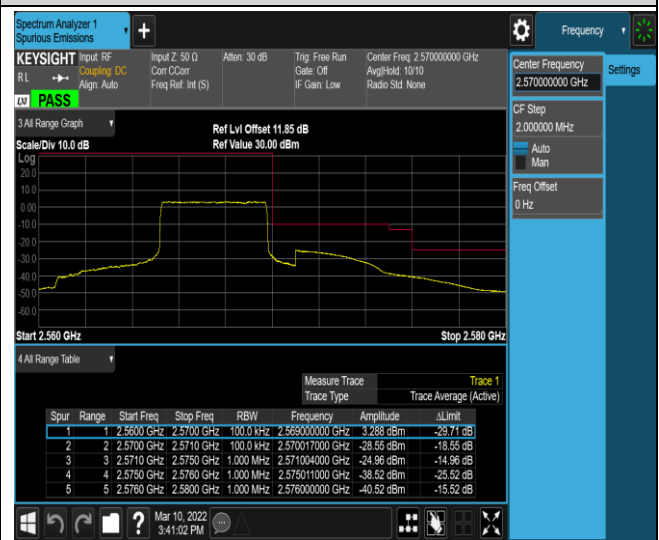

Band7-5MHz-QPSK-21425-25RB#0

Band7-5MHz-16QAM-20775-1RB#24