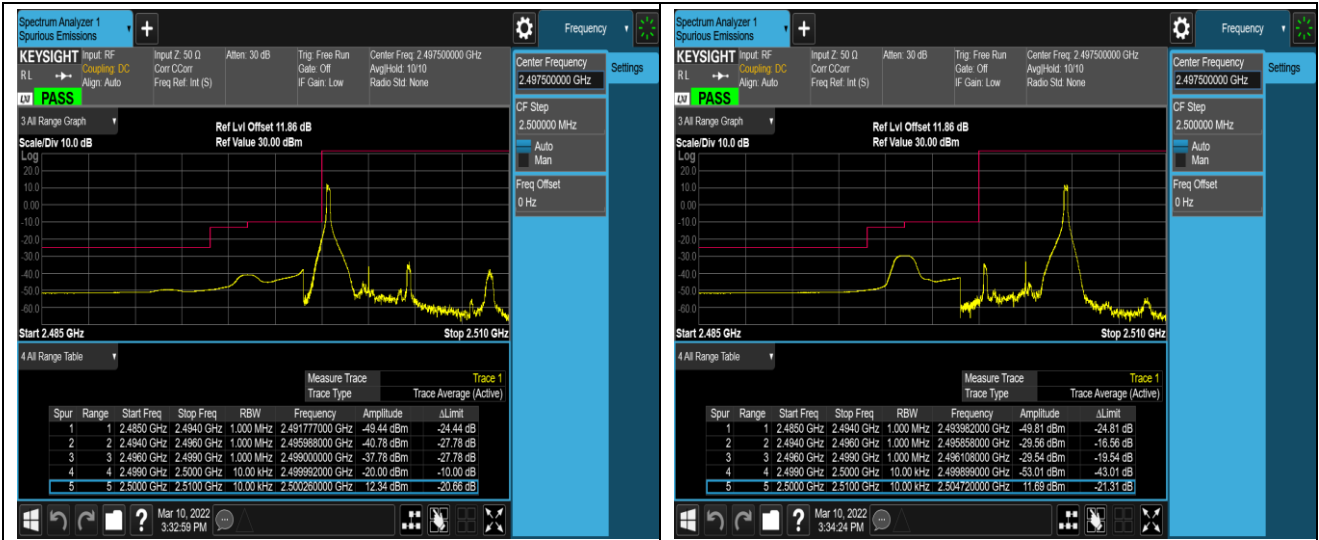

Band5-10MHz-16QAM-20600-1RB#0

Band5-10MHz-16QAM-20600-1RB#49

Band5-10MHz-16QAM-20600-50RB#0

Band7-5MHz-QPSK-20775-1RB#0

Band7-5MHz-QPSK-20775-1RB#24

Band7-5MHz-QPSK-20775-25RB#0

Band7-5MHz-QPSK-21425-1RB#0

Band7-5MHz-QPSK-21425-1RB#24