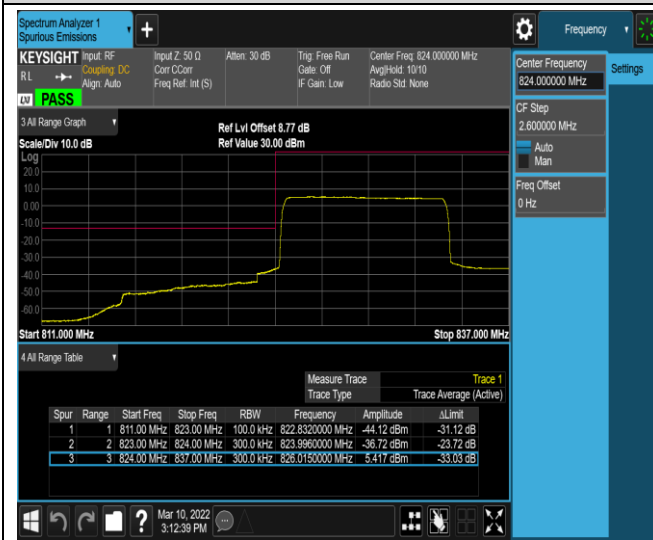

Band5-10MHz-QPSK-20450-50RB#0

Band5-10MHz-QPSK-20600-1RB#0

Band5-10MHz-QPSK-20600-1RB#49

Band5-10MHz-QPSK-20600-50RB#0

Band5-10MHz-16QAM-20450-1RB#0

Band5-10MHz-16QAM-20450-1RB#49

Band5-10MHz-16QAM-20450-50RB#0

Band5-10MHz-16QAM-20600-1RB#0

Band5-10MHz-16QAM-20600-1RB#49

Band5-10MHz-16QAM-20600-50RB#0

Band7-5MHz-QPSK-20775-1RB#0

Band7-5MHz-QPSK-20775-1RB#24

Band7-5MHz-QPSK-20775-25RB#0

Band7-5MHz-QPSK-21425-1RB#0

Band7-5MHz-QPSK-21425-1RB#24