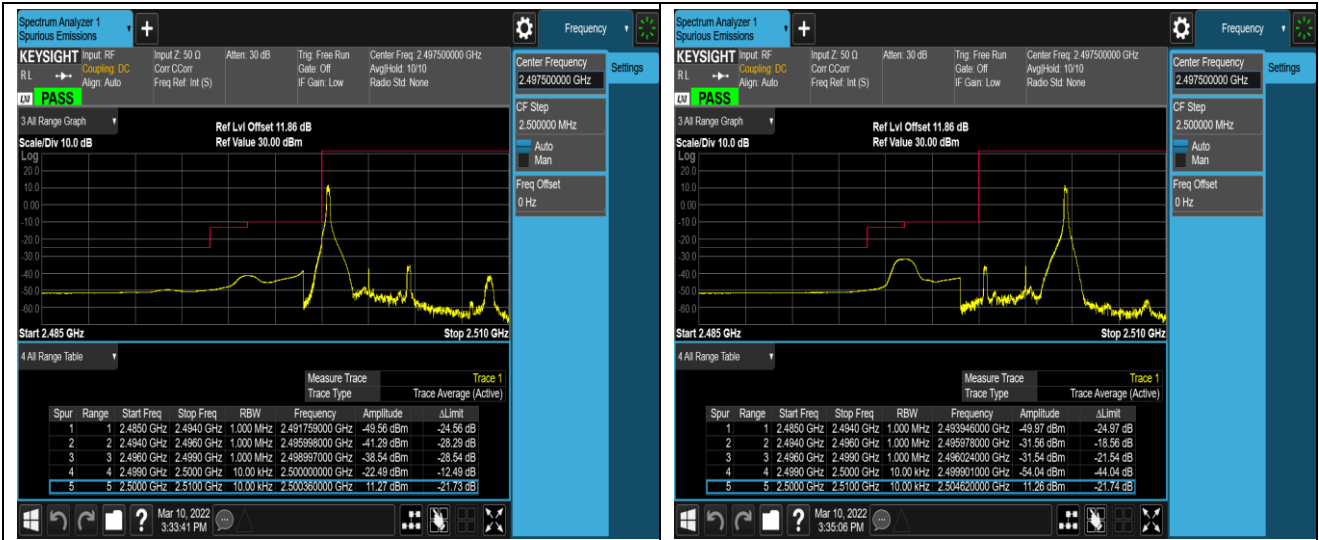

Band7-5MHz-16QAM-20775-1RB#0

Band7-5MHz-16QAM-20775-1RB#24

Band7-5MHz-16QAM-20775-25RB#0

Band7-5MHz-16QAM-21425-1RB#0