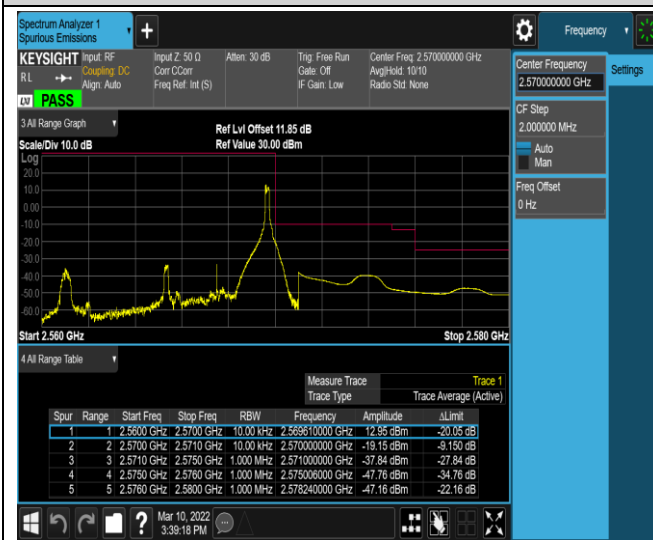

Band7-5MHz-QPSK-21425-1RB#24

Band7-5MHz-16QAM-20775-1RB#0