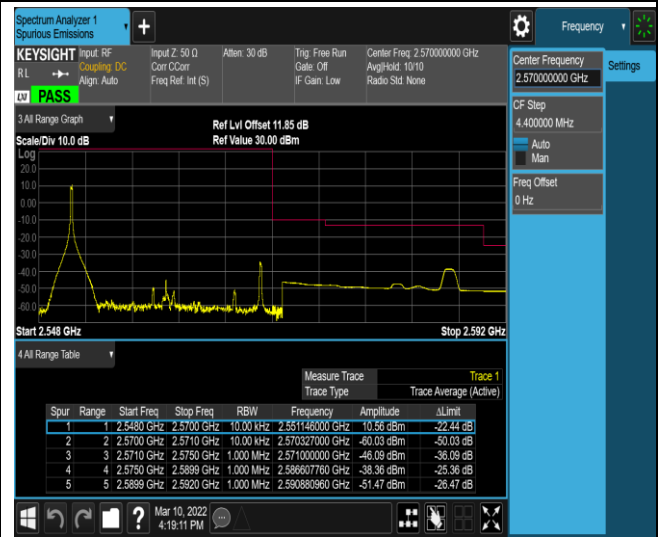

Band7-20MHz-QPSK-20850-1RB#0

Band7-20MHz-QPSK-20850-1RB#99

Band7-20MHz-16QAM-20850-100RB#0

Band7-20MHz-16QAM-21350-1RB#0

Band7-20MHz-16QAM-21350-1RB#99

Band7-20MHz-16QAM-21350-100RB#0

## Appendix E: Conducted Spurious Emission