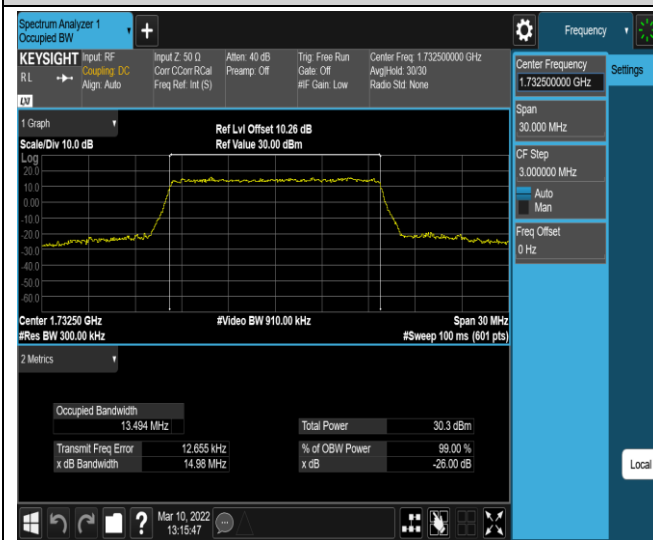

Band4-15MHz-QPSK-20325-75RB#0

Band4-15MHz-16QAM-20025-75RB#0

Band4-15MHz-16QAM-20175-75RB#0

Band4-15MHz-16QAM-20325-75RB#0

Band4-20MHz-QPSK-20050-100RB#0

Band4-20MHz-QPSK-20175-100RB#0

Band5-1.4MHz-QPSK-20643-6RB#0