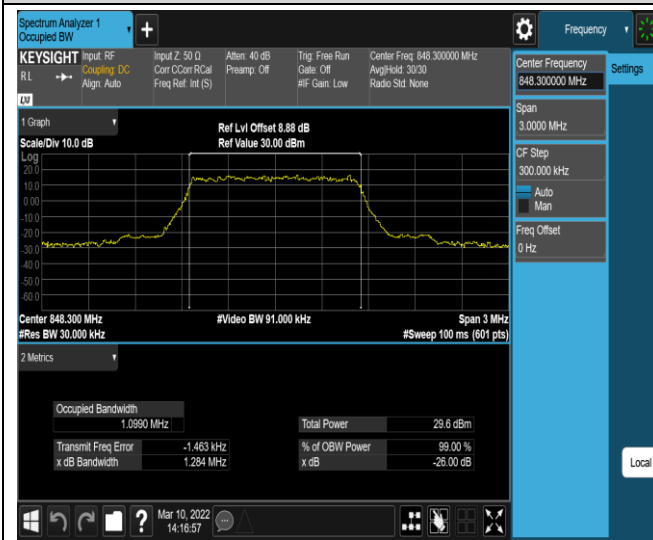

Band5-1.4MHz-QPSK-20643-6RB#0

Band5-1.4MHz-16QAM-20525-6RB#0