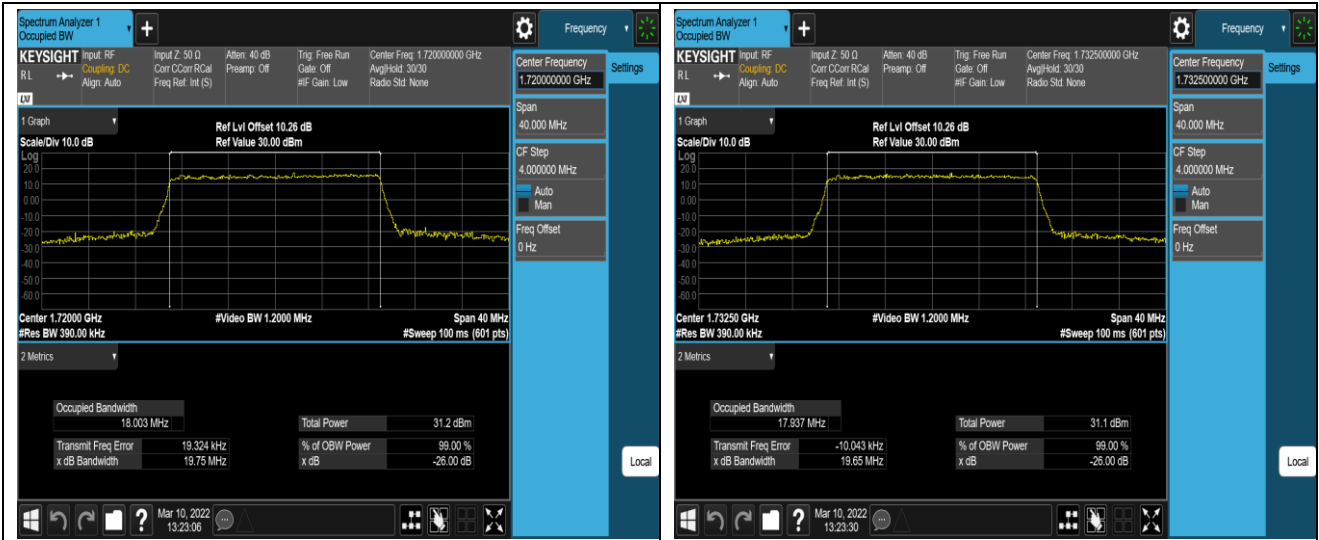

Band4-15MHz-QPSK-20325-75RB#0

Band4-15MHz-16QAM-20025-75RB#0

Band4-15MHz-16QAM-20175-75RB#0

Band4-15MHz-16QAM-20325-75RB#0

Band4-20MHz-QPSK-20050-100RB#0

Band4-20MHz-QPSK-20175-100RB#0

Band5-1.4MHz-QPSK-20643-6RB#0