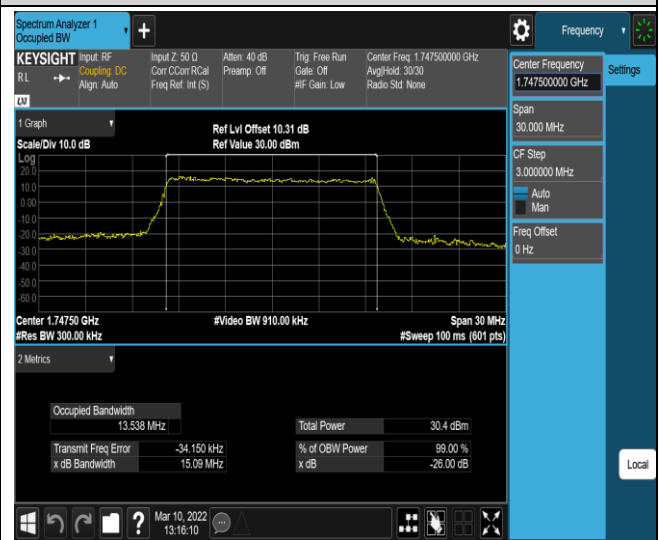

Band4-15MHz-QPSK-20325-75RB#0

Band4-15MHz-16QAM-20025-75RB#0

Band4-15MHz-16QAM-20175-75RB#0

Band4-15MHz-16QAM-20325-75RB#0

Band4-20MHz-QPSK-20050-100RB#0

Band4-20MHz-QPSK-20175-100RB#0

Band5-1.4MHz-QPSK-20643-6RB#0