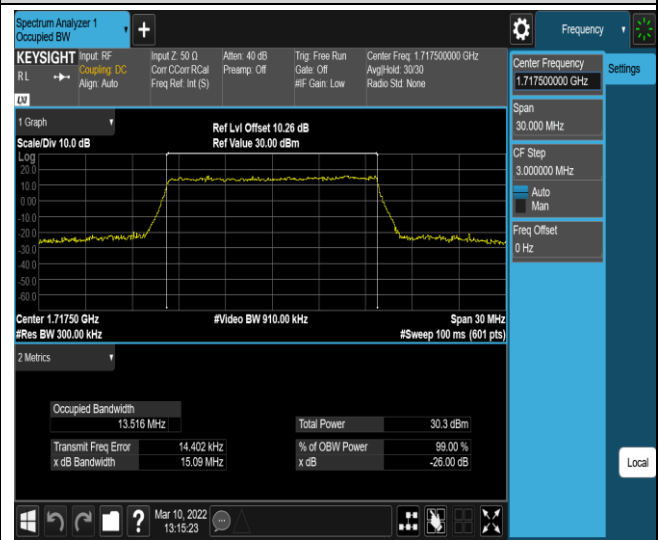

Band4-15MHz-QPSK-20325-75RB#0

Band4-15MHz-16QAM-20025-75RB#0

Band4-15MHz-16QAM-20175-75RB#0

Band4-15MHz-16QAM-20325-75RB#0

Band4-20MHz-QPSK-20050-100RB#0

Band4-20MHz-QPSK-20175-100RB#0

Band5-1.4MHz-QPSK-20643-6RB#0