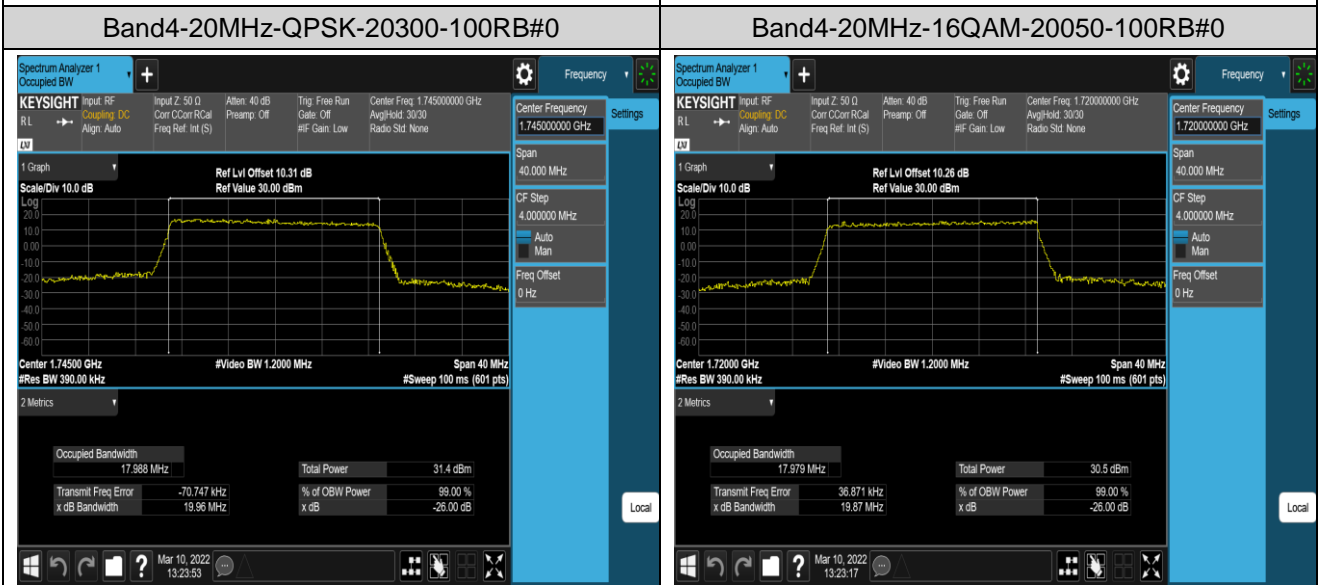

Band4-15MHz-QPSK-20325-75RB#0

Band4-15MHz-16QAM-20025-75RB#0

Band4-15MHz-16QAM-20175-75RB#0

Band4-15MHz-16QAM-20325-75RB#0

Band4-20MHz-QPSK-20050-100RB#0

Band4-20MHz-QPSK-20175-100RB#0

Band5-1.4MHz-QPSK-20643-6RB#0