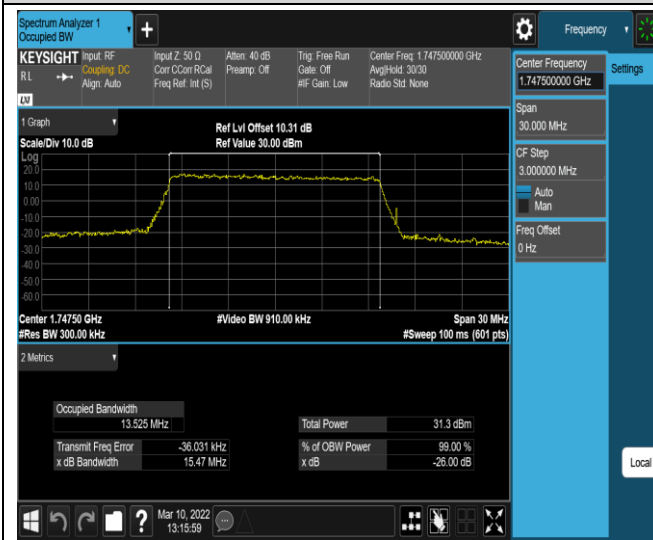

Band4-15MHz-QPSK-20325-75RB#0

Band4-15MHz-16QAM-20025-75RB#0

Band4-15MHz-16QAM-20175-75RB#0

Band4-15MHz-16QAM-20325-75RB#0

Band4-20MHz-QPSK-20050-100RB#0

Band4-20MHz-QPSK-20175-100RB#0

Band5-1.4MHz-QPSK-20643-6RB#0