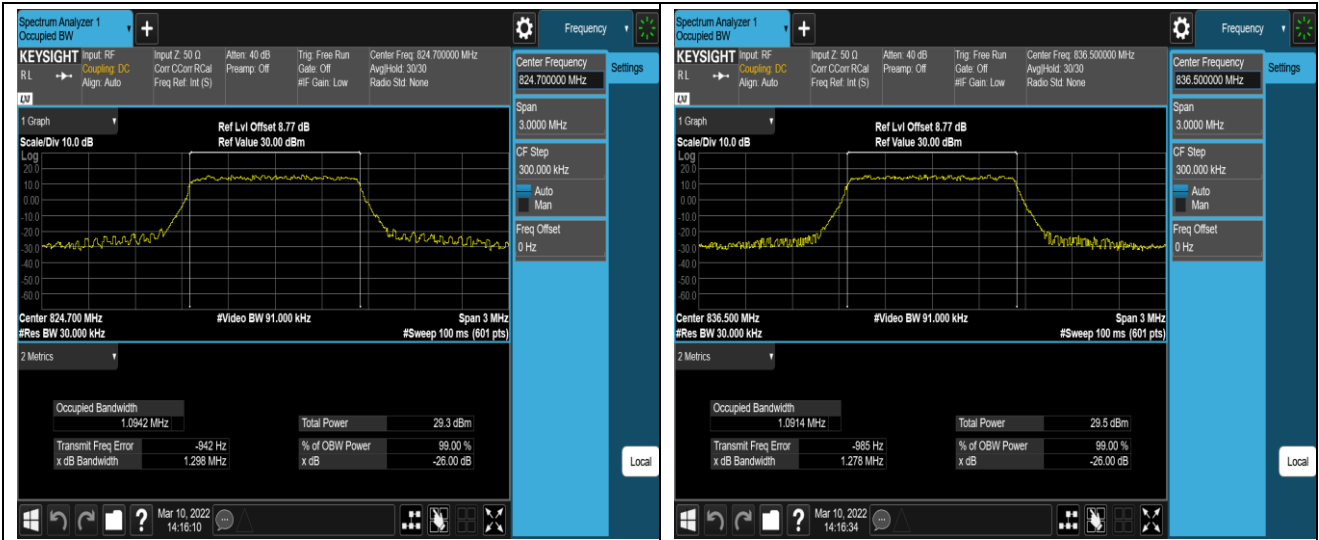

Band4-15MHz-QPSK-20325-75RB#0

Band4-15MHz-16QAM-20025-75RB#0

Band4-15MHz-16QAM-20175-75RB#0

Band4-15MHz-16QAM-20325-75RB#0

Band4-20MHz-QPSK-20050-100RB#0

Band4-20MHz-QPSK-20175-100RB#0

Band5-1.4MHz-QPSK-20643-6RB#0