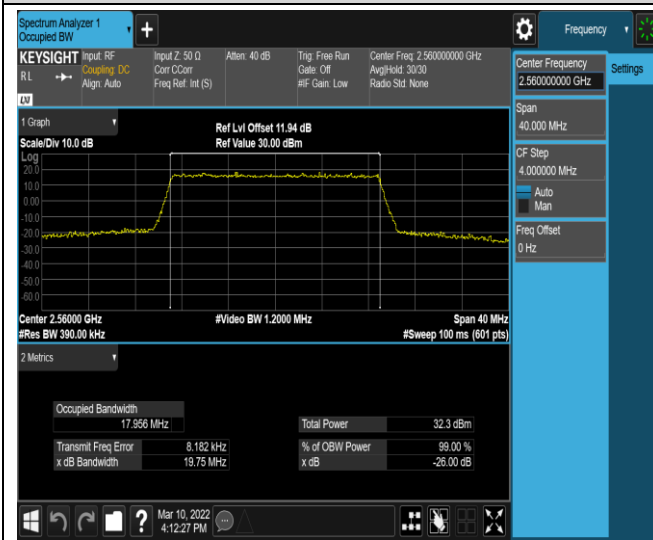

Band7-20MHz-QPSK-21350-100RB#0

Band7-20MHz-16QAM-21100-100RB#0