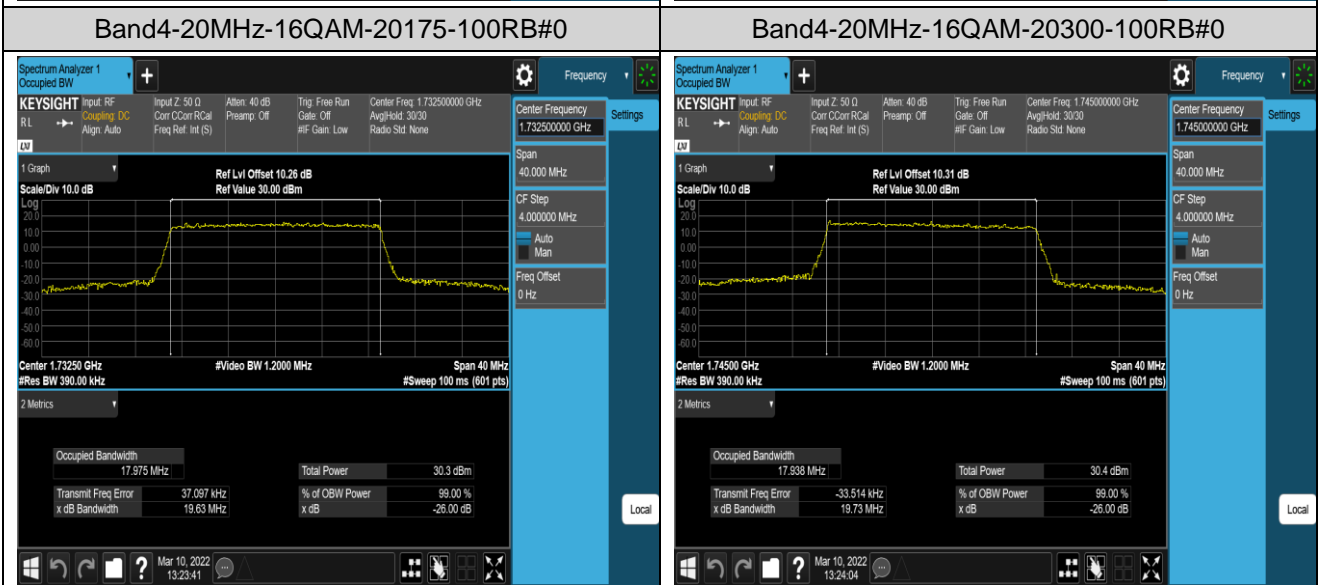

Band4-15MHz-QPSK-20325-75RB#0

Band4-15MHz-16QAM-20025-75RB#0

Band4-15MHz-16QAM-20175-75RB#0

Band4-15MHz-16QAM-20325-75RB#0

Band4-20MHz-QPSK-20050-100RB#0

Band4-20MHz-QPSK-20175-100RB#0

Band5-1.4MHz-QPSK-20643-6RB#0