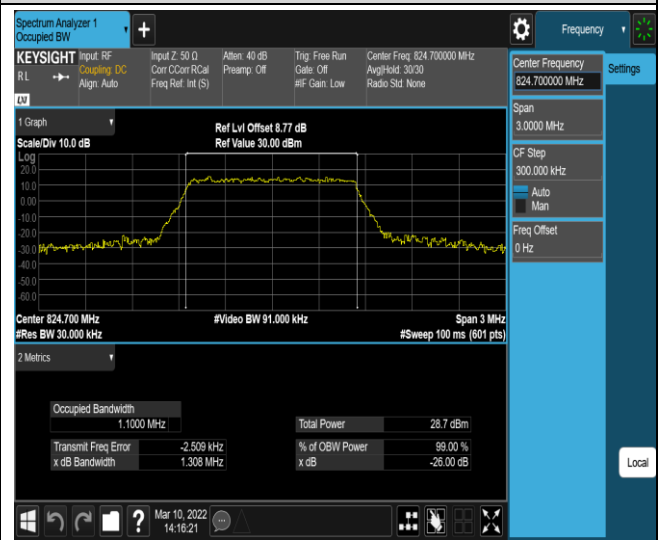

Band5-1.4MHz-16QAM-20407-6RB#0

Band5-1.4MHz-16QAM-20643-6RB#0