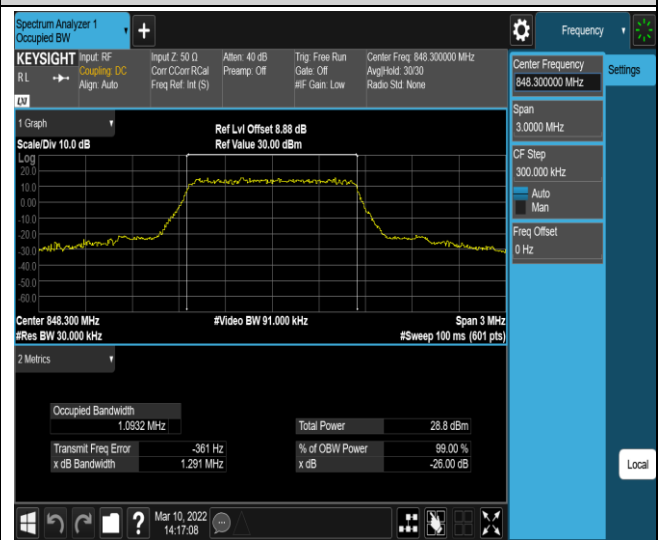

Band5-1.4MHz-16QAM-20643-6RB#0

Band5-3MHz-QPSK-20525-15RB#0