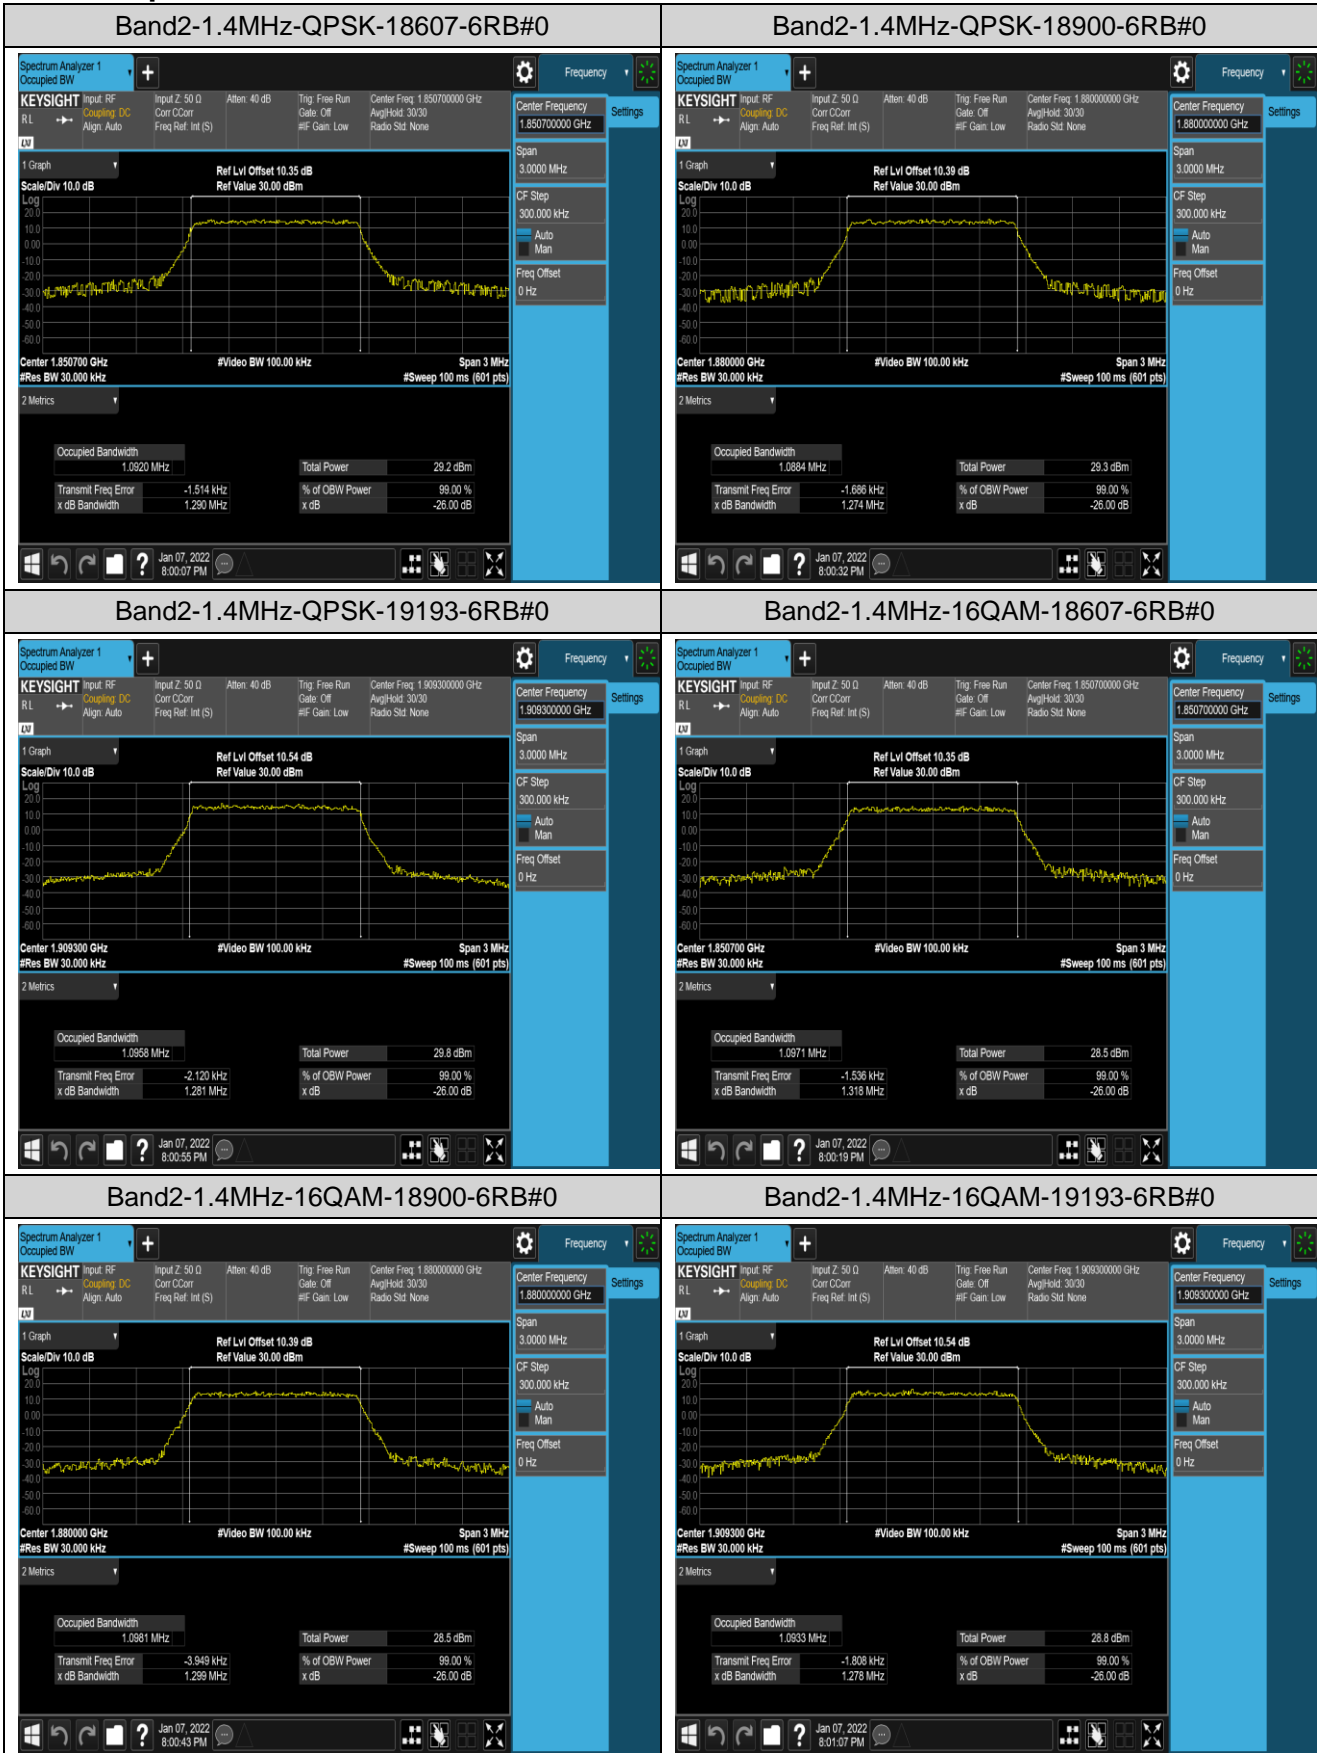

Test Graphs