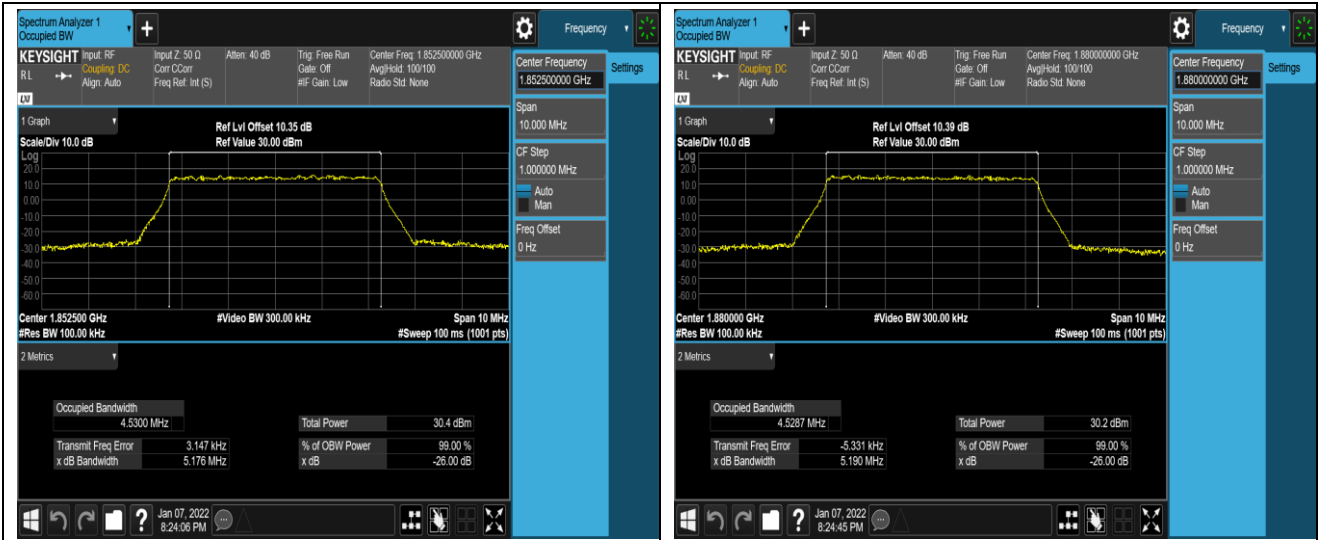

Band2-5MHz-QPSK-19175-25RB#0

Band2-5MHz-16QAM-18625-25RB#0