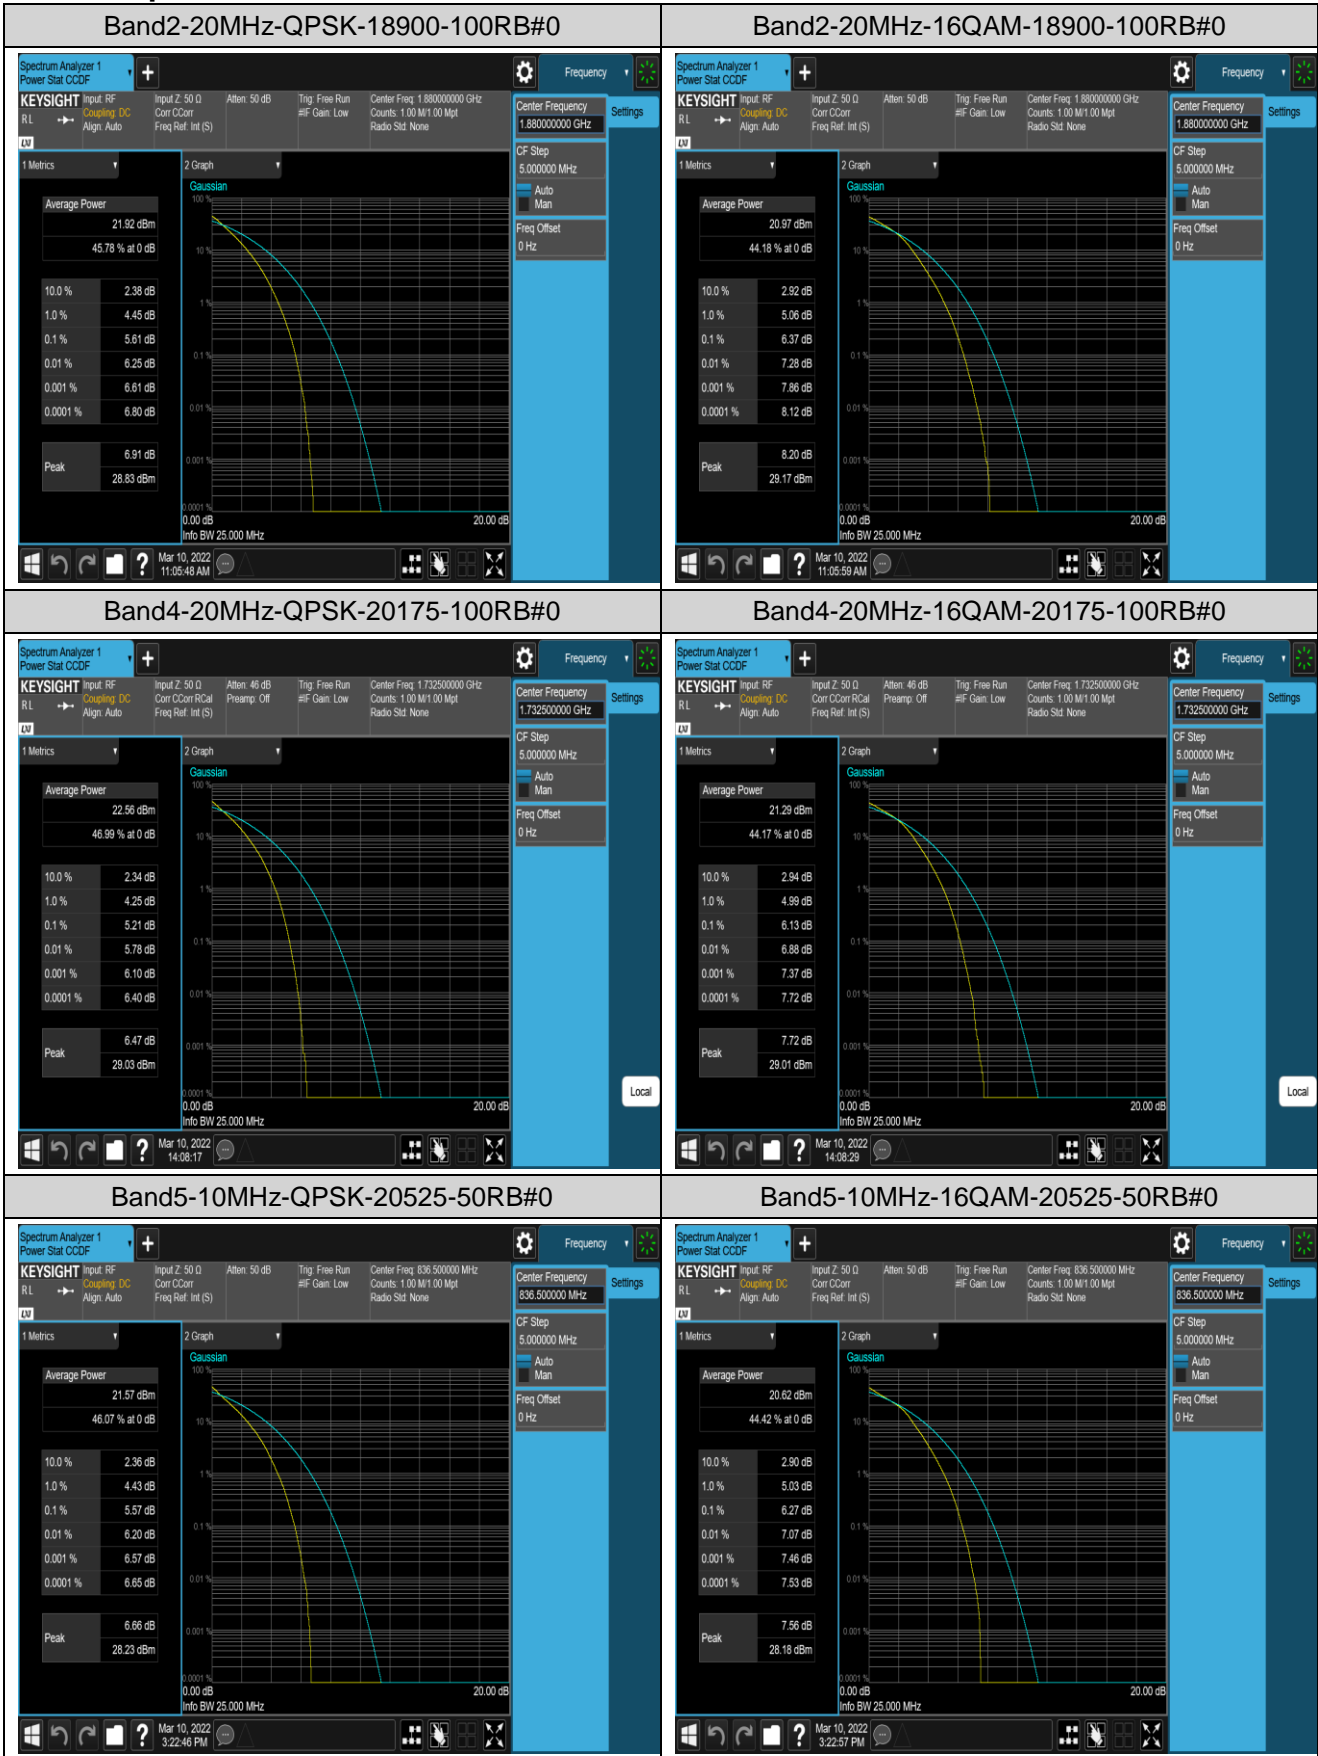

Test Graphs