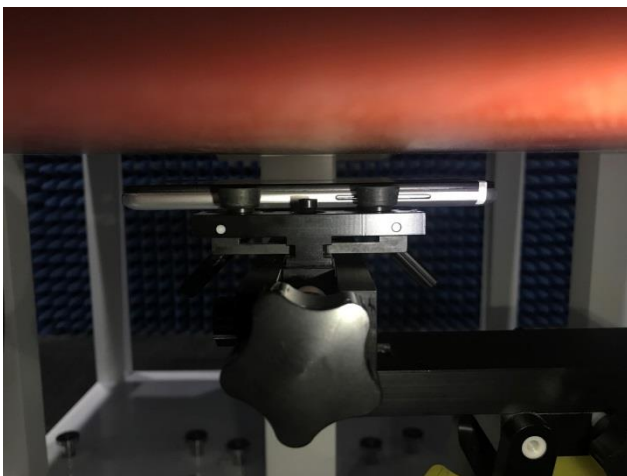

# SAR Test Setup Photos

## Head

Right Cheek

Right Tilted

Left Cheek

Left Tilted

## Body

Front side (10mm)

Back side(10mm)

Top side(10mm)

Bottom side(10mm)

Left side(10mm)

Right side(10mm)