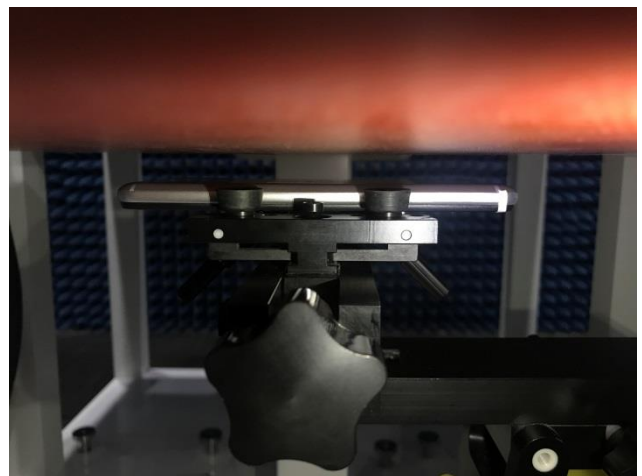

# SAR Test Setup Photos

## Head

Right Cheek

Right Tilted

Left Cheek

Left Tilted

## Body

Front side (10mm)

Back side(10mm)

Top side(10mm)

Bottom side(10mm)

Left side(10mm)

Right side(10mm)