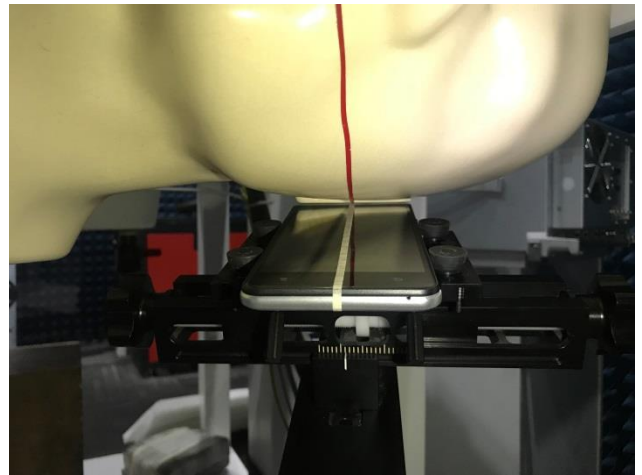

# SAR Test Setup Photos

## Head

Right Cheek

Right Tilted

Left Cheek

Left Tilted

## Body

Front side (10mm)

Back side(10mm)

Top side(10mm)

Bottom side(10mm)

Left side(10mm)

Right side(10mm)