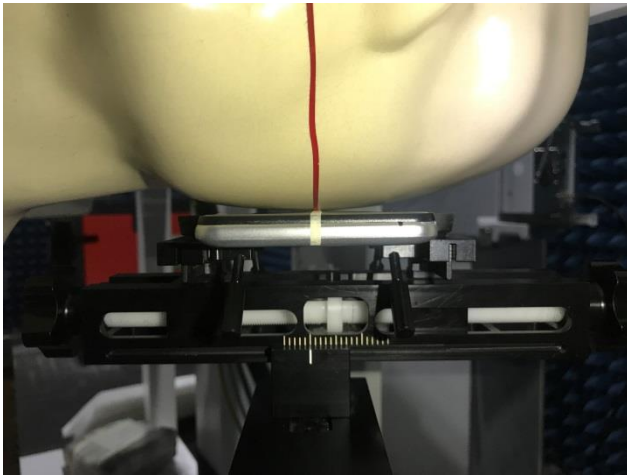

# SAR Test Setup Photos

## Head

Right Cheek

Right Tilted

Left Cheek

Left Tilted

## Body

Front side (10mm)

Back side(10mm)

Top side(10mm)

Bottom side(10mm)

Left side(10mm)

Right side(10mm)