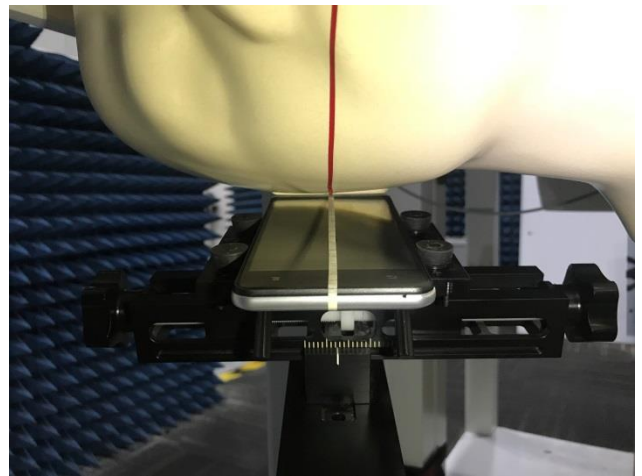

Right Tilted