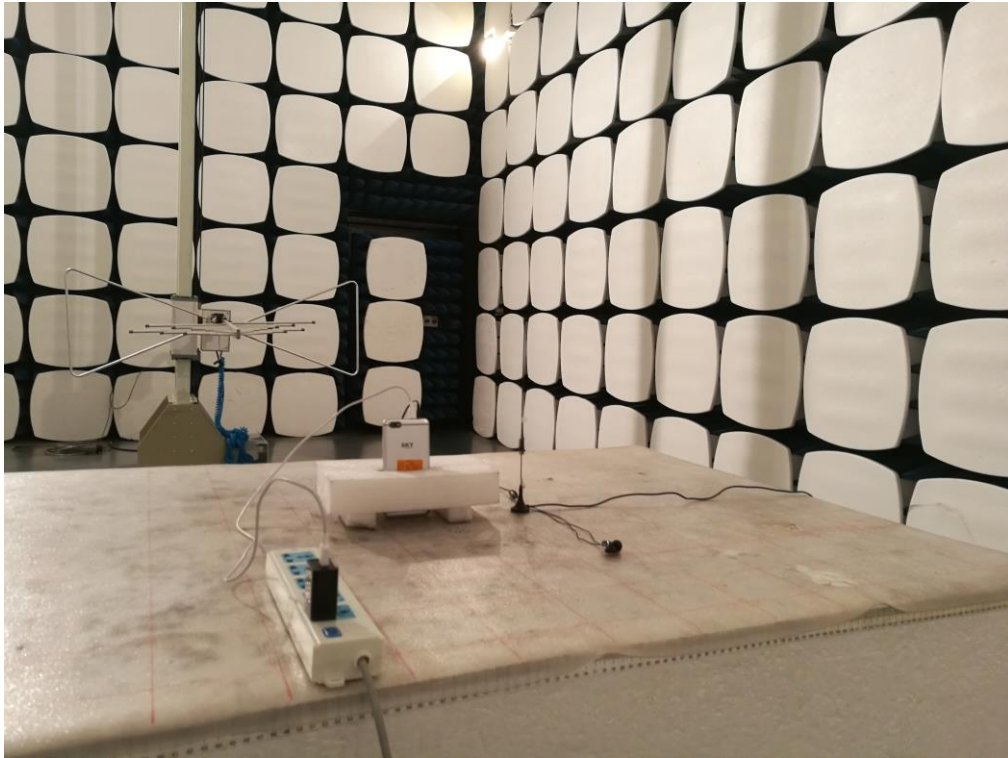

7 Test Setup Photo

Radiated Spurious Emission
Below 1GHz

Above 1GHz

8 EUT Constructional Details

Reference to the test report No. CCISE190700701

-----End of report-----