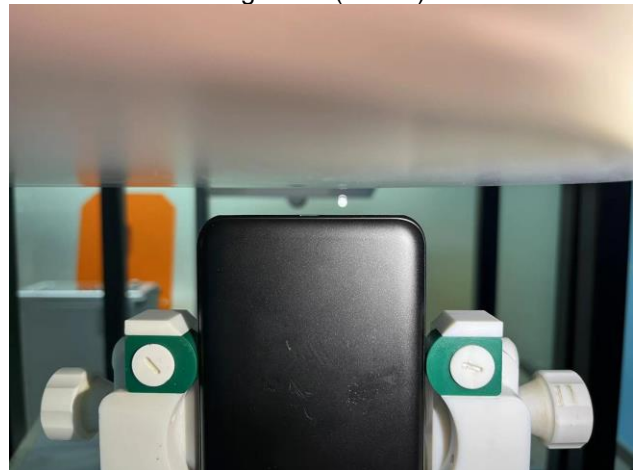

EUT Photos (Model: Elite A63)

EUT Antenna Locations

SAR Test Setup Photos

Head

Right Cheek

Right Tilted

Left Cheek

Left Tilted

Body

Front side (10mm)

Back side(10mm)

Left side(10mm)

Right side(10mm)

Top side(10mm)

Bottom side(10mm)