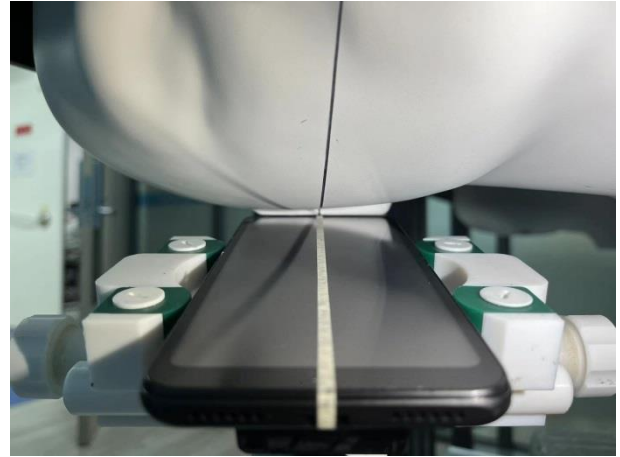

EUT Photos (Model: Elite A63)

EUT Antenna Locations

SAR Test Setup Photos

Head

Right Cheek

Right Tilted

Left Cheek

Left Tilted

Body

Front side (10mm)

Back side(10mm)

Left side(10mm)

Right side(10mm)

Top side(10mm)

Bottom side(10mm)