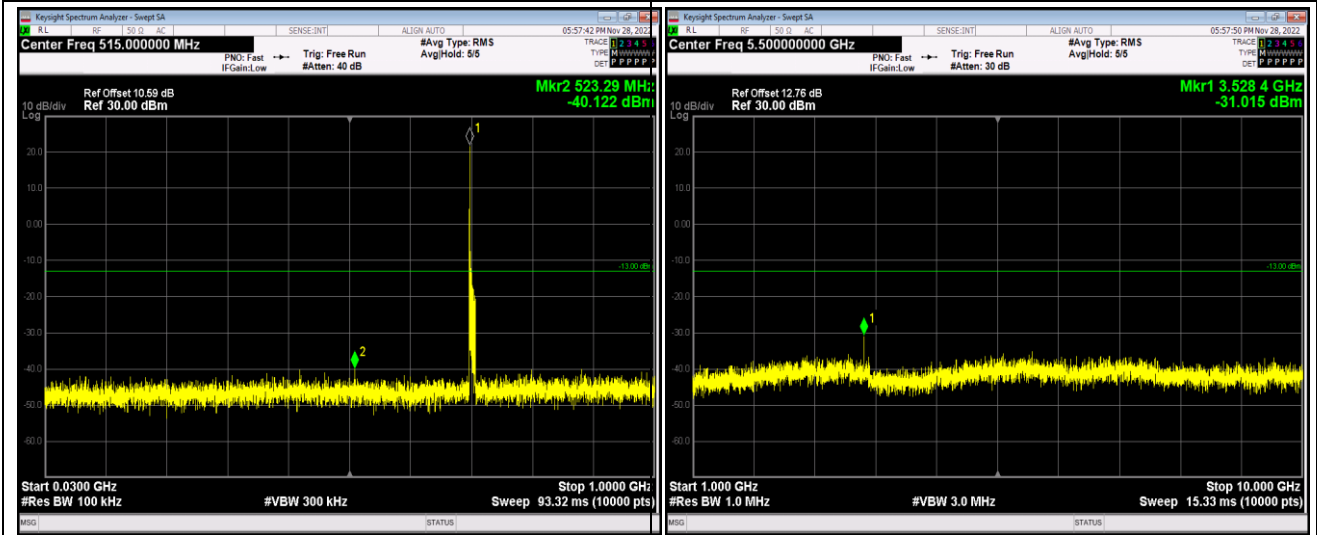

Band17-5MHz-QPSK-23825-1RB#0-Range2:1000~10000MHz

Band17-5MHz-16QAM-23755-1RB#0-Range1:30~1000MHz

Band17-5MHz-16QAM-23755-1RB#0-Range2:1000~10000MHz

Band17-10MHz-QPSK-23790-1RB#0-Range1:30~1000MHz

Band17-10MHz-QPSK-23790-1RB#0-Range2:1000~10000MHz