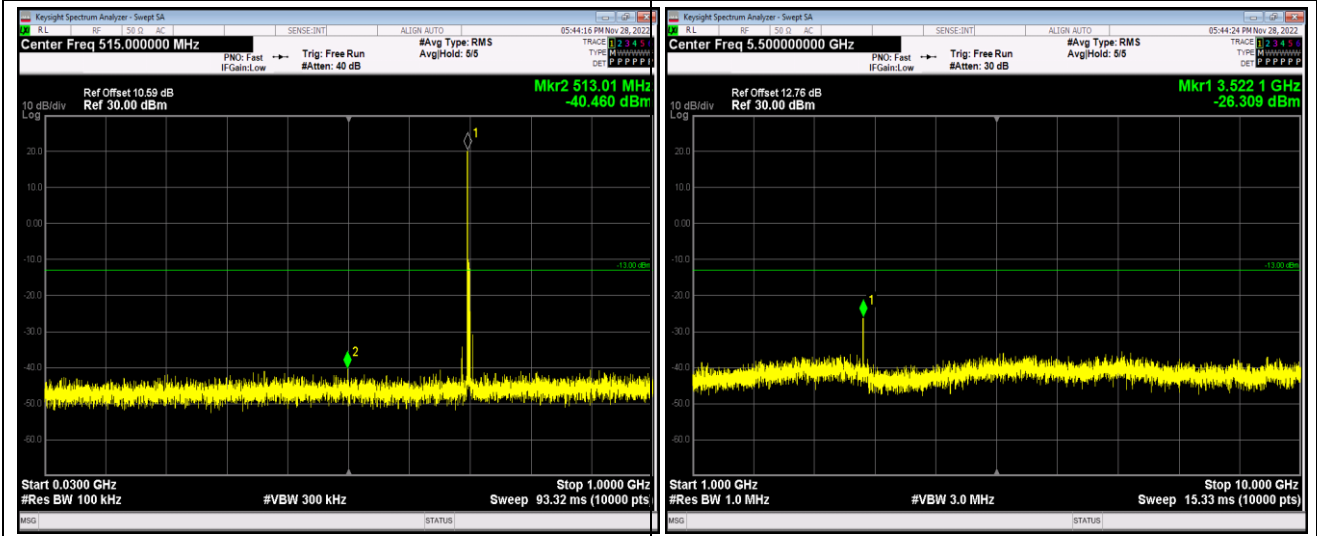

Band12-10MHz-16QAM-23060-1RB#0-Range1:30~1000MHz

Band12-10MHz-16QAM-23060-1RB#0-Range2:1000~10000MHz

Band12-10MHz-16QAM-23095-1RB#0-Range1:30~1000MHz

Band12-10MHz-16QAM-23095-1RB#0-Range2:1000~10000MHz

Band17-5MHz-QPSK-23825-1RB#0-Range1:30~1000MHz

Band17-5MHz-QPSK-23825-1RB#0-Range2:1000~10000MHz

Band17-5MHz-16QAM-23755-1RB#0-Range1:30~1000MHz

Band17-5MHz-16QAM-23755-1RB#0-Range2:1000~10000MHz

Band17-10MHz-QPSK-23790-1RB#0-Range1:30~1000MHz

Band17-10MHz-QPSK-23790-1RB#0-Range2:1000~10000MHz