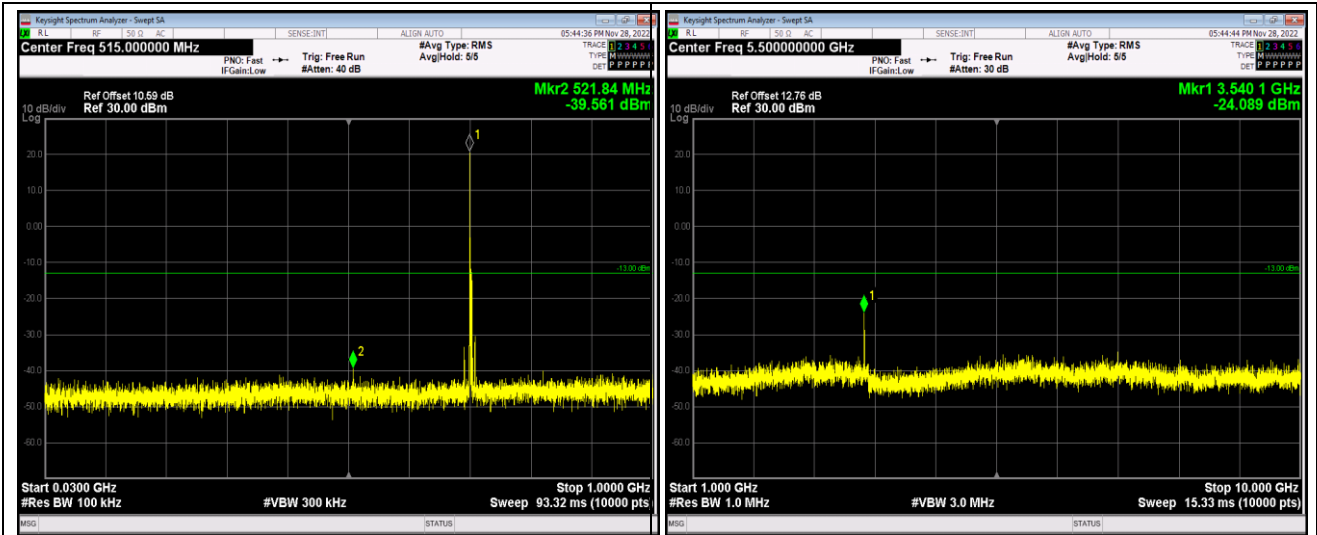

Band12-10MHz-16QAM-23060-1RB#0-Range1:30~1000MHz

Band12-10MHz-16QAM-23060-1RB#0-Range2:1000~10000MHz

Band12-10MHz-16QAM-23095-1RB#0-Range1:30~1000MHz

Band12-10MHz-16QAM-23095-1RB#0-Range2:1000~10000MHz

Band17-5MHz-QPSK-23825-1RB#0-Range1:30~1000MHz