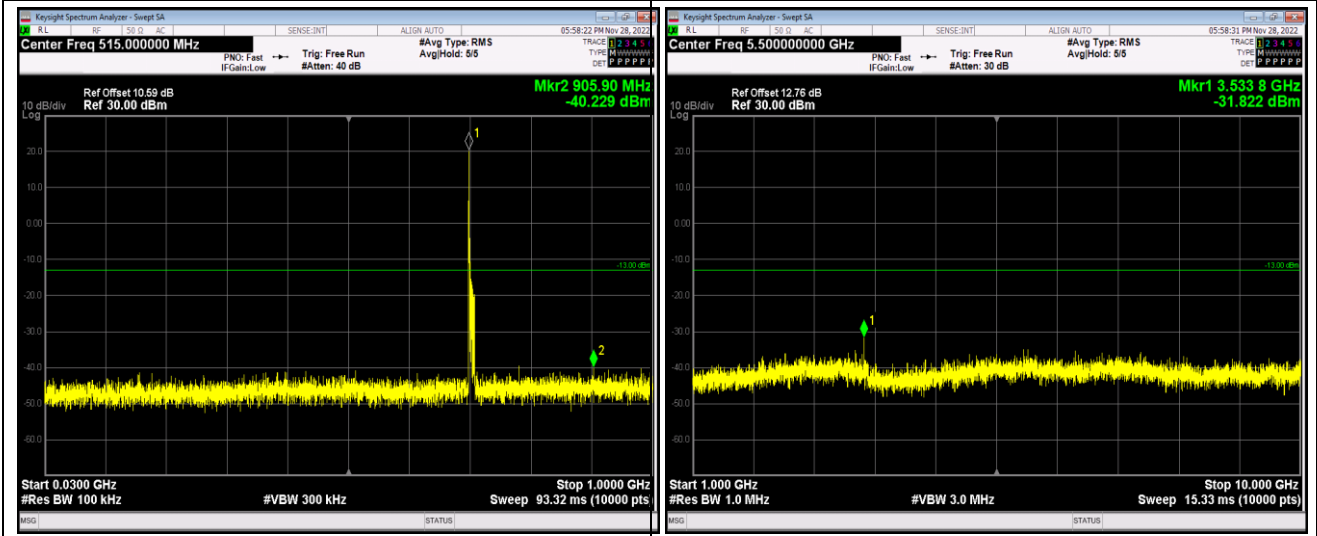

Band17-10MHz-QPSK-23800-1RB#0-Range1:30~1000MHz

Band17-10MHz-QPSK-23800-1RB#0-Range2:1000~10000MHz