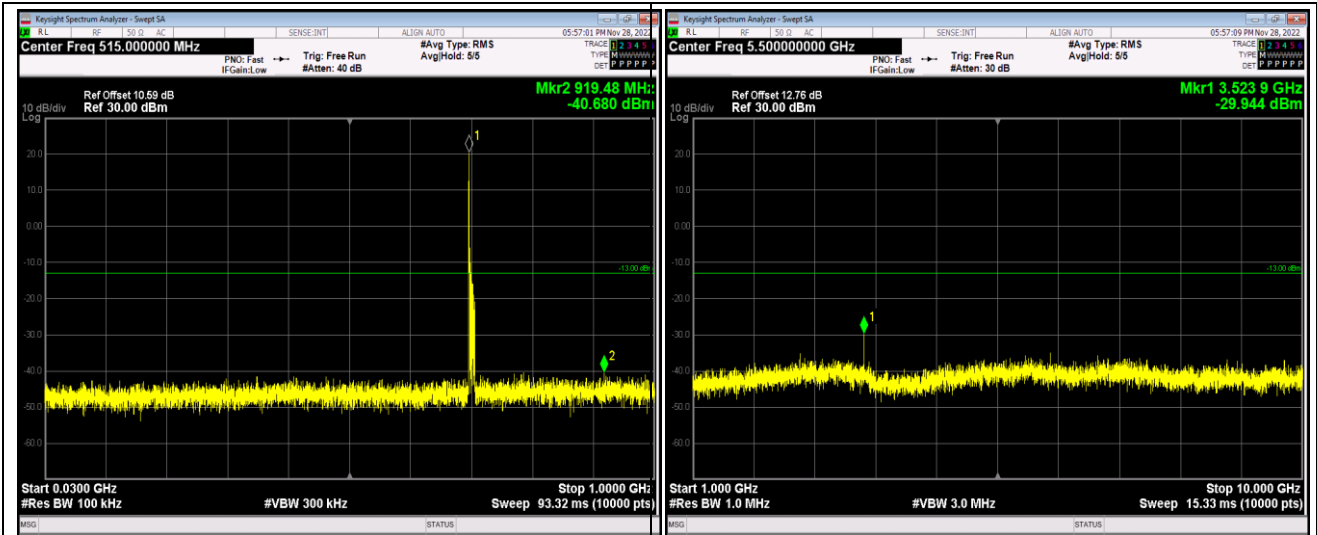

Band17-5MHz-QPSK-23825-1RB#0-Range2:1000~10000MHz

Band17-5MHz-16QAM-23755-1RB#0-Range1:30~1000MHz

Band17-5MHz-16QAM-23755-1RB#0-Range2:1000~10000MHz

Band17-10MHz-QPSK-23790-1RB#0-Range1:30~1000MHz

Band17-10MHz-QPSK-23790-1RB#0-Range2:1000~10000MHz