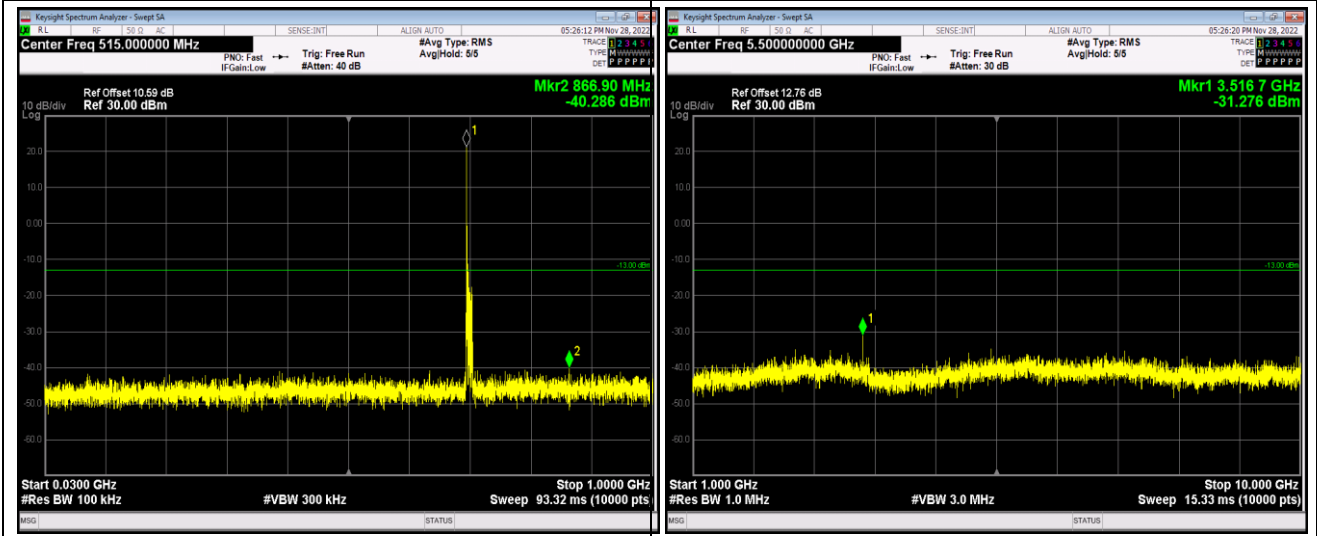

Band12-10MHz-16QAM-23060-1RB#0-Range1:30~1000MHz

Band12-10MHz-16QAM-23060-1RB#0-Range2:1000~10000MHz

Band12-10MHz-16QAM-23095-1RB#0-Range1:30~1000MHz

Band12-10MHz-16QAM-23095-1RB#0-Range2:1000~10000MHz

Band17-5MHz-QPSK-23825-1RB#0-Range1:30~1000MHz

Band17-5MHz-QPSK-23825-1RB#0-Range2:1000~10000MHz

Band17-5MHz-16QAM-23755-1RB#0-Range1:30~1000MHz

Band17-5MHz-16QAM-23755-1RB#0-Range2:1000~10000MHz

Band17-10MHz-QPSK-23790-1RB#0-Range1:30~1000MHz

Band17-10MHz-QPSK-23790-1RB#0-Range2:1000~10000MHz