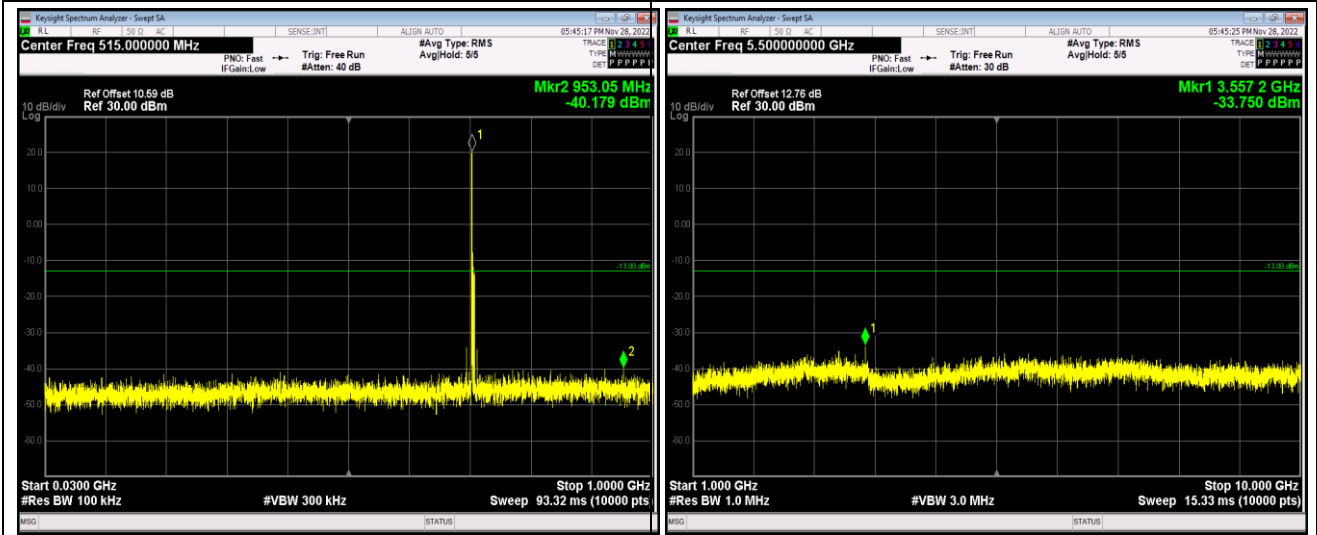

Band12-10MHz-16QAM-23060-1RB#0-Range1:30~1000MHz

Band12-10MHz-16QAM-23060-1RB#0-Range2:1000~10000MHz

Band12-10MHz-16QAM-23095-1RB#0-Range1:30~1000MHz

Band12-10MHz-16QAM-23095-1RB#0-Range2:1000~10000MHz

Band17-5MHz-QPSK-23825-1RB#0-Range1:30~1000MHz

Band17-5MHz-QPSK-23825-1RB#0-Range2:1000~10000MHz

Band17-5MHz-16QAM-23755-1RB#0-Range1:30~1000MHz

Band17-5MHz-16QAM-23755-1RB#0-Range2:1000~10000MHz

Band17-10MHz-QPSK-23790-1RB#0-Range1:30~1000MHz

Band17-10MHz-QPSK-23790-1RB#0-Range2:1000~10000MHz