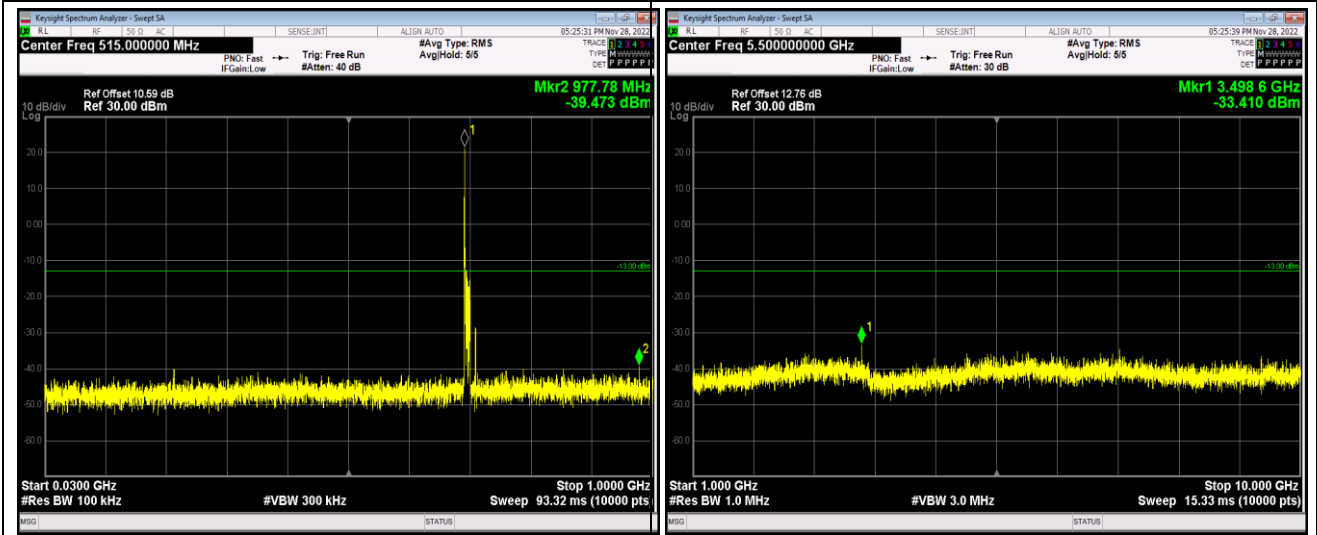

Band12-10MHz-16QAM-23060-1RB#0-Range1:30~1000MHz

Band12-10MHz-16QAM-23060-1RB#0-Range2:1000~10000MHz

Band12-10MHz-16QAM-23095-1RB#0-Range1:30~1000MHz

Band12-10MHz-16QAM-23095-1RB#0-Range2:1000~10000MHz

Band17-5MHz-QPSK-23825-1RB#0-Range1:30~1000MHz

Band17-5MHz-QPSK-23825-1RB#0-Range2:1000~10000MHz

Band17-5MHz-16QAM-23755-1RB#0-Range1:30~1000MHz

Band17-5MHz-16QAM-23755-1RB#0-Range2:1000~10000MHz

Band17-10MHz-QPSK-23790-1RB#0-Range1:30~1000MHz

Band17-10MHz-QPSK-23790-1RB#0-Range2:1000~10000MHz