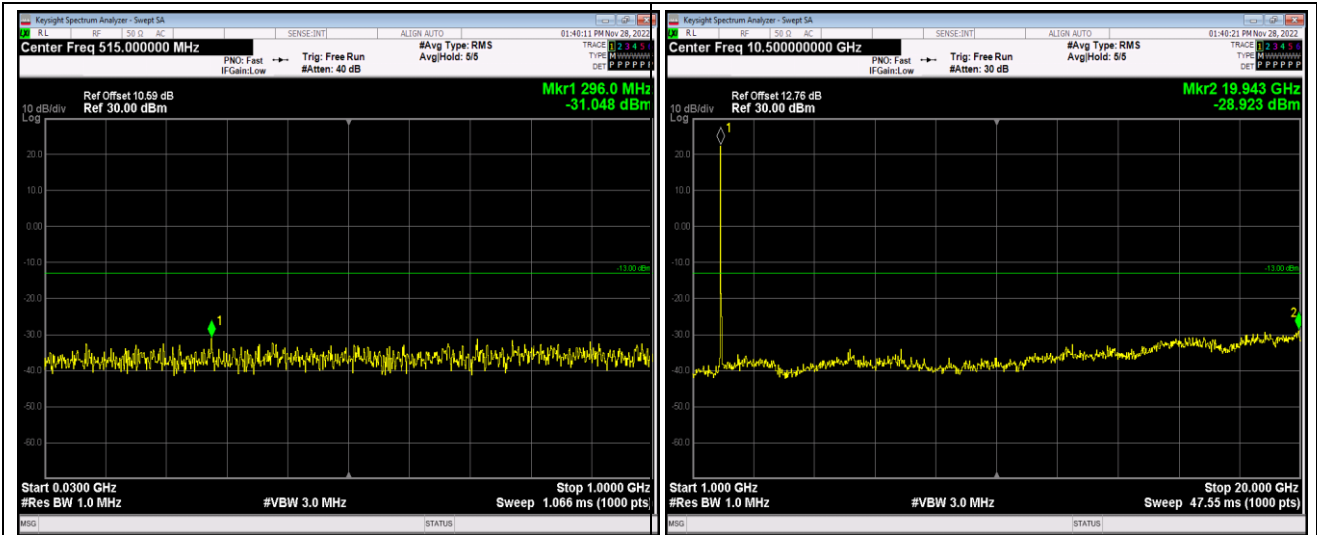

Band2-20MHz-QPSK-19100-1RB#0-Range2:1000~20000MHz

Band2-20MHz-QPSK-19100-1RB#0-Range1:30~1000MHz