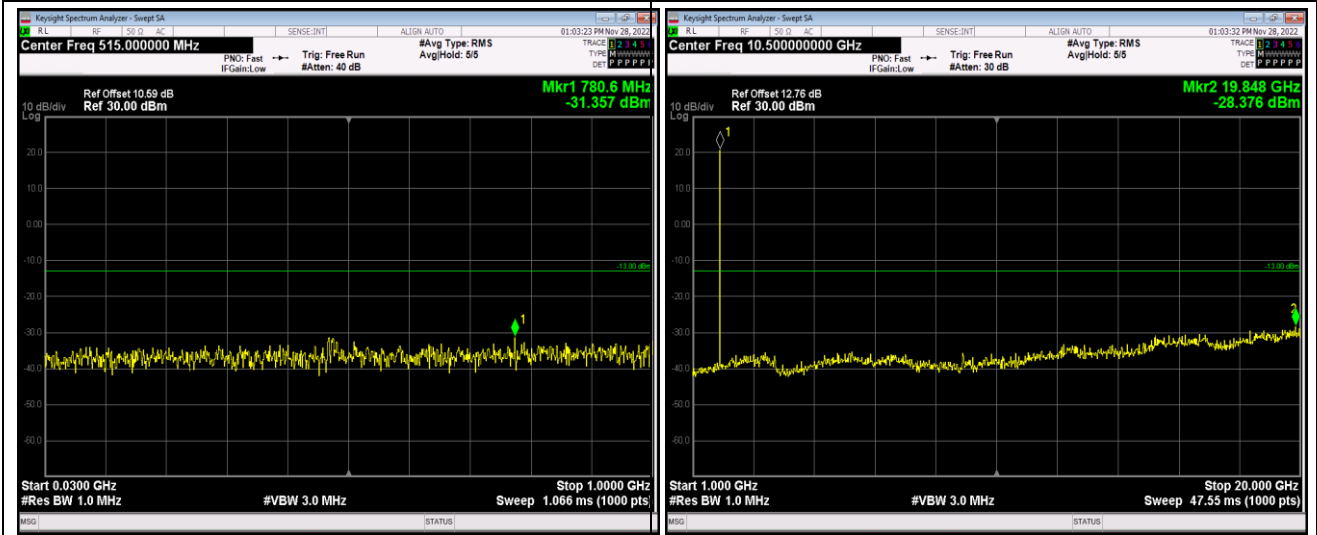

Remark: All bandwidth and all modulation had been tested, but only the worst case data displayed in this report.

Test Graphs

Band2-1.4MHz-16QAM-18607-1RB#0-Range1:30~1000MHz

Band2-1.4MHz-16QAM-18607-1RB#0-Range2:1000~20000MHz