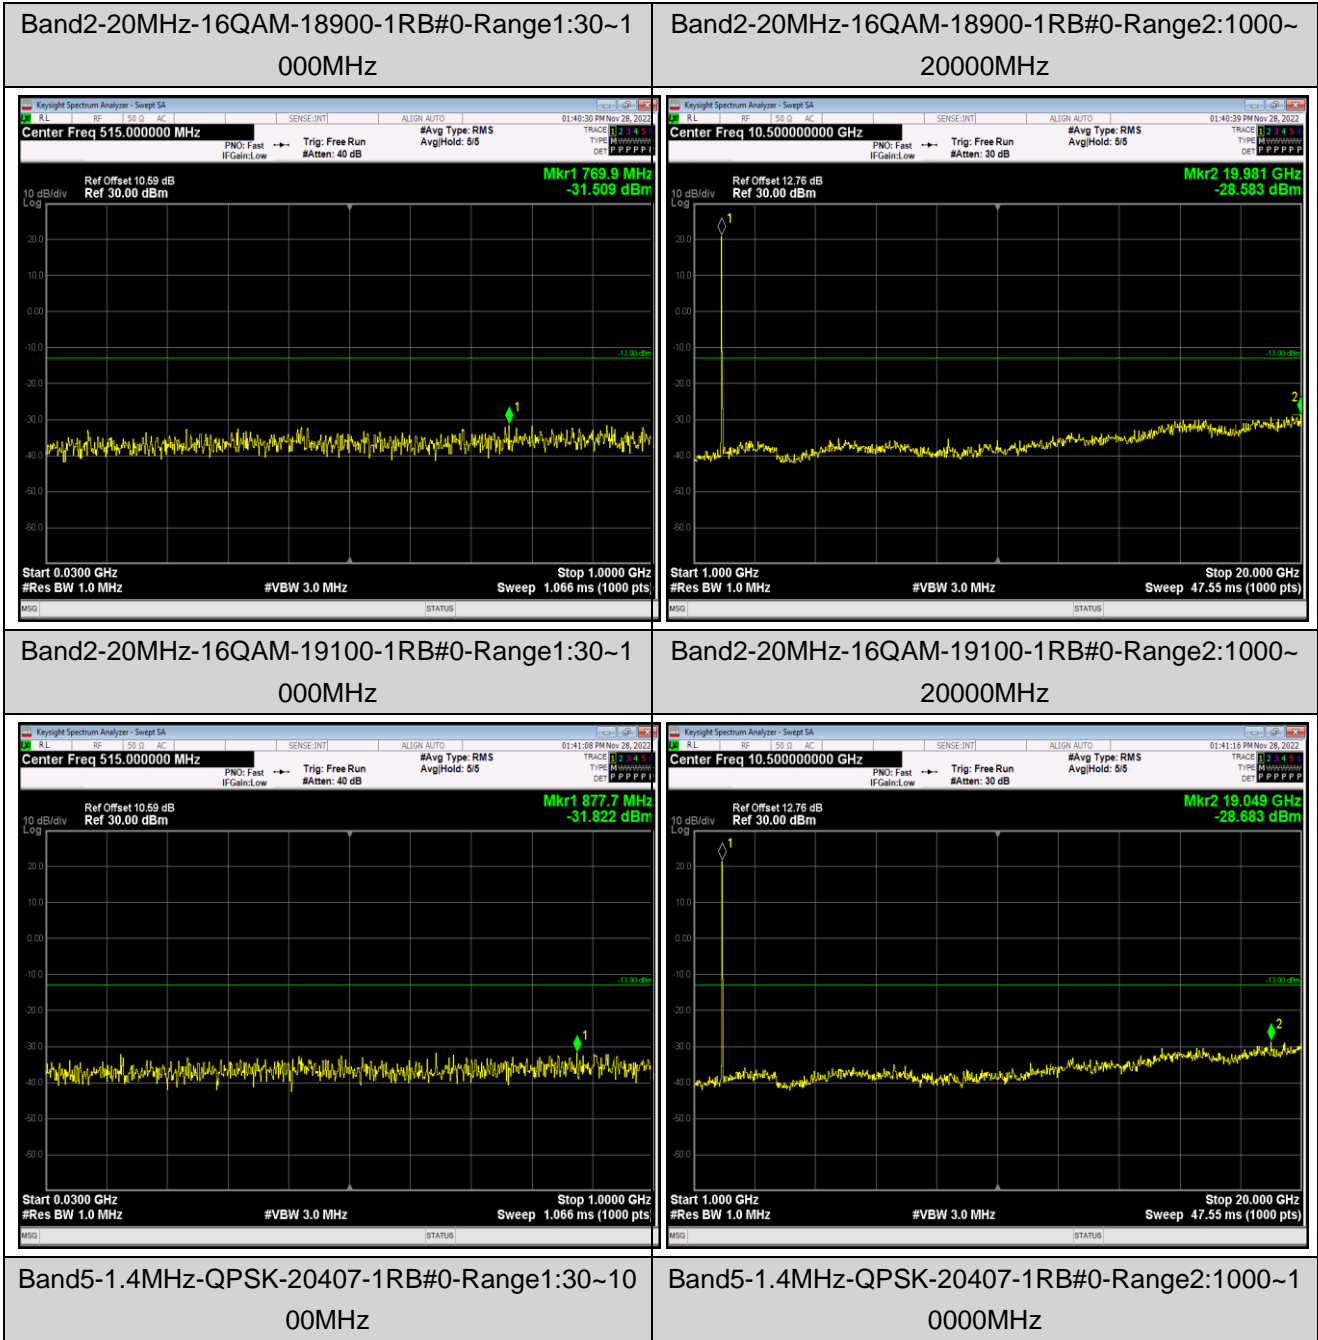

Remark: All bandwidth and all modulation had been tested, but only the worst case data displayed in this report.

Test Graphs

Band2-1.4MHz-16QAM-18607-1RB#0-Range1:30~1000MHz

Band2-1.4MHz-16QAM-18607-1RB#0-Range2:1000~20000MHz

Band2-1.4MHz-16QAM-18900-1RB#0-Range1:30~1000MHz

Band2-1.4MHz-16QAM-18900-1RB#0-Range2:1000~20000MHz

Band2-20MHz-QPSK-19100-1RB#0-Range1:30~1000MHz

Band2-20MHz-QPSK-19100-1RB#0-Range2:1000~20000MHz

Band2-20MHz-16QAM-18700-1RB#0-Range1:30~1000MHz

Band2-20MHz-16QAM-18700-1RB#0-Range2:1000~20000MHz

Band5-1.4MHz-QPSK-20525-1RB#0-Range1:30~1000MHz

Band5-1.4MHz-QPSK-20525-1RB#0-Range2:1000~10000MHz

Band5-1.4MHz-QPSK-20643-1RB#0-Range1:30~1000MHz

Band5-1.4MHz-QPSK-20643-1RB#0-Range2:1000~10000MHz

Band12-1.4MHz-16QAM-23095-1RB#0-Range1:30
~1000MHz

Band12-1.4MHz-16QAM-23095-1RB#0-Range2:1000
~10000MHz

Band12-1.4MHz-16QAM-23173-1RB#0-Range1:30
~1000MHz

Band12-1.4MHz-16QAM-23173-1RB#0-Range2:1000
~10000MHz