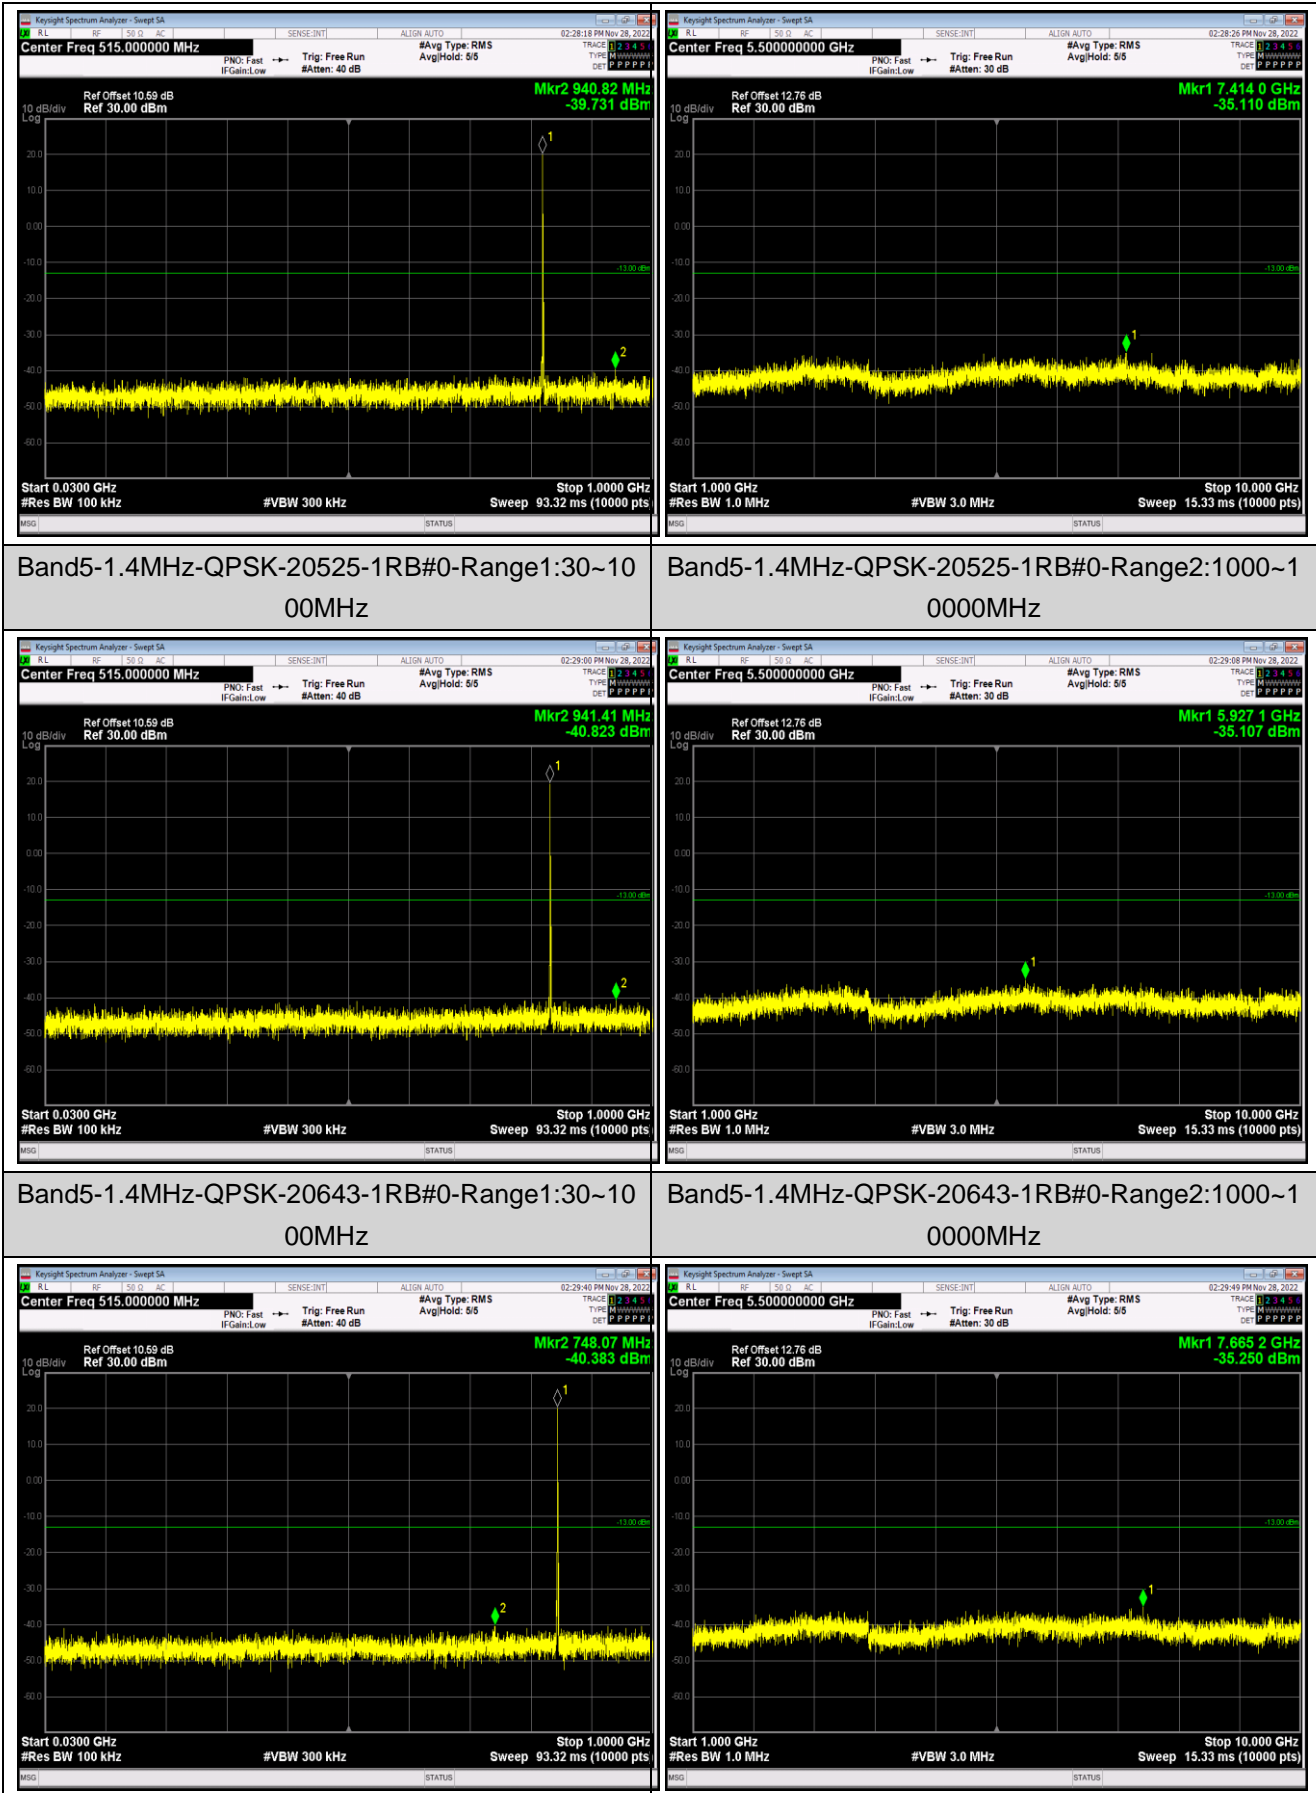

Remark: All bandwidth and all modulation had been tested, but only the worst case data displayed in this report.

Test Graphs

Band2-1.4MHz-16QAM-18607-1RB#0-Range1:30~1000MHz

Band2-1.4MHz-16QAM-18607-1RB#0-Range2:1000~20000MHz

Band2-1.4MHz-16QAM-18900-1RB#0-Range1:30~1000MHz

Band2-1.4MHz-16QAM-18900-1RB#0-Range2:1000~20000MHz

Band2-20MHz-QPSK-19100-1RB#0-Range1:30~1000MHz

Band2-20MHz-QPSK-19100-1RB#0-Range2:1000~20000MHz

Band2-20MHz-16QAM-18700-1RB#0-Range1:30~1000MHz

Band2-20MHz-16QAM-18700-1RB#0-Range2:1000~20000MHz

Band5-1.4MHz-QPSK-20525-1RB#0-Range1:30~1000MHz

Band5-1.4MHz-QPSK-20525-1RB#0-Range2:1000~10000MHz

Band5-1.4MHz-QPSK-20643-1RB#0-Range1:30~1000MHz

Band5-1.4MHz-QPSK-20643-1RB#0-Range2:1000~10000MHz