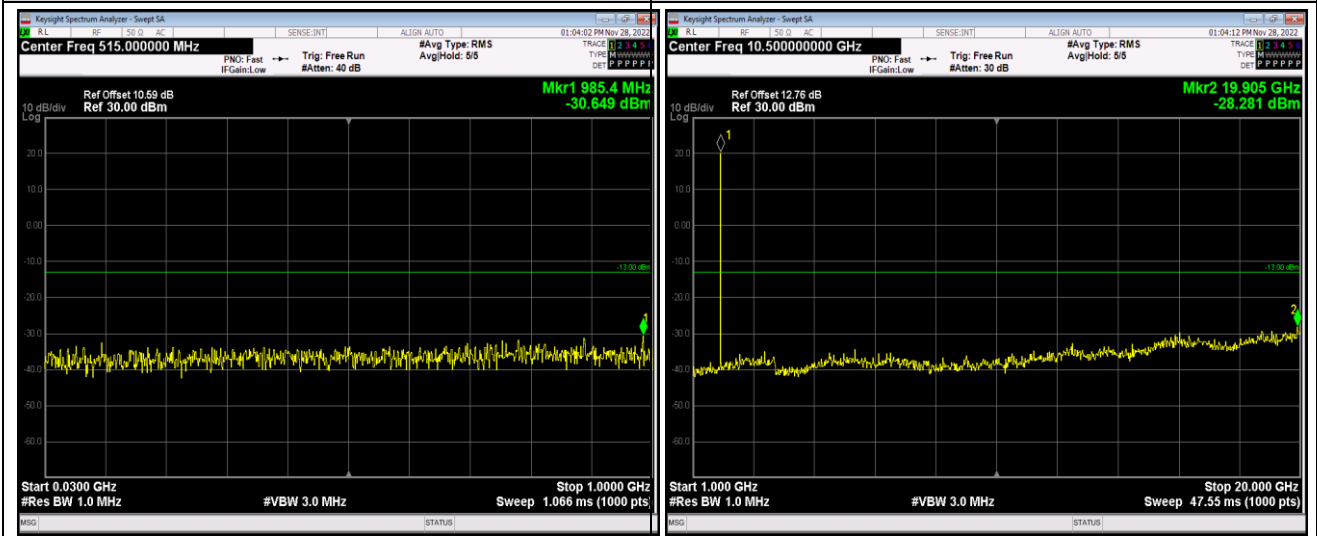

Band2-1.4MHz-16QAM-18900-1RB#0-Range1:30~1000MHz

Band2-1.4MHz-16QAM-18900-1RB#0-Range2:1000~20000MHz