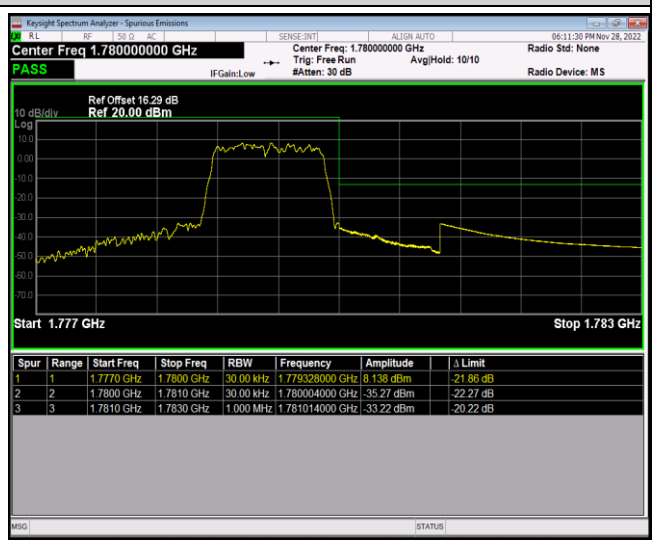

Band66-1.4MHz-16QAM-132665-6RB#0

Band66-20MHz-QPSK-132072-1RB#99