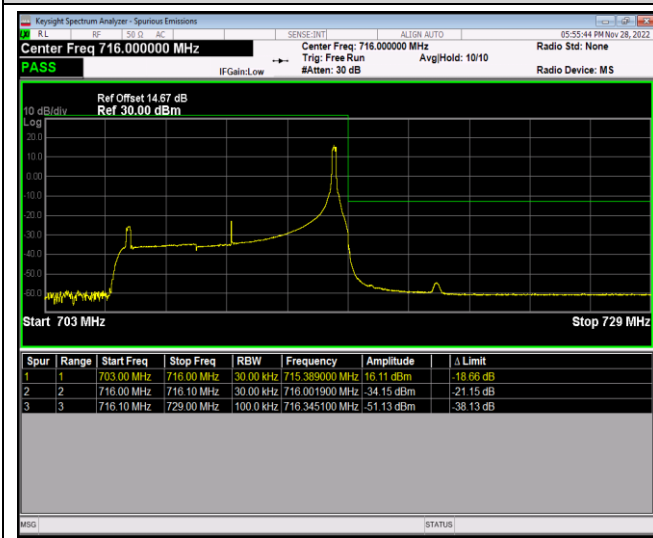

Band17-10MHz-16QAM-23800-1RB#49

Band41-5MHz-QPSK-40265-1RB#0