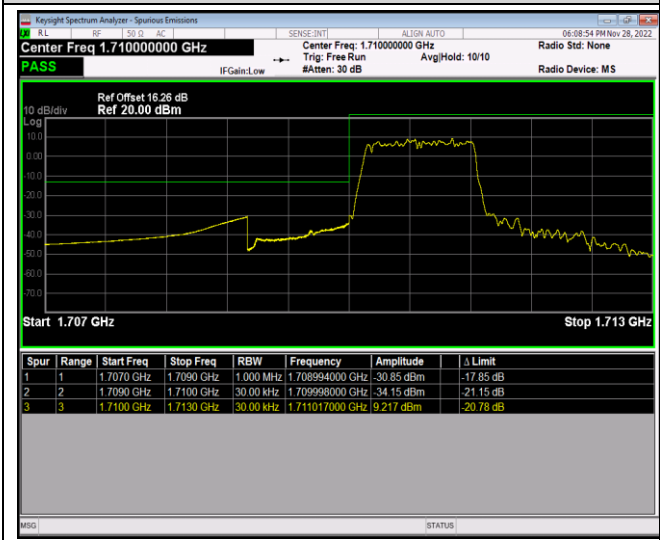

Band66-1.4MHz-QPSK-131979-6RB#0

Band66-1.4MHz-QPSK-132665-1RB#5