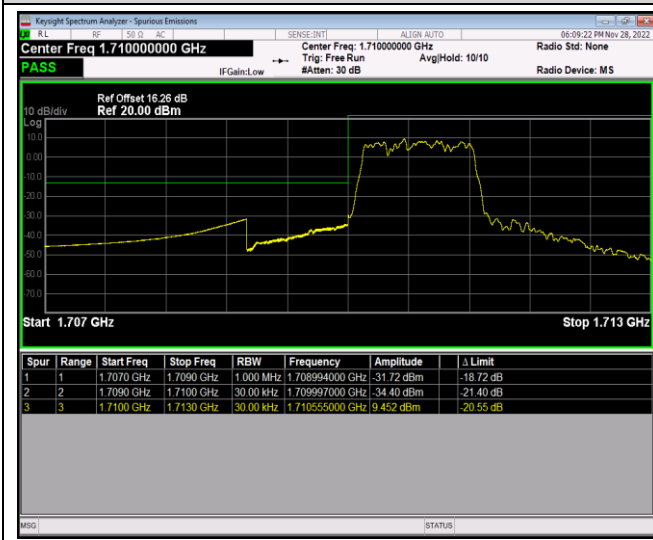

Band66-1.4MHz-QPSK-132665-1RB#0

Band66-1.4MHz-QPSK-132665-1RB#5

Band66-1.4MHz-QPSK-132665-6RB#0

Band66-1.4MHz-16QAM-131979-1RB#0

Band66-1.4MHz-16QAM-131979-1RB#5

Band66-1.4MHz-16QAM-131979-6RB#0

Band66-1.4MHz-16QAM-132665-1RB#0