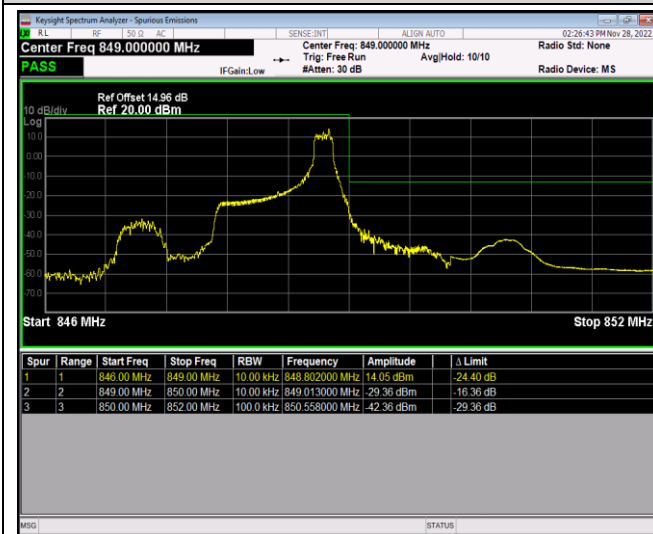

Band5-1.4MHz-QPSK-20643-1RB#5

Band5-1.4MHz-16QAM-20407-1RB#0