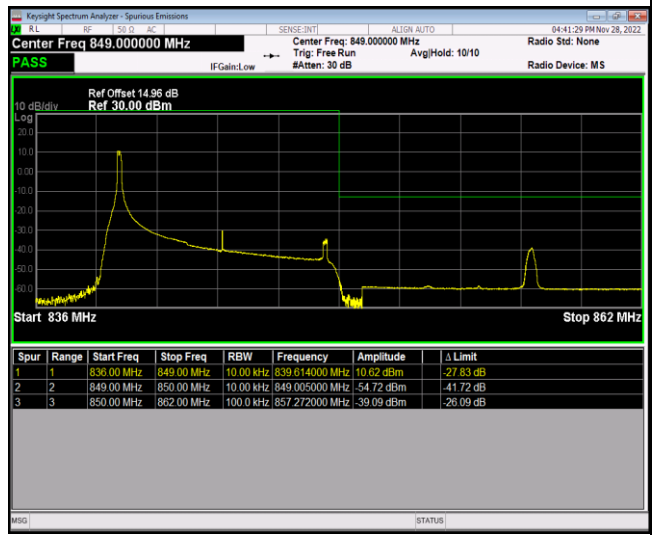

Band5-1.4MHz-16QAM-20643-1RB#5

Band5-1.4MHz-16QAM-20643-6RB#0

Band5-10MHz-QPSK-20450-1RB#0

Band5-10MHz-QPSK-20450-1RB#49

Band5-10MHz-QPSK-20450-50RB#0

Band5-10MHz-QPSK-20600-1RB#0

Band5-10MHz-QPSK-20600-1RB#49