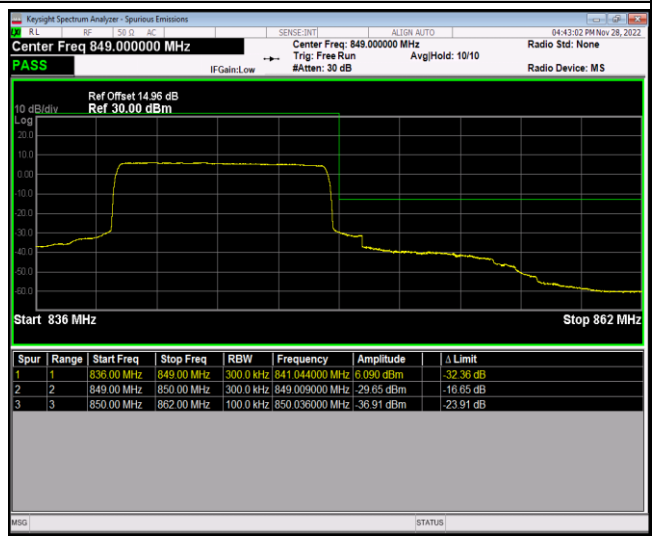

Band5-10MHz-QPSK-20600-50RB#0

Band5-10MHz-16QAM-20450-1RB#49