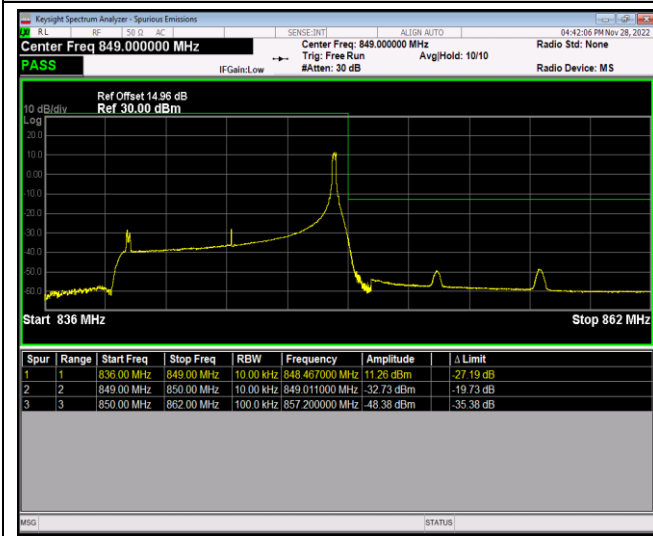

Band5-10MHz-QPSK-20600-1RB#49

Band5-10MHz-16QAM-20450-1RB#0