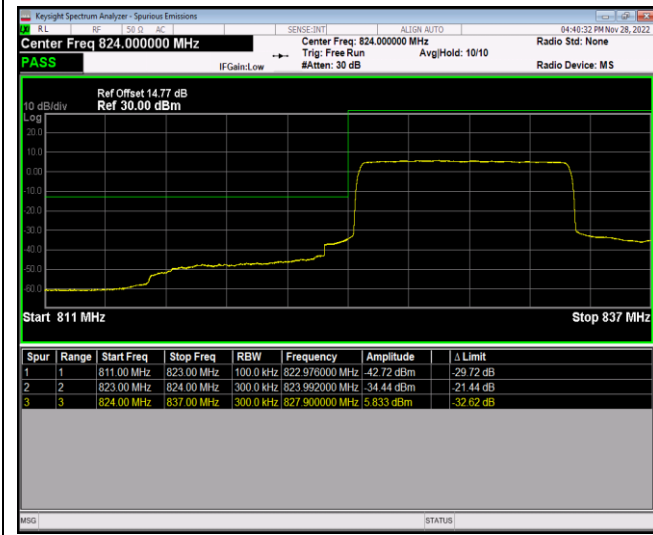

Band5-1.4MHz-16QAM-20643-1RB#5

Band5-1.4MHz-16QAM-20643-6RB#0

Band5-10MHz-QPSK-20450-1RB#0

Band5-10MHz-QPSK-20450-1RB#49

Band5-10MHz-QPSK-20450-50RB#0

Band5-10MHz-QPSK-20600-1RB#0

Band5-10MHz-QPSK-20600-1RB#49