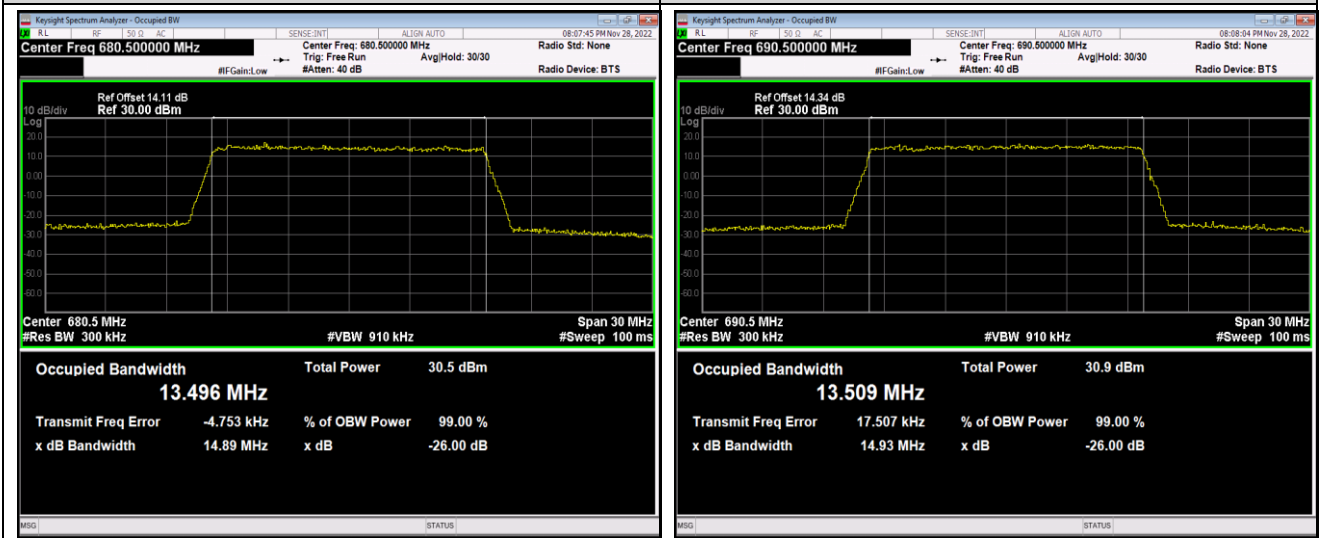

Band71-15MHz-16QAM-133297-75RB#0

Band71-15MHz-16QAM-133397-75RB#0