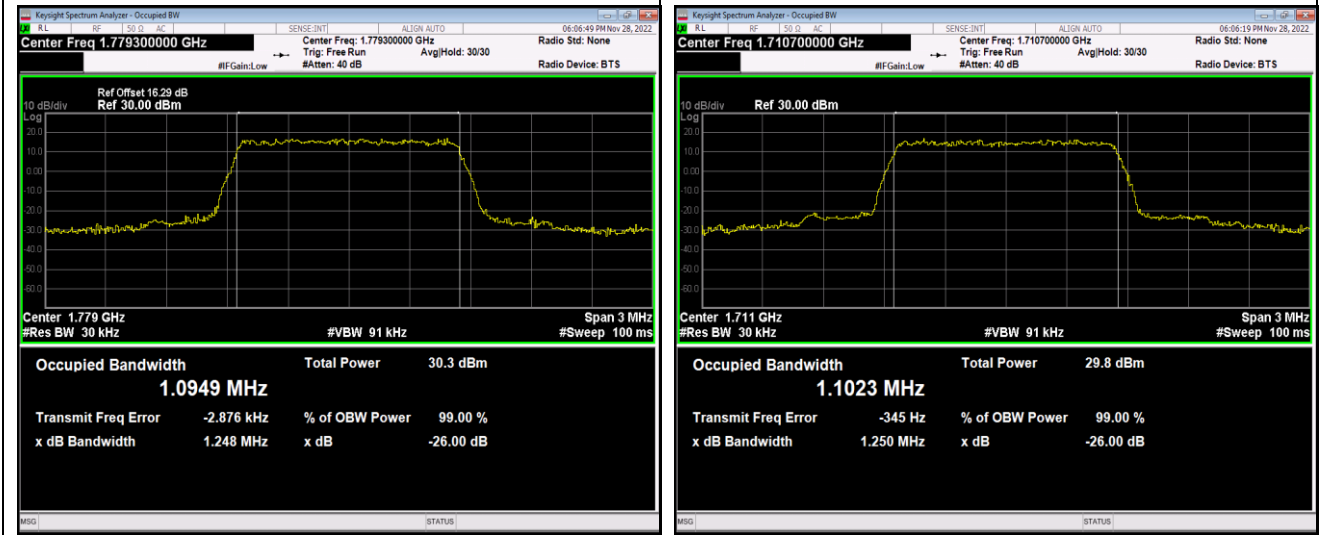

Band66-1.4MHz-QPSK-132665-6RB#0

Band66-1.4MHz-16QAM-131979-6RB#0