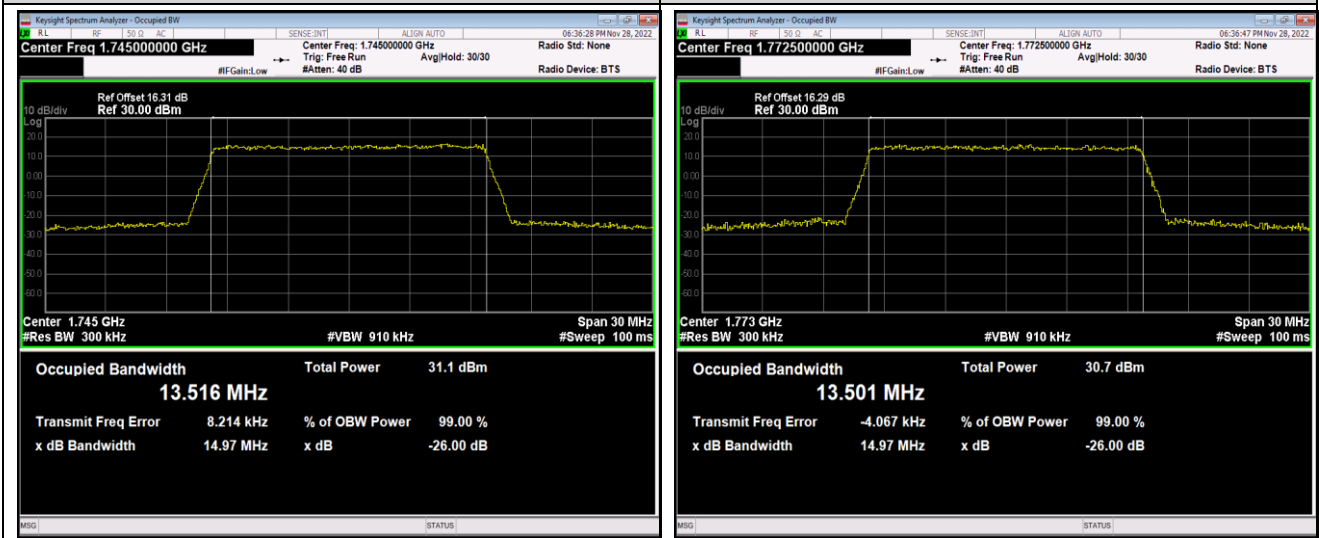

Band66-15MHz-QPSK-132047-75RB#0

Band66-15MHz-QPSK-132322-75RB#0

Band66-15MHz-QPSK-132597-75RB#0

Band66-15MHz-16QAM-132047-75RB#0

Band66-15MHz-16QAM-132322-75RB#0

Band66-15MHz-16QAM-132597-75RB#0

Band66-20MHz-QPSK-132072-100RB#0