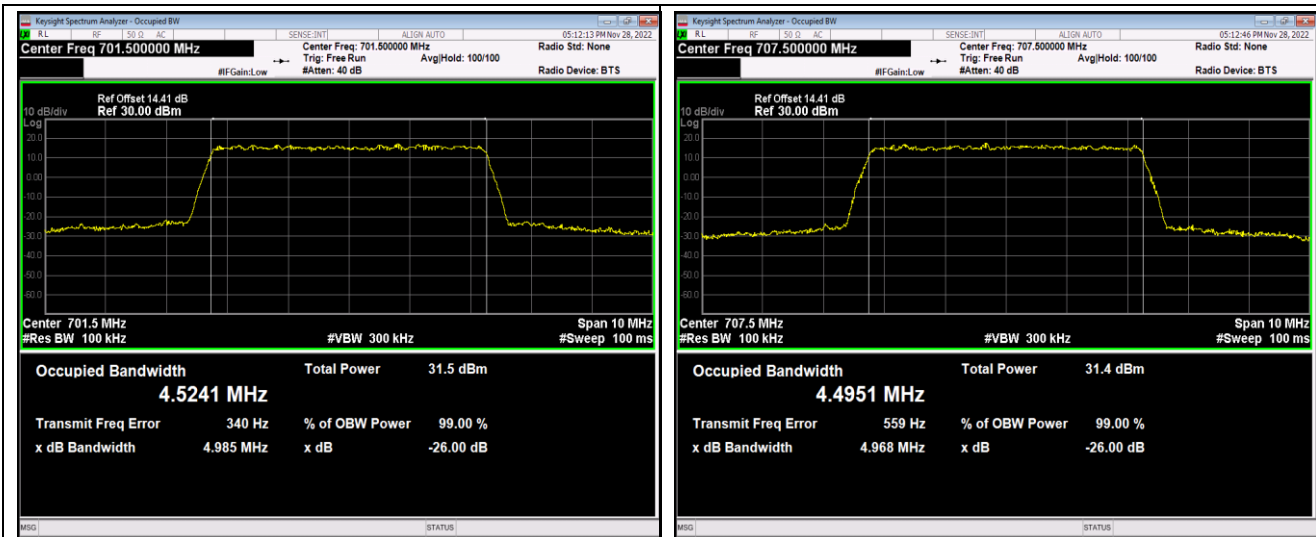

Band12-5MHz-QPSK-23155-25RB#0

Band12-5MHz-16QAM-23035-25RB#0