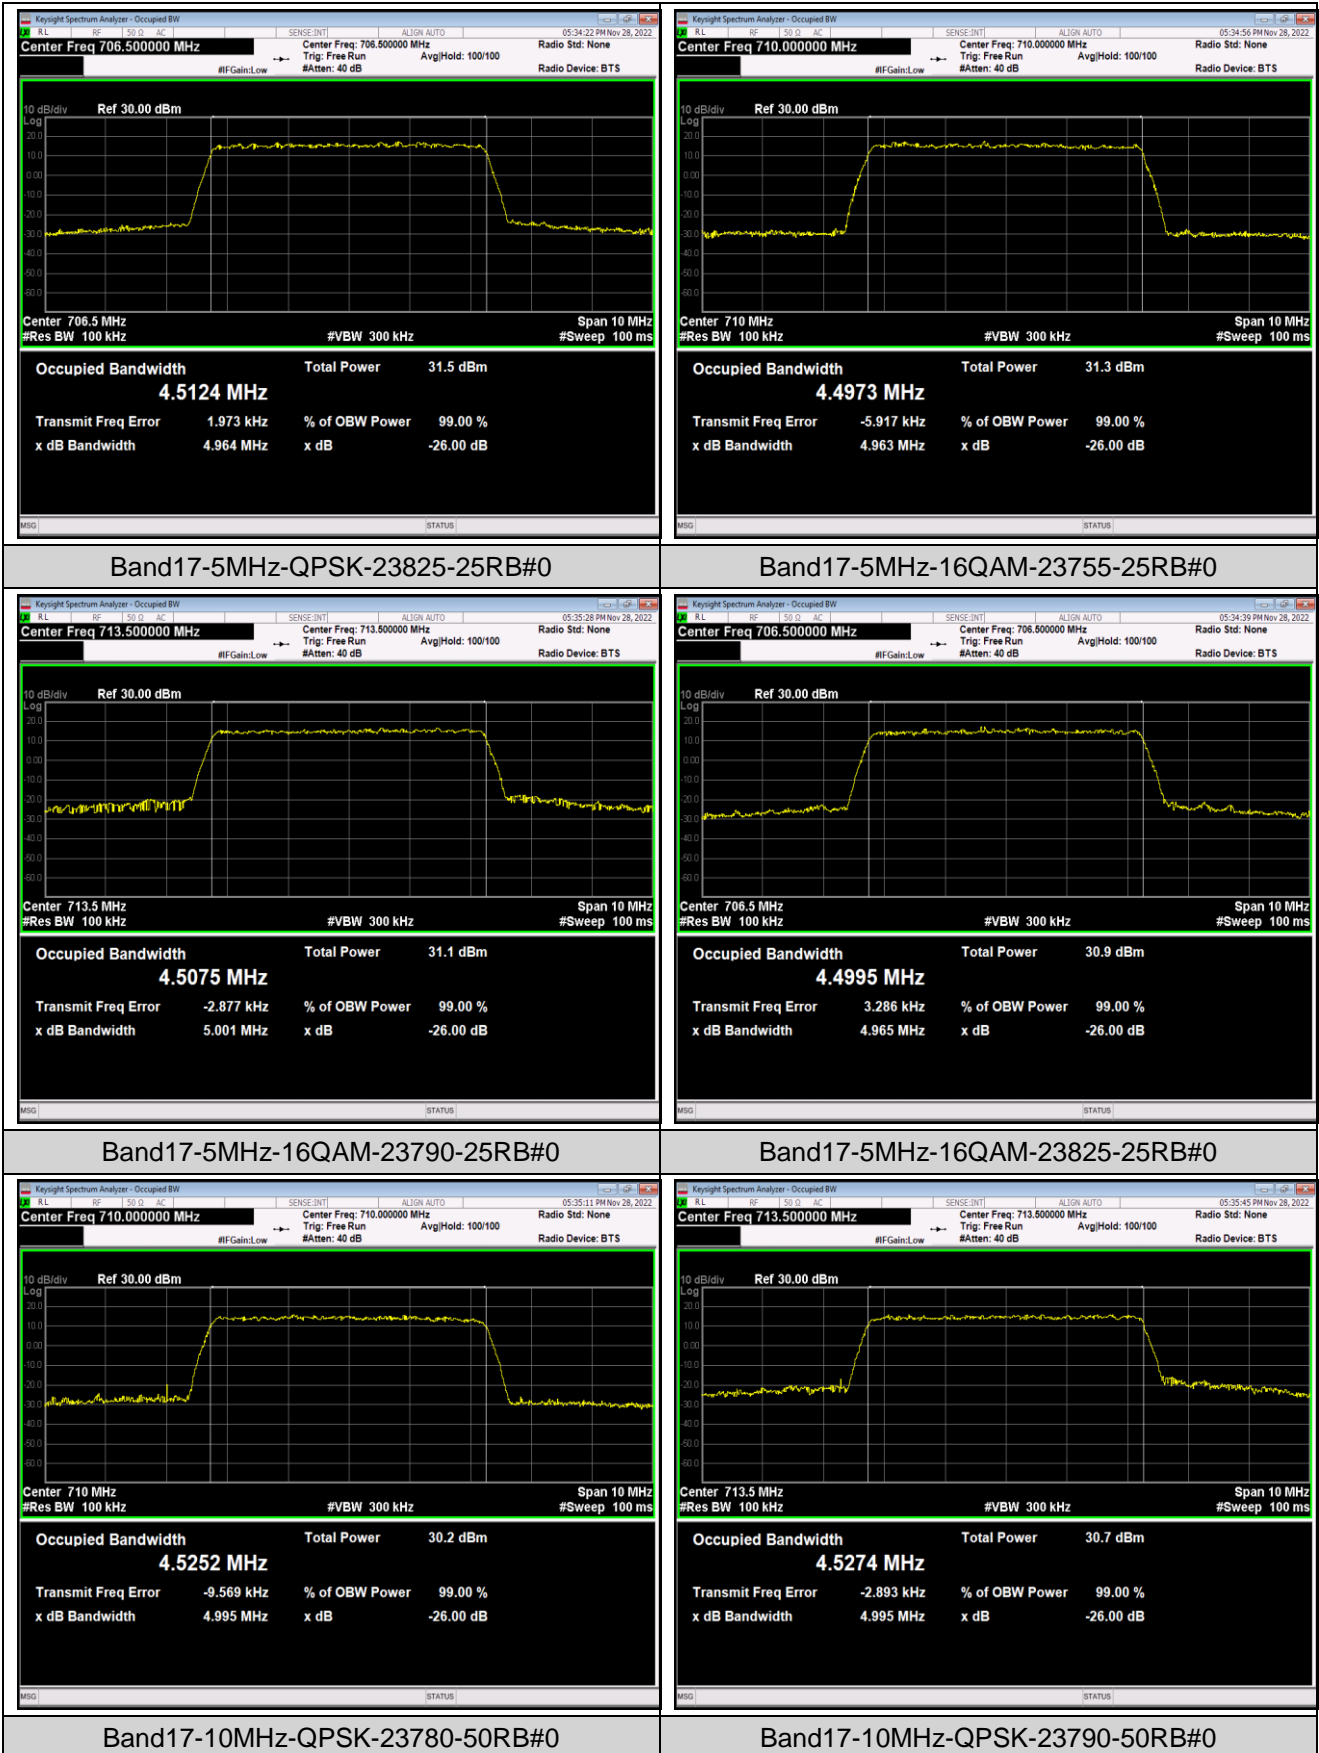

Band17-5MHz-QPSK-23755-25RB#0

Band17-5MHz-QPSK-23790-25RB#0