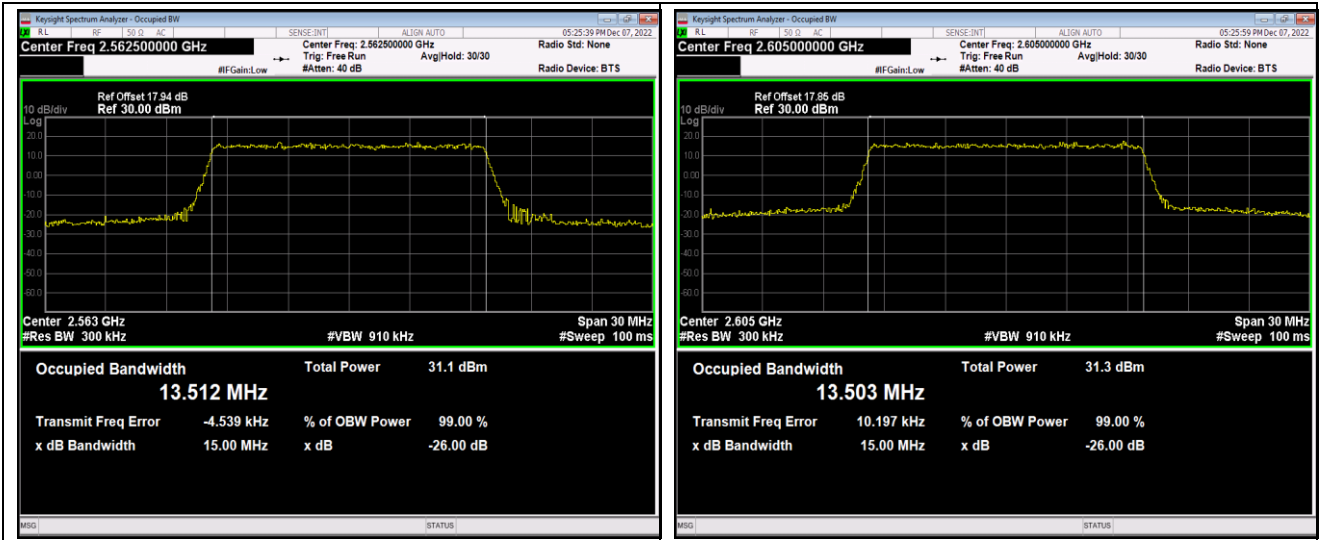

Band41-10MHz-QPSK-41190-50RB#0

Band41-10MHz-16QAM-40290-50RB#0

Band41-10MHz-16QAM-40740-50RB#0

Band41-10MHz-16QAM-41190-50RB#0

Band41-15MHz-QPSK-40315-75RB#0

Band41-15MHz-QPSK-40740-75RB#0

Band41-15MHz-QPSK-41165-75RB#0