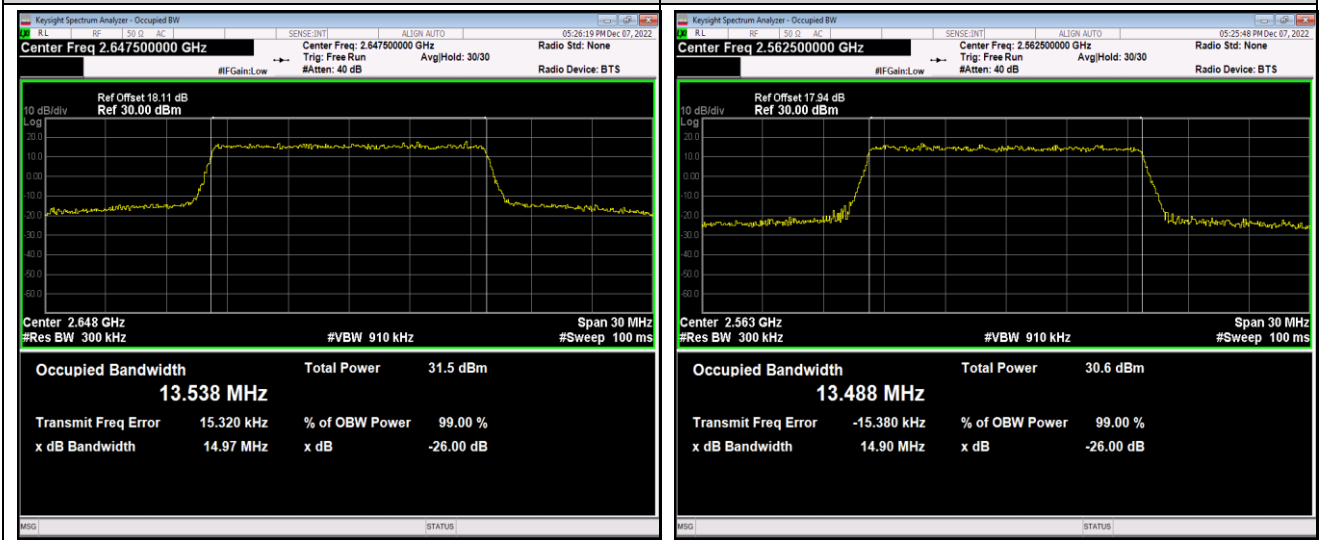

Band41-15MHz-QPSK-41165-75RB#0

Band41-15MHz-16QAM-40315-75RB#0

Band41-15MHz-16QAM-40740-75RB#0

Band41-15MHz-QPSK-41165-75RB#0