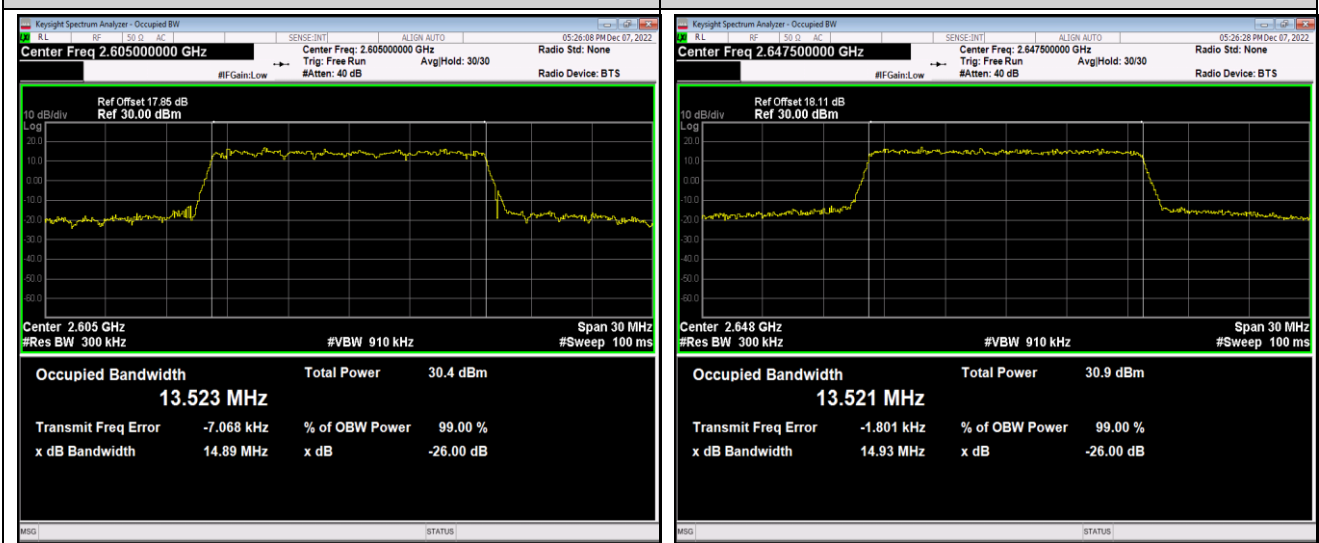

Band41-15MHz-16QAM-40740-75RB#0

Band41-15MHz-QPSK-41165-75RB#0

Band41-20MHz-QPSK-40340-100RB#0

Band41-20MHz-QPSK-40740-100RB#0