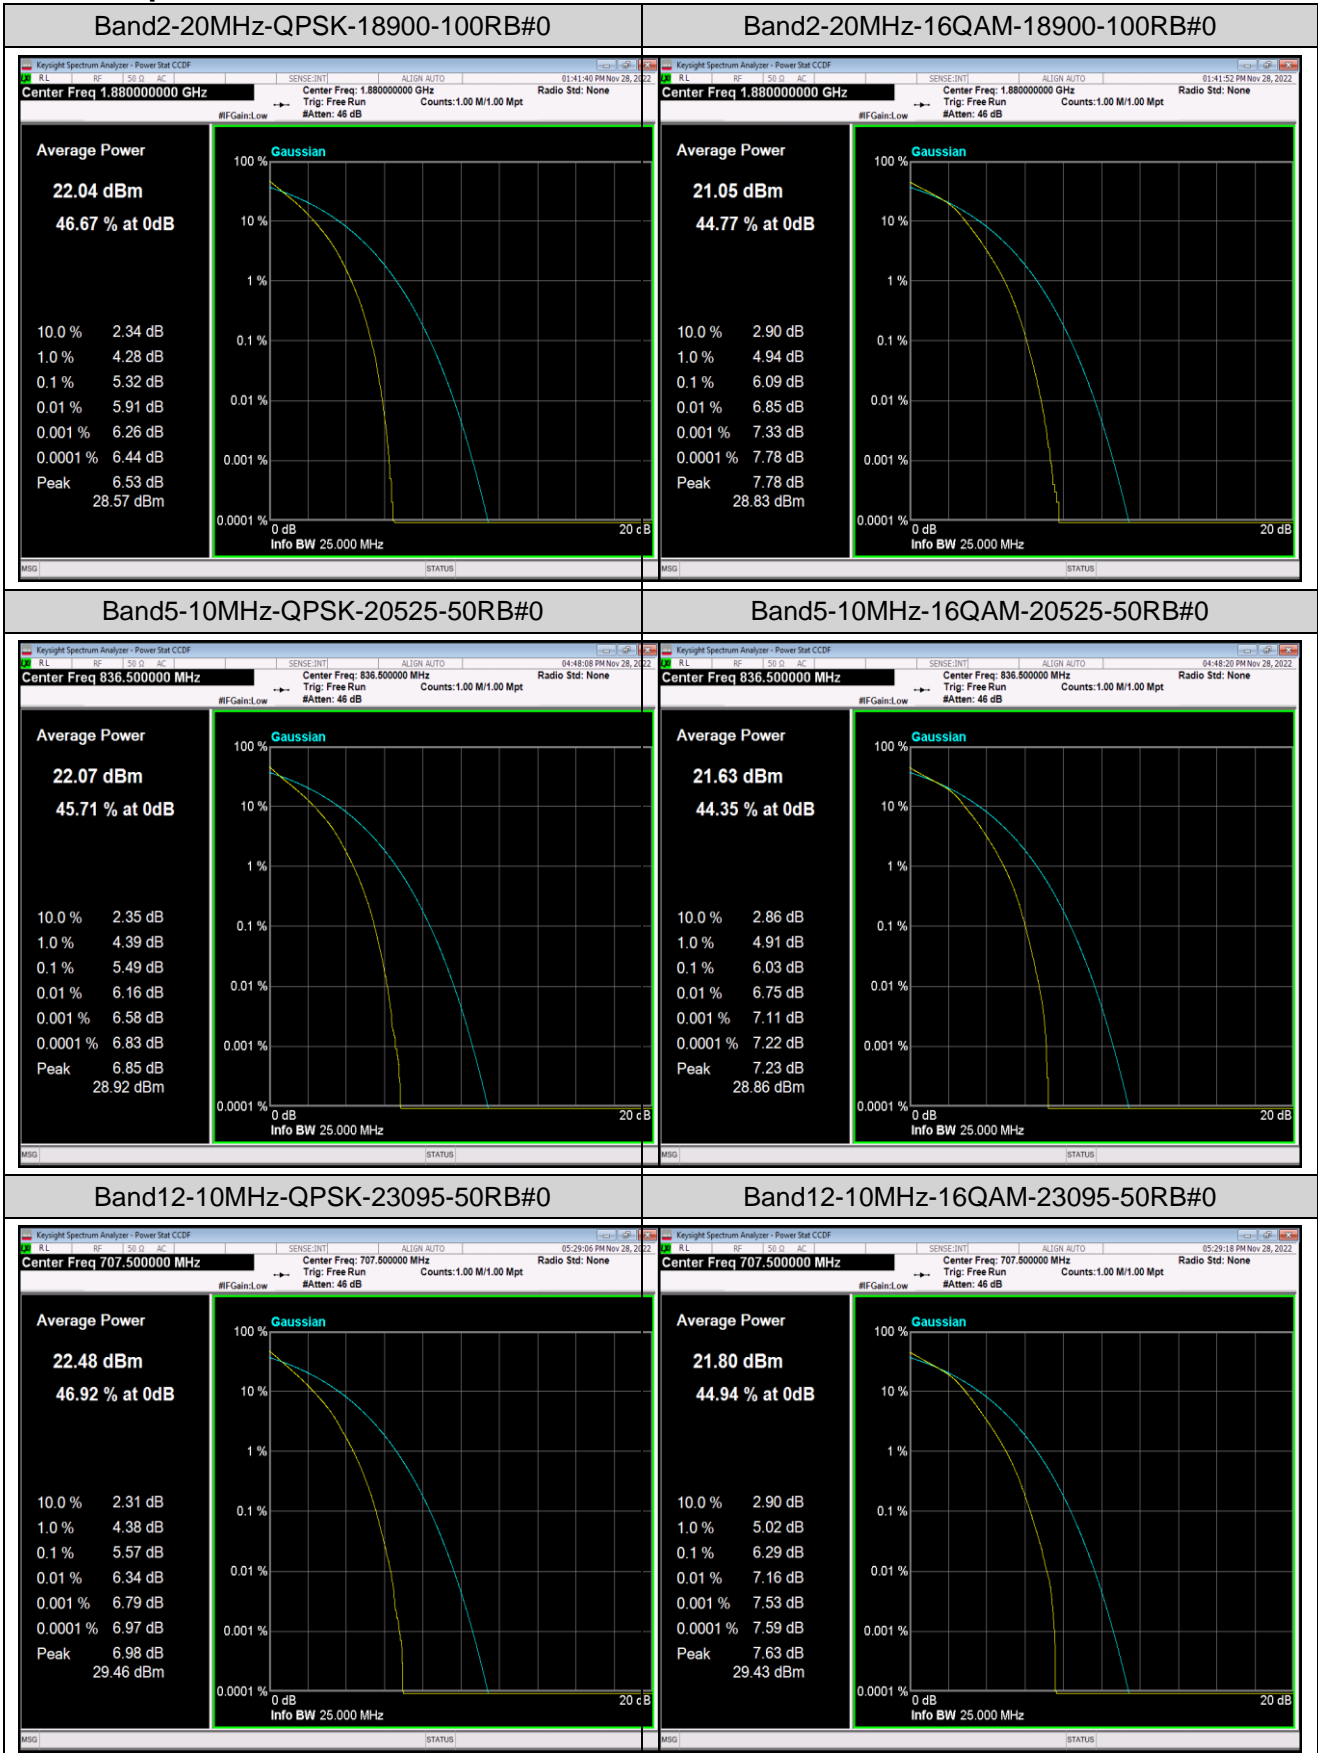

Test Graphs