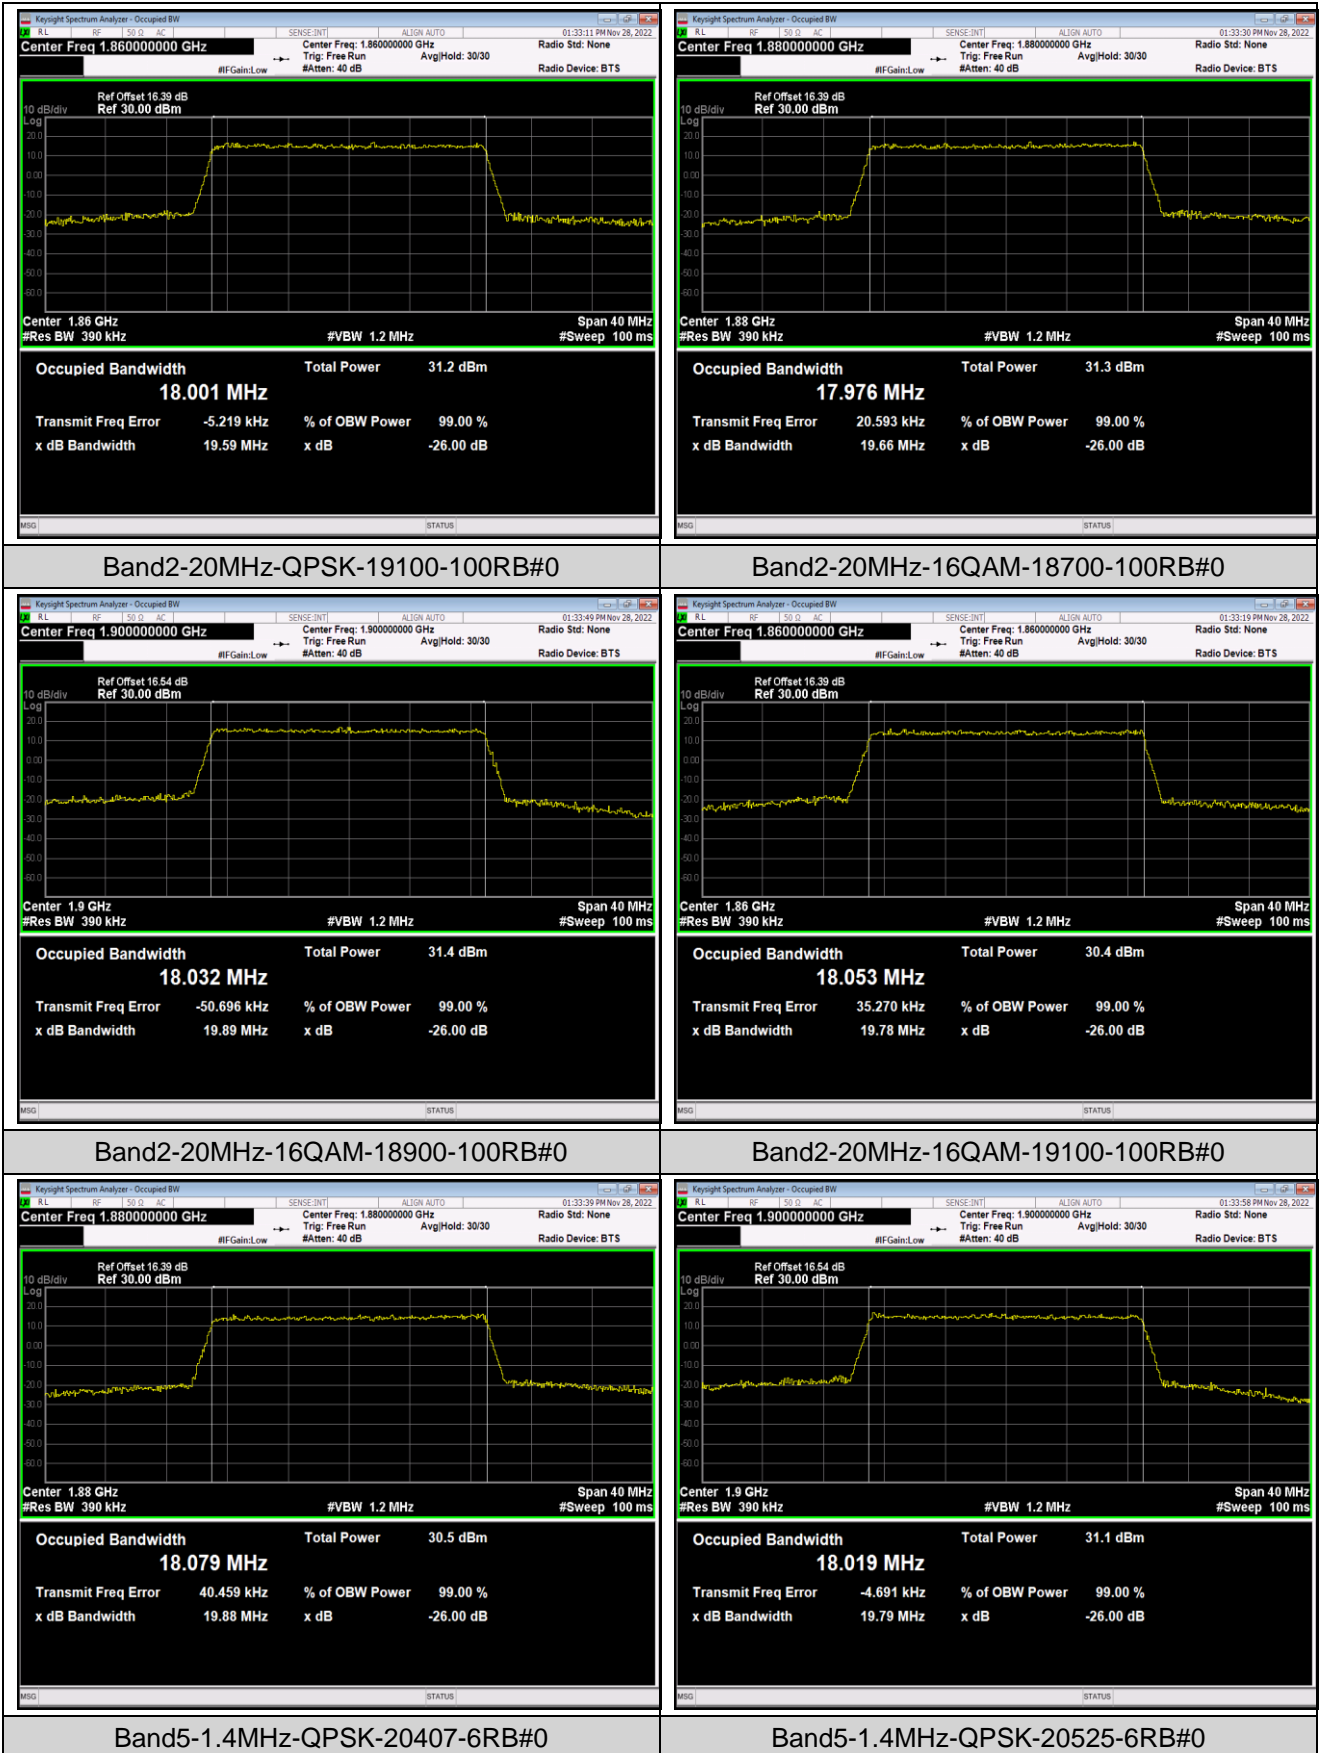

Band2-20MHz-QPSK-18700-100RB#0

Band2-20MHz-QPSK-18900-100RB#0