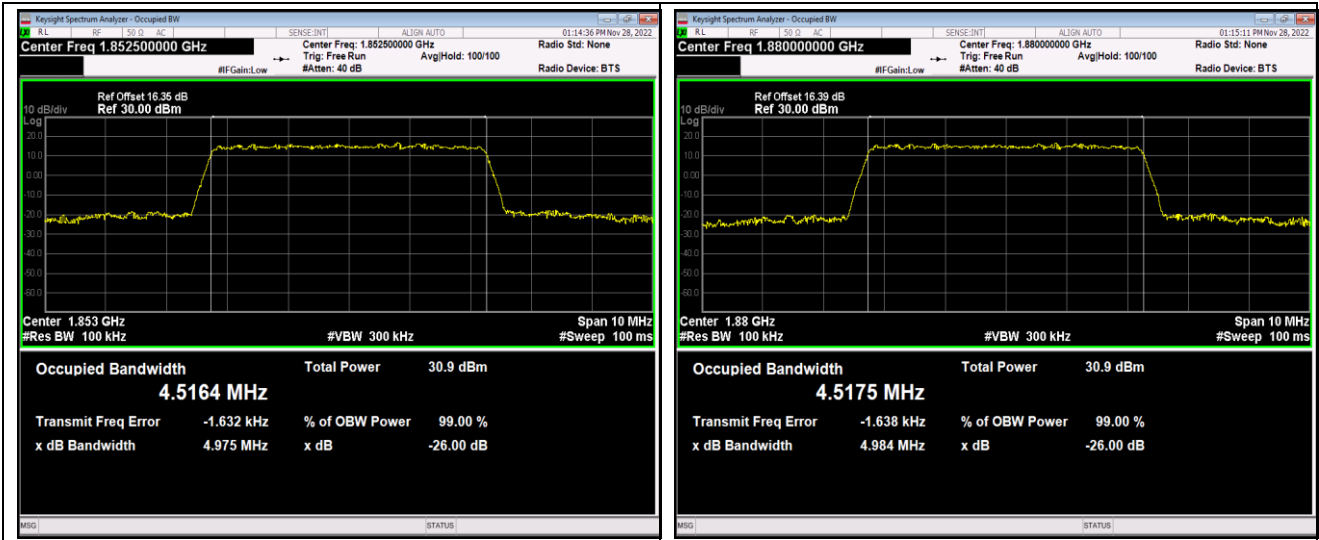

Band2-5MHz-QPSK-19175-25RB#0

Band2-5MHz-16QAM-18625-25RB#0