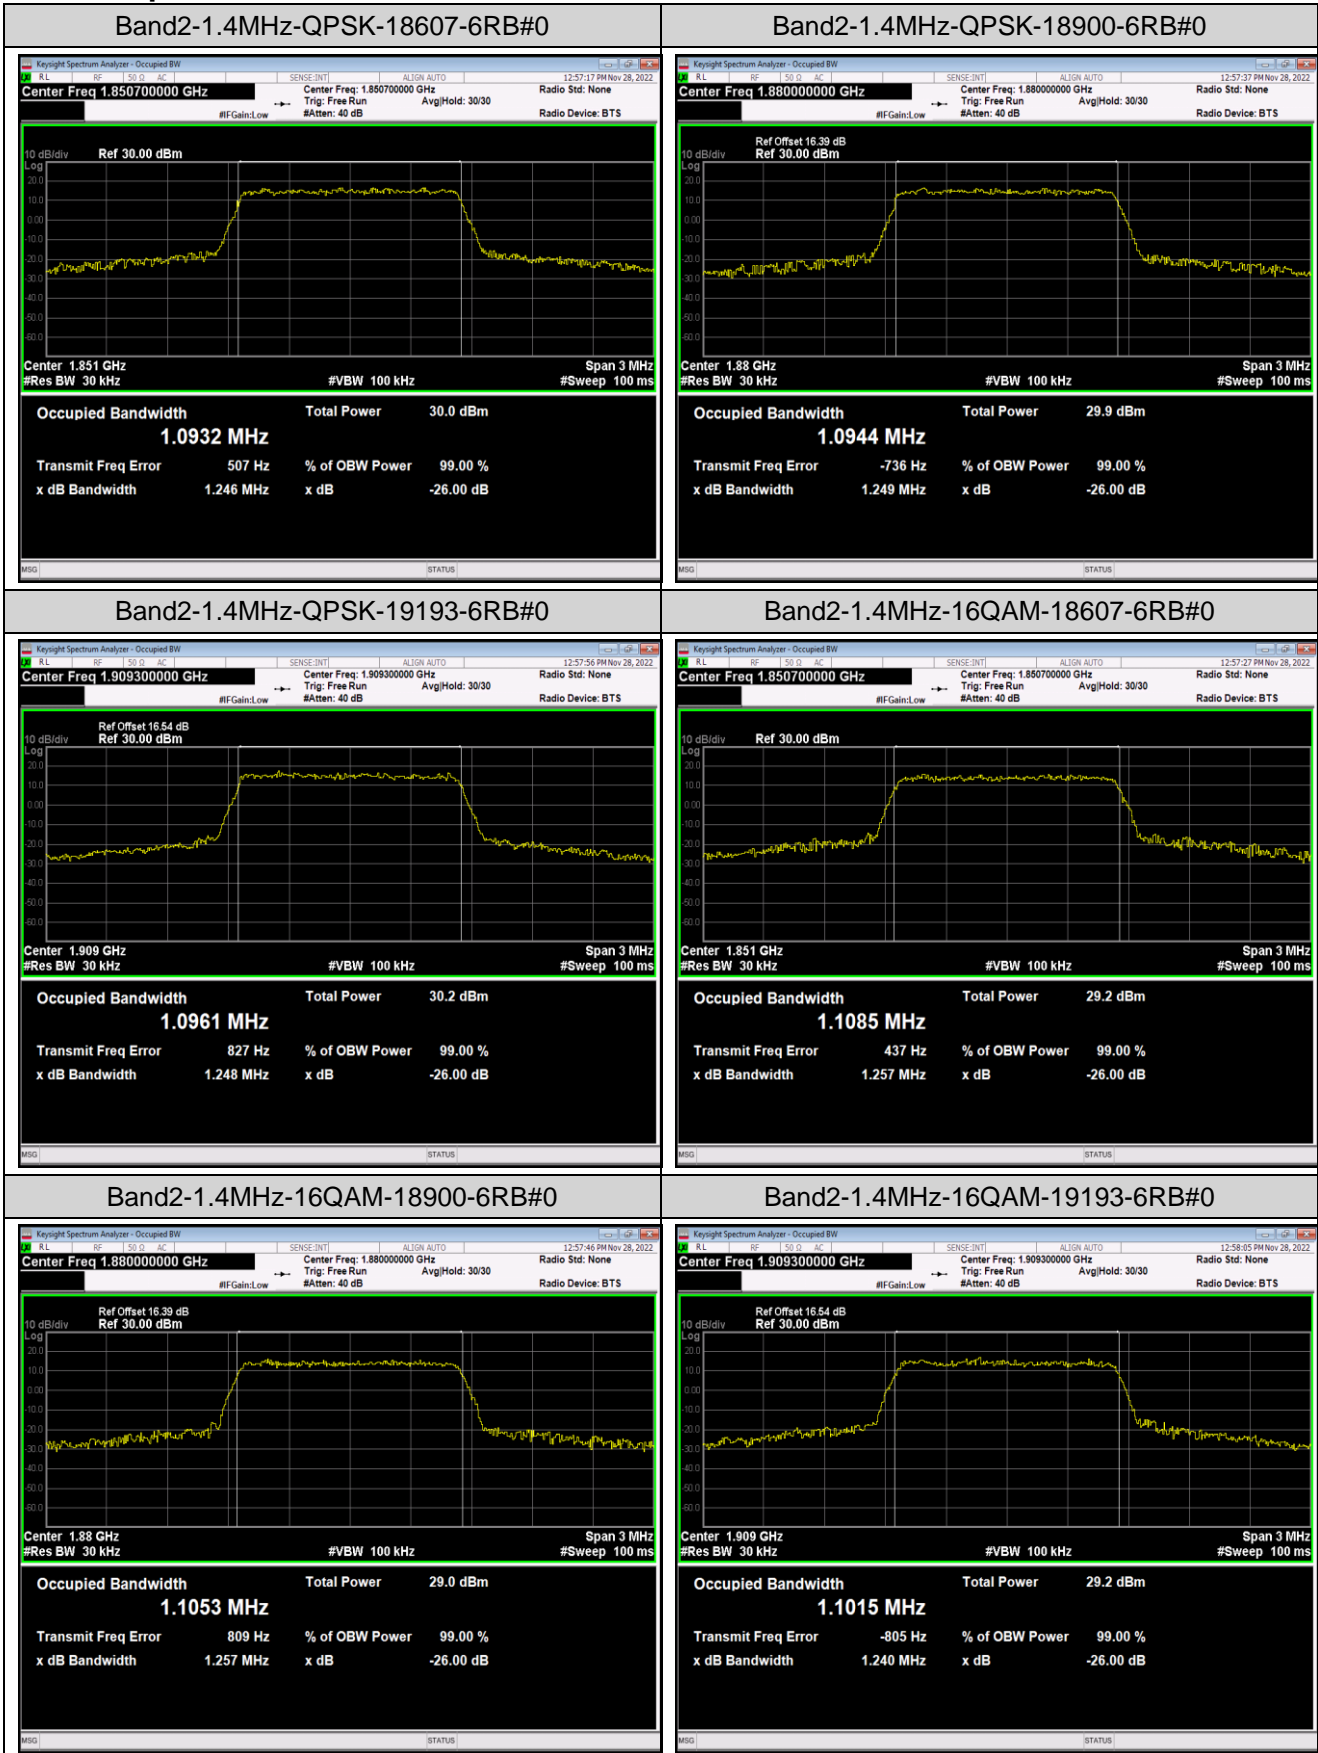

Test Graphs