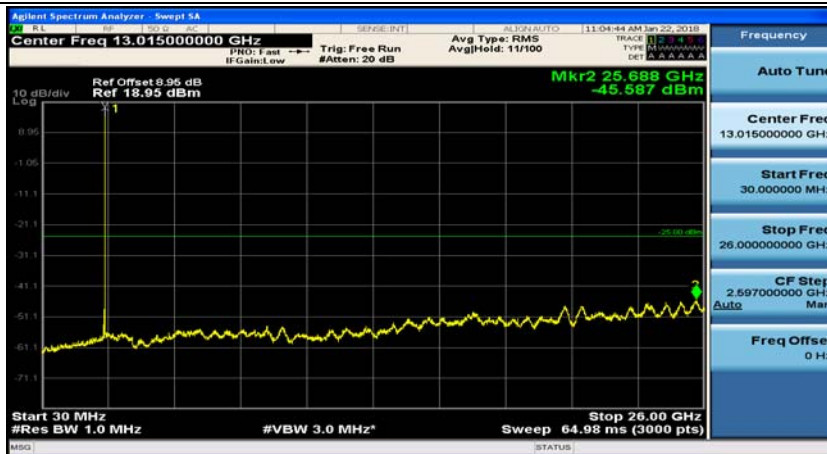

(Channel Bandwidth: 5 MHz)_LCH_16QAM_1RB#0