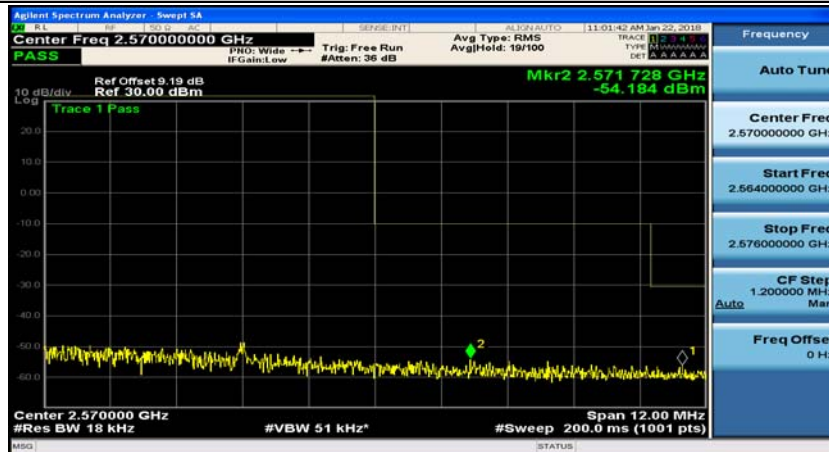

(Channel Bandwidth:20 MHz)_LCH_16QAM_50RB#25

(Channel Bandwidth:20 MHz)_LCH_16QAM_50RB#50

(Channel Bandwidth:20 MHz)_LCH_16QAM_100RB#0

(Channel Bandwidth:20 MHz)_HCH_16QAM_1RB#0

(Channel Bandwidth:20 MHz)_HCH_16QAM_1RB#49