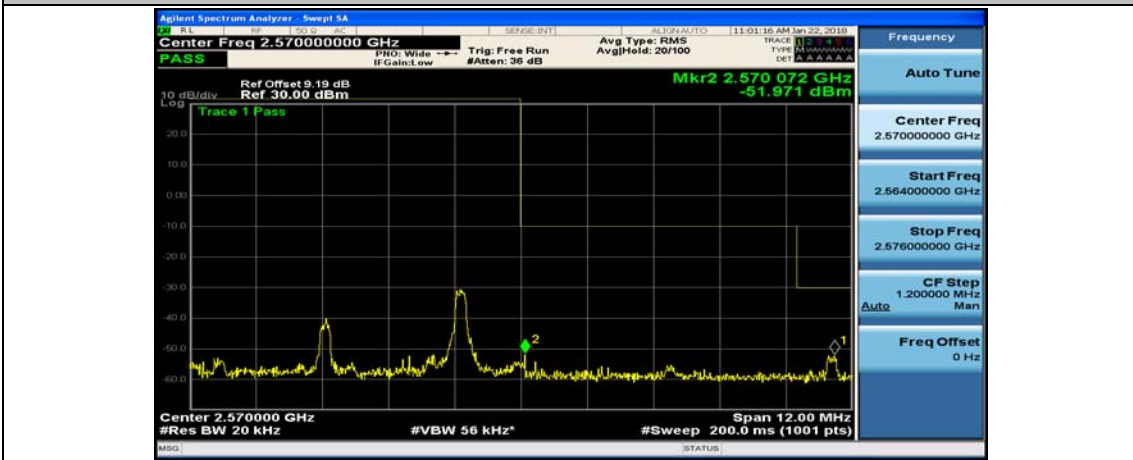

(Channel Bandwidth:15 MHz)_HCH_16QAM_75RB#0

Channel Bandwidth: 20 MHz

(Channel Bandwidth:20 MHz)_LCH_QPSK_50RB#25

(Channel Bandwidth:20 MHz)_LCH_QPSK_50RB#50

(Channel Bandwidth:20 MHz)_LCH_QPSK_100RB#0

(Channel Bandwidth:20 MHz)_HCH_QPSK_1RB#0