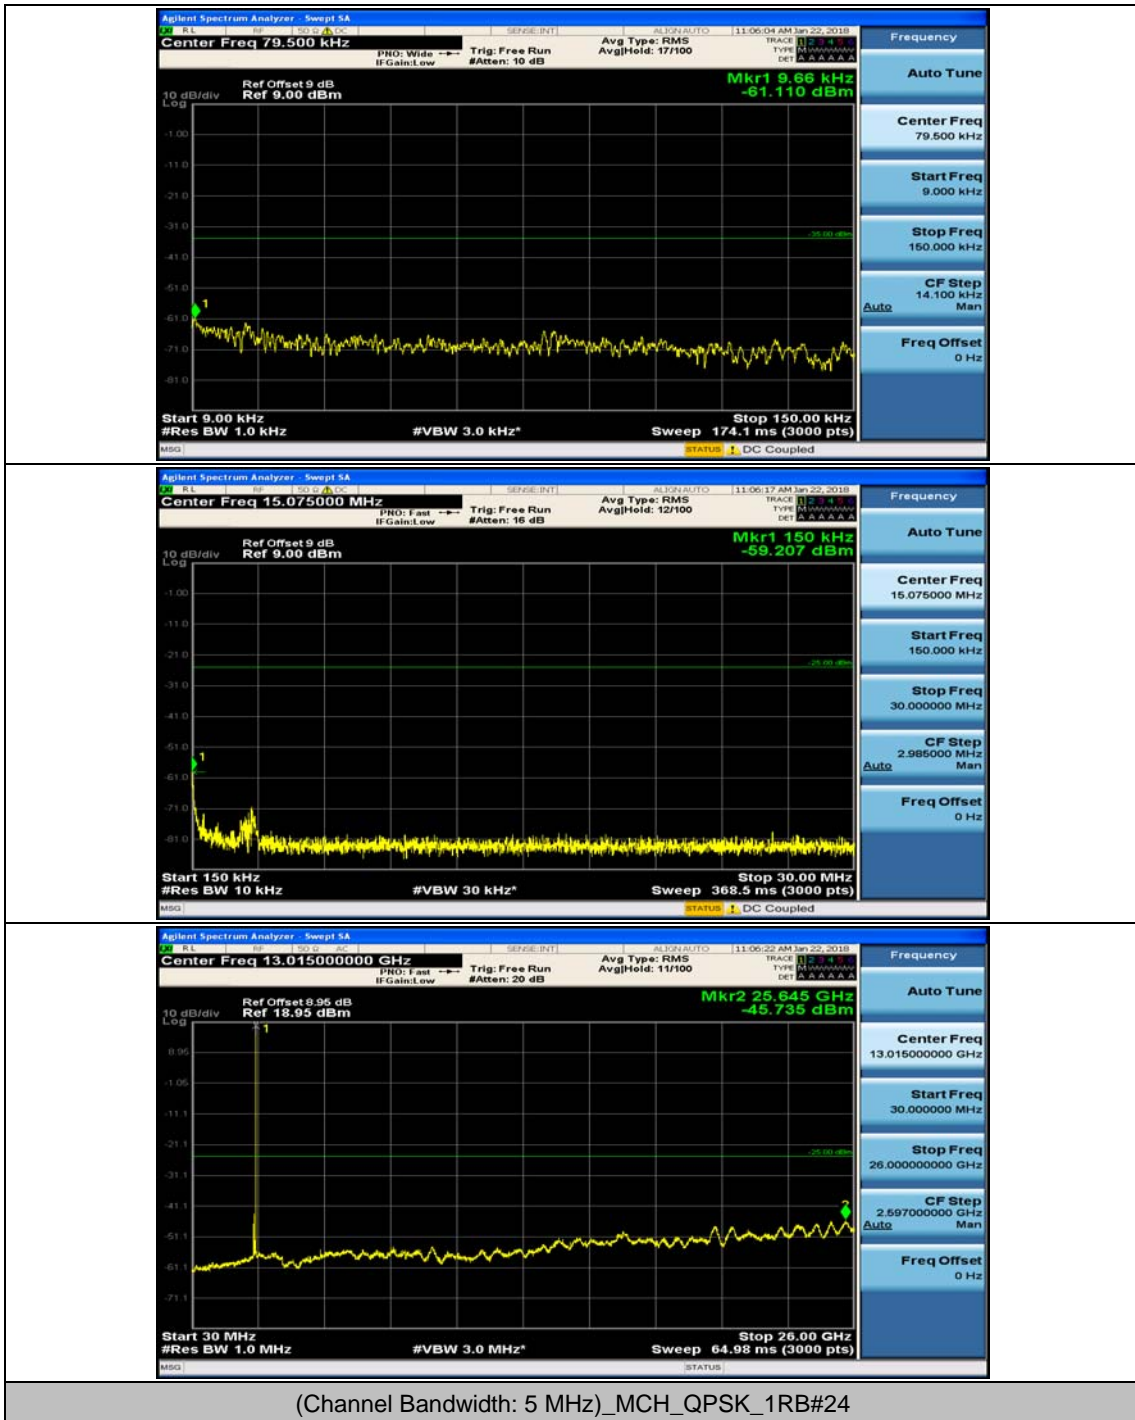

Appendix E: Conducted Spurious Emission

Test Graphs

Channel Bandwidth: 5 MHz

(Channel Bandwidth: 5 MHz)_MCH_QPSK_1RB#0

(Channel Bandwidth: 5 MHz)_MCH_QPSK_1RB#12

(Channel Bandwidth: 5 MHz)_HCH_QPSK_1RB#0

(Channel Bandwidth: 5 MHz)_HCH_QPSK_1RB#12