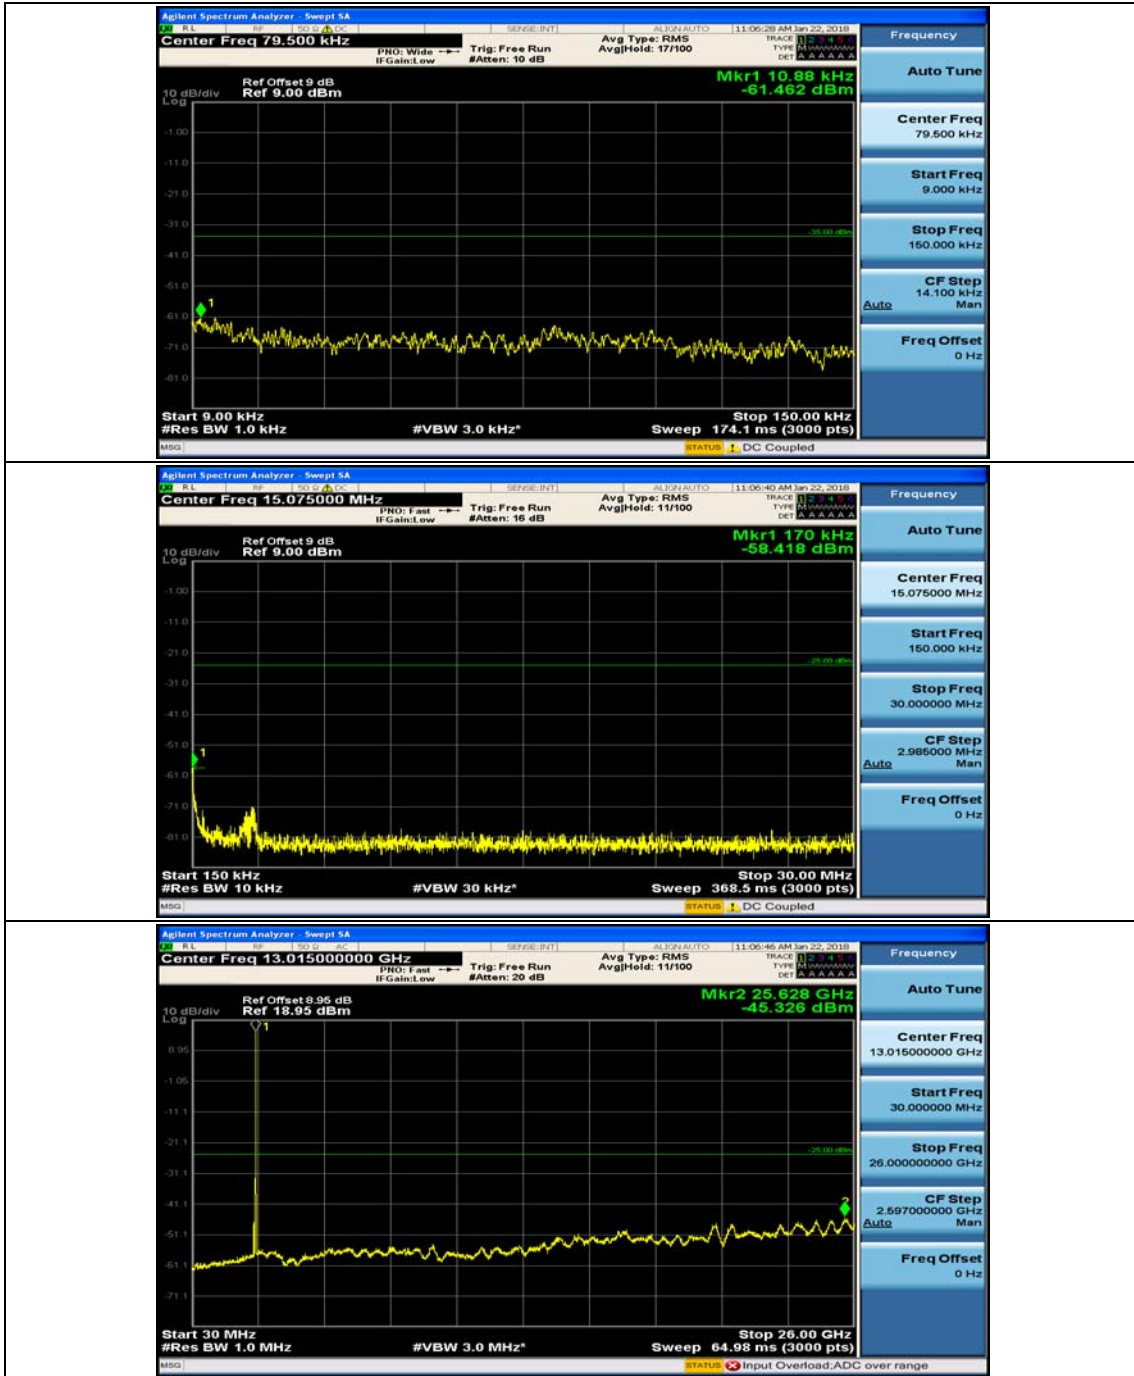

Appendix E: Conducted Spurious Emission

Test Graphs

Channel Bandwidth: 5 MHz

(Channel Bandwidth: 5 MHz)_MCH_QPSK_1RB#0

(Channel Bandwidth: 5 MHz)_MCH_QPSK_1RB#12

(Channel Bandwidth: 5 MHz)_HCH_QPSK_1RB#0

(Channel Bandwidth: 5 MHz)_HCH_QPSK_1RB#12