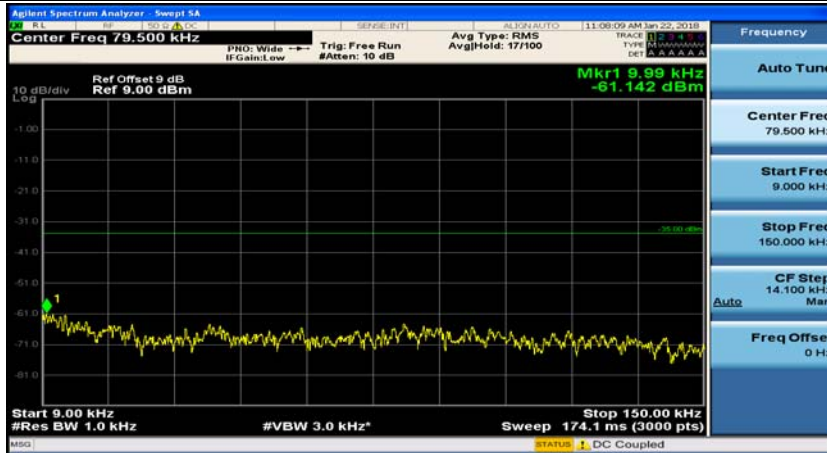

Appendix E: Conducted Spurious Emission

Test Graphs

Channel Bandwidth: 5 MHz

(Channel Bandwidth: 5 MHz)_MCH_QPSK_1RB#0

(Channel Bandwidth: 5 MHz)_MCH_QPSK_1RB#12

(Channel Bandwidth: 5 MHz)_HCH_QPSK_1RB#0

(Channel Bandwidth: 5 MHz)_HCH_QPSK_1RB#12