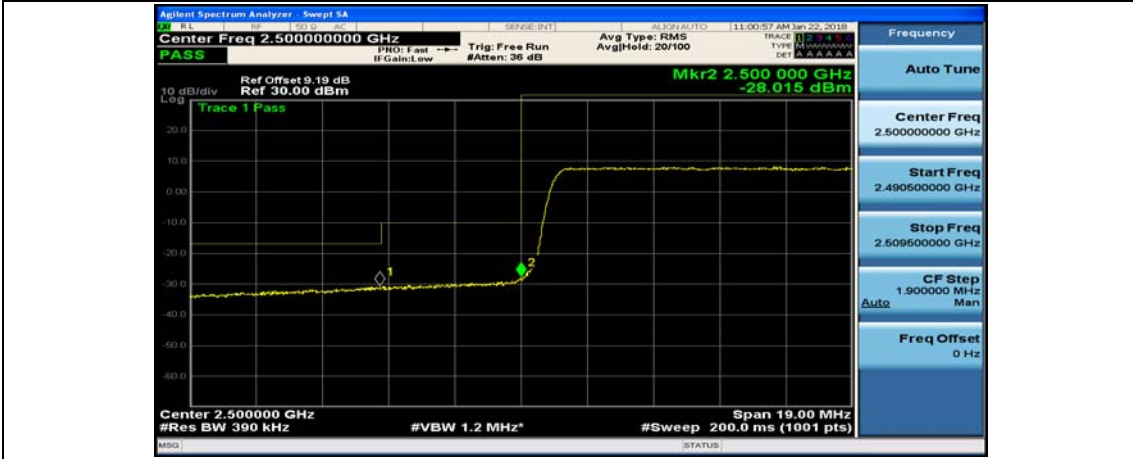

(Channel Bandwidth:15 MHz)_HCH_16QAM_75RB#0

Channel Bandwidth: 20 MHz

(Channel Bandwidth:20 MHz)_LCH_QPSK_50RB#25

(Channel Bandwidth:20 MHz)_LCH_QPSK_50RB#50

(Channel Bandwidth:20 MHz)_LCH_QPSK_100RB#0

(Channel Bandwidth:20 MHz)_HCH_QPSK_1RB#0