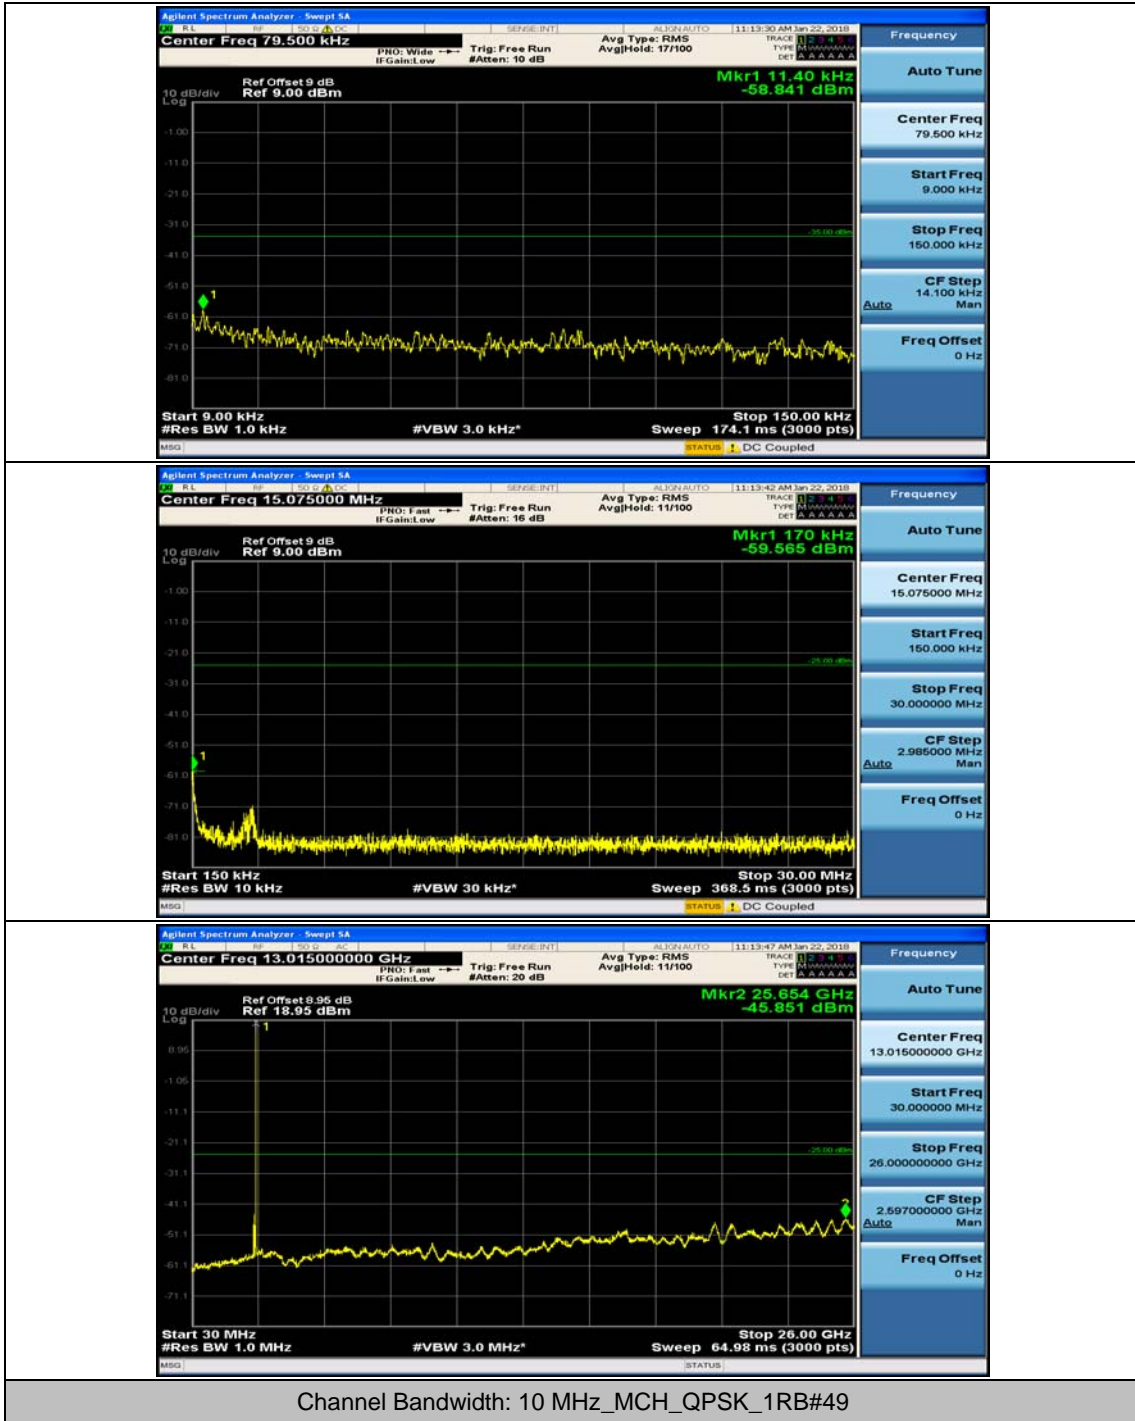

(Channel Bandwidth: 5 MHz)_HCH_16QAM_1RB#12

Channel Bandwidth: 10 MHz

Channel Bandwidth: 10 MHz_MCH_QPSK_1RB#0

Channel Bandwidth: 10 MHz_MCH_QPSK_1RB#24

Channel Bandwidth: 10 MHz_HCH_QPSK_1RB#0

Channel Bandwidth: 10 MHz_HCH_QPSK_1RB#24

Channel Bandwidth: 10 MHz_LCH_16QAM_1RB#0

Channel Bandwidth: 10 MHz_LCH_16QAM_1RB#24

Channel Bandwidth: 10 MHz_MCH_16QAM_1RB#0

Channel Bandwidth: 10 MHz_MCH_16QAM_1RB#24