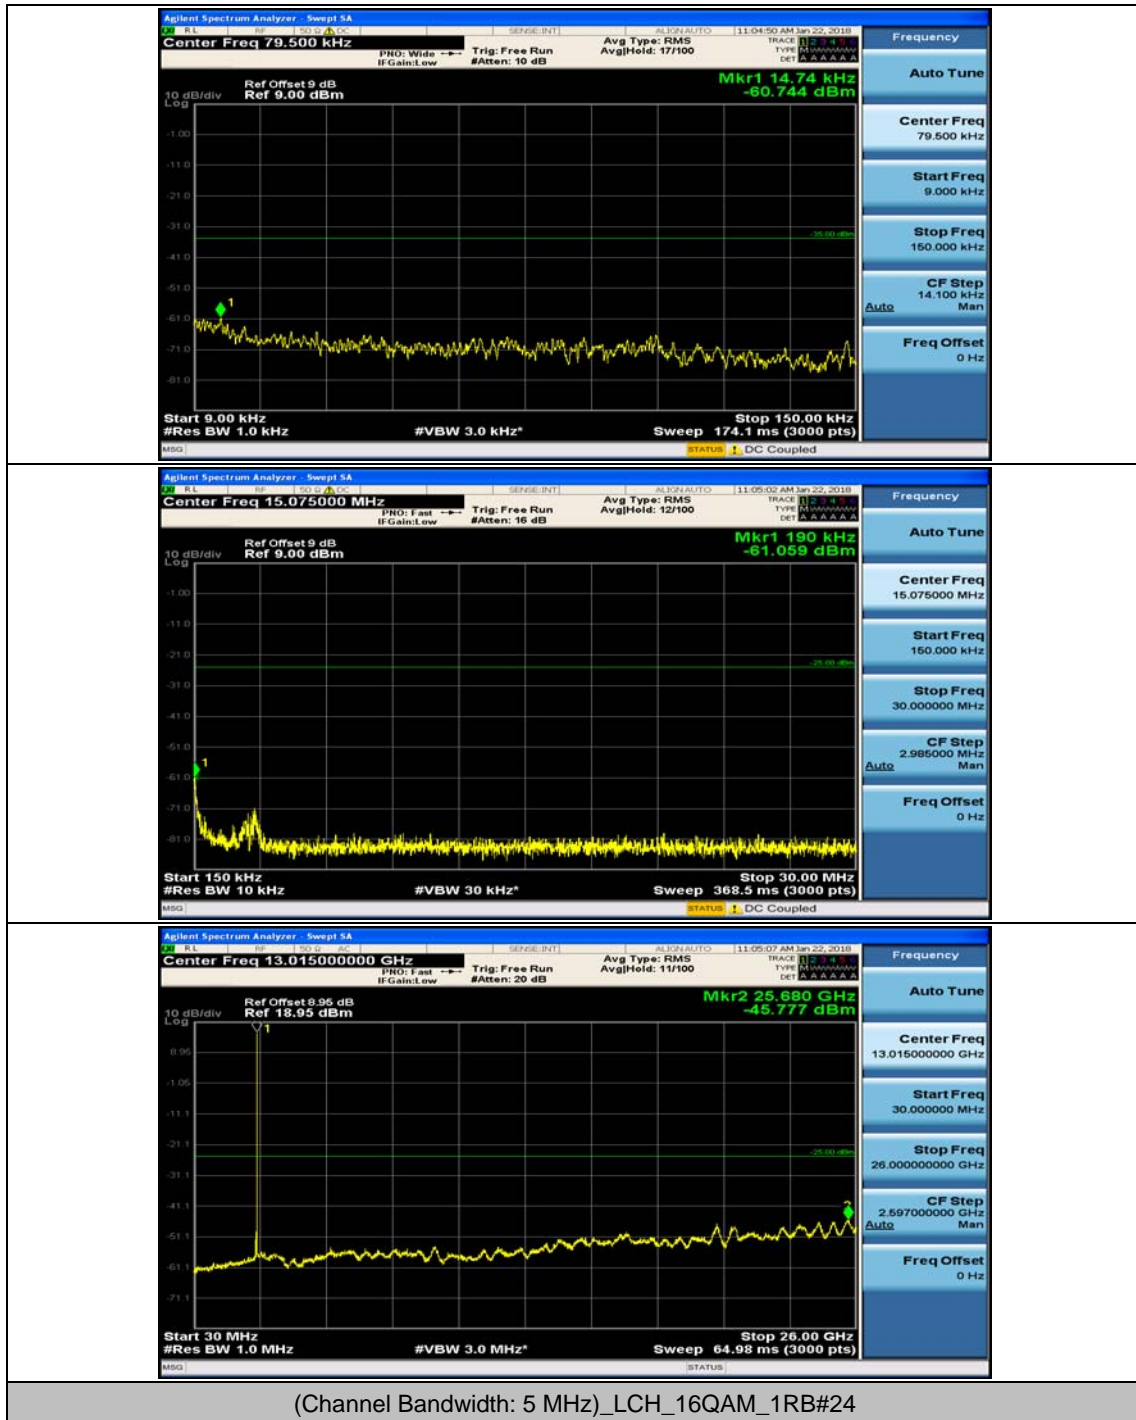

(Channel Bandwidth: 5 MHz)_LCH_16QAM_1RB#12