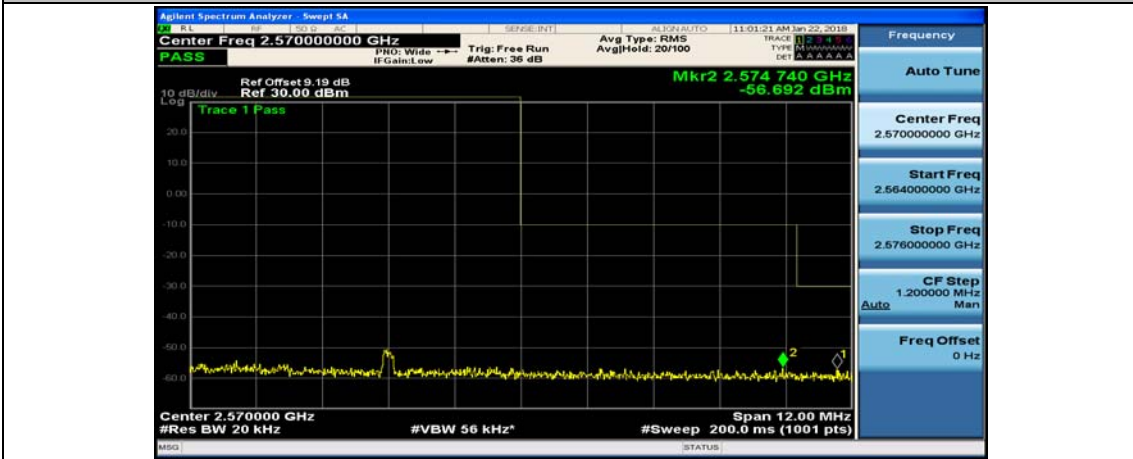

(Channel Bandwidth:20 MHz)_HCH_QPSK_1RB#49