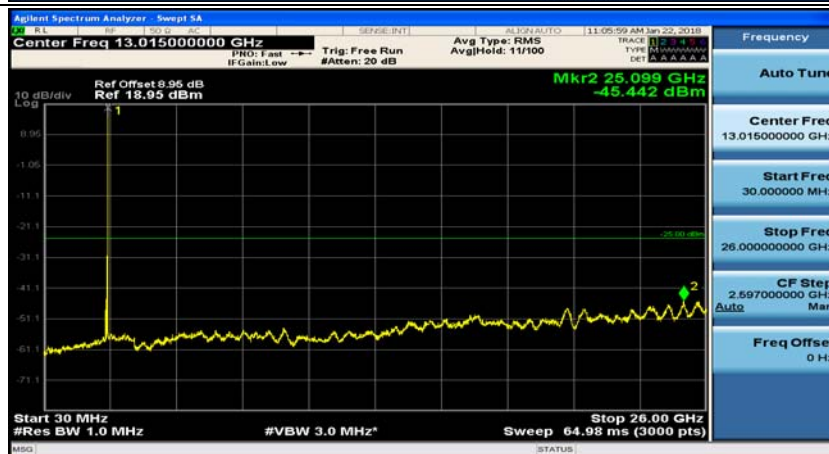

Appendix E: Conducted Spurious Emission

Test Graphs

Channel Bandwidth: 5 MHz

(Channel Bandwidth: 5 MHz)_MCH_QPSK_1RB#0

(Channel Bandwidth: 5 MHz)_MCH_QPSK_1RB#12

(Channel Bandwidth: 5 MHz)_HCH_QPSK_1RB#0

(Channel Bandwidth: 5 MHz)_HCH_QPSK_1RB#12