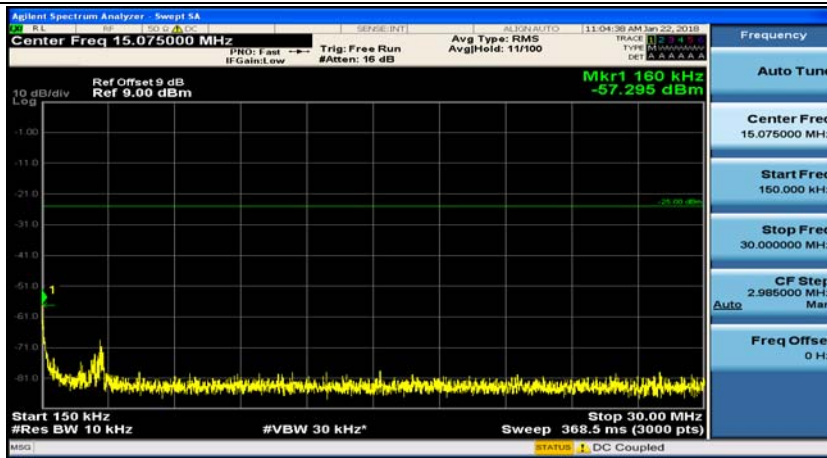

(Channel Bandwidth: 5 MHz)_LCH_16QAM_1RB#0