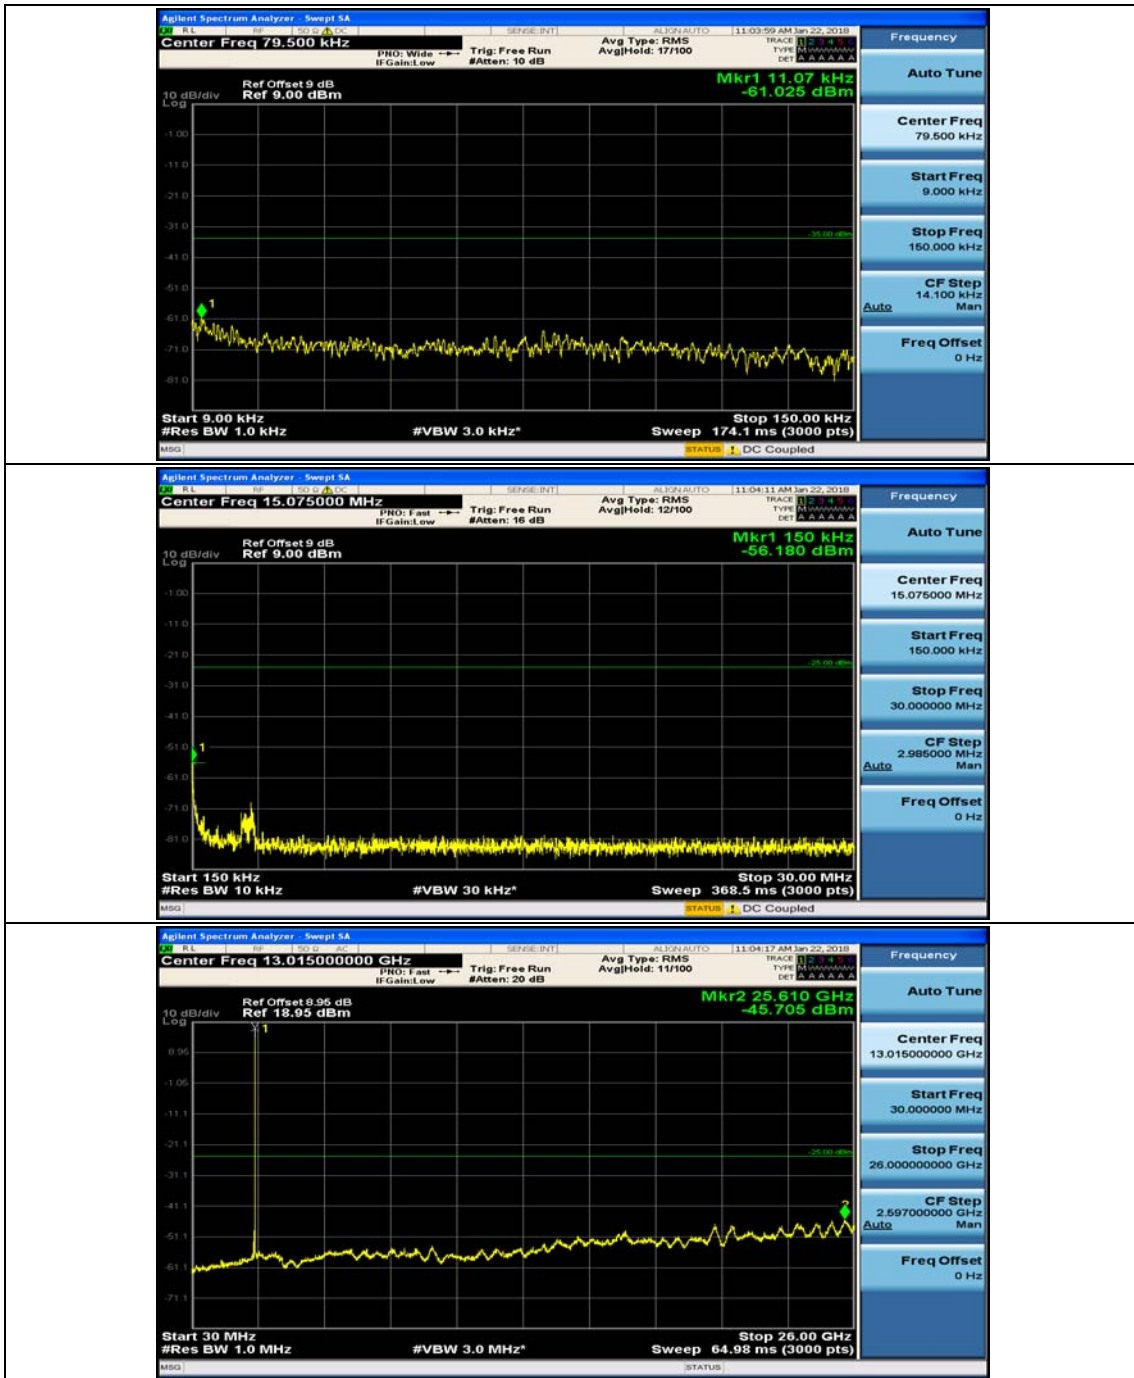

(Channel Bandwidth:20 MHz)_HCH_16QAM_1RB#99

(Channel Bandwidth:20 MHz)_HCH_16QAM_50RB#0

(Channel Bandwidth:20 MHz)_HCH_16QAM_50RB#25

(Channel Bandwidth:20 MHz)_HCH_16QAM_50RB#50

(Channel Bandwidth:20 MHz)_HCH_16QAM_100RB#0

Appendix E: Conducted Spurious Emission

Test Graphs

Channel Bandwidth: 5 MHz

(Channel Bandwidth: 5 MHz)_MCH_QPSK_1RB#0

(Channel Bandwidth: 5 MHz)_MCH_QPSK_1RB#12

(Channel Bandwidth: 5 MHz)_HCH_QPSK_1RB#0

(Channel Bandwidth: 5 MHz)_HCH_QPSK_1RB#12