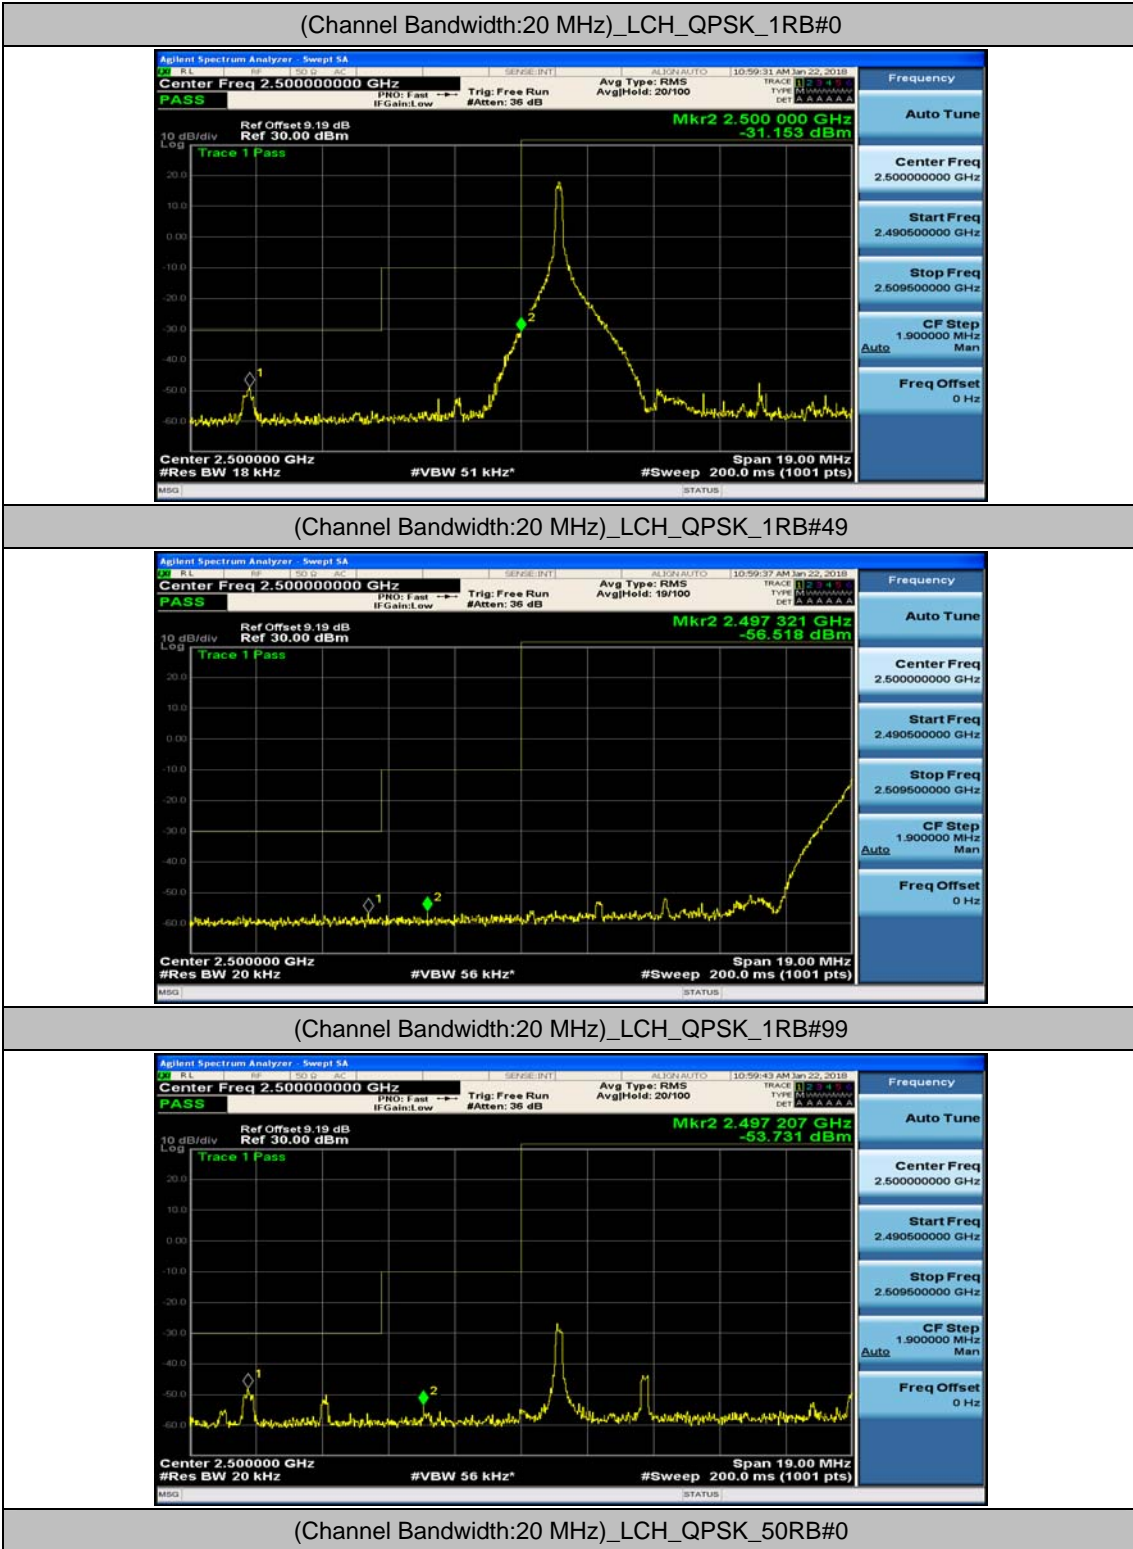

(Channel Bandwidth:15 MHz)_LCH_16QAM_37RB#0

(Channel Bandwidth:15 MHz)_LCH_16QAM_37RB#18

(Channel Bandwidth:15 MHz)_LCH_16QAM_37RB#38

(Channel Bandwidth:15 MHz)_LCH_16QAM_75RB#0

(Channel Bandwidth:15 MHz)_HCH_16QAM_1RB#0

(Channel Bandwidth:15 MHz)_HCH_16QAM_1RB#37

(Channel Bandwidth:15 MHz)_HCH_16QAM_1RB#74

(Channel Bandwidth:15 MHz)_HCH_16QAM_37RB#0

(Channel Bandwidth:15 MHz)_HCH_16QAM_37RB#18

(Channel Bandwidth:15 MHz)_HCH_16QAM_37RB#38

(Channel Bandwidth:15 MHz)_HCH_16QAM_75RB#0

Channel Bandwidth: 20 MHz

(Channel Bandwidth:20 MHz)_LCH_QPSK_50RB#25

(Channel Bandwidth:20 MHz)_LCH_QPSK_50RB#50

(Channel Bandwidth:20 MHz)_LCH_QPSK_100RB#0

(Channel Bandwidth:20 MHz)_HCH_QPSK_1RB#0