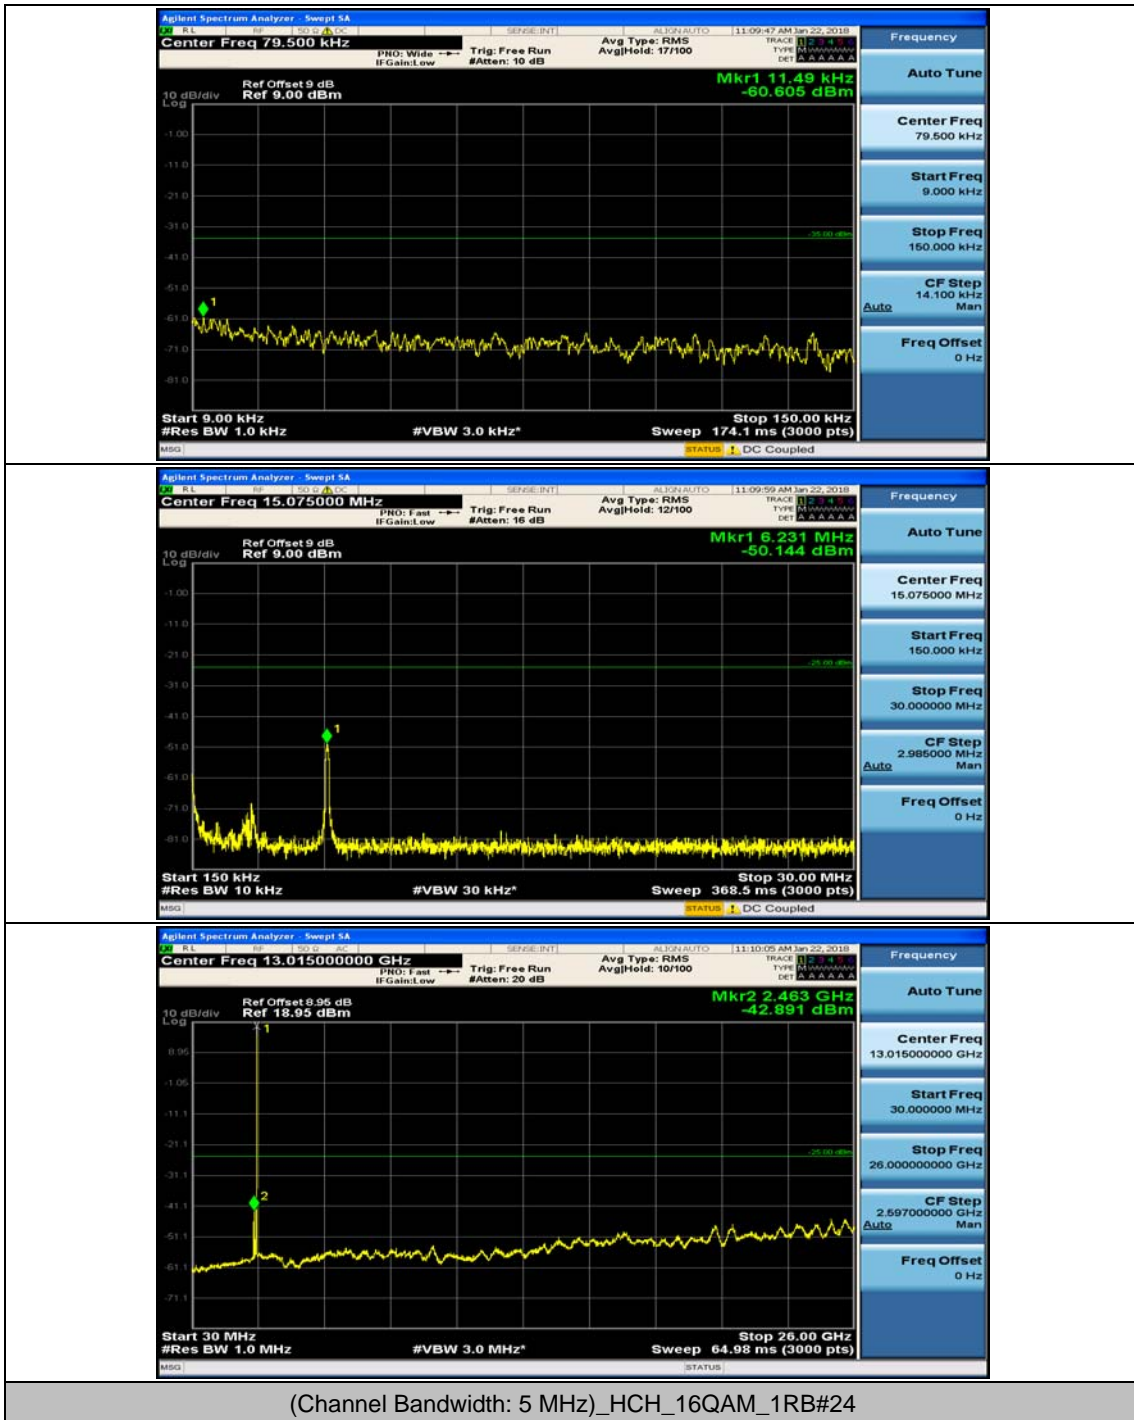

(Channel Bandwidth: 5 MHz)_HCH_16QAM_1RB#12