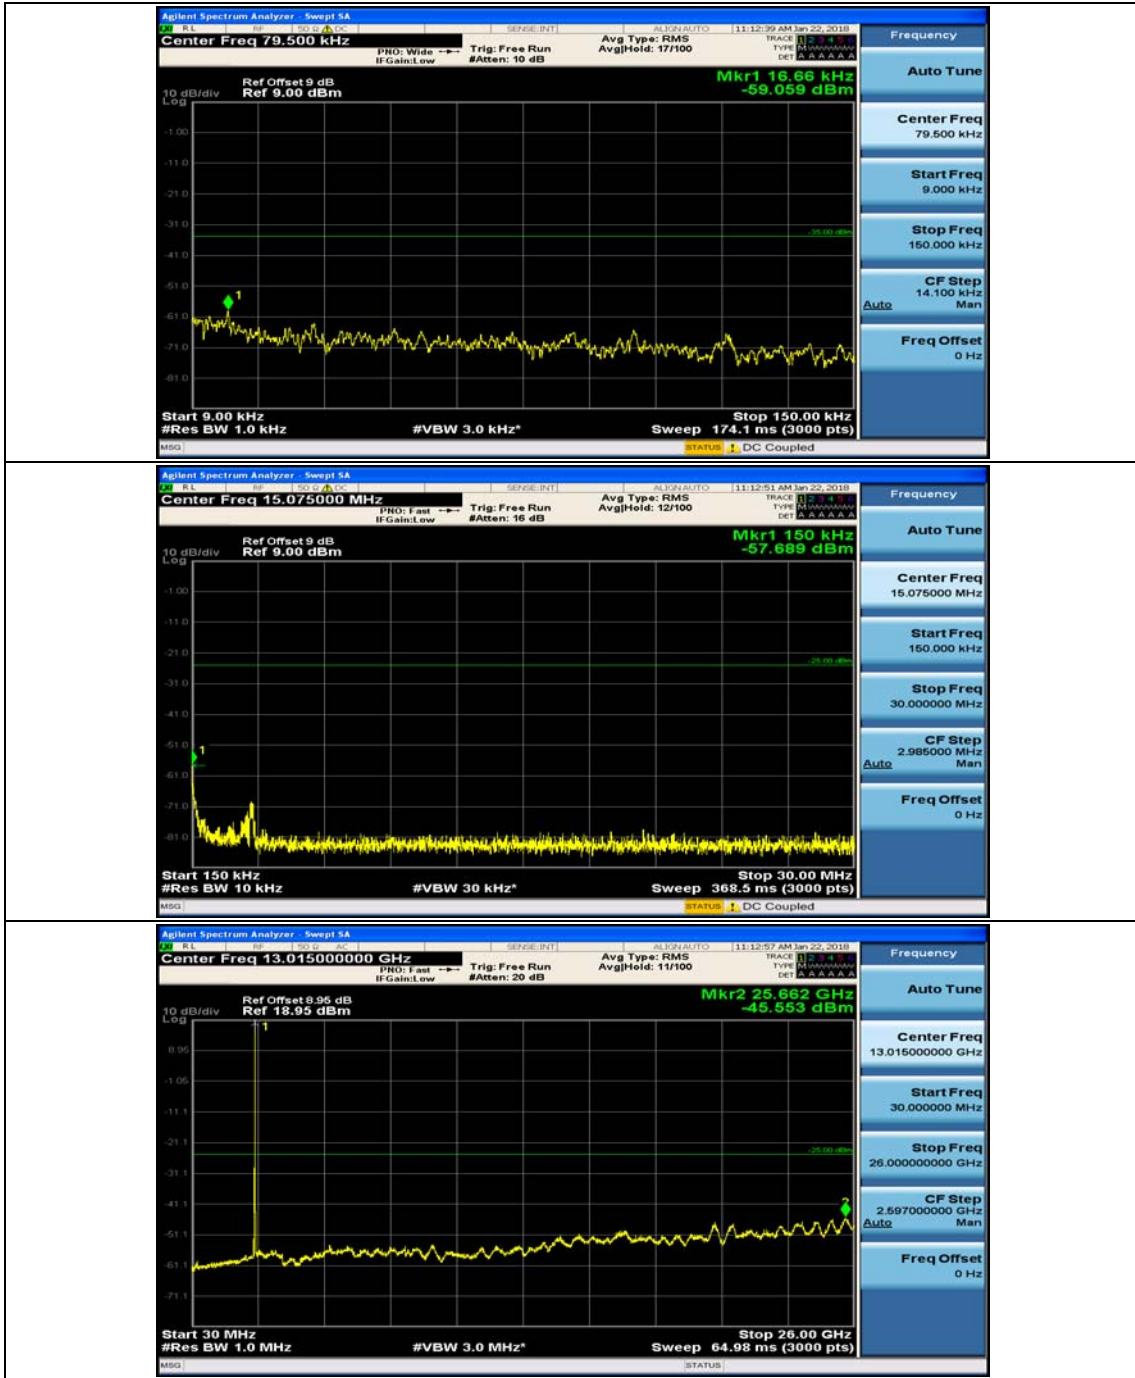

(Channel Bandwidth: 5 MHz)_HCH_16QAM_1RB#12

Channel Bandwidth: 10 MHz

Channel Bandwidth: 10 MHz_MCH_QPSK_1RB#0

Channel Bandwidth: 10 MHz_MCH_QPSK_1RB#24

Channel Bandwidth: 10 MHz_HCH_QPSK_1RB#0

Channel Bandwidth: 10 MHz_HCH_QPSK_1RB#24

Channel Bandwidth: 10 MHz_LCH_16QAM_1RB#0

Channel Bandwidth: 10 MHz_LCH_16QAM_1RB#24

Channel Bandwidth: 10 MHz_MCH_16QAM_1RB#0

Channel Bandwidth: 10 MHz_MCH_16QAM_1RB#24