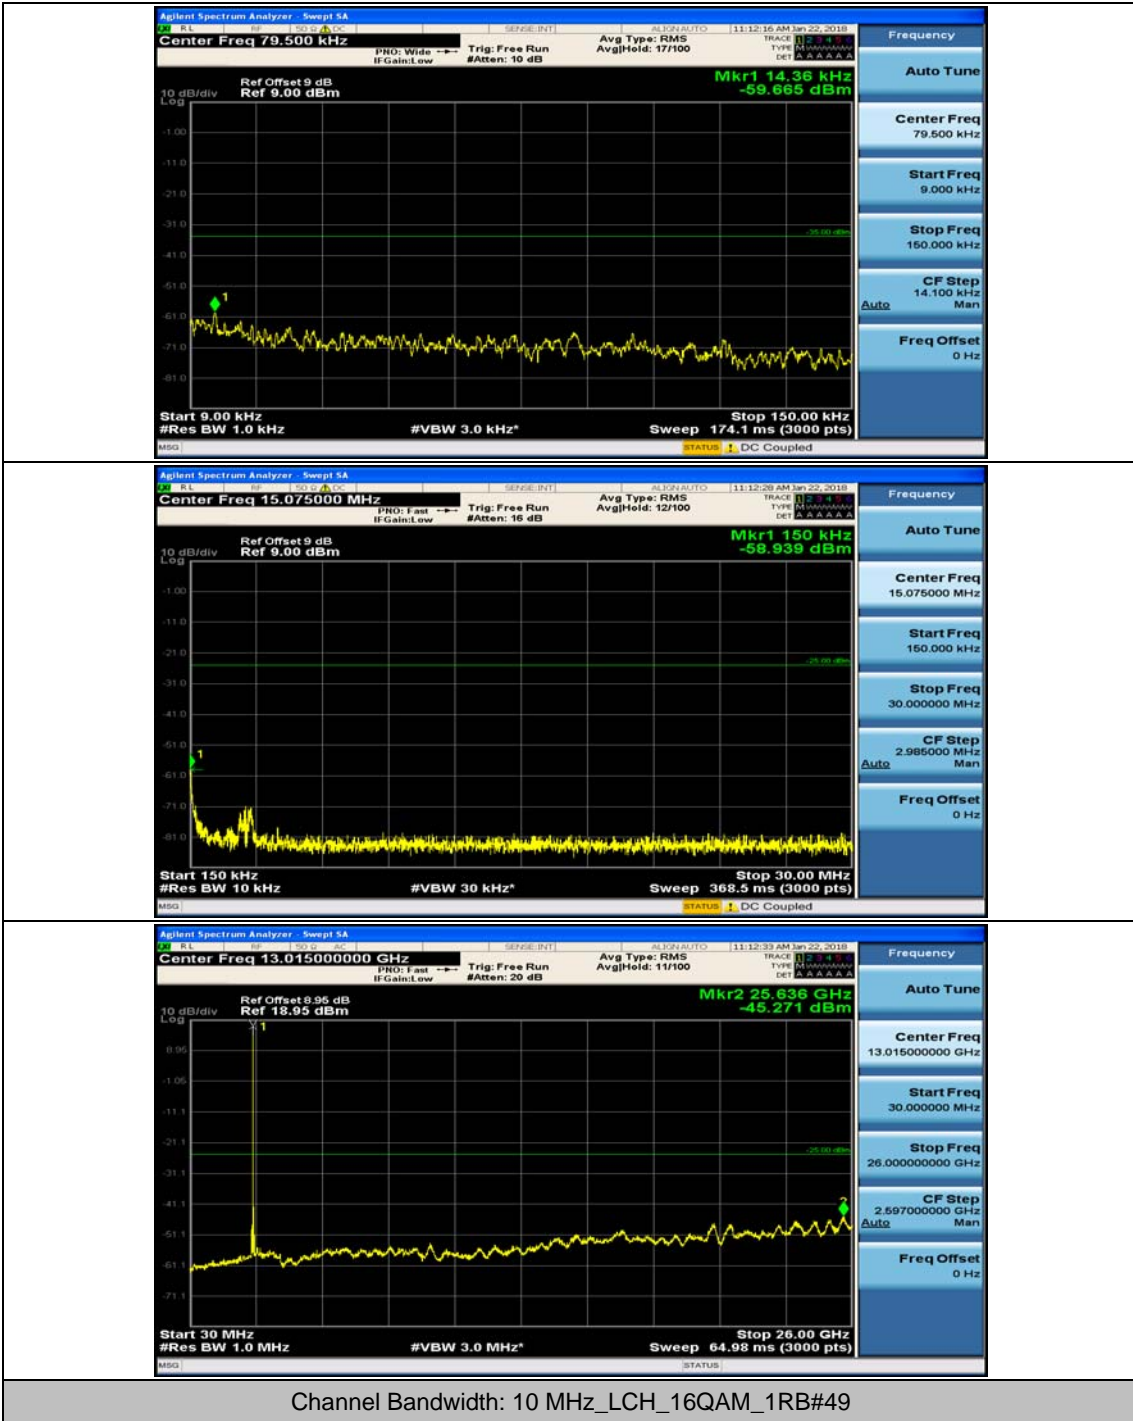

(Channel Bandwidth: 5 MHz)_HCH_16QAM_1RB#12

Channel Bandwidth: 10 MHz

Channel Bandwidth: 10 MHz_MCH_QPSK_1RB#0

Channel Bandwidth: 10 MHz_MCH_QPSK_1RB#24

Channel Bandwidth: 10 MHz_HCH_QPSK_1RB#0

Channel Bandwidth: 10 MHz_HCH_QPSK_1RB#24

Channel Bandwidth: 10 MHz_LCH_16QAM_1RB#0

Channel Bandwidth: 10 MHz_LCH_16QAM_1RB#24

Channel Bandwidth: 10 MHz_MCH_16QAM_1RB#0

Channel Bandwidth: 10 MHz_MCH_16QAM_1RB#24