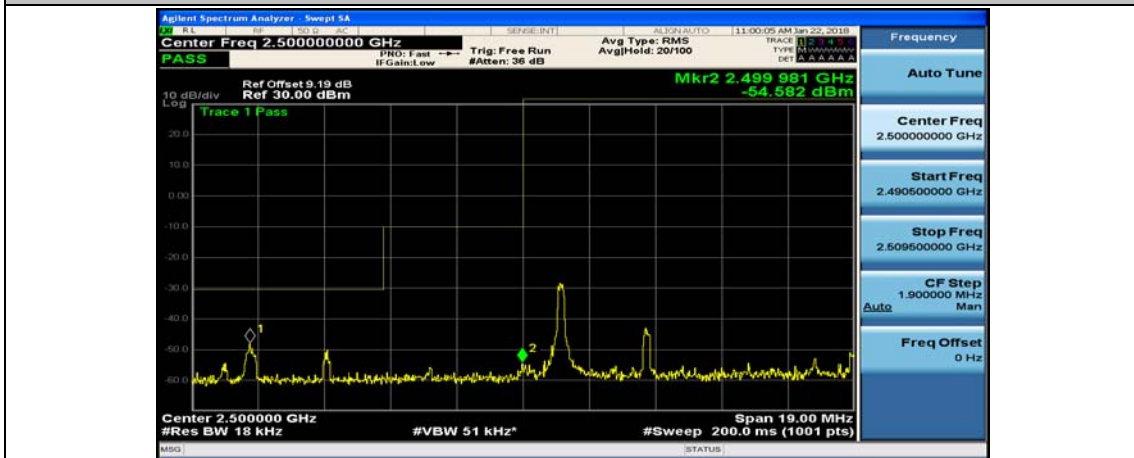

(Channel Bandwidth:20 MHz)_HCH_QPSK_100RB#0

(Channel Bandwidth:20 MHz)_LCH_16QAM_1RB#0

(Channel Bandwidth:20 MHz)_LCH_16QAM_1RB#49

(Channel Bandwidth:20 MHz)_LCH_16QAM_1RB#99

(Channel Bandwidth:20 MHz)_LCH_16QAM_50RB#0