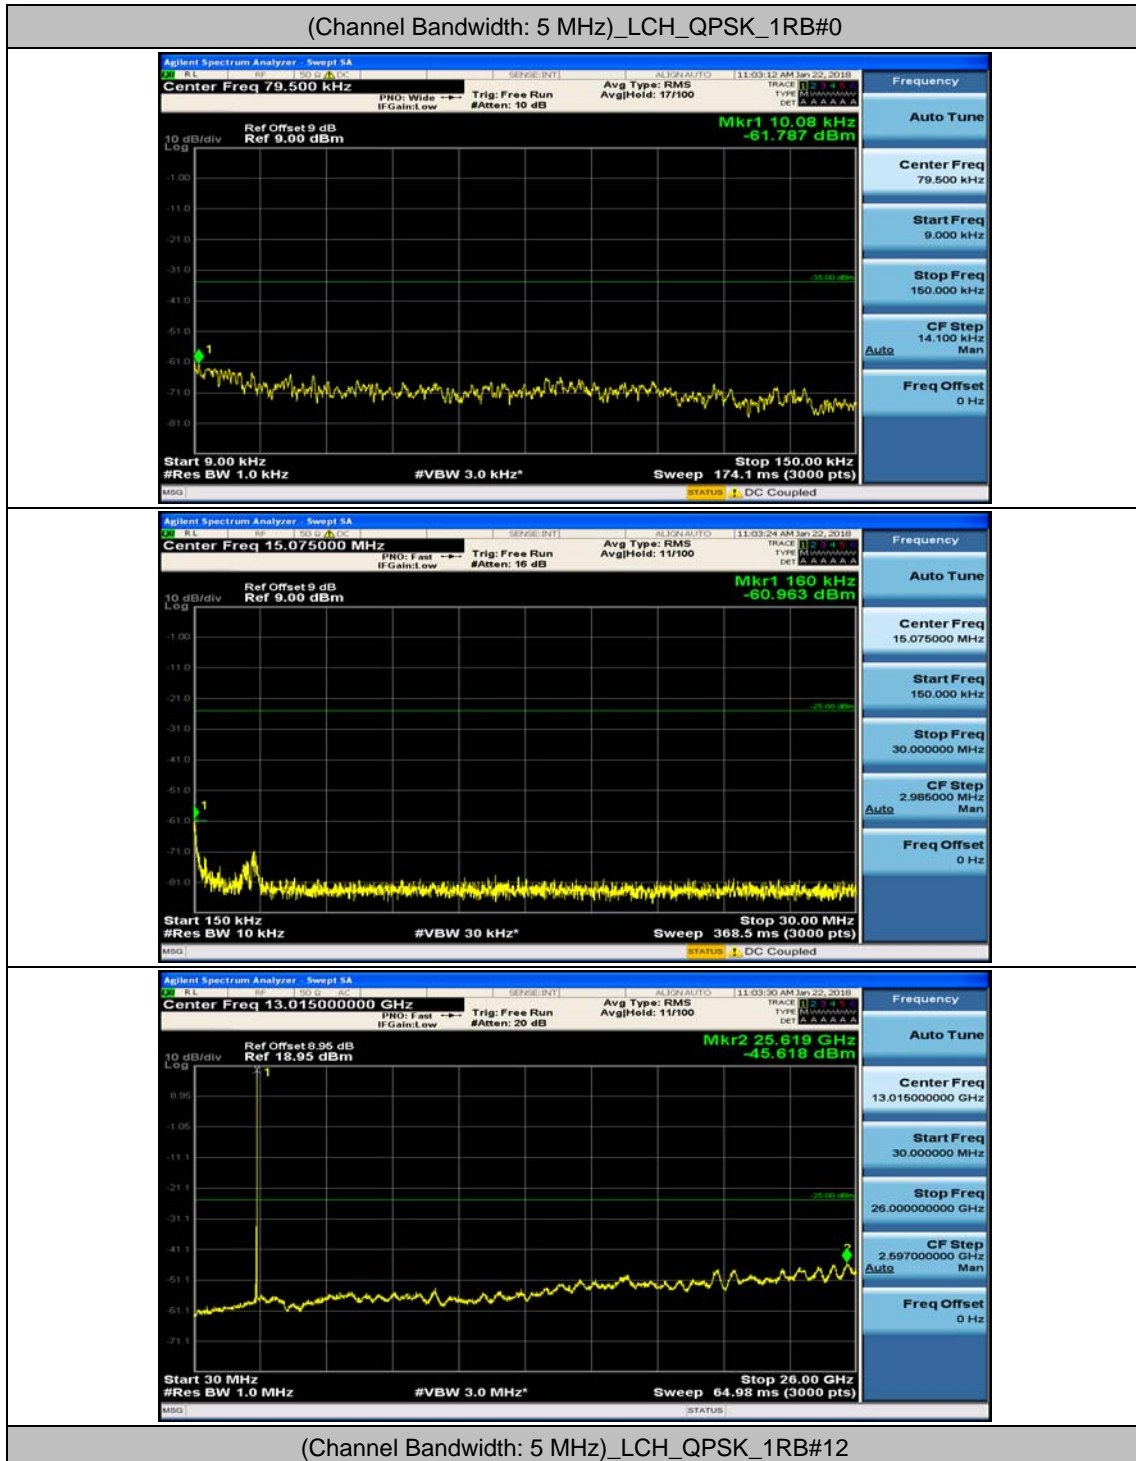

(Channel Bandwidth:20 MHz)_HCH_16QAM_1RB#99

(Channel Bandwidth:20 MHz)_HCH_16QAM_50RB#0

(Channel Bandwidth:20 MHz)_HCH_16QAM_50RB#25

(Channel Bandwidth:20 MHz)_HCH_16QAM_50RB#50

(Channel Bandwidth:20 MHz)_HCH_16QAM_100RB#0

Appendix E: Conducted Spurious Emission

Test Graphs

Channel Bandwidth: 5 MHz

(Channel Bandwidth: 5 MHz)_MCH_QPSK_1RB#0

(Channel Bandwidth: 5 MHz)_MCH_QPSK_1RB#12

(Channel Bandwidth: 5 MHz)_HCH_QPSK_1RB#0

(Channel Bandwidth: 5 MHz)_HCH_QPSK_1RB#12