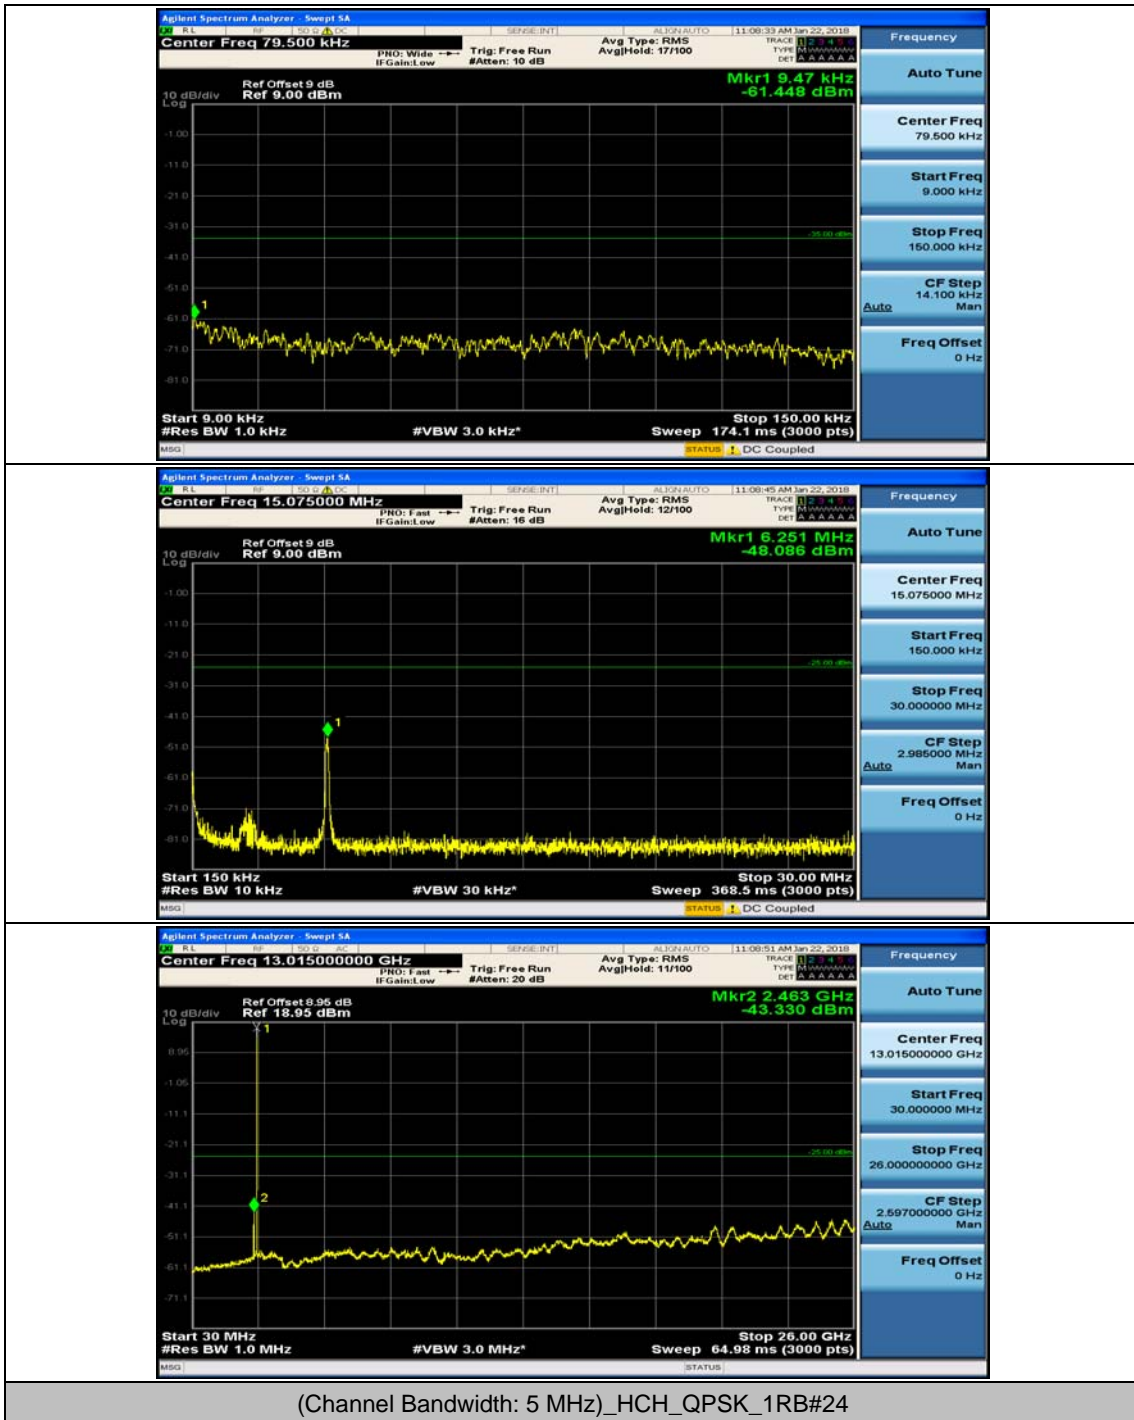

Appendix E: Conducted Spurious Emission

Test Graphs

Channel Bandwidth: 5 MHz

(Channel Bandwidth: 5 MHz)_MCH_QPSK_1RB#0

(Channel Bandwidth: 5 MHz)_MCH_QPSK_1RB#12

(Channel Bandwidth: 5 MHz)_HCH_QPSK_1RB#0

(Channel Bandwidth: 5 MHz)_HCH_QPSK_1RB#12