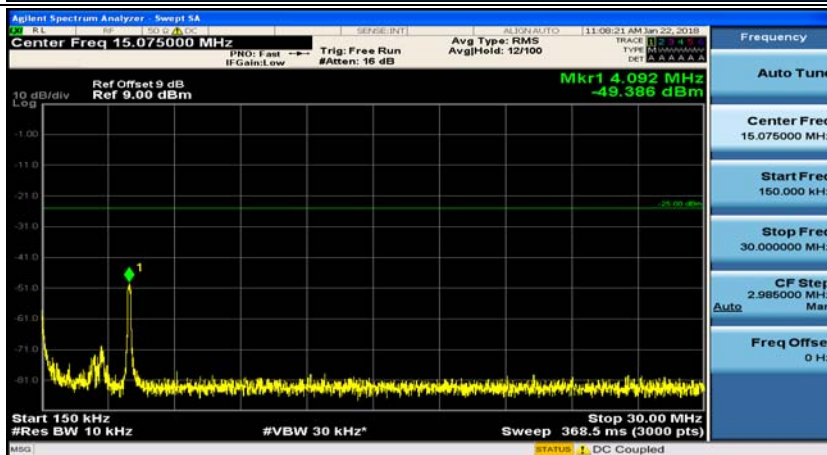

Appendix E: Conducted Spurious Emission

Test Graphs

Channel Bandwidth: 5 MHz

(Channel Bandwidth: 5 MHz)_MCH_QPSK_1RB#0

(Channel Bandwidth: 5 MHz)_MCH_QPSK_1RB#12

(Channel Bandwidth: 5 MHz)_HCH_QPSK_1RB#0

(Channel Bandwidth: 5 MHz)_HCH_QPSK_1RB#12