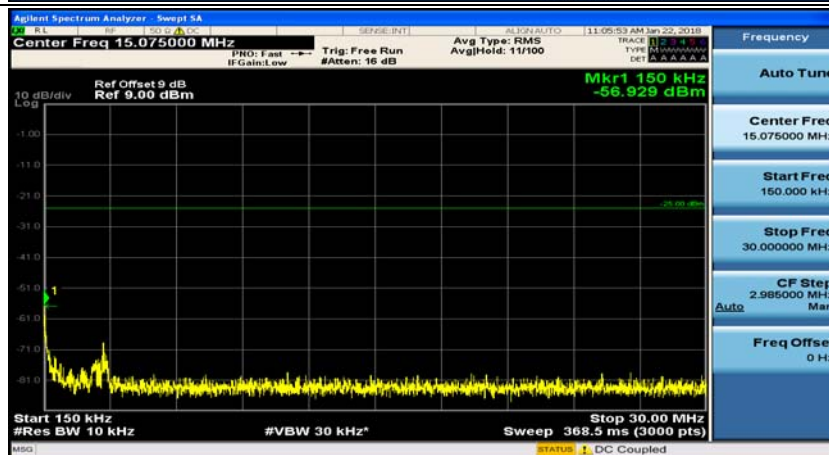

Appendix E: Conducted Spurious Emission

Test Graphs

Channel Bandwidth: 5 MHz

(Channel Bandwidth: 5 MHz)_MCH_QPSK_1RB#0

(Channel Bandwidth: 5 MHz)_MCH_QPSK_1RB#12

(Channel Bandwidth: 5 MHz)_HCH_QPSK_1RB#0

(Channel Bandwidth: 5 MHz)_HCH_QPSK_1RB#12