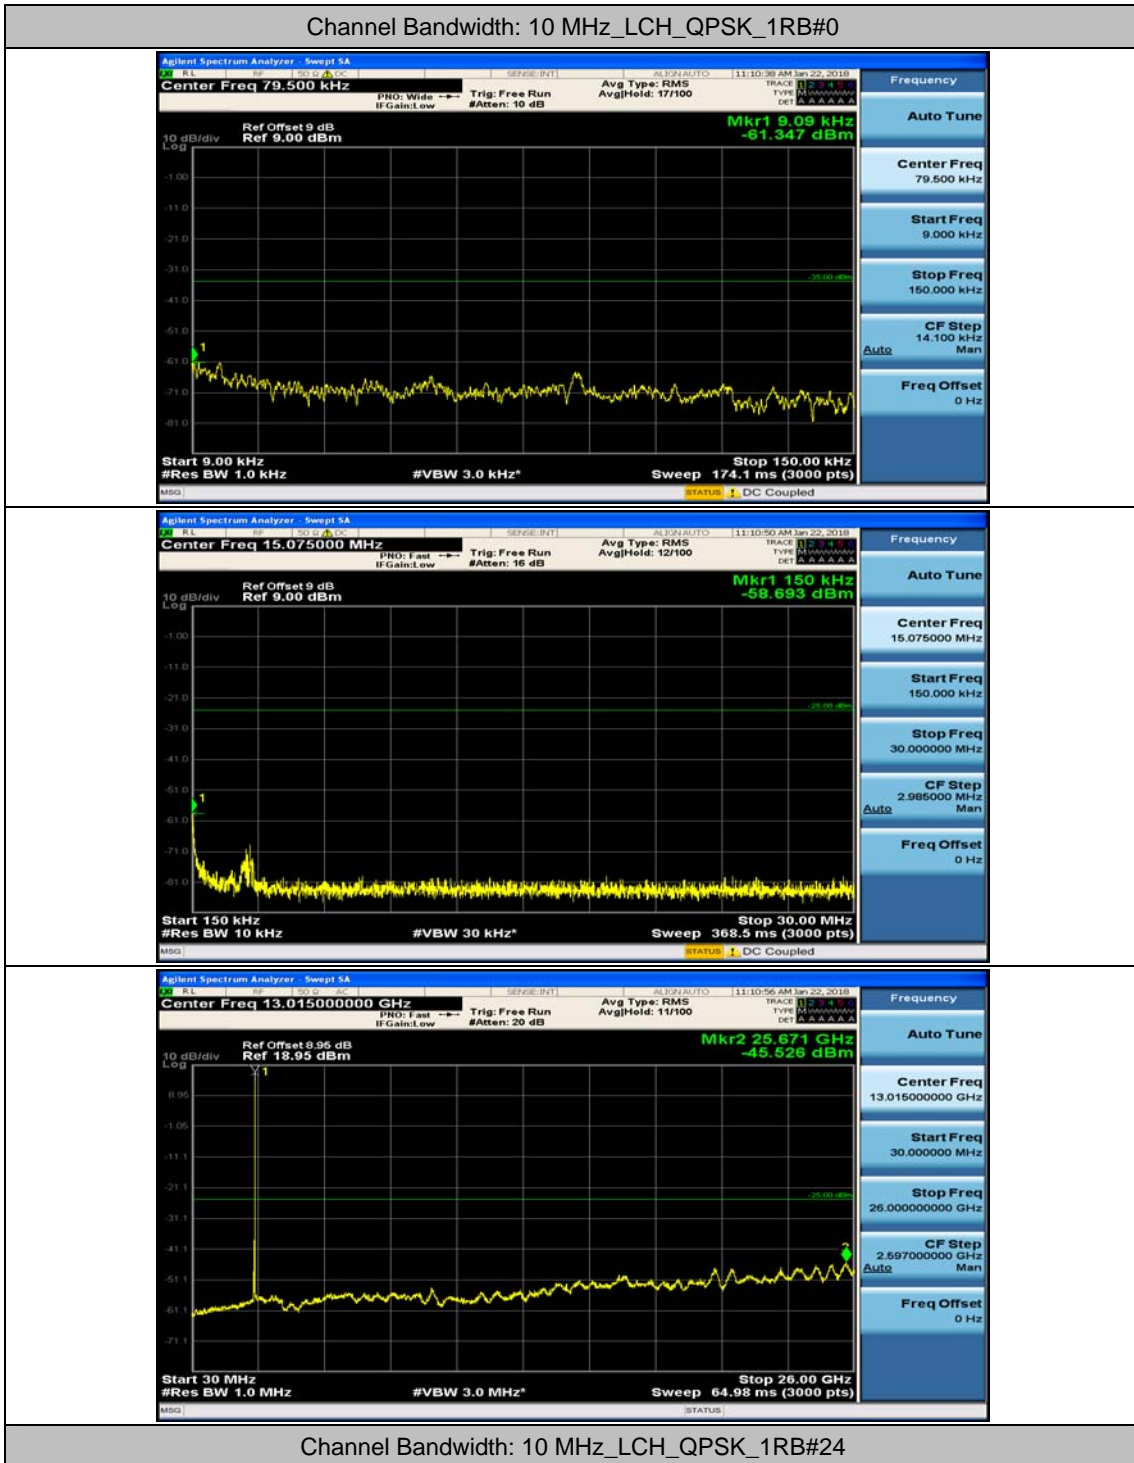

Channel Bandwidth: 10 MHz