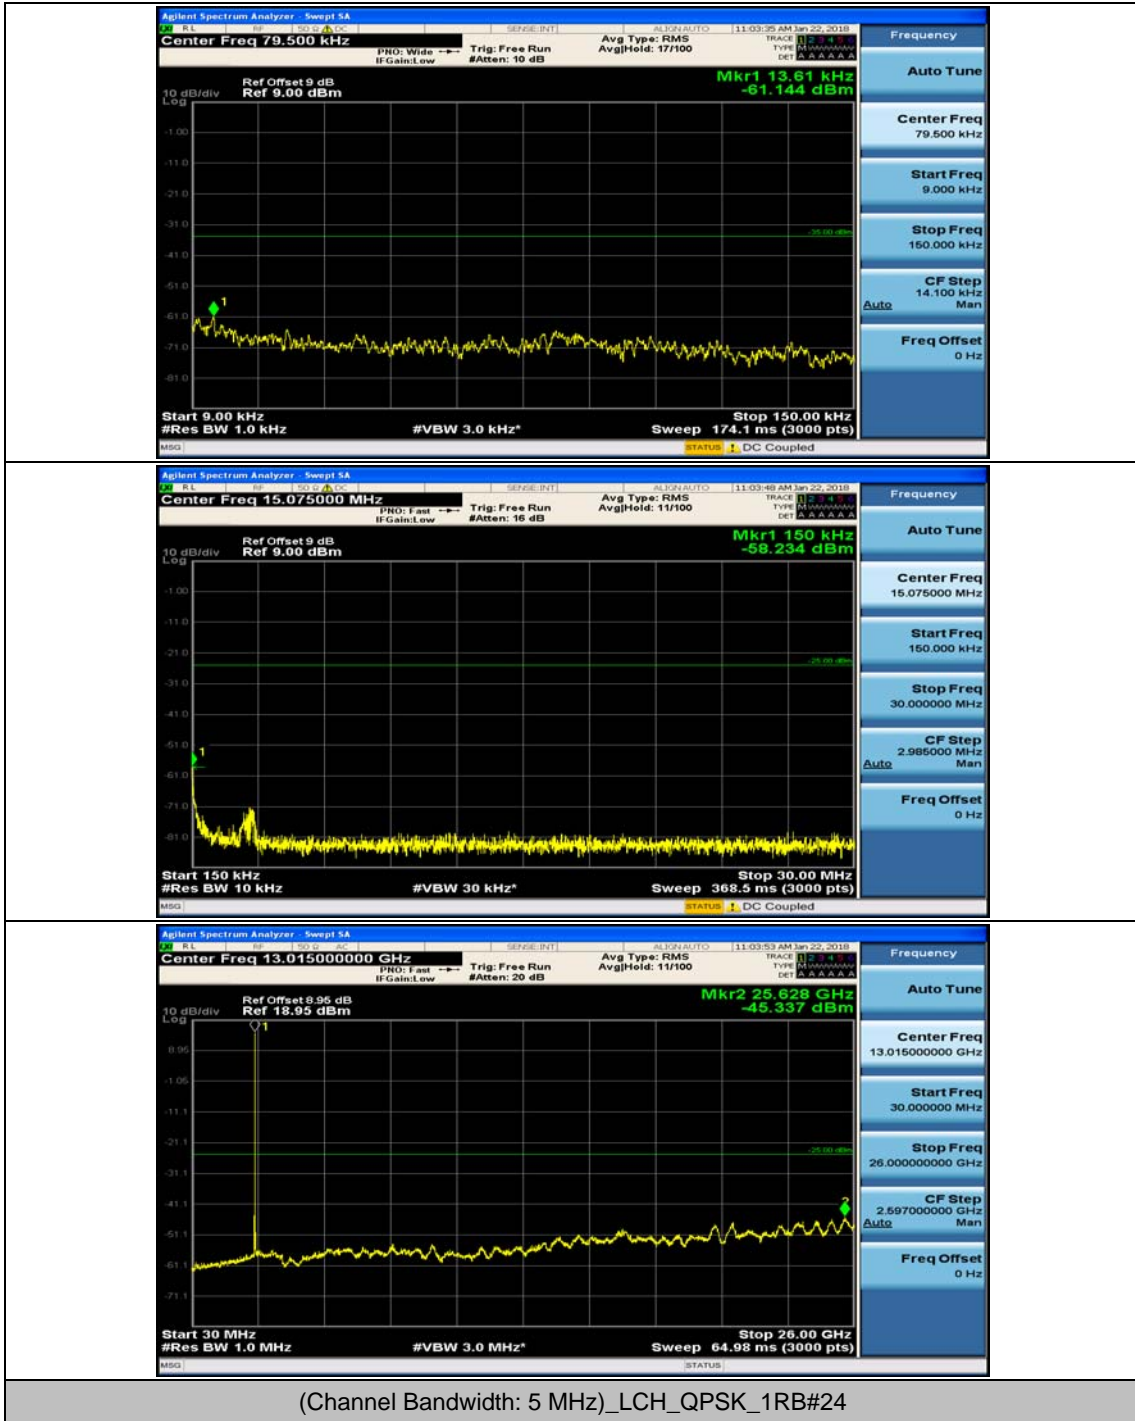

(Channel Bandwidth:20 MHz)_HCH_16QAM_1RB#99

(Channel Bandwidth:20 MHz)_HCH_16QAM_50RB#0

(Channel Bandwidth:20 MHz)_HCH_16QAM_50RB#25

(Channel Bandwidth:20 MHz)_HCH_16QAM_50RB#50

(Channel Bandwidth:20 MHz)_HCH_16QAM_100RB#0

Appendix E: Conducted Spurious Emission

Test Graphs

Channel Bandwidth: 5 MHz

(Channel Bandwidth: 5 MHz)_MCH_QPSK_1RB#0

(Channel Bandwidth: 5 MHz)_MCH_QPSK_1RB#12

(Channel Bandwidth: 5 MHz)_HCH_QPSK_1RB#0

(Channel Bandwidth: 5 MHz)_HCH_QPSK_1RB#12