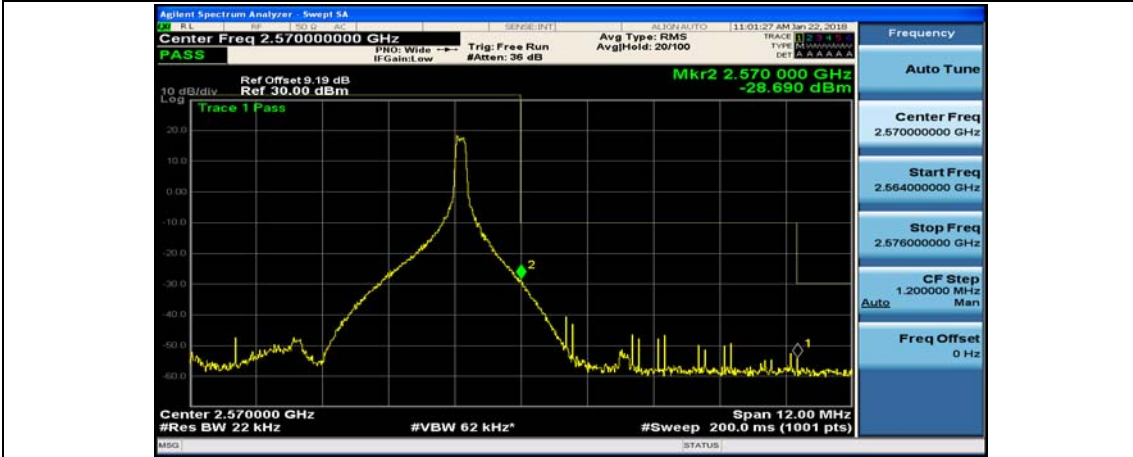

(Channel Bandwidth:20 MHz)_HCH_QPSK_1RB#99