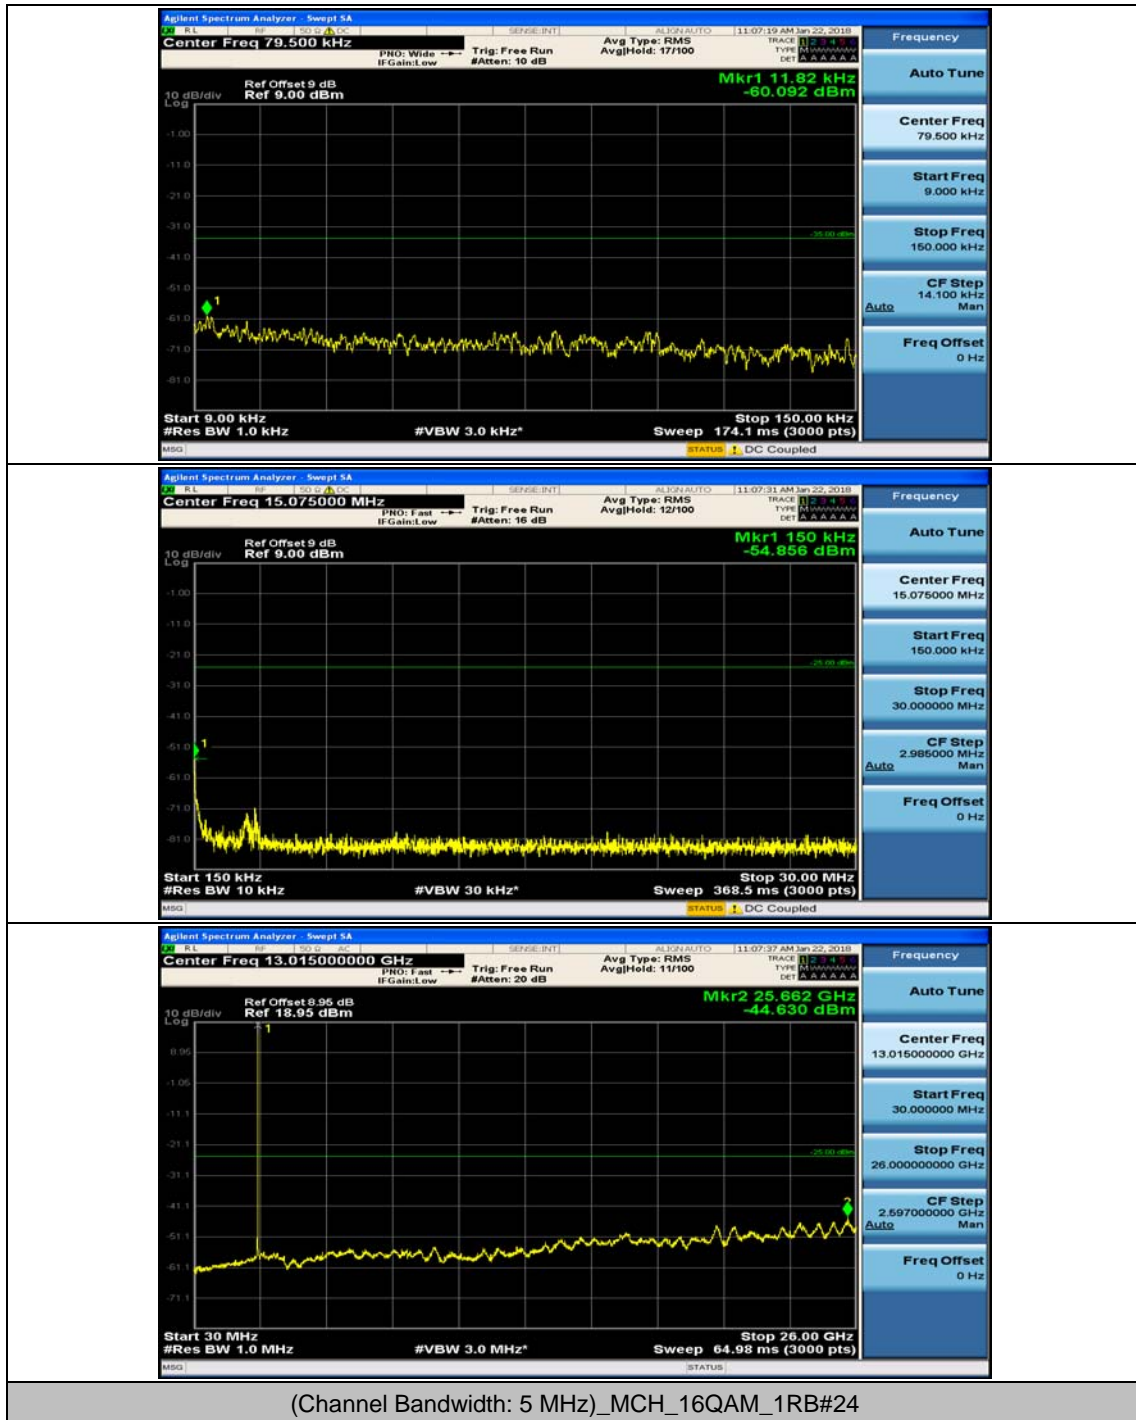

Appendix E: Conducted Spurious Emission

Test Graphs

Channel Bandwidth: 5 MHz

(Channel Bandwidth: 5 MHz)_MCH_QPSK_1RB#0

(Channel Bandwidth: 5 MHz)_MCH_QPSK_1RB#12

(Channel Bandwidth: 5 MHz)_HCH_QPSK_1RB#0

(Channel Bandwidth: 5 MHz)_HCH_QPSK_1RB#12

(Channel Bandwidth: 5 MHz)_LCH_16QAM_1RB#0

(Channel Bandwidth: 5 MHz)_LCH_16QAM_1RB#12

(Channel Bandwidth: 5 MHz)_MCH_16QAM_1RB#0

(Channel Bandwidth: 5 MHz)_MCH_16QAM_1RB#12

(Channel Bandwidth: 5 MHz)_HCH_16QAM_1RB#0