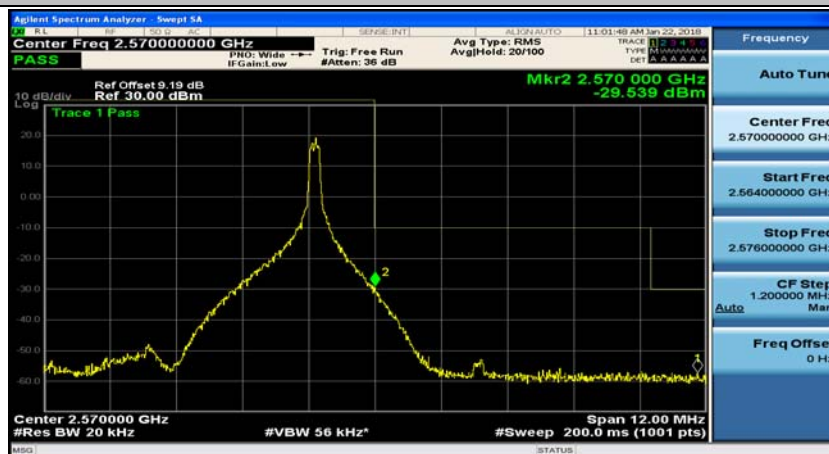

(Channel Bandwidth:20 MHz)_HCH_16QAM_1RB#99