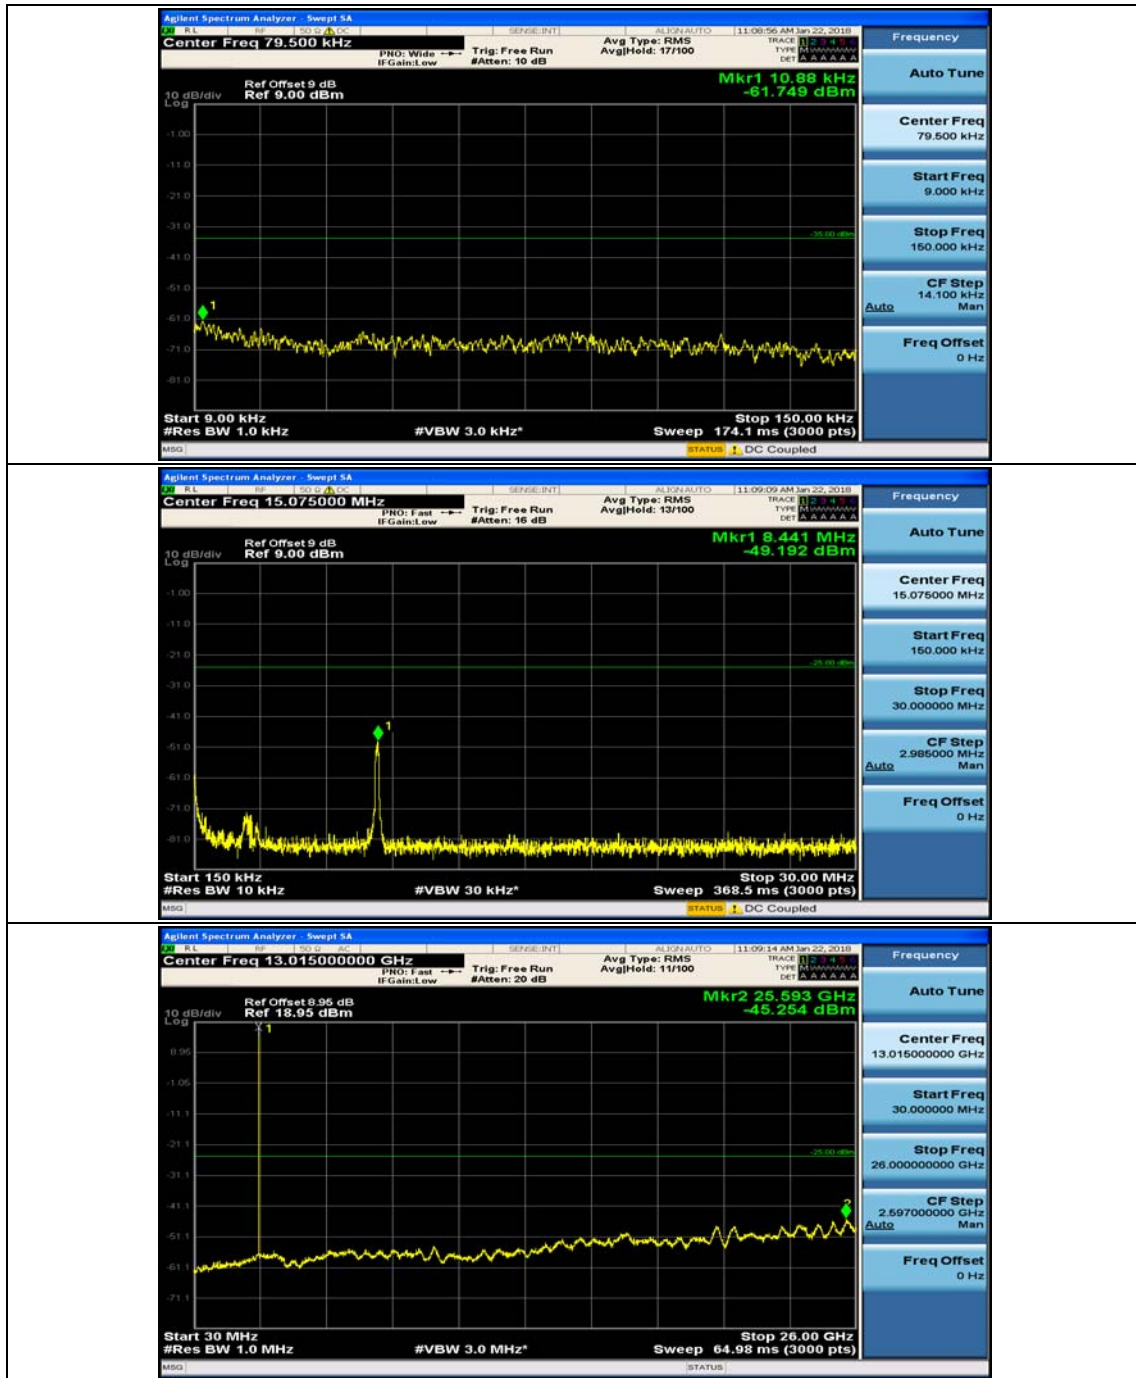

Appendix E: Conducted Spurious Emission

Test Graphs

Channel Bandwidth: 5 MHz

(Channel Bandwidth: 5 MHz)_MCH_QPSK_1RB#0

(Channel Bandwidth: 5 MHz)_MCH_QPSK_1RB#12

(Channel Bandwidth: 5 MHz)_HCH_QPSK_1RB#0

(Channel Bandwidth: 5 MHz)_HCH_QPSK_1RB#12