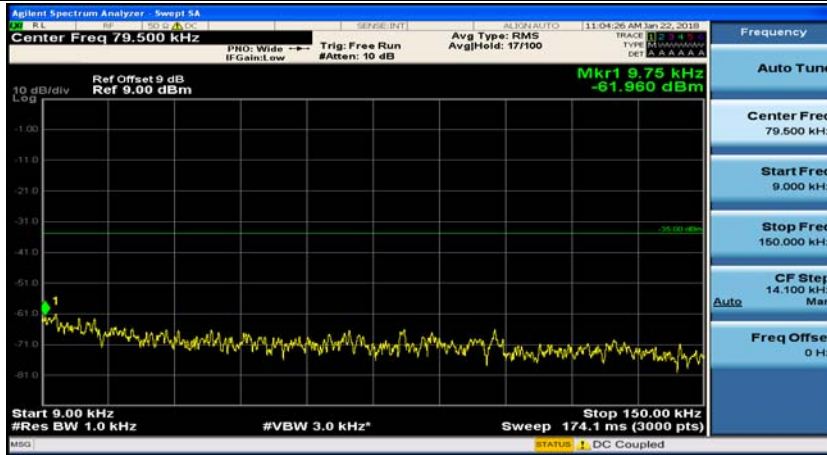

(Channel Bandwidth: 5 MHz)_LCH_16QAM_1RB#0