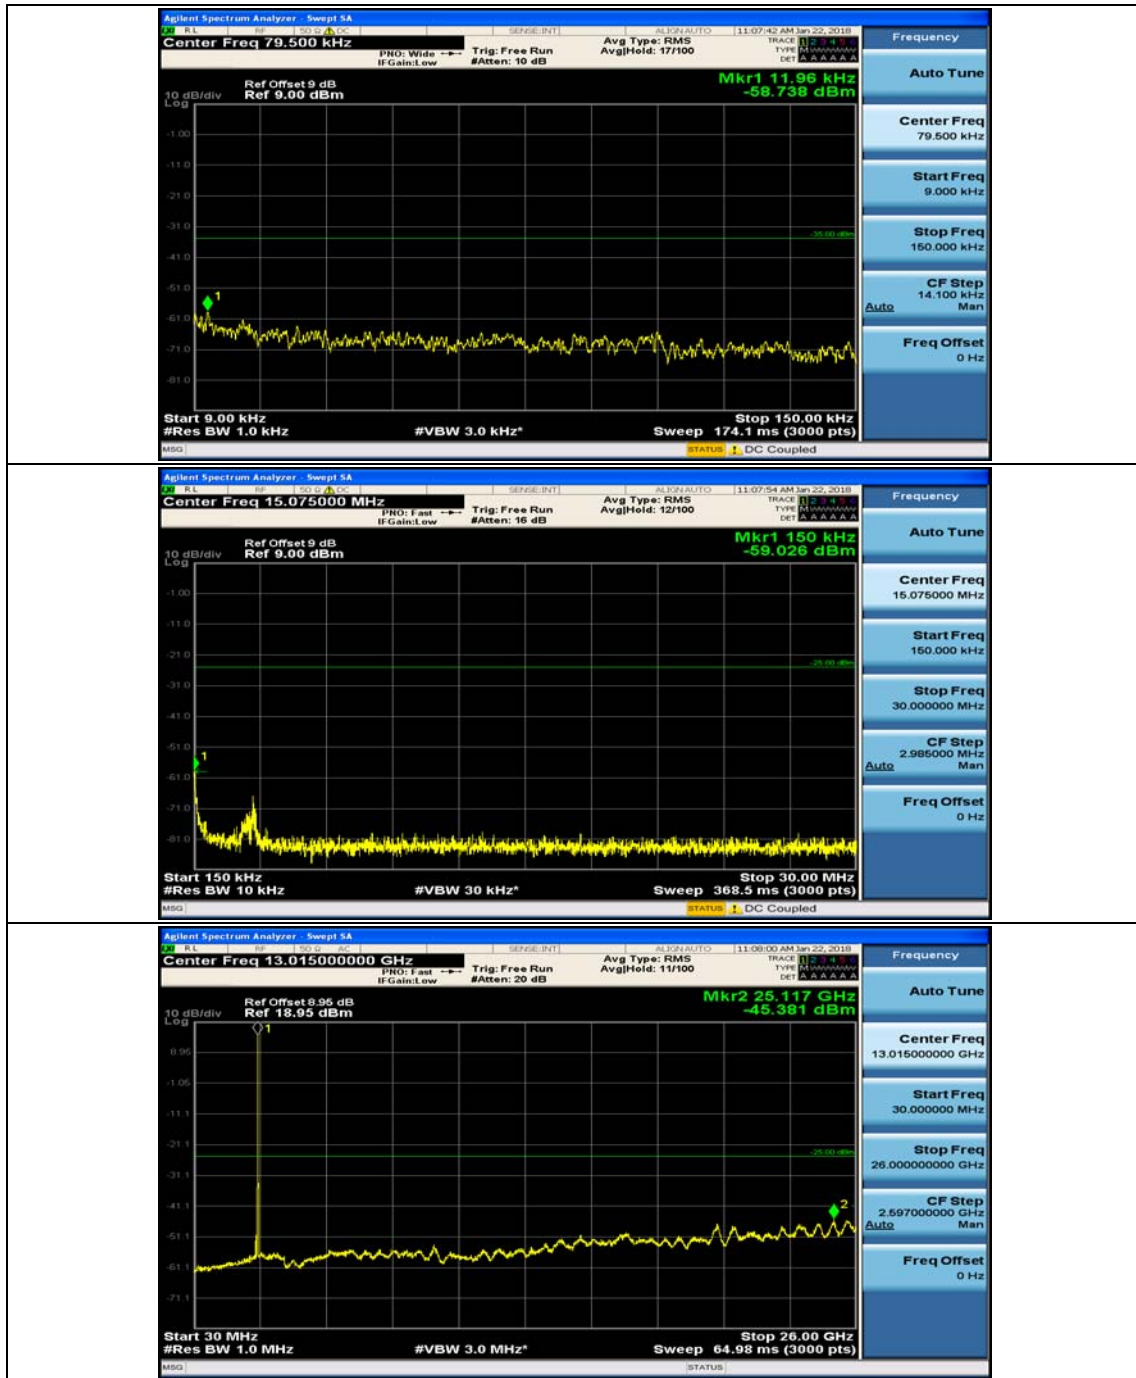

Appendix E: Conducted Spurious Emission

Test Graphs

Channel Bandwidth: 5 MHz

(Channel Bandwidth: 5 MHz)_MCH_QPSK_1RB#0

(Channel Bandwidth: 5 MHz)_MCH_QPSK_1RB#12

(Channel Bandwidth: 5 MHz)_HCH_QPSK_1RB#0

(Channel Bandwidth: 5 MHz)_HCH_QPSK_1RB#12

(Channel Bandwidth: 5 MHz)_LCH_16QAM_1RB#0

(Channel Bandwidth: 5 MHz)_LCH_16QAM_1RB#12

(Channel Bandwidth: 5 MHz)_MCH_16QAM_1RB#0

(Channel Bandwidth: 5 MHz)_MCH_16QAM_1RB#12

(Channel Bandwidth: 5 MHz)_HCH_16QAM_1RB#0