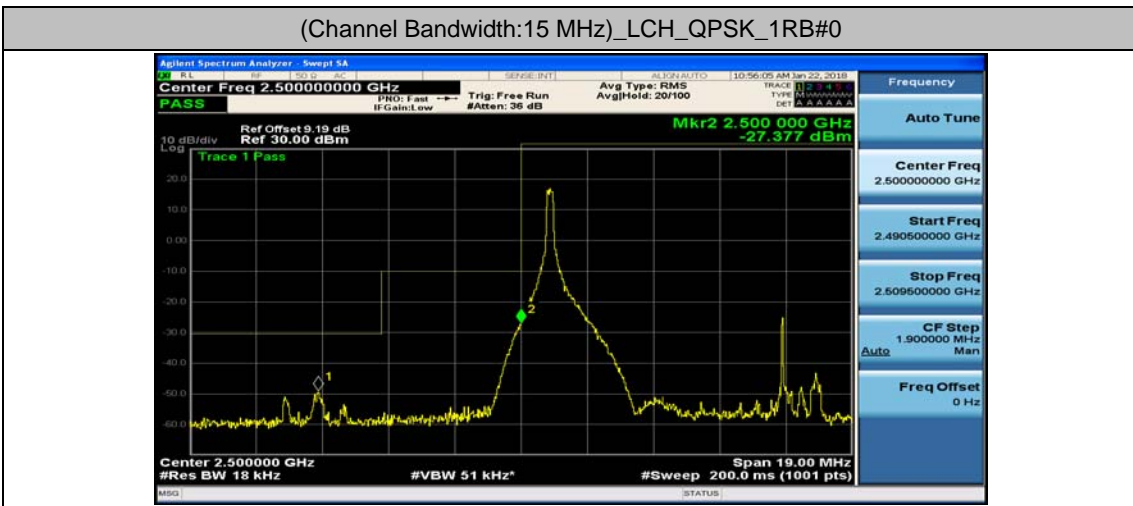

Channel Bandwidth: 10 MHz_HCH_16QAM_1RB#49

Channel Bandwidth: 10 MHz_HCH_16QAM_50RB#0

Channel Bandwidth: 15 MHz

(Channel Bandwidth:15 MHz)_LCH_QPSK_1RB#37

(Channel Bandwidth:15 MHz)_LCH_QPSK_1RB#74

(Channel Bandwidth:15 MHz)_LCH_QPSK_37RB#0