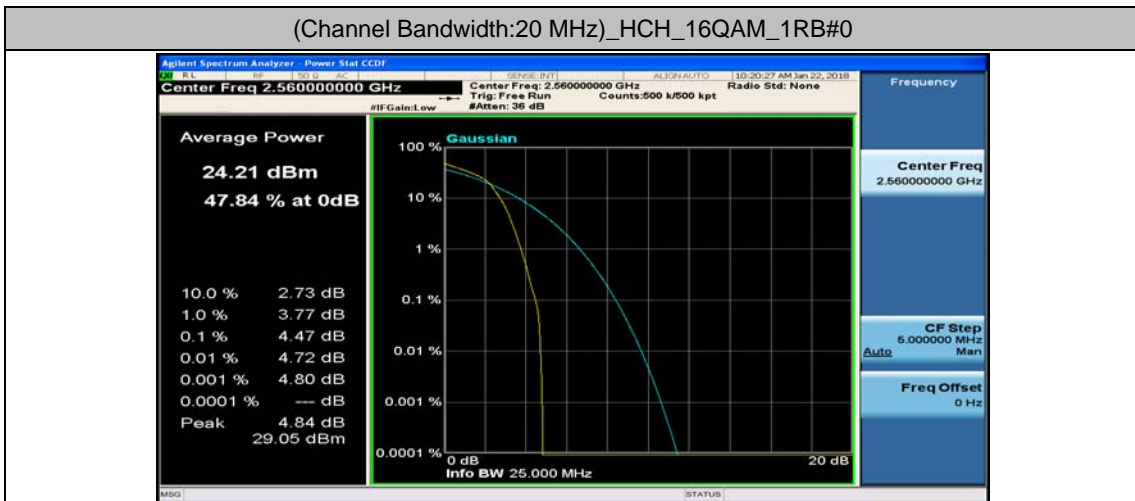

(Channel Bandwidth:20 MHz)_MCH_16QAM_50RB#25

(Channel Bandwidth:20 MHz)_MCH_16QAM_50RB#50

(Channel Bandwidth:20 MHz)_MCH_16QAM_100RB#0

(Channel Bandwidth:20 MHz)_HCH_16QAM_1RB#0

(Channel Bandwidth:20 MHz)_HCH_16QAM_1RB#49