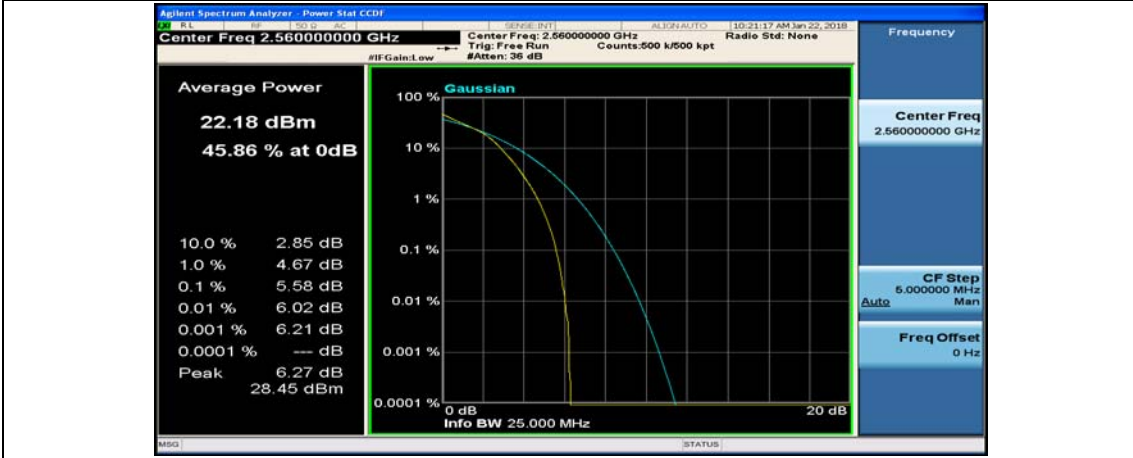

(Channel Bandwidth:20 MHz)_HCH_16QAM_1RB#99

(Channel Bandwidth:20 MHz)_HCH_16QAM_50RB#0

(Channel Bandwidth:20 MHz)_HCH_16QAM_50RB#25

(Channel Bandwidth:20 MHz)_HCH_16QAM_50RB#0

(Channel Bandwidth:20 MHz)_HCH_16QAM_100RB#0