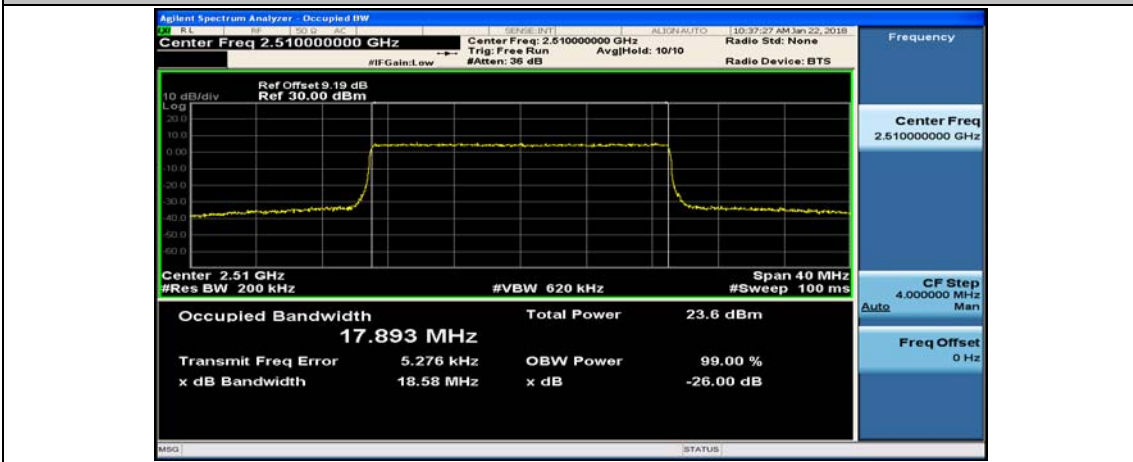

(Channel Bandwidth:15 MHz)_HCH_16QAM_75RB#0

Channel Bandwidth: 20 MHz

(Channel Bandwidth:20 MHz)_LCH_QPSK_100RB#0

(Channel Bandwidth:20 MHz)_MCH_QPSK_100RB#0

(Channel Bandwidth:20 MHz)_HCH_QPSK_100RB#0

(Channel Bandwidth:20 MHz)_LCH_16QAM_100RB#0