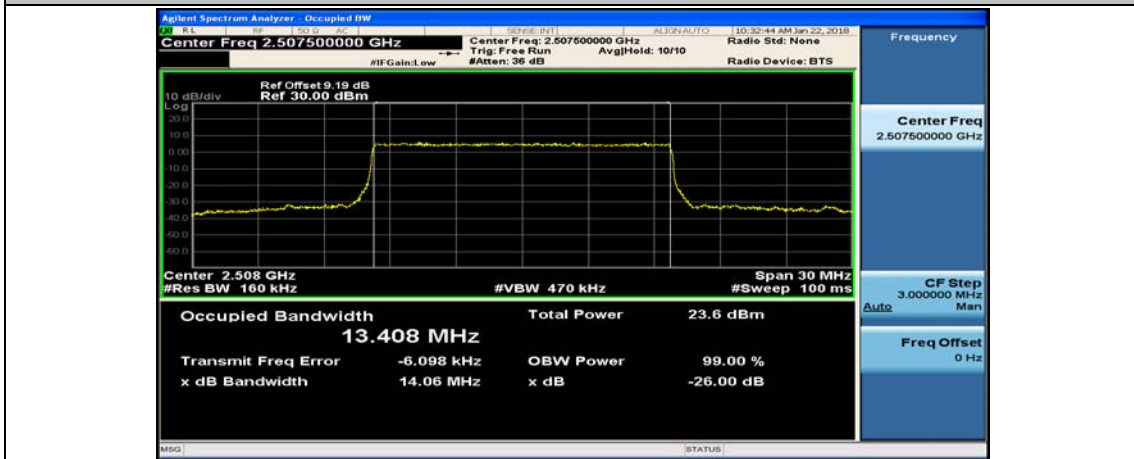

Channel Bandwidth: 15 MHz

(Channel Bandwidth:15 MHz)_LCH_QPSK_75RB#0

(Channel Bandwidth:15 MHz)_MCH_QPSK_75RB#0

(Channel Bandwidth:15 MHz)_HCH_QPSK_75RB#0

(Channel Bandwidth:15 MHz)_LCH_16QAM_75RB#0

(Channel Bandwidth:15 MHz)_MCH_16QAM_75RB#0