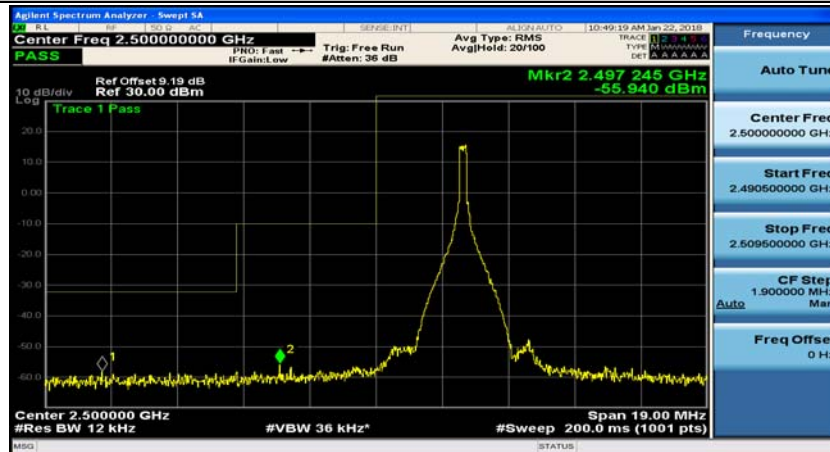

(Channel Bandwidth:20 MHz)_MCH_16QAM_100RB#0

(Channel Bandwidth:20 MHz)_HCH_16QAM_100RB#0

Appendix D: Band Edge

Test Graphs

Channel Bandwidth: 5 MHz

(Channel Bandwidth: 5 MHz)_LCH_QPSK_1RB#0

(Channel Bandwidth: 5 MHz)_LCH_QPSK_1RB#12