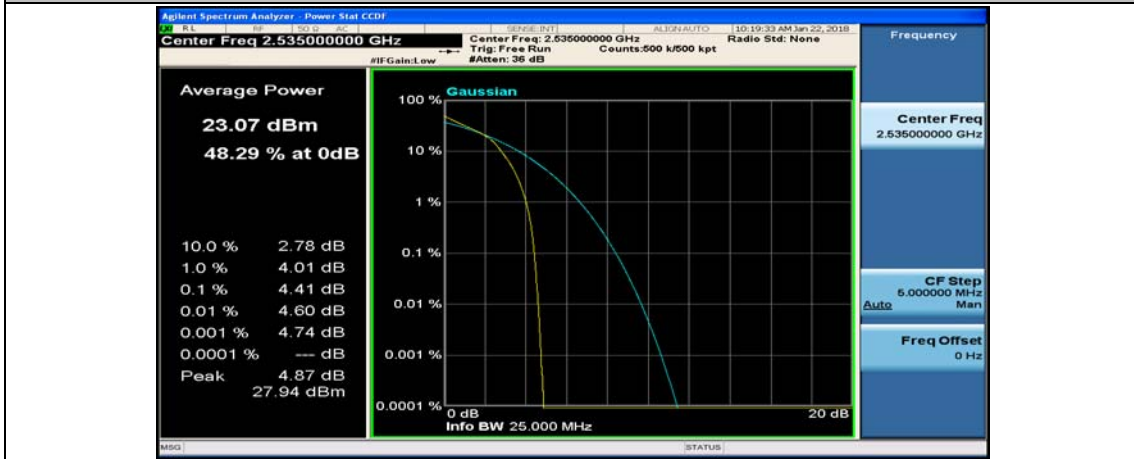

(Channel Bandwidth:20 MHz)_MCH_16QAM_50RB#25