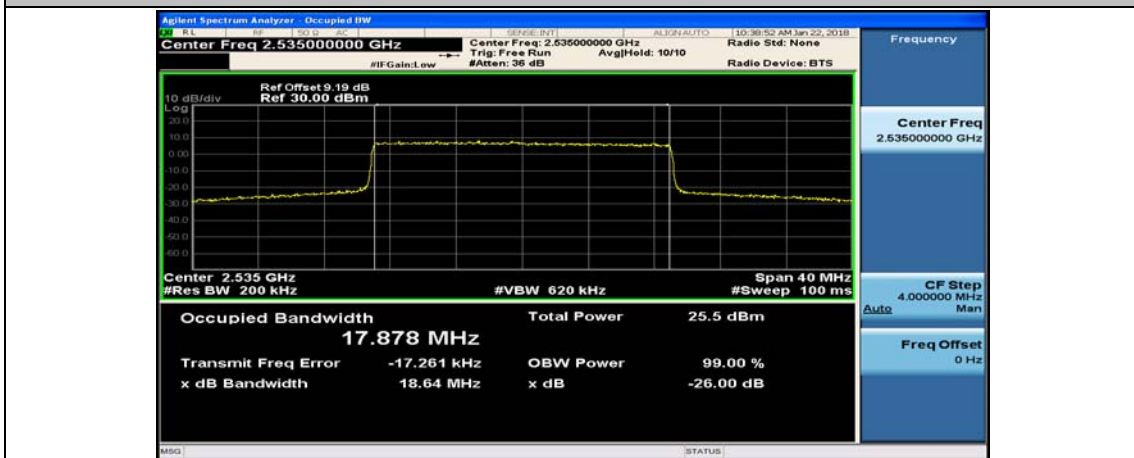

(Channel Bandwidth:15 MHz)_HCH_16QAM_75RB#0

Channel Bandwidth: 20 MHz

(Channel Bandwidth:20 MHz)_LCH_QPSK_100RB#0

(Channel Bandwidth:20 MHz)_MCH_QPSK_100RB#0

(Channel Bandwidth:20 MHz)_HCH_QPSK_100RB#0

(Channel Bandwidth:20 MHz)_LCH_16QAM_100RB#0