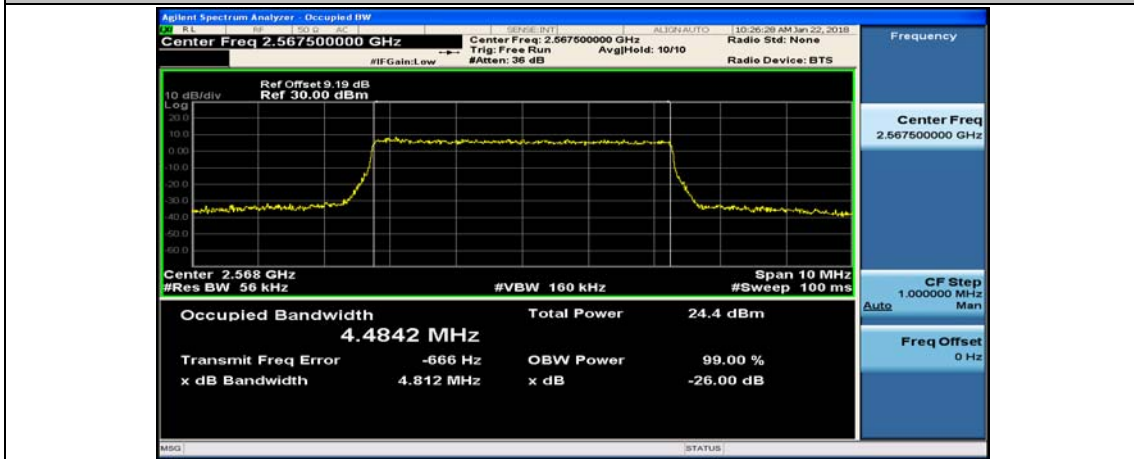

Test Graphs

Channel Bandwidth: 5 MHz

(Channel Bandwidth: 5 MHz)_LCH_16QAM_25RB#0

(Channel Bandwidth: 5 MHz)_MCH_16QAM_25RB#0

(Channel Bandwidth: 5 MHz)_HCH_16QAM_25RB#0

Channel Bandwidth: 10 MHz

Channel Bandwidth: 10 MHz_LCH_QPSK_50RB#0