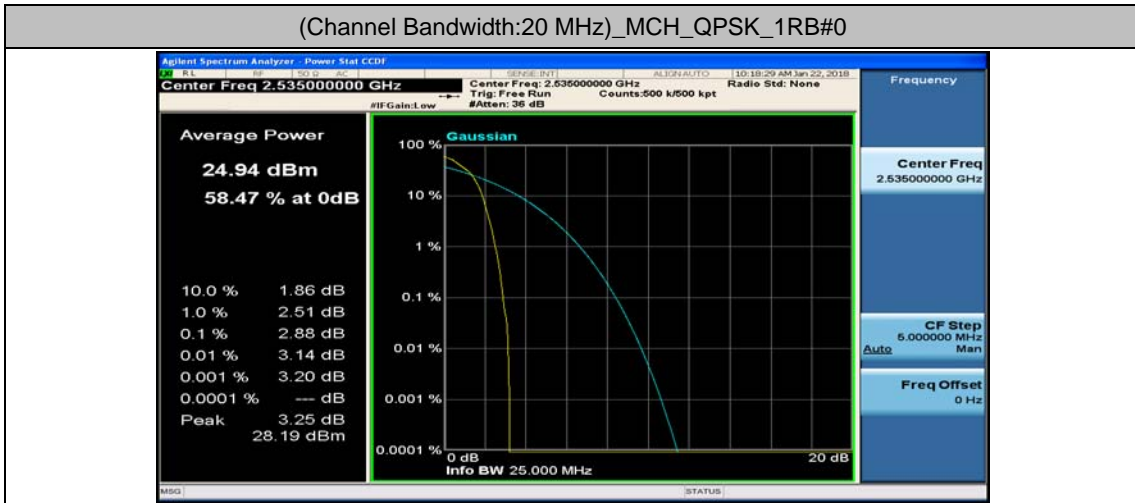

(Channel Bandwidth:20 MHz)_MCH_QPSK_1RB#0

(Channel Bandwidth:20 MHz)_MCH_QPSK_1RB#49

(Channel Bandwidth:20 MHz)_MCH_QPSK_1RB#99

(Channel Bandwidth:20 MHz)_MCH_QPSK_50RB#0

(Channel Bandwidth:20 MHz)_MCH_QPSK_50RB#25