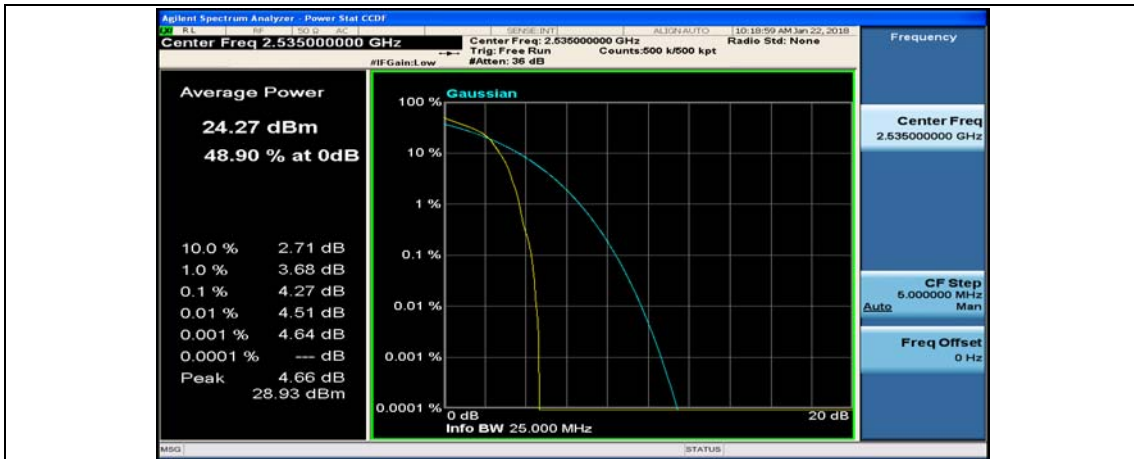

(Channel Bandwidth:20 MHz)_LCH_16QAM_100RB#0

(Channel Bandwidth:20 MHz)_MCH_16QAM_1RB#0

(Channel Bandwidth:20 MHz)_MCH_16QAM_1RB#49

(Channel Bandwidth:20 MHz)_MCH_16QAM_1RB#99

(Channel Bandwidth:20 MHz)_MCH_16QAM_50RB#0