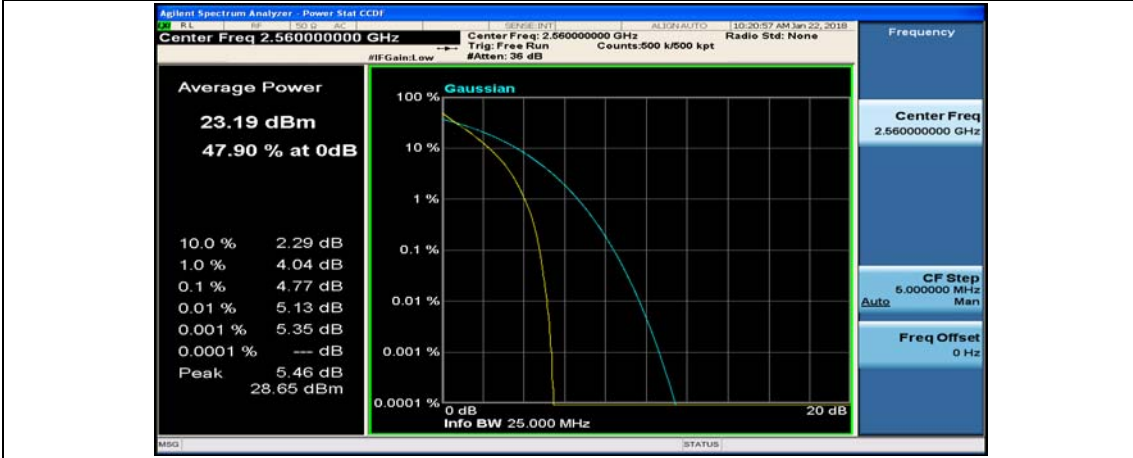

(Channel Bandwidth:20 MHz)_MCH_QPSK_50RB#50

(Channel Bandwidth:20 MHz)_MCH_QPSK_100RB#0

(Channel Bandwidth:20 MHz)_HCH_QPSK_1RB#0

(Channel Bandwidth:20 MHz)_HCH_QPSK_1RB#49

(Channel Bandwidth:20 MHz)_HCH_QPSK_1RB#99

(Channel Bandwidth:20 MHz)_HCH_QPSK_50RB#0

(Channel Bandwidth:20 MHz)_HCH_QPSK_50RB#25

(Channel Bandwidth:20 MHz)_HCH_QPSK_50RB#50

(Channel Bandwidth:20 MHz)_HCH_QPSK_100RB#0

(Channel Bandwidth:20 MHz)_LCH_16QAM_1RB#0