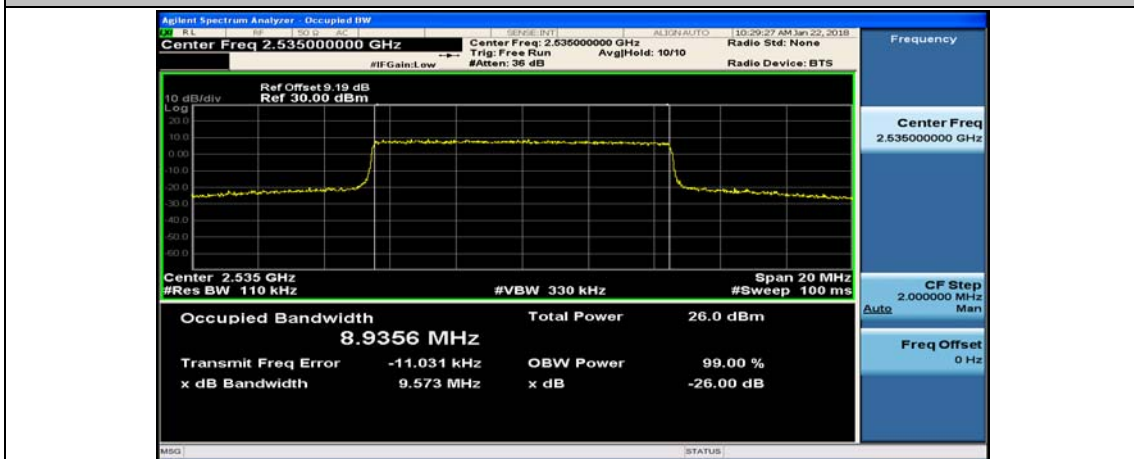

Channel Bandwidth: 10 MHz_MCH_QPSK_50RB#0