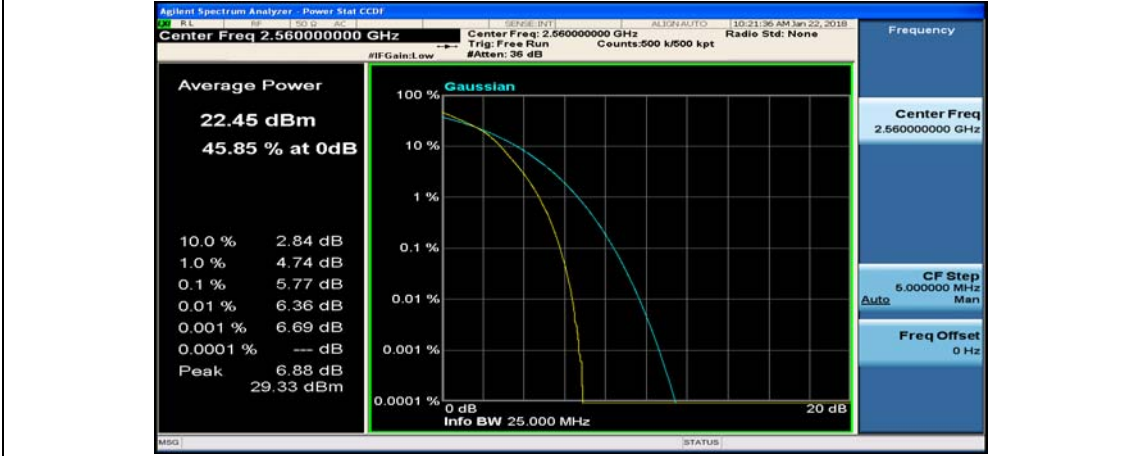

(Channel Bandwidth:20 MHz)_HCH_16QAM_1RB#99

(Channel Bandwidth:20 MHz)_HCH_16QAM_50RB#0

(Channel Bandwidth:20 MHz)_HCH_16QAM_50RB#25

(Channel Bandwidth:20 MHz)_HCH_16QAM_50RB#0

(Channel Bandwidth:20 MHz)_HCH_16QAM_100RB#0