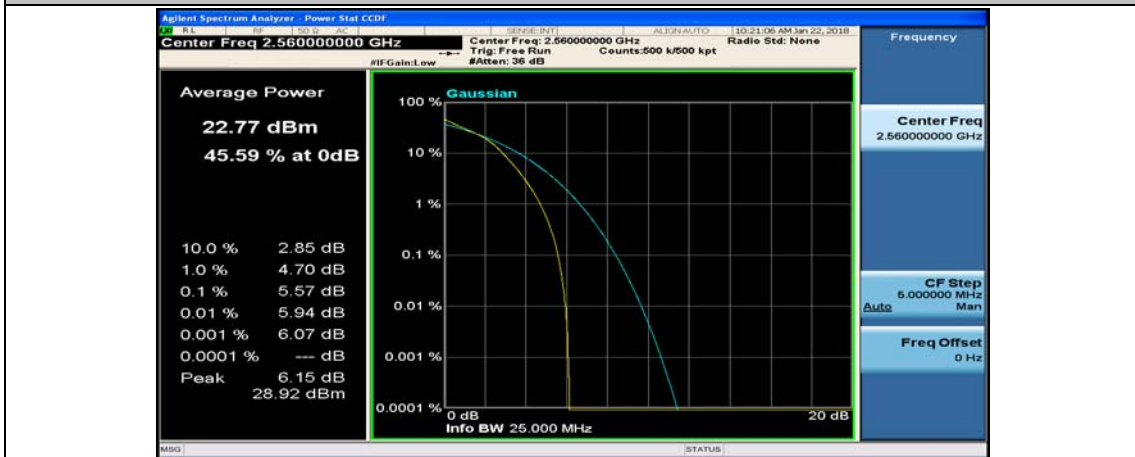

(Channel Bandwidth:20 MHz)_HCH_16QAM_50RB#0