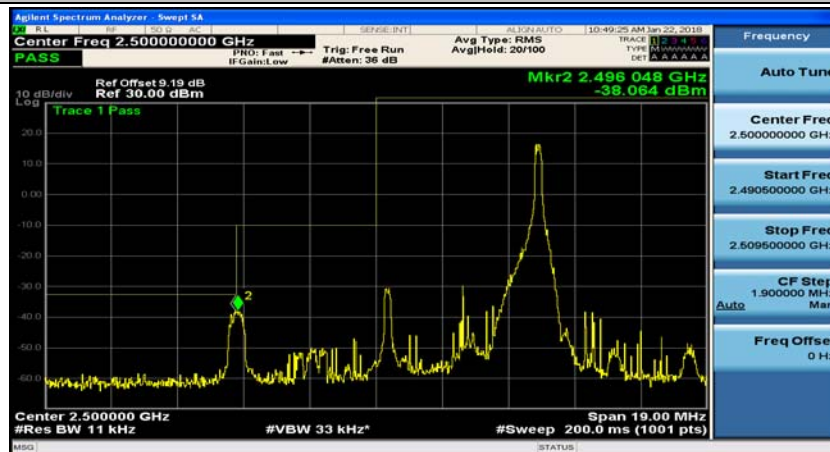

(Channel Bandwidth: 5 MHz)_LCH_QPSK_1RB#24