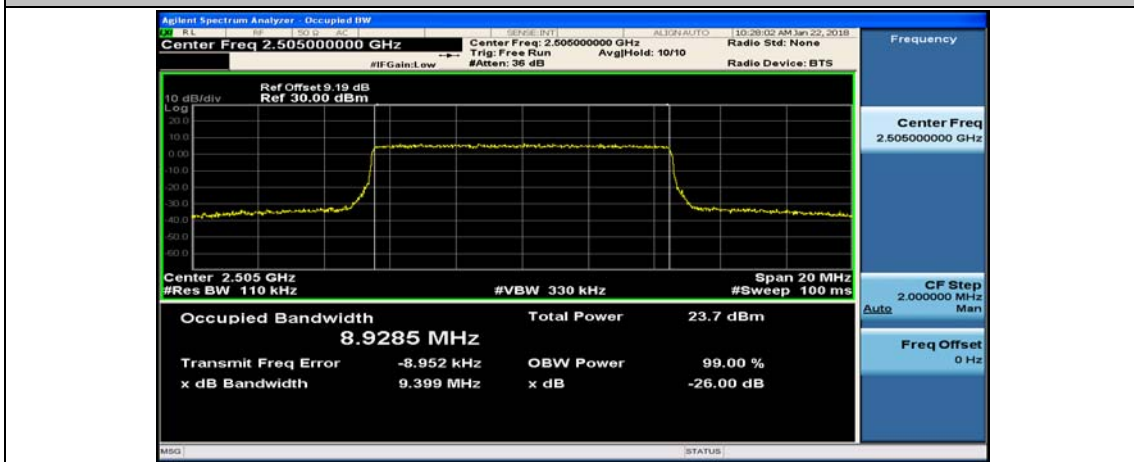

Channel Bandwidth: 10 MHz_LCH_16QAM_50RB#0