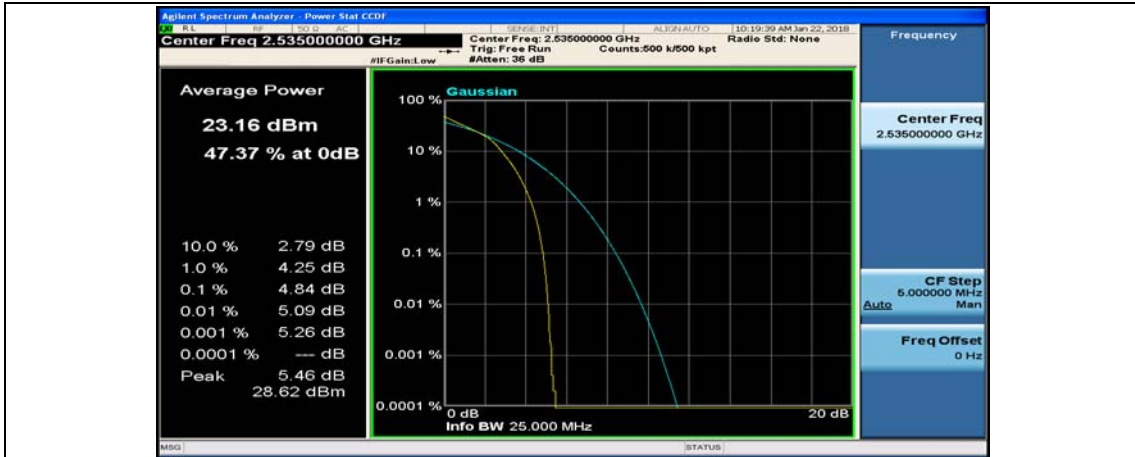

(Channel Bandwidth:20 MHz)_MCH_16QAM_50RB#50