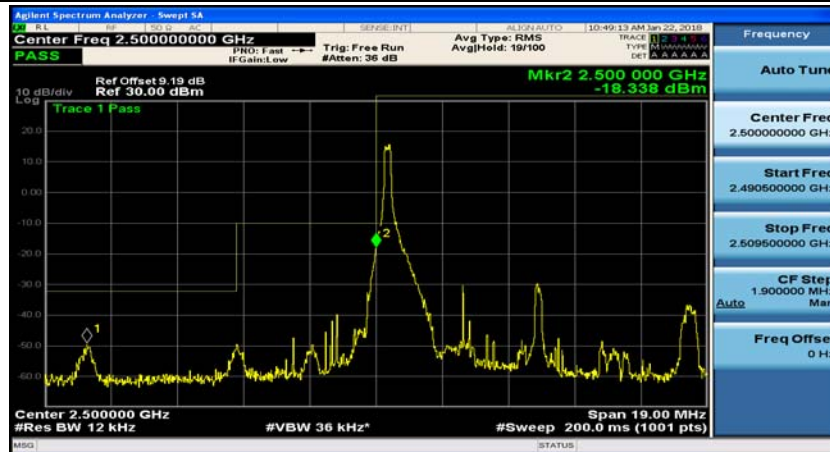

(Channel Bandwidth:20 MHz)_MCH_16QAM_100RB#0

(Channel Bandwidth:20 MHz)_HCH_16QAM_100RB#0

Appendix D: Band Edge

Test Graphs

Channel Bandwidth: 5 MHz

(Channel Bandwidth: 5 MHz)_LCH_QPSK_1RB#0

(Channel Bandwidth: 5 MHz)_LCH_QPSK_1RB#12