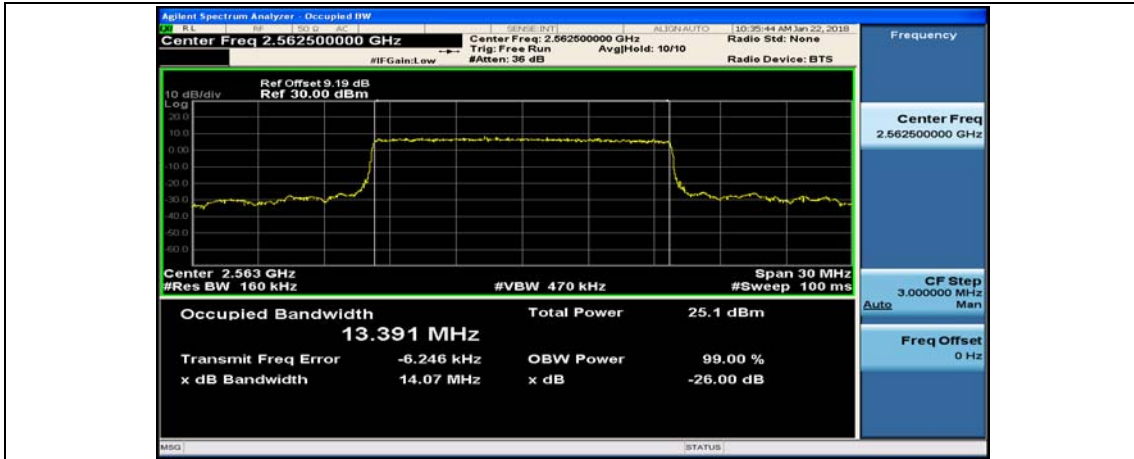

Channel Bandwidth: 15 MHz

(Channel Bandwidth:15 MHz)_LCH_QPSK_75RB#0

(Channel Bandwidth:15 MHz)_MCH_QPSK_75RB#0

(Channel Bandwidth:15 MHz)_HCH_QPSK_75RB#0

(Channel Bandwidth:15 MHz)_LCH_16QAM_75RB#0

(Channel Bandwidth:15 MHz)_MCH_16QAM_75RB#0