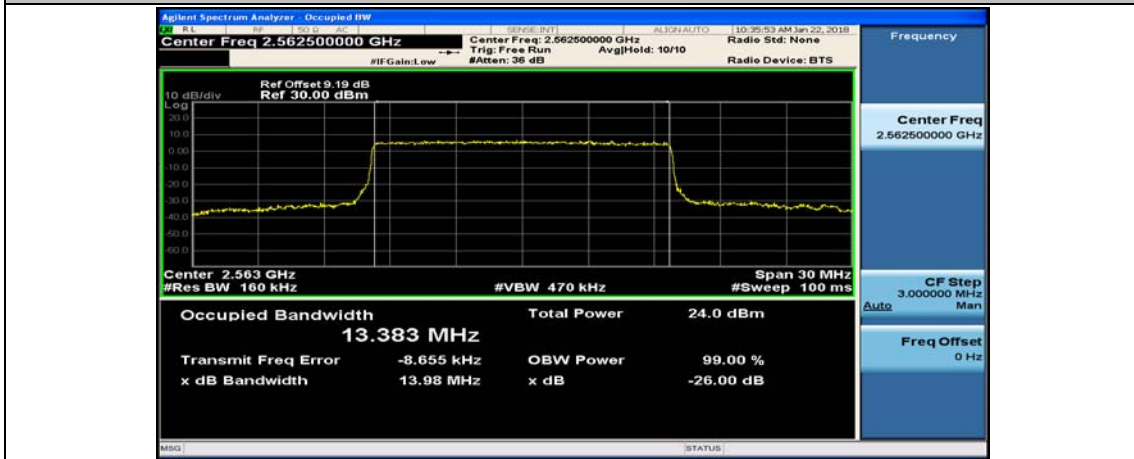

(Channel Bandwidth:15 MHz)_HCH_16QAM_75RB#0