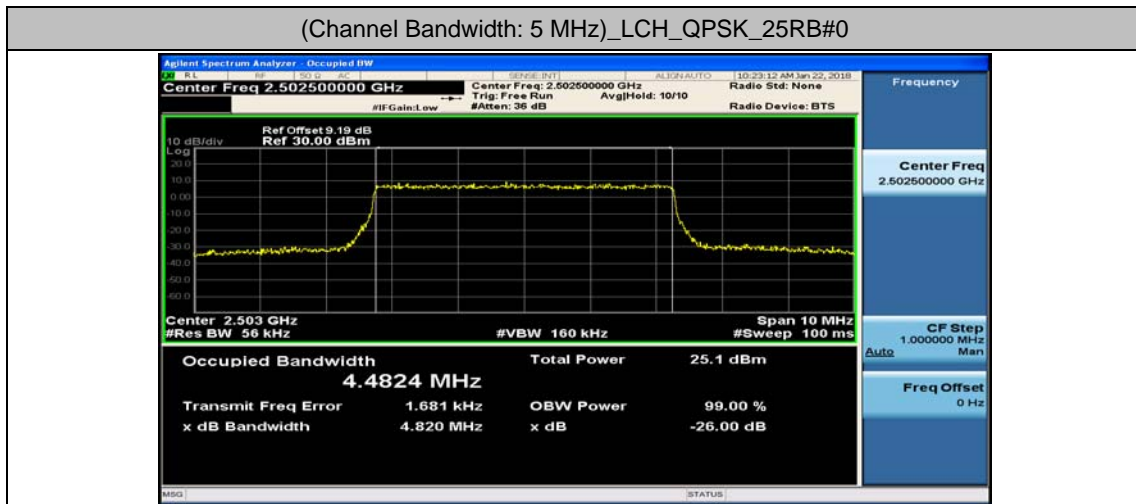

Channel Bandwidth: 20 MHz

Channel Bandwidth: 20 MHz						
Modulation	Channel	RB Configuration		Occupied Bandwidth (MHz)	26dB Bandwidth (MHz)	Verdict
		Size	Offset			
QPSK	LCH	100	0	17.870	18.63	PASS
	MCH	100	0	17.878	18.64	PASS
	HCH	100	0	17.823	18.59	PASS
16QAM	LCH	100	0	17.893	18.58	PASS
	MCH	100	0	17.848	18.64	PASS
	HCH	100	0	17.818	18.54	PASS

Test Graphs

Channel Bandwidth: 5 MHz