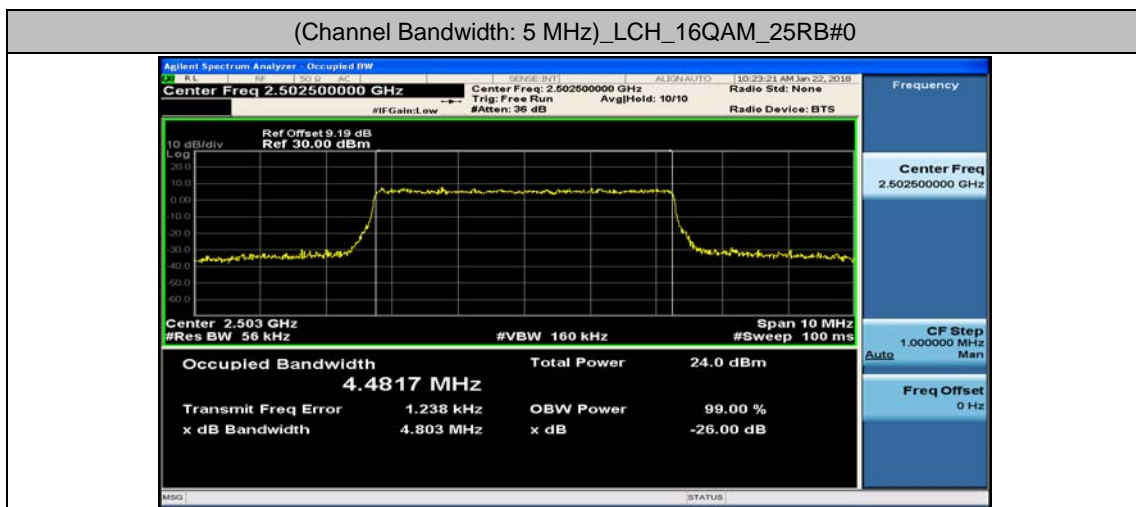

(Channel Bandwidth: 5 MHz)_LCH_16QAM_25RB#0