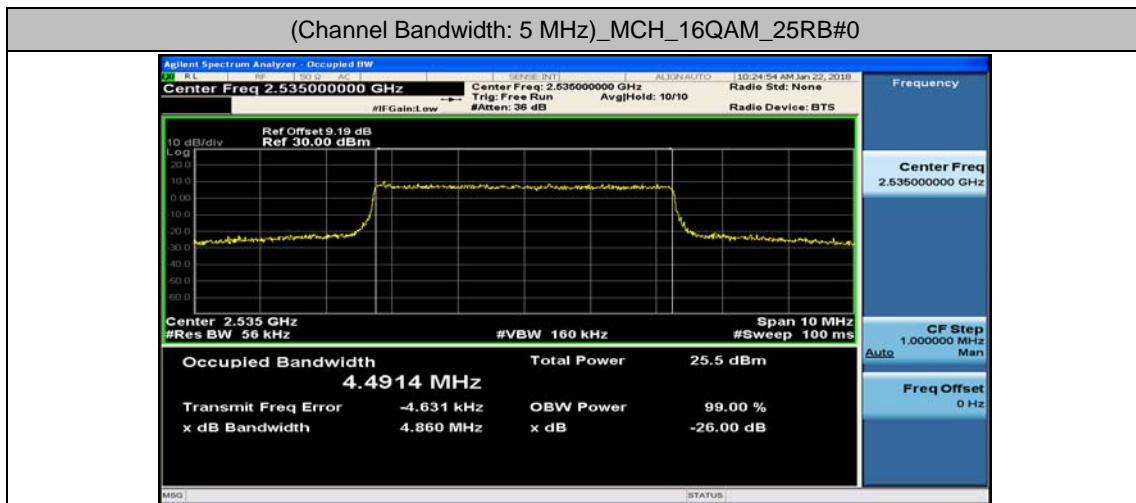

Test Graphs

Channel Bandwidth: 5 MHz

(Channel Bandwidth: 5 MHz)_LCH_16QAM_25RB#0

(Channel Bandwidth: 5 MHz)_MCH_16QAM_25RB#0

(Channel Bandwidth: 5 MHz)_HCH_16QAM_25RB#0

Channel Bandwidth: 10 MHz

Channel Bandwidth: 10 MHz_LCH_QPSK_50RB#0