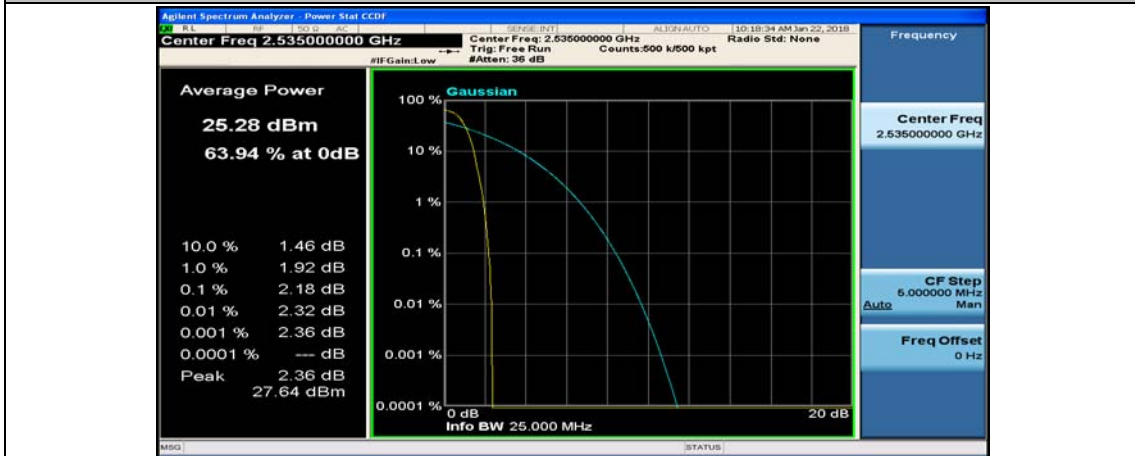

(Channel Bandwidth:20 MHz)_MCH_QPSK_1RB#0

(Channel Bandwidth:20 MHz)_MCH_QPSK_1RB#49

(Channel Bandwidth:20 MHz)_MCH_QPSK_1RB#99

(Channel Bandwidth:20 MHz)_MCH_QPSK_50RB#0

(Channel Bandwidth:20 MHz)_MCH_QPSK_50RB#25

(Channel Bandwidth:20 MHz)_MCH_QPSK_50RB#50

(Channel Bandwidth:20 MHz)_MCH_QPSK_100RB#0

(Channel Bandwidth:20 MHz)_HCH_QPSK_1RB#0

(Channel Bandwidth:20 MHz)_HCH_QPSK_1RB#49

(Channel Bandwidth:20 MHz)_HCH_QPSK_1RB#99