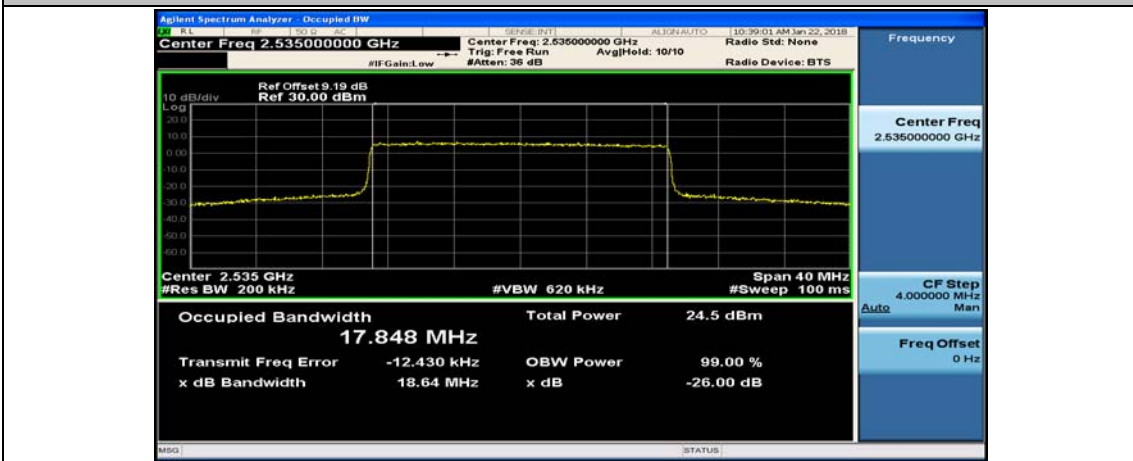

(Channel Bandwidth:20 MHz)_MCH_16QAM_100RB#0