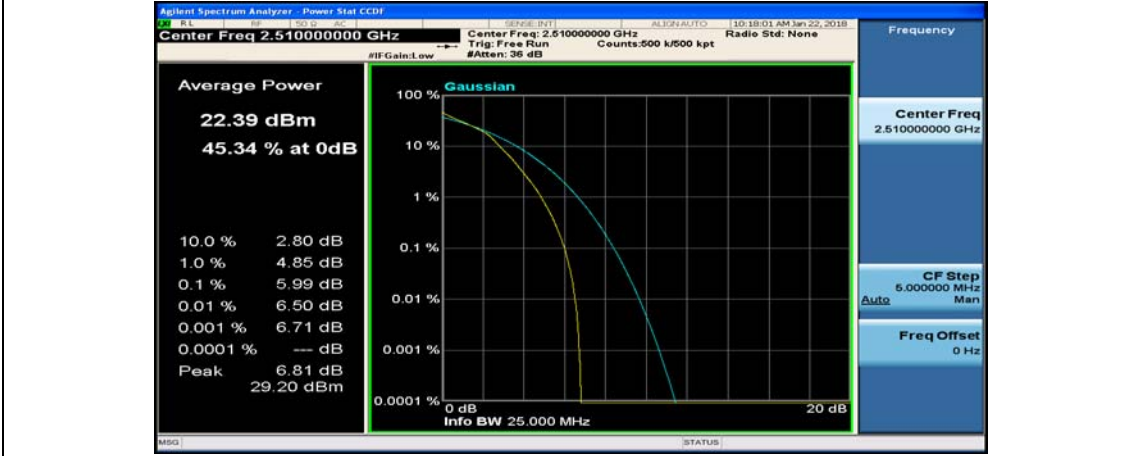

(Channel Bandwidth:20 MHz)_LCH_16QAM_1RB#49

(Channel Bandwidth:20 MHz)_LCH_16QAM_1RB#99

(Channel Bandwidth:20 MHz)_LCH_16QAM_50RB#0

(Channel Bandwidth:20 MHz)_LCH_16QAM_50RB#25

(Channel Bandwidth:20 MHz)_LCH_16QAM_50RB#50