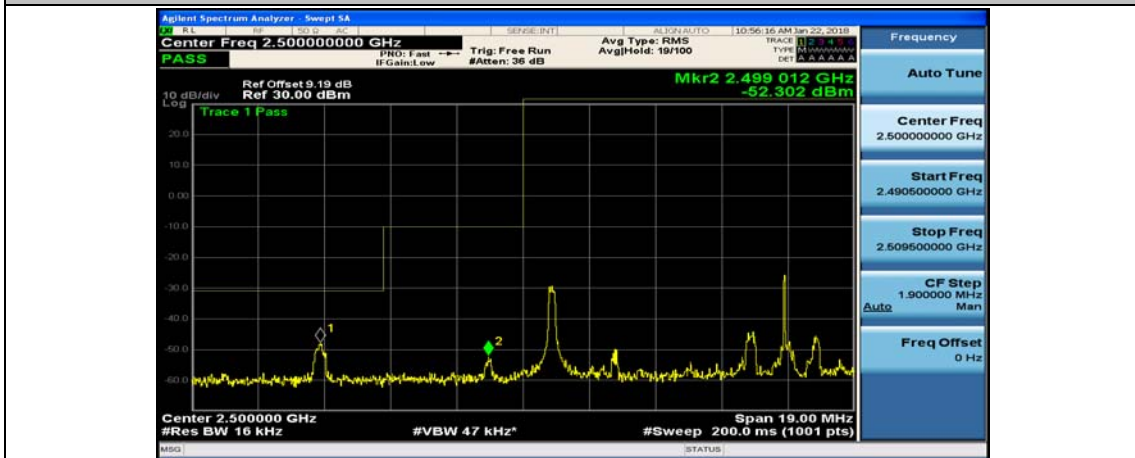

Channel Bandwidth: 10 MHz_HCH_16QAM_1RB#49

Channel Bandwidth: 10 MHz_HCH_16QAM_50RB#0

Channel Bandwidth: 15 MHz

(Channel Bandwidth:15 MHz)_LCH_QPSK_1RB#37

(Channel Bandwidth:15 MHz)_LCH_QPSK_1RB#74

(Channel Bandwidth:15 MHz)_LCH_QPSK_37RB#0