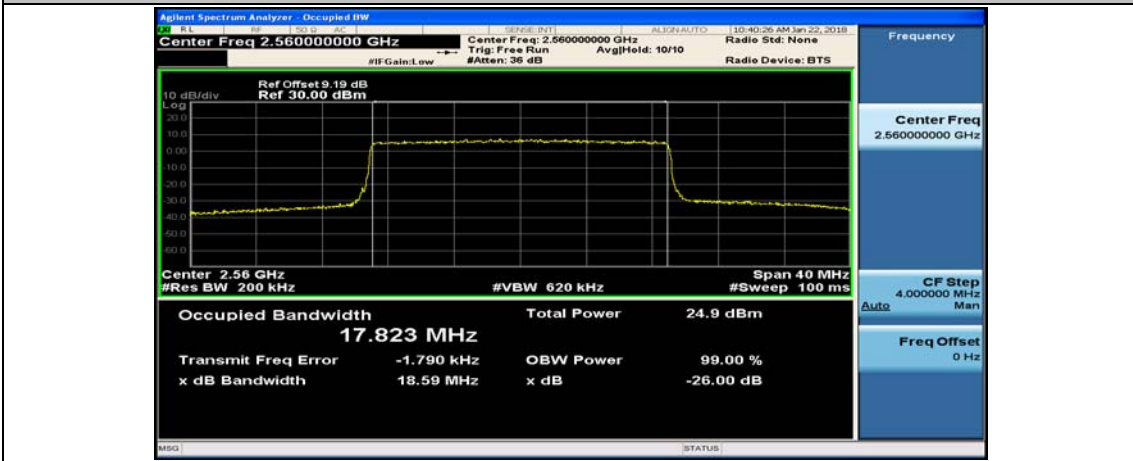

(Channel Bandwidth:15 MHz)_HCH_16QAM_75RB#0

Channel Bandwidth: 20 MHz

(Channel Bandwidth:20 MHz)_LCH_QPSK_100RB#0

(Channel Bandwidth:20 MHz)_MCH_QPSK_100RB#0

(Channel Bandwidth:20 MHz)_HCH_QPSK_100RB#0

(Channel Bandwidth:20 MHz)_LCH_16QAM_100RB#0