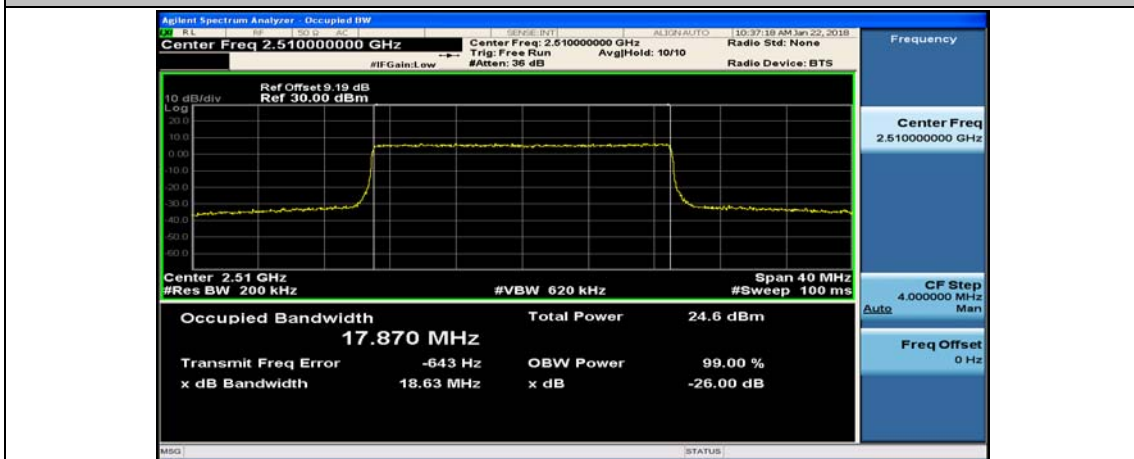

Channel Bandwidth: 20 MHz

(Channel Bandwidth:20 MHz)_LCH_QPSK_100RB#0