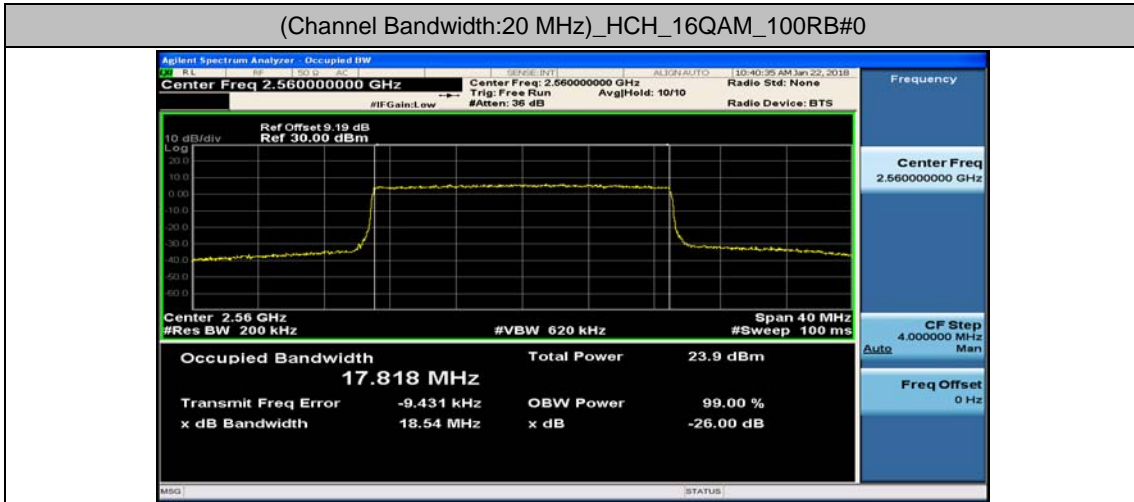

(Channel Bandwidth:20 MHz)_HCH_16QAM_100RB#0