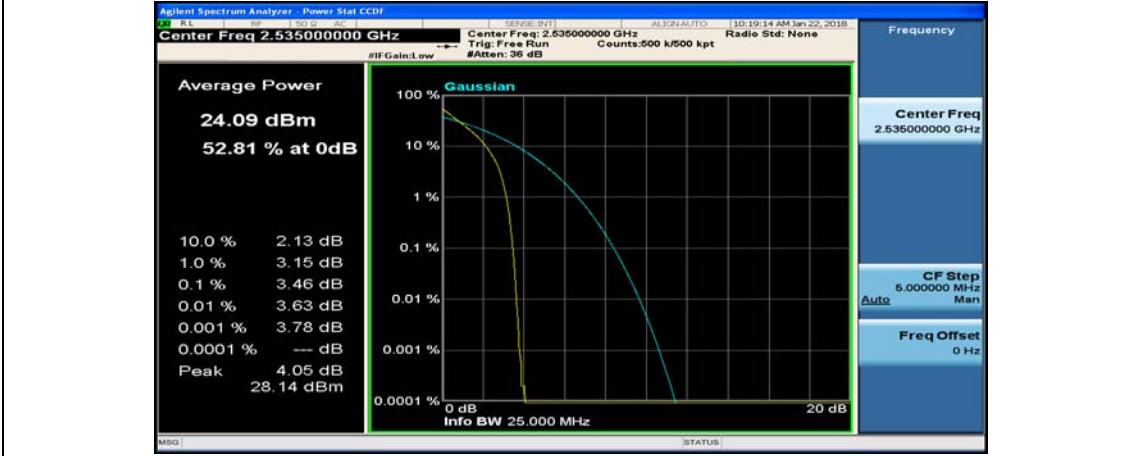

(Channel Bandwidth:20 MHz)_MCH_QPSK_1RB#0

(Channel Bandwidth:20 MHz)_MCH_QPSK_1RB#49

(Channel Bandwidth:20 MHz)_MCH_QPSK_1RB#99

(Channel Bandwidth:20 MHz)_MCH_QPSK_50RB#0

(Channel Bandwidth:20 MHz)_MCH_QPSK_50RB#25

(Channel Bandwidth:20 MHz)_MCH_QPSK_50RB#50

(Channel Bandwidth:20 MHz)_MCH_QPSK_100RB#0

(Channel Bandwidth:20 MHz)_HCH_QPSK_1RB#0

(Channel Bandwidth:20 MHz)_HCH_QPSK_1RB#49

(Channel Bandwidth:20 MHz)_HCH_QPSK_1RB#99