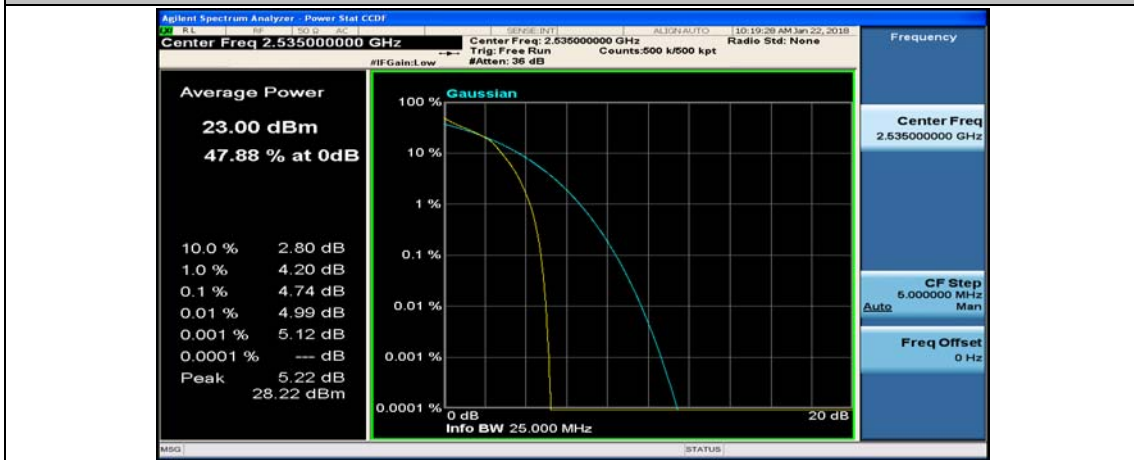

(Channel Bandwidth:20 MHz)_LCH_16QAM_100RB#0

(Channel Bandwidth:20 MHz)_MCH_16QAM_1RB#0

(Channel Bandwidth:20 MHz)_MCH_16QAM_1RB#49

(Channel Bandwidth:20 MHz)_MCH_16QAM_1RB#99

(Channel Bandwidth:20 MHz)_MCH_16QAM_50RB#0