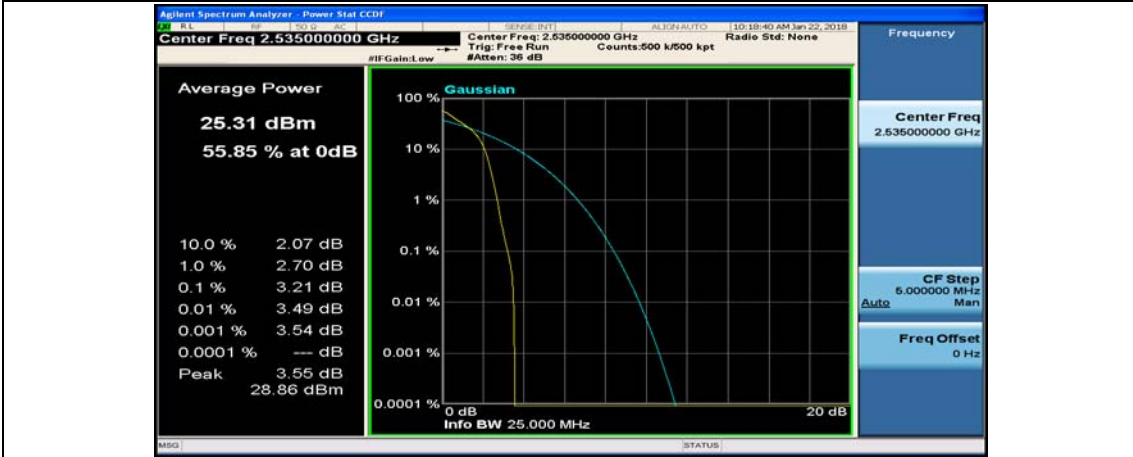

(Channel Bandwidth:20 MHz)_MCH_QPSK_1RB#0

(Channel Bandwidth:20 MHz)_MCH_QPSK_1RB#49

(Channel Bandwidth:20 MHz)_MCH_QPSK_1RB#99

(Channel Bandwidth:20 MHz)_MCH_QPSK_50RB#0

(Channel Bandwidth:20 MHz)_MCH_QPSK_50RB#25

(Channel Bandwidth:20 MHz)_MCH_QPSK_50RB#50

(Channel Bandwidth:20 MHz)_MCH_QPSK_100RB#0

(Channel Bandwidth:20 MHz)_HCH_QPSK_1RB#0

(Channel Bandwidth:20 MHz)_HCH_QPSK_1RB#49

(Channel Bandwidth:20 MHz)_HCH_QPSK_1RB#99