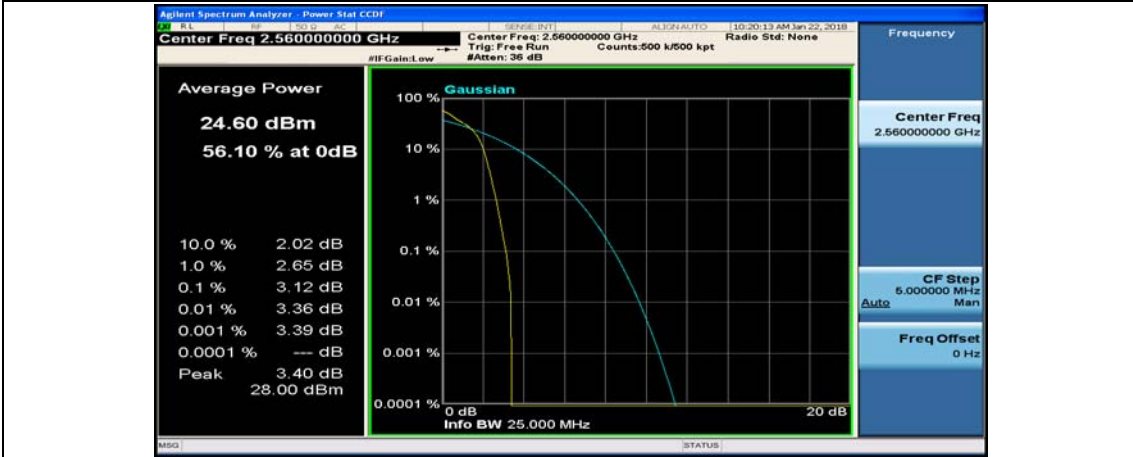

(Channel Bandwidth:20 MHz)_MCH_QPSK_50RB#50

(Channel Bandwidth:20 MHz)_MCH_QPSK_100RB#0

(Channel Bandwidth:20 MHz)_HCH_QPSK_1RB#0

(Channel Bandwidth:20 MHz)_HCH_QPSK_1RB#49

(Channel Bandwidth:20 MHz)_HCH_QPSK_1RB#99

(Channel Bandwidth:20 MHz)_HCH_QPSK_50RB#0

(Channel Bandwidth:20 MHz)_HCH_QPSK_50RB#25

(Channel Bandwidth:20 MHz)_HCH_QPSK_50RB#50

(Channel Bandwidth:20 MHz)_HCH_QPSK_100RB#0

(Channel Bandwidth:20 MHz)_LCH_16QAM_1RB#0