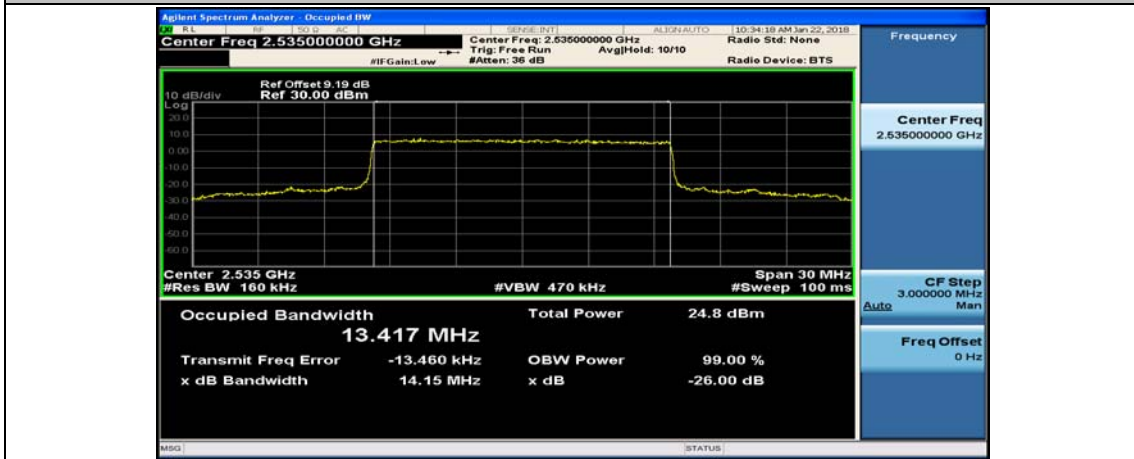

Channel Bandwidth: 15 MHz

(Channel Bandwidth:15 MHz)_LCH_QPSK_75RB#0

(Channel Bandwidth:15 MHz)_MCH_QPSK_75RB#0

(Channel Bandwidth:15 MHz)_HCH_QPSK_75RB#0

(Channel Bandwidth:15 MHz)_LCH_16QAM_75RB#0

(Channel Bandwidth:15 MHz)_MCH_16QAM_75RB#0