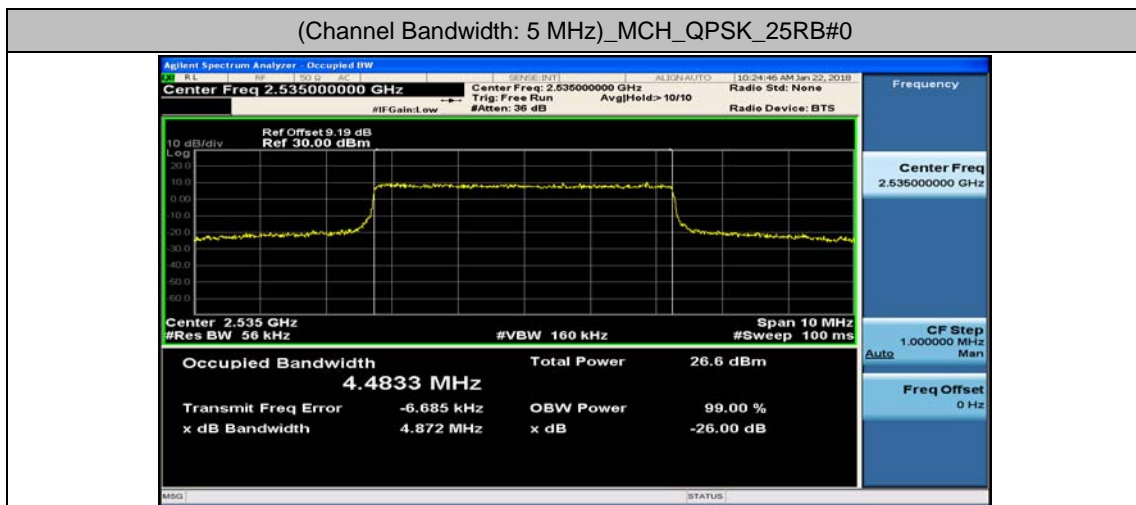

Channel Bandwidth: 20 MHz

Channel Bandwidth: 20 MHz						
Modulation	Channel	RB Configuration		Occupied Bandwidth (MHz)	26dB Bandwidth (MHz)	Verdict
		Size	Offset			
QPSK	LCH	100	0	17.870	18.63	PASS
	MCH	100	0	17.878	18.64	PASS
	HCH	100	0	17.823	18.59	PASS
16QAM	LCH	100	0	17.893	18.58	PASS
	MCH	100	0	17.848	18.64	PASS
	HCH	100	0	17.818	18.54	PASS

Test Graphs

Channel Bandwidth: 5 MHz