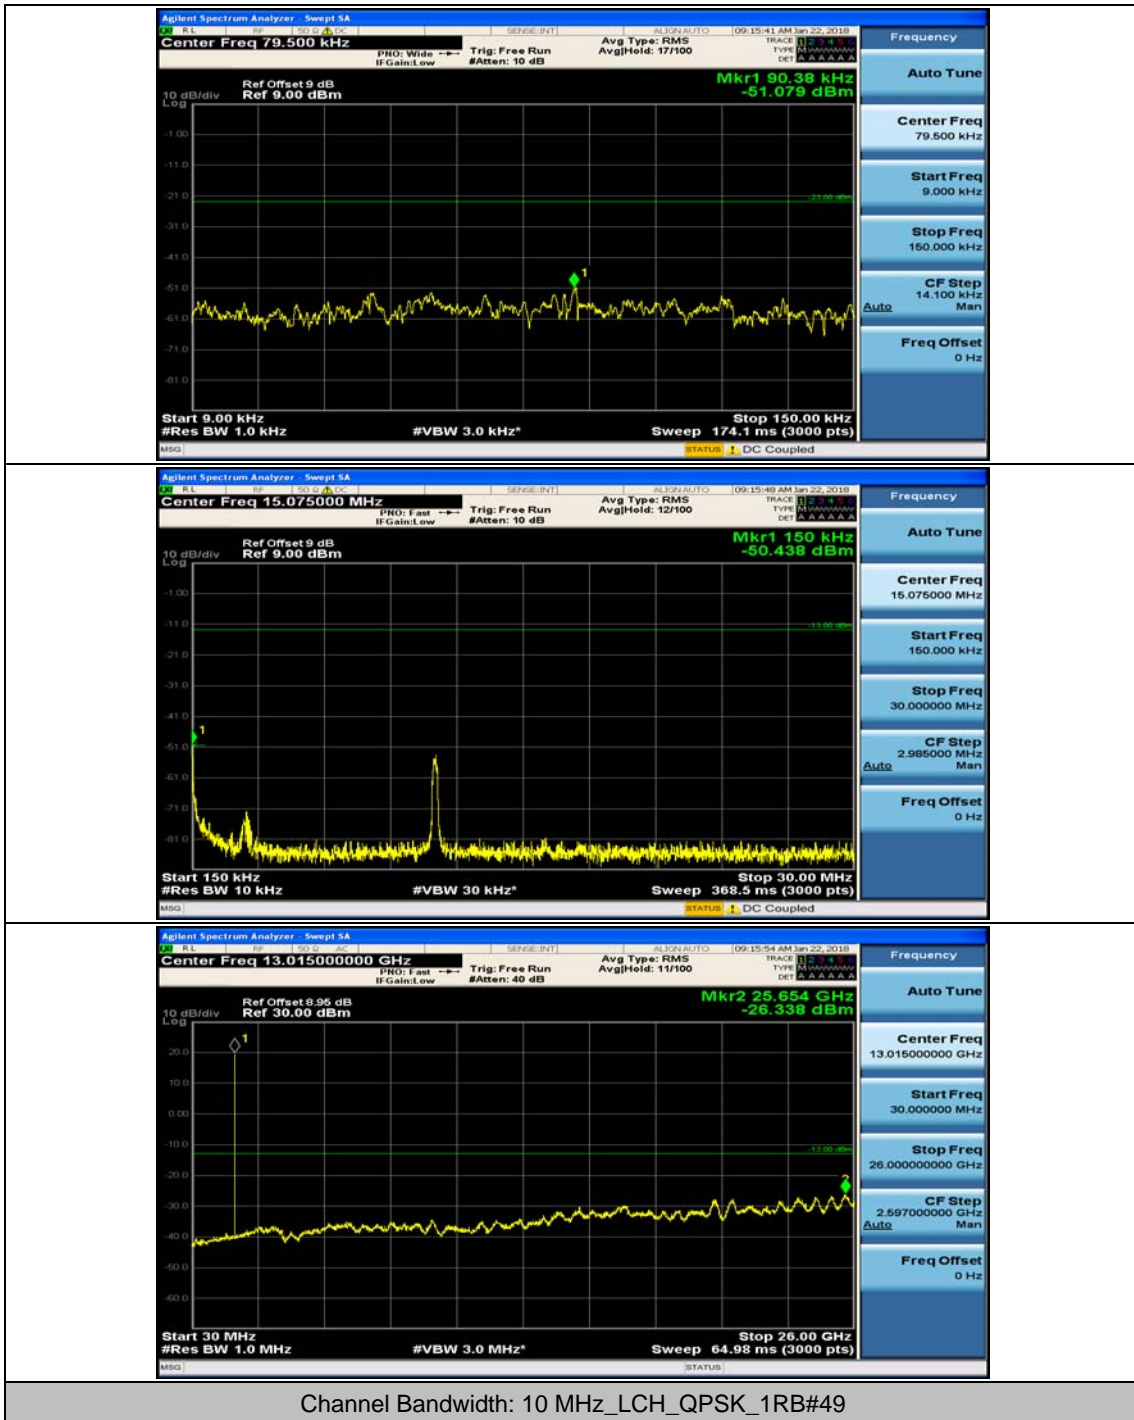

(Channel Bandwidth: 5 MHz)_HCH_16QAM_1RB#0

(Channel Bandwidth: 5 MHz)_HCH_16QAM_1RB#12

Channel Bandwidth: 10 MHz

Channel Bandwidth: 10 MHz_MCH_QPSK_1RB#0

Channel Bandwidth: 10 MHz_MCH_QPSK_1RB#24

Channel Bandwidth: 10 MHz_HCH_QPSK_1RB#0