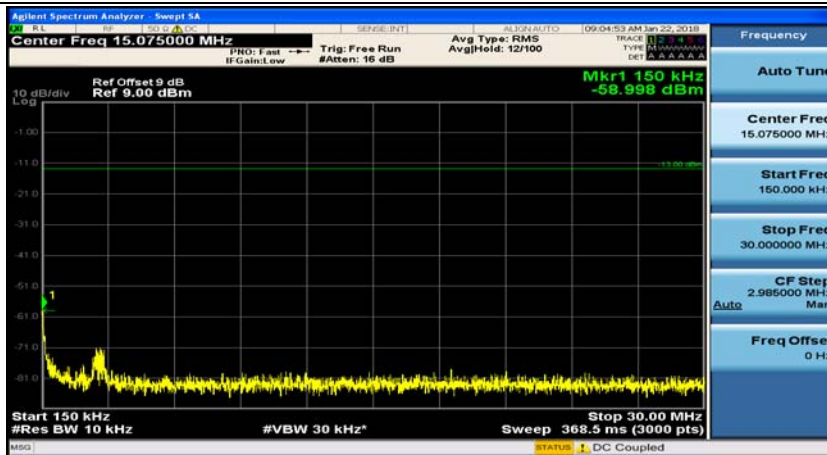

(Channel Bandwidth: 3 MHz)_HCH_QPSK_1RB#0

(Channel Bandwidth: 3 MHz)_HCH_QPSK_1RB#7

(Channel Bandwidth: 3 MHz)_MCH_16QAM_1RB#0

(Channel Bandwidth: 3 MHz)_MCH_16QAM_1RB#7

(Channel Bandwidth: 3 MHz)_HCH_16QAM_1RB#0