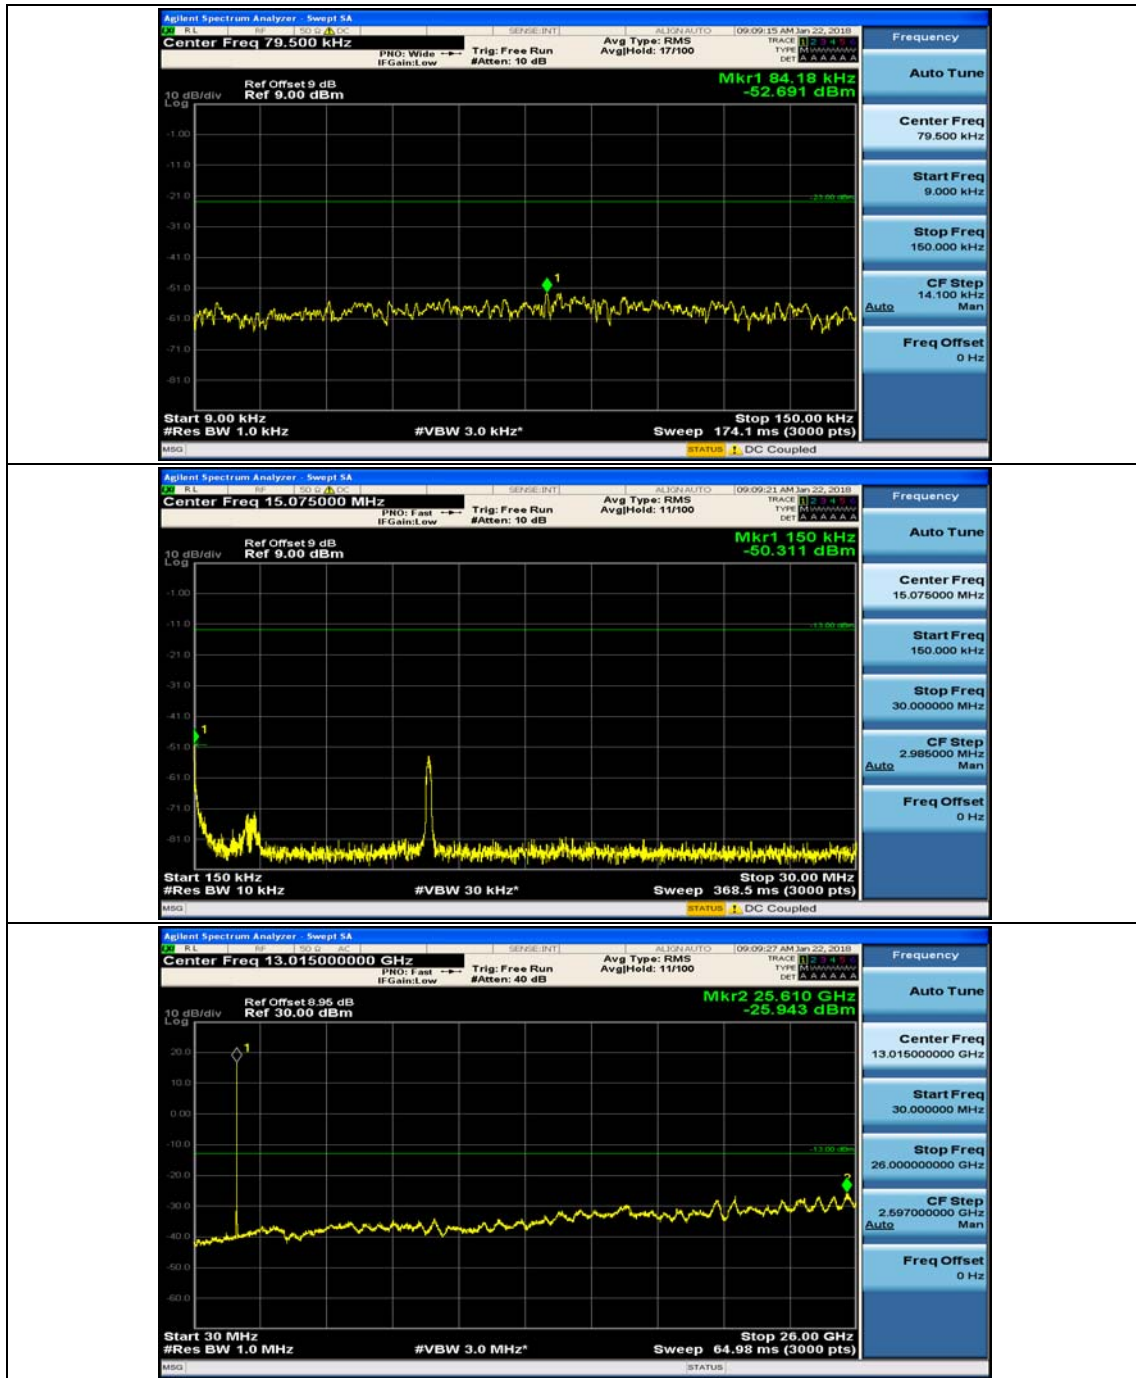

(Channel Bandwidth: 3 MHz)_HCH_QPSK_1RB#0

(Channel Bandwidth: 3 MHz)_HCH_QPSK_1RB#7

(Channel Bandwidth: 3 MHz)_MCH_16QAM_1RB#0

(Channel Bandwidth: 3 MHz)_MCH_16QAM_1RB#7

(Channel Bandwidth: 3 MHz)_HCH_16QAM_1RB#0

(Channel Bandwidth: 3 MHz)_HCH_16QAM_1RB#7

Channel Bandwidth: 5 MHz

(Channel Bandwidth: 5 MHz)_MCH_QPSK_1RB#0

(Channel Bandwidth: 5 MHz)_MCH_QPSK_1RB#12

(Channel Bandwidth: 5 MHz)_HCH_QPSK_1RB#0

(Channel Bandwidth: 5 MHz)_HCH_QPSK_1RB#12