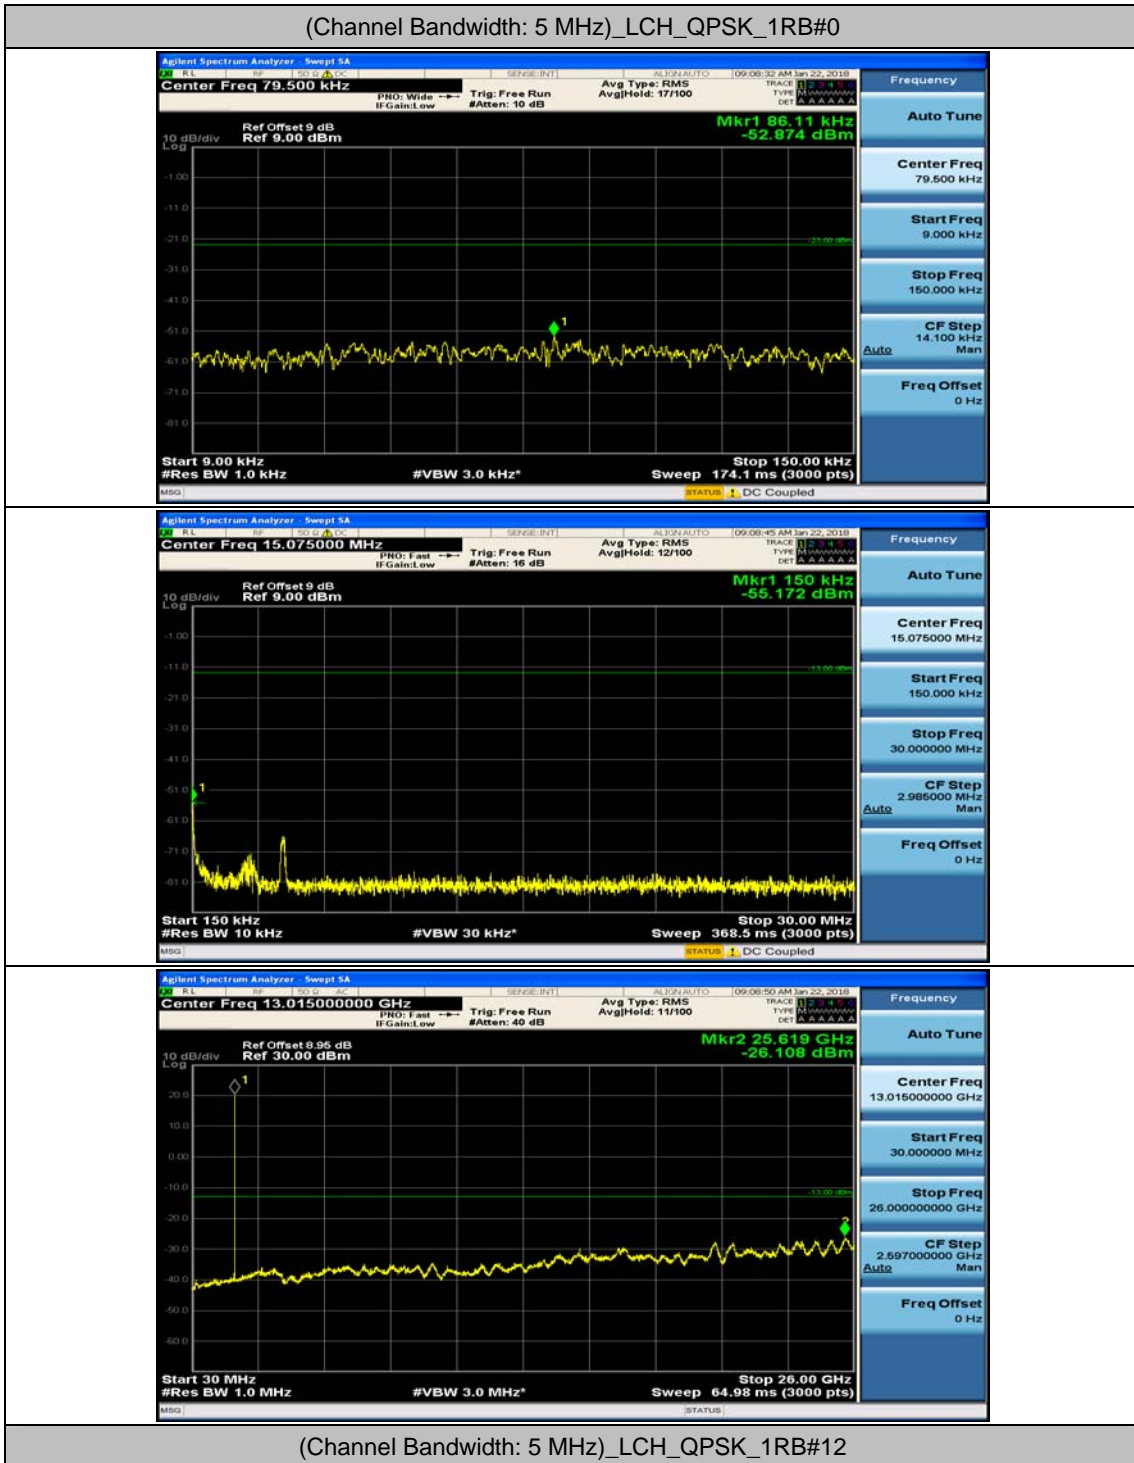

(Channel Bandwidth: 3 MHz)_HCH_QPSK_1RB#0

(Channel Bandwidth: 3 MHz)_HCH_QPSK_1RB#7

(Channel Bandwidth: 3 MHz)_MCH_16QAM_1RB#0

(Channel Bandwidth: 3 MHz)_MCH_16QAM_1RB#7

(Channel Bandwidth: 3 MHz)_HCH_16QAM_1RB#0

(Channel Bandwidth: 3 MHz)_HCH_16QAM_1RB#7

Channel Bandwidth: 5 MHz

(Channel Bandwidth: 5 MHz)_MCH_QPSK_1RB#0

(Channel Bandwidth: 5 MHz)_MCH_QPSK_1RB#12

(Channel Bandwidth: 5 MHz)_HCH_QPSK_1RB#0

(Channel Bandwidth: 5 MHz)_HCH_QPSK_1RB#12