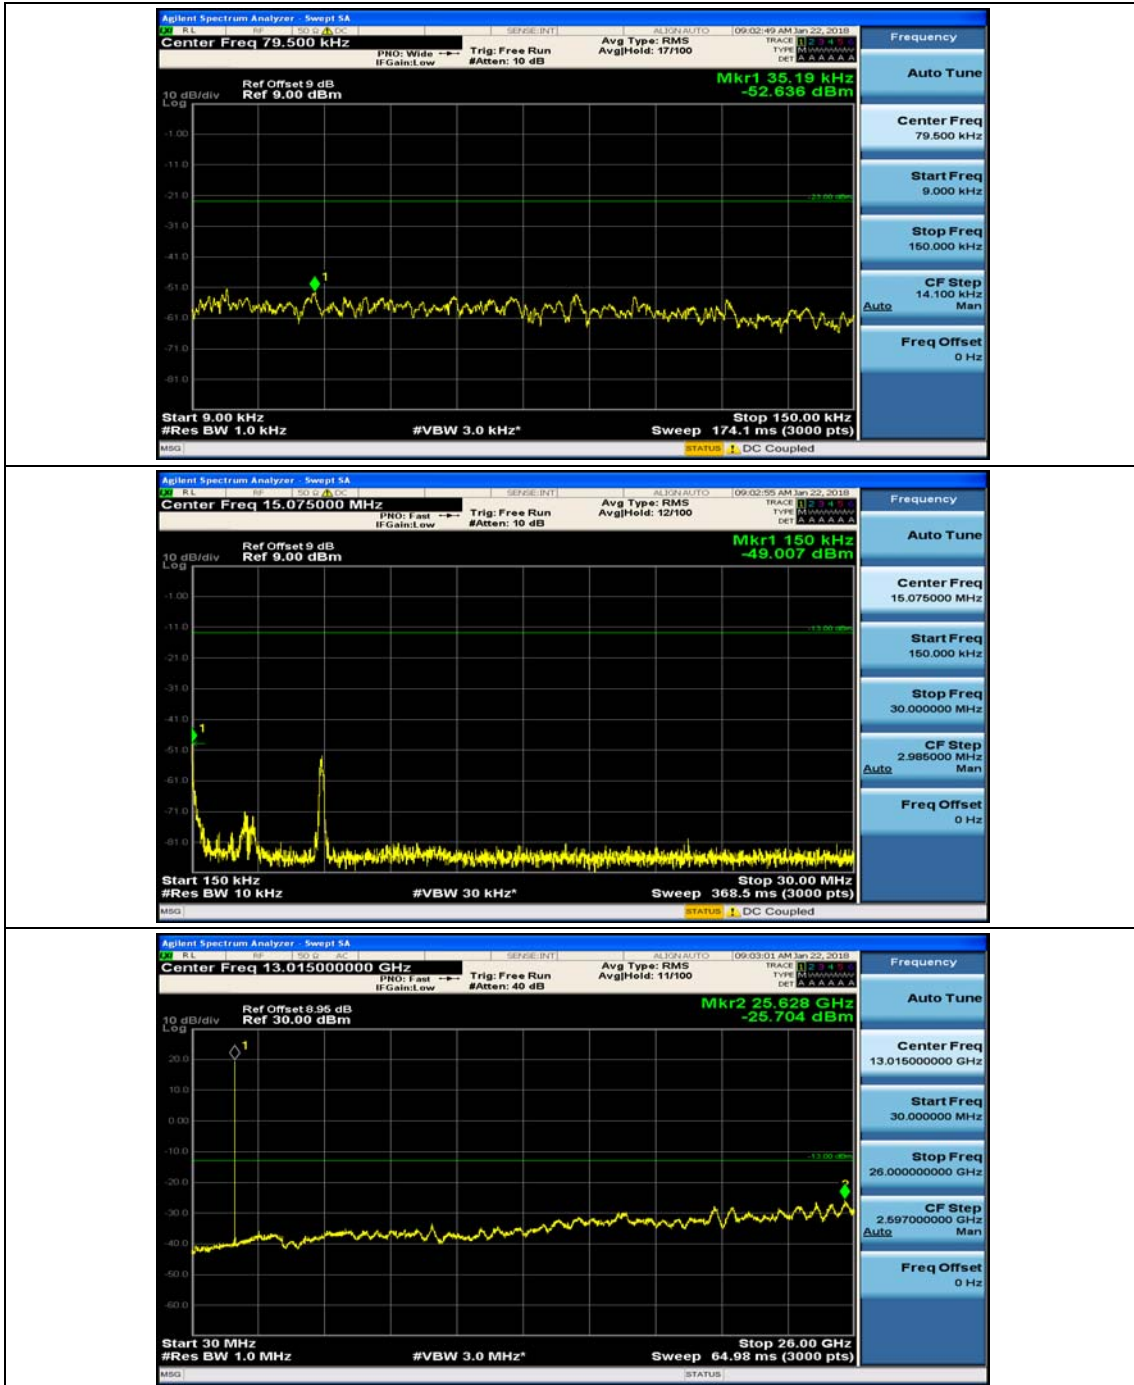

(Channel Bandwidth: 3 MHz)_HCH_QPSK_1RB#0

(Channel Bandwidth: 3 MHz)_HCH_QPSK_1RB#7

(Channel Bandwidth: 3 MHz)_MCH_16QAM_1RB#0

(Channel Bandwidth: 3 MHz)_MCH_16QAM_1RB#7

(Channel Bandwidth: 3 MHz)_HCH_16QAM_1RB#0

(Channel Bandwidth: 3 MHz)_HCH_16QAM_1RB#7

Channel Bandwidth: 5 MHz

(Channel Bandwidth: 5 MHz)_MCH_QPSK_1RB#0

(Channel Bandwidth: 5 MHz)_MCH_QPSK_1RB#12

(Channel Bandwidth: 5 MHz)_HCH_QPSK_1RB#0

(Channel Bandwidth: 5 MHz)_HCH_QPSK_1RB#12