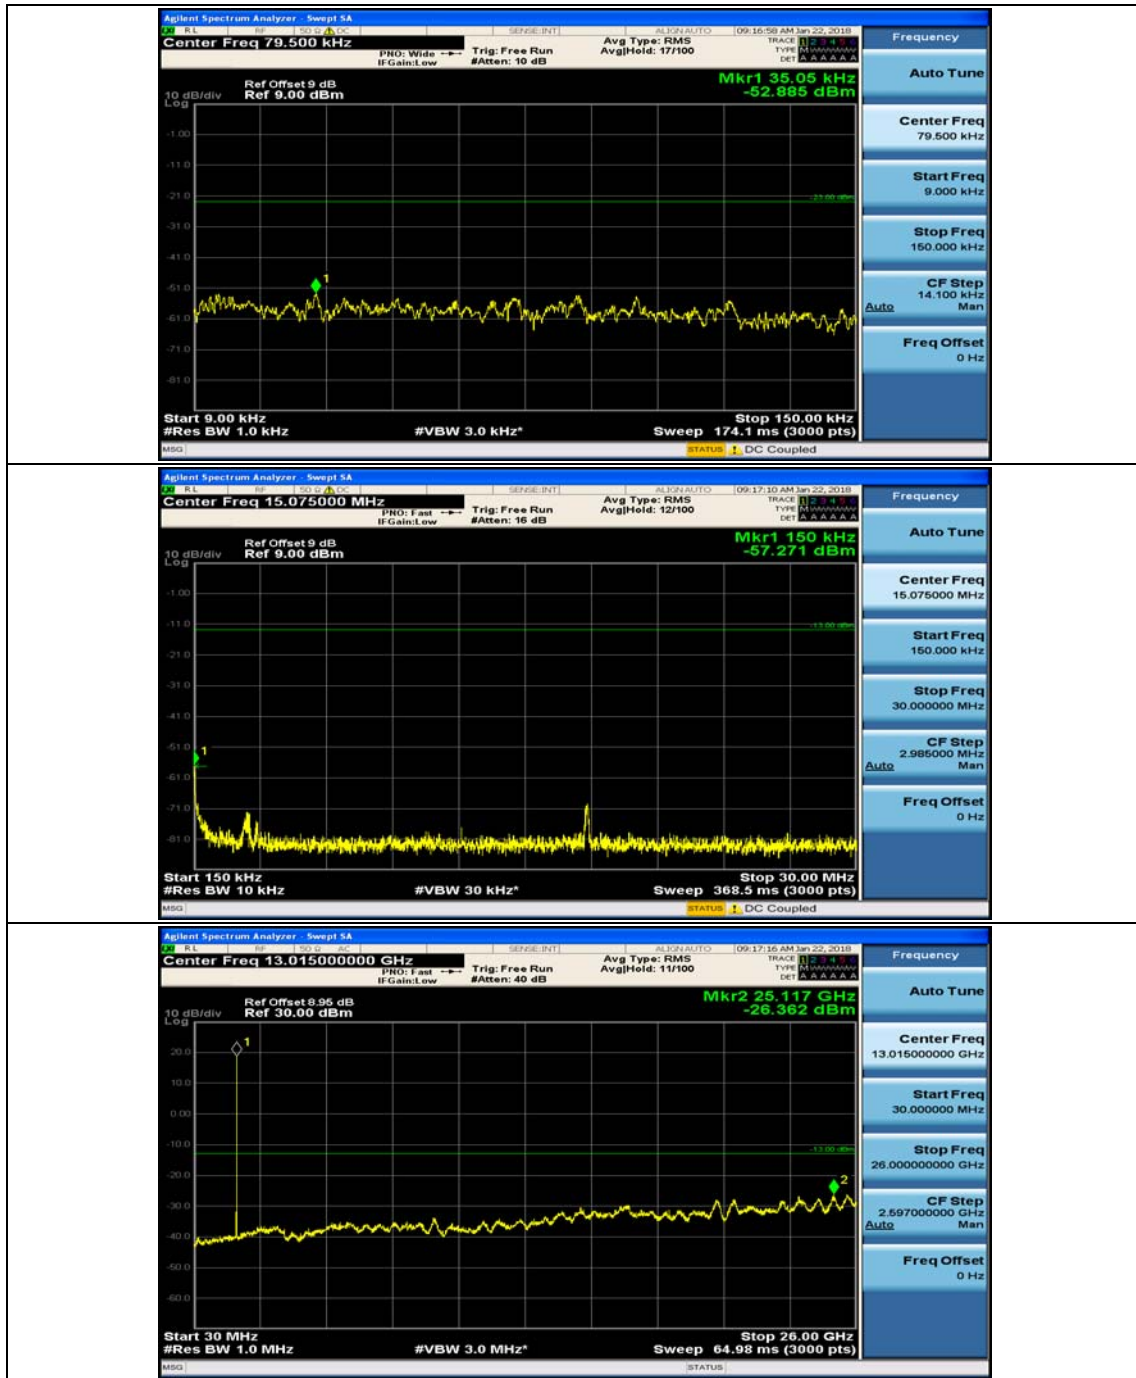

Channel Bandwidth: 10 MHz_HCH_QPSK_1RB#24

Channel Bandwidth: 10 MHz_LCH_16QAM_1RB#0

Channel Bandwidth: 10 MHz_LCH_16QAM_1RB#24

Channel Bandwidth: 10 MHz_MCH_16QAM_1RB#0

Channel Bandwidth: 10 MHz_MCH_16QAM_1RB#24