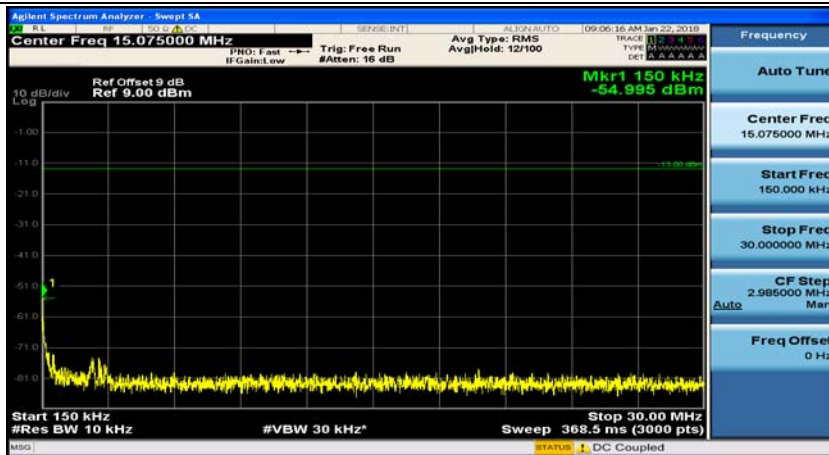

(Channel Bandwidth: 3 MHz)_HCH_QPSK_1RB#0

(Channel Bandwidth: 3 MHz)_HCH_QPSK_1RB#7

(Channel Bandwidth: 3 MHz)_MCH_16QAM_1RB#0

(Channel Bandwidth: 3 MHz)_MCH_16QAM_1RB#7

(Channel Bandwidth: 3 MHz)_HCH_16QAM_1RB#0