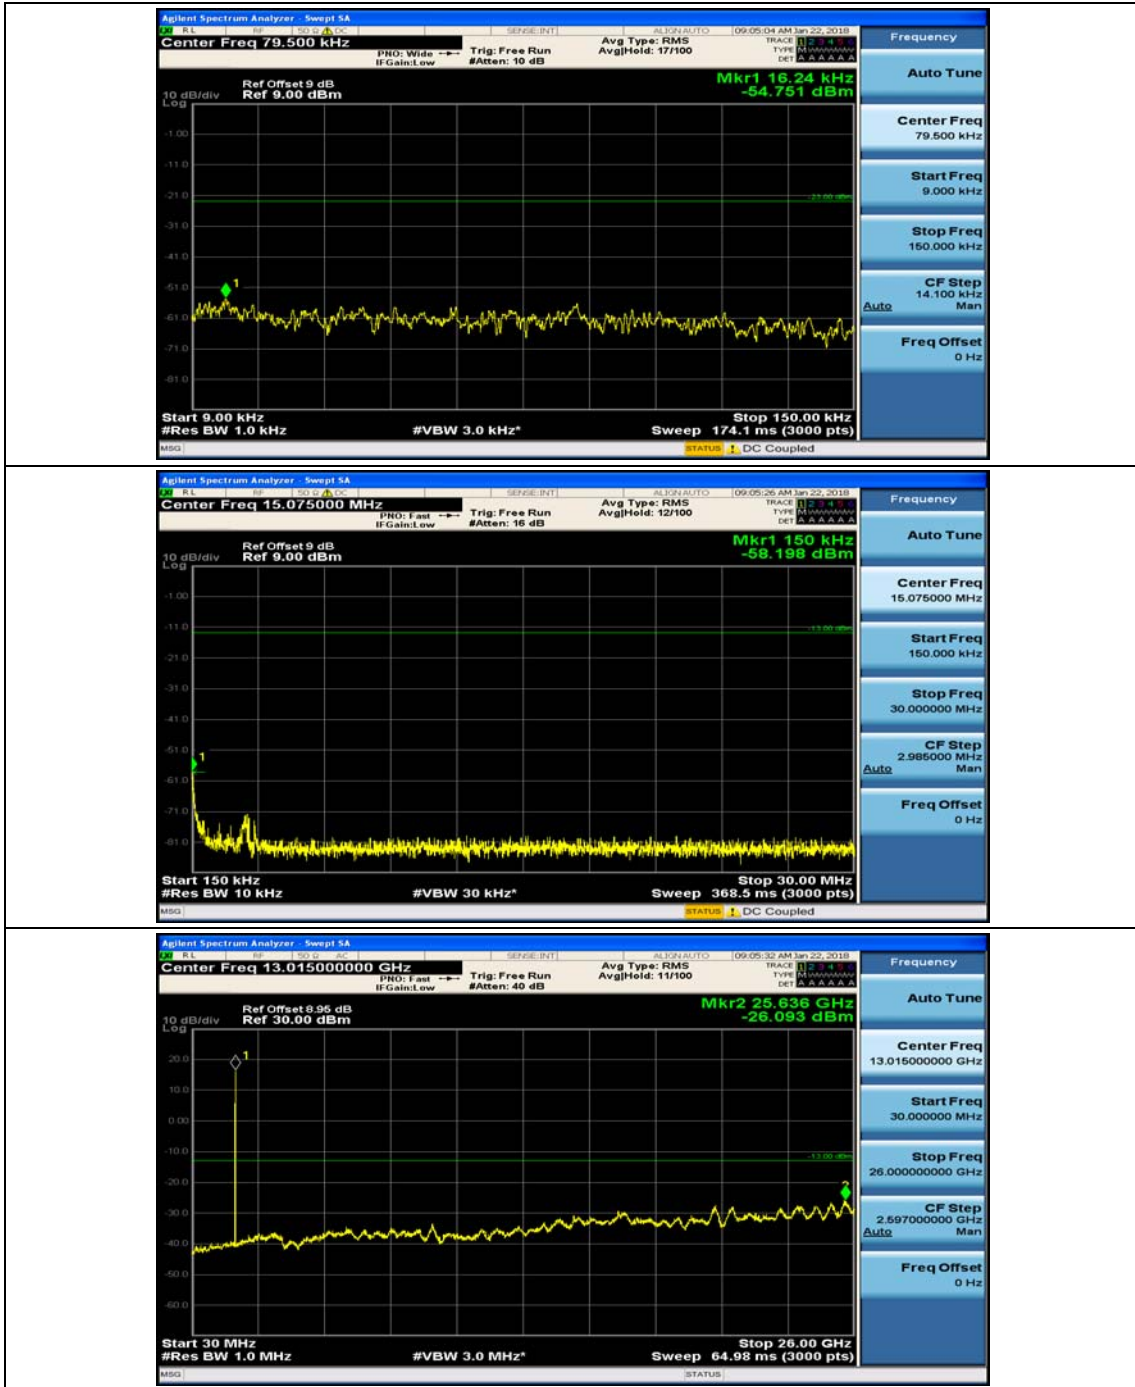

(Channel Bandwidth: 3 MHz)_HCH_QPSK_1RB#0

(Channel Bandwidth: 3 MHz)_HCH_QPSK_1RB#7

(Channel Bandwidth: 3 MHz)_MCH_16QAM_1RB#0

(Channel Bandwidth: 3 MHz)_MCH_16QAM_1RB#7

(Channel Bandwidth: 3 MHz)_HCH_16QAM_1RB#0

(Channel Bandwidth: 3 MHz)_HCH_16QAM_1RB#7

Channel Bandwidth: 5 MHz

(Channel Bandwidth: 5 MHz)_MCH_QPSK_1RB#0

(Channel Bandwidth: 5 MHz)_MCH_QPSK_1RB#12

(Channel Bandwidth: 5 MHz)_HCH_QPSK_1RB#0

(Channel Bandwidth: 5 MHz)_HCH_QPSK_1RB#12