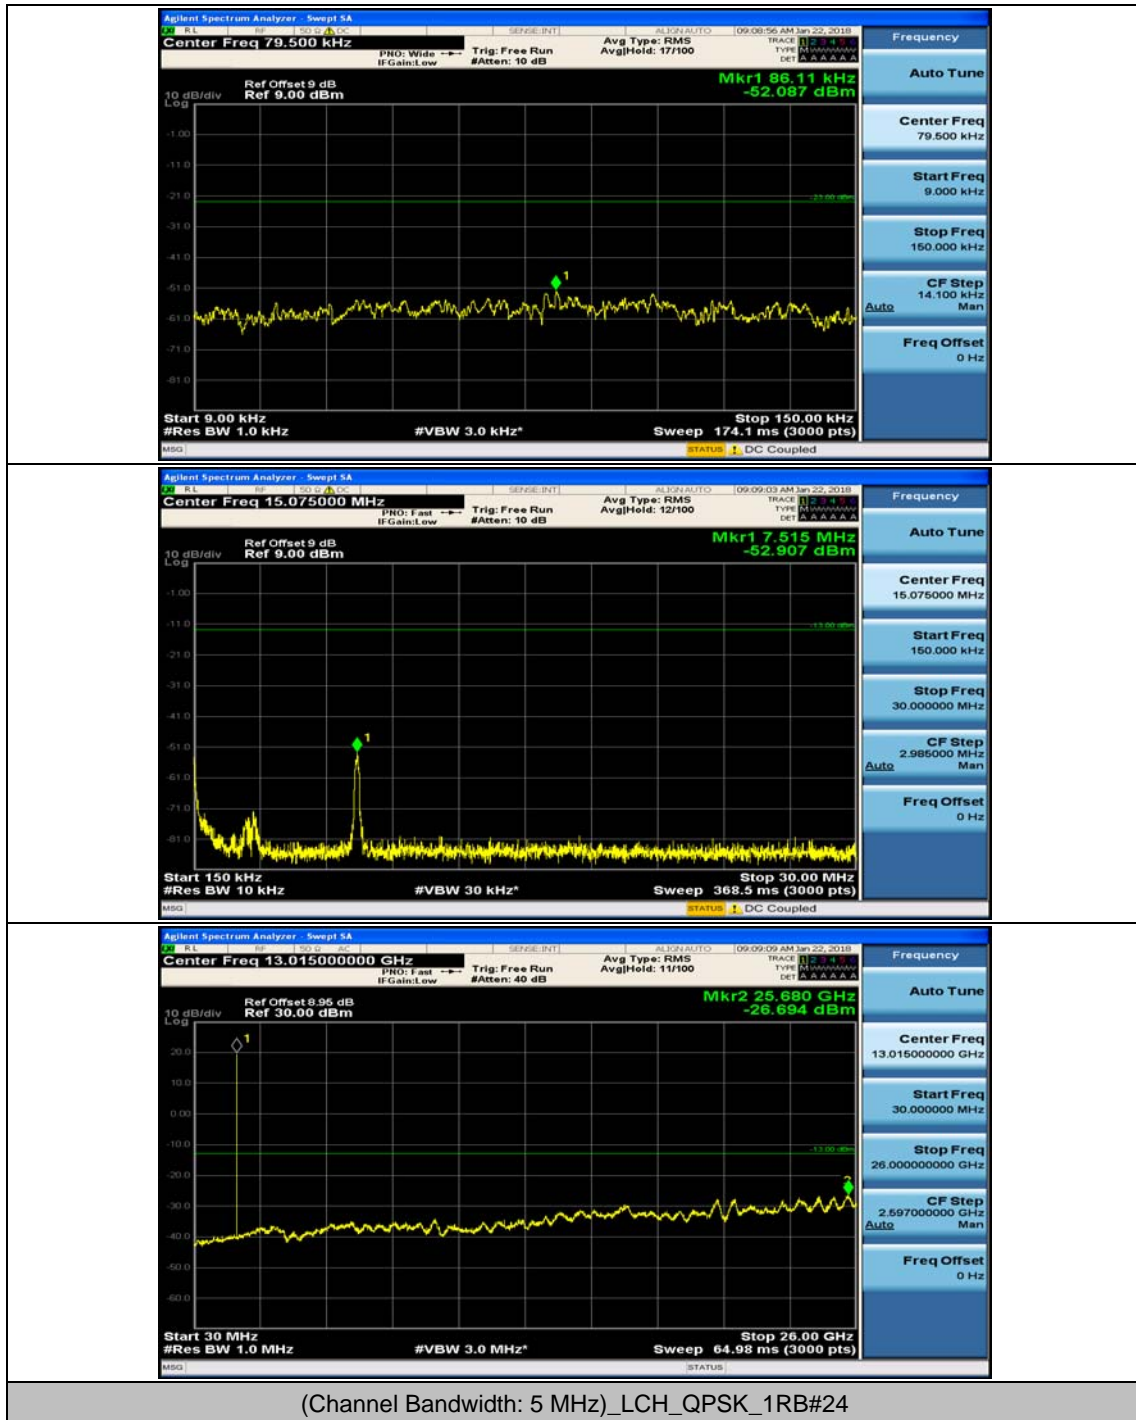

(Channel Bandwidth: 3 MHz)_HCH_QPSK_1RB#0

(Channel Bandwidth: 3 MHz)_HCH_QPSK_1RB#7

(Channel Bandwidth: 3 MHz)_MCH_16QAM_1RB#0

(Channel Bandwidth: 3 MHz)_MCH_16QAM_1RB#7

(Channel Bandwidth: 3 MHz)_HCH_16QAM_1RB#0

(Channel Bandwidth: 3 MHz)_HCH_16QAM_1RB#7

Channel Bandwidth: 5 MHz

(Channel Bandwidth: 5 MHz)_MCH_QPSK_1RB#0

(Channel Bandwidth: 5 MHz)_MCH_QPSK_1RB#12

(Channel Bandwidth: 5 MHz)_HCH_QPSK_1RB#0

(Channel Bandwidth: 5 MHz)_HCH_QPSK_1RB#12