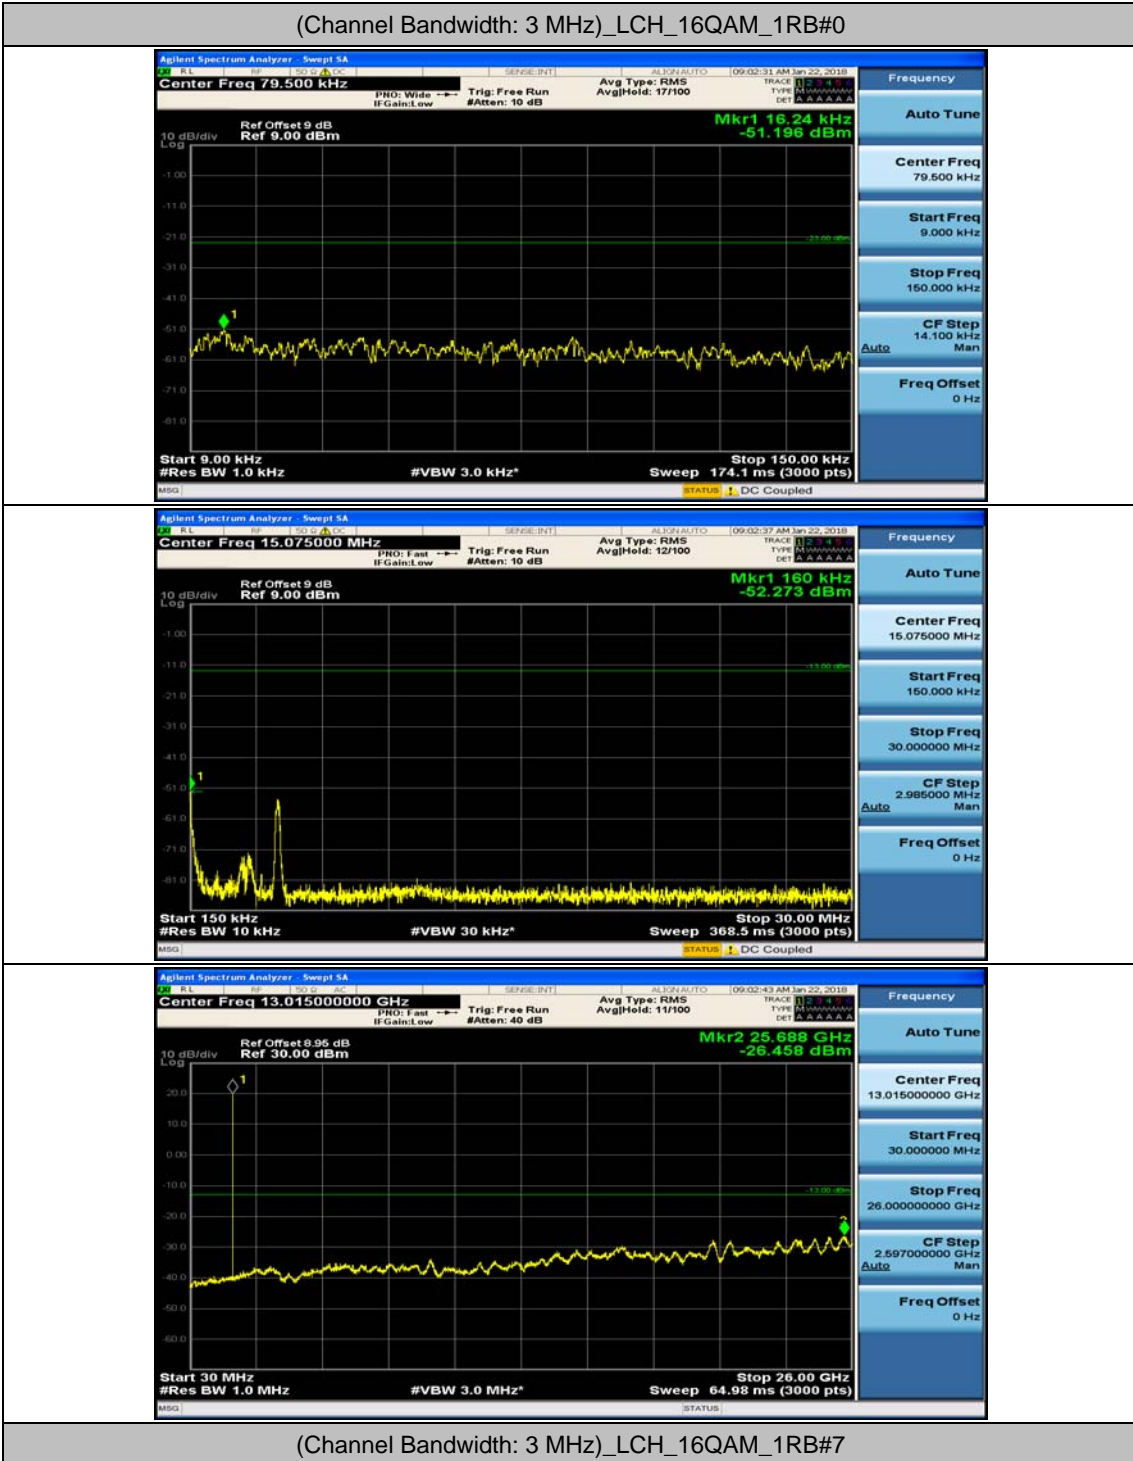

(Channel Bandwidth: 3 MHz)_HCH_QPSK_1RB#0

(Channel Bandwidth: 3 MHz)_HCH_QPSK_1RB#7

(Channel Bandwidth: 3 MHz)_MCH_16QAM_1RB#0

(Channel Bandwidth: 3 MHz)_MCH_16QAM_1RB#7

(Channel Bandwidth: 3 MHz)_HCH_16QAM_1RB#0

(Channel Bandwidth: 3 MHz)_HCH_16QAM_1RB#7

Channel Bandwidth: 5 MHz

(Channel Bandwidth: 5 MHz)_MCH_QPSK_1RB#0

(Channel Bandwidth: 5 MHz)_MCH_QPSK_1RB#12

(Channel Bandwidth: 5 MHz)_HCH_QPSK_1RB#0

(Channel Bandwidth: 5 MHz)_HCH_QPSK_1RB#12