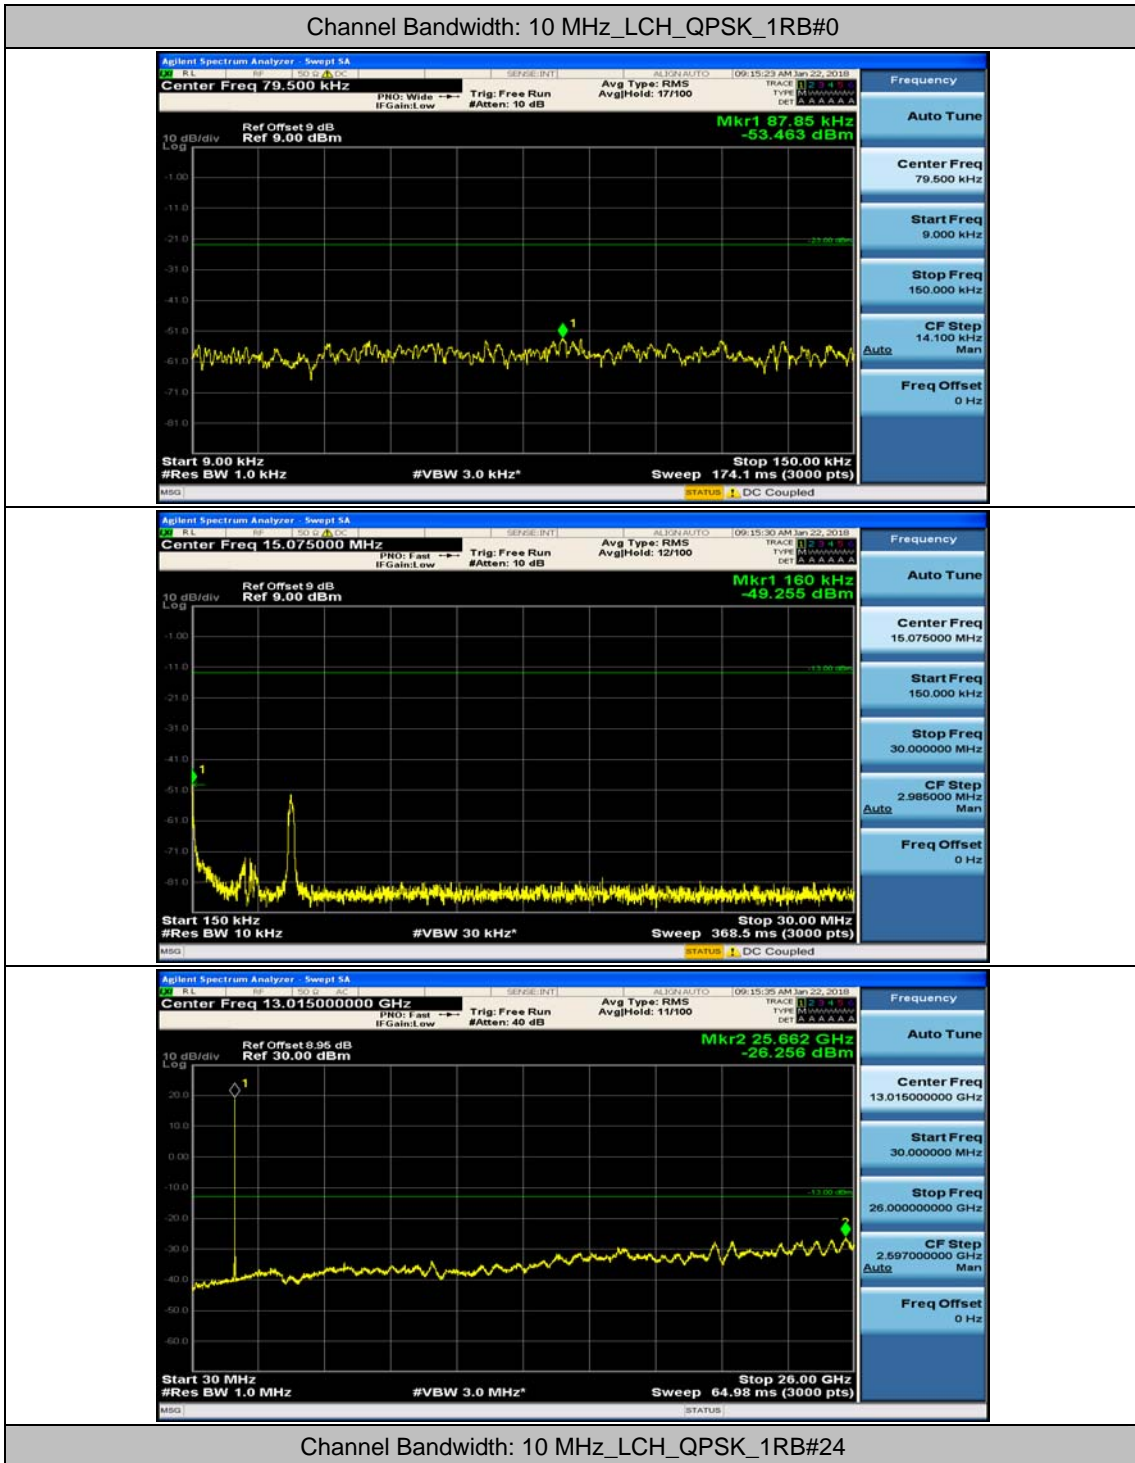

(Channel Bandwidth: 5 MHz)_HCH_16QAM_1RB#0

(Channel Bandwidth: 5 MHz)_HCH_16QAM_1RB#12

Channel Bandwidth: 10 MHz

Channel Bandwidth: 10 MHz_MCH_QPSK_1RB#0

Channel Bandwidth: 10 MHz_MCH_QPSK_1RB#24

Channel Bandwidth: 10 MHz_HCH_QPSK_1RB#0