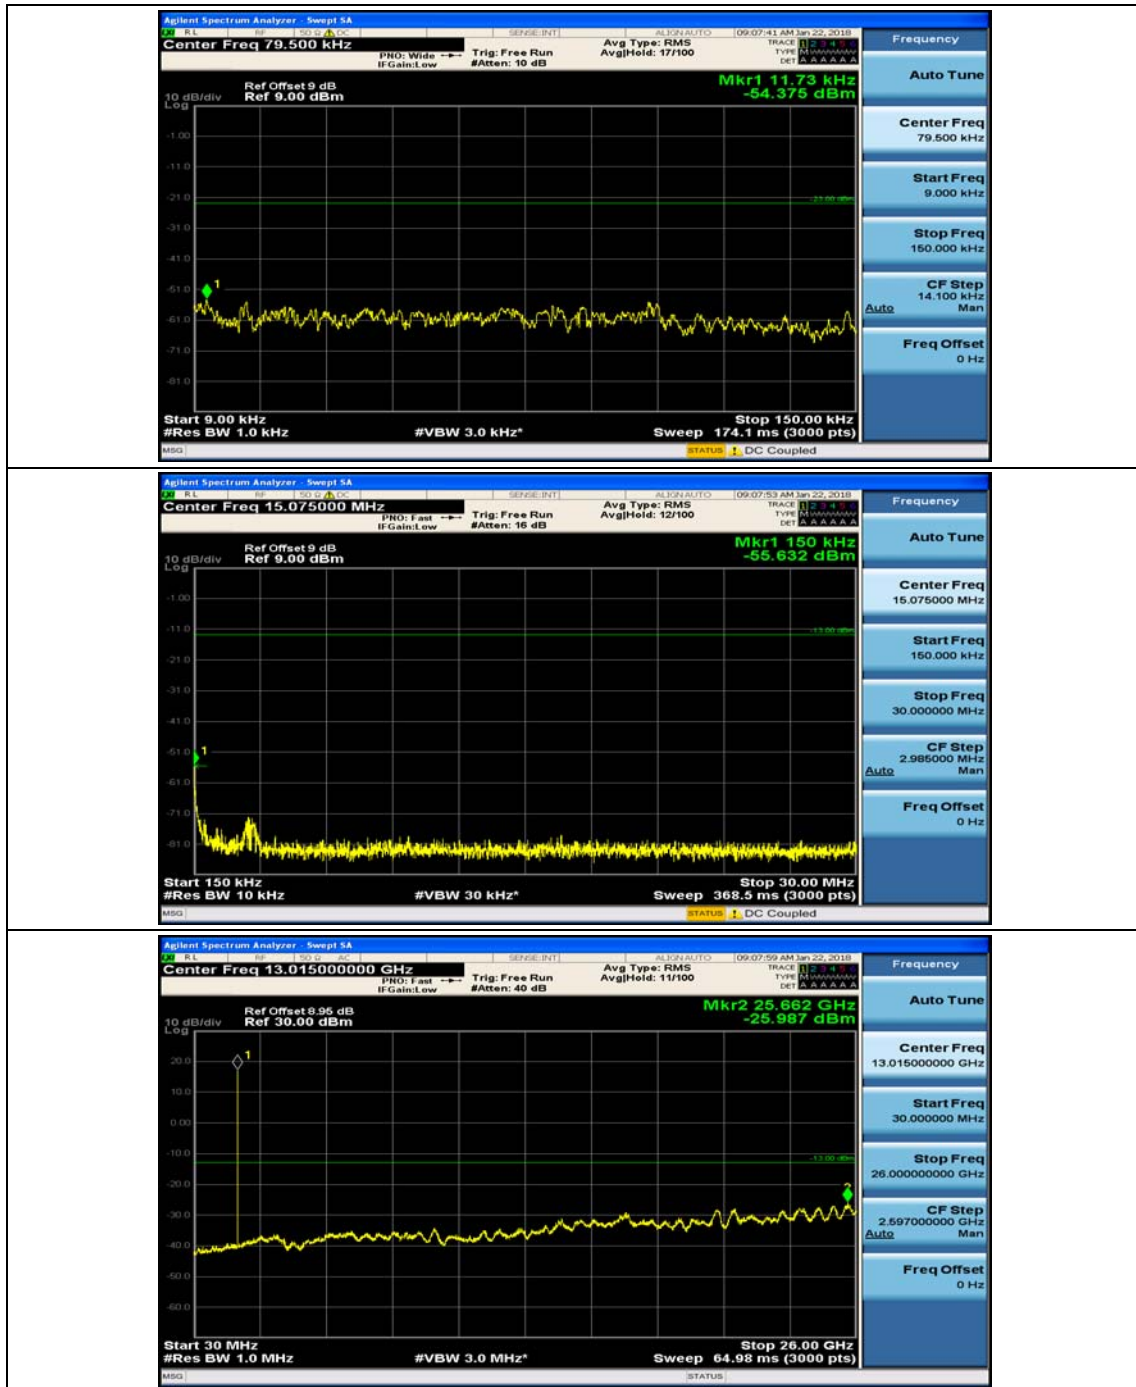

(Channel Bandwidth: 3 MHz)_HCH_QPSK_1RB#0

(Channel Bandwidth: 3 MHz)_HCH_QPSK_1RB#7

(Channel Bandwidth: 3 MHz)_MCH_16QAM_1RB#0

(Channel Bandwidth: 3 MHz)_MCH_16QAM_1RB#7

(Channel Bandwidth: 3 MHz)_HCH_16QAM_1RB#0

(Channel Bandwidth: 3 MHz)_HCH_16QAM_1RB#7

Channel Bandwidth: 5 MHz

(Channel Bandwidth: 5 MHz)_MCH_QPSK_1RB#0

(Channel Bandwidth: 5 MHz)_MCH_QPSK_1RB#12

(Channel Bandwidth: 5 MHz)_HCH_QPSK_1RB#0

(Channel Bandwidth: 5 MHz)_HCH_QPSK_1RB#12