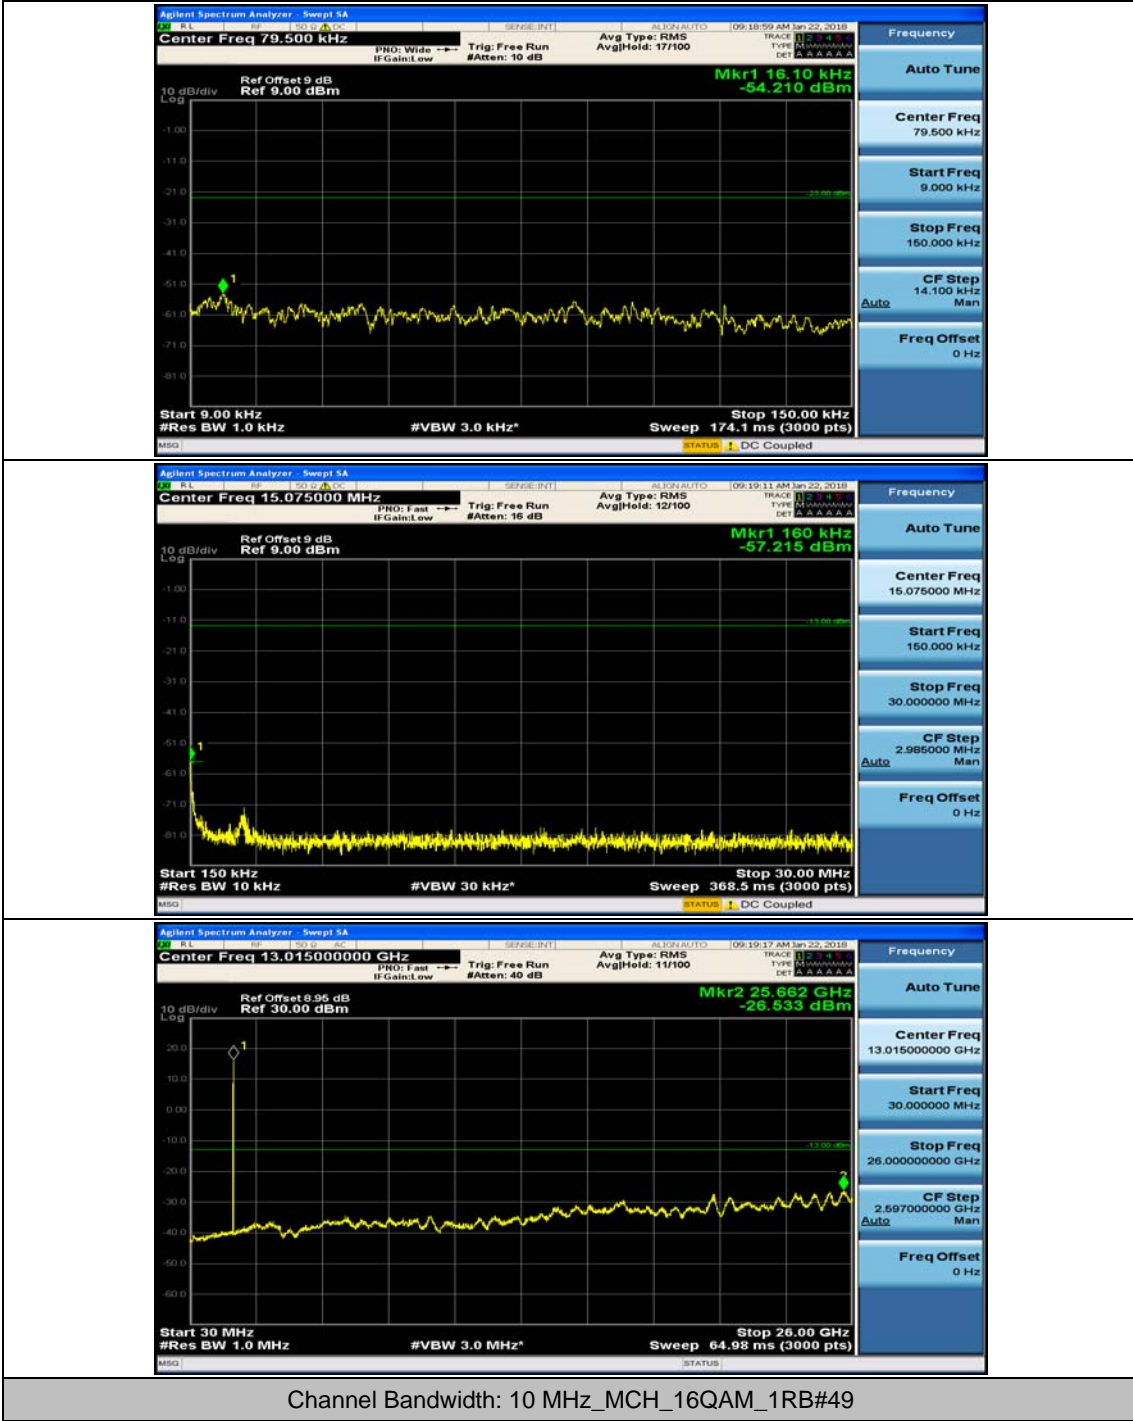

Channel Bandwidth: 10 MHz_HCH_QPSK_1RB#24

Channel Bandwidth: 10 MHz_LCH_16QAM_1RB#0

Channel Bandwidth: 10 MHz_LCH_16QAM_1RB#24

Channel Bandwidth: 10 MHz_MCH_16QAM_1RB#0

Channel Bandwidth: 10 MHz_MCH_16QAM_1RB#24

Channel Bandwidth: 10 MHz_HCH_16QAM_1RB#0

Channel Bandwidth: 10 MHz_HCH_16QAM_1RB#24