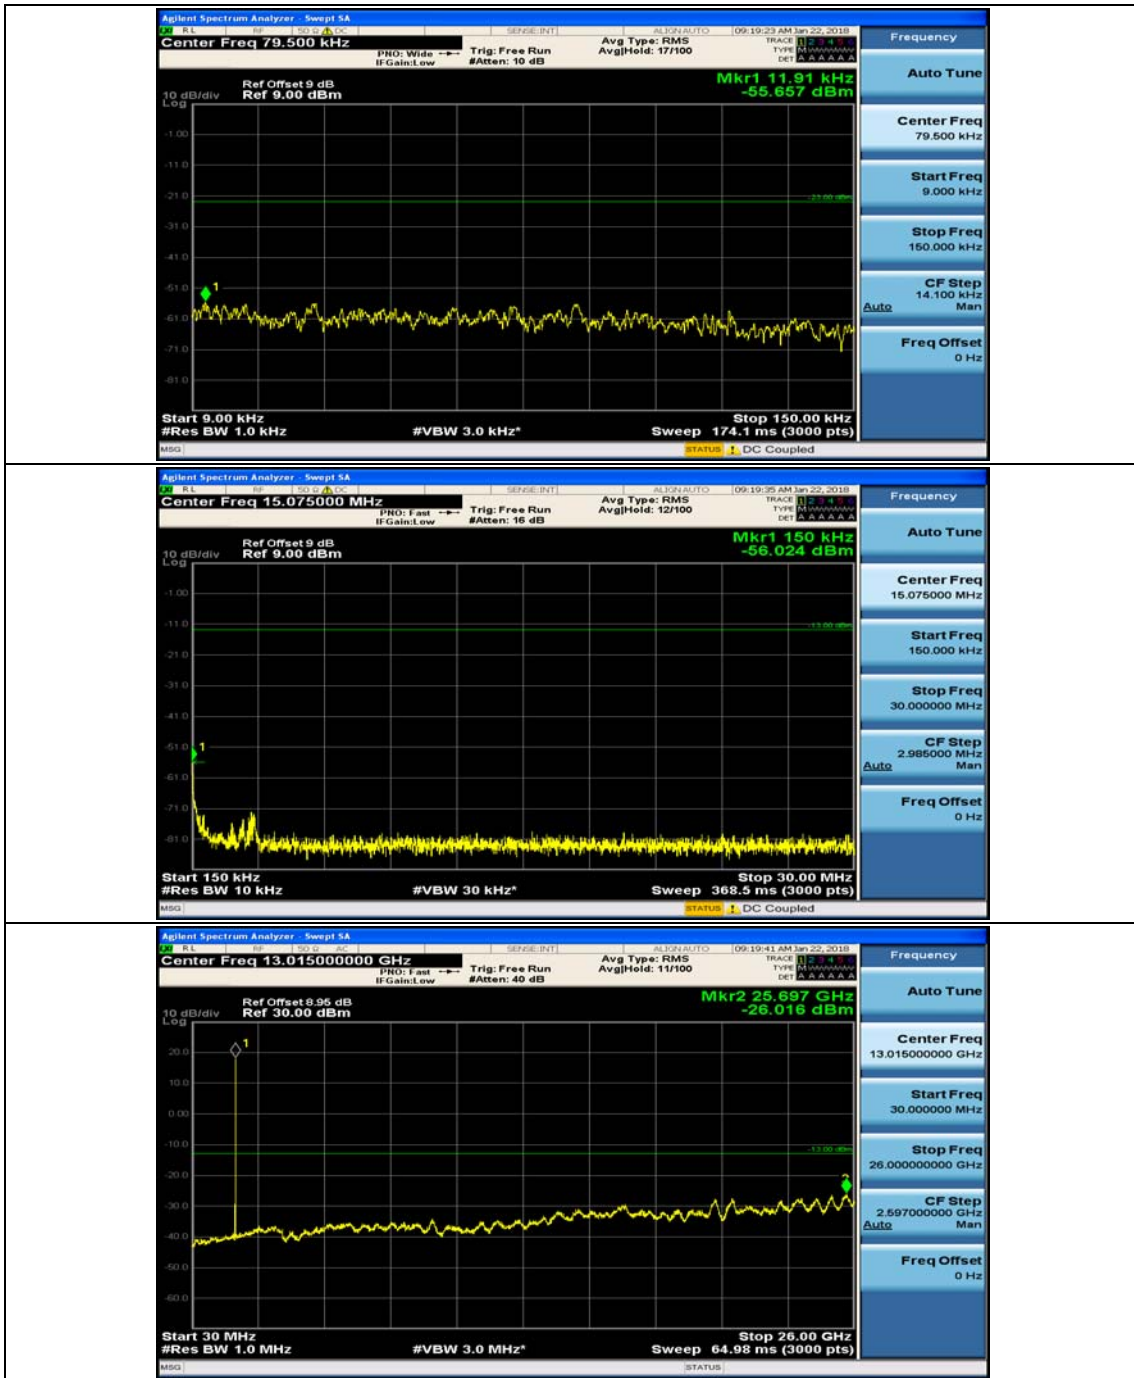

Channel Bandwidth: 10 MHz_HCH_QPSK_1RB#24

Channel Bandwidth: 10 MHz_LCH_16QAM_1RB#0

Channel Bandwidth: 10 MHz_LCH_16QAM_1RB#24

Channel Bandwidth: 10 MHz_MCH_16QAM_1RB#0

Channel Bandwidth: 10 MHz_MCH_16QAM_1RB#24

Channel Bandwidth: 10 MHz_HCH_16QAM_1RB#0

Channel Bandwidth: 10 MHz_HCH_16QAM_1RB#24