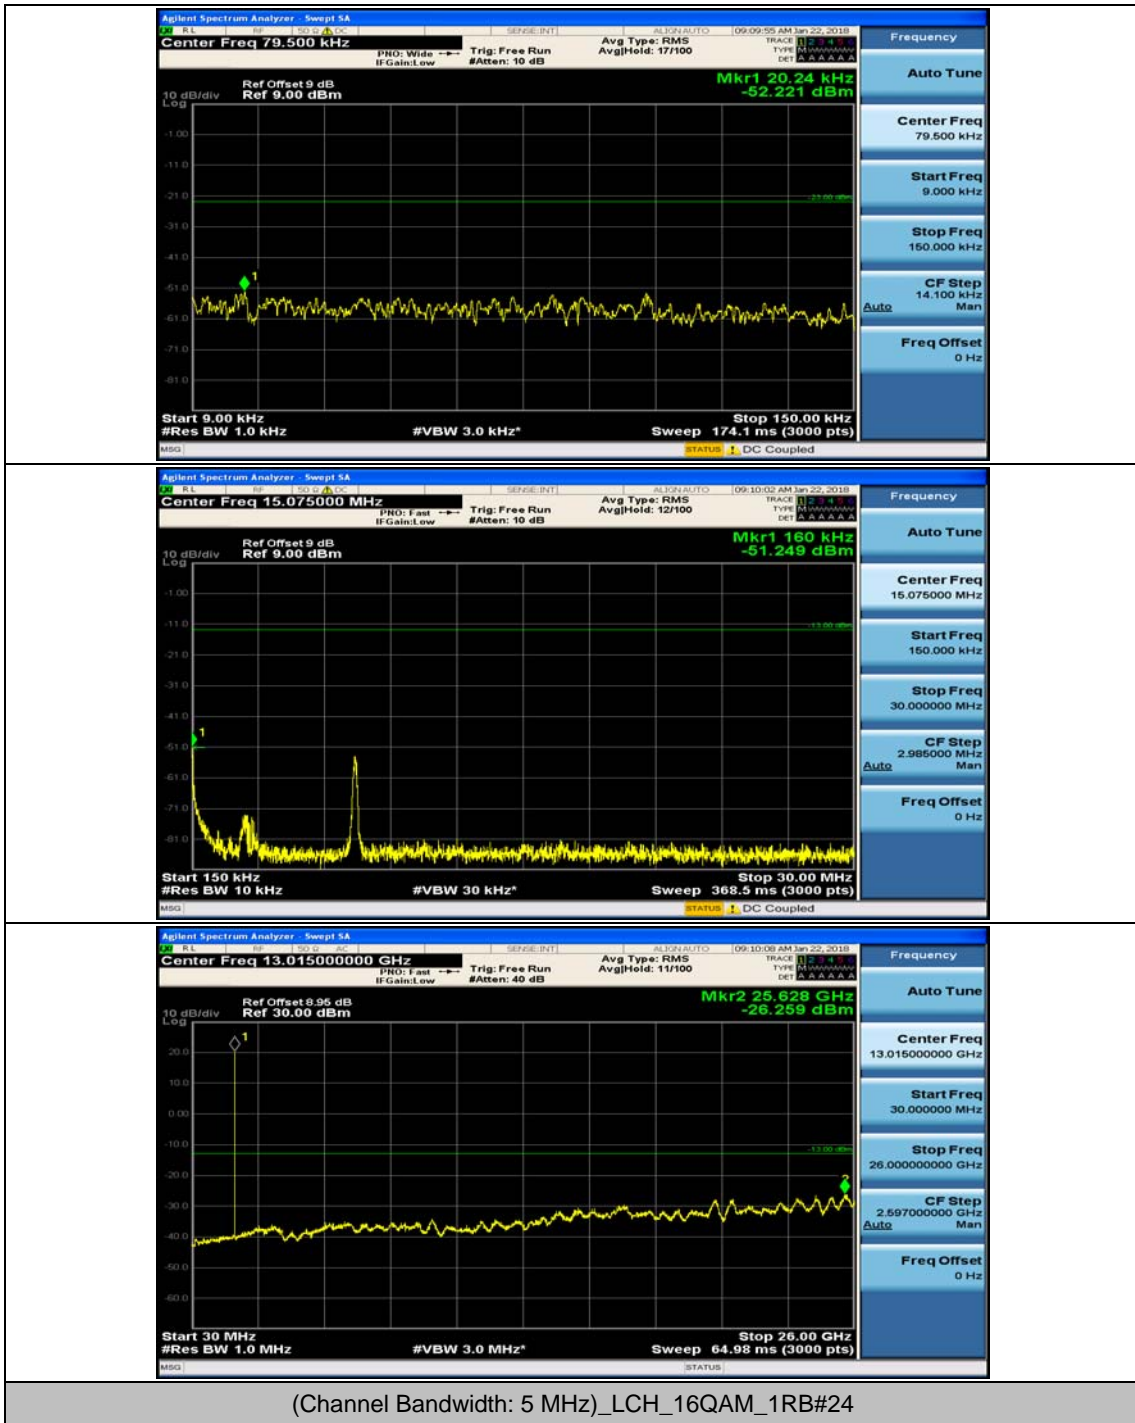

(Channel Bandwidth: 3 MHz)_HCH_QPSK_1RB#0

(Channel Bandwidth: 3 MHz)_HCH_QPSK_1RB#7

(Channel Bandwidth: 3 MHz)_MCH_16QAM_1RB#0

(Channel Bandwidth: 3 MHz)_MCH_16QAM_1RB#7

(Channel Bandwidth: 3 MHz)_HCH_16QAM_1RB#0

(Channel Bandwidth: 3 MHz)_HCH_16QAM_1RB#7

Channel Bandwidth: 5 MHz

(Channel Bandwidth: 5 MHz)_MCH_QPSK_1RB#0

(Channel Bandwidth: 5 MHz)_MCH_QPSK_1RB#12

(Channel Bandwidth: 5 MHz)_HCH_QPSK_1RB#0

(Channel Bandwidth: 5 MHz)_HCH_QPSK_1RB#12

(Channel Bandwidth: 5 MHz)_LCH_16QAM_1RB#0

(Channel Bandwidth: 5 MHz)_LCH_16QAM_1RB#12

(Channel Bandwidth: 5 MHz)_LCH_16QAM_1RB#24

(Channel Bandwidth: 5 MHz)_MCH_16QAM_1RB#0

(Channel Bandwidth: 5 MHz)_MCH_16QAM_1RB#12