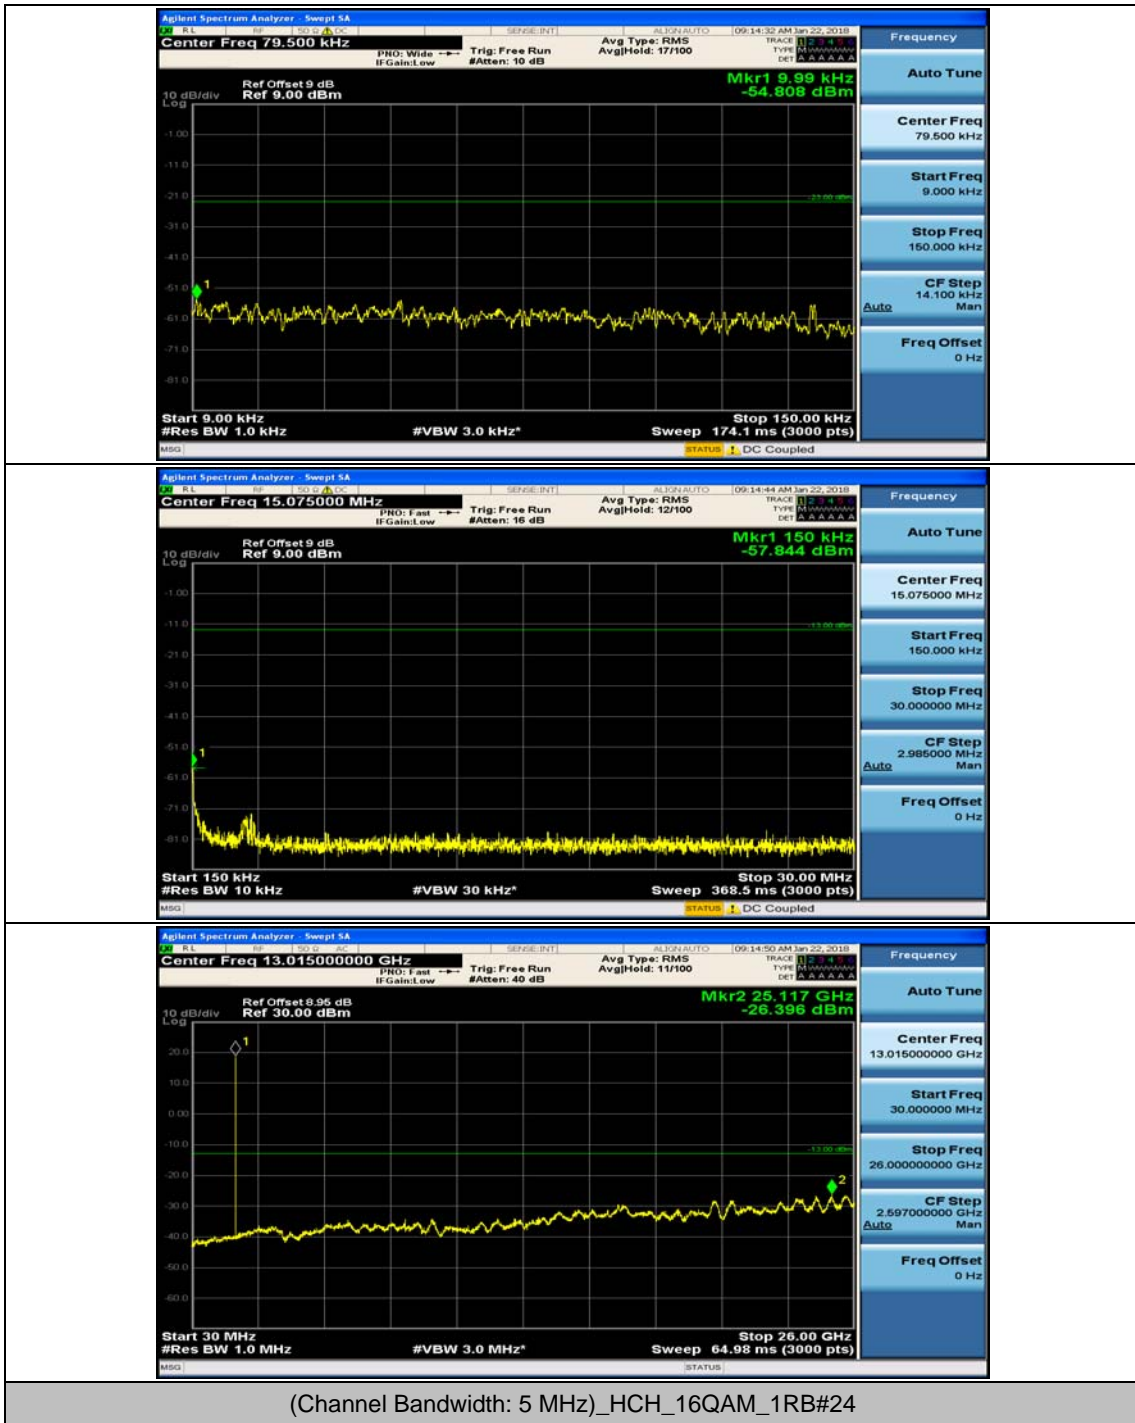

(Channel Bandwidth: 5 MHz)_HCH_16QAM_1RB#12