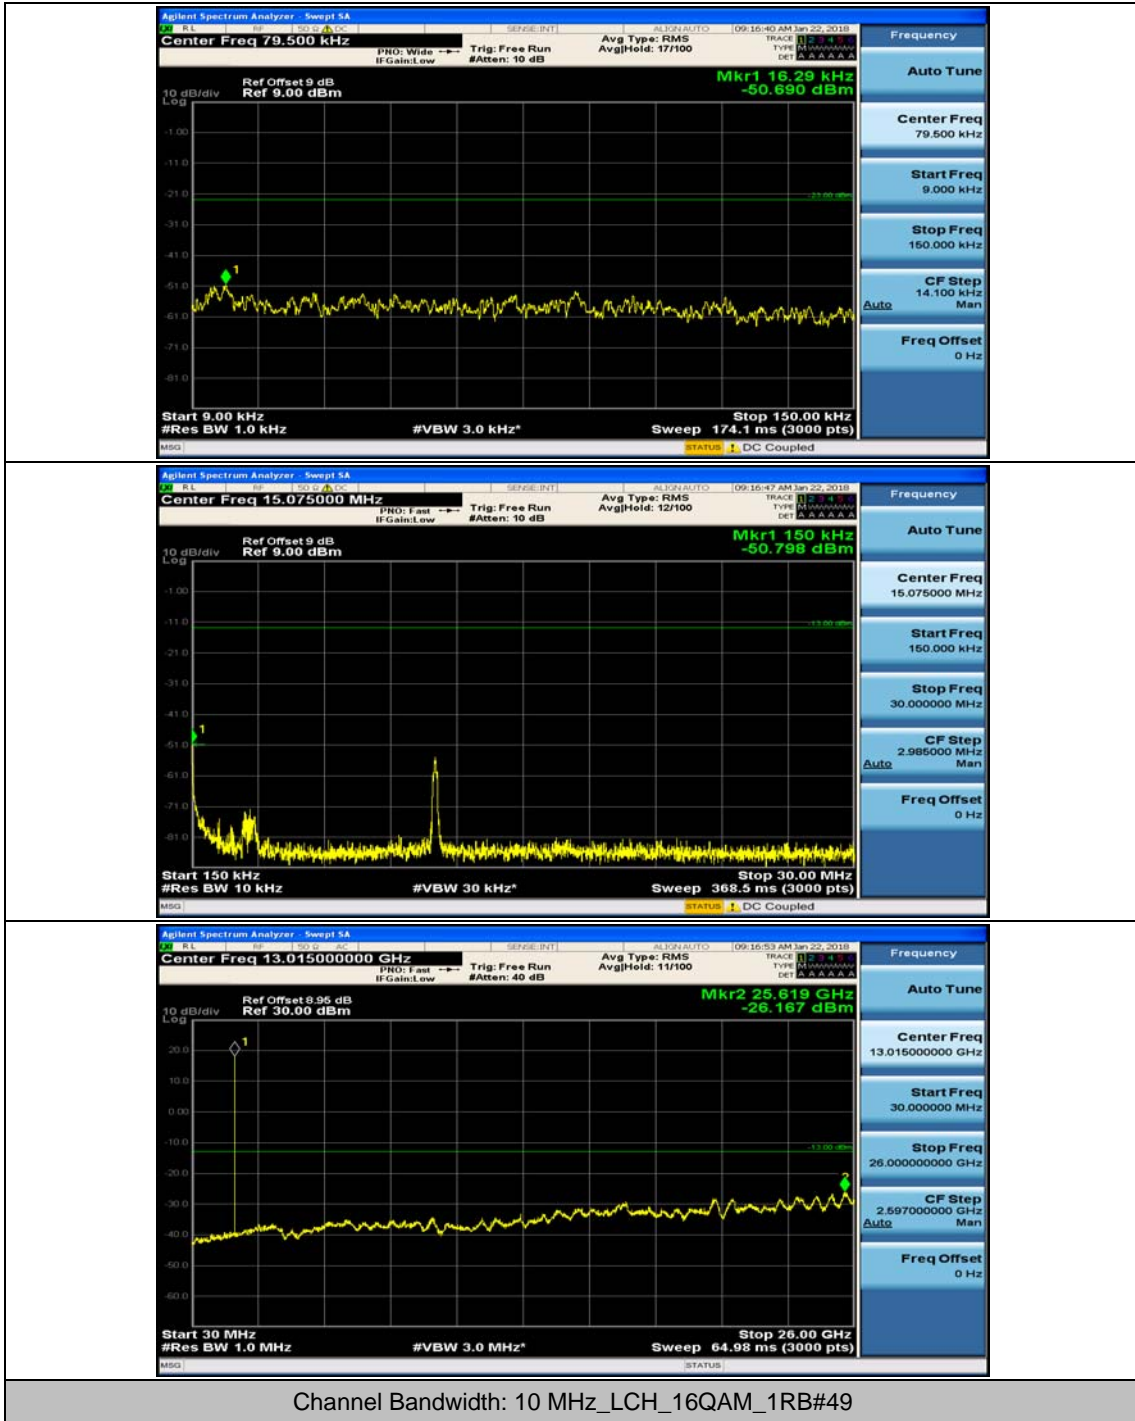

Channel Bandwidth: 10 MHz_HCH_QPSK_1RB#24

Channel Bandwidth: 10 MHz_LCH_16QAM_1RB#0

Channel Bandwidth: 10 MHz_LCH_16QAM_1RB#24

Channel Bandwidth: 10 MHz_MCH_16QAM_1RB#0

Channel Bandwidth: 10 MHz_MCH_16QAM_1RB#24