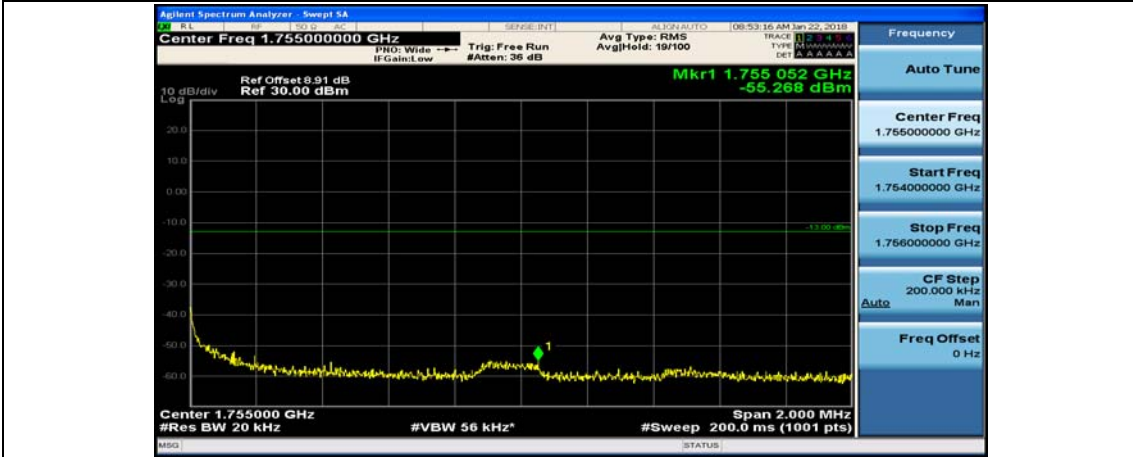

(Channel Bandwidth:20 MHz)_HCH_16QAM_1RB#0