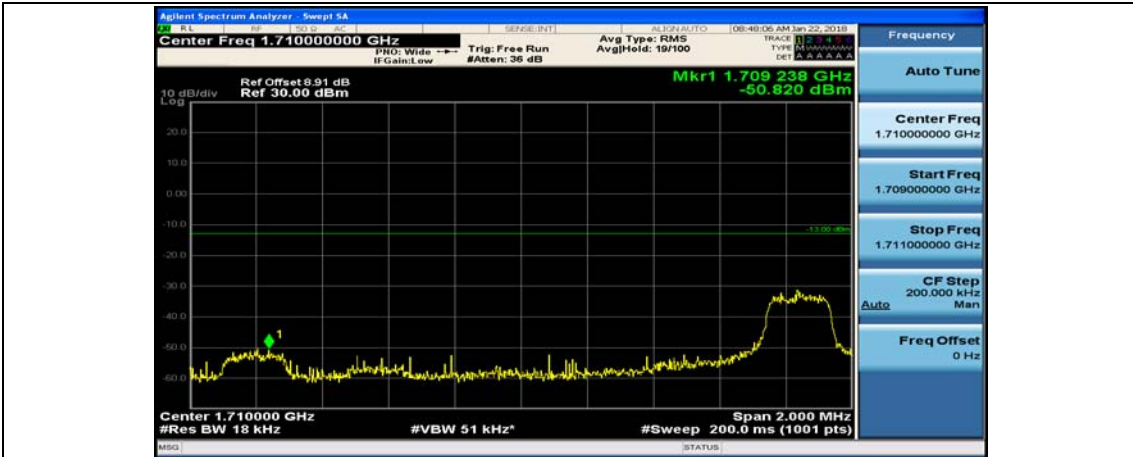

Channel Bandwidth: 10 MHz_HCH_16QAM_25RB#25

Channel Bandwidth: 10 MHz_HCH_16QAM_50RB#0

Channel Bandwidth: 15 MHz

(Channel Bandwidth:15 MHz)_LCH_QPSK_1RB#74

(Channel Bandwidth:15 MHz)_LCH_QPSK_37RB#0

(Channel Bandwidth:15 MHz)_LCH_QPSK_37RB#18

(Channel Bandwidth:15 MHz)_LCH_QPSK_37RB#38

(Channel Bandwidth:15 MHz)_HCH_QPSK_1RB#74

(Channel Bandwidth:15 MHz)_HCH_QPSK_37RB#0

(Channel Bandwidth:15 MHz)_HCH_QPSK_37RB#18

(Channel Bandwidth:15 MHz)_HCH_QPSK_37RB#38