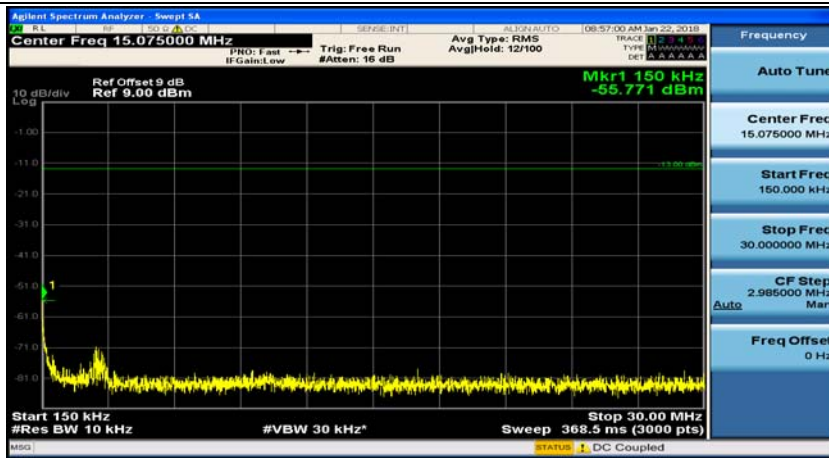

(Channel Bandwidth:20 MHz)_HCH_16QAM_50RB#50

(Channel Bandwidth:20 MHz)_HCH_16QAM_100RB#0

Appendix E: Conducted Spurious Emission

Test Graphs

Channel Bandwidth: 1.4 MHz

(Channel Bandwidth: 1.4 MHz)_MCH_QPSK_1RB#0