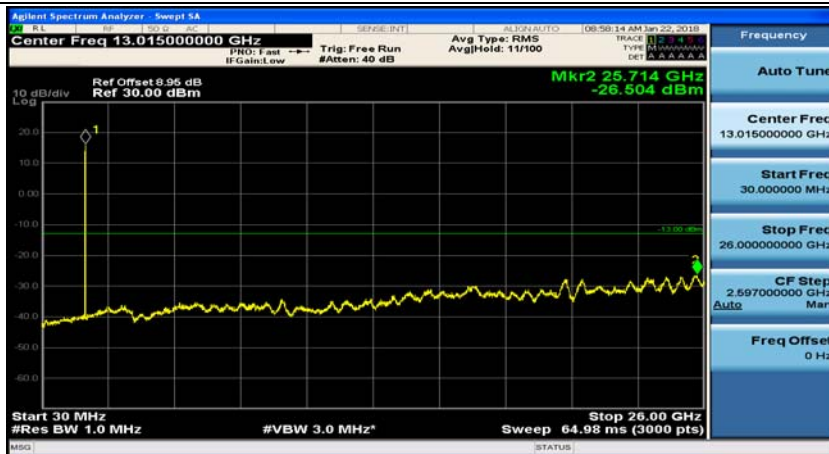

(Channel Bandwidth: 1.4 MHz)_MCH_16QAM_1RB#0