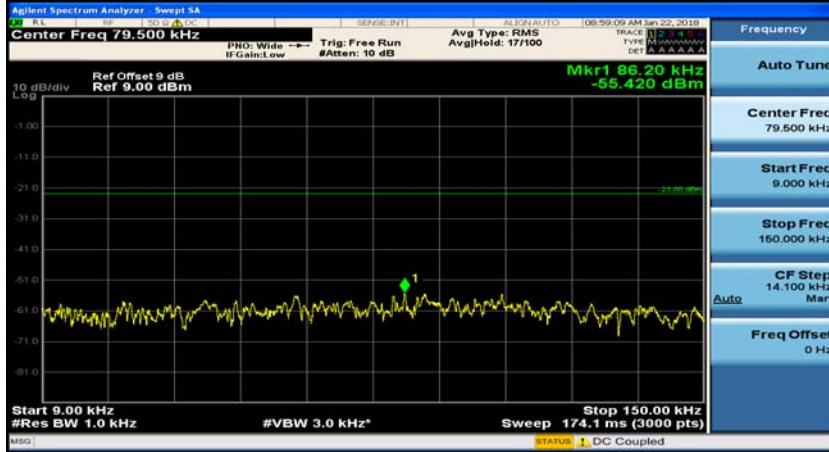

(Channel Bandwidth: 1.4 MHz)_HCH_QPSK_1RB#0