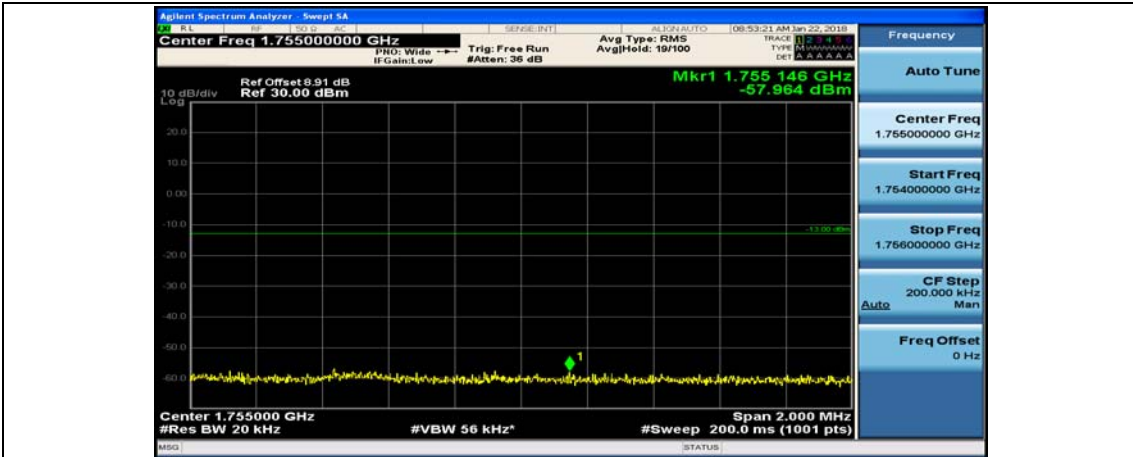

(Channel Bandwidth:20 MHz)_HCH_16QAM_1RB#49