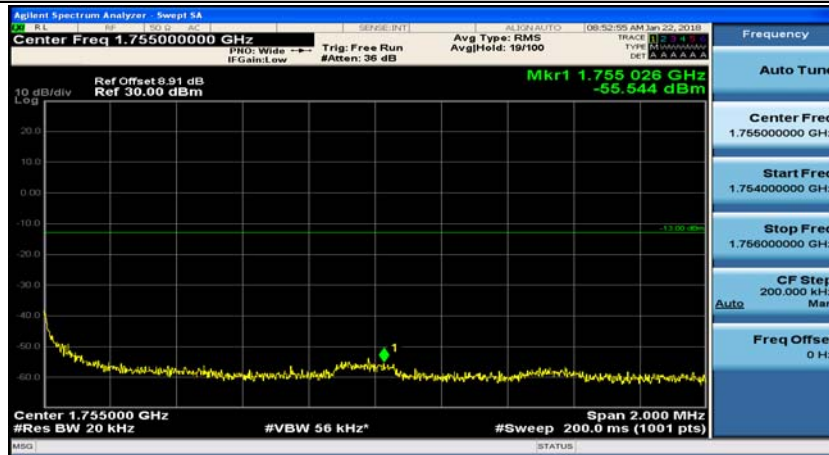

(Channel Bandwidth:20 MHz)_HCH_QPSK_1RB#0