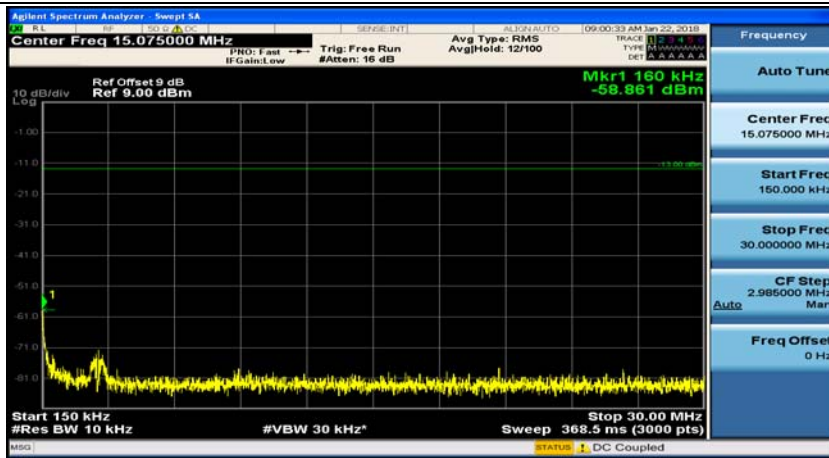

(Channel Bandwidth: 1.4 MHz)_MCH_16QAM_1RB#0

(Channel Bandwidth: 1.4 MHz)_MCH_16QAM_1RB#3

(Channel Bandwidth: 1.4 MHz)_HCH_16QAM_1RB#0

(Channel Bandwidth: 1.4 MHz)_HCH_16QAM_1RB#3

Channel Bandwidth: 3 MHz