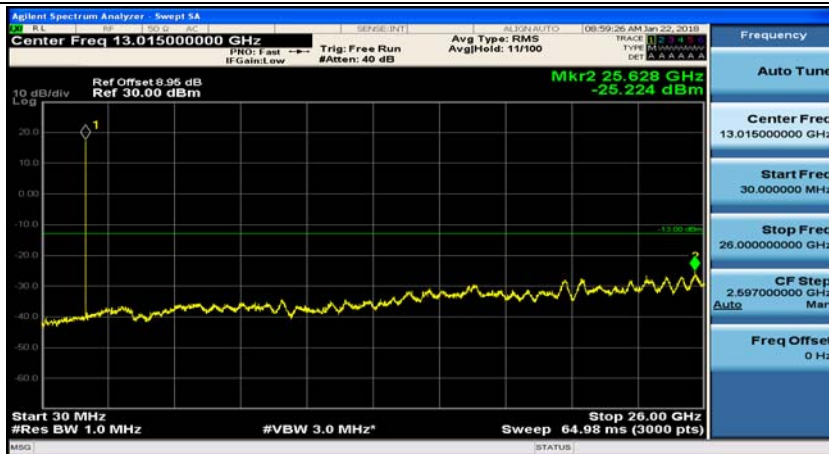

(Channel Bandwidth: 1.4 MHz)_HCH_QPSK_1RB#0