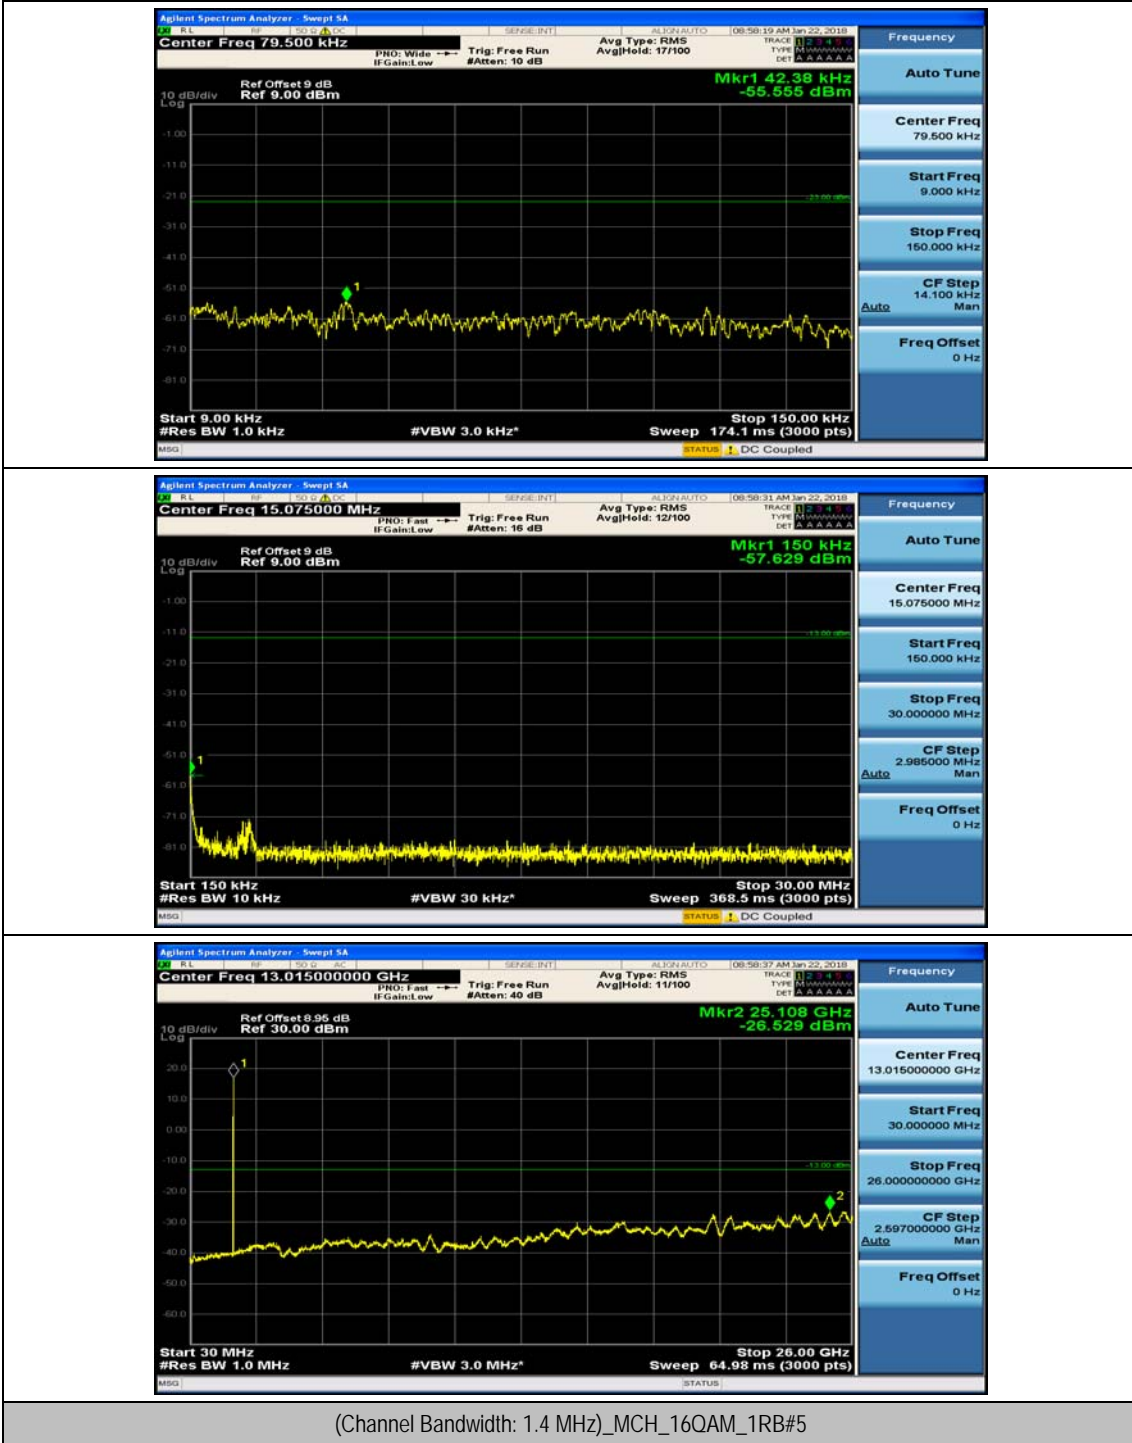

(Channel Bandwidth: 1.4 MHz)_MCH_16QAM_1RB#3