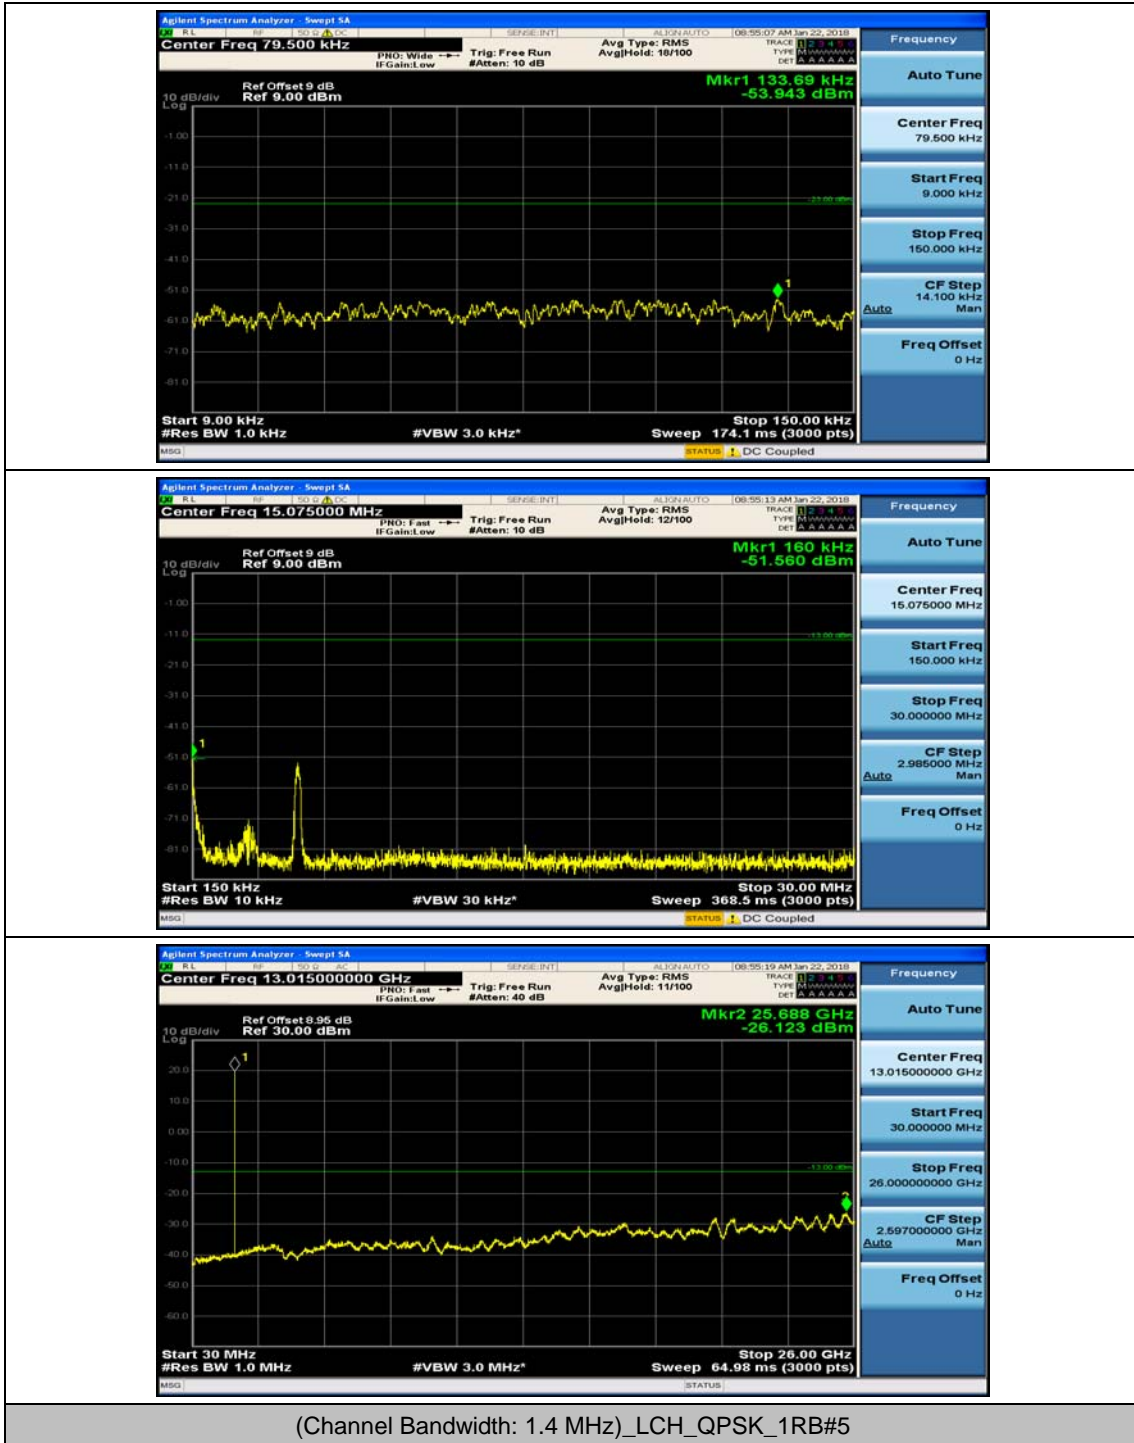

(Channel Bandwidth:20 MHz)_HCH_16QAM_50RB#50

(Channel Bandwidth:20 MHz)_HCH_16QAM_100RB#0

Appendix E: Conducted Spurious Emission

Test Graphs

Channel Bandwidth: 1.4 MHz

(Channel Bandwidth: 1.4 MHz)_MCH_QPSK_1RB#0