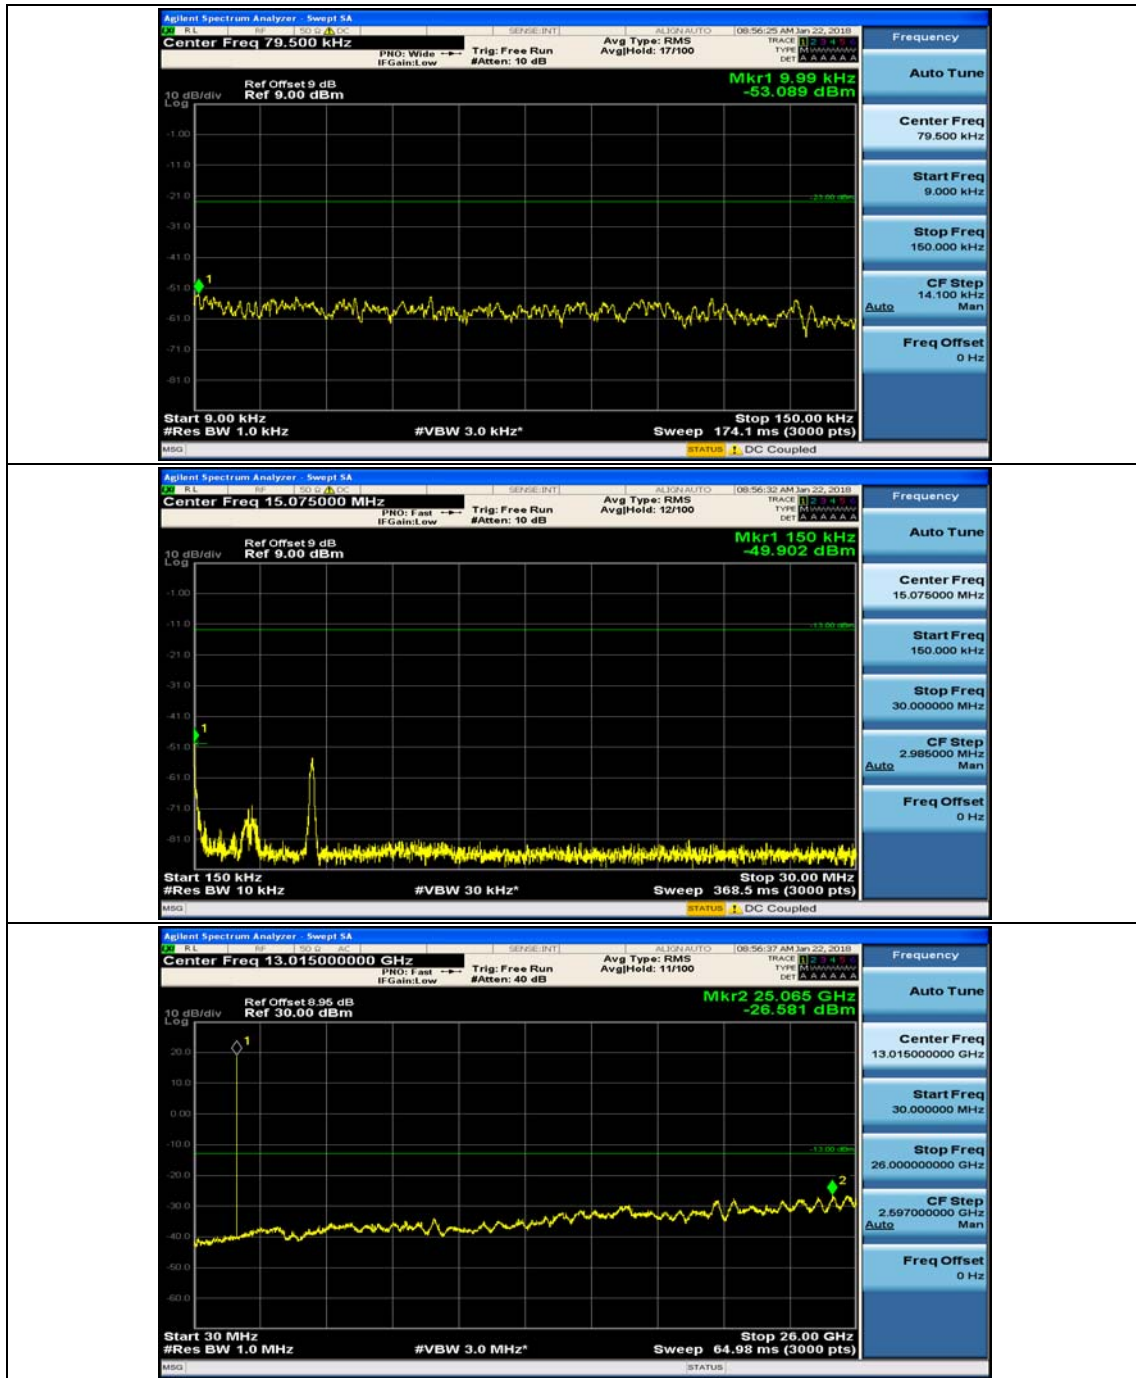

(Channel Bandwidth: 1.4 MHz)_MCH_QPSK_1RB#3

(Channel Bandwidth: 1.4 MHz)_HCH_QPSK_1RB#0

(Channel Bandwidth: 1.4 MHz)_HCH_QPSK_1RB#3

(Channel Bandwidth: 1.4 MHz)_LCH_16QAM_1RB#0

(Channel Bandwidth: 1.4 MHz)_LCH_16QAM_1RB#3