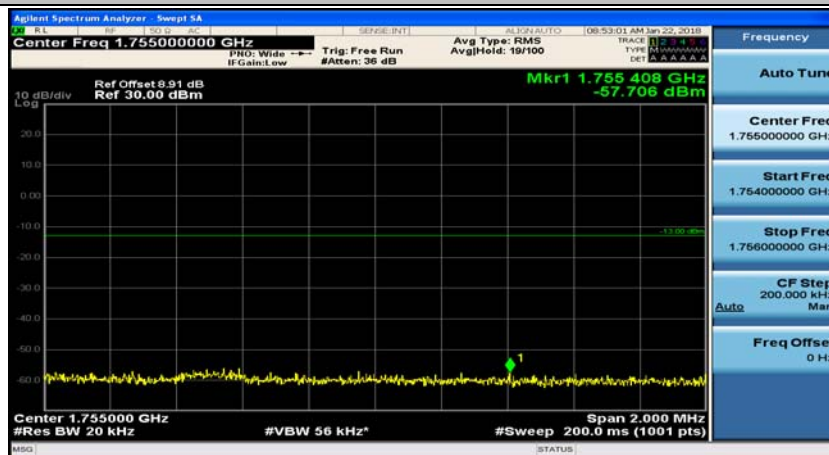

(Channel Bandwidth:20 MHz)_HCH_QPSK_1RB#49