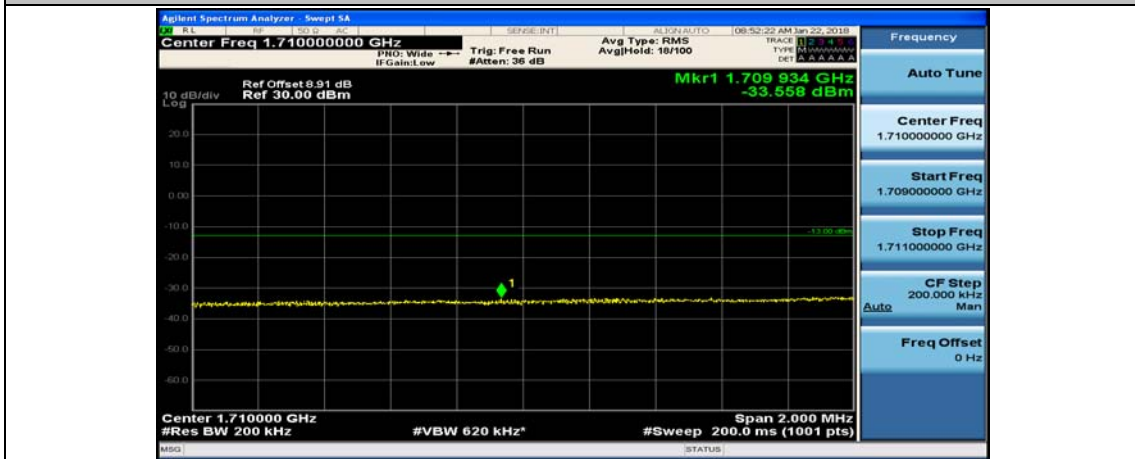

(Channel Bandwidth:20 MHz)_LCH_16QAM_50RB#25