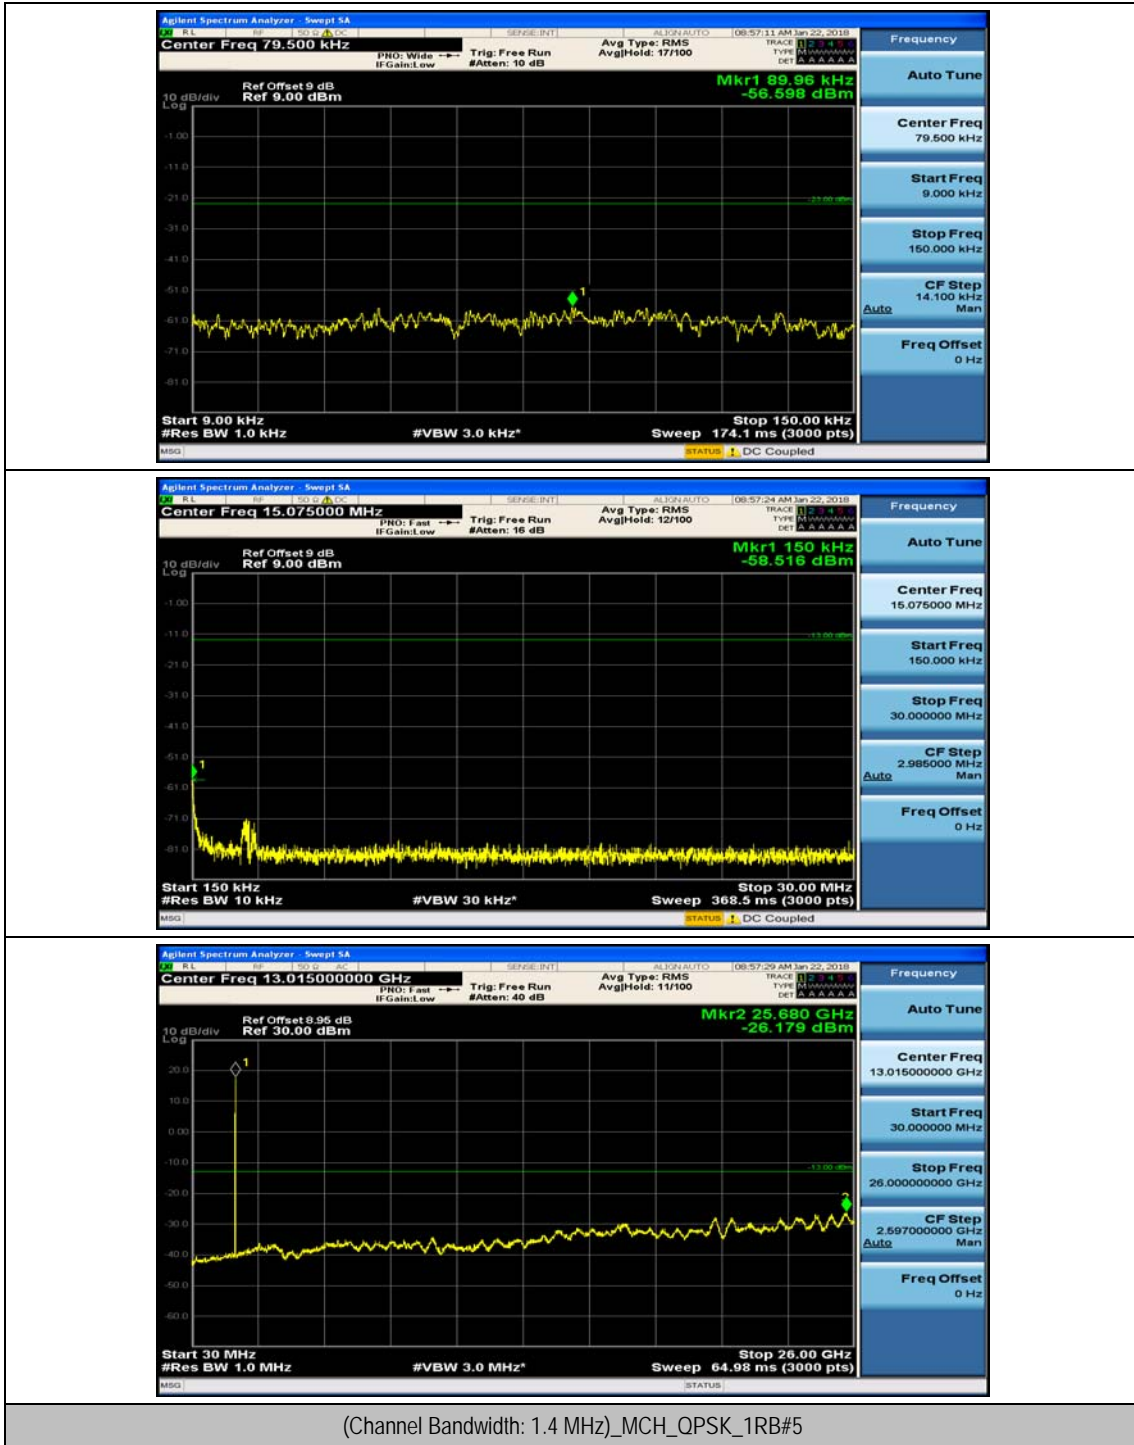

(Channel Bandwidth: 1.4 MHz)_MCH_QPSK_1RB#3