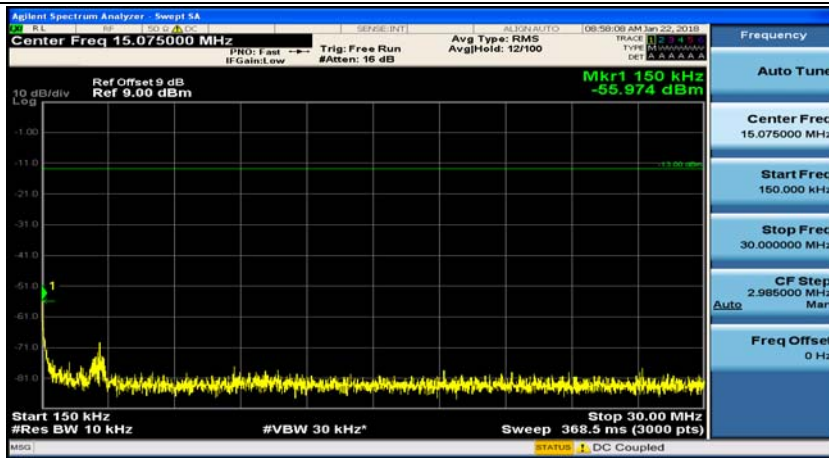

(Channel Bandwidth: 1.4 MHz)_MCH_16QAM_1RB#0