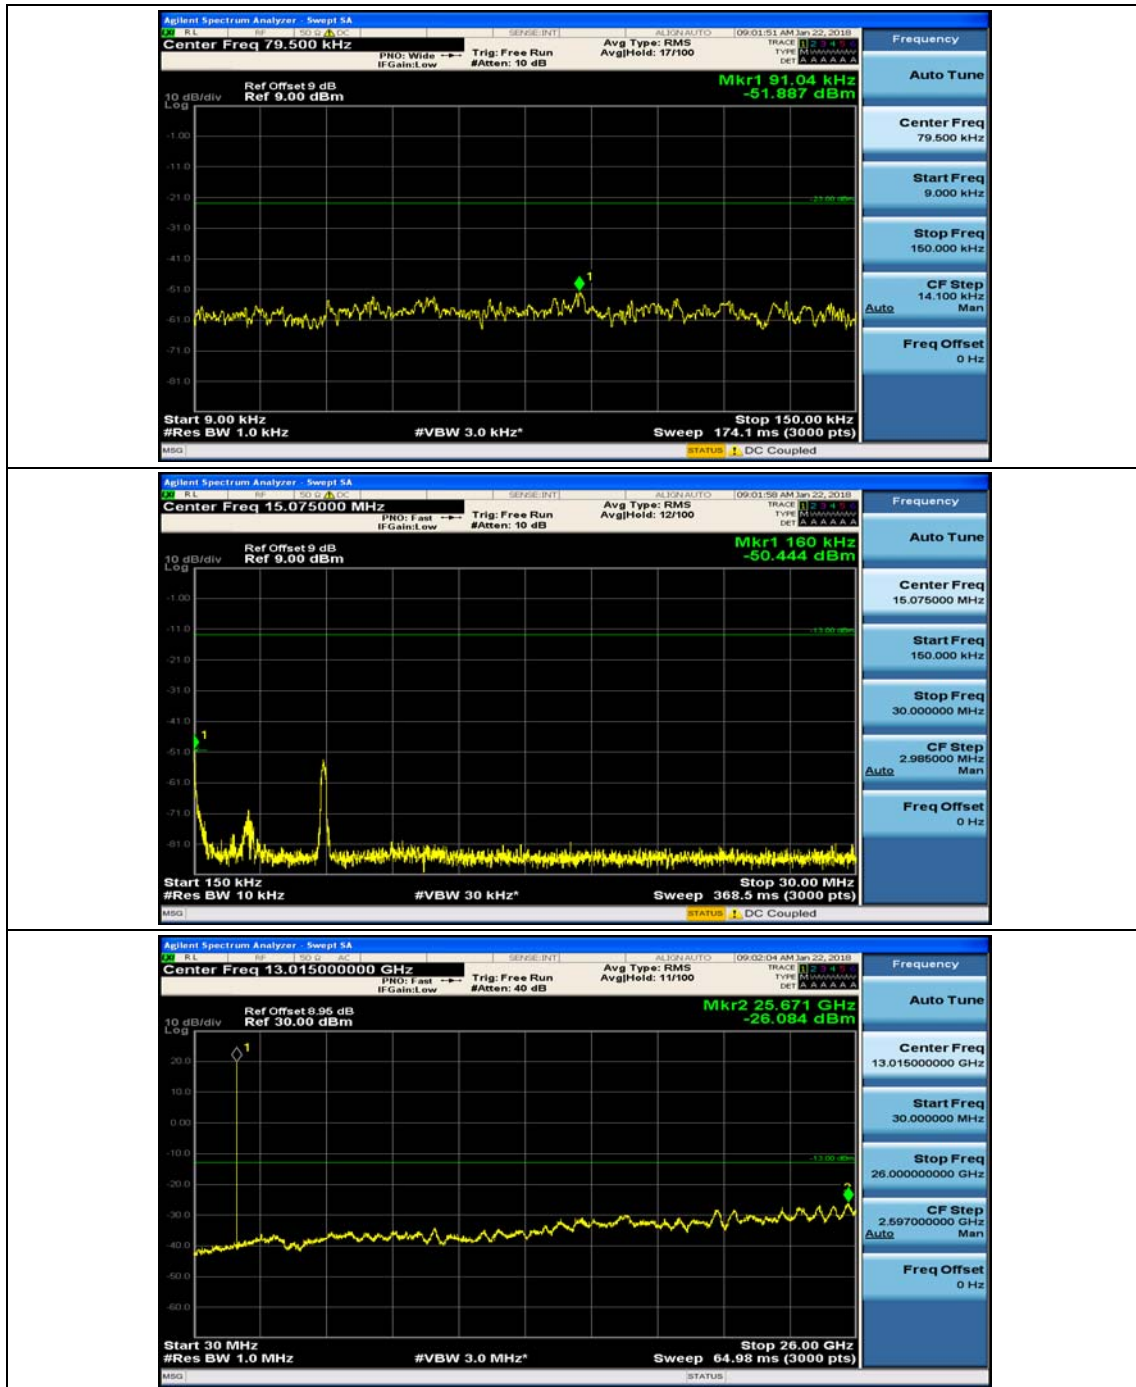

(Channel Bandwidth: 1.4 MHz)_MCH_16QAM_1RB#0

(Channel Bandwidth: 1.4 MHz)_MCH_16QAM_1RB#3

(Channel Bandwidth: 1.4 MHz)_HCH_16QAM_1RB#0

(Channel Bandwidth: 1.4 MHz)_HCH_16QAM_1RB#3

Channel Bandwidth: 3 MHz