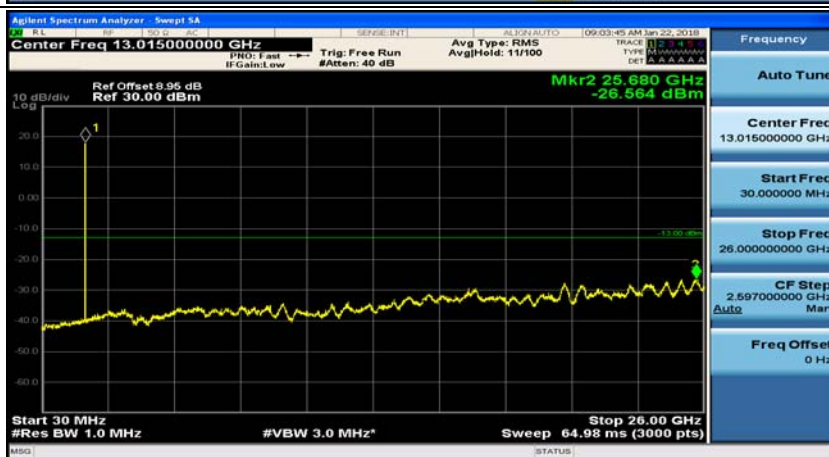

(Channel Bandwidth: 3 MHz)_MCH_QPSK_1RB#0