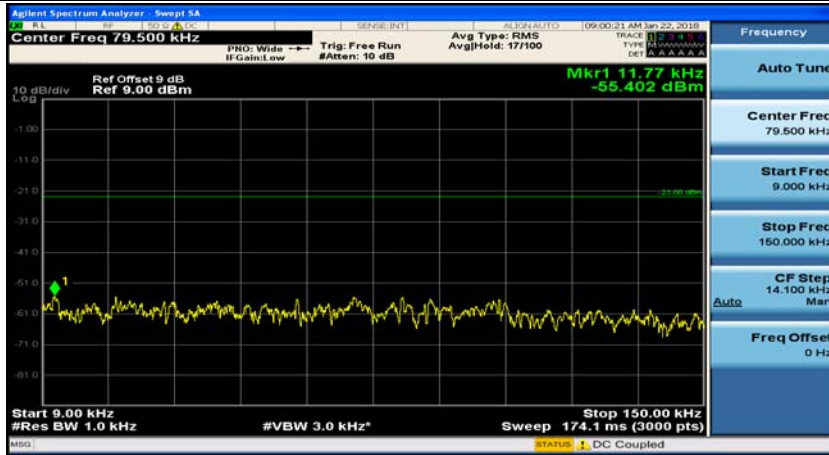

(Channel Bandwidth: 1.4 MHz)_MCH_16QAM_1RB#0

(Channel Bandwidth: 1.4 MHz)_MCH_16QAM_1RB#3

(Channel Bandwidth: 1.4 MHz)_HCH_16QAM_1RB#0

(Channel Bandwidth: 1.4 MHz)_HCH_16QAM_1RB#3

Channel Bandwidth: 3 MHz