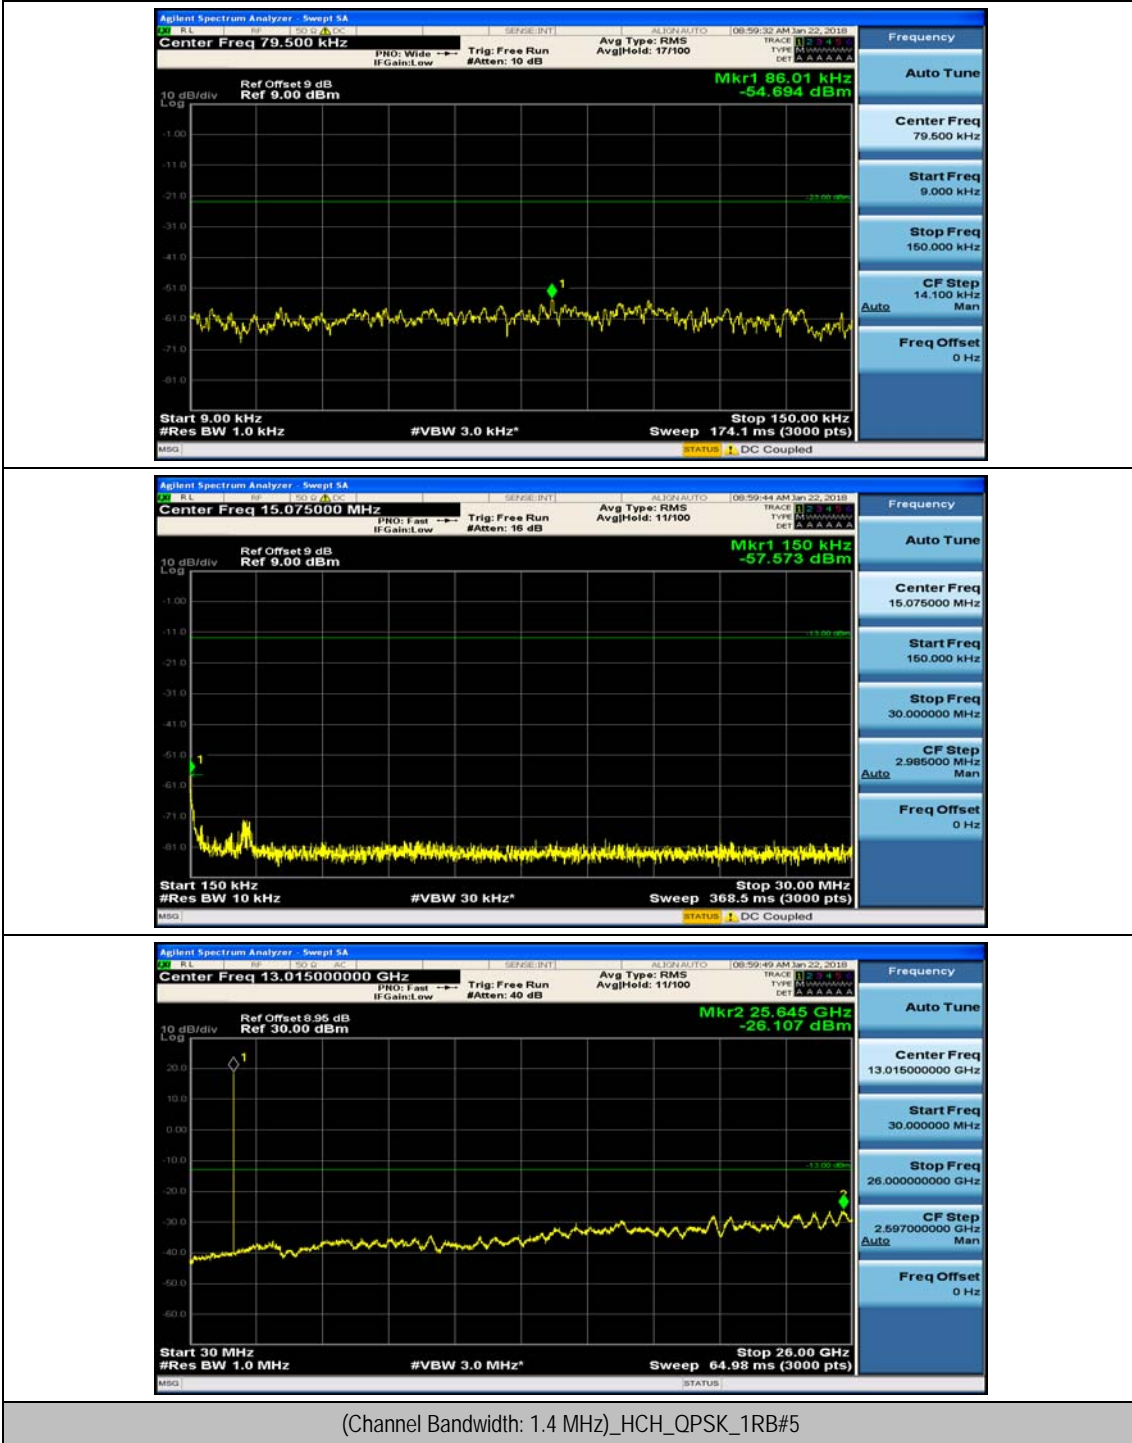

(Channel Bandwidth: 1.4 MHz)_MCH_QPSK_1RB#3

(Channel Bandwidth: 1.4 MHz)_HCH_QPSK_1RB#0

(Channel Bandwidth: 1.4 MHz)_HCH_QPSK_1RB#3

(Channel Bandwidth: 1.4 MHz)_LCH_16QAM_1RB#0

(Channel Bandwidth: 1.4 MHz)_LCH_16QAM_1RB#3