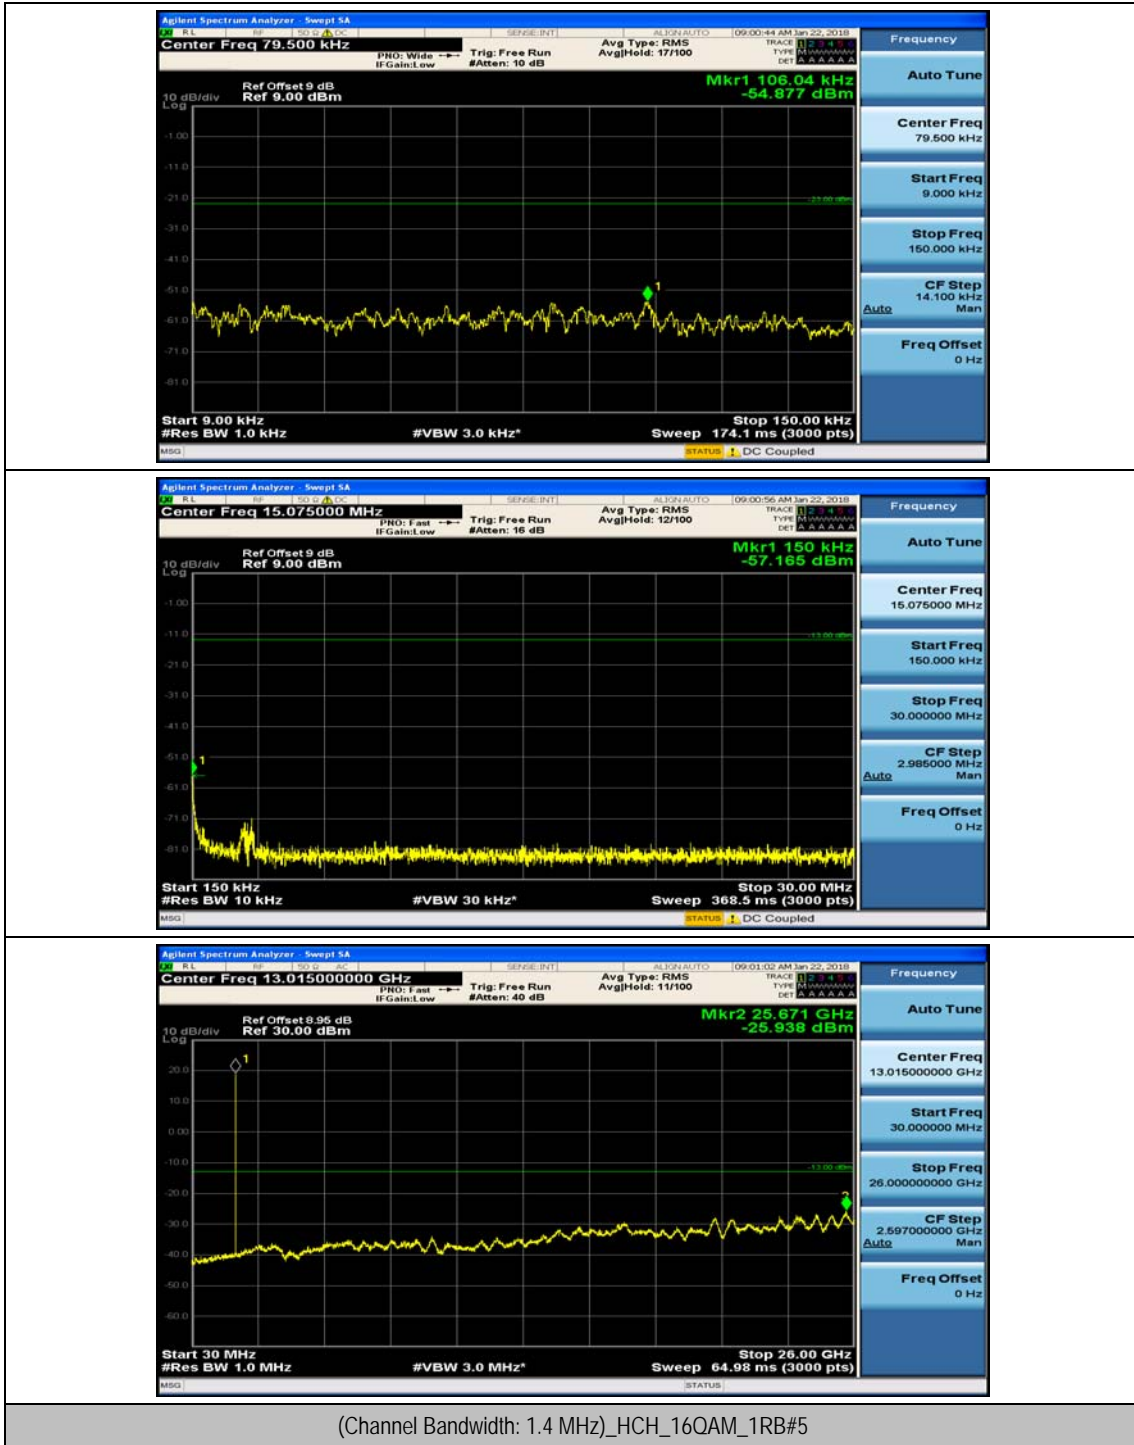

(Channel Bandwidth: 1.4 MHz)_MCH_16QAM_1RB#0

(Channel Bandwidth: 1.4 MHz)_MCH_16QAM_1RB#3

(Channel Bandwidth: 1.4 MHz)_HCH_16QAM_1RB#0

(Channel Bandwidth: 1.4 MHz)_HCH_16QAM_1RB#3

Channel Bandwidth: 3 MHz