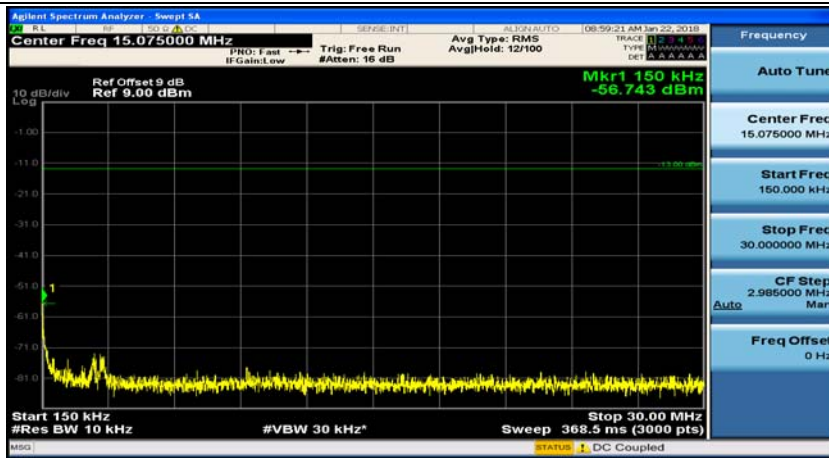

(Channel Bandwidth: 1.4 MHz)_HCH_QPSK_1RB#0