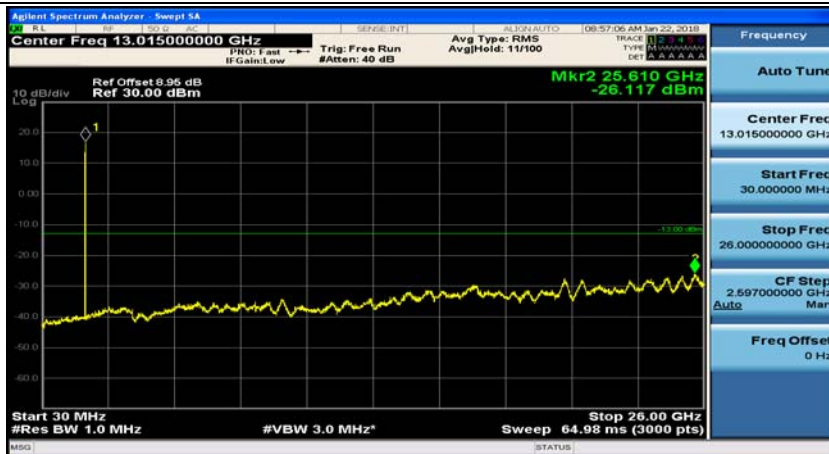

(Channel Bandwidth:20 MHz)_HCH_16QAM_50RB#50

(Channel Bandwidth:20 MHz)_HCH_16QAM_100RB#0

Appendix E: Conducted Spurious Emission

Test Graphs

Channel Bandwidth: 1.4 MHz

(Channel Bandwidth: 1.4 MHz)_MCH_QPSK_1RB#0