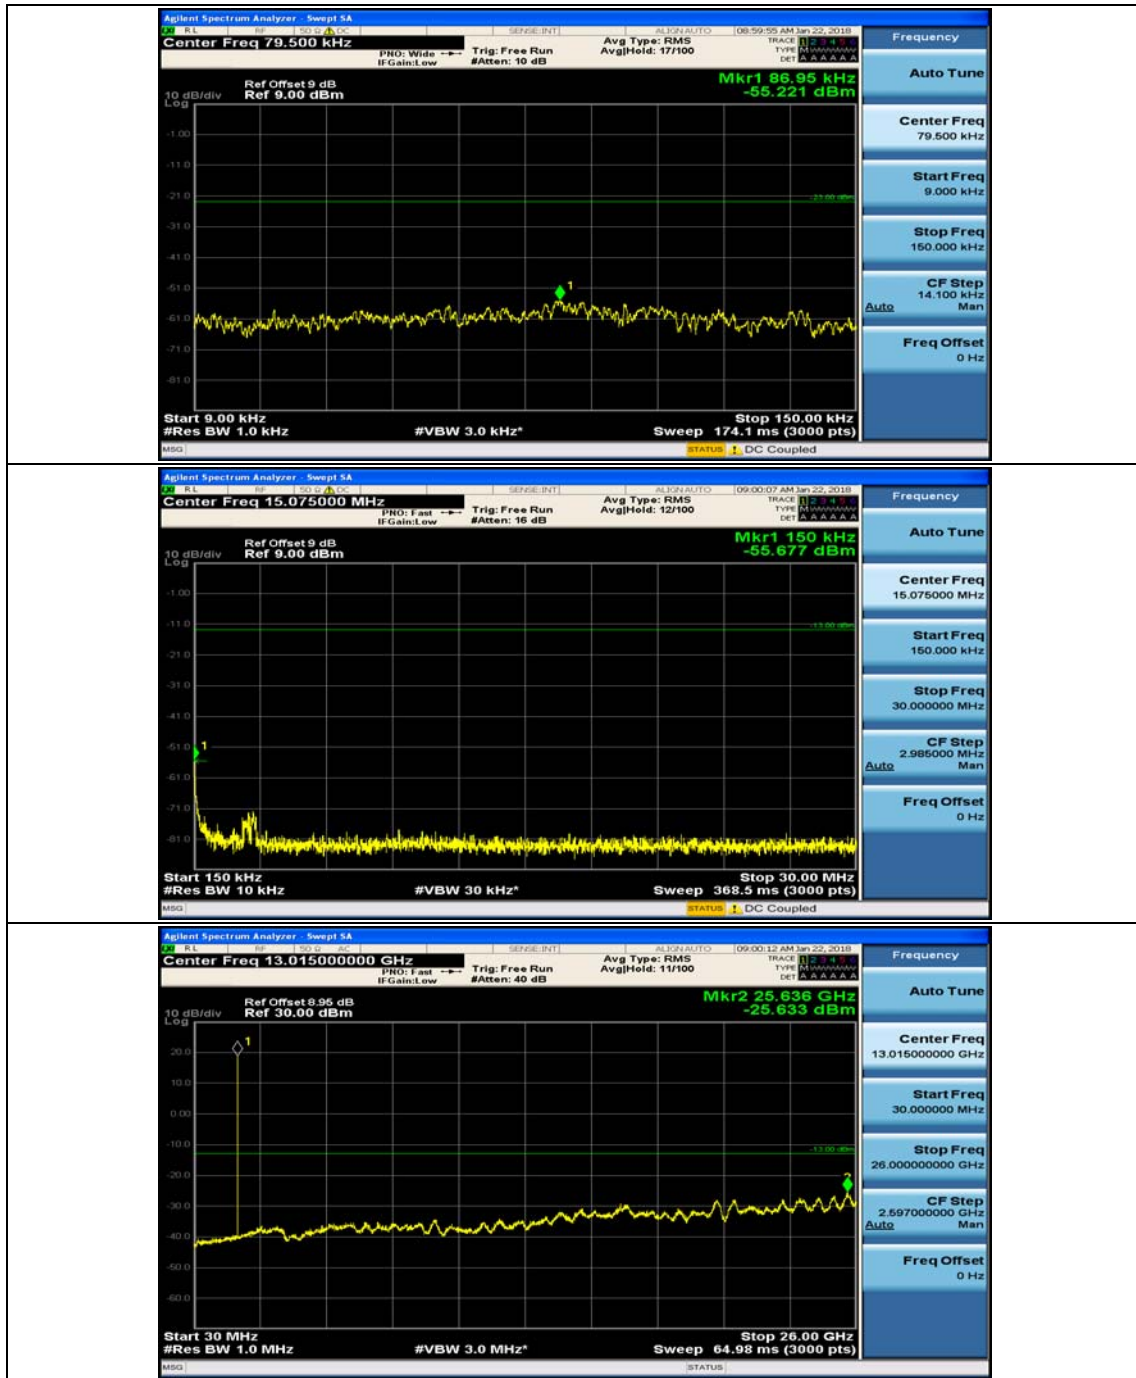

(Channel Bandwidth: 1.4 MHz)_MCH_QPSK_1RB#3

(Channel Bandwidth: 1.4 MHz)_HCH_QPSK_1RB#0

(Channel Bandwidth: 1.4 MHz)_HCH_QPSK_1RB#3

(Channel Bandwidth: 1.4 MHz)_LCH_16QAM_1RB#0

(Channel Bandwidth: 1.4 MHz)_LCH_16QAM_1RB#3