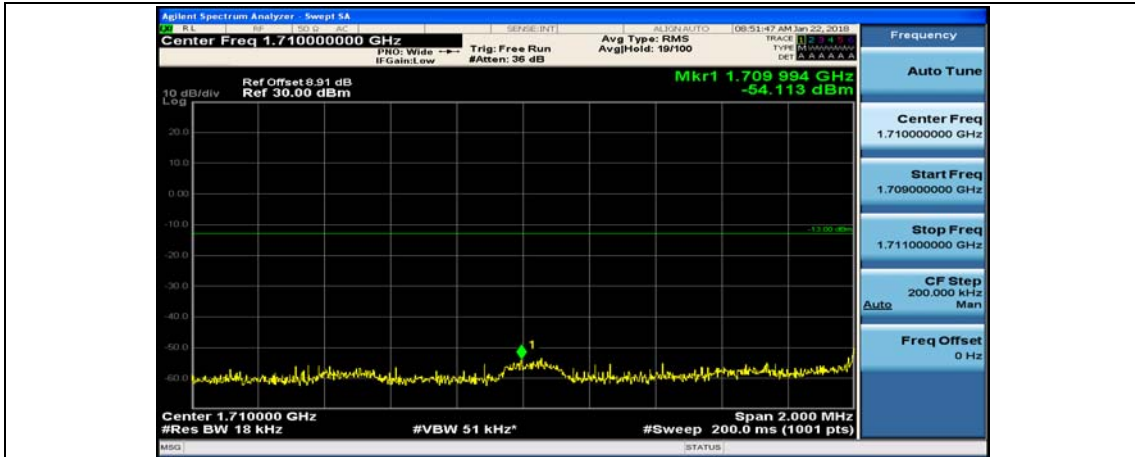

(Channel Bandwidth:20 MHz)_LCH_16QAM_1RB#99