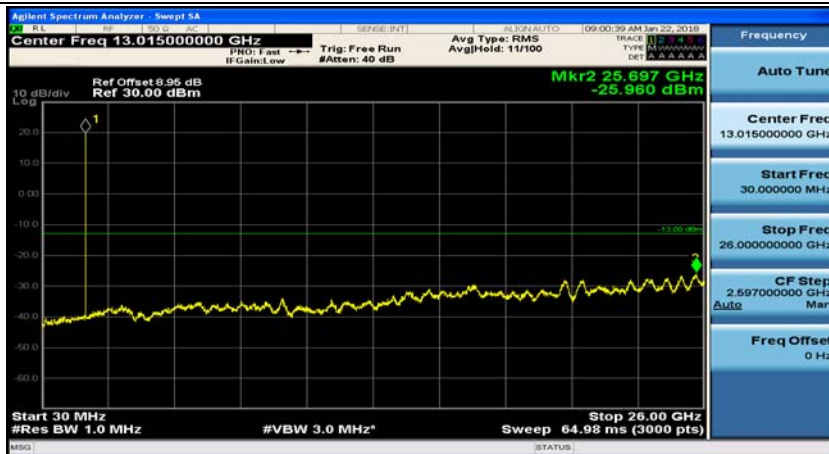

(Channel Bandwidth: 1.4 MHz)_MCH_16QAM_1RB#0

(Channel Bandwidth: 1.4 MHz)_MCH_16QAM_1RB#3

(Channel Bandwidth: 1.4 MHz)_HCH_16QAM_1RB#0

(Channel Bandwidth: 1.4 MHz)_HCH_16QAM_1RB#3

Channel Bandwidth: 3 MHz