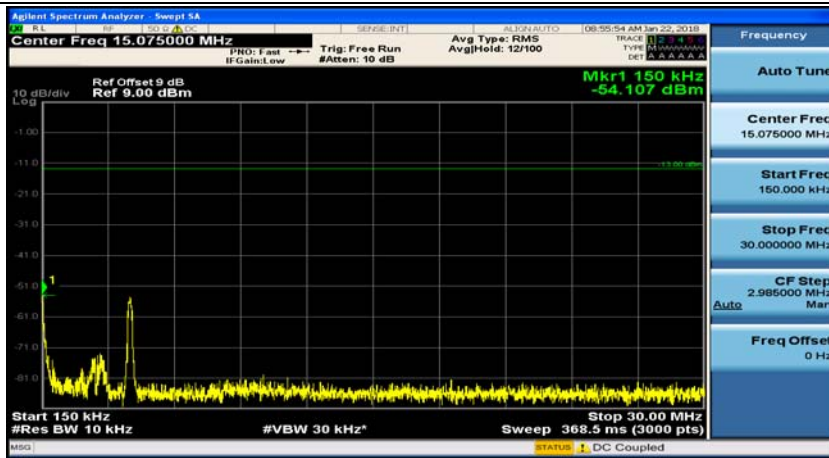

(Channel Bandwidth: 1.4 MHz)_MCH_QPSK_1RB#3

(Channel Bandwidth: 1.4 MHz)_HCH_QPSK_1RB#0

(Channel Bandwidth: 1.4 MHz)_HCH_QPSK_1RB#3

(Channel Bandwidth: 1.4 MHz)_LCH_16QAM_1RB#0

(Channel Bandwidth: 1.4 MHz)_LCH_16QAM_1RB#3