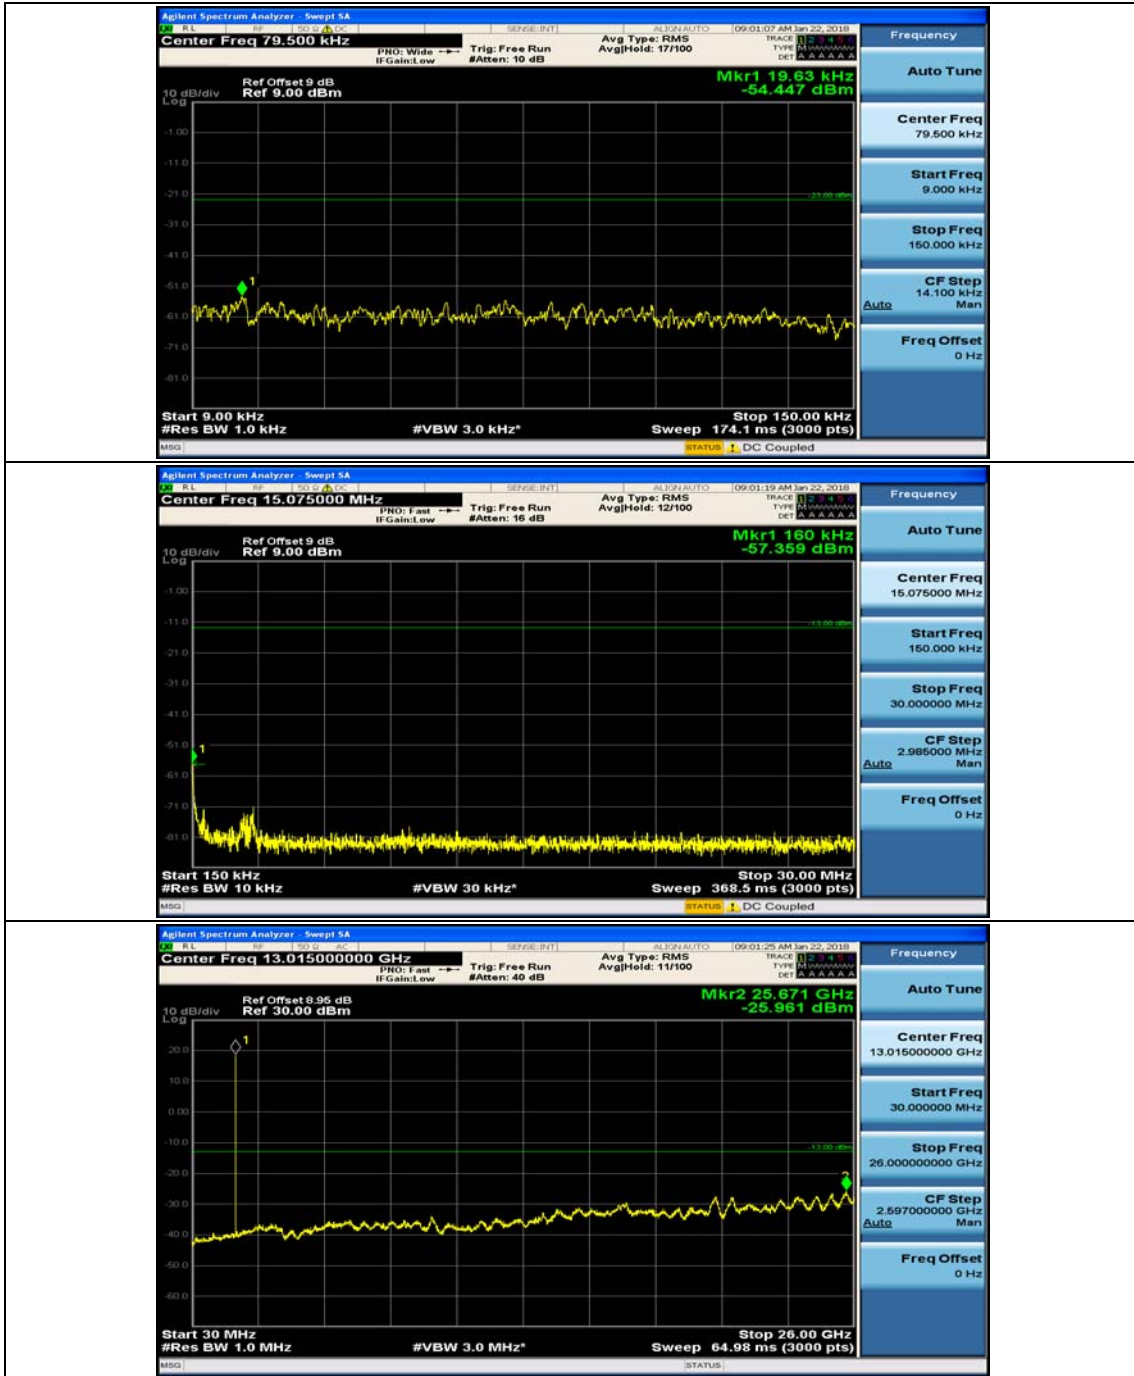

(Channel Bandwidth: 1.4 MHz)_MCH_16QAM_1RB#0

(Channel Bandwidth: 1.4 MHz)_MCH_16QAM_1RB#3

(Channel Bandwidth: 1.4 MHz)_HCH_16QAM_1RB#0

(Channel Bandwidth: 1.4 MHz)_HCH_16QAM_1RB#3

Channel Bandwidth: 3 MHz