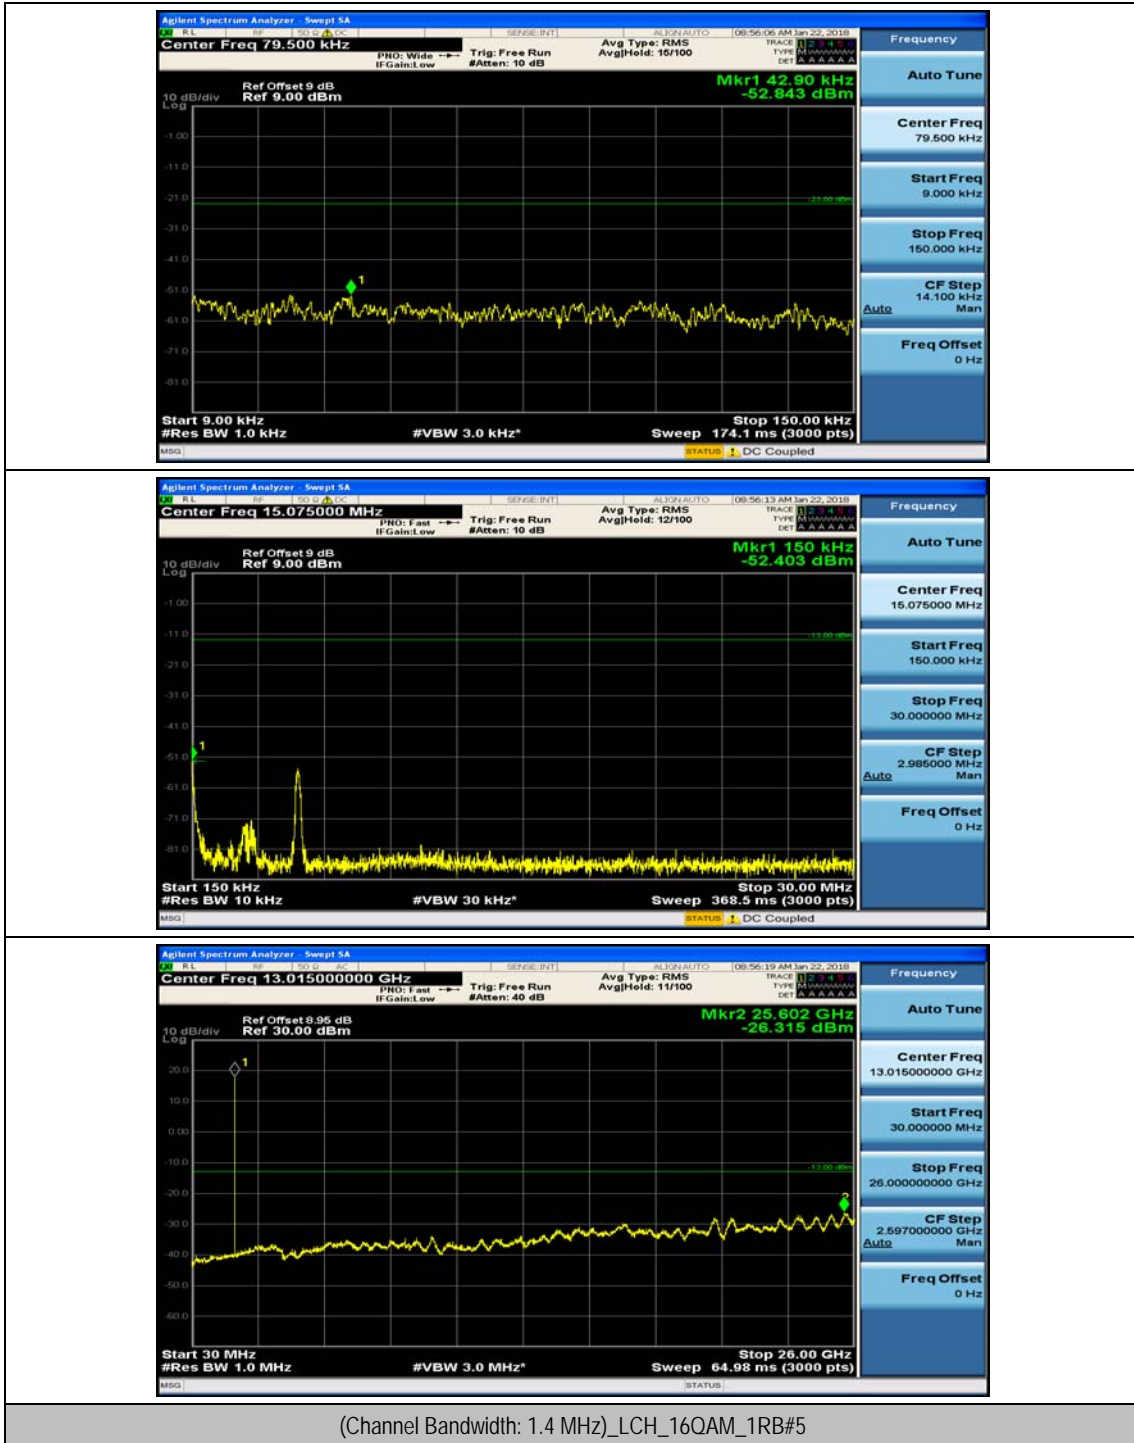

(Channel Bandwidth: 1.4 MHz)_MCH_QPSK_1RB#3

(Channel Bandwidth: 1.4 MHz)_HCH_QPSK_1RB#0

(Channel Bandwidth: 1.4 MHz)_HCH_QPSK_1RB#3

(Channel Bandwidth: 1.4 MHz)_LCH_16QAM_1RB#0

(Channel Bandwidth: 1.4 MHz)_LCH_16QAM_1RB#3