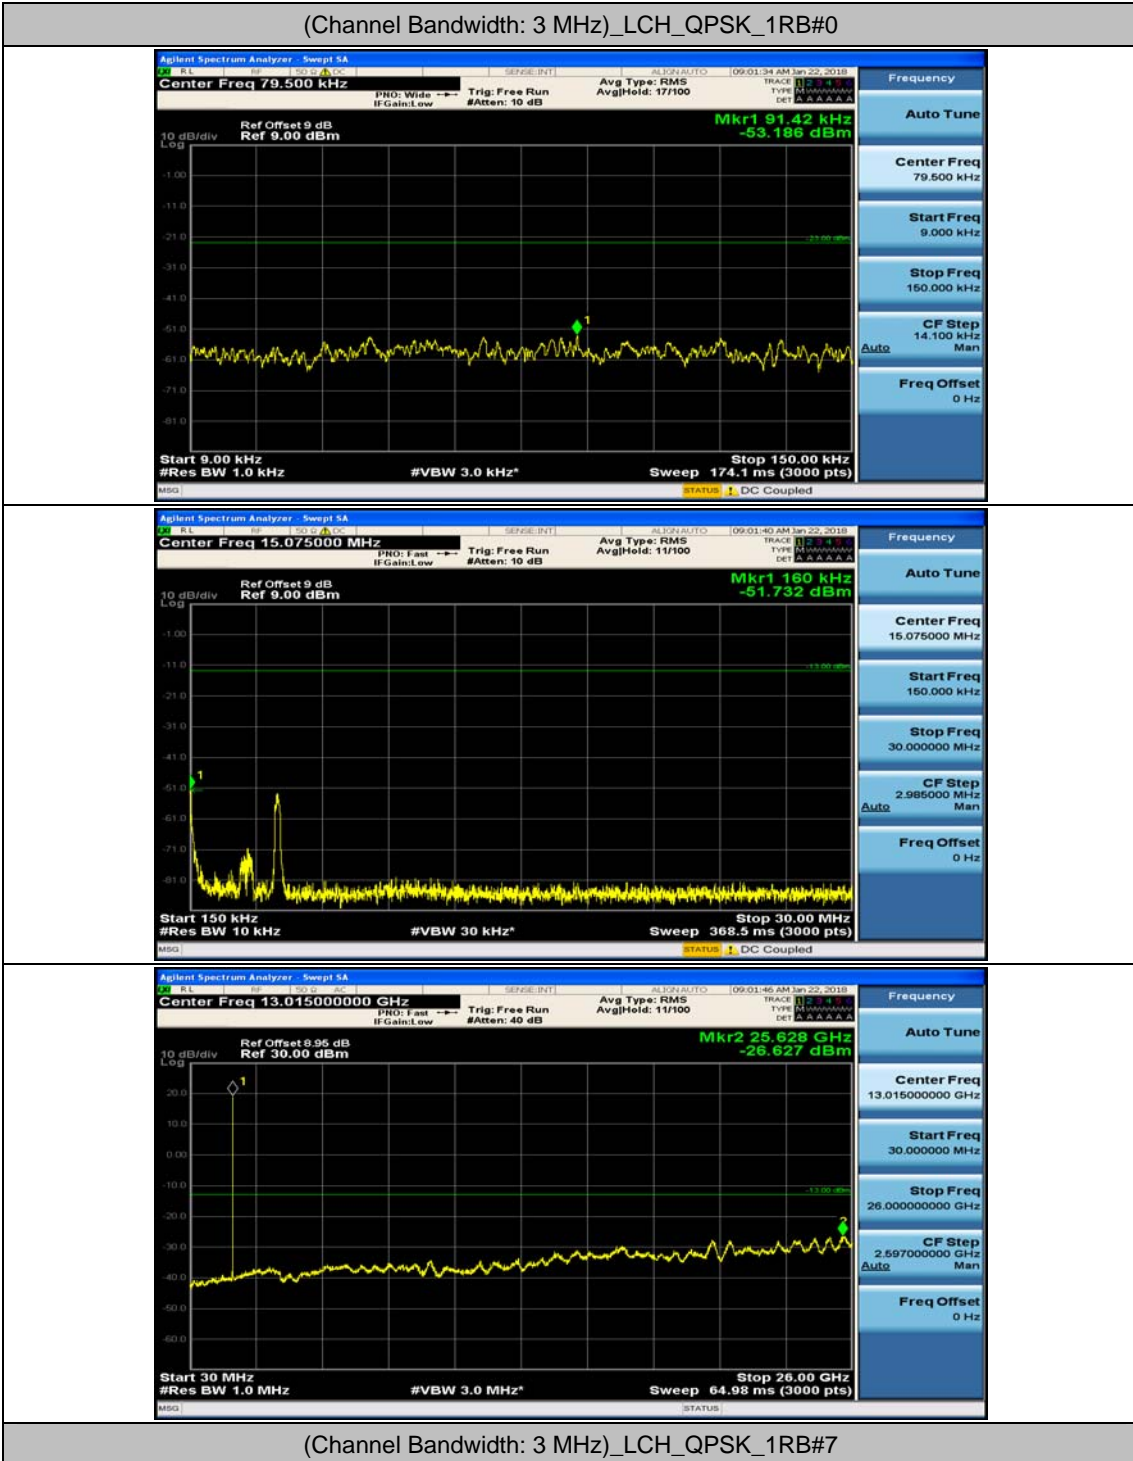

(Channel Bandwidth: 1.4 MHz)_MCH_16QAM_1RB#0

(Channel Bandwidth: 1.4 MHz)_MCH_16QAM_1RB#3

(Channel Bandwidth: 1.4 MHz)_HCH_16QAM_1RB#0

(Channel Bandwidth: 1.4 MHz)_HCH_16QAM_1RB#3

Channel Bandwidth: 3 MHz