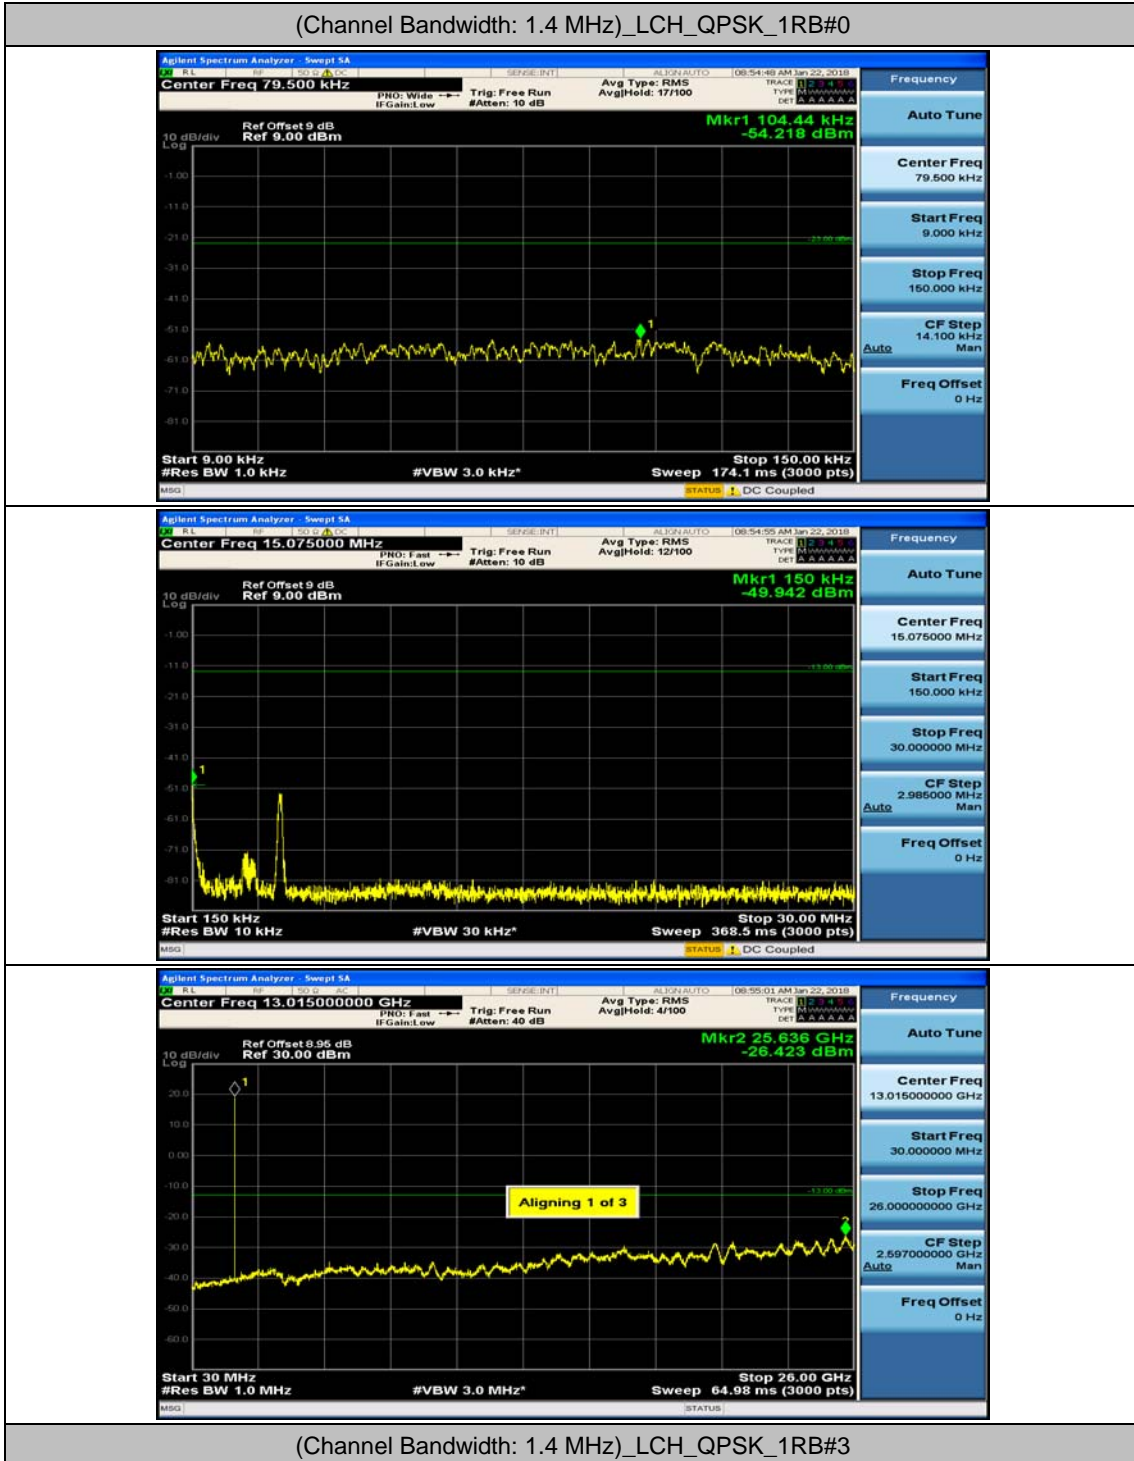

(Channel Bandwidth:20 MHz)_HCH_16QAM_50RB#50

(Channel Bandwidth:20 MHz)_HCH_16QAM_100RB#0

Appendix E: Conducted Spurious Emission

Test Graphs

Channel Bandwidth: 1.4 MHz

(Channel Bandwidth: 1.4 MHz)_MCH_QPSK_1RB#0