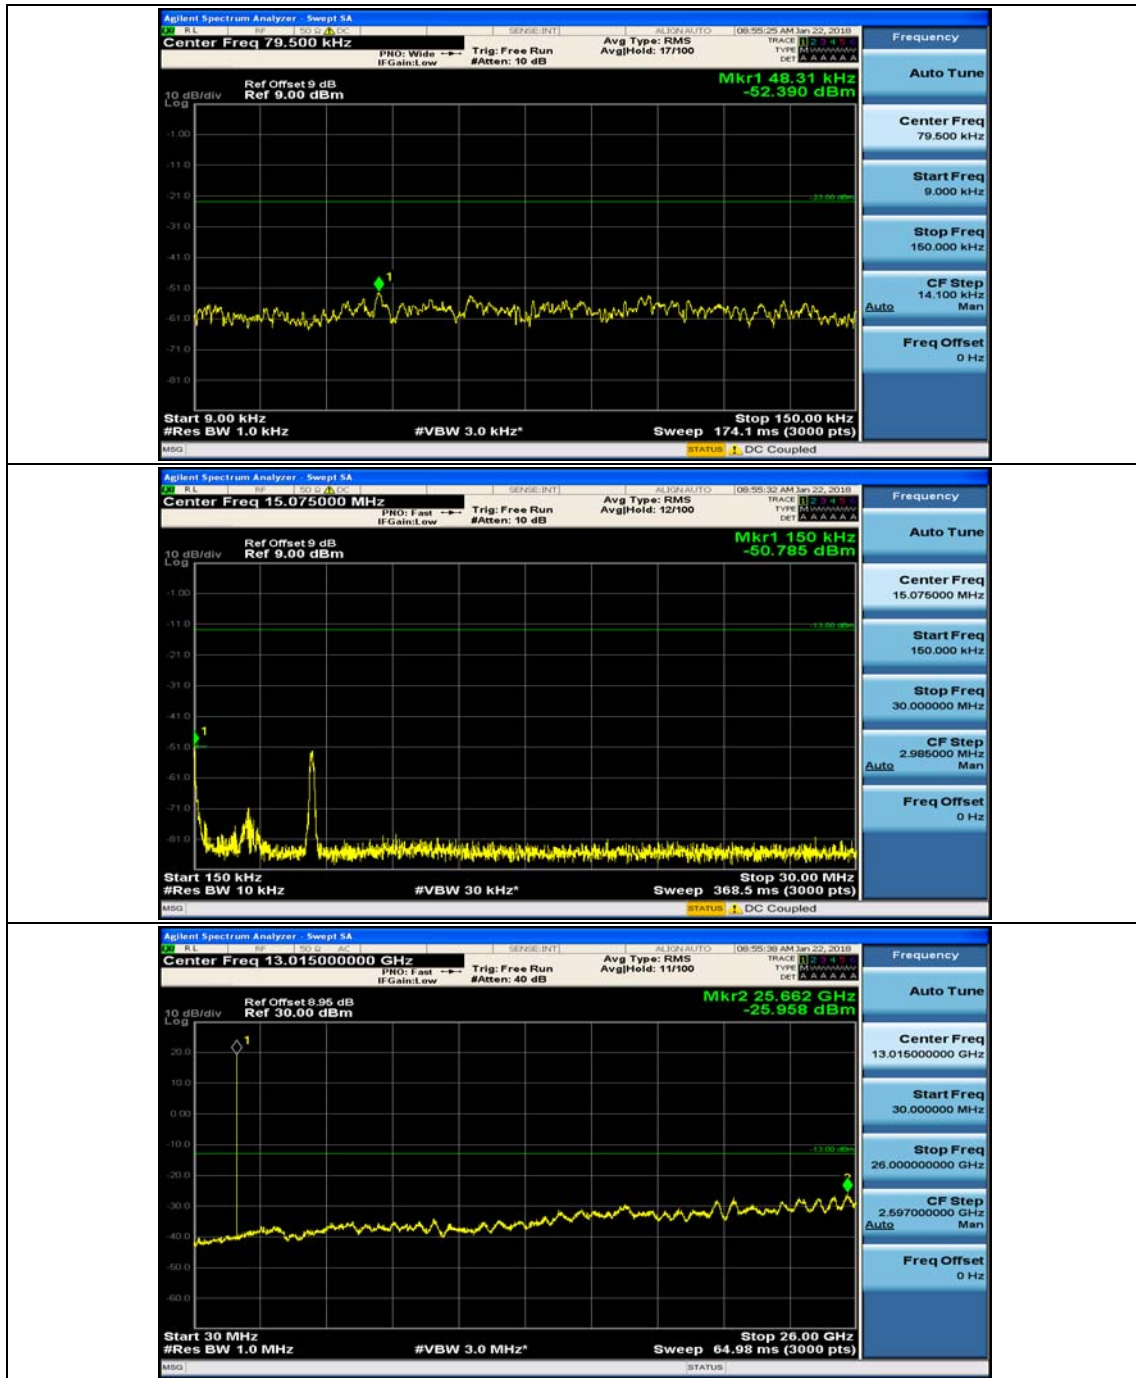

(Channel Bandwidth:20 MHz)_HCH_16QAM_50RB#50

(Channel Bandwidth:20 MHz)_HCH_16QAM_100RB#0

Appendix E: Conducted Spurious Emission

Test Graphs

Channel Bandwidth: 1.4 MHz

(Channel Bandwidth: 1.4 MHz)_MCH_QPSK_1RB#0