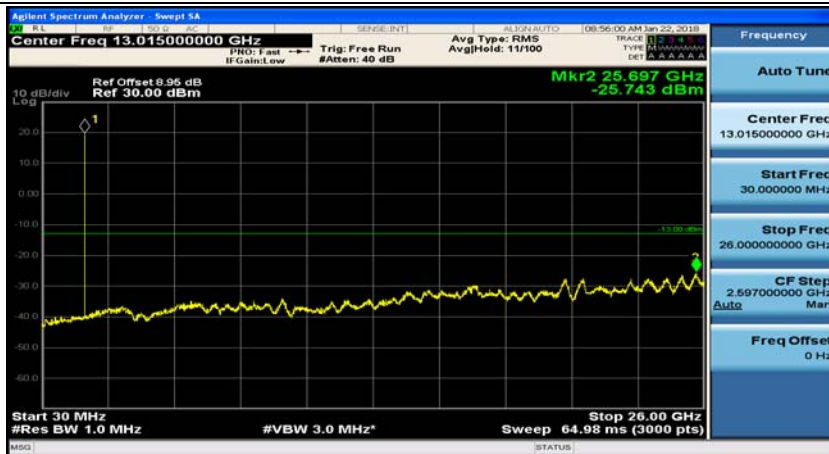

(Channel Bandwidth: 1.4 MHz)_MCH_QPSK_1RB#3

(Channel Bandwidth: 1.4 MHz)_HCH_QPSK_1RB#0

(Channel Bandwidth: 1.4 MHz)_HCH_QPSK_1RB#3

(Channel Bandwidth: 1.4 MHz)_LCH_16QAM_1RB#0

(Channel Bandwidth: 1.4 MHz)_LCH_16QAM_1RB#3