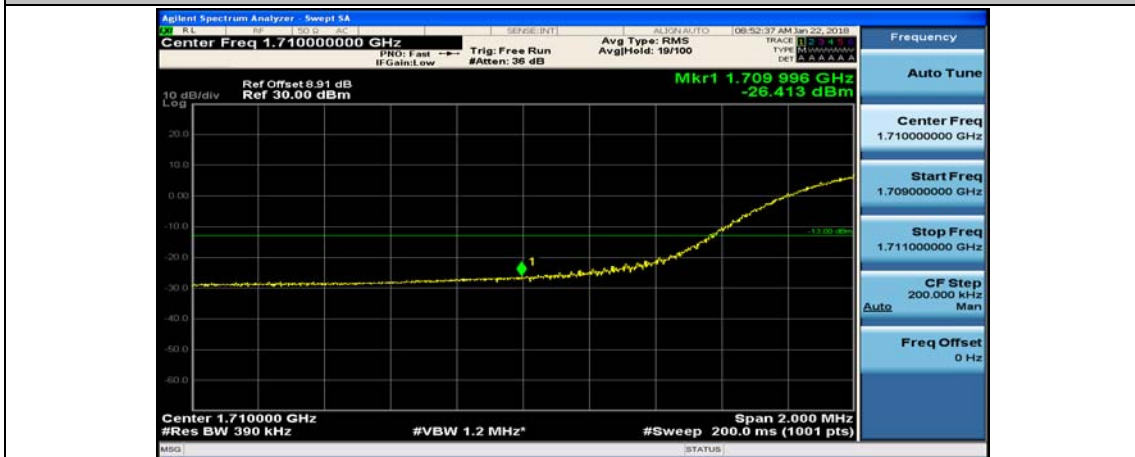

(Channel Bandwidth:20 MHz)_LCH_QPSK_100RB#0