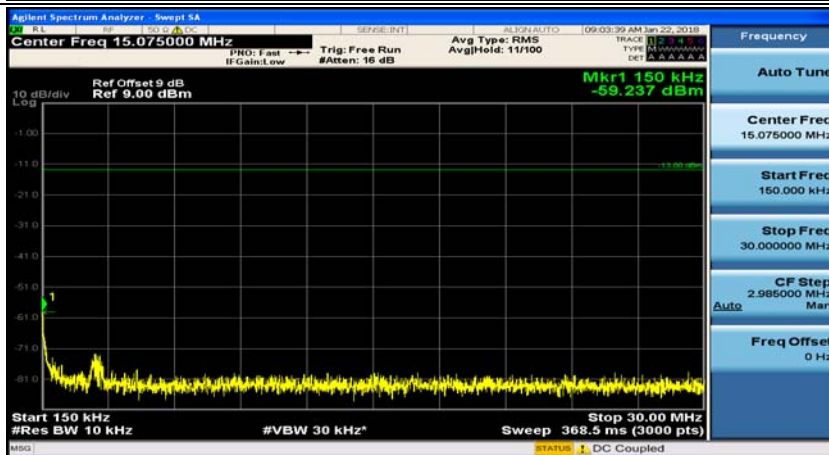

(Channel Bandwidth: 3 MHz)_MCH_QPSK_1RB#0