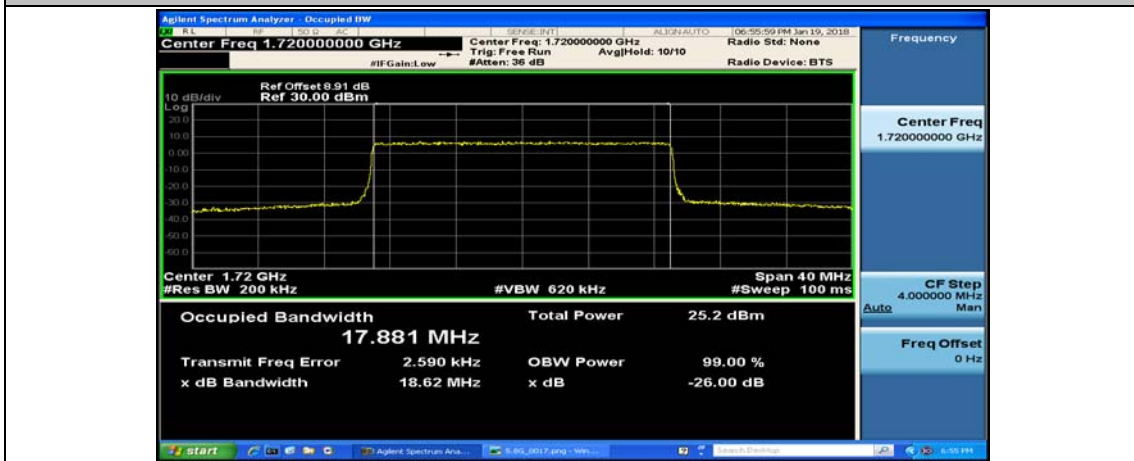

(Channel Bandwidth:20 MHz)_LCH_16QAM_100RB#0