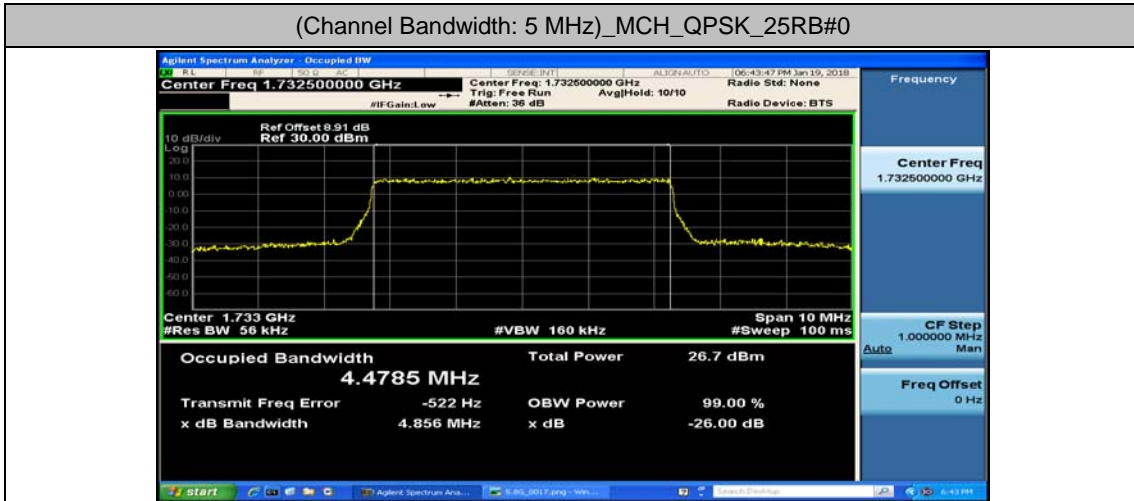

Channel Bandwidth: 5 MHz