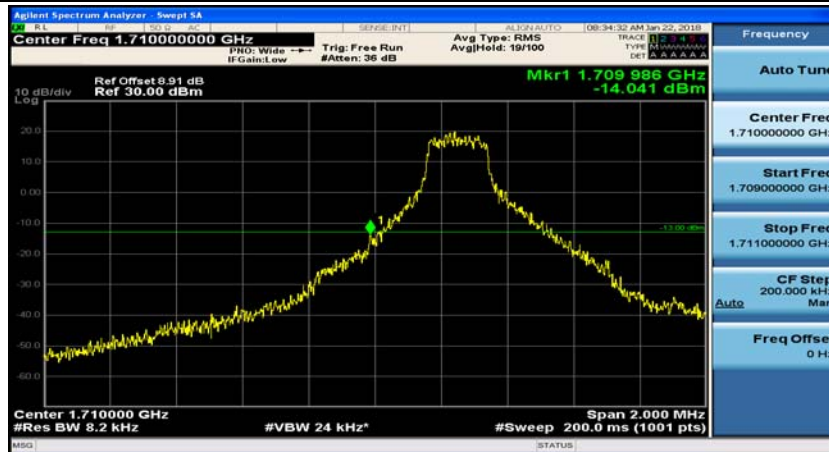

Appendix D: Band Edge

Test Graphs

Channel Bandwidth: 1.4 MHz

(Channel Bandwidth: 1.4 MHz)_LCH_QPSK_1RB#0