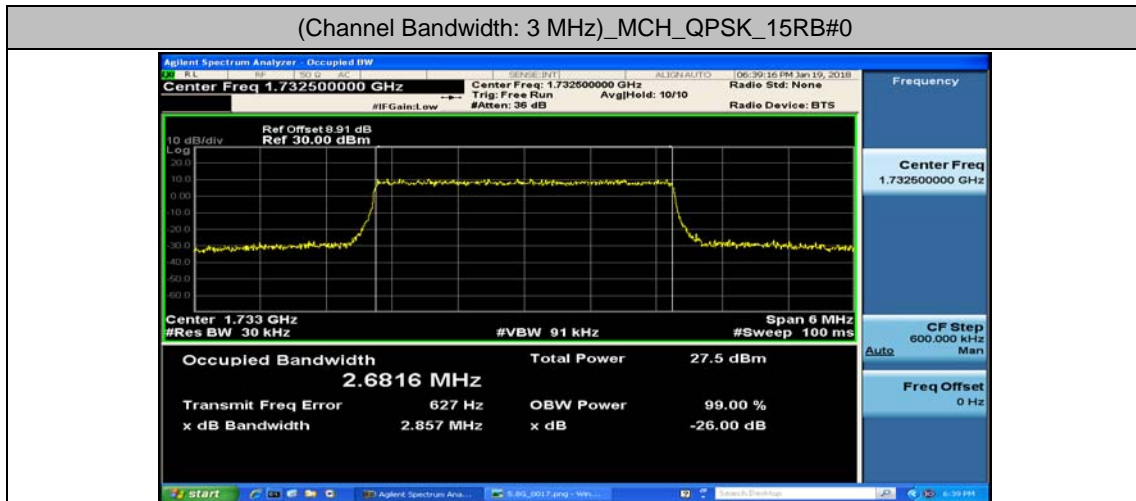

(Channel Bandwidth: 1.4 MHz)_LCH_16QAM_6RB#0

(Channel Bandwidth: 1.4 MHz)_MCH_16QAM_6RB#0

(Channel Bandwidth: 1.4 MHz)_HCH_16QAM_6RB#0

Channel Bandwidth: 3 MHz

(Channel Bandwidth: 3 MHz)_LCH_16QAM_15RB#0

(Channel Bandwidth: 3 MHz)_MCH_16QAM_15RB#0