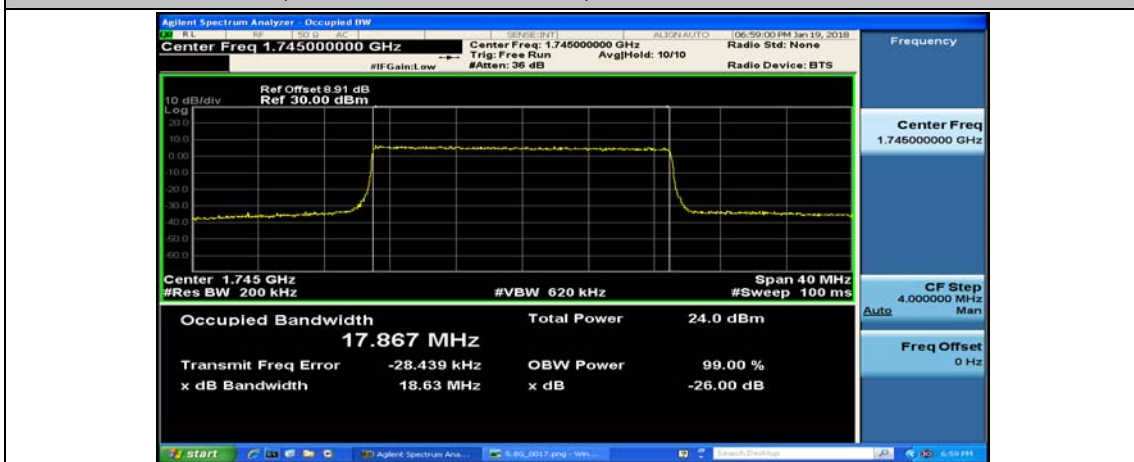

(Channel Bandwidth:15 MHz)_HCH_16QAM_75RB#0

Channel Bandwidth: 20 MHz

(Channel Bandwidth:20 MHz)_LCH_16QAM_100RB#0

(Channel Bandwidth:20 MHz)_MCH_16QAM_100RB#0

(Channel Bandwidth:20 MHz)_HCH_16QAM_100RB#0