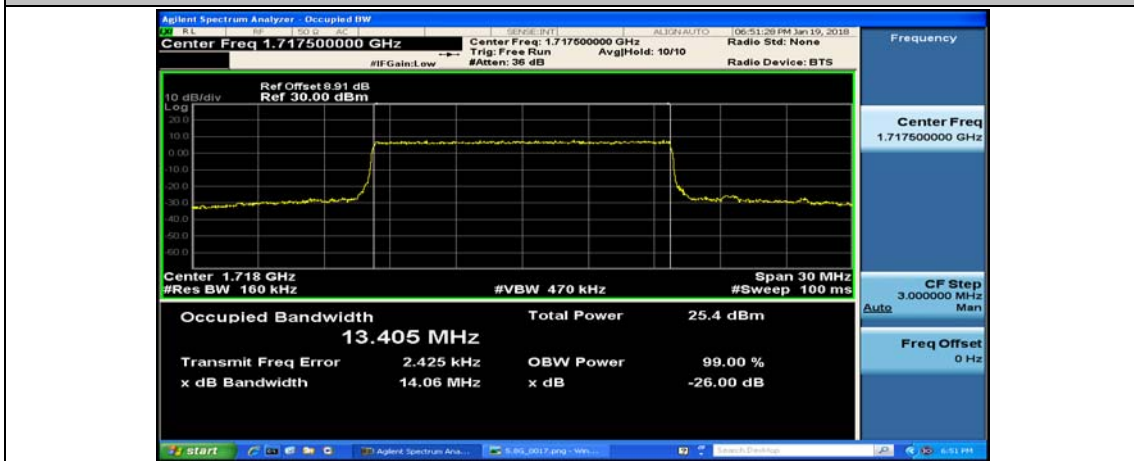

Channel Bandwidth: 10 MHz_LCH_16QAM_50RB#0

Channel Bandwidth: 10 MHz_MCH_16QAM_50RB#0

Channel Bandwidth: 10 MHz_HCH_16QAM_50RB#0

Channel Bandwidth: 15 MHz

(Channel Bandwidth:15 MHz)_LCH_16QAM_75RB#0

(Channel Bandwidth:15 MHz)_MCH_16QAM_75RB#0

(Channel Bandwidth:15 MHz)_HCH_16QAM_75RB#0

Channel Bandwidth: 20 MHz

(Channel Bandwidth:20 MHz)_LCH_16QAM_100RB#0

(Channel Bandwidth:20 MHz)_MCH_16QAM_100RB#0

(Channel Bandwidth:20 MHz)_HCH_16QAM_100RB#0