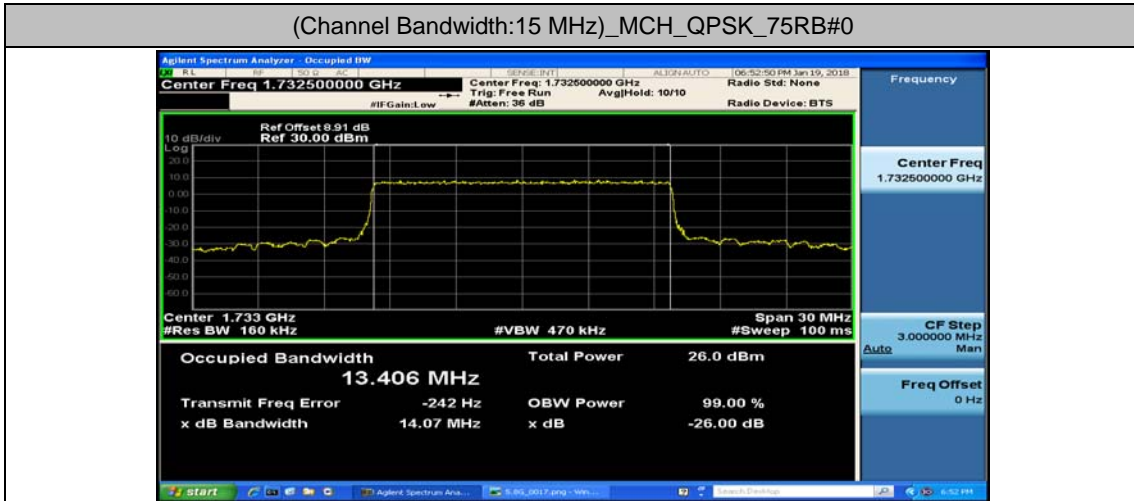

Channel Bandwidth: 10 MHz_LCH_16QAM_50RB#0

Channel Bandwidth: 10 MHz_MCH_16QAM_50RB#0

Channel Bandwidth: 10 MHz_HCH_16QAM_50RB#0

Channel Bandwidth: 15 MHz

(Channel Bandwidth:15 MHz)_LCH_16QAM_75RB#0

(Channel Bandwidth:15 MHz)_MCH_16QAM_75RB#0