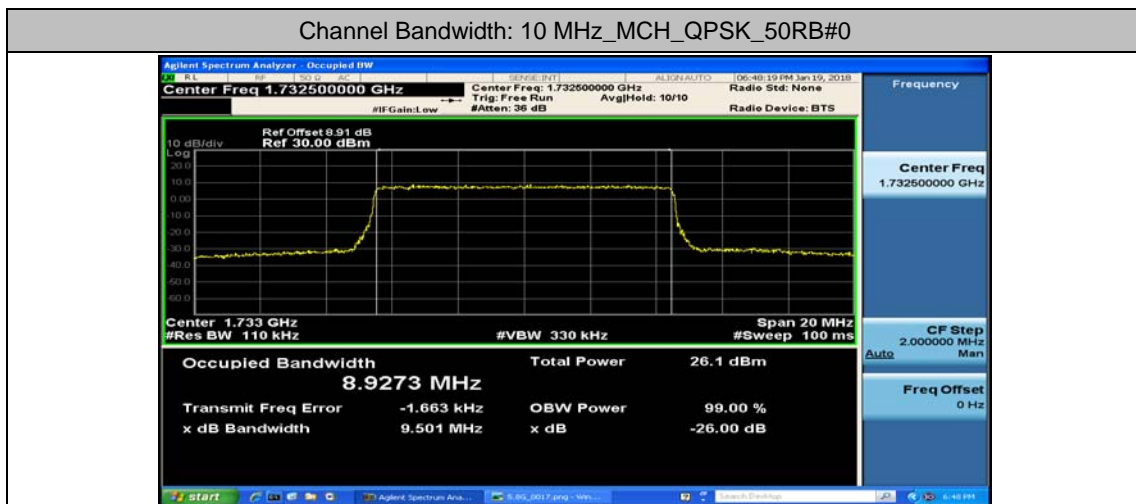

(Channel Bandwidth: 3 MHz)_HCH_16QAM_15RB#0

Channel Bandwidth: 5 MHz

(Channel Bandwidth: 5 MHz)_LCH_16QAM_25RB#0

(Channel Bandwidth: 5 MHz)_MCH_16QAM_25RB#0

(Channel Bandwidth: 5 MHz)_HCH_16QAM_25RB#0

Channel Bandwidth: 10 MHz

Channel Bandwidth: 10 MHz_LCH_16QAM_50RB#0

Channel Bandwidth: 10 MHz_MCH_16QAM_50RB#0

Channel Bandwidth: 10 MHz_HCH_16QAM_50RB#0

Channel Bandwidth: 15 MHz

(Channel Bandwidth:15 MHz)_LCH_16QAM_75RB#0

(Channel Bandwidth:15 MHz)_MCH_16QAM_75RB#0