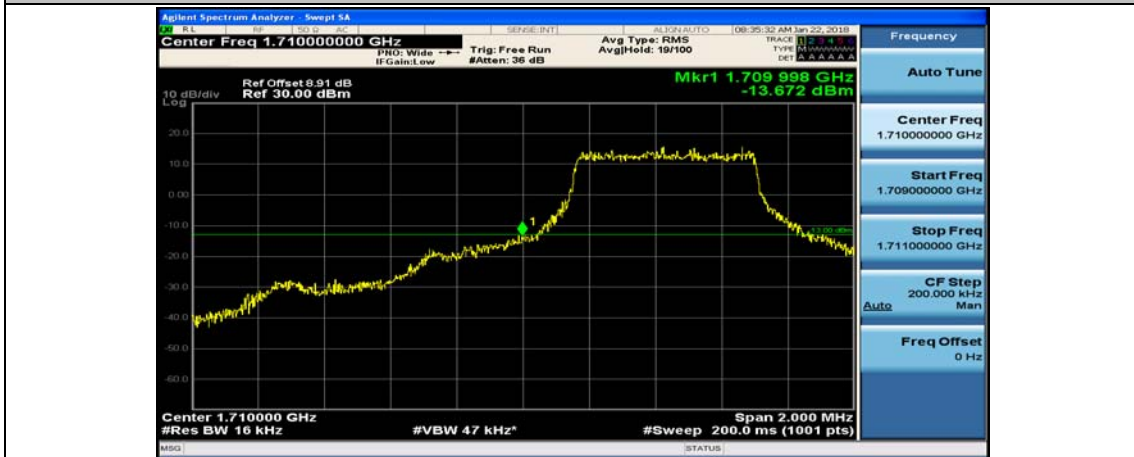

(Channel Bandwidth: 1.4 MHz)_LCH_16QAM_1RB#0

(Channel Bandwidth: 1.4 MHz)_LCH_16QAM_1RB#3

(Channel Bandwidth: 1.4 MHz)_LCH_16QAM_1RB#5

(Channel Bandwidth: 1.4 MHz)_LCH_16QAM_3RB#0

(Channel Bandwidth: 1.4 MHz)_LCH_16QAM_3RB#2