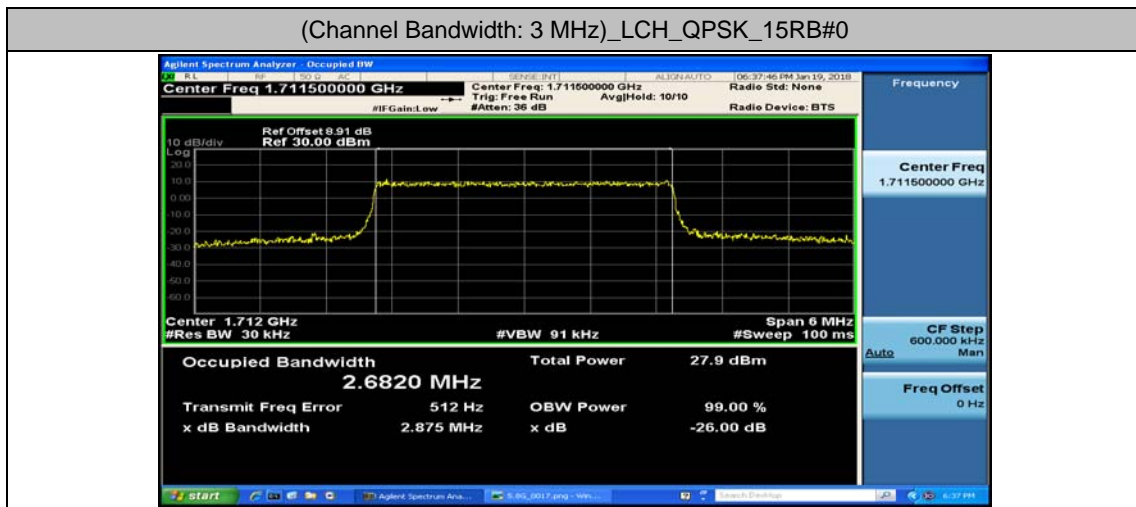

(Channel Bandwidth: 1.4 MHz)_LCH_16QAM_6RB#0

(Channel Bandwidth: 1.4 MHz)_MCH_16QAM_6RB#0

(Channel Bandwidth: 1.4 MHz)_HCH_16QAM_6RB#0

Channel Bandwidth: 3 MHz

(Channel Bandwidth: 3 MHz)_LCH_16QAM_15RB#0

(Channel Bandwidth: 3 MHz)_MCH_16QAM_15RB#0