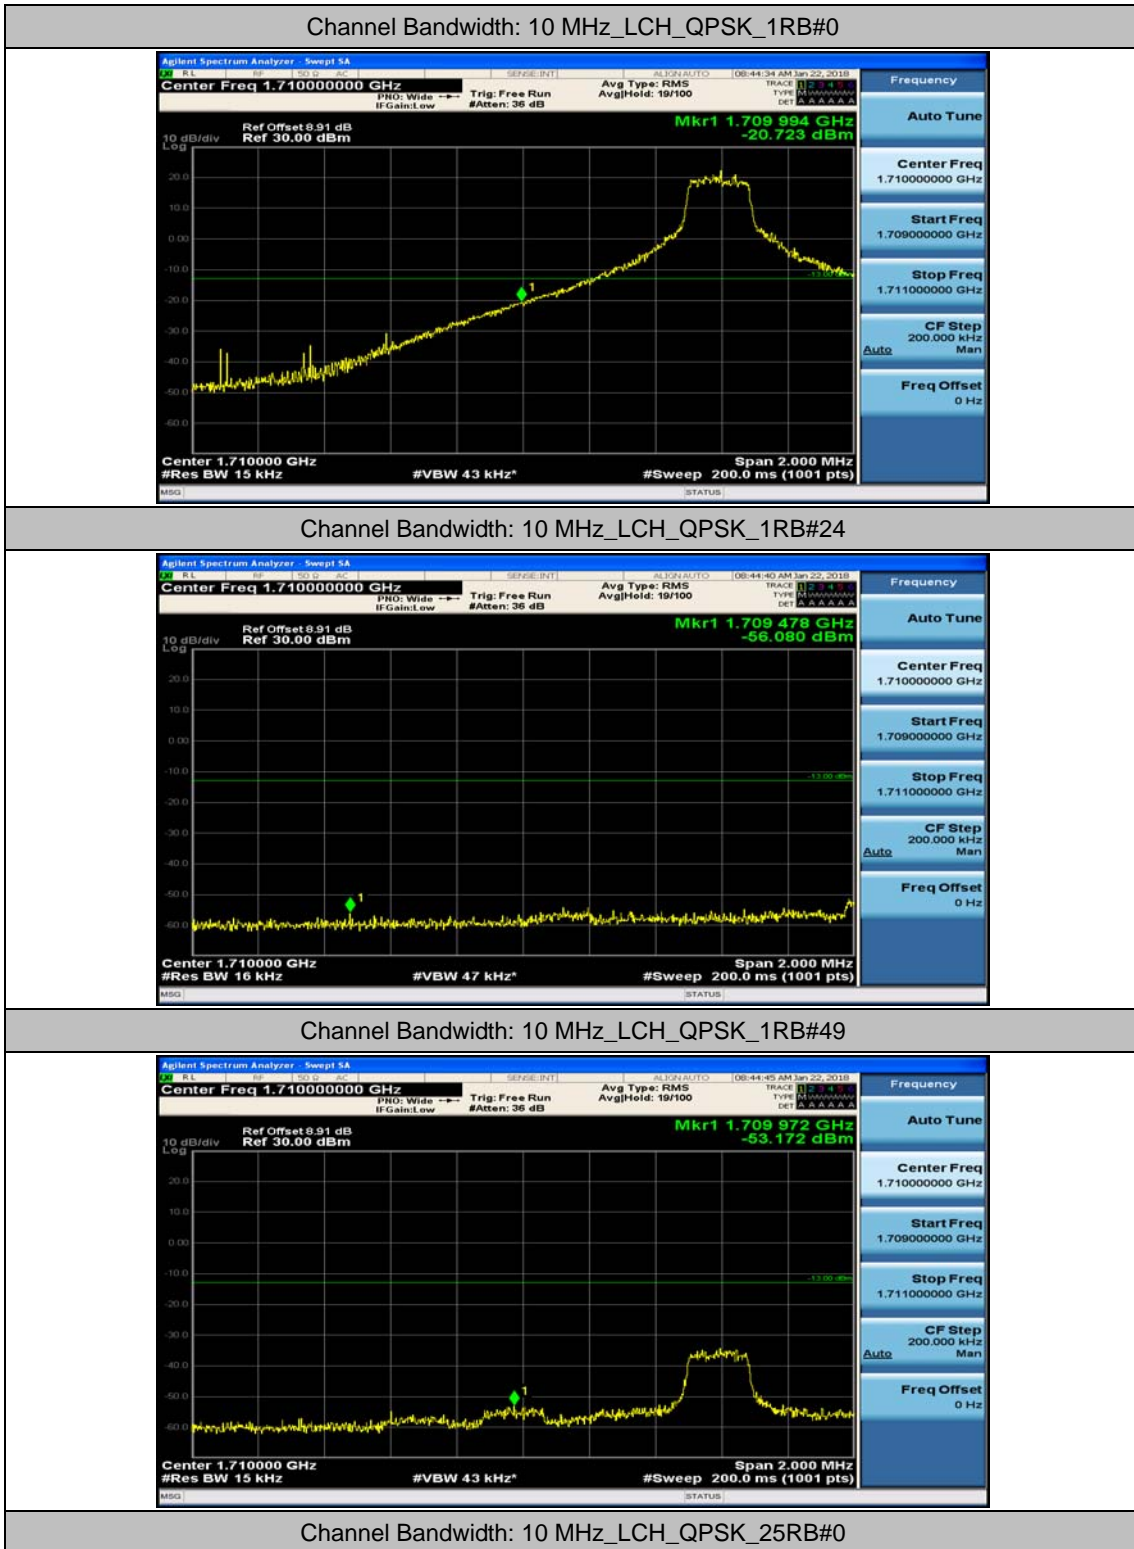

Channel Bandwidth: 10 MHz