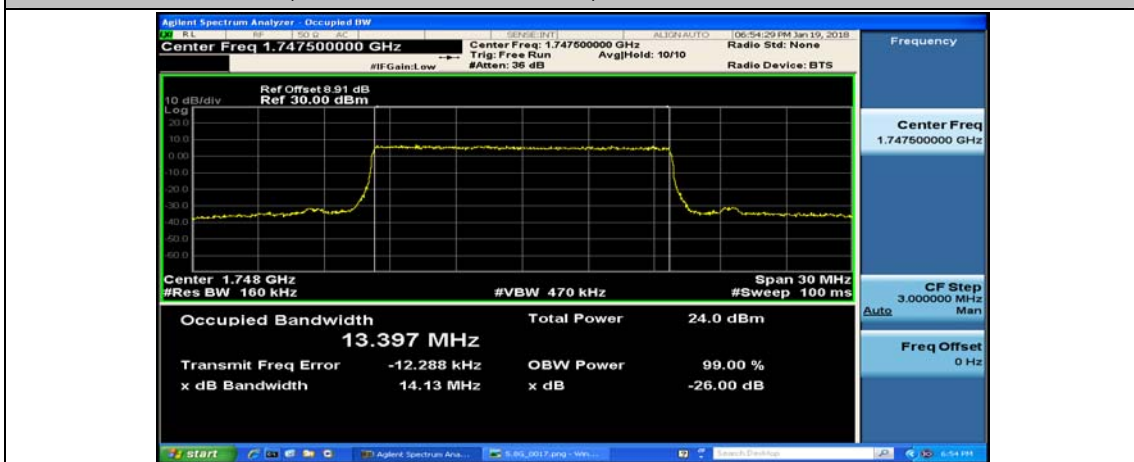

Channel Bandwidth: 10 MHz_LCH_16QAM_50RB#0

Channel Bandwidth: 10 MHz_MCH_16QAM_50RB#0

Channel Bandwidth: 10 MHz_HCH_16QAM_50RB#0

Channel Bandwidth: 15 MHz

(Channel Bandwidth:15 MHz)_LCH_16QAM_75RB#0

(Channel Bandwidth:15 MHz)_MCH_16QAM_75RB#0

(Channel Bandwidth:15 MHz)_HCH_16QAM_75RB#0

Channel Bandwidth: 20 MHz

(Channel Bandwidth:20 MHz)_LCH_16QAM_100RB#0

(Channel Bandwidth:20 MHz)_MCH_16QAM_100RB#0

(Channel Bandwidth:20 MHz)_HCH_16QAM_100RB#0