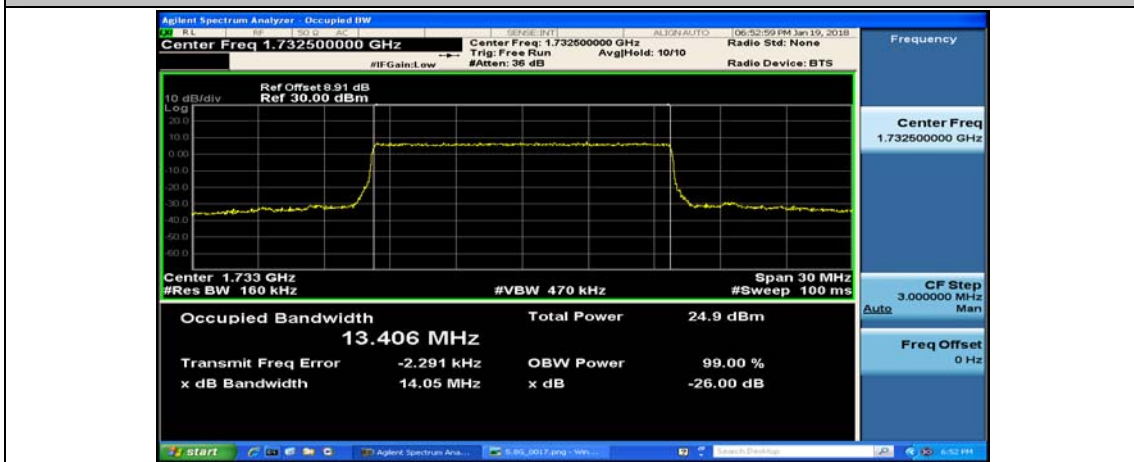

Channel Bandwidth: 10 MHz_LCH_16QAM_50RB#0

Channel Bandwidth: 10 MHz_MCH_16QAM_50RB#0

Channel Bandwidth: 10 MHz_HCH_16QAM_50RB#0

Channel Bandwidth: 15 MHz

(Channel Bandwidth:15 MHz)_LCH_16QAM_75RB#0

(Channel Bandwidth:15 MHz)_MCH_16QAM_75RB#0

(Channel Bandwidth:15 MHz)_HCH_16QAM_75RB#0

Channel Bandwidth: 20 MHz

(Channel Bandwidth:20 MHz)_LCH_16QAM_100RB#0

(Channel Bandwidth:20 MHz)_MCH_16QAM_100RB#0

(Channel Bandwidth:20 MHz)_HCH_16QAM_100RB#0