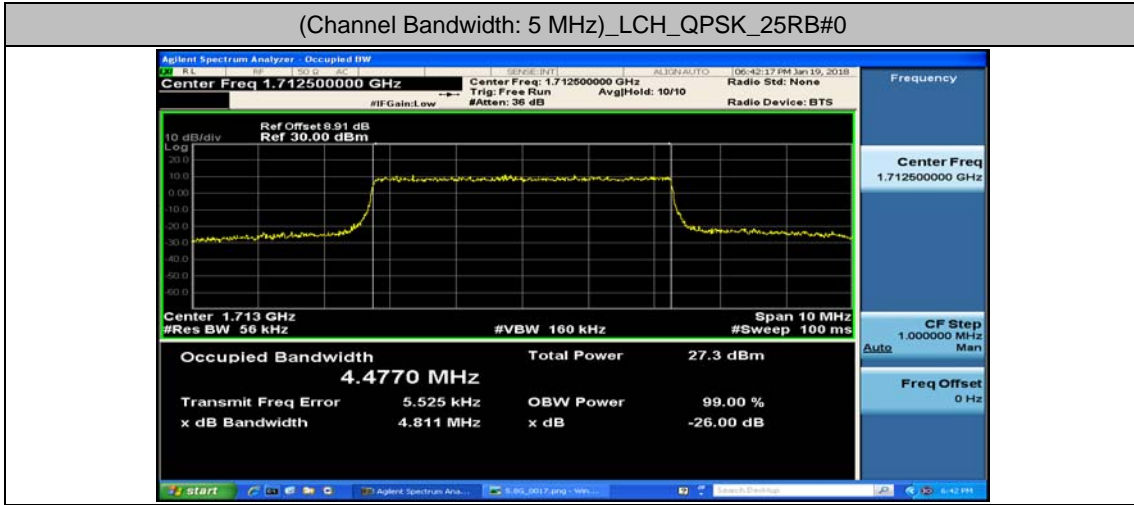

Channel Bandwidth: 5 MHz