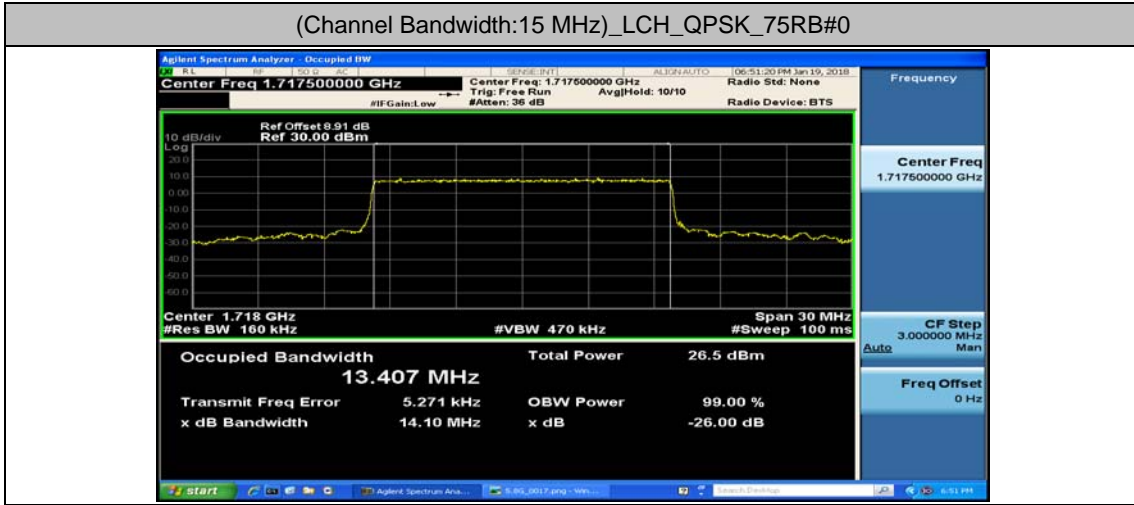

Channel Bandwidth: 10 MHz_LCH_16QAM_50RB#0

Channel Bandwidth: 10 MHz_MCH_16QAM_50RB#0

Channel Bandwidth: 10 MHz_HCH_16QAM_50RB#0

Channel Bandwidth: 15 MHz

(Channel Bandwidth:15 MHz)_LCH_16QAM_75RB#0

(Channel Bandwidth:15 MHz)_MCH_16QAM_75RB#0