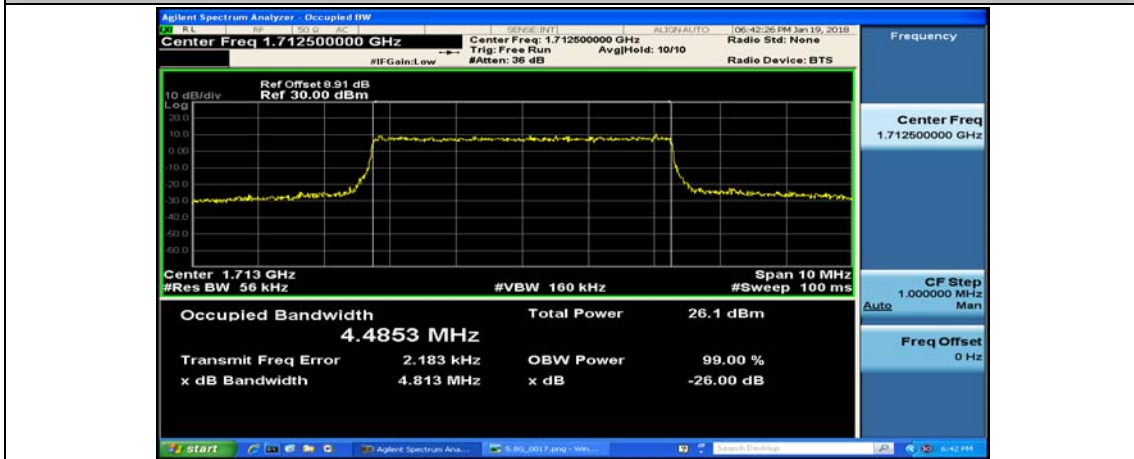

(Channel Bandwidth: 1.4 MHz)_LCH_16QAM_6RB#0

(Channel Bandwidth: 1.4 MHz)_MCH_16QAM_6RB#0

(Channel Bandwidth: 1.4 MHz)_HCH_16QAM_6RB#0

Channel Bandwidth: 3 MHz

(Channel Bandwidth: 3 MHz)_LCH_16QAM_15RB#0

(Channel Bandwidth: 3 MHz)_MCH_16QAM_15RB#0

(Channel Bandwidth: 3 MHz)_HCH_16QAM_15RB#0

Channel Bandwidth: 5 MHz

(Channel Bandwidth: 5 MHz)_LCH_16QAM_25RB#0

(Channel Bandwidth: 5 MHz)_MCH_16QAM_25RB#0

(Channel Bandwidth: 5 MHz)_HCH_16QAM_25RB#0

Channel Bandwidth: 10 MHz