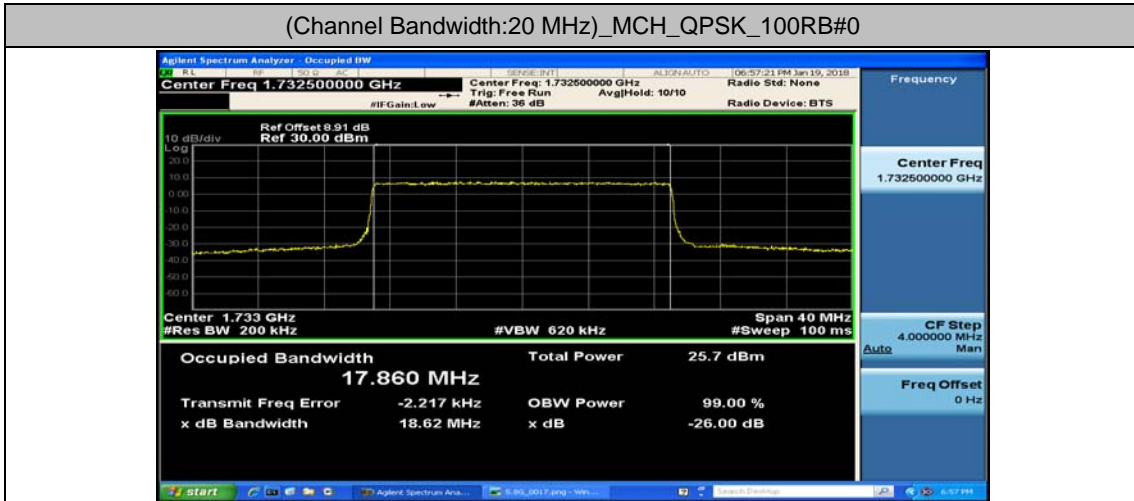

Channel Bandwidth: 20 MHz