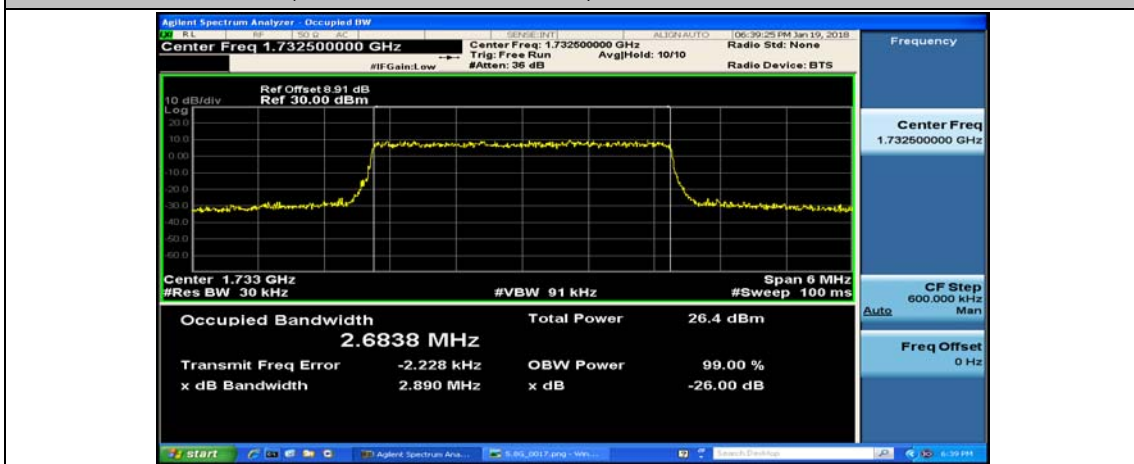

(Channel Bandwidth: 1.4 MHz)_LCH_16QAM_6RB#0

(Channel Bandwidth: 1.4 MHz)_MCH_16QAM_6RB#0

(Channel Bandwidth: 1.4 MHz)_HCH_16QAM_6RB#0

Channel Bandwidth: 3 MHz

(Channel Bandwidth: 3 MHz)_LCH_16QAM_15RB#0

(Channel Bandwidth: 3 MHz)_MCH_16QAM_15RB#0