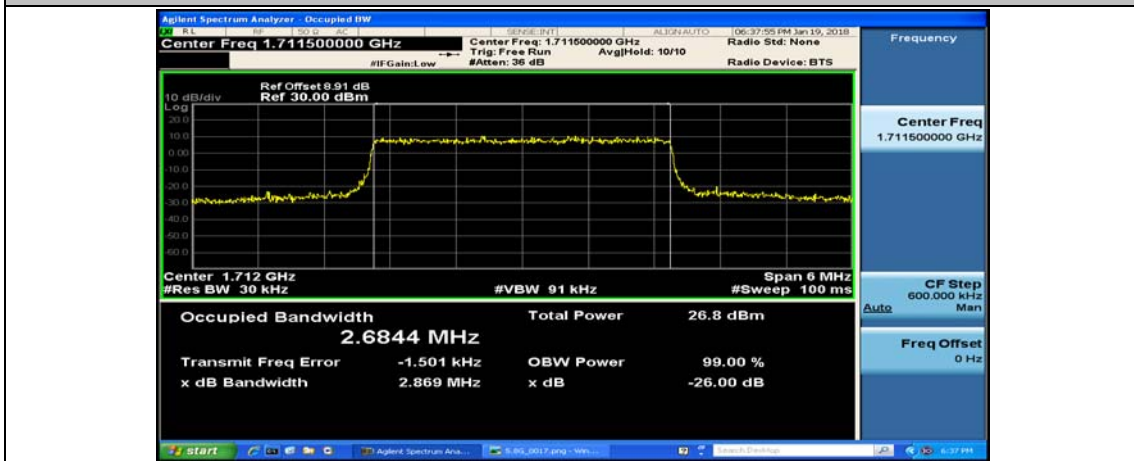

(Channel Bandwidth: 1.4 MHz)_LCH_16QAM_6RB#0

(Channel Bandwidth: 1.4 MHz)_MCH_16QAM_6RB#0

(Channel Bandwidth: 1.4 MHz)_HCH_16QAM_6RB#0

Channel Bandwidth: 3 MHz

(Channel Bandwidth: 3 MHz)_LCH_16QAM_15RB#0

(Channel Bandwidth: 3 MHz)_MCH_16QAM_15RB#0