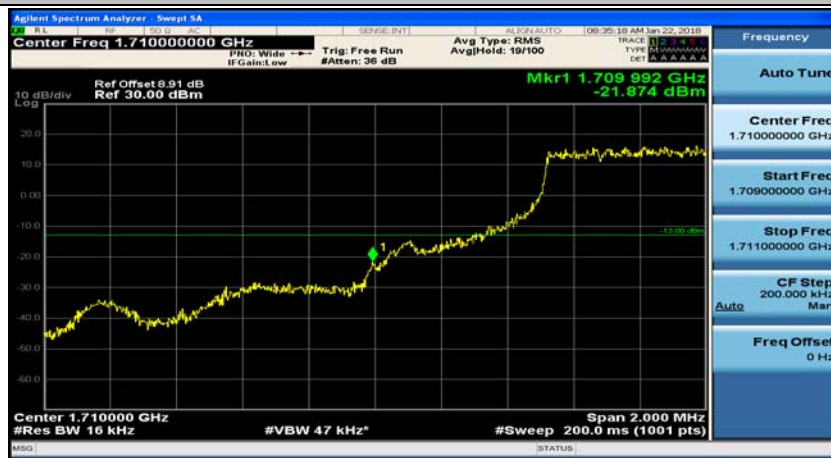

Appendix D: Band Edge

Test Graphs

Channel Bandwidth: 1.4 MHz

(Channel Bandwidth: 1.4 MHz)_LCH_QPSK_1RB#0

(Channel Bandwidth: 1.4 MHz)_LCH_QPSK_1RB#3

(Channel Bandwidth: 1.4 MHz)_LCH_QPSK_1RB#5

(Channel Bandwidth: 1.4 MHz)_LCH_QPSK_3RB#0

(Channel Bandwidth: 1.4 MHz)_LCH_QPSK_3RB#2

(Channel Bandwidth: 1.4 MHz)_LCH_QPSK_3RB#3

(Channel Bandwidth: 1.4 MHz)_LCH_QPSK_6RB#0

(Channel Bandwidth: 1.4 MHz)_HCH_QPSK_1RB#0

(Channel Bandwidth: 1.4 MHz)_HCH_QPSK_1RB#3