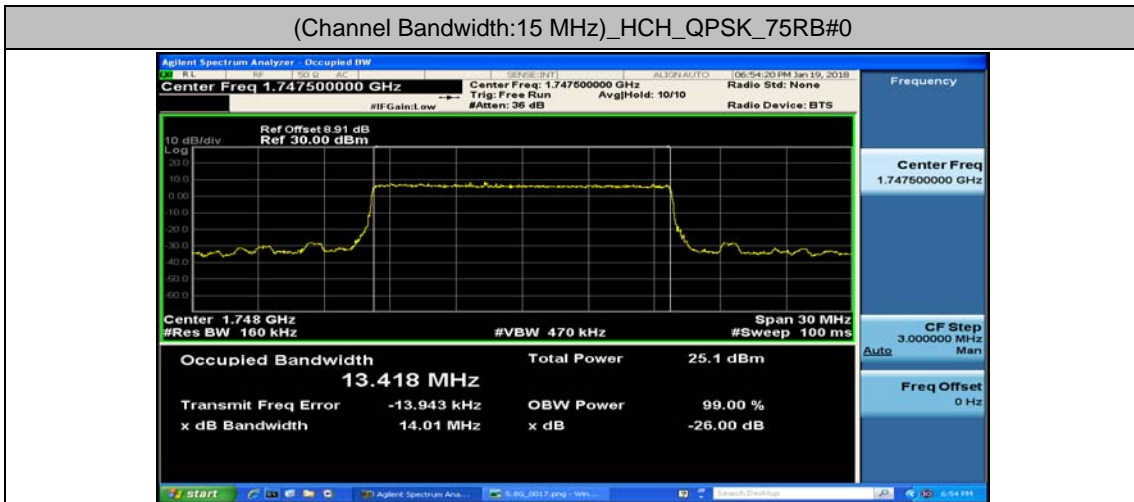

Channel Bandwidth: 10 MHz_LCH_16QAM_50RB#0

Channel Bandwidth: 10 MHz_MCH_16QAM_50RB#0

Channel Bandwidth: 10 MHz_HCH_16QAM_50RB#0

Channel Bandwidth: 15 MHz

(Channel Bandwidth:15 MHz)_LCH_16QAM_75RB#0

(Channel Bandwidth:15 MHz)_MCH_16QAM_75RB#0