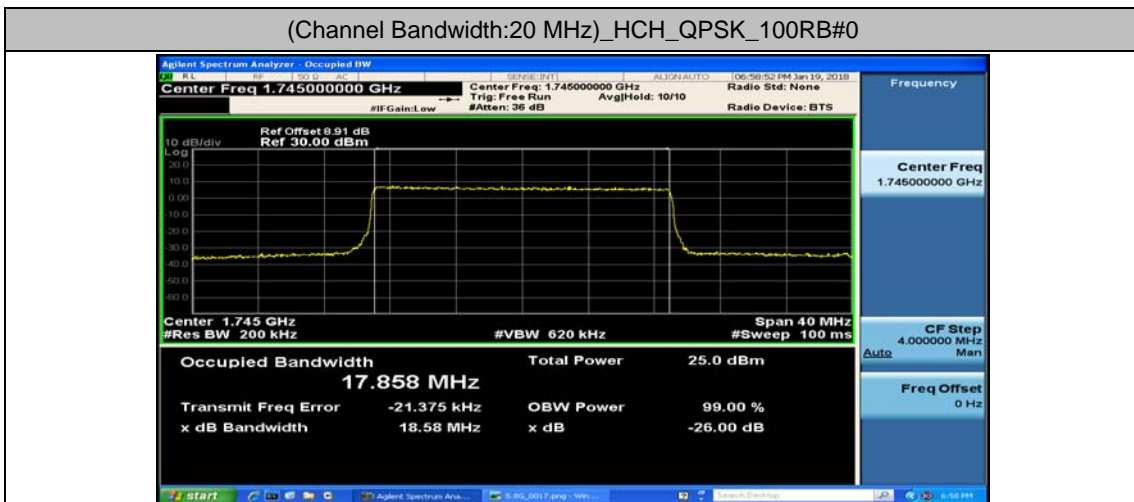

Channel Bandwidth: 20 MHz