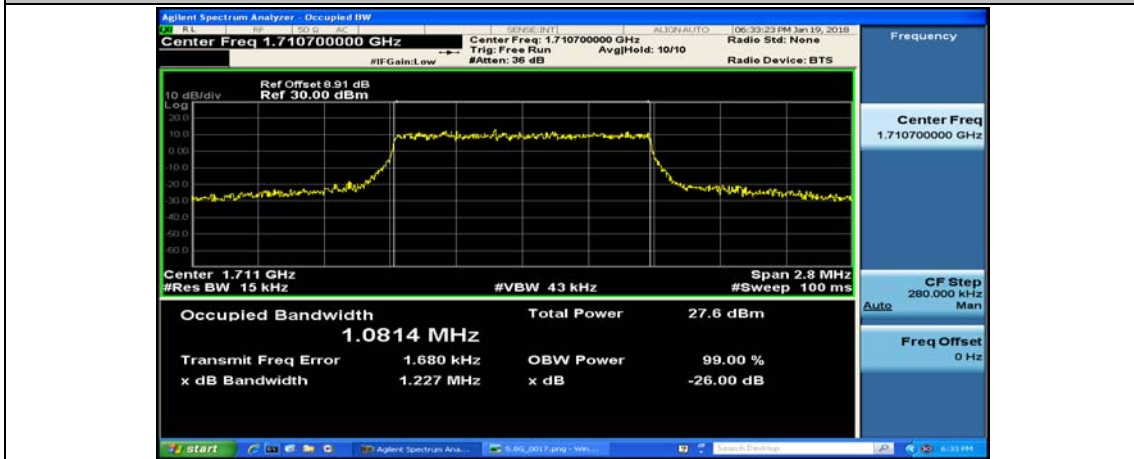

(Channel Bandwidth: 1.4 MHz)_LCH_16QAM_6RB#0

(Channel Bandwidth: 1.4 MHz)_MCH_16QAM_6RB#0

(Channel Bandwidth: 1.4 MHz)_HCH_16QAM_6RB#0

Channel Bandwidth: 3 MHz

(Channel Bandwidth: 3 MHz)_LCH_16QAM_15RB#0

(Channel Bandwidth: 3 MHz)_MCH_16QAM_15RB#0

(Channel Bandwidth: 3 MHz)_HCH_16QAM_15RB#0

Channel Bandwidth: 5 MHz

(Channel Bandwidth: 5 MHz)_LCH_16QAM_25RB#0

(Channel Bandwidth: 5 MHz)_MCH_16QAM_25RB#0

(Channel Bandwidth: 5 MHz)_HCH_16QAM_25RB#0

Channel Bandwidth: 10 MHz