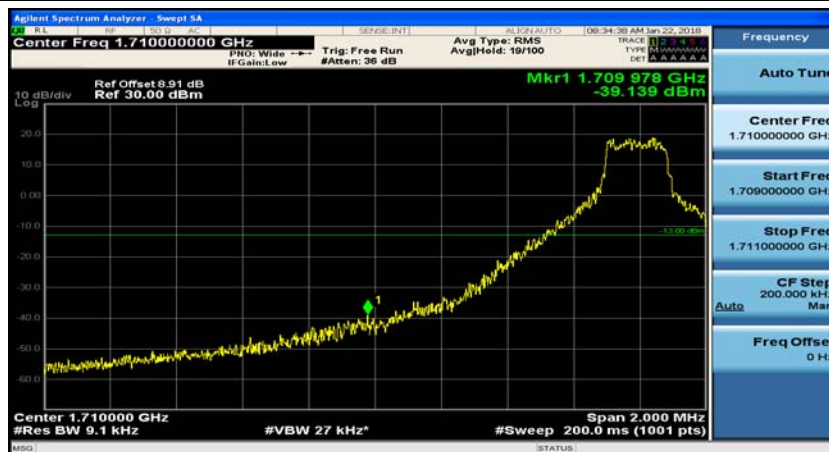

Appendix D: Band Edge

Test Graphs

Channel Bandwidth: 1.4 MHz

(Channel Bandwidth: 1.4 MHz)_LCH_QPSK_1RB#0

(Channel Bandwidth: 1.4 MHz)_LCH_QPSK_1RB#3

(Channel Bandwidth: 1.4 MHz)_LCH_QPSK_1RB#5

(Channel Bandwidth: 1.4 MHz)_LCH_QPSK_3RB#0