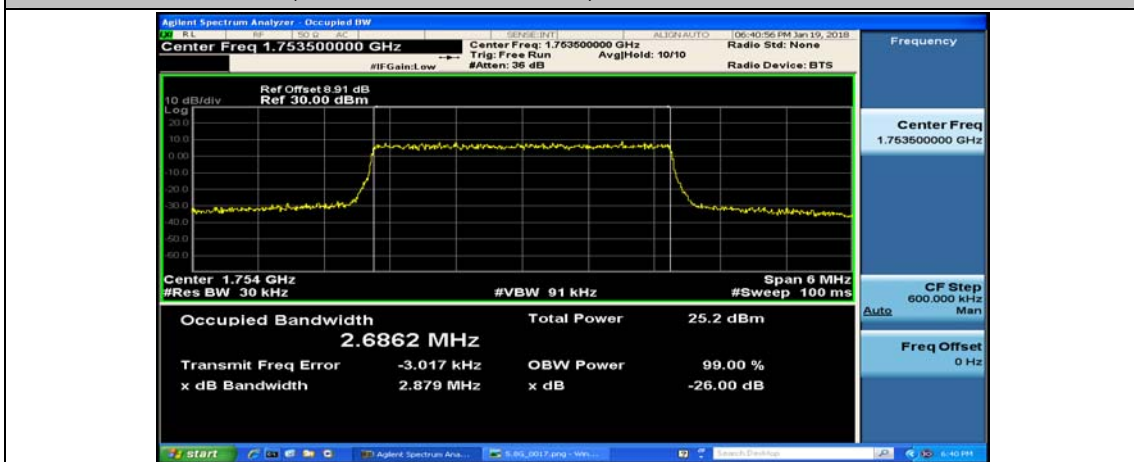

(Channel Bandwidth: 3 MHz)_HCH_16QAM_15RB#0