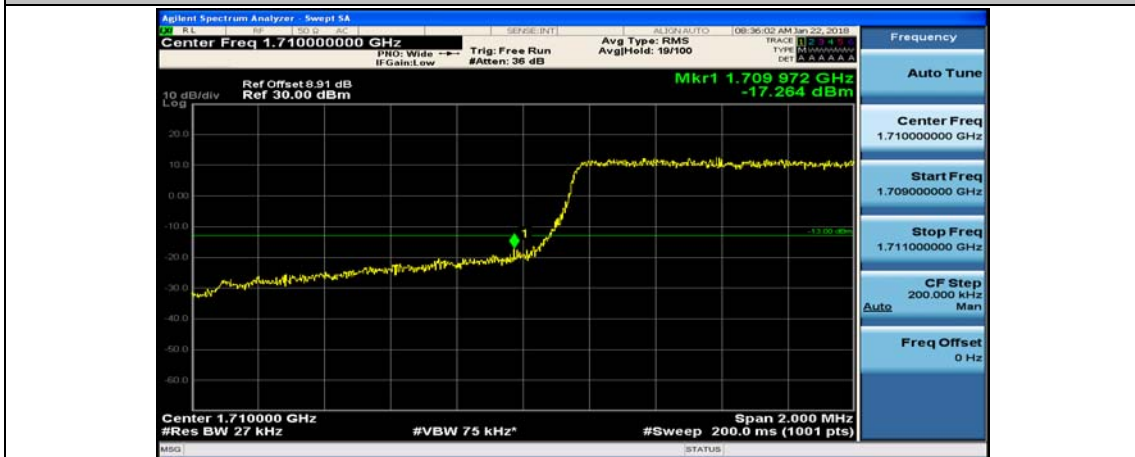

(Channel Bandwidth: 1.4 MHz)_LCH_16QAM_6RB#0