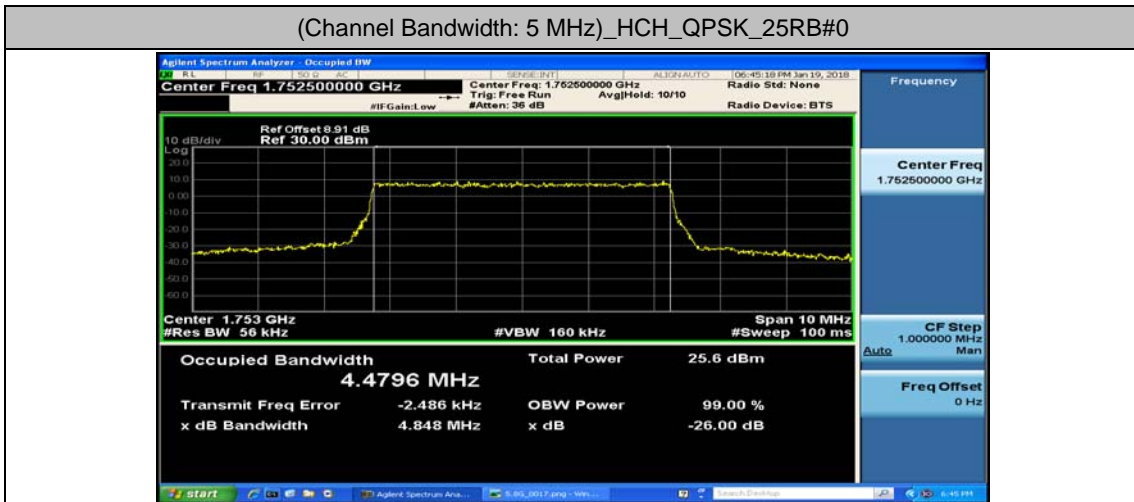

Channel Bandwidth: 5 MHz