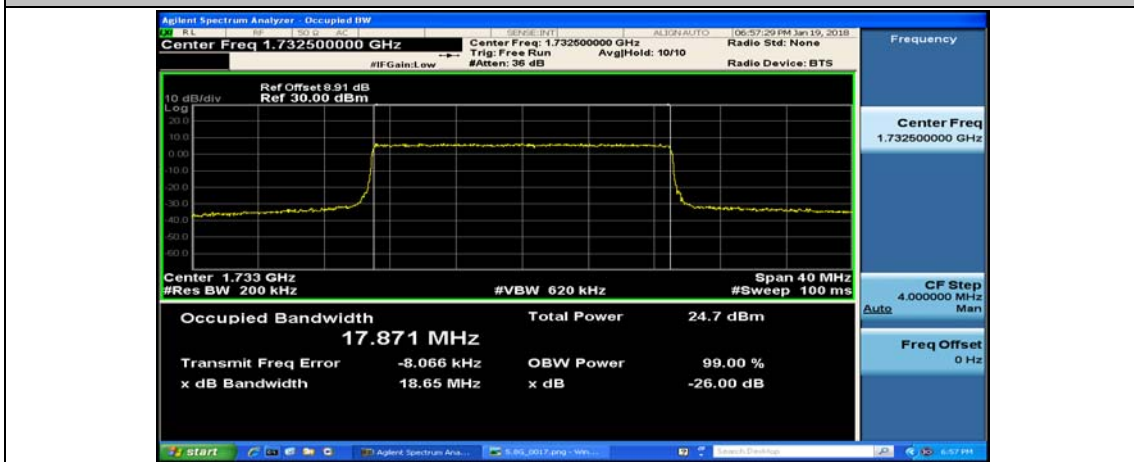

(Channel Bandwidth:15 MHz)_HCH_16QAM_75RB#0

Channel Bandwidth: 20 MHz

(Channel Bandwidth:20 MHz)_LCH_16QAM_100RB#0

(Channel Bandwidth:20 MHz)_MCH_16QAM_100RB#0

(Channel Bandwidth:20 MHz)_HCH_16QAM_100RB#0