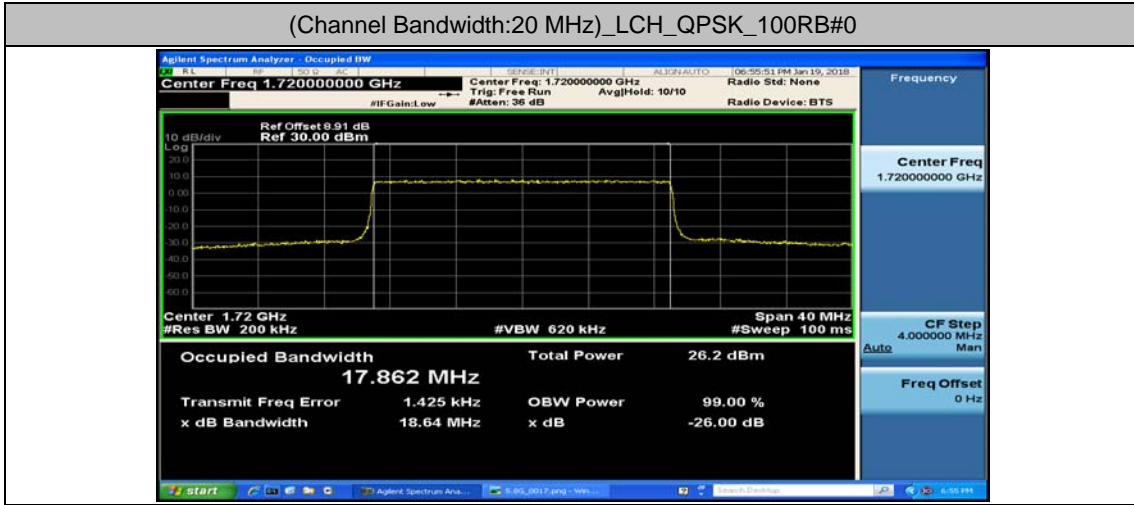

Channel Bandwidth: 20 MHz