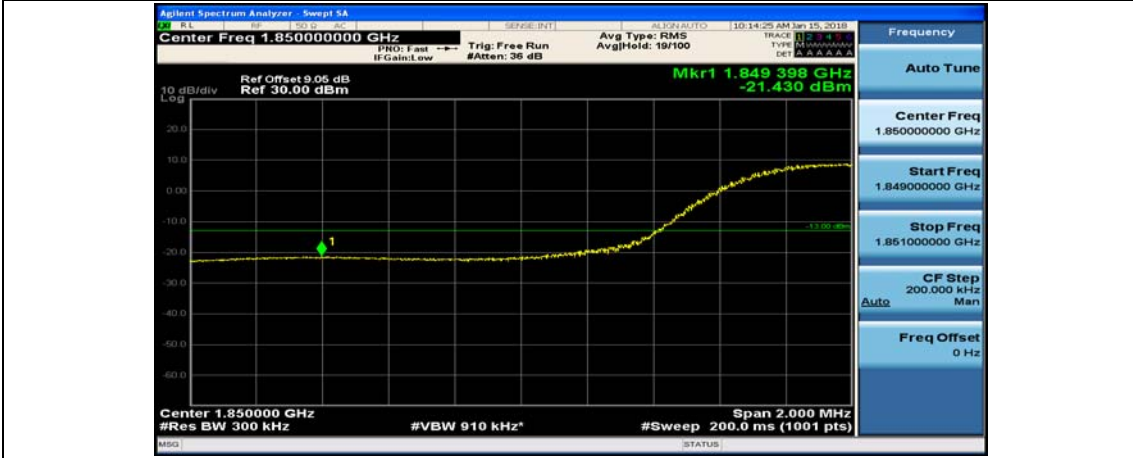

(Channel Bandwidth:15 MHz)_LCH_QPSK_75RB#0