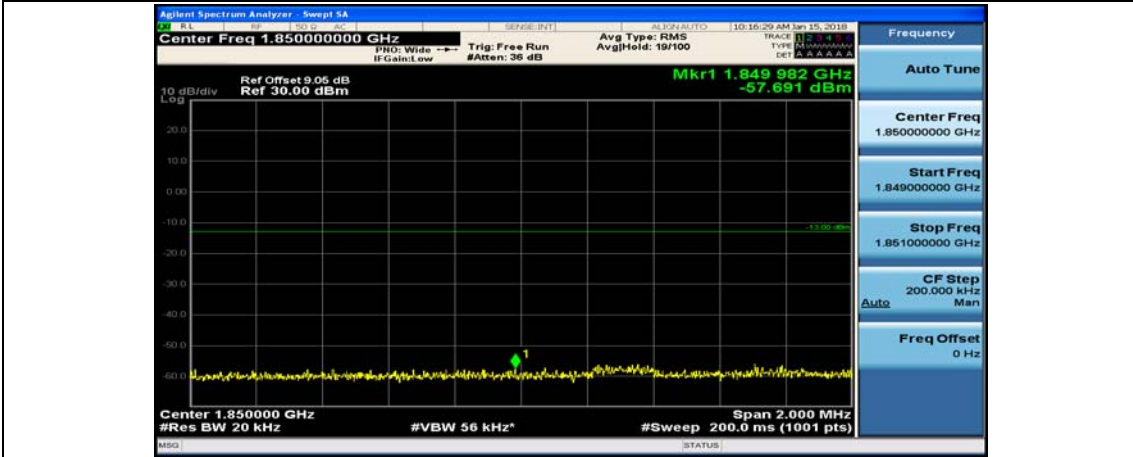

(Channel Bandwidth:15 MHz)_HCH_16QAM_37RB#18

(Channel Bandwidth:15 MHz)_HCH_16QAM_37RB#38

(Channel Bandwidth:15 MHz)_HCH_16QAM_75RB#0

Channel Bandwidth: 20 MHz

(Channel Bandwidth:20 MHz)_LCH_QPSK_1RB#49

(Channel Bandwidth:20 MHz)_LCH_QPSK_1RB#99