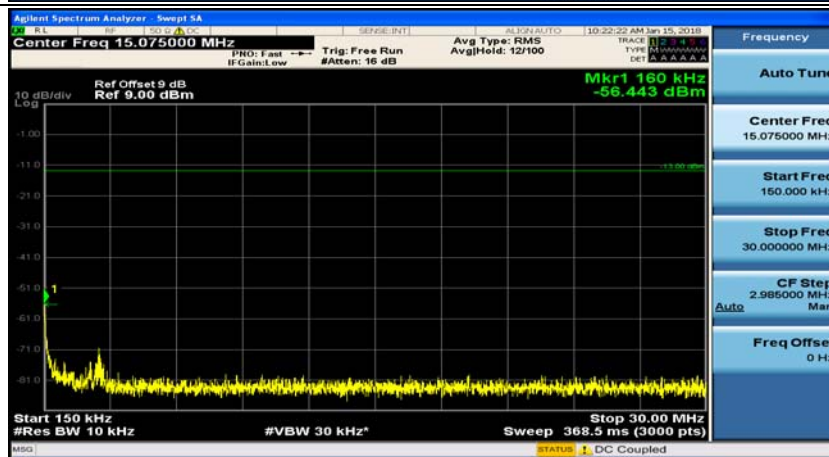

Appendix E: Conducted Spurious Emission

Test Graphs

Channel Bandwidth: 1.4 MHz

(Channel Bandwidth: 1.4 MHz)_MCH_QPSK_1RB#0

(Channel Bandwidth: 1.4 MHz)_MCH_QPSK_1RB#3

(Channel Bandwidth: 1.4 MHz)_HCH_QPSK_1RB#0