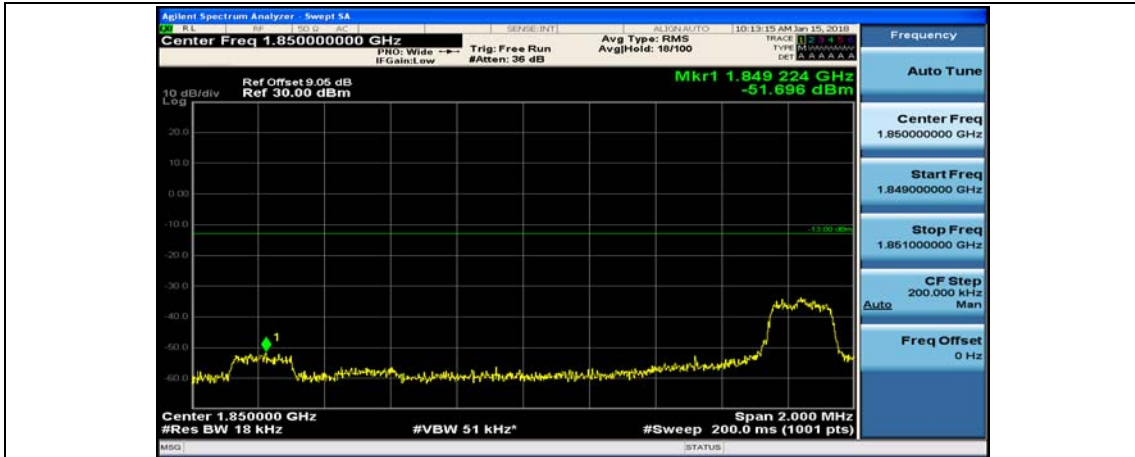

Channel Bandwidth: 15 MHz

(Channel Bandwidth:15 MHz)_LCH_QPSK_1RB#0

(Channel Bandwidth:15 MHz)_LCH_QPSK_1RB#37

(Channel Bandwidth:15 MHz)_LCH_QPSK_1RB#74

(Channel Bandwidth:15 MHz)_LCH_QPSK_37RB#0

(Channel Bandwidth:15 MHz)_LCH_QPSK_37RB#18