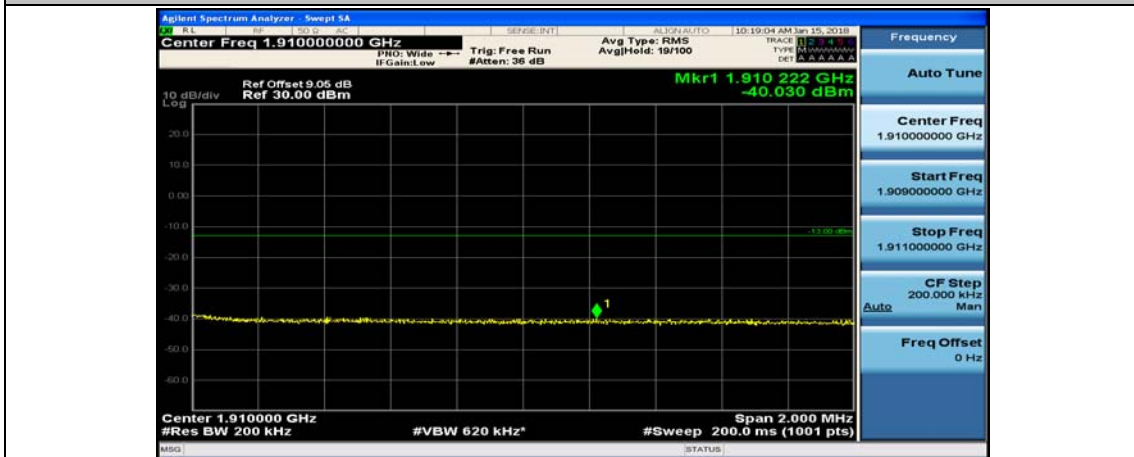

(Channel Bandwidth:20 MHz)_HCH_16QAM_50RB#0