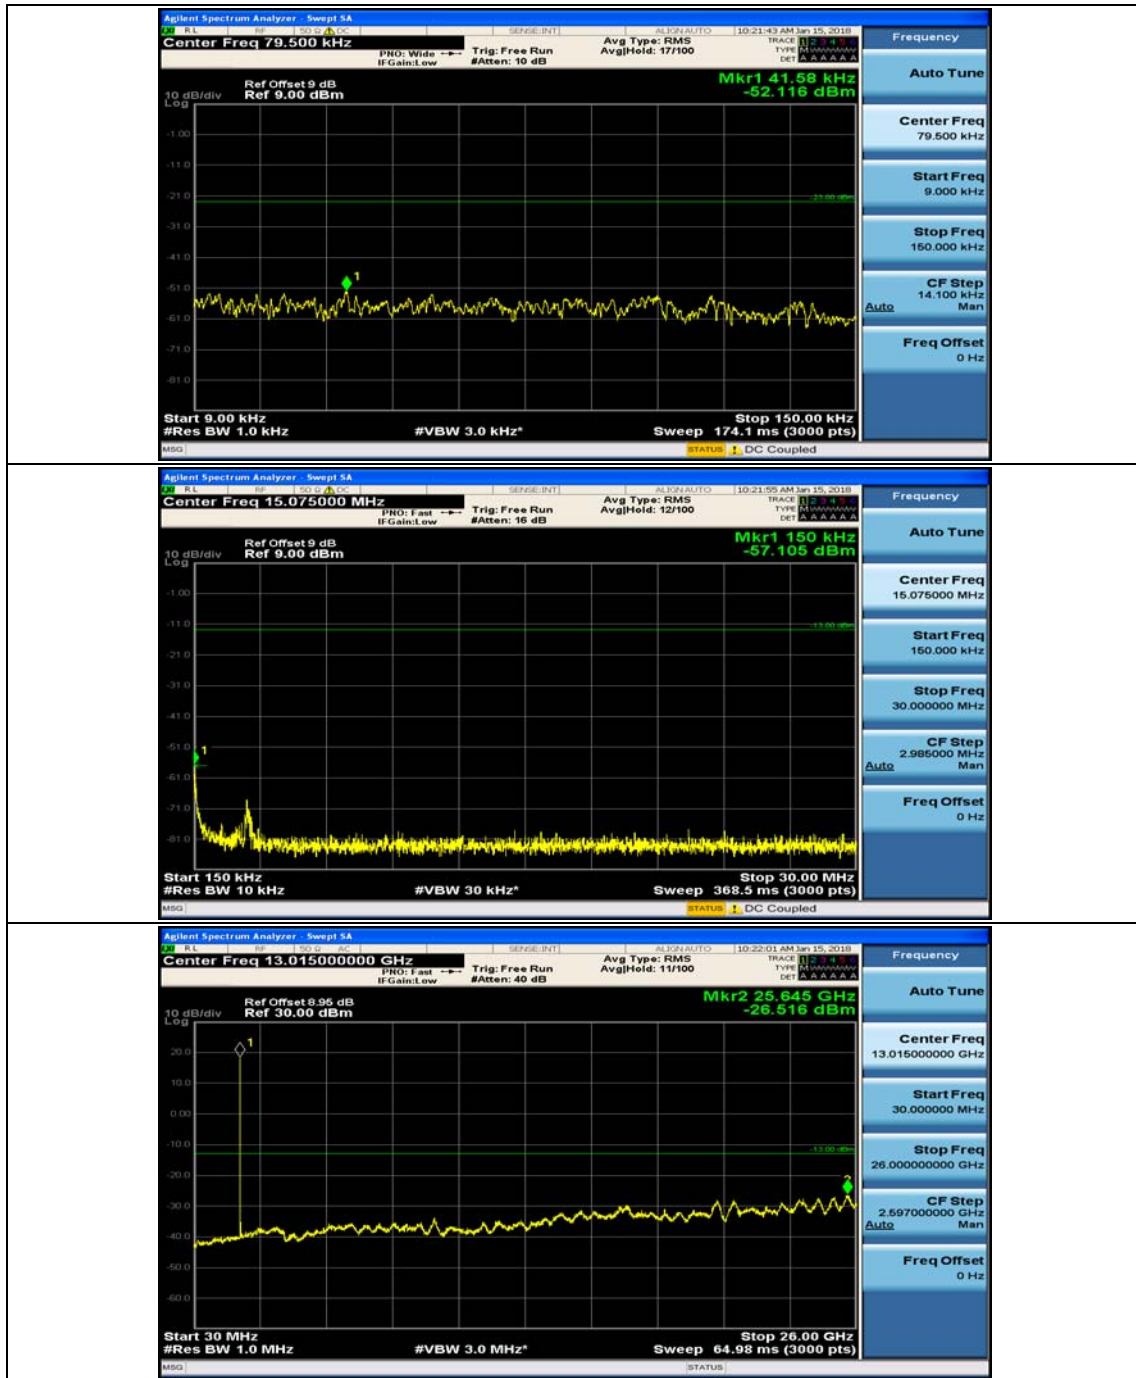

(Channel Bandwidth: 1.4 MHz)_HCH_QPSK_1RB#3

(Channel Bandwidth: 1.4 MHz)_LCH_16QAM_1RB#0

(Channel Bandwidth: 1.4 MHz)_LCH_16QAM_1RB#3

(Channel Bandwidth: 1.4 MHz)_MCH_16QAM_1RB#0

(Channel Bandwidth: 1.4 MHz)_MCH_16QAM_1RB#3