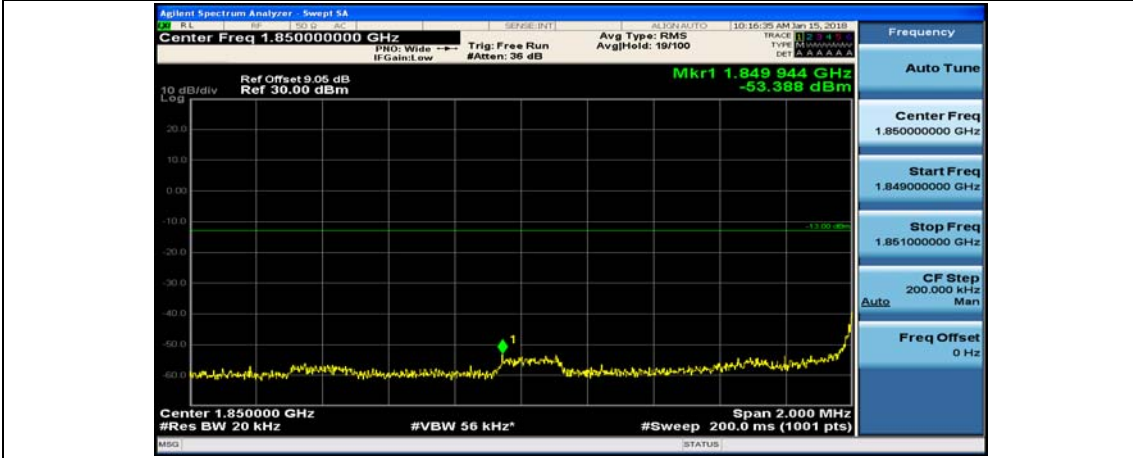

(Channel Bandwidth:15 MHz)_HCH_16QAM_37RB#18

(Channel Bandwidth:15 MHz)_HCH_16QAM_37RB#38

(Channel Bandwidth:15 MHz)_HCH_16QAM_75RB#0

Channel Bandwidth: 20 MHz

(Channel Bandwidth:20 MHz)_LCH_QPSK_1RB#49

(Channel Bandwidth:20 MHz)_LCH_QPSK_1RB#99