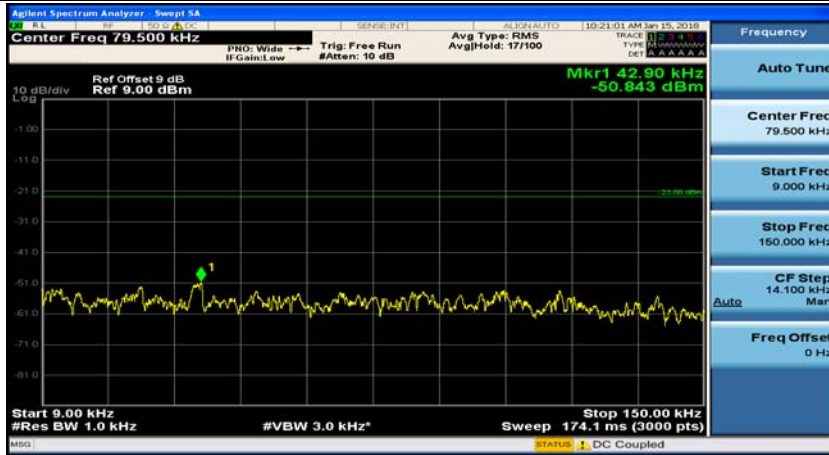

(Channel Bandwidth: 1.4 MHz)_LCH_16QAM_1RB#0