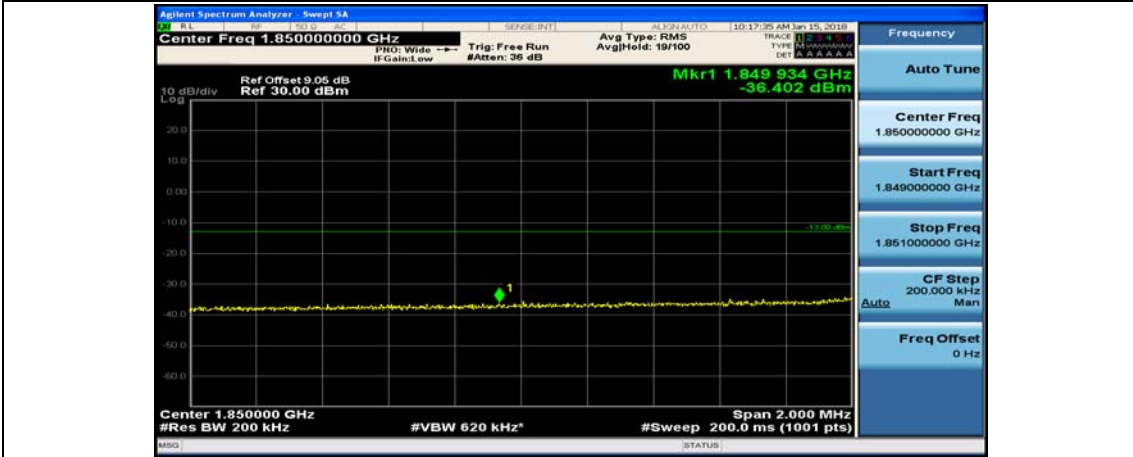

(Channel Bandwidth:20 MHz)_LCH_16QAM_50RB#50