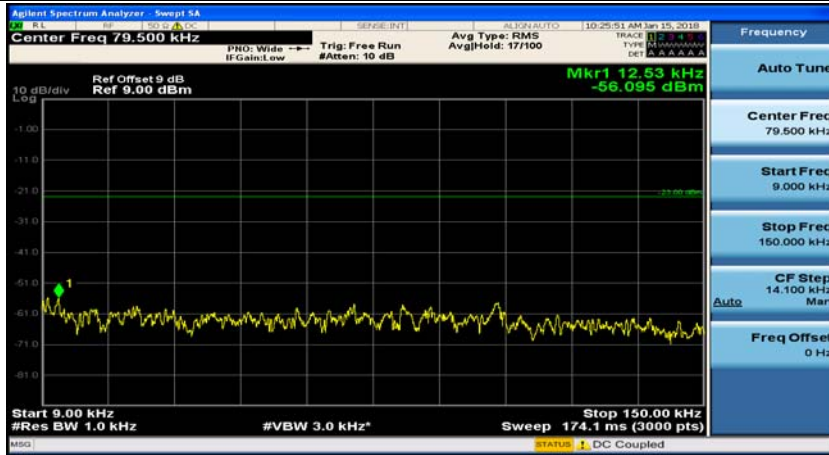

(Channel Bandwidth: 1.4 MHz)_HCH_16QAM_1RB#0