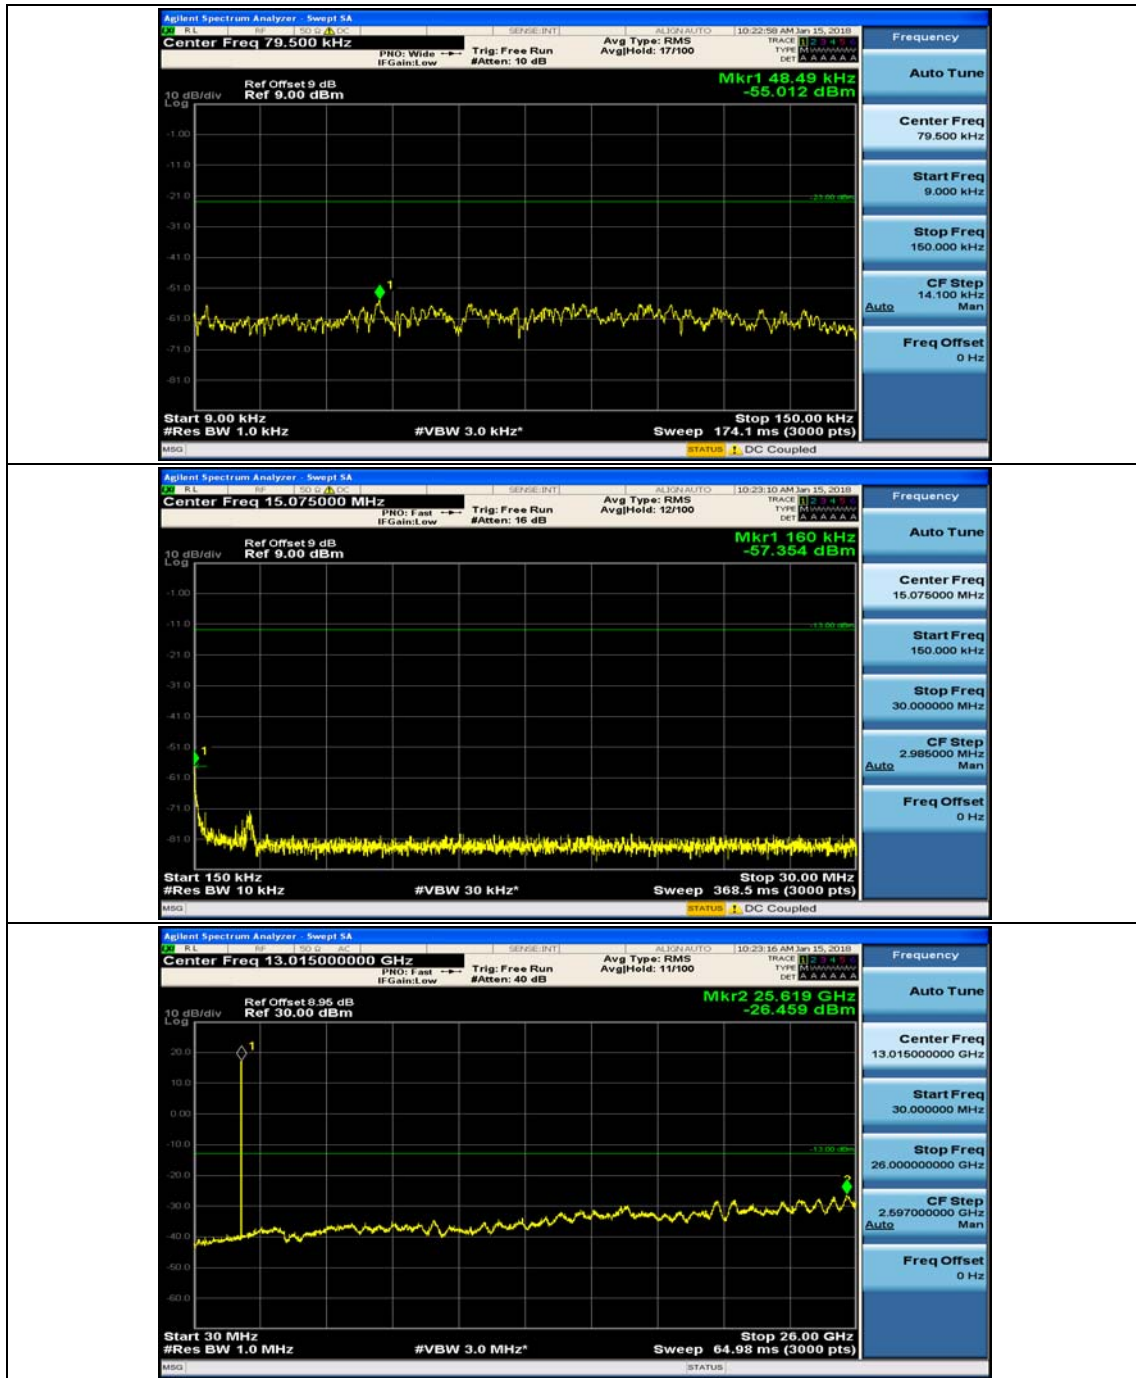

Appendix E: Conducted Spurious Emission

Test Graphs

Channel Bandwidth: 1.4 MHz

(Channel Bandwidth: 1.4 MHz)_MCH_QPSK_1RB#0

(Channel Bandwidth: 1.4 MHz)_MCH_QPSK_1RB#3

(Channel Bandwidth: 1.4 MHz)_HCH_QPSK_1RB#0