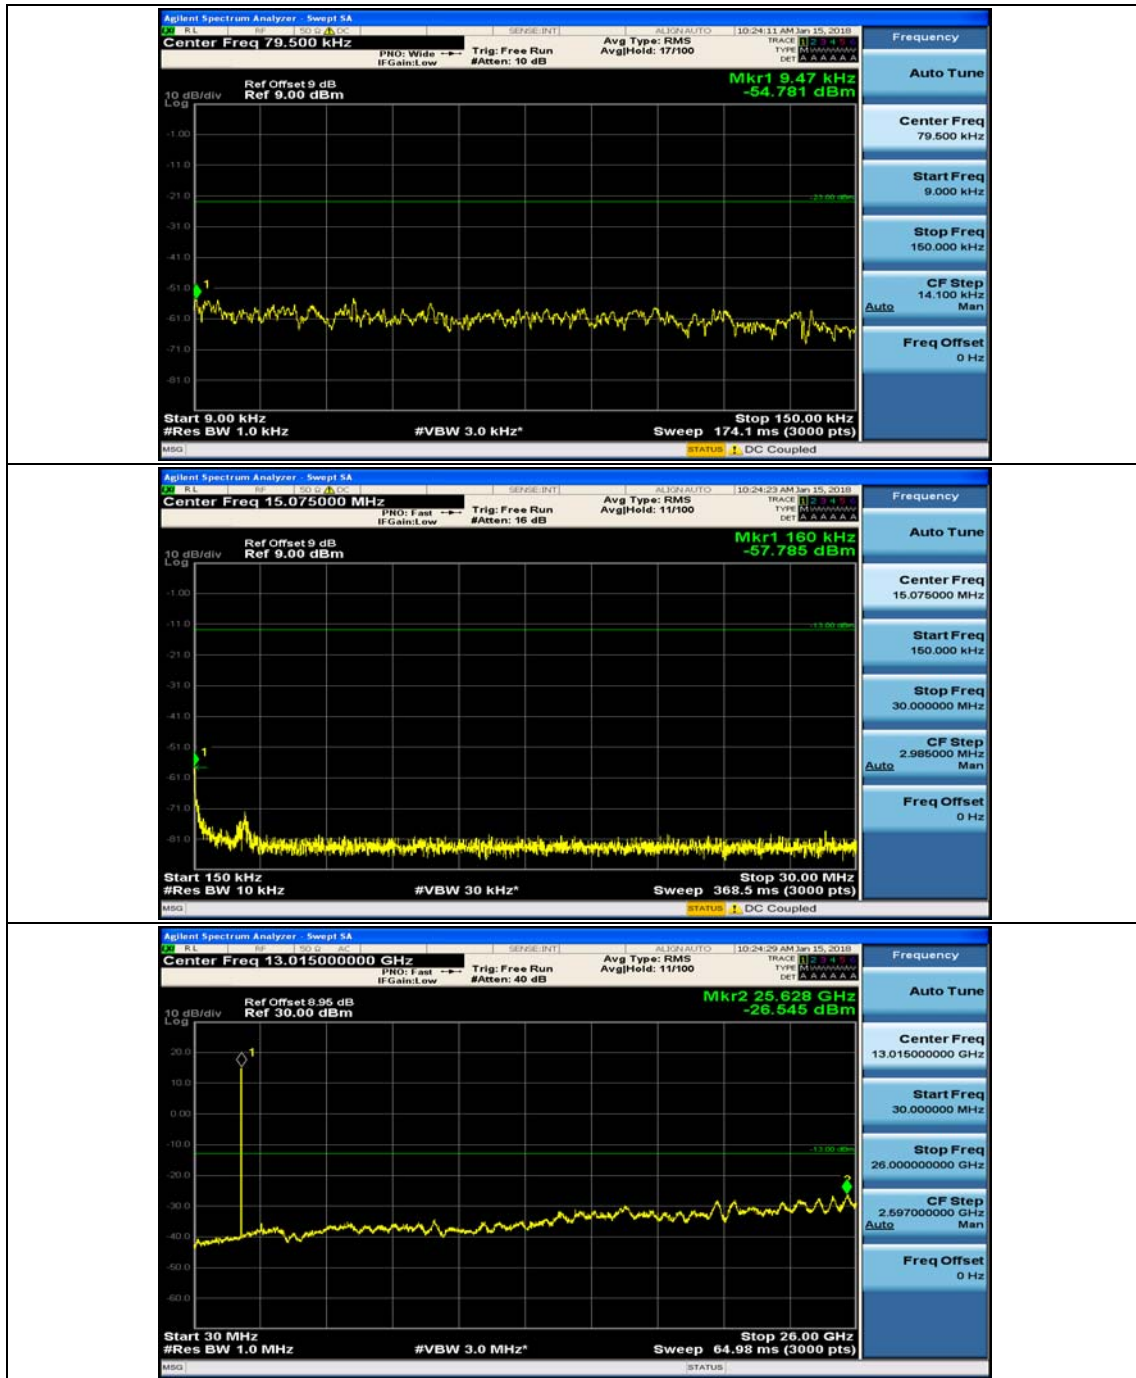

(Channel Bandwidth: 1.4 MHz)_HCH_QPSK_1RB#3

(Channel Bandwidth: 1.4 MHz)_LCH_16QAM_1RB#0

(Channel Bandwidth: 1.4 MHz)_LCH_16QAM_1RB#3

(Channel Bandwidth: 1.4 MHz)_MCH_16QAM_1RB#0

(Channel Bandwidth: 1.4 MHz)_MCH_16QAM_1RB#3