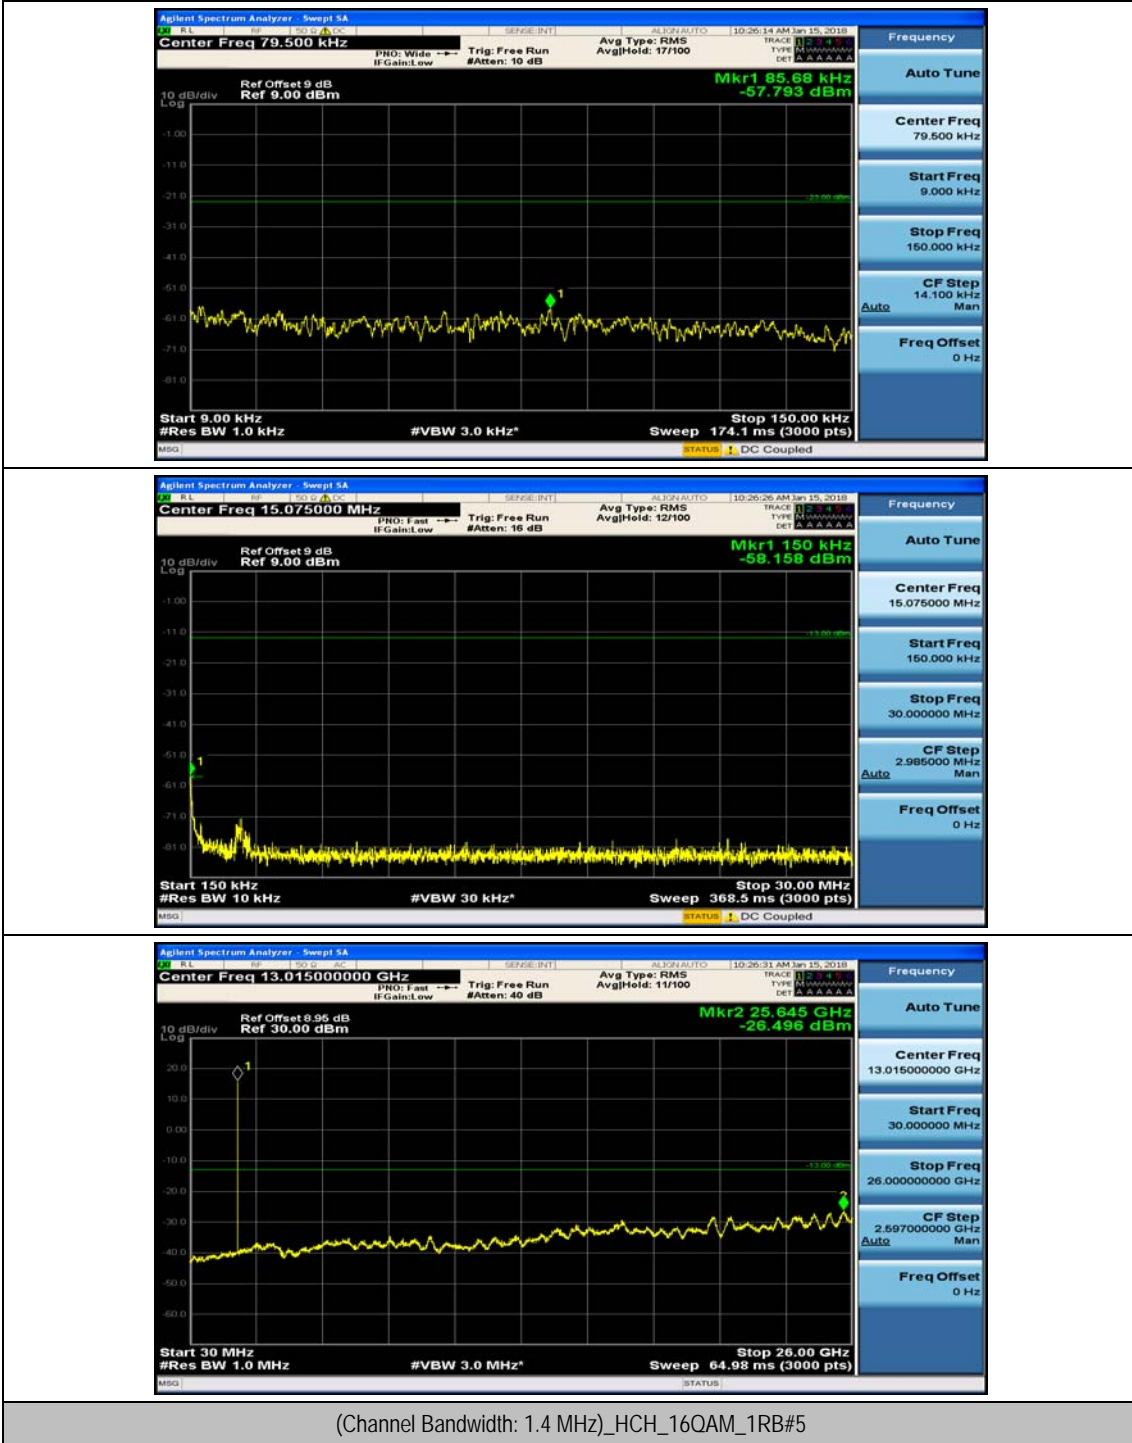

(Channel Bandwidth: 1.4 MHz)_HCH_16QAM_1RB#3