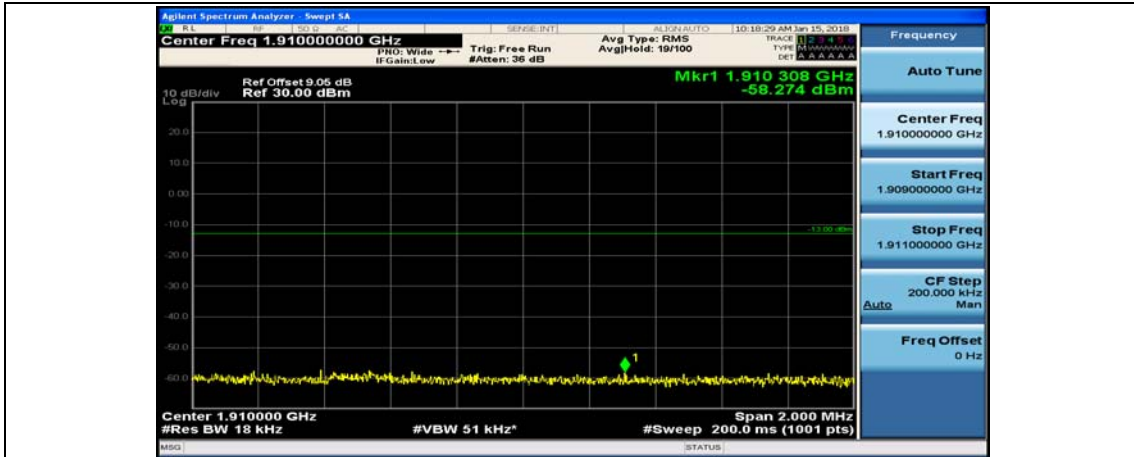

(Channel Bandwidth:20 MHz)_LCH_16QAM_50RB#25

(Channel Bandwidth:20 MHz)_LCH_16QAM_50RB#50

(Channel Bandwidth:20 MHz)_LCH_16QAM_100RB#0

(Channel Bandwidth:20 MHz)_HCH_16QAM_1RB#0

(Channel Bandwidth:20 MHz)_HCH_16QAM_1RB#49