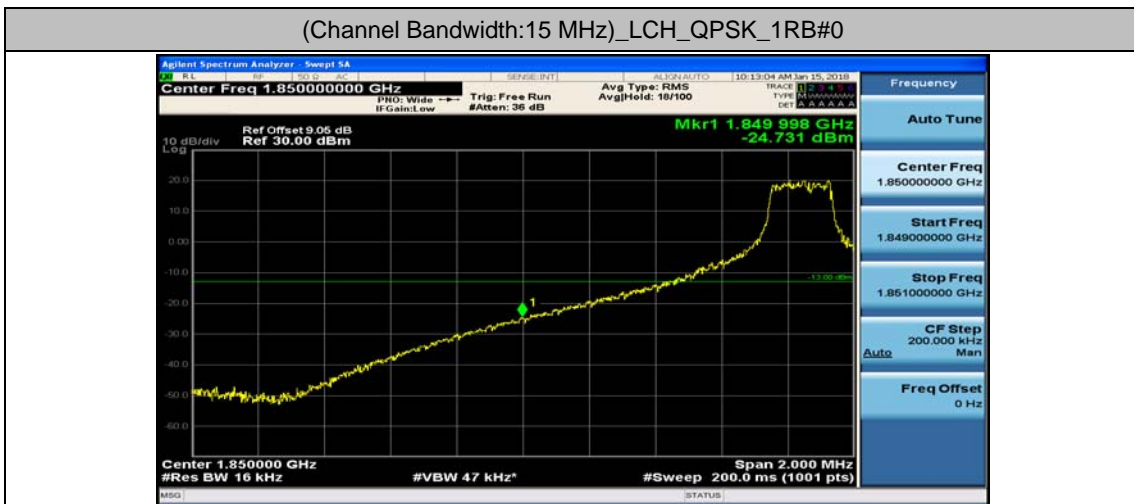

Channel Bandwidth: 10 MHz_HCH_16QAM_1RB#49

Channel Bandwidth: 10 MHz_HCH_16QAM_25RB#0

Channel Bandwidth: 10 MHz_HCH_16QAM_25RB#12

Channel Bandwidth: 10 MHz_HCH_16QAM_25RB#25

Channel Bandwidth: 10 MHz_HCH_16QAM_50RB#0

Channel Bandwidth: 15 MHz

(Channel Bandwidth:15 MHz)_LCH_QPSK_1RB#0

(Channel Bandwidth:15 MHz)_LCH_QPSK_1RB#37

(Channel Bandwidth:15 MHz)_LCH_QPSK_1RB#74

(Channel Bandwidth:15 MHz)_LCH_QPSK_37RB#0

(Channel Bandwidth:15 MHz)_LCH_QPSK_37RB#18