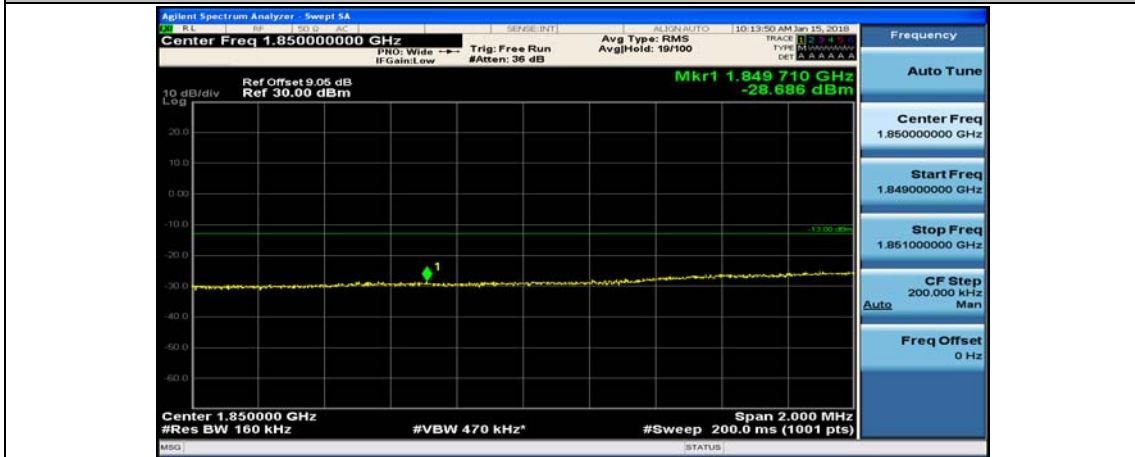

Channel Bandwidth: 15 MHz

(Channel Bandwidth:15 MHz)_LCH_QPSK_1RB#0

(Channel Bandwidth:15 MHz)_LCH_QPSK_1RB#37

(Channel Bandwidth:15 MHz)_LCH_QPSK_1RB#74

(Channel Bandwidth:15 MHz)_LCH_QPSK_37RB#0

(Channel Bandwidth:15 MHz)_LCH_QPSK_37RB#18

(Channel Bandwidth:15 MHz)_LCH_QPSK_37RB#38

(Channel Bandwidth:15 MHz)_LCH_QPSK_75RB#0

(Channel Bandwidth:15 MHz)_HCH_QPSK_1RB#0

(Channel Bandwidth:15 MHz)_HCH_QPSK_1RB#37

(Channel Bandwidth:15 MHz)_HCH_QPSK_1RB#74