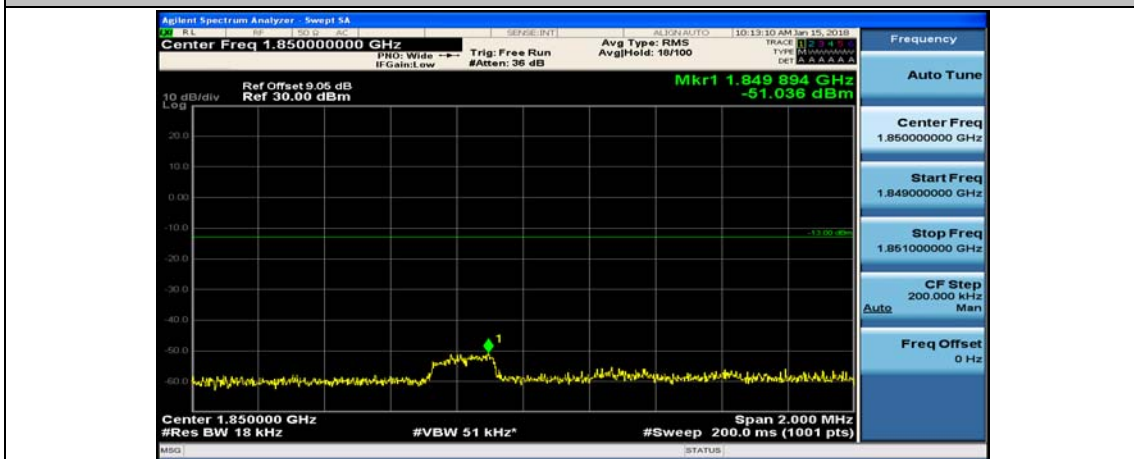

Channel Bandwidth: 10 MHz_HCH_16QAM_1RB#49

Channel Bandwidth: 10 MHz_HCH_16QAM_25RB#0

Channel Bandwidth: 10 MHz_HCH_16QAM_25RB#12

Channel Bandwidth: 10 MHz_HCH_16QAM_25RB#25

Channel Bandwidth: 10 MHz_HCH_16QAM_50RB#0

Channel Bandwidth: 15 MHz

(Channel Bandwidth:15 MHz)_LCH_QPSK_1RB#0

(Channel Bandwidth:15 MHz)_LCH_QPSK_1RB#37

(Channel Bandwidth:15 MHz)_LCH_QPSK_1RB#74

(Channel Bandwidth:15 MHz)_LCH_QPSK_37RB#0

(Channel Bandwidth:15 MHz)_LCH_QPSK_37RB#18