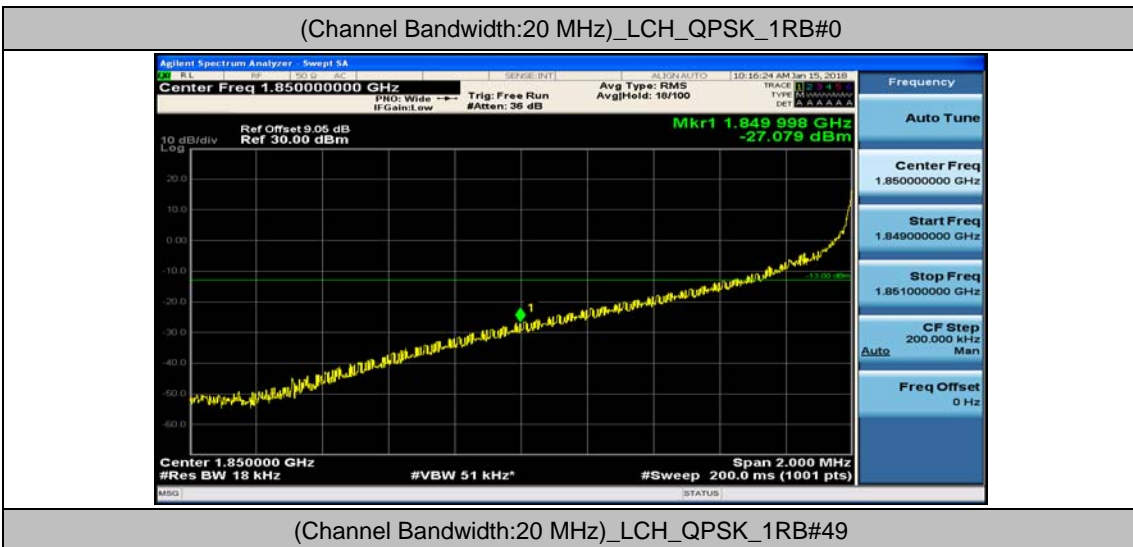

(Channel Bandwidth:15 MHz)_HCH_16QAM_37RB#18

(Channel Bandwidth:15 MHz)_HCH_16QAM_37RB#38

(Channel Bandwidth:15 MHz)_HCH_16QAM_75RB#0

Channel Bandwidth: 20 MHz

(Channel Bandwidth:20 MHz)_LCH_QPSK_1RB#49

(Channel Bandwidth:20 MHz)_LCH_QPSK_1RB#99