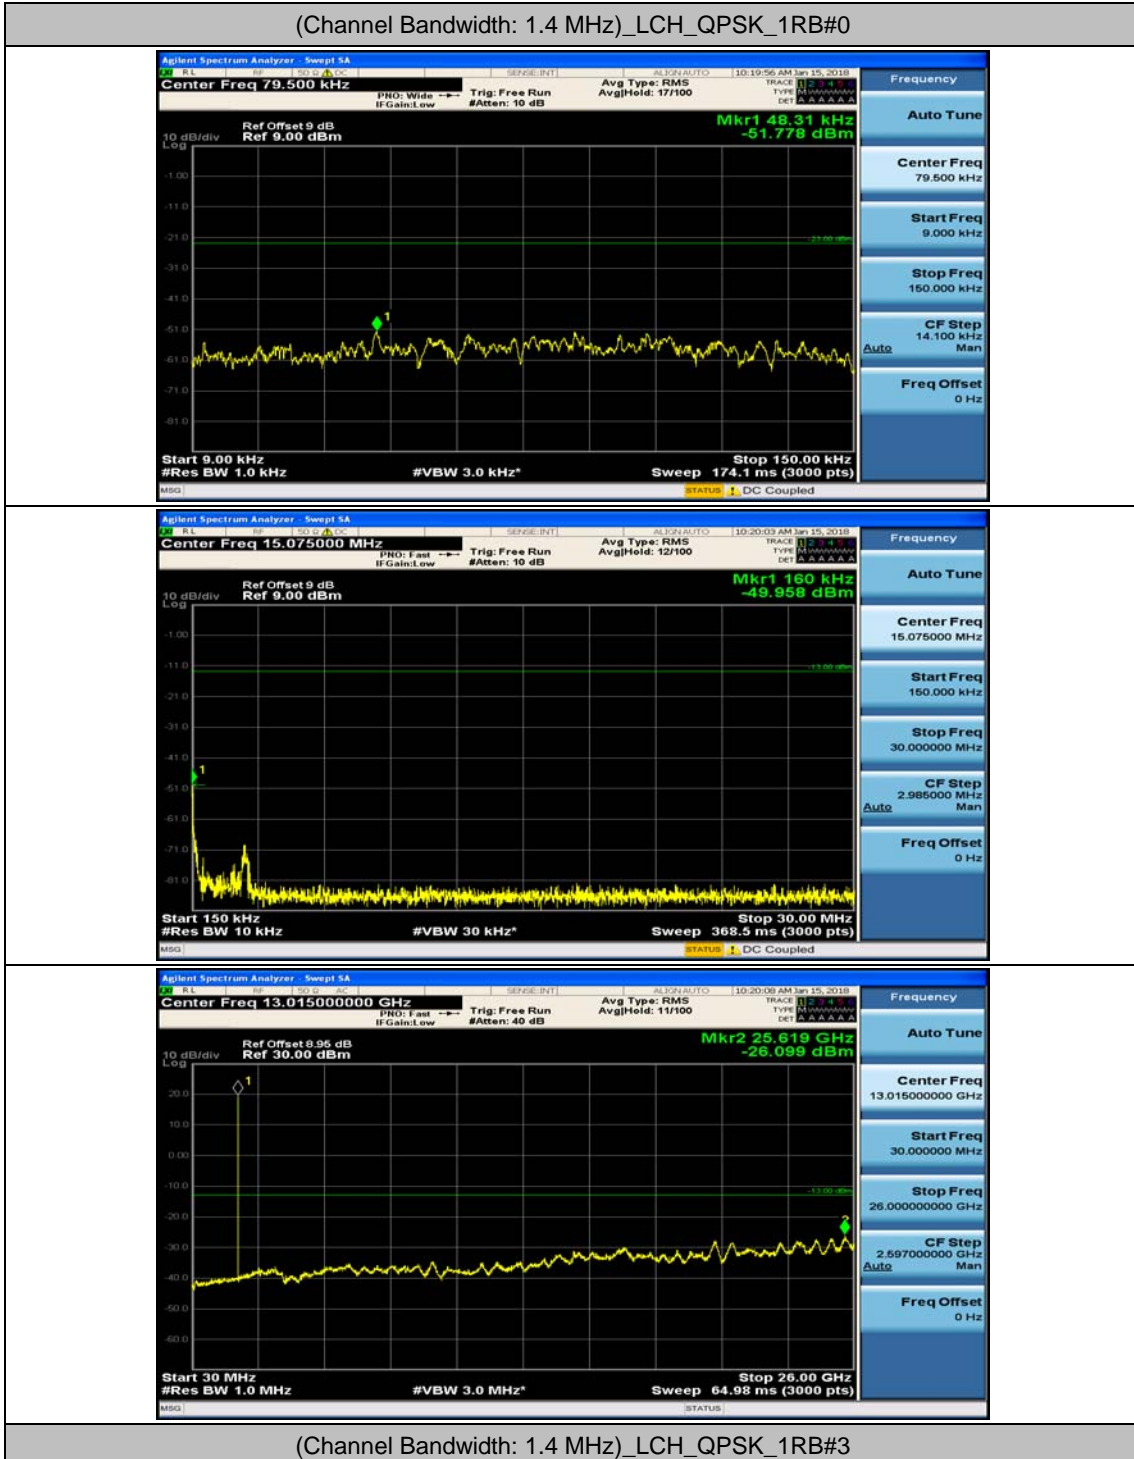

Appendix E: Conducted Spurious Emission

Test Graphs

Channel Bandwidth: 1.4 MHz