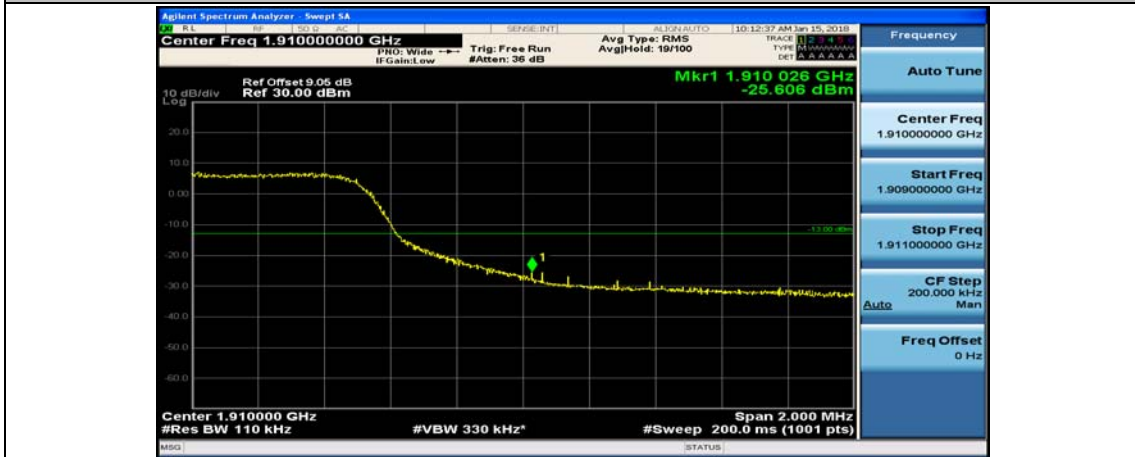

Channel Bandwidth: 10 MHz_HCH_16QAM_1RB#49

Channel Bandwidth: 10 MHz_HCH_16QAM_25RB#0

Channel Bandwidth: 10 MHz_HCH_16QAM_25RB#12

Channel Bandwidth: 10 MHz_HCH_16QAM_25RB#25

Channel Bandwidth: 10 MHz_HCH_16QAM_50RB#0

Channel Bandwidth: 15 MHz

(Channel Bandwidth:15 MHz)_LCH_QPSK_1RB#0

(Channel Bandwidth:15 MHz)_LCH_QPSK_1RB#37

(Channel Bandwidth:15 MHz)_LCH_QPSK_1RB#74

(Channel Bandwidth:15 MHz)_LCH_QPSK_37RB#0

(Channel Bandwidth:15 MHz)_LCH_QPSK_37RB#18