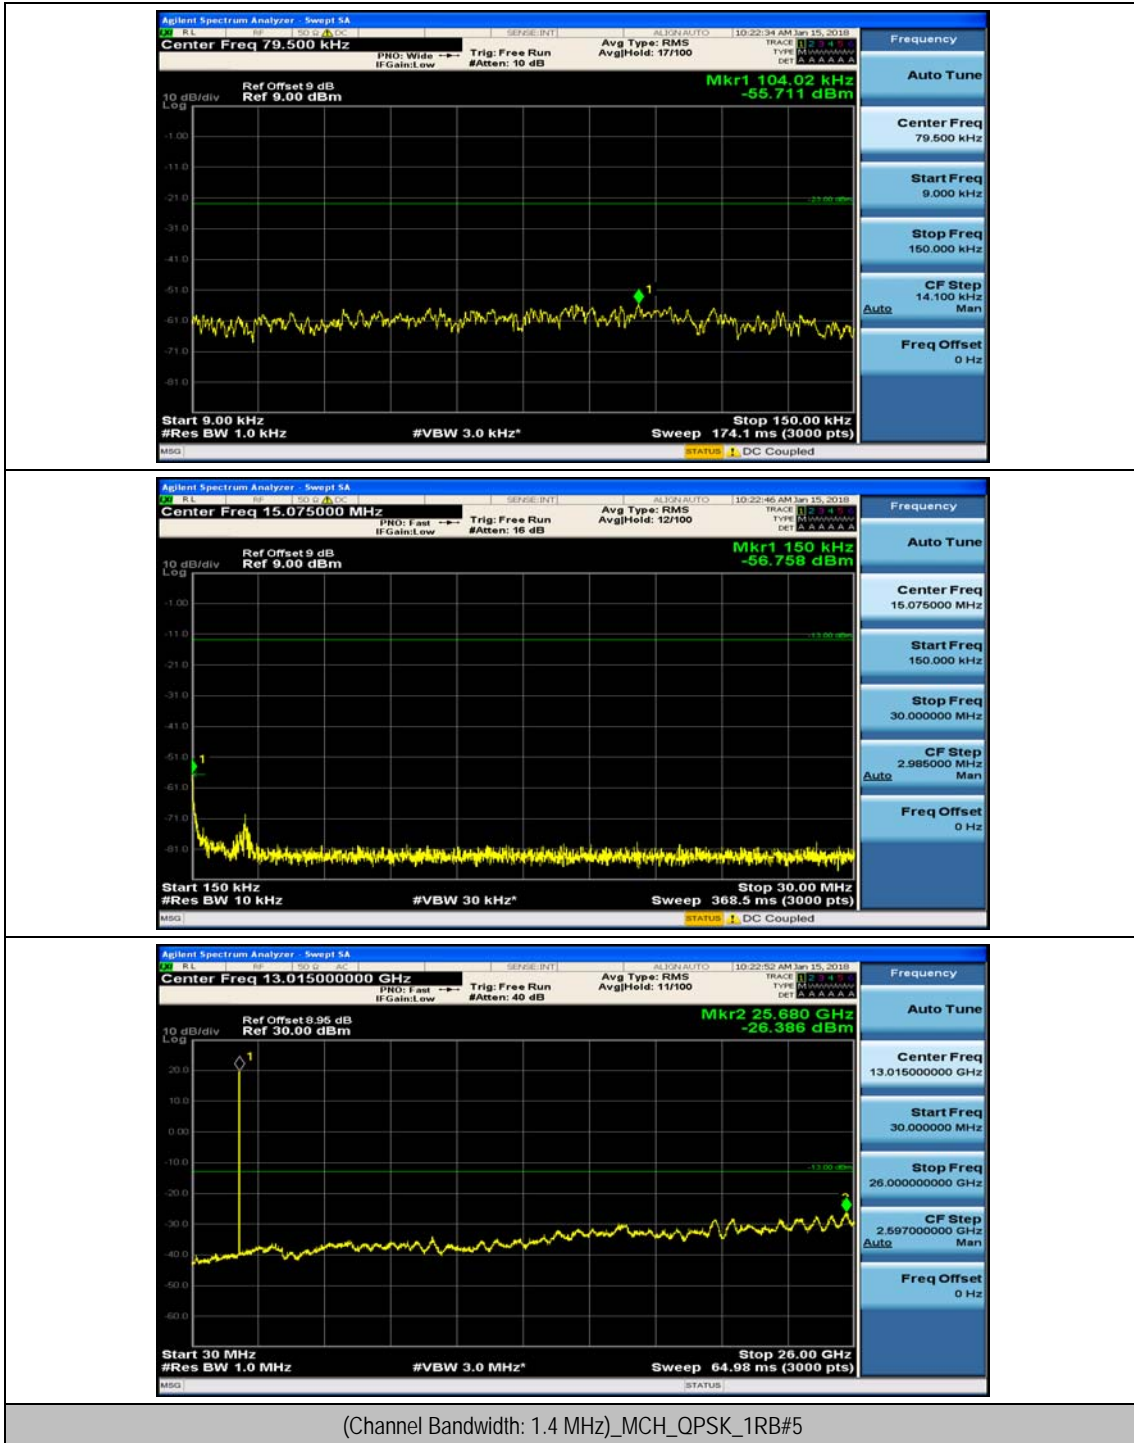

Appendix E: Conducted Spurious Emission

Test Graphs

Channel Bandwidth: 1.4 MHz

(Channel Bandwidth: 1.4 MHz)_MCH_QPSK_1RB#0

(Channel Bandwidth: 1.4 MHz)_MCH_QPSK_1RB#3

(Channel Bandwidth: 1.4 MHz)_HCH_QPSK_1RB#0