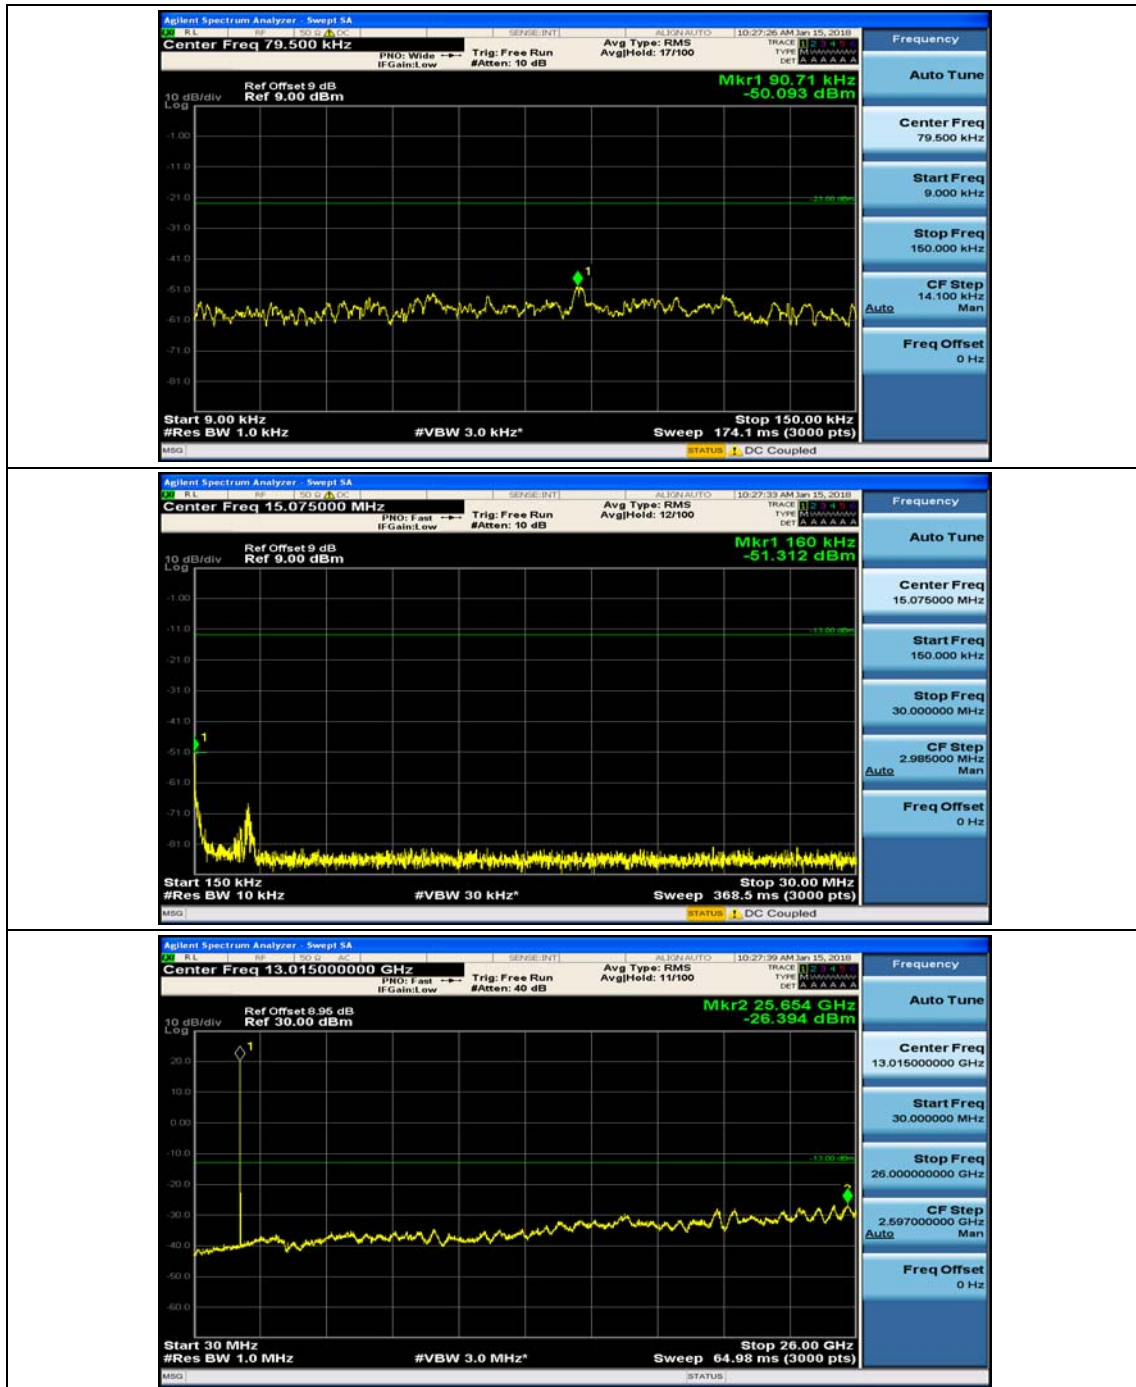

(Channel Bandwidth: 1.4 MHz)_HCH_16QAM_1RB#0

(Channel Bandwidth: 1.4 MHz)_HCH_16QAM_1RB#3

Channel Bandwidth: 3 MHz

(Channel Bandwidth: 3 MHz)_MCH_QPSK_1RB#0

(Channel Bandwidth: 3 MHz)_MCH_QPSK_1RB#7