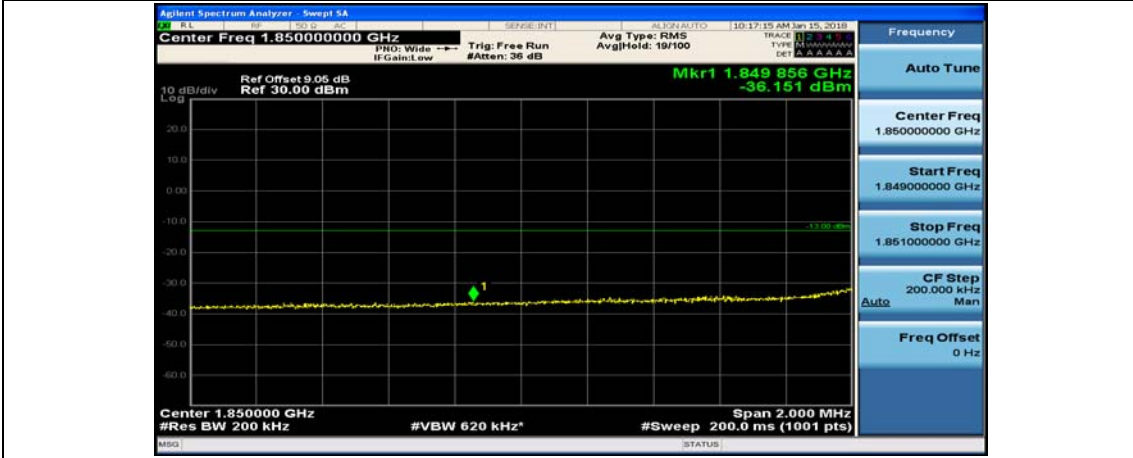

(Channel Bandwidth:20 MHz)_LCH_QPSK_50RB#50