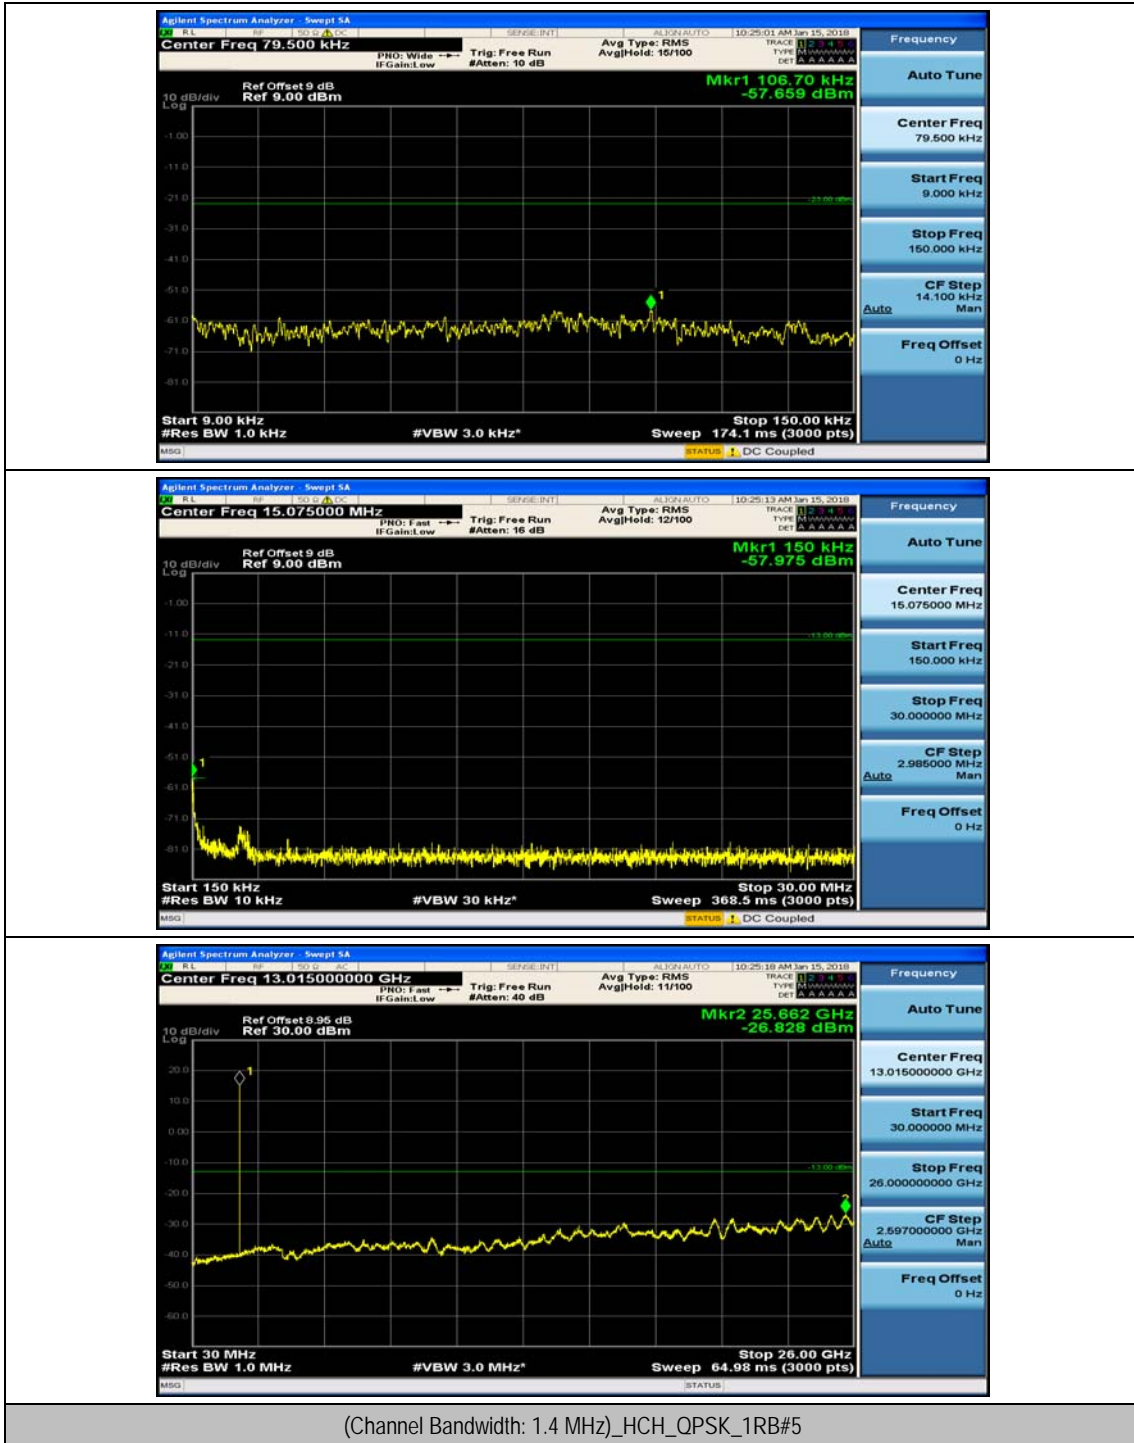

(Channel Bandwidth: 1.4 MHz)_HCH_QPSK_1RB#3