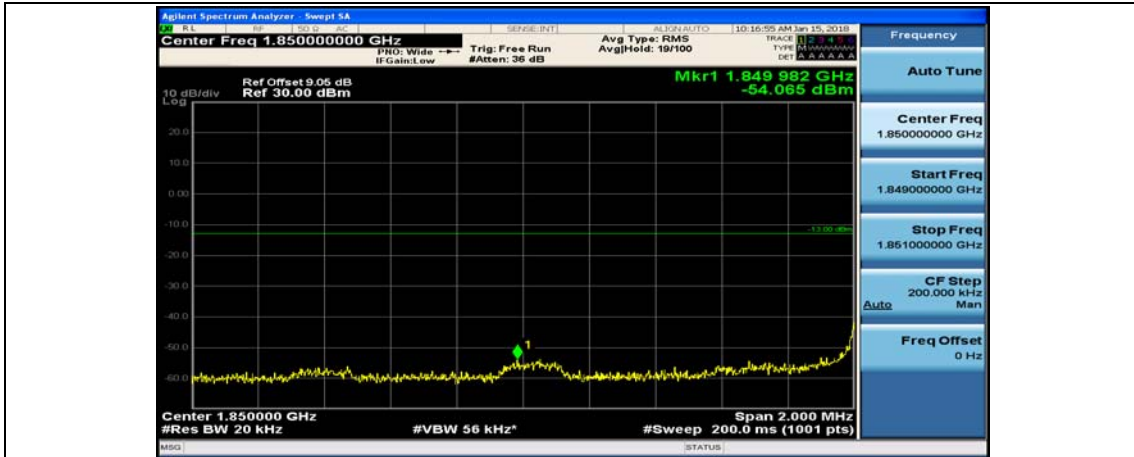

(Channel Bandwidth:20 MHz)_HCH_QPSK_100RB#0

(Channel Bandwidth:20 MHz)_LCH_16QAM_1RB#0

(Channel Bandwidth:20 MHz)_LCH_16QAM_1RB#49

(Channel Bandwidth:20 MHz)_LCH_16QAM_1RB#99

(Channel Bandwidth:20 MHz)_LCH_16QAM_50RB#0