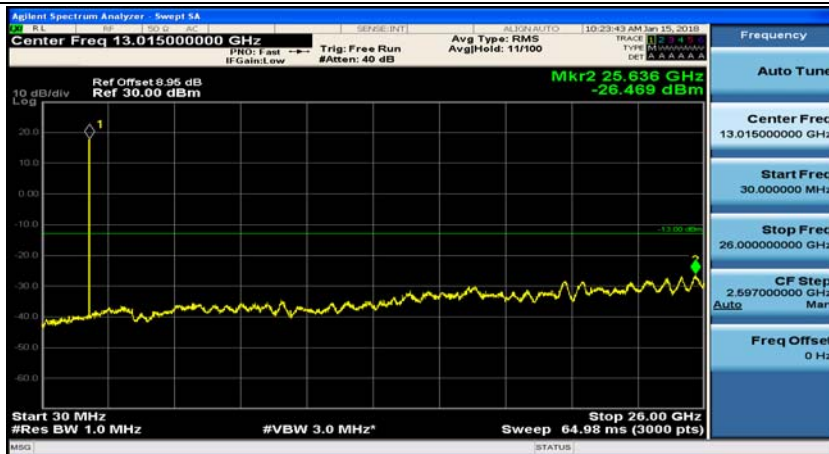

(Channel Bandwidth: 1.4 MHz)_HCH_QPSK_1RB#3

(Channel Bandwidth: 1.4 MHz)_LCH_16QAM_1RB#0

(Channel Bandwidth: 1.4 MHz)_LCH_16QAM_1RB#3

(Channel Bandwidth: 1.4 MHz)_MCH_16QAM_1RB#0

(Channel Bandwidth: 1.4 MHz)_MCH_16QAM_1RB#3