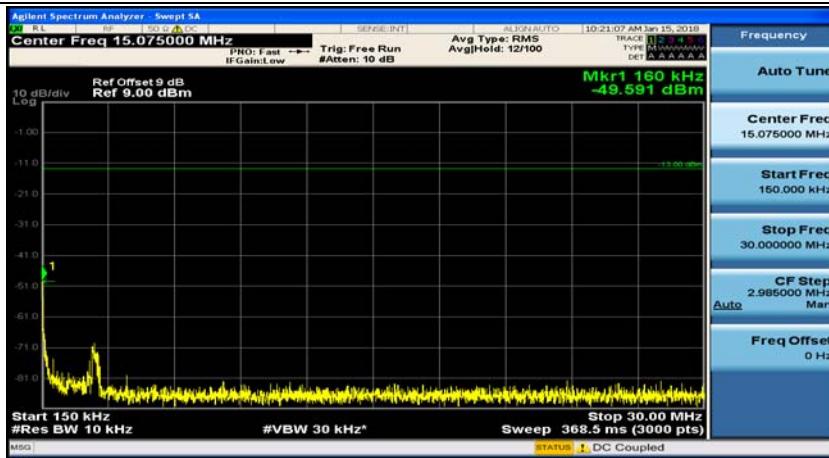

(Channel Bandwidth: 1.4 MHz)_LCH_16QAM_1RB#0