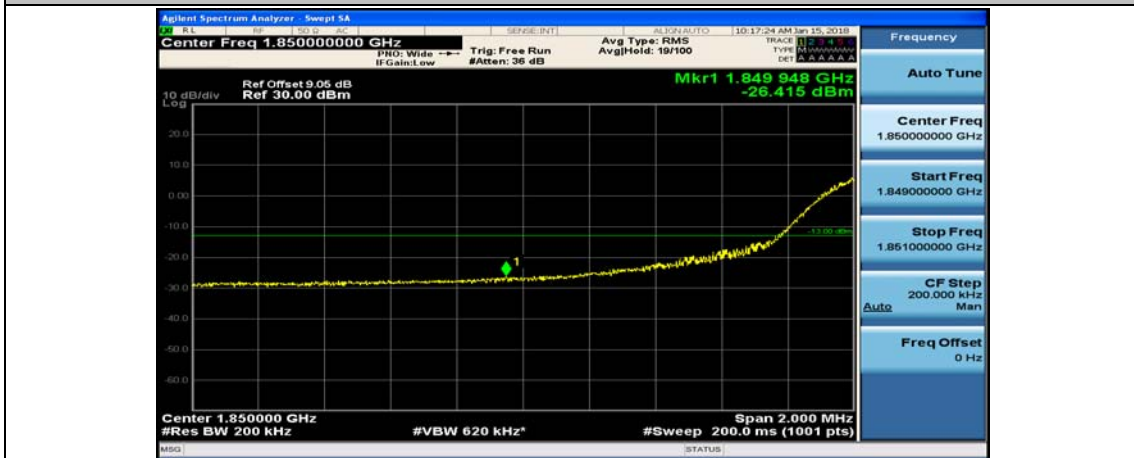

(Channel Bandwidth:20 MHz)_HCH_QPSK_100RB#0

(Channel Bandwidth:20 MHz)_LCH_16QAM_1RB#0

(Channel Bandwidth:20 MHz)_LCH_16QAM_1RB#49

(Channel Bandwidth:20 MHz)_LCH_16QAM_1RB#99

(Channel Bandwidth:20 MHz)_LCH_16QAM_50RB#0