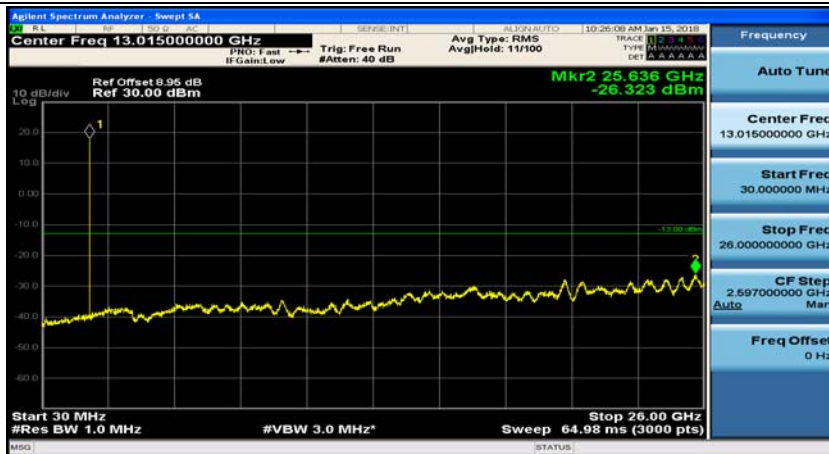

(Channel Bandwidth: 1.4 MHz)_HCH_16QAM_1RB#0