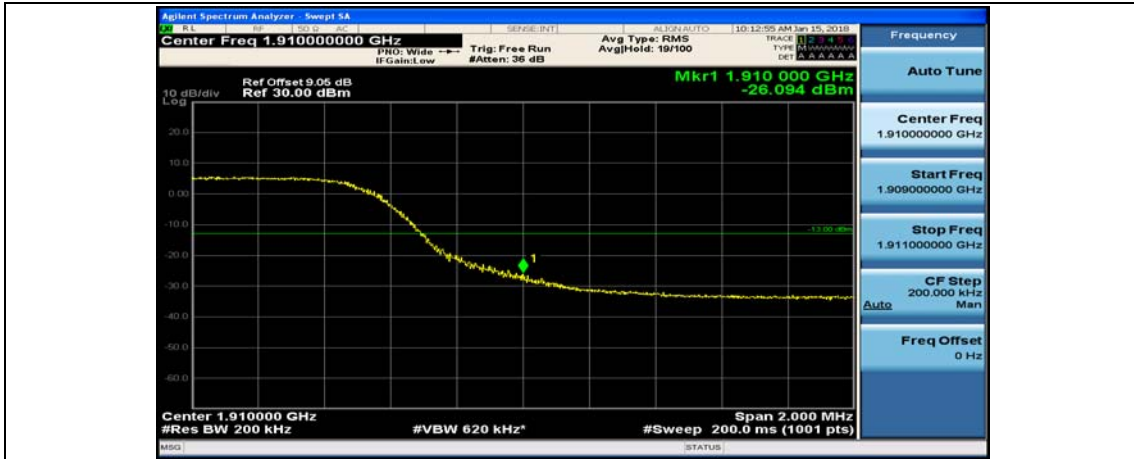

Channel Bandwidth: 10 MHz_HCH_16QAM_1RB#49

Channel Bandwidth: 10 MHz_HCH_16QAM_25RB#0

Channel Bandwidth: 10 MHz_HCH_16QAM_25RB#12

Channel Bandwidth: 10 MHz_HCH_16QAM_25RB#25

Channel Bandwidth: 10 MHz_HCH_16QAM_50RB#0

Channel Bandwidth: 15 MHz

(Channel Bandwidth:15 MHz)_LCH_QPSK_1RB#0

(Channel Bandwidth:15 MHz)_LCH_QPSK_1RB#37

(Channel Bandwidth:15 MHz)_LCH_QPSK_1RB#74

(Channel Bandwidth:15 MHz)_LCH_QPSK_37RB#0

(Channel Bandwidth:15 MHz)_LCH_QPSK_37RB#18