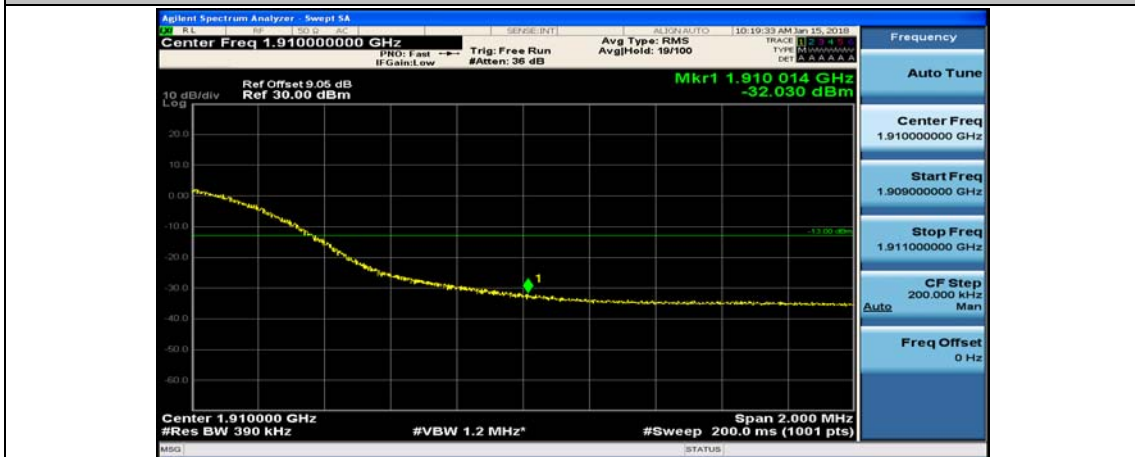

(Channel Bandwidth:20 MHz)_HCH_16QAM_1RB#99

(Channel Bandwidth:20 MHz)_HCH_16QAM_50RB#0

(Channel Bandwidth:20 MHz)_HCH_16QAM_50RB#25

(Channel Bandwidth:20 MHz)_HCH_16QAM_50RB#50

(Channel Bandwidth:20 MHz)_HCH_16QAM_100RB#0