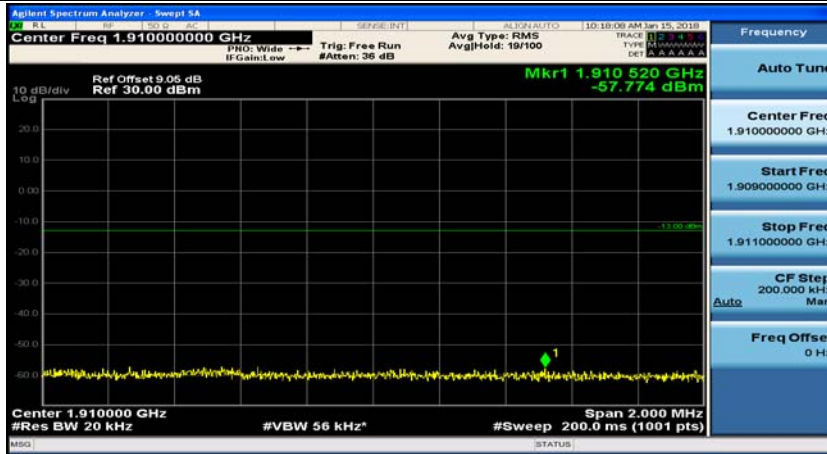

(Channel Bandwidth:20 MHz)_HCH_QPSK_1RB#49