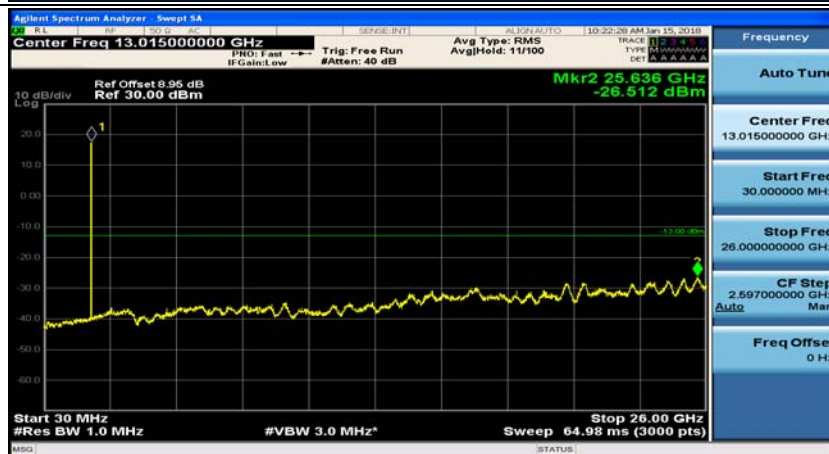

Appendix E: Conducted Spurious Emission

Test Graphs

Channel Bandwidth: 1.4 MHz

(Channel Bandwidth: 1.4 MHz)_MCH_QPSK_1RB#0

(Channel Bandwidth: 1.4 MHz)_MCH_QPSK_1RB#3

(Channel Bandwidth: 1.4 MHz)_HCH_QPSK_1RB#0