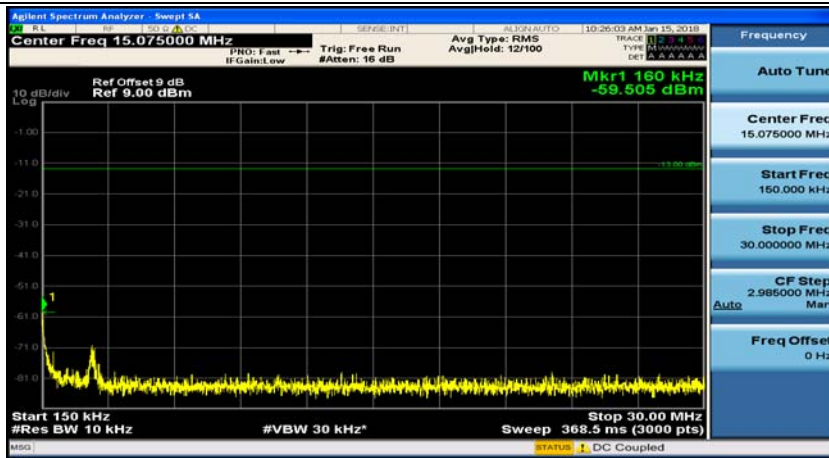

(Channel Bandwidth: 1.4 MHz)_HCH_16QAM_1RB#0