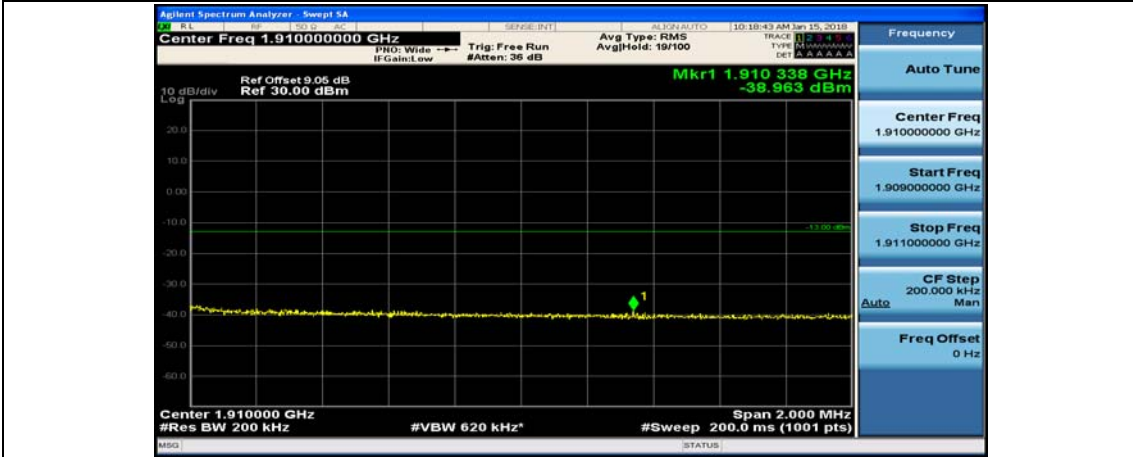

(Channel Bandwidth:20 MHz)_HCH_QPSK_50RB#0