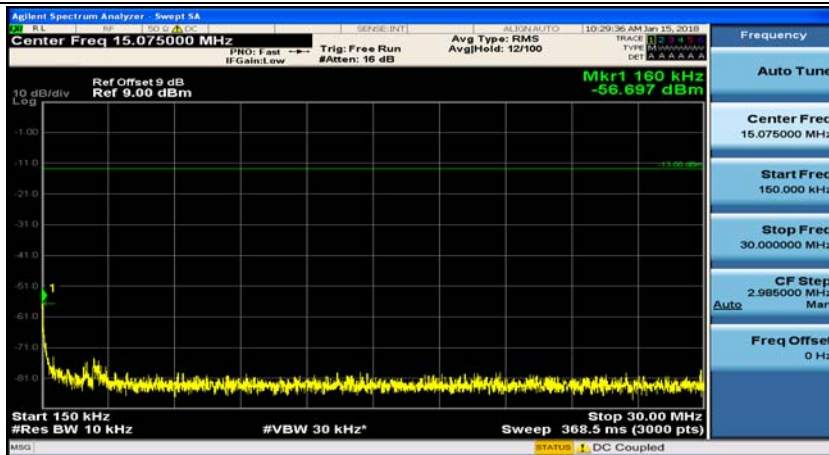

(Channel Bandwidth: 1.4 MHz)_HCH_16QAM_1RB#0

(Channel Bandwidth: 1.4 MHz)_HCH_16QAM_1RB#3

Channel Bandwidth: 3 MHz

(Channel Bandwidth: 3 MHz)_MCH_QPSK_1RB#0

(Channel Bandwidth: 3 MHz)_MCH_QPSK_1RB#7