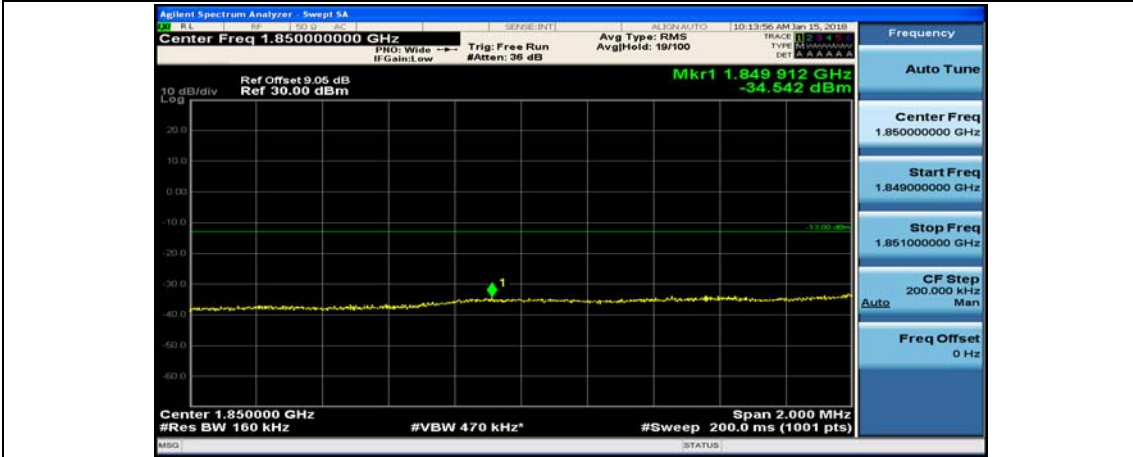

(Channel Bandwidth:15 MHz)_LCH_QPSK_37RB#38