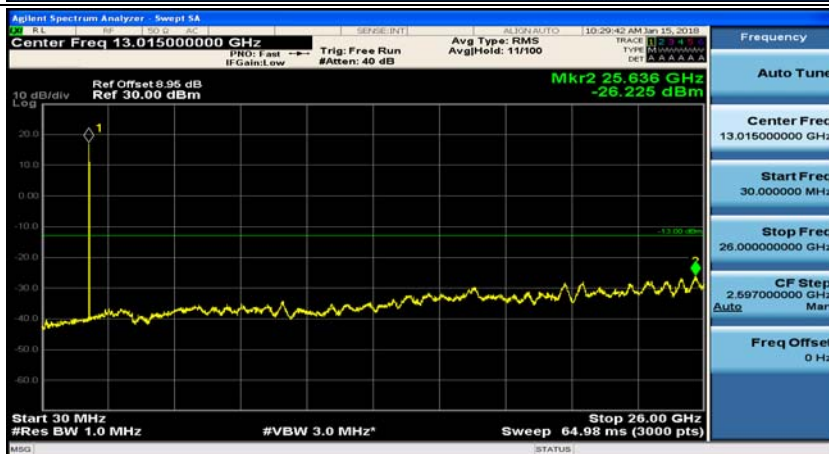

(Channel Bandwidth: 1.4 MHz)_HCH_16QAM_1RB#0

(Channel Bandwidth: 1.4 MHz)_HCH_16QAM_1RB#3

Channel Bandwidth: 3 MHz

(Channel Bandwidth: 3 MHz)_MCH_QPSK_1RB#0

(Channel Bandwidth: 3 MHz)_MCH_QPSK_1RB#7