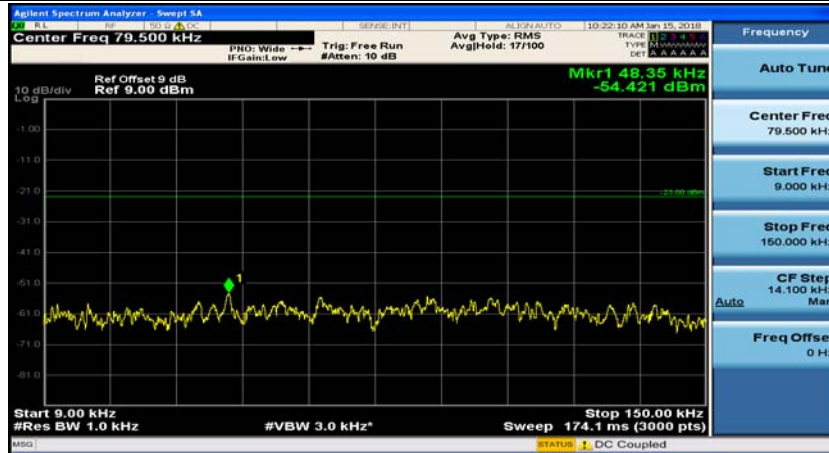

Appendix E: Conducted Spurious Emission

Test Graphs

Channel Bandwidth: 1.4 MHz

(Channel Bandwidth: 1.4 MHz)_MCH_QPSK_1RB#0

(Channel Bandwidth: 1.4 MHz)_MCH_QPSK_1RB#3

(Channel Bandwidth: 1.4 MHz)_HCH_QPSK_1RB#0