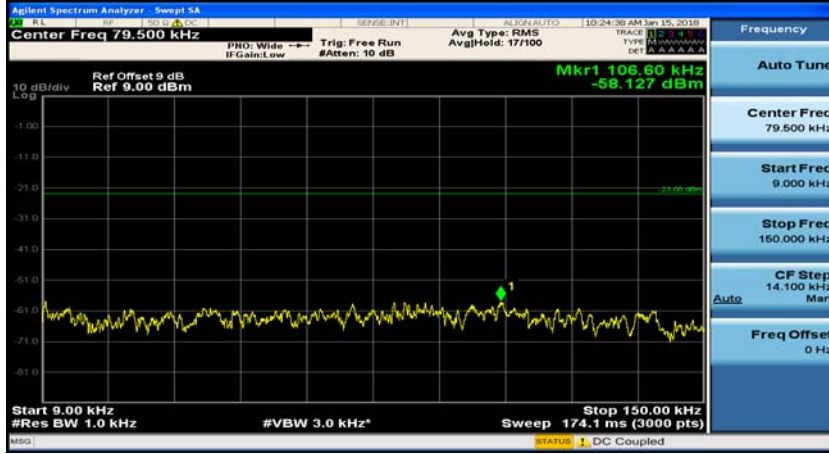

Appendix E: Conducted Spurious Emission

Test Graphs

Channel Bandwidth: 1.4 MHz

(Channel Bandwidth: 1.4 MHz)_MCH_QPSK_1RB#0

(Channel Bandwidth: 1.4 MHz)_MCH_QPSK_1RB#3

(Channel Bandwidth: 1.4 MHz)_HCH_QPSK_1RB#0