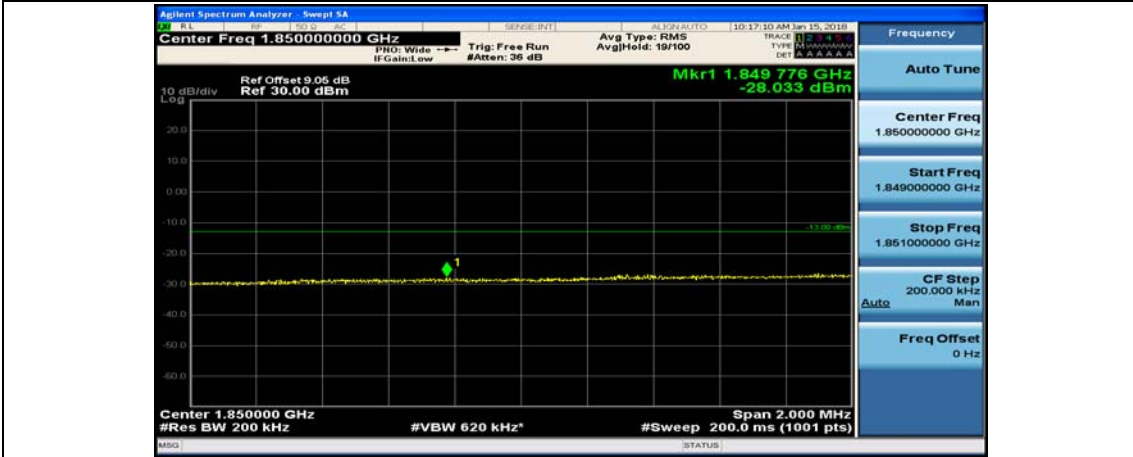

(Channel Bandwidth:20 MHz)_LCH_QPSK_50RB#25