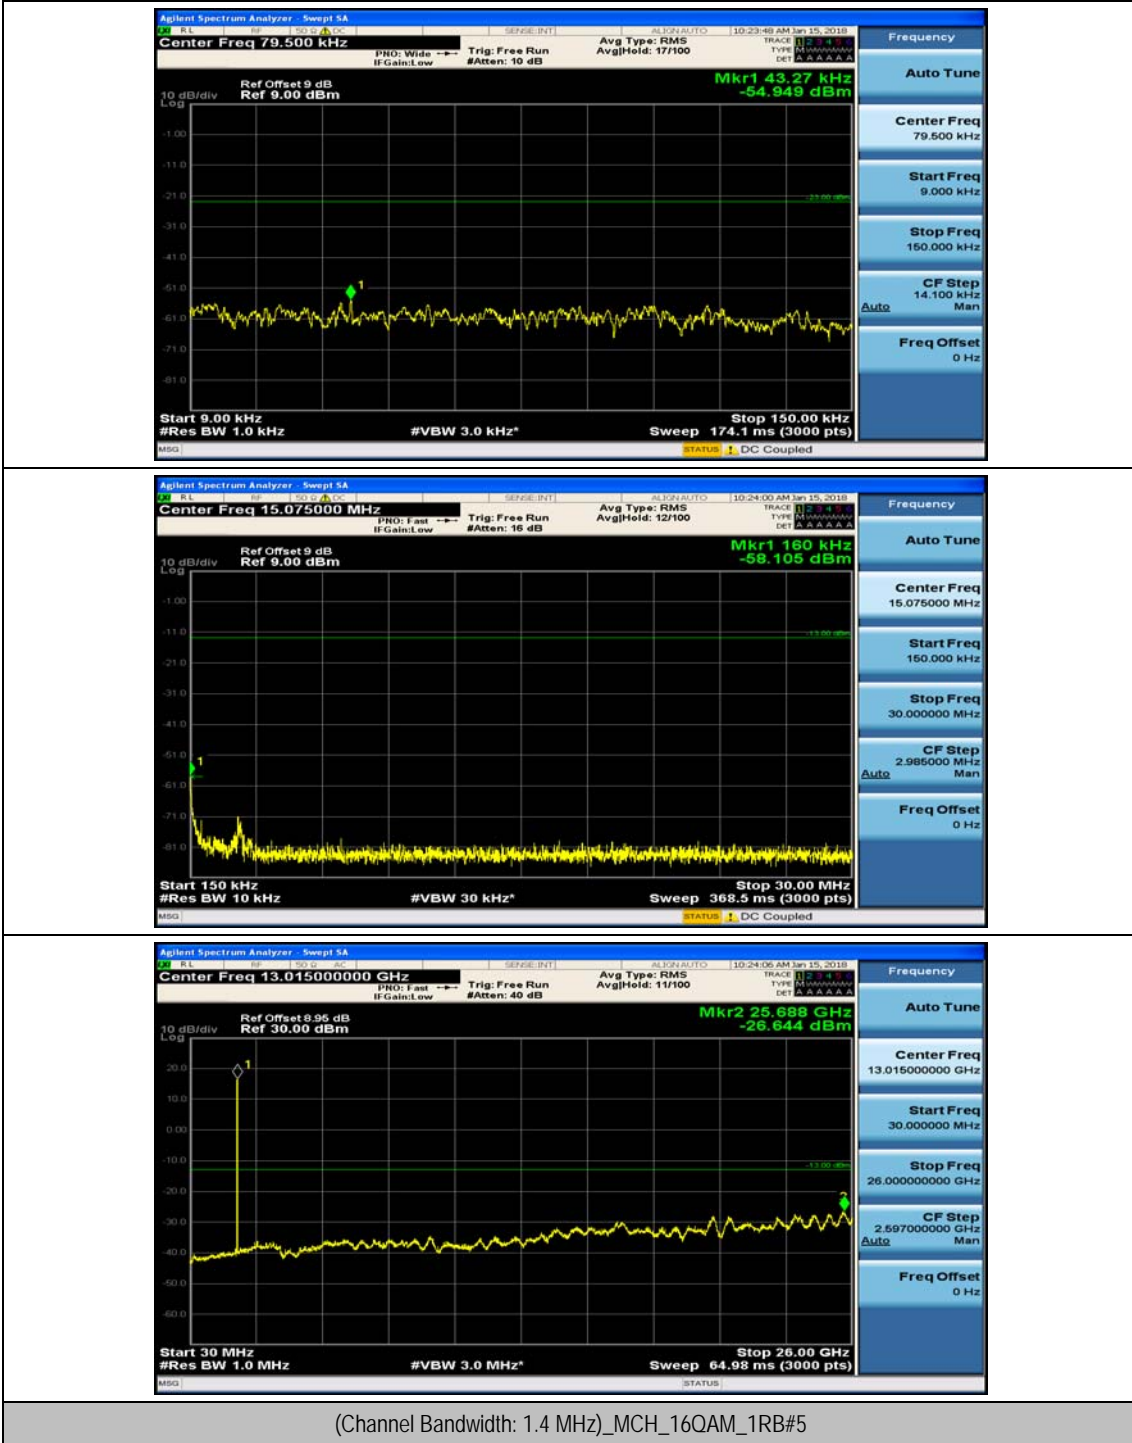

(Channel Bandwidth: 1.4 MHz)_HCH_QPSK_1RB#3

(Channel Bandwidth: 1.4 MHz)_LCH_16QAM_1RB#0

(Channel Bandwidth: 1.4 MHz)_LCH_16QAM_1RB#3

(Channel Bandwidth: 1.4 MHz)_MCH_16QAM_1RB#0

(Channel Bandwidth: 1.4 MHz)_MCH_16QAM_1RB#3