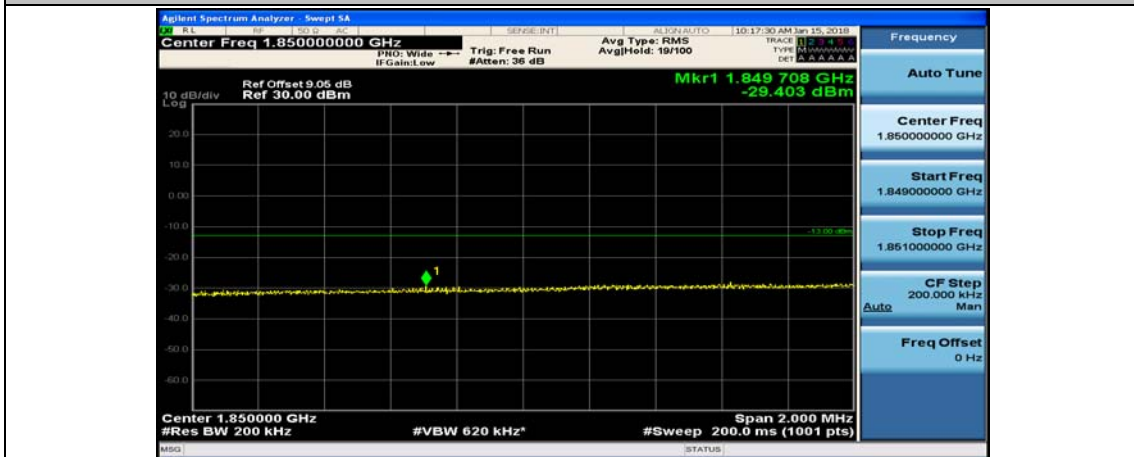

(Channel Bandwidth:20 MHz)_LCH_16QAM_50RB#25