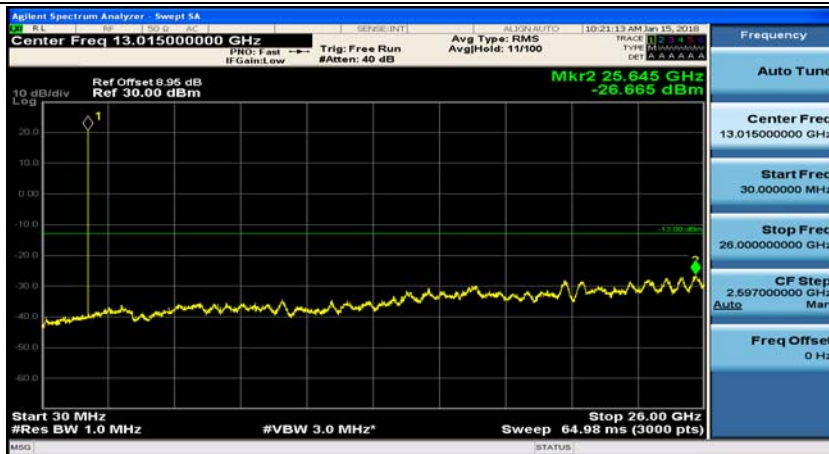

(Channel Bandwidth: 1.4 MHz)_LCH_16QAM_1RB#0