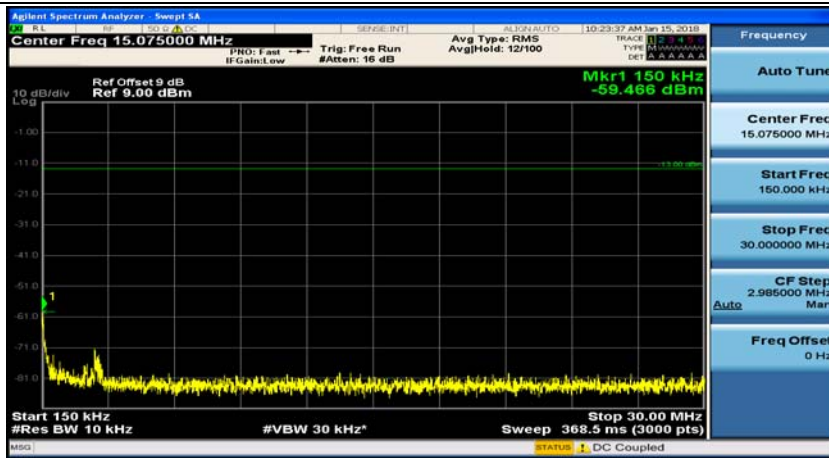

(Channel Bandwidth: 1.4 MHz)_HCH_QPSK_1RB#3

(Channel Bandwidth: 1.4 MHz)_LCH_16QAM_1RB#0

(Channel Bandwidth: 1.4 MHz)_LCH_16QAM_1RB#3

(Channel Bandwidth: 1.4 MHz)_MCH_16QAM_1RB#0

(Channel Bandwidth: 1.4 MHz)_MCH_16QAM_1RB#3