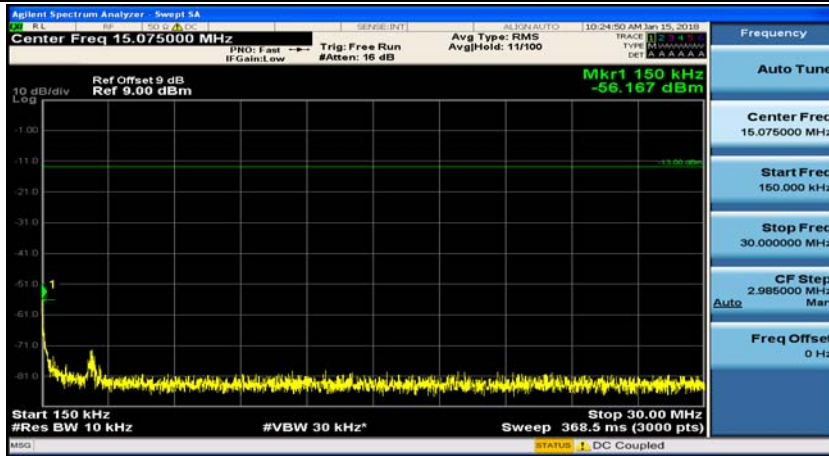

Appendix E: Conducted Spurious Emission

Test Graphs

Channel Bandwidth: 1.4 MHz

(Channel Bandwidth: 1.4 MHz)_MCH_QPSK_1RB#0

(Channel Bandwidth: 1.4 MHz)_MCH_QPSK_1RB#3

(Channel Bandwidth: 1.4 MHz)_HCH_QPSK_1RB#0