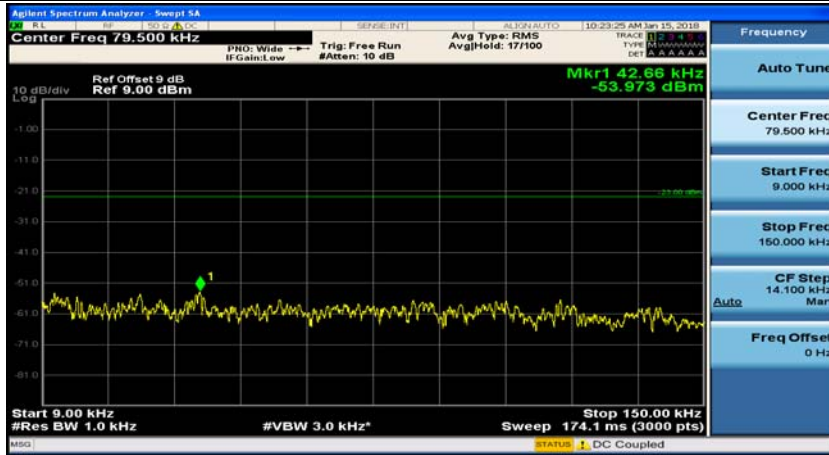

(Channel Bandwidth: 1.4 MHz)_HCH_QPSK_1RB#3

(Channel Bandwidth: 1.4 MHz)_LCH_16QAM_1RB#0

(Channel Bandwidth: 1.4 MHz)_LCH_16QAM_1RB#3

(Channel Bandwidth: 1.4 MHz)_MCH_16QAM_1RB#0

(Channel Bandwidth: 1.4 MHz)_MCH_16QAM_1RB#3