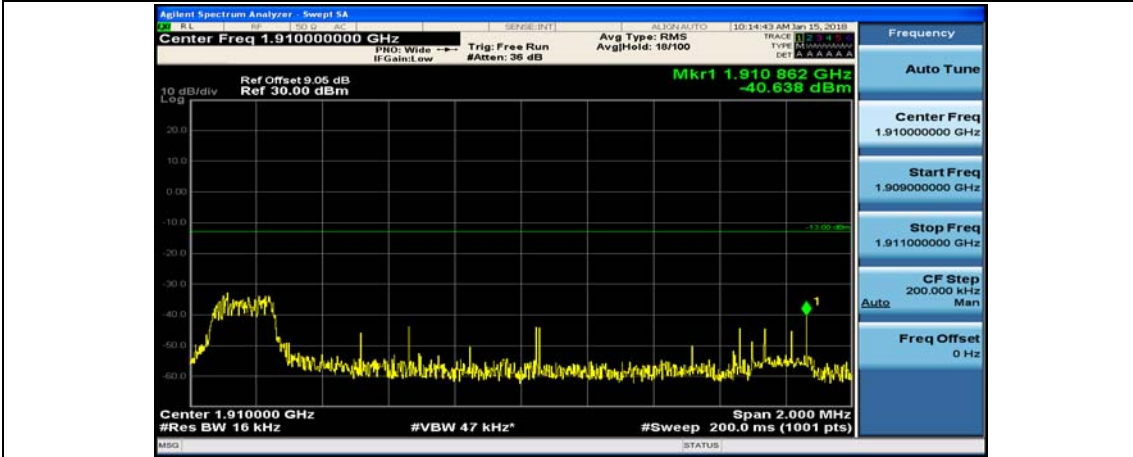

(Channel Bandwidth:15 MHz)_HCH_QPSK_1RB#0