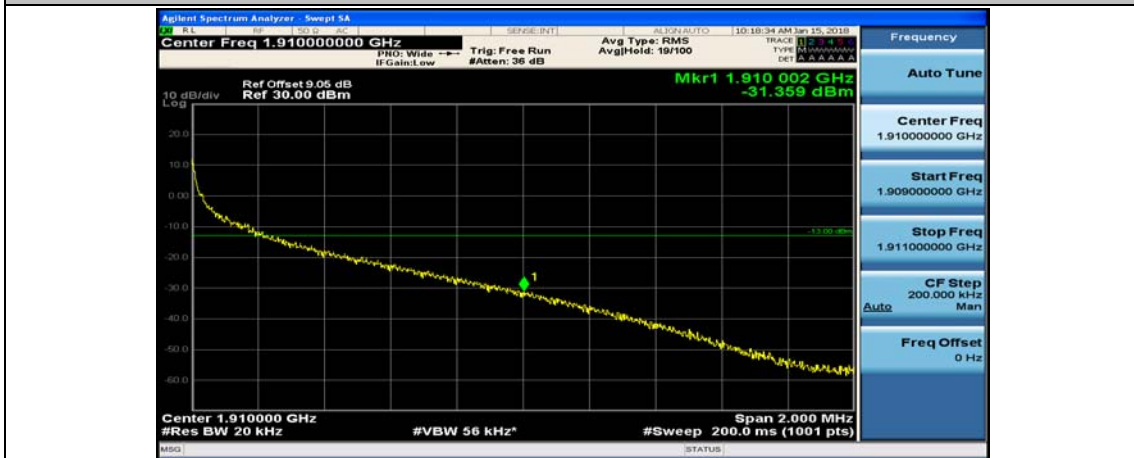

(Channel Bandwidth:20 MHz)_HCH_16QAM_1RB#99