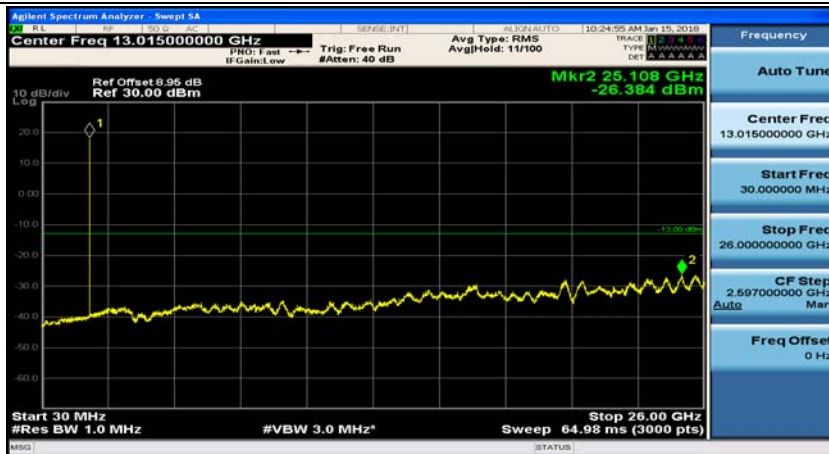

Appendix E: Conducted Spurious Emission

Test Graphs

Channel Bandwidth: 1.4 MHz

(Channel Bandwidth: 1.4 MHz)_MCH_QPSK_1RB#0

(Channel Bandwidth: 1.4 MHz)_MCH_QPSK_1RB#3

(Channel Bandwidth: 1.4 MHz)_HCH_QPSK_1RB#0