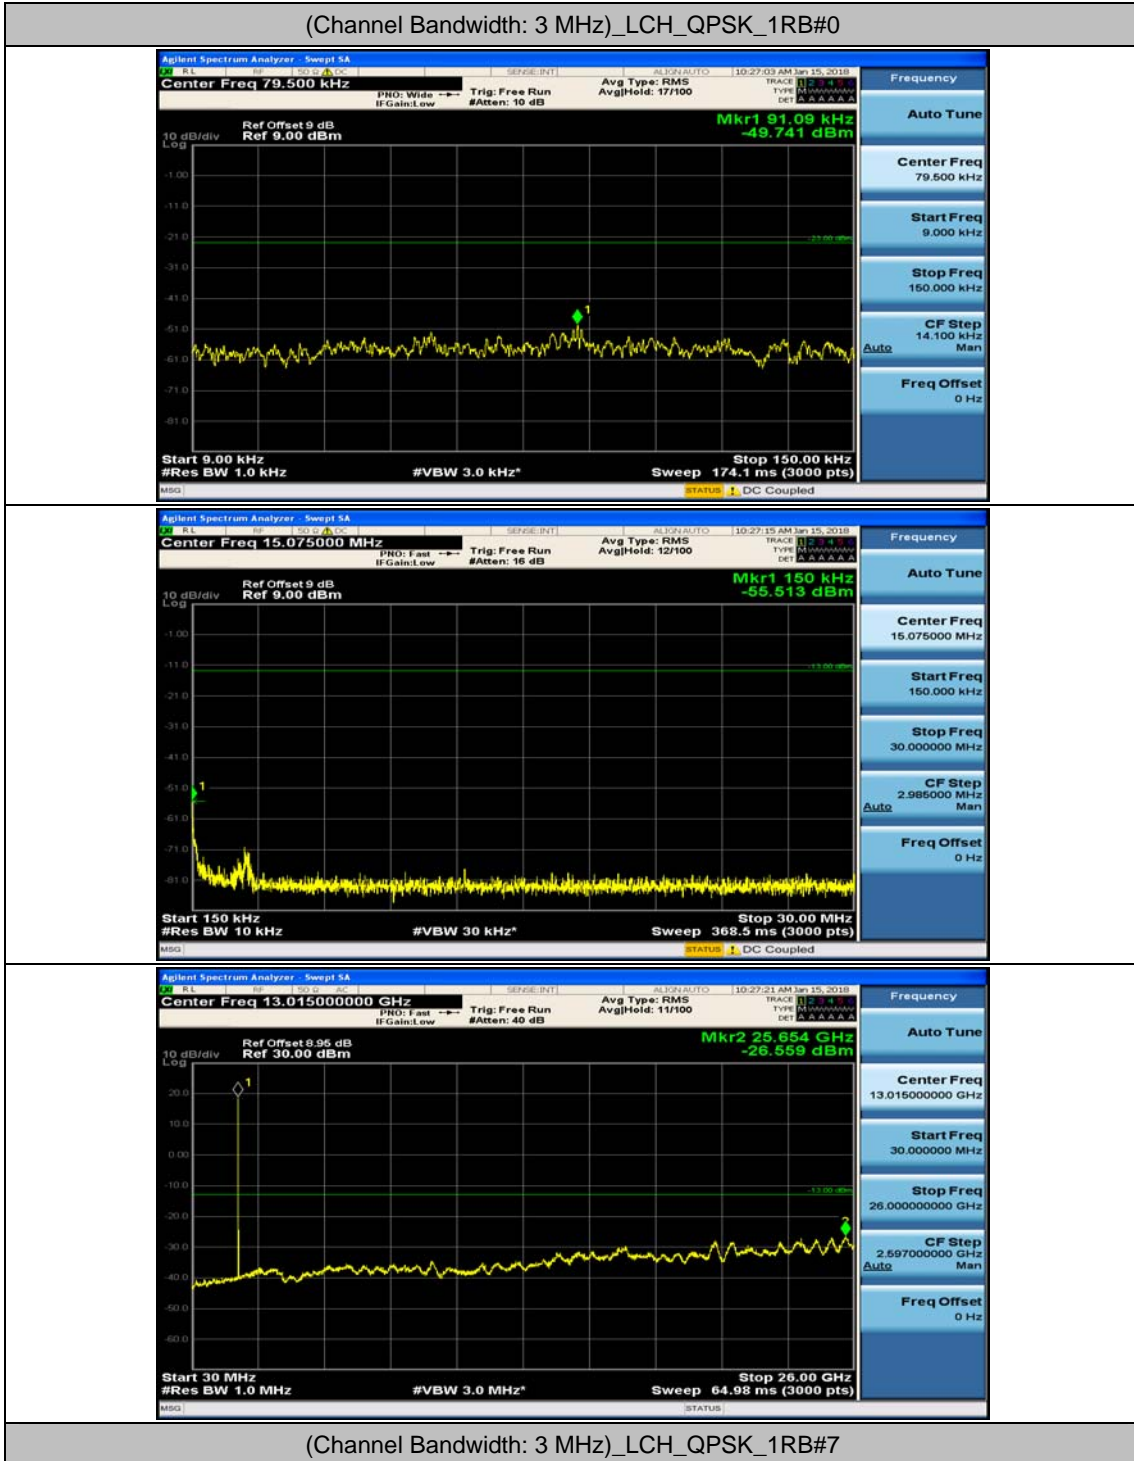

(Channel Bandwidth: 1.4 MHz)_HCH_16QAM_1RB#0

(Channel Bandwidth: 1.4 MHz)_HCH_16QAM_1RB#3

Channel Bandwidth: 3 MHz

(Channel Bandwidth: 3 MHz)_MCH_QPSK_1RB#0

(Channel Bandwidth: 3 MHz)_MCH_QPSK_1RB#7