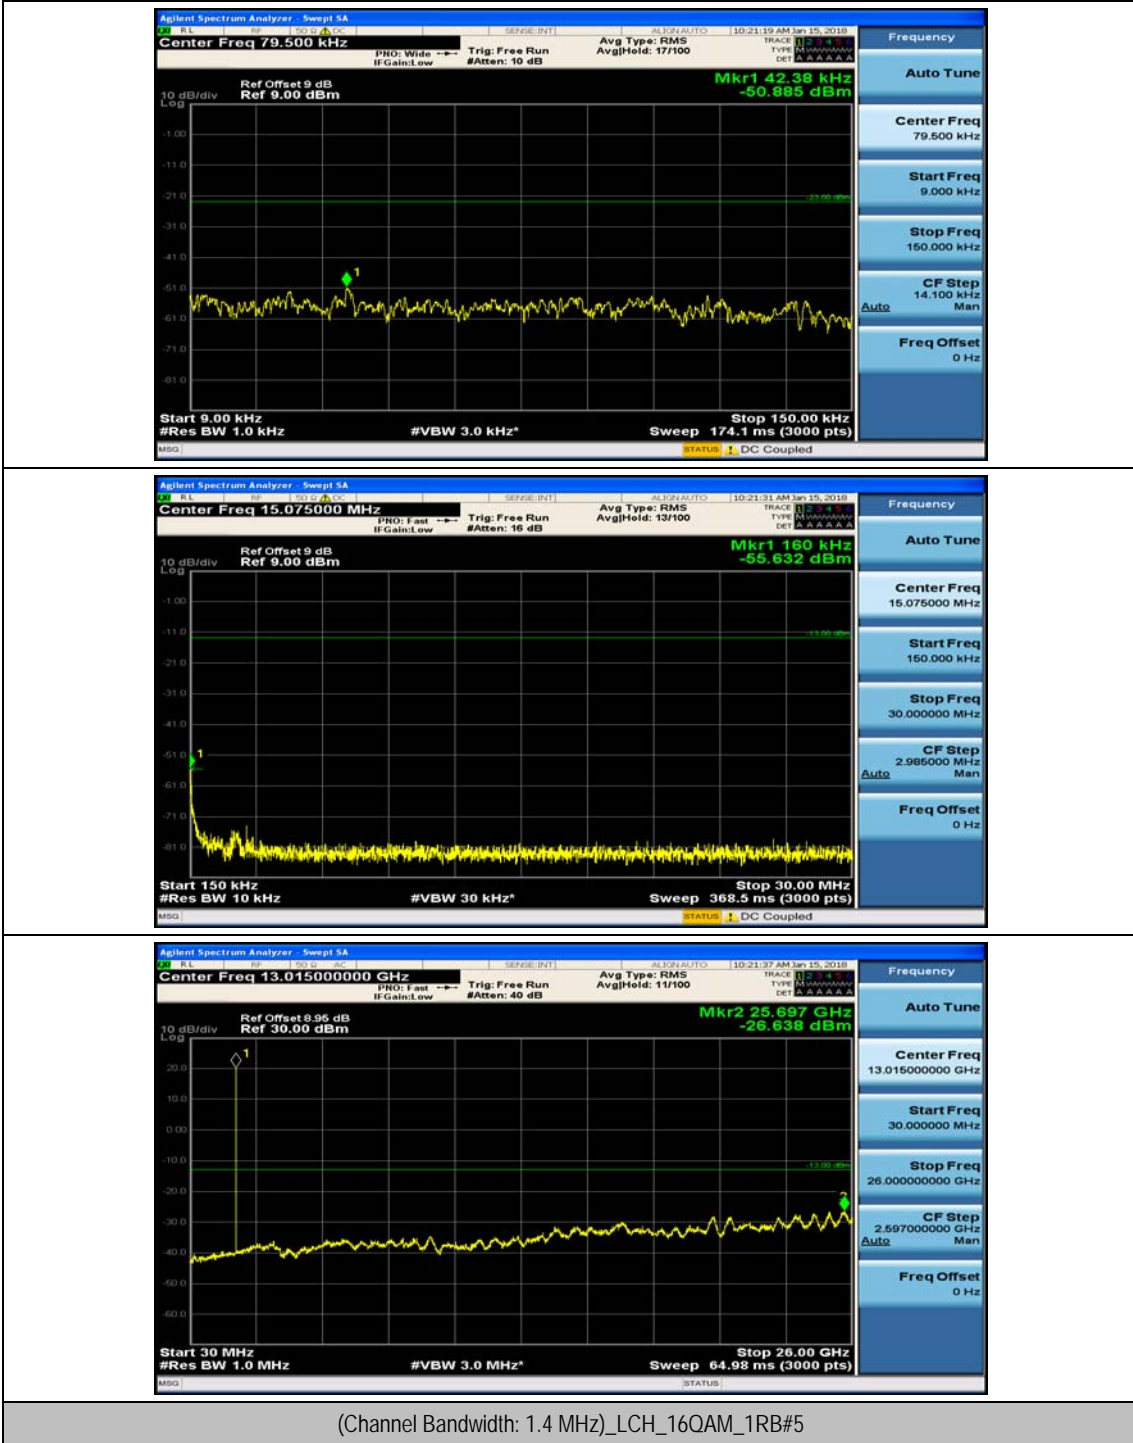

(Channel Bandwidth: 1.4 MHz)_HCH_QPSK_1RB#3

(Channel Bandwidth: 1.4 MHz)_LCH_16QAM_1RB#0

(Channel Bandwidth: 1.4 MHz)_LCH_16QAM_1RB#3

(Channel Bandwidth: 1.4 MHz)_MCH_16QAM_1RB#0

(Channel Bandwidth: 1.4 MHz)_MCH_16QAM_1RB#3