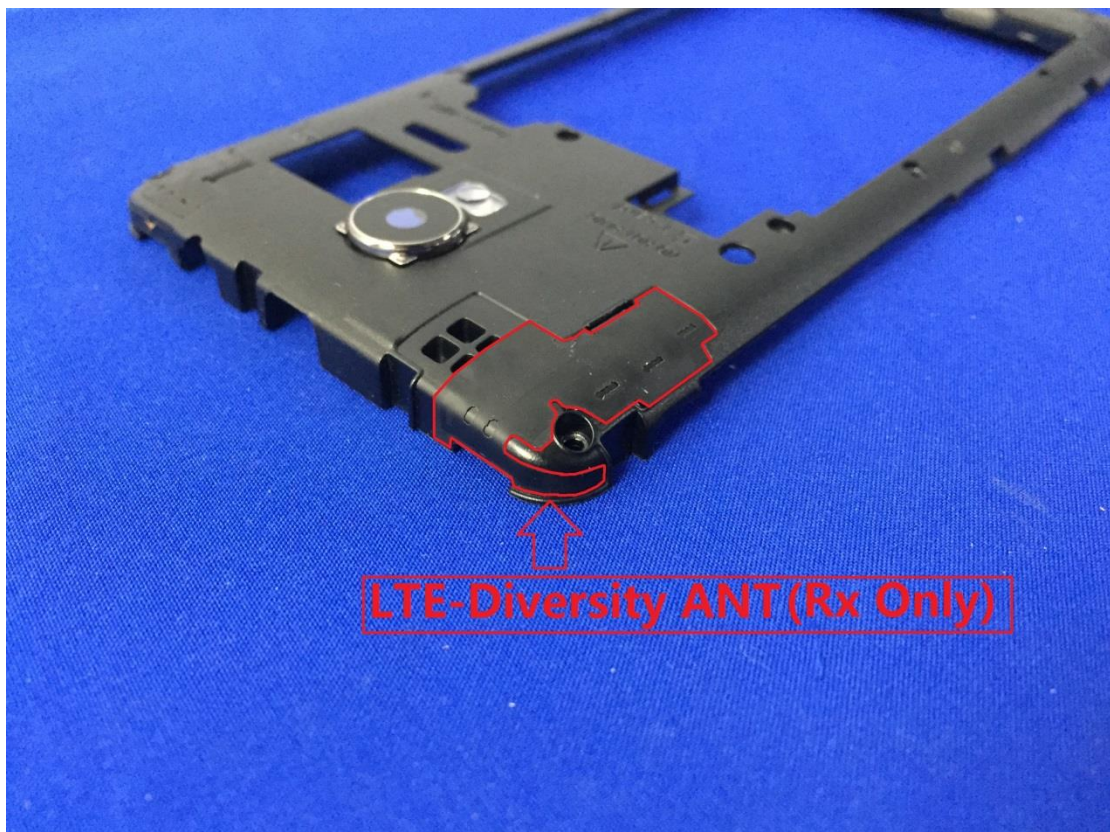

EUT Antenna Locations