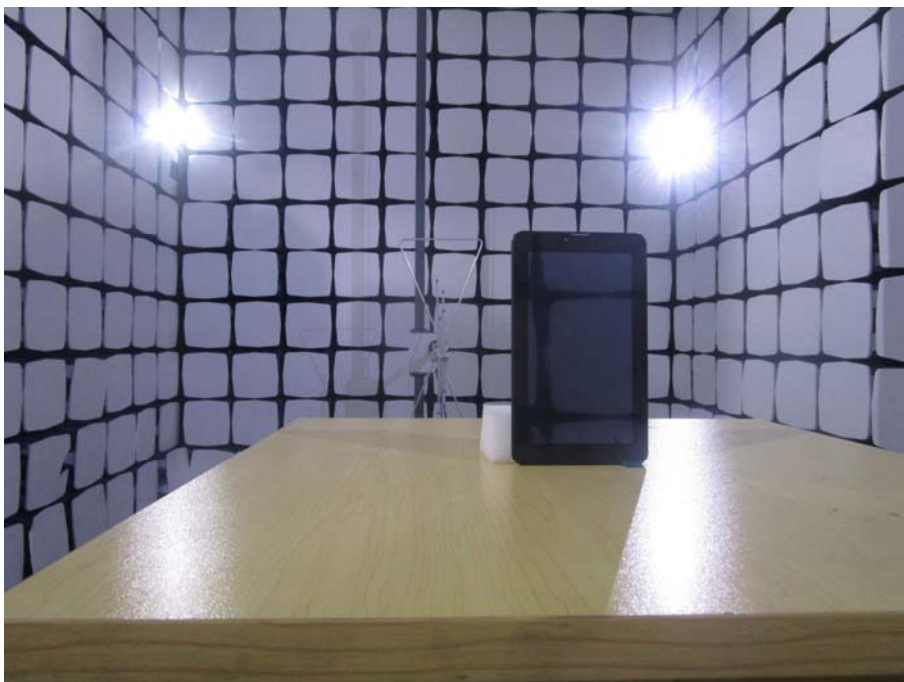

## EXHIBIT 4 - TEST SETUP PHOTOGRAPHS

### Spurious Radiation Test Setup (9kHz to 30MHz)

### Spurious Radiation Test Setup (30MHz to 1G)