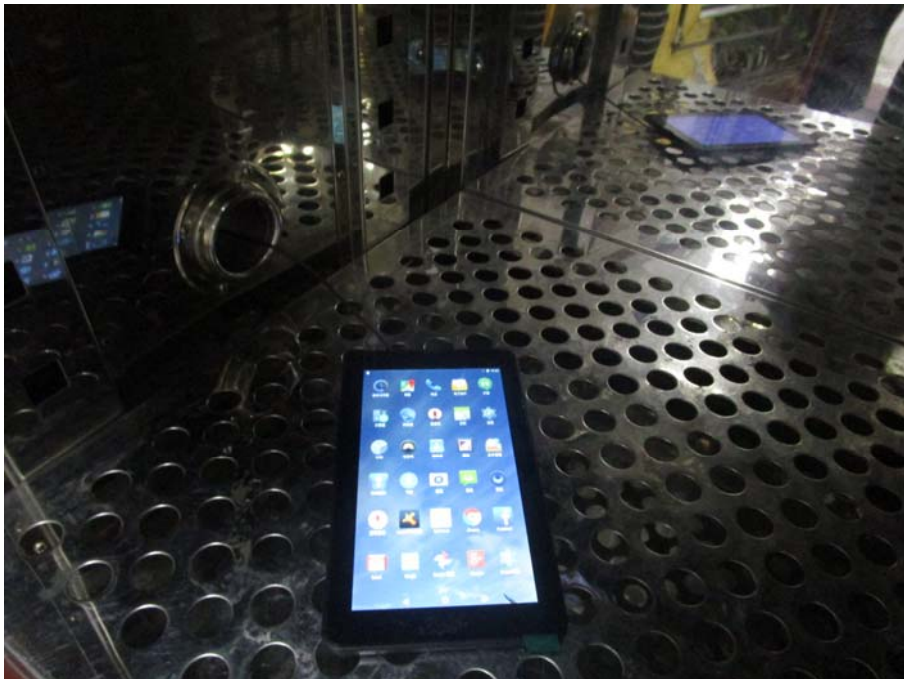

Extreme Condition Test Setup