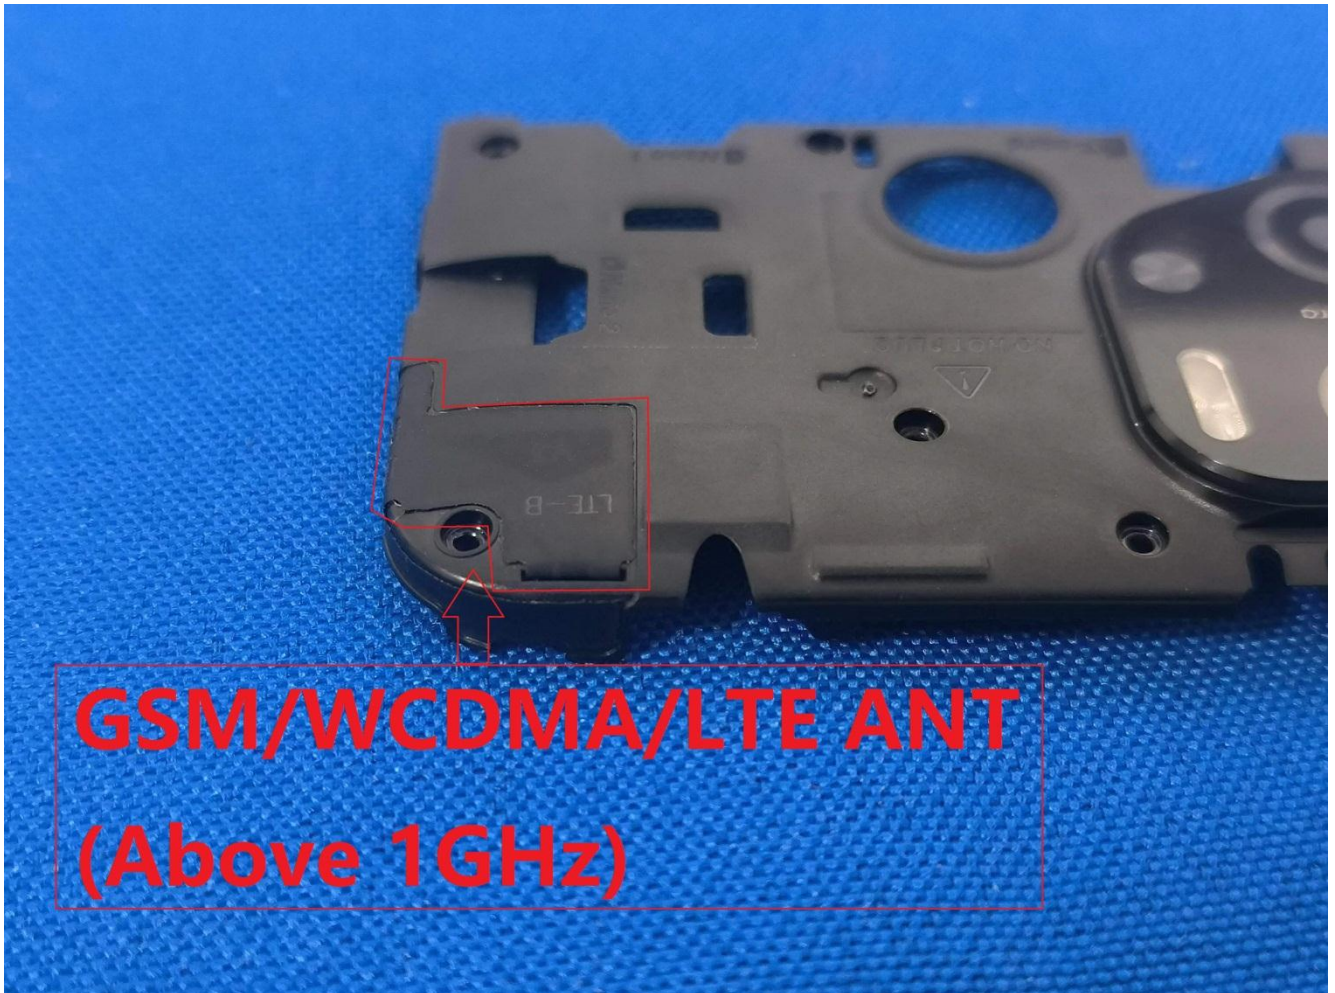

EUT Photos (Model: Elite 63Pro)

EUT Antenna Locations

SAR Test Setup Photos

Head

Right Cheek

Right Tilted

Left Cheek

Left Tilted

Body

Front side (10mm)

Back side(10mm)

Left side(10mm)

Right side(10mm)

Top side(10mm)

Bottom side(10mm)

EUT holder Perturbation Evaluation Test Setup Photos

DUT with device holder (DUT direct contact with the phantom)

DUT without device holder (DUT direct contact with the phantom)