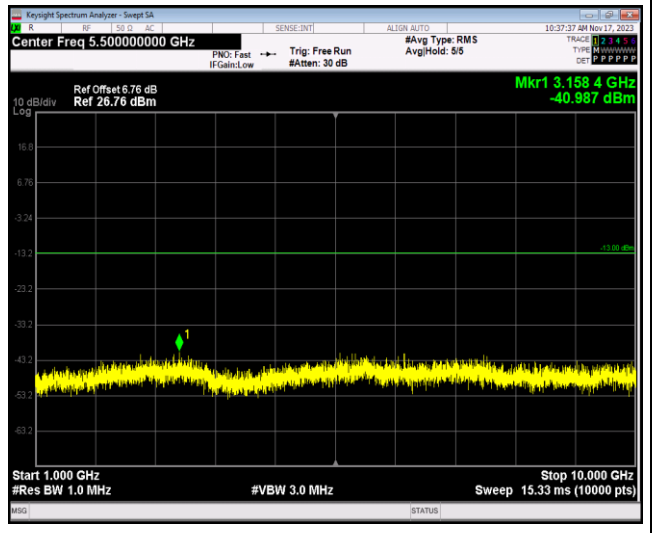

Band13-5MHz-16QAM-23205-1RB#0-Range4:1000~10000MHz