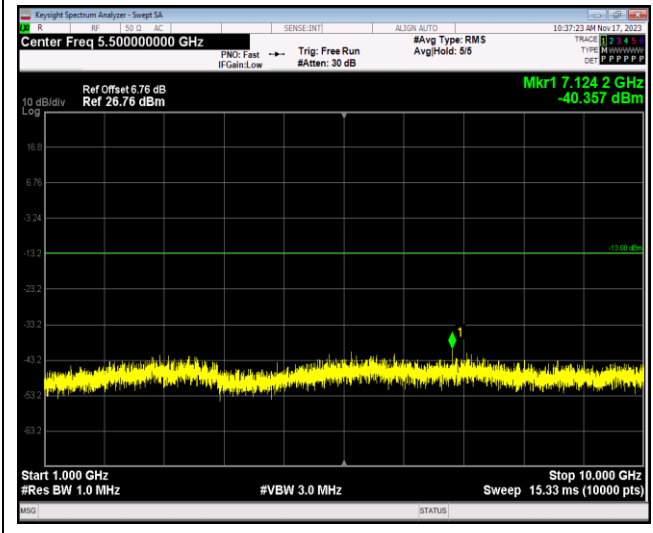

Band13-5MHz-16QAM-23205-1RB#0-Range2:1000~10000MHz