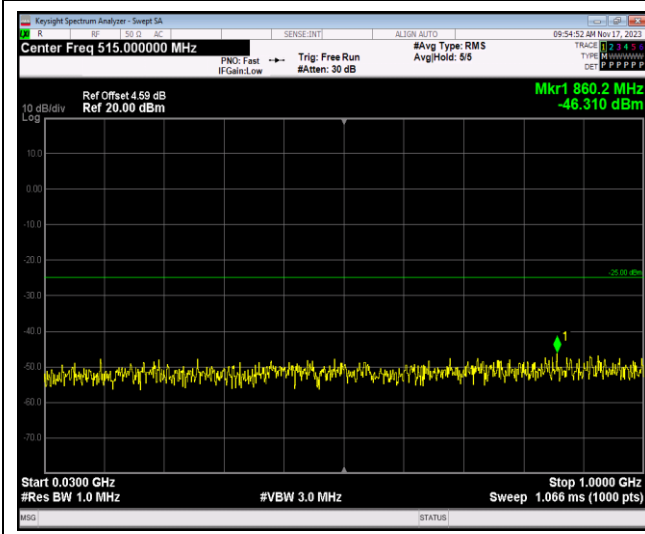

Band7-5MHz-QPSK-20775-1RB#0-Range1:30~1000MHz

JianYan Testing Group Shenzhen Co., Ltd.
No.101, Building 8, Innovation Wisdom Port, No.155 Hongtian Road, Huangpu Community,
Xinqiao Street, Bao'an District, Shenzhen, Guangdong, People's Republic of China.
Tel: +86-755-23118282, Fax: +86-755-23116366