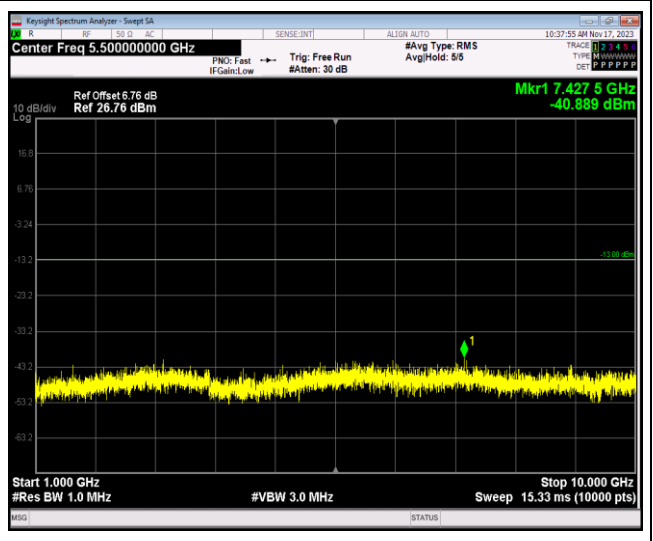

Band13-5MHz-QPSK-23230-1RB#0-Range1:30~100 OMHz

Band13-5MHz-QPSK-23230-1RB#0-Range3:30~100 OMHz

Band13-5MHz-QPSK-23230-1RB#0-Range4:1000~10000MHz

Band13-5MHz-QPSK-23230-1RB#0-Range2:1000~10000MHz

JianYan Testing Group Shenzhen Co., Ltd.  
 No.101, Building 8, Innovation Wisdom Port, No.155 Hongtian Road, Huangpu Community,  
 Xinqiao Street, Bao'an District, Shenzhen, Guangdong, People's Republic of China.  
 Tel: +86-755-23118282, Fax: +86-755-23116366