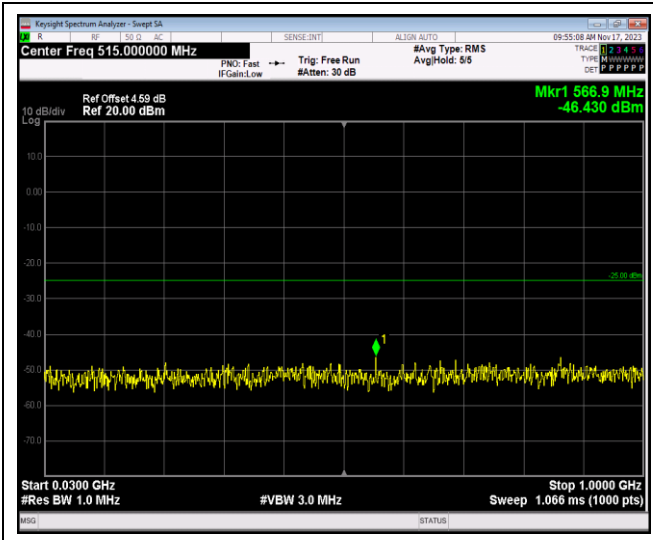

JianYan Testing Group Shenzhen Co., Ltd.
No.101, Building 8, Innovation Wisdom Port, No.155 Hongtian Road, Huangpu Community,
Xinqiao Street, Bao'an District, Shenzhen, Guangdong, People's Republic of China.
Tel: +86-755-23118282, Fax: +86-755-23116366

Project No.: JYTSZR2311026