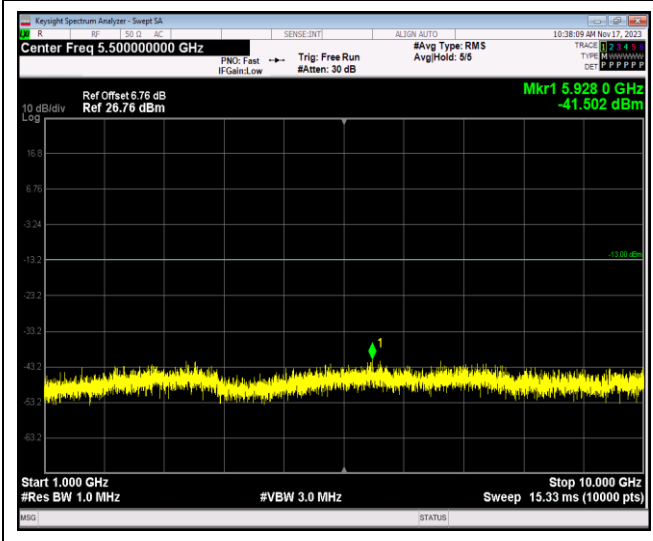

Band13-5MHz-QPSK-23230-1RB#0-Range1:30~100 OMHz

Band13-5MHz-QPSK-23230-1RB#0-Range3:30~100 OMHz

Band13-5MHz-QPSK-23230-1RB#0-Range4:1000~10000MHz

Band13-5MHz-QPSK-23230-1RB#0-Range2:1000~10000MHz

JianYan Testing Group Shenzhen Co., Ltd.  
 No.101, Building 8, Innovation Wisdom Port, No.155 Hongtian Road, Huangpu Community,  
 Xinqiao Street, Bao'an District, Shenzhen, Guangdong, People's Republic of China.  
 Tel: +86-755-23118282, Fax: +86-755-23116366