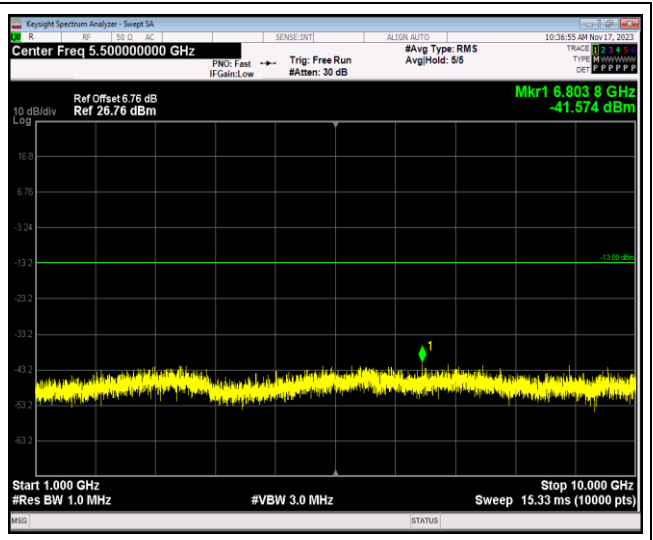

JianYan Testing Group Shenzhen Co., Ltd.
No.101, Building 8, Innovation Wisdom Port, No.155 Hongtian Road, Huangpu Community,
Xinqiao Street, Bao'an District, Shenzhen, Guangdong, People's Republic of China.
Tel: +86-755-23118282, Fax: +86-755-23116366

Project No.: JYTSZR2311026