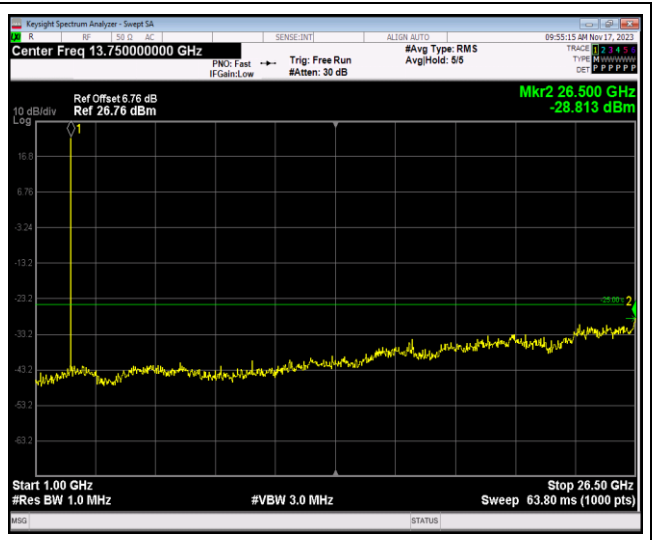

JianYan Testing Group Shenzhen Co., Ltd.
No.101, Building 8, Innovation Wisdom Port, No.155 Hongtian Road, Huangpu Community,
Xinqiao Street, Bao'an District, Shenzhen, Guangdong, People's Republic of China.
Tel: +86-755-23118282, Fax: +86-755-23116366

Project No.: JYTSZR2311026