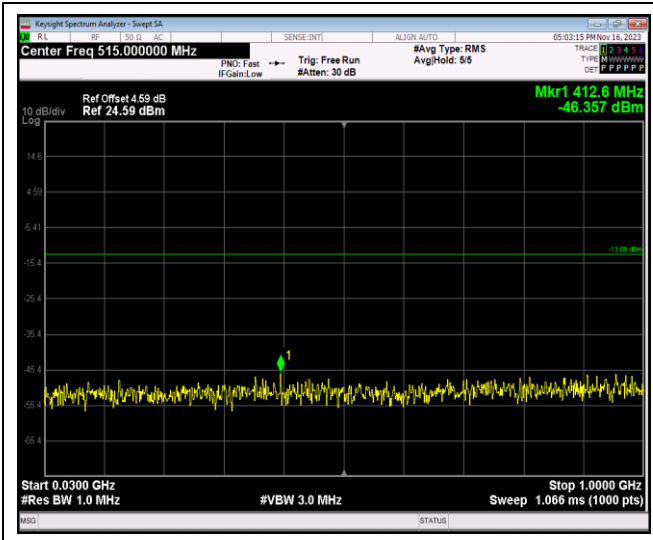

Band2-1.4MHz-16QAM-18607-1RB#0-Range1:30~1000MHz