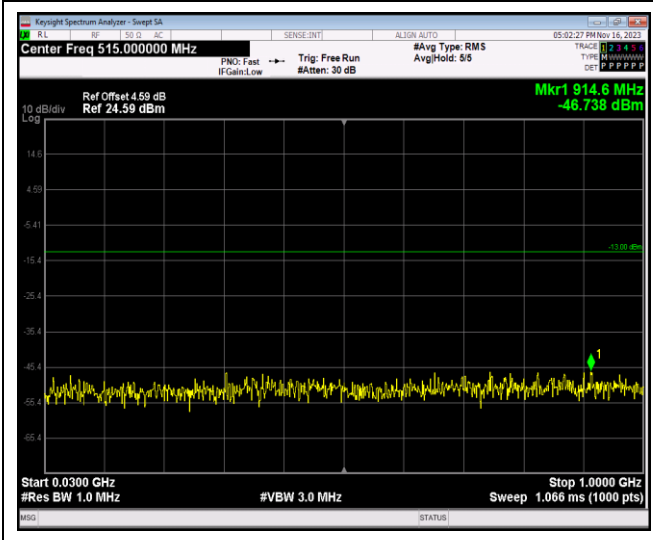

Remark: All bandwidth and all modulation had been tested, but only the worst case data displayed in this report.

Test Graphs

Band2-1.4MHz-16QAM-18607-1RB#0-Range1:30~1000MHz

Band2-1.4MHz-16QAM-18607-1RB#0-Range2:1000~20000MHz