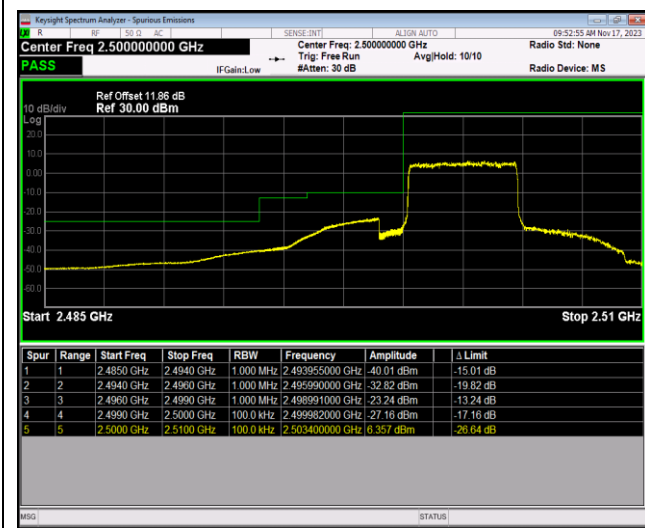

Band4-20MHz-16QAM-20300-1RB#0

Band4-20MHz-16QAM-20300-1RB#99

Band4-20MHz-16QAM-20300-100RB#0

Band7-5MHz-QPSK-20775-1RB#0

Band7-5MHz-QPSK-20775-1RB#24

Band7-5MHz-QPSK-20775-25RB#0

Band7-5MHz-QPSK-21425-1RB#0