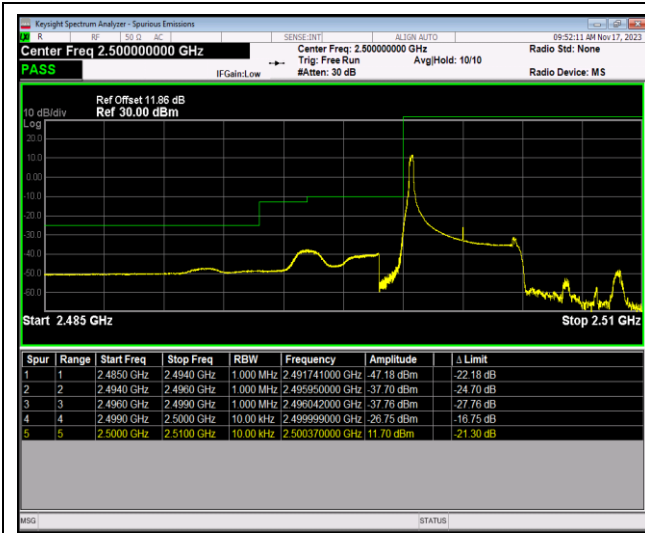

Band7-5MHz-16QAM-20775-1RB#0

Band7-5MHz-16QAM-20775-25RB#0