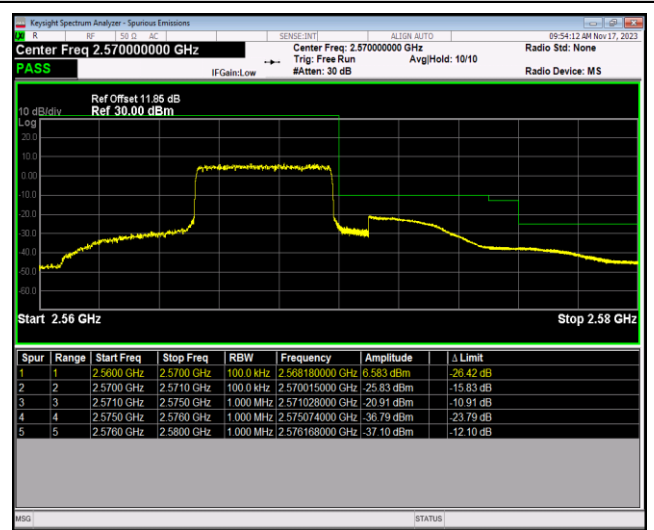

Band7-5MHz-QPSK-21425-25RB#0

Band7-5MHz-16QAM-20775-1RB#24