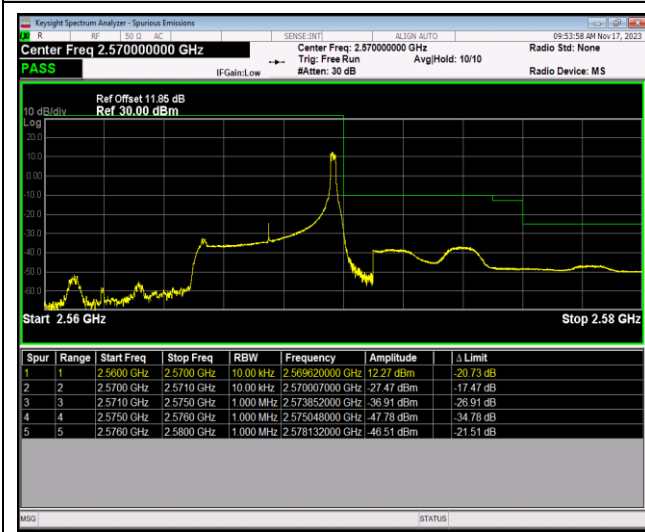

Band7-5MHz-16QAM-21425-1RB#24

Band7-20MHz-QPSK-20850-1RB#0