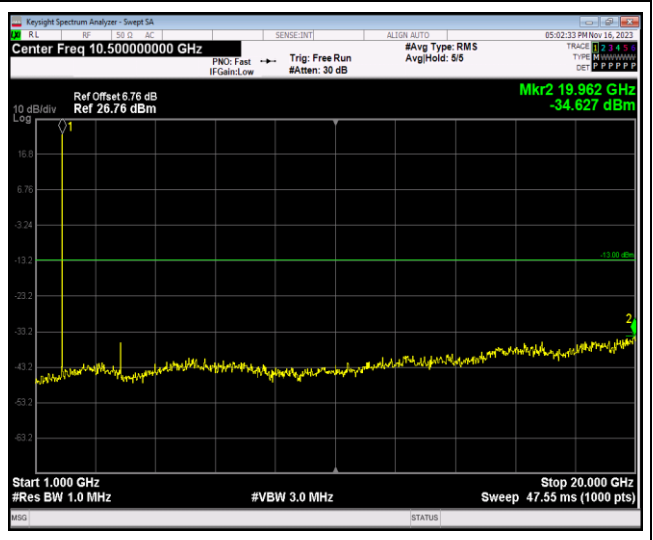

Remark: All bandwidth and all modulation had been tested, but only the worst case data displayed in this report.

Test Graphs

Band2-1.4MHz-16QAM-18607-1RB#0-Range1:30~1000MHz

Band2-1.4MHz-16QAM-18607-1RB#0-Range2:1000~20000MHz

Band2-1.4MHz-16QAM-18900-1RB#0-Range1:30~1000MHz

Band2-1.4MHz-16QAM-18900-1RB#0-Range2:1000~20000MHz