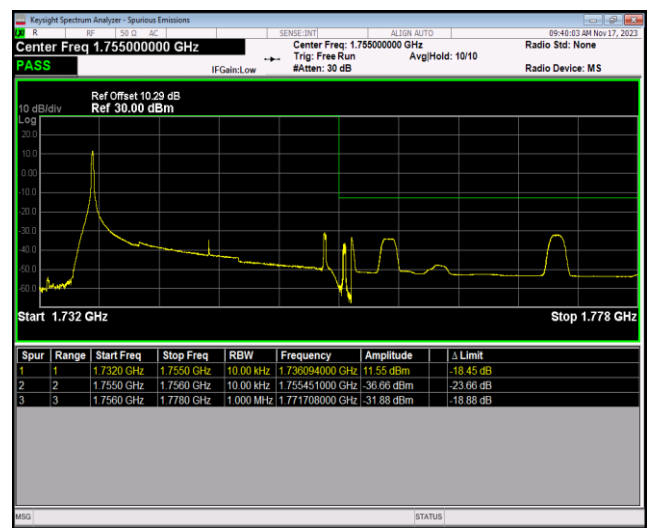

Band4-20MHz-16QAM-20300-1RB#0

Band4-20MHz-16QAM-20300-100RB#0