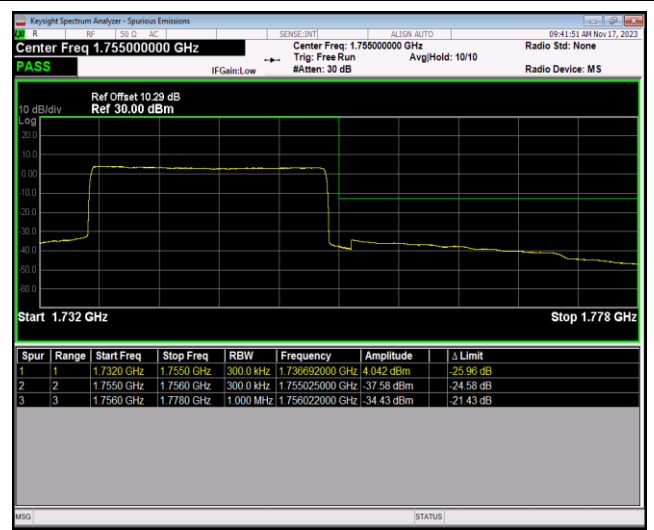

Band4-20MHz-16QAM-20300-1RB#0

Band4-20MHz-16QAM-20300-1RB#99

Band4-20MHz-16QAM-20300-100RB#0

Band7-5MHz-QPSK-20775-1RB#0

Band7-5MHz-QPSK-20775-1RB#24

Band7-5MHz-QPSK-20775-25RB#0

Band7-5MHz-QPSK-21425-1RB#0