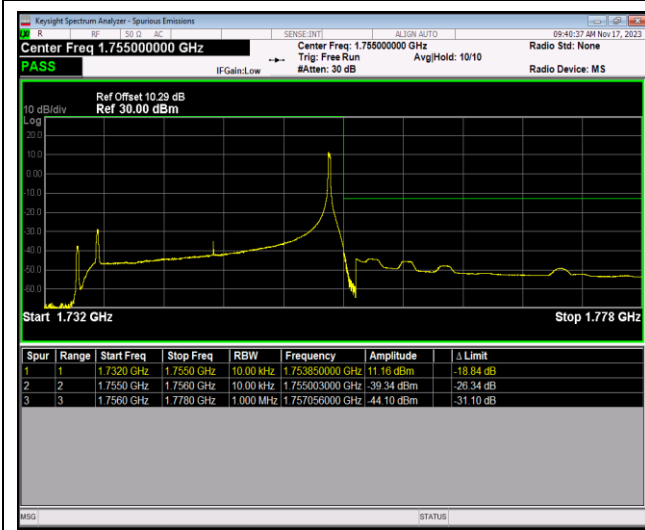

Band4-20MHz-16QAM-20300-1RB#99

Band7-5MHz-QPSK-20775-1RB#0