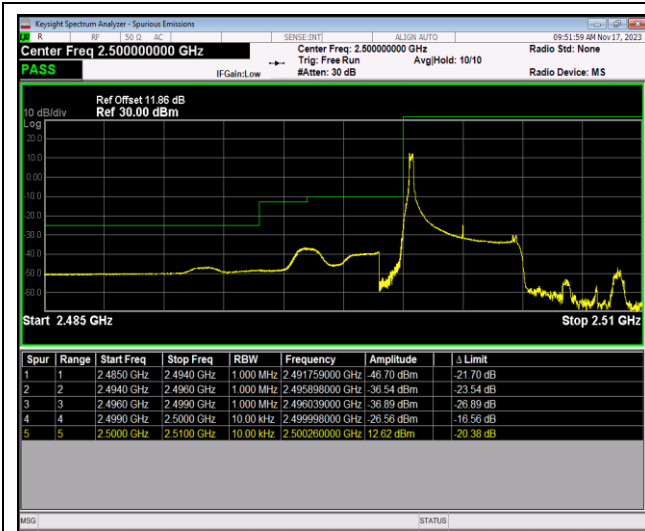

Band4-20MHz-16QAM-20300-1RB#0

Band4-20MHz-16QAM-20300-1RB#99

Band4-20MHz-16QAM-20300-100RB#0

Band7-5MHz-QPSK-20775-1RB#0

Band7-5MHz-QPSK-20775-1RB#24

Band7-5MHz-QPSK-20775-25RB#0

Band7-5MHz-QPSK-21425-1RB#0