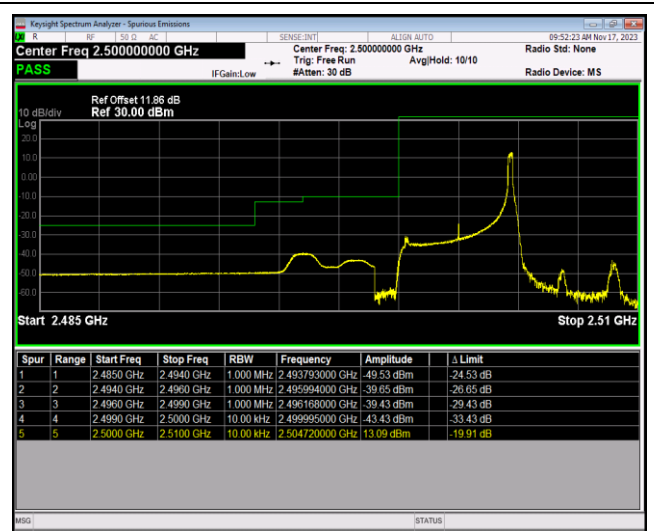

Band4-20MHz-16QAM-20300-1RB#0

Band4-20MHz-16QAM-20300-1RB#99

Band4-20MHz-16QAM-20300-100RB#0

Band7-5MHz-QPSK-20775-1RB#0

Band7-5MHz-QPSK-20775-1RB#24

Band7-5MHz-QPSK-20775-25RB#0

Band7-5MHz-QPSK-21425-1RB#0