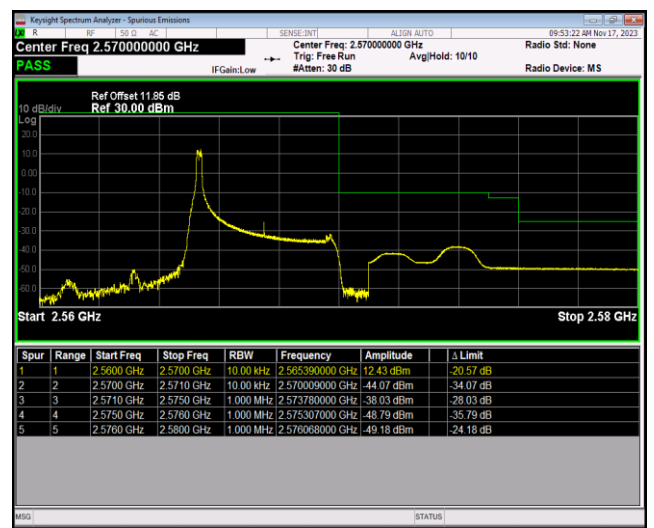

Band7-5MHz-QPSK-21425-1RB#0

Band7-5MHz-QPSK-21425-25RB#0