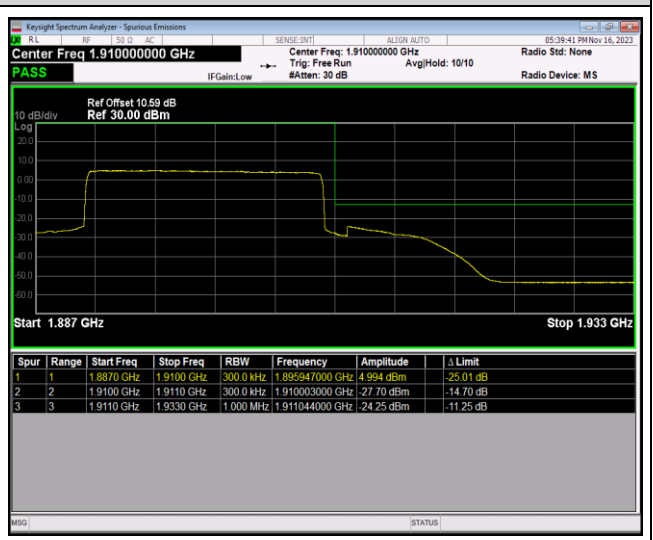

Band2-20MHz-QPSK-19100-100RB#0