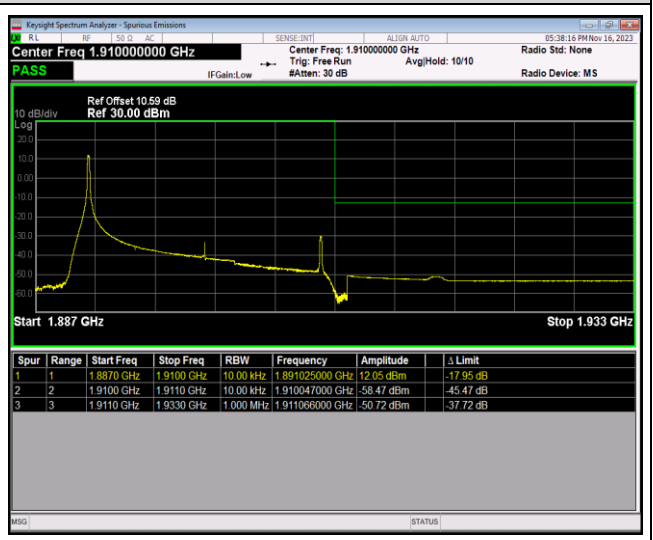

Remark: All bandwidth and all modulation had been tested, but only the worst case data displayed in this report.

Test Graphs

Band2-20MHz-QPSK-18700-100RB#0

Band2-20MHz-QPSK-19100-1RB#0

Band2-20MHz-QPSK-19100-1RB#99