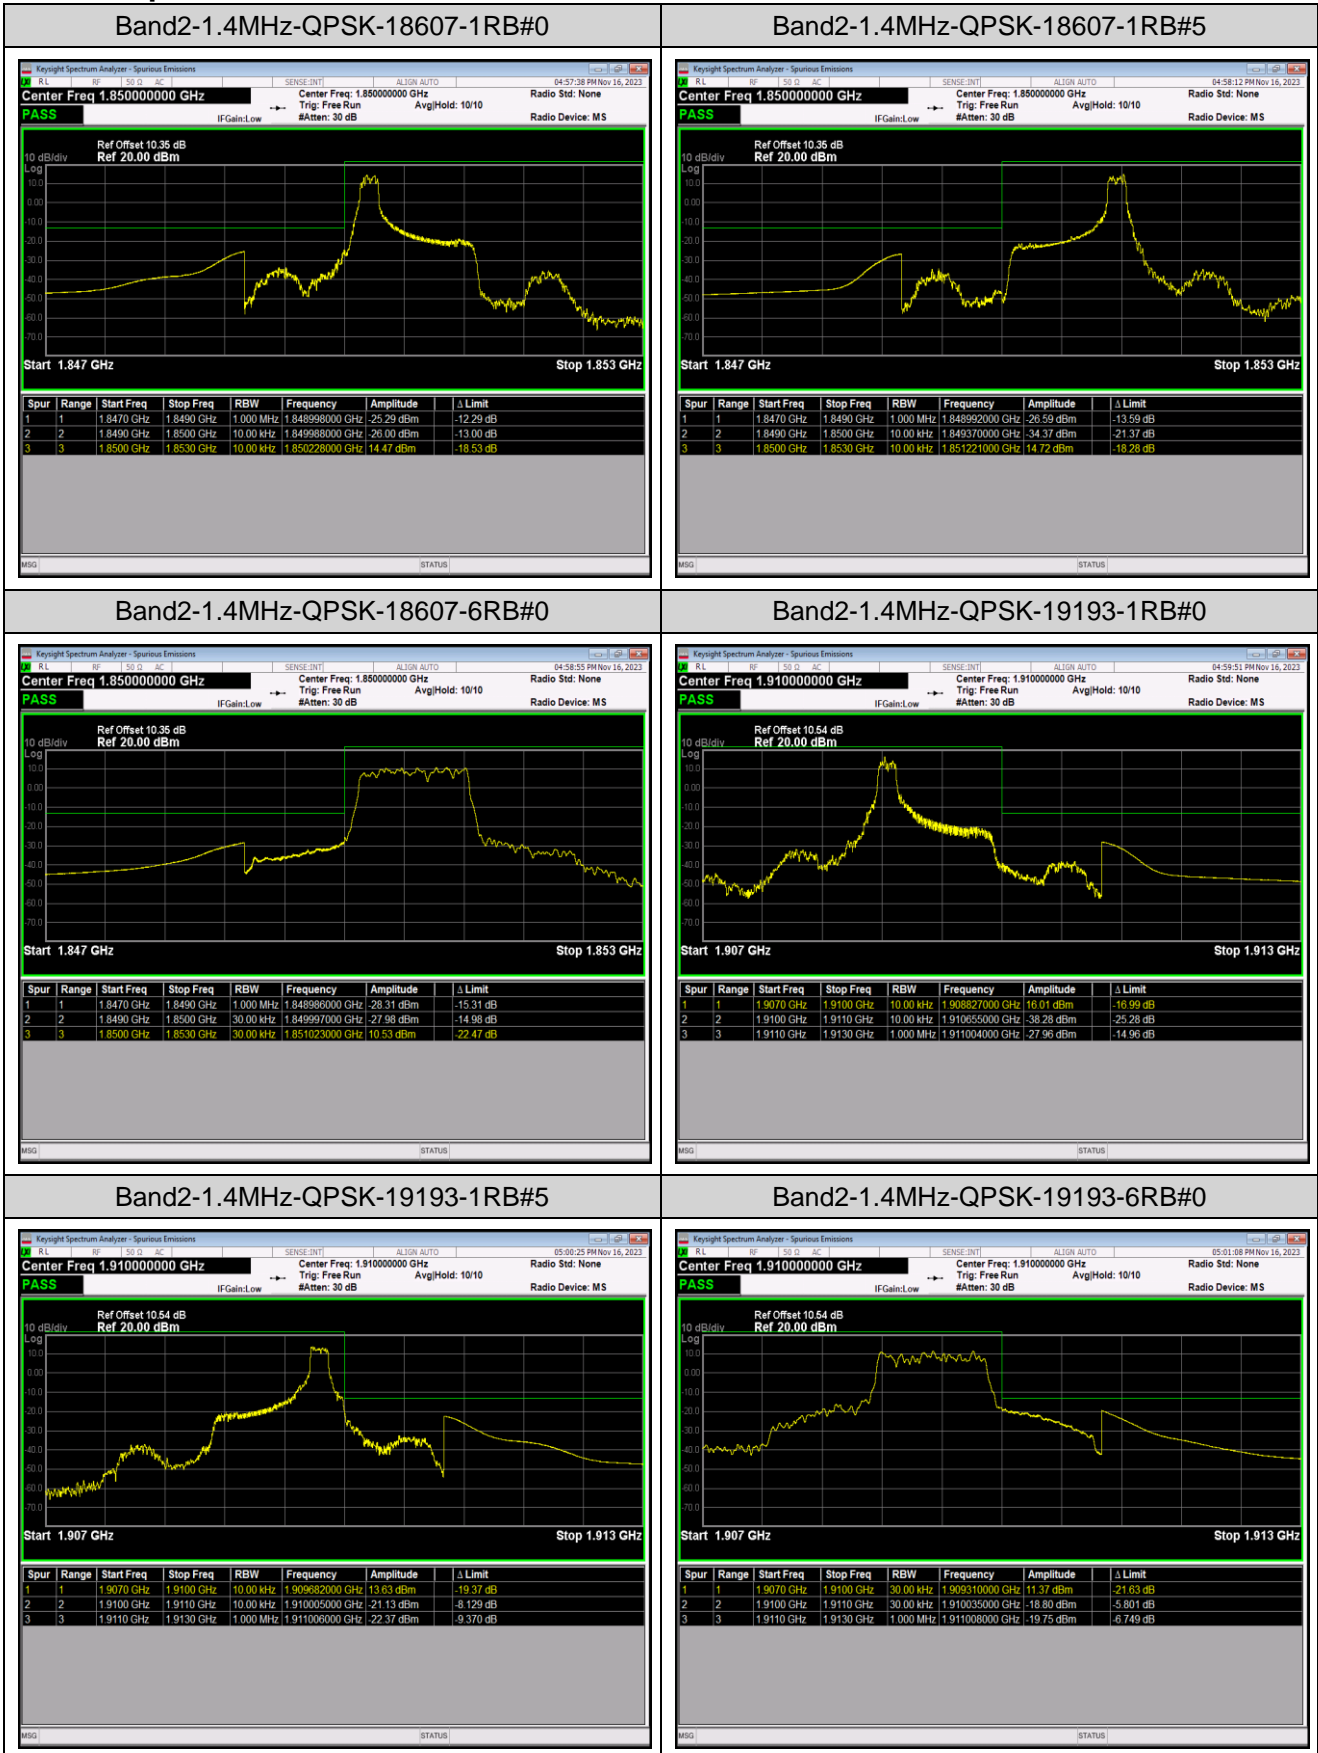

Test Graphs