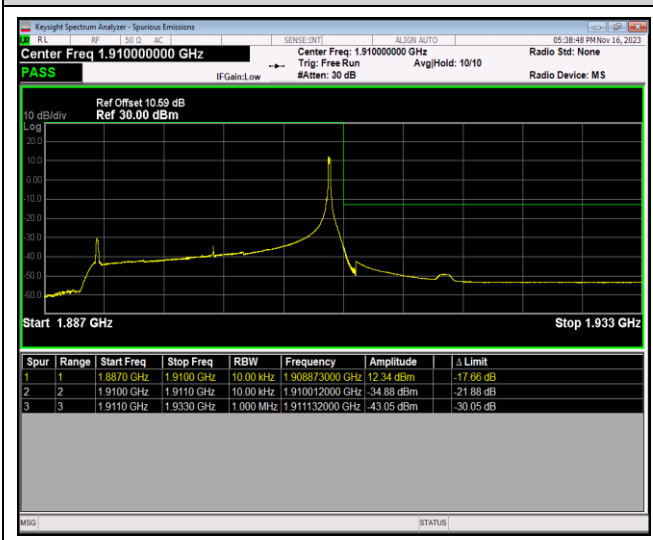

Band2-20MHz-QPSK-19100-1RB#99