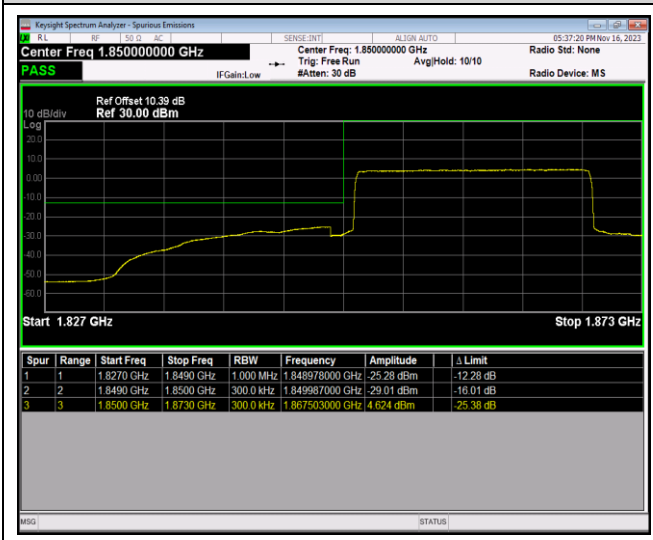

Remark: All bandwidth and all modulation had been tested, but only the worst case data displayed in this report.

Test Graphs

Band2-20MHz-QPSK-18700-100RB#0

Band2-20MHz-QPSK-19100-1RB#0

Band2-20MHz-QPSK-19100-1RB#99