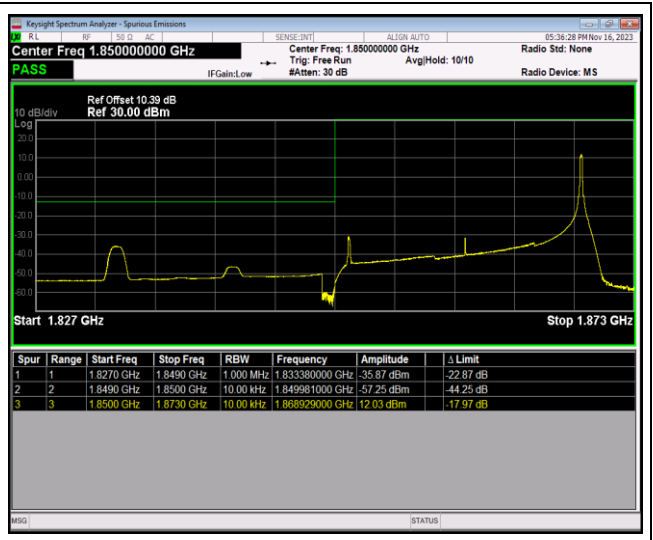

Remark: All bandwidth and all modulation had been tested, but only the worst case data displayed in this report.

Test Graphs

Band2-20MHz-QPSK-18700-100RB#0

Band2-20MHz-QPSK-19100-1RB#0

Band2-20MHz-QPSK-19100-1RB#99