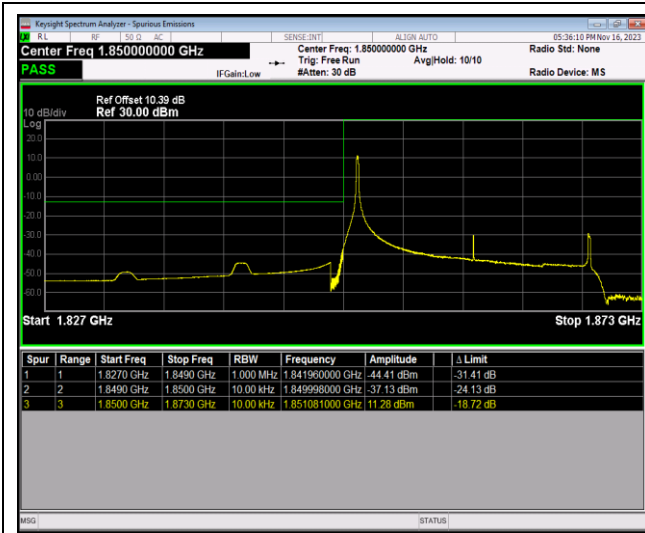

Band2-20MHz-16QAM-18700-1RB#0