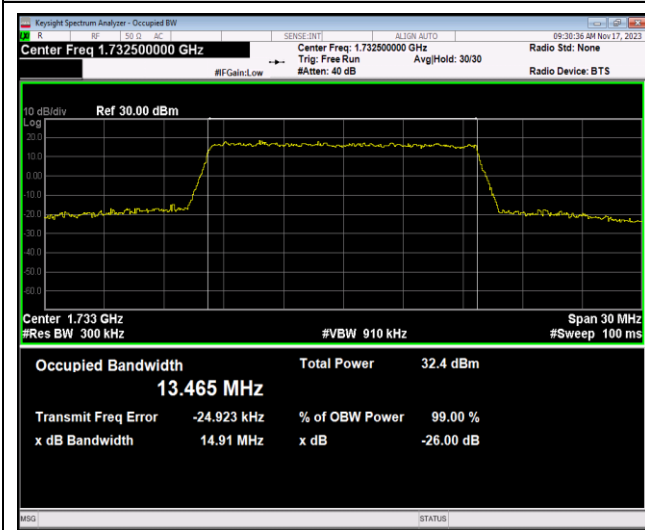

Band4-15MHz-16QAM-20175-75RB#0

Band4-20MHz-QPSK-20050-100RB#0