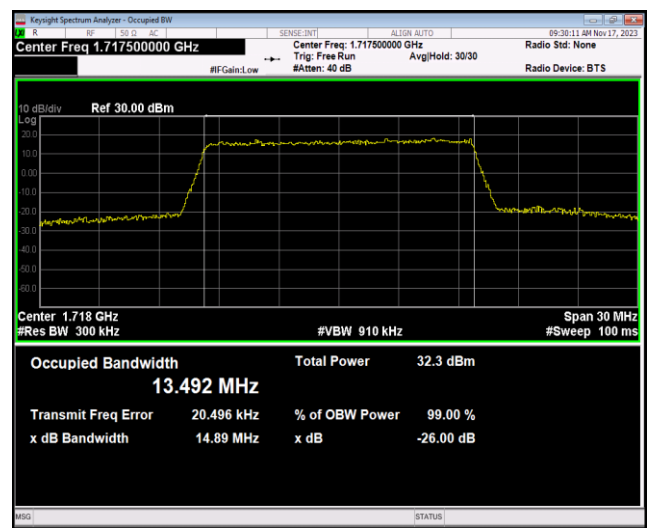

Band4-15MHz-16QAM-20025-75RB#0

Band4-15MHz-16QAM-20325-75RB#0