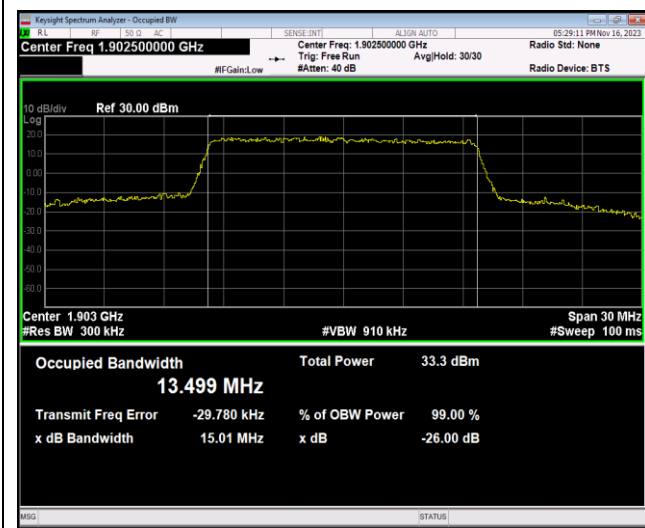

Band2-10MHz-16QAM-18650-50RB#0

Band2-10MHz-16QAM-18900-50RB#0

Band2-10MHz-16QAM-19150-50RB#0

Band2-15MHz-QPSK-18675-75RB#0

Band2-15MHz-QPSK-18900-75RB#0

Band2-15MHz-QPSK-19125-75RB#0

Band2-15MHz-16QAM-18675-75RB#0