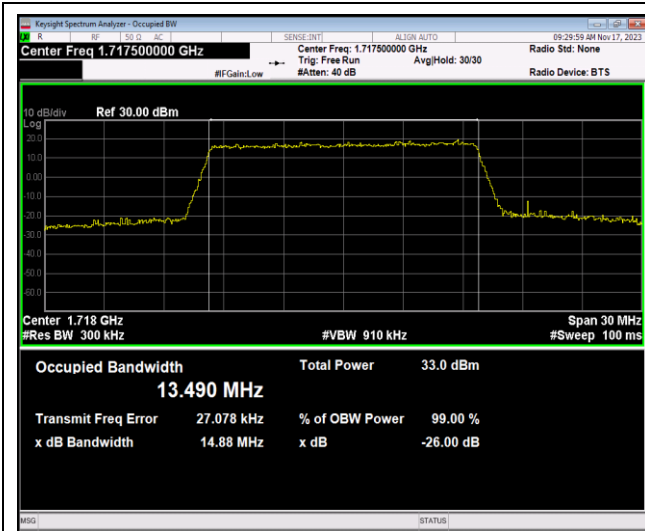

Band4-10MHz-16QAM-20000-50RB#0

Band4-10MHz-16QAM-20175-50RB#0

Band4-10MHz-16QAM-20350-50RB#0

Band4-15MHz-QPSK-20025-75RB#0

Band4-15MHz-QPSK-20175-75RB#0

Band4-15MHz-QPSK-20325-75RB#0

Band4-15MHz-16QAM-20025-75RB#0