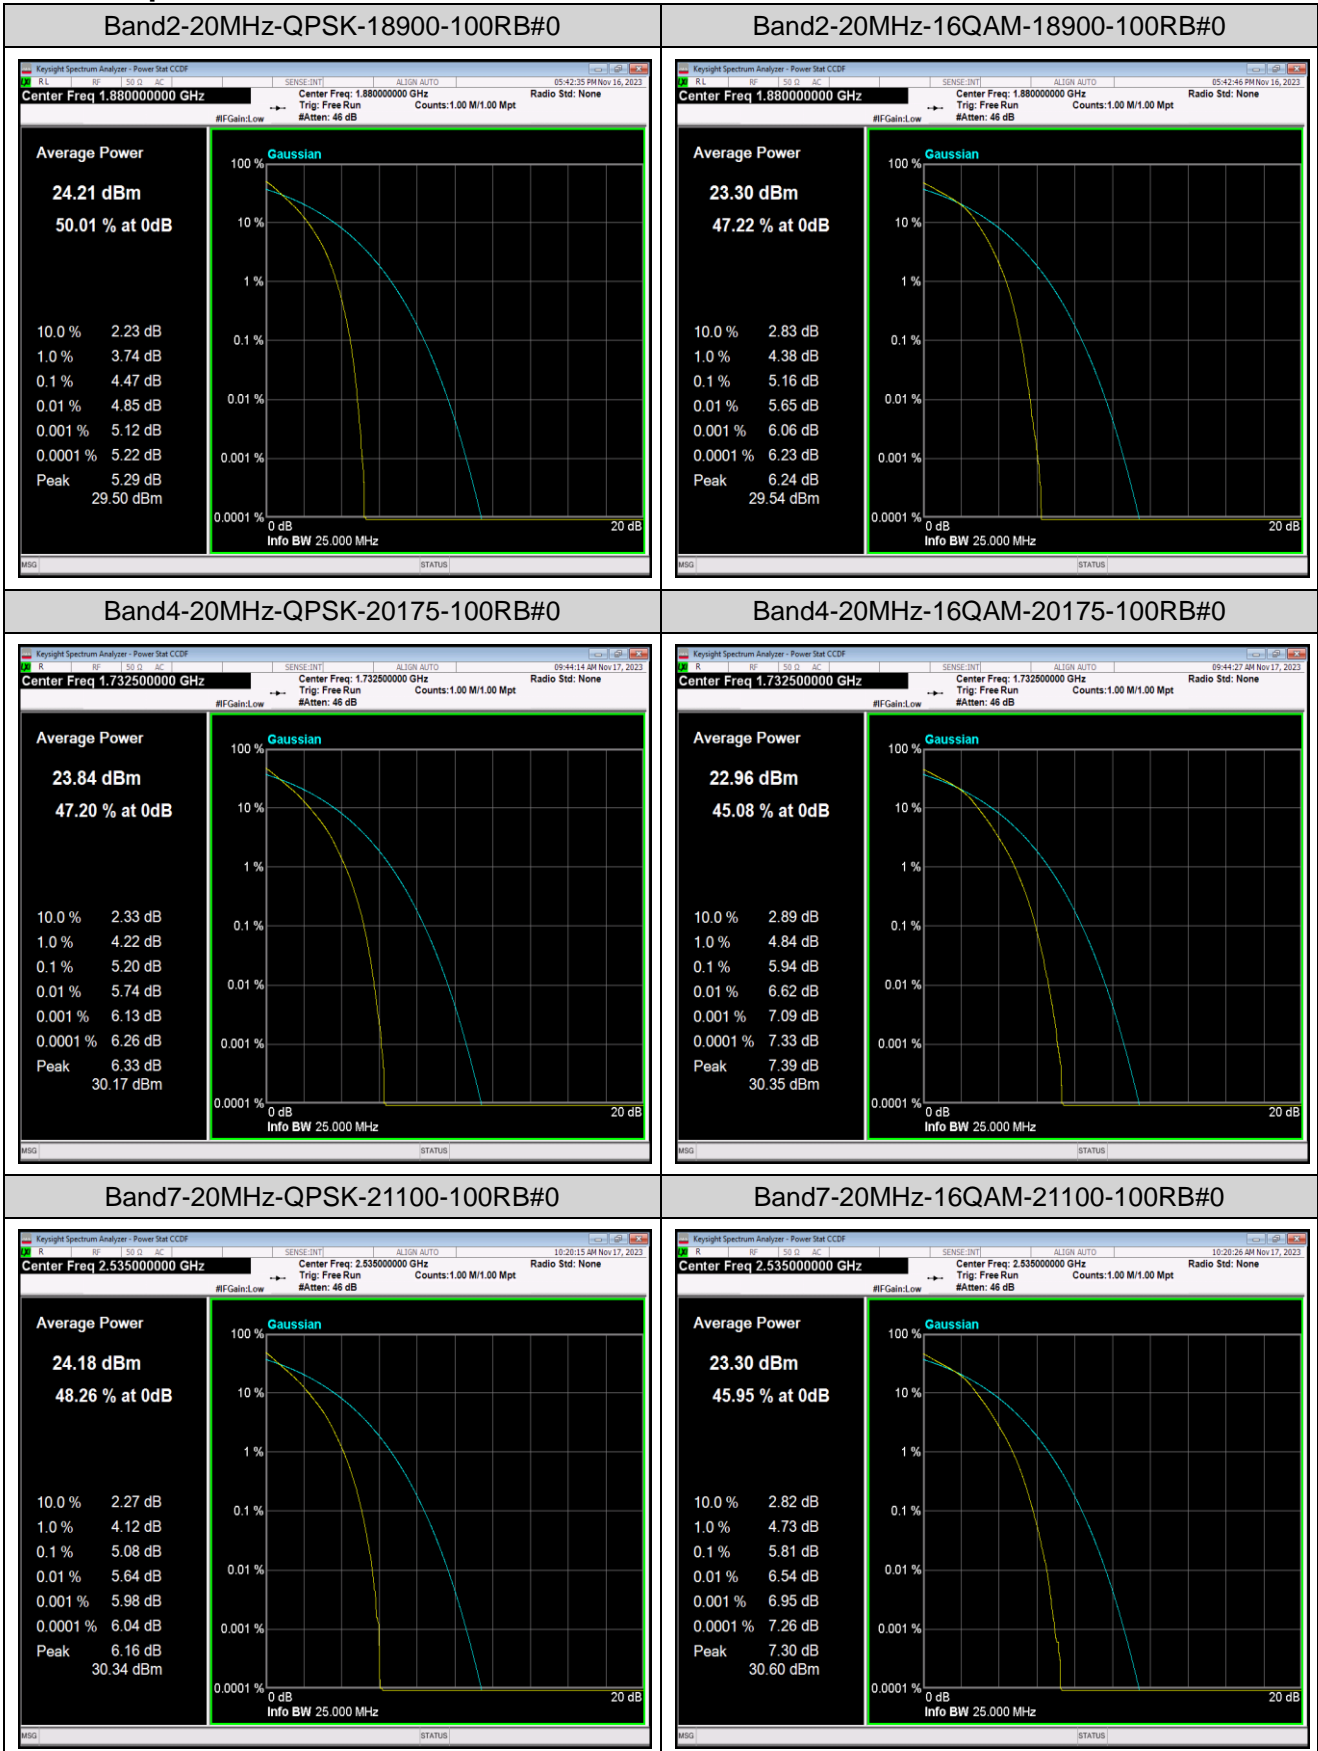

Test Graphs