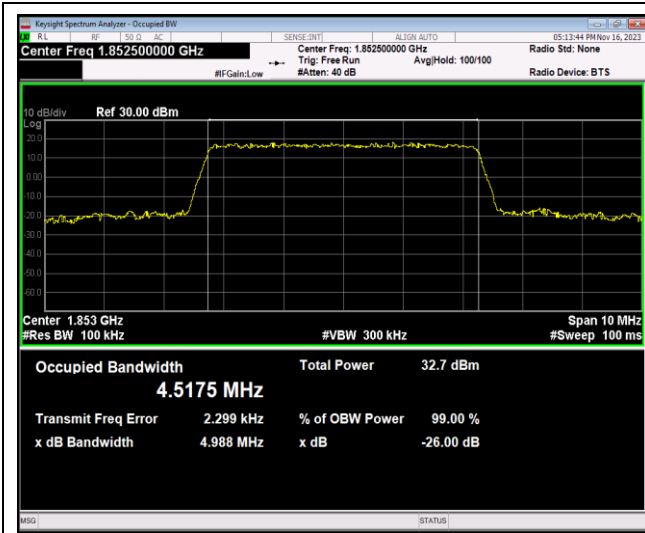

Band2-5MHz-QPSK-19175-25RB#0