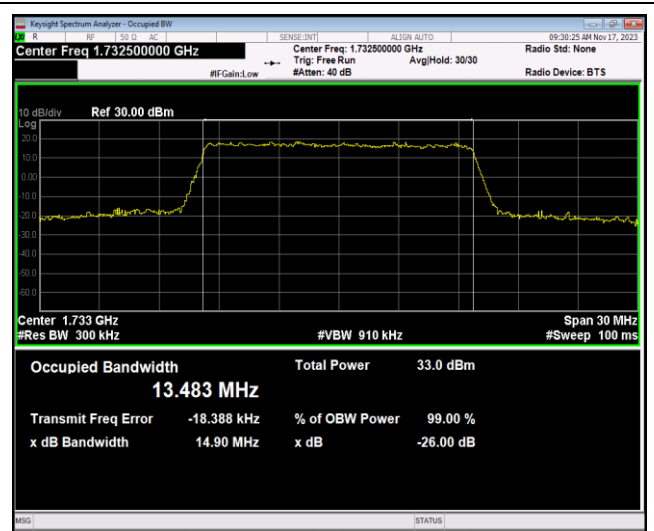

Band4-10MHz-16QAM-20000-50RB#0

Band4-10MHz-16QAM-20175-50RB#0

Band4-10MHz-16QAM-20350-50RB#0

Band4-15MHz-QPSK-20025-75RB#0

Band4-15MHz-QPSK-20175-75RB#0

Band4-15MHz-QPSK-20325-75RB#0

Band4-15MHz-16QAM-20025-75RB#0