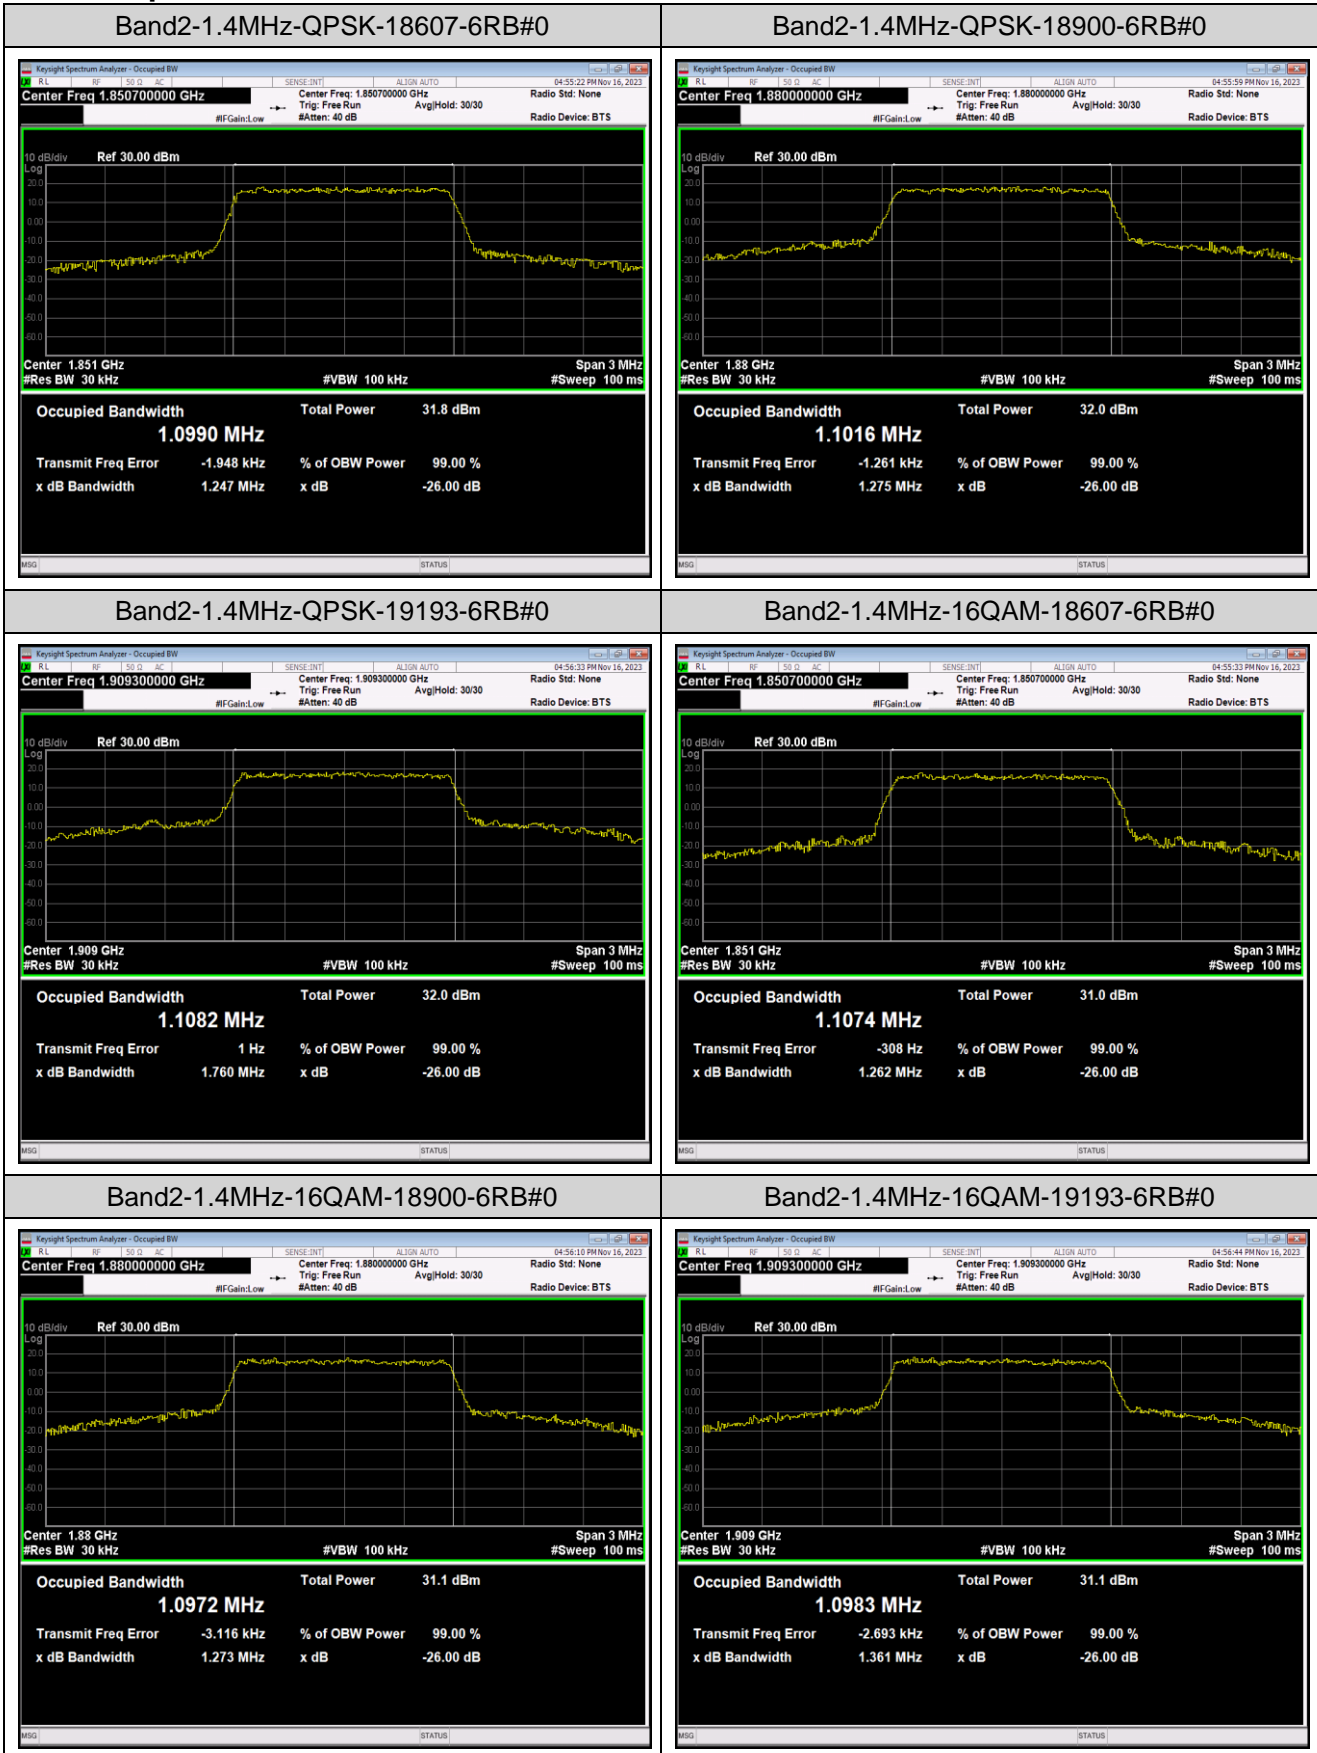

Test Graphs