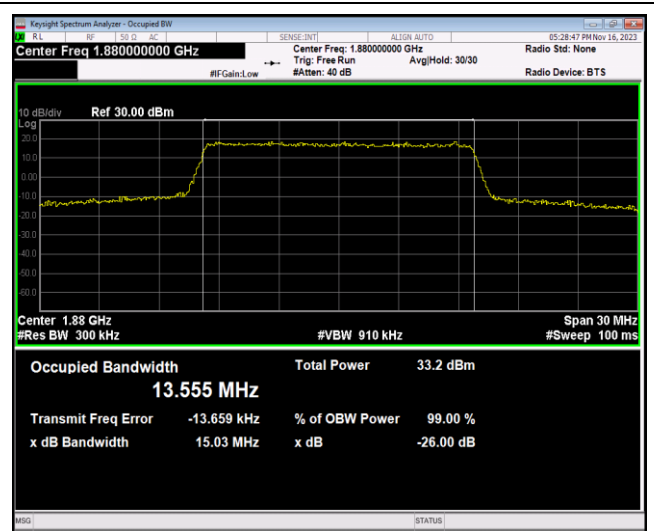

Band2-10MHz-16QAM-18650-50RB#0

Band2-10MHz-16QAM-18900-50RB#0

Band2-10MHz-16QAM-19150-50RB#0

Band2-15MHz-QPSK-18675-75RB#0

Band2-15MHz-QPSK-18900-75RB#0

Band2-15MHz-QPSK-19125-75RB#0

Band2-15MHz-16QAM-18675-75RB#0