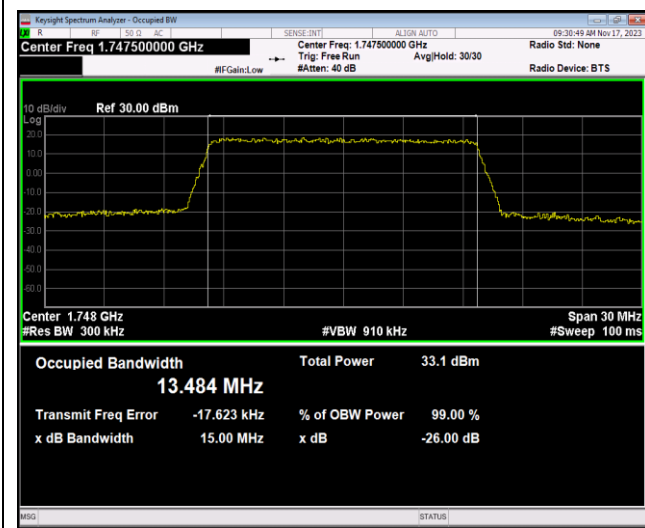

Band4-10MHz-16QAM-20000-50RB#0

Band4-10MHz-16QAM-20175-50RB#0

Band4-10MHz-16QAM-20350-50RB#0

Band4-15MHz-QPSK-20025-75RB#0

Band4-15MHz-QPSK-20175-75RB#0

Band4-15MHz-QPSK-20325-75RB#0

Band4-15MHz-16QAM-20025-75RB#0